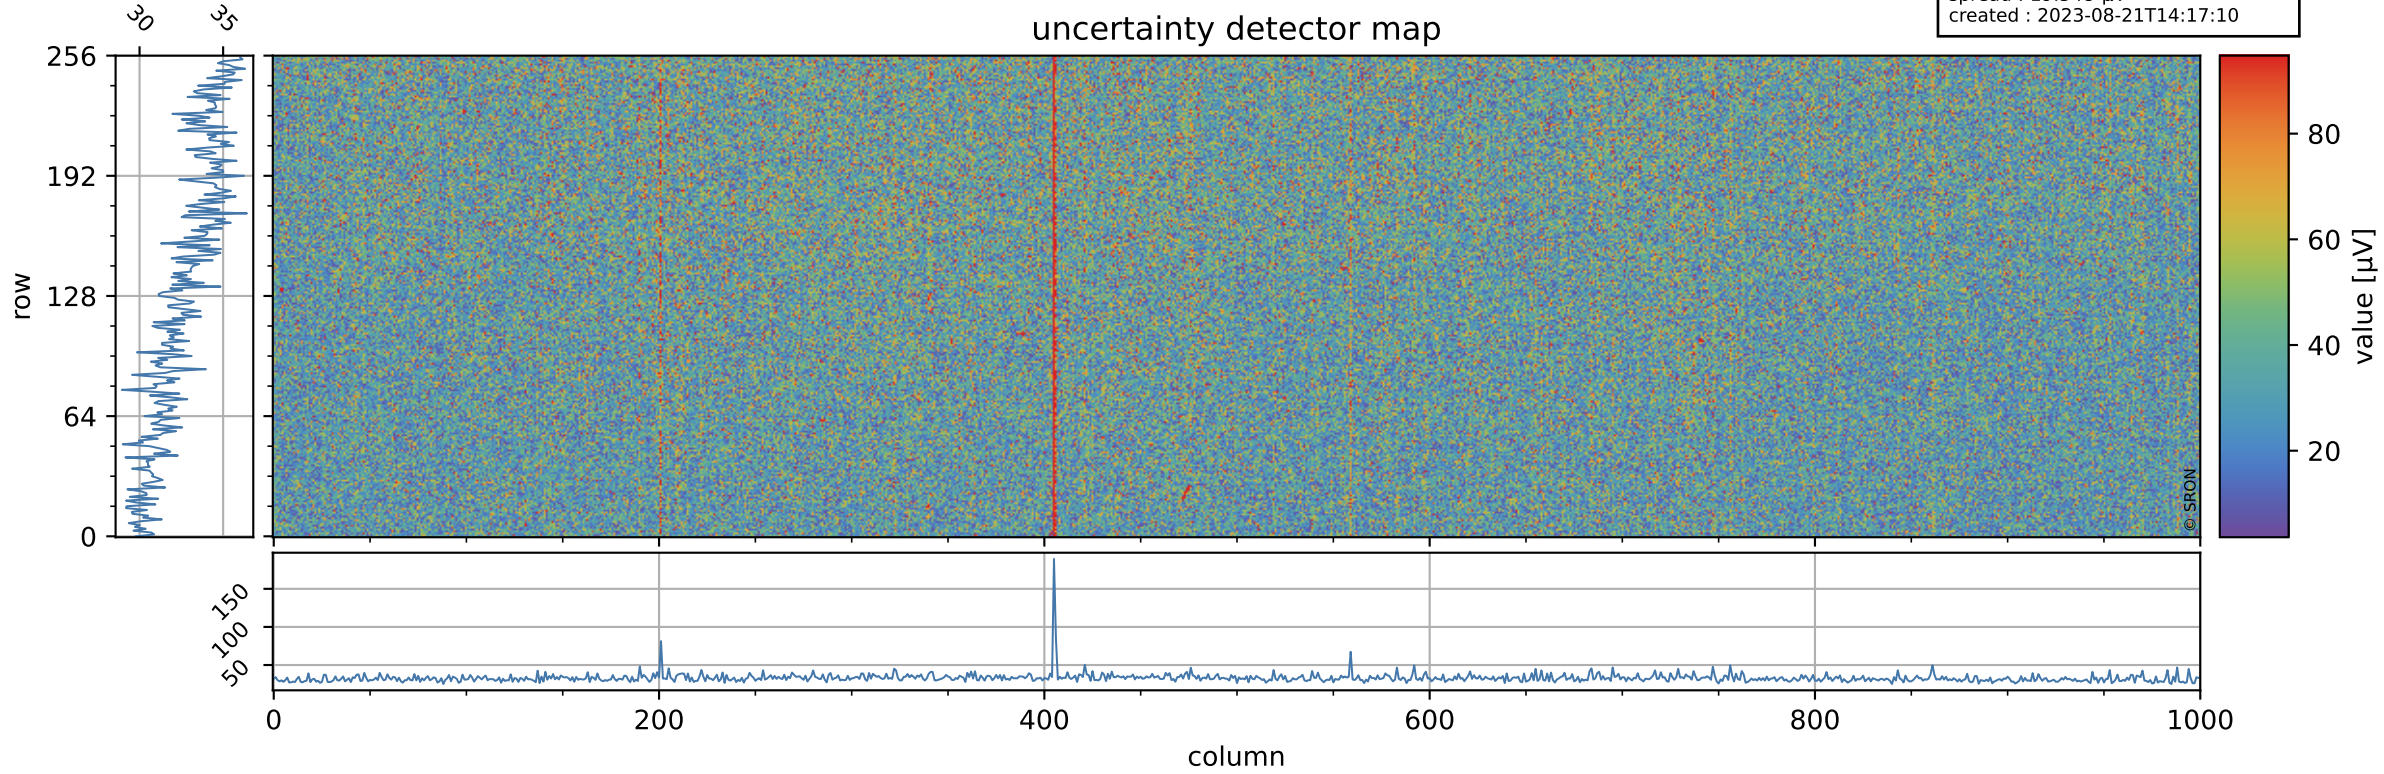

Tropomi SWIR offset (official)

orbits : 19 in [4462, 4507]
coverage : 2018-08-24 / 2018-08-27
median : 0.52597 V
spread : 0.035932 V
created : 2023-08-21T14:17:09

value detector map

Tropomi SWIR offset (official)

orbits : 19 in [4462, 4507]
coverage : 2018-08-24 / 2018-08-27
median : 33.255 μV
spread : 19.548 μV
created : 2023-08-21T14:17:10

Tropomi SWIR offset (official)

orbits : 19 in [4462, 4507]
coverage : 2018-08-24 / 2018-08-27
median : -0.053874 mV
spread : 0.32055 mV
created : 2023-08-21T14:17:10

value compared with SWIR offset CKD

Tropomi SWIR offset (official) ground-tracks of Sentinel-5P

orbits : 19 in [4462, 4507]
coverage : 2018-08-24 / 2018-08-27
created : 2023-08-21T14:17:10

Tropomi SWIR offset (official)

orbits : [2827, 4507]
coverage : 2018-04-30 / 2018-08-27
created : 2023-08-21T14:17:11

trend of detector median & temperatures