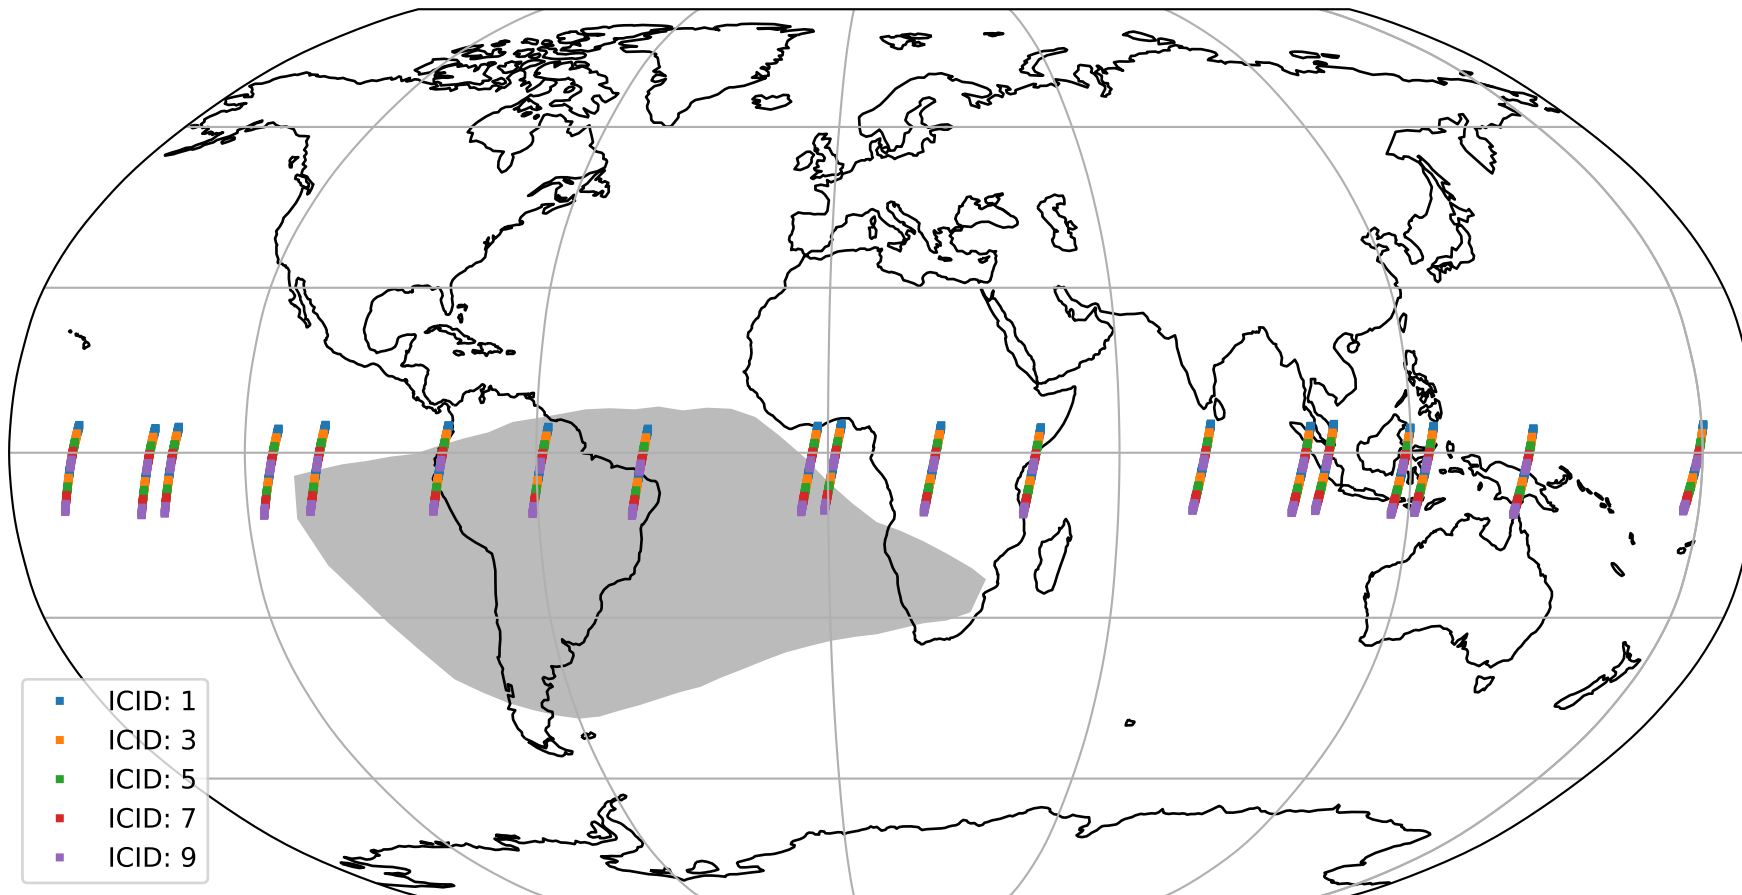

Tropomi SWIR offset (official)

orbits : 19 in [4462, 4507]
coverage : 2018-08-24 / 2018-08-27
median : 0.52597 V
spread : 0.035932 V
created : 2023-08-21T14:17:09

value detector map

Tropomi SWIR offset (official)

orbits : 19 in [4462, 4507]
coverage : 2018-08-24 / 2018-08-27
median : 33.255 μV
spread : 19.548 μV
created : 2023-08-21T14:17:10

Tropomi SWIR offset (official)

orbits : 19 in [4462, 4507]
coverage : 2018-08-24 / 2018-08-27
median : -0.053874 mV
spread : 0.32055 mV
created : 2023-08-21T14:17:10

value compared with SWIR offset CKD

Tropomi SWIR offset (official) ground-tracks of Sentinel-5P

orbits : 19 in [4462, 4507]
coverage : 2018-08-24 / 2018-08-27
created : 2023-08-21T14:17:10

Tropomi SWIR offset (official)

orbits : [2827, 4507]
coverage : 2018-04-30 / 2018-08-27
created : 2023-08-21T14:17:11

trend of detector median & temperatures