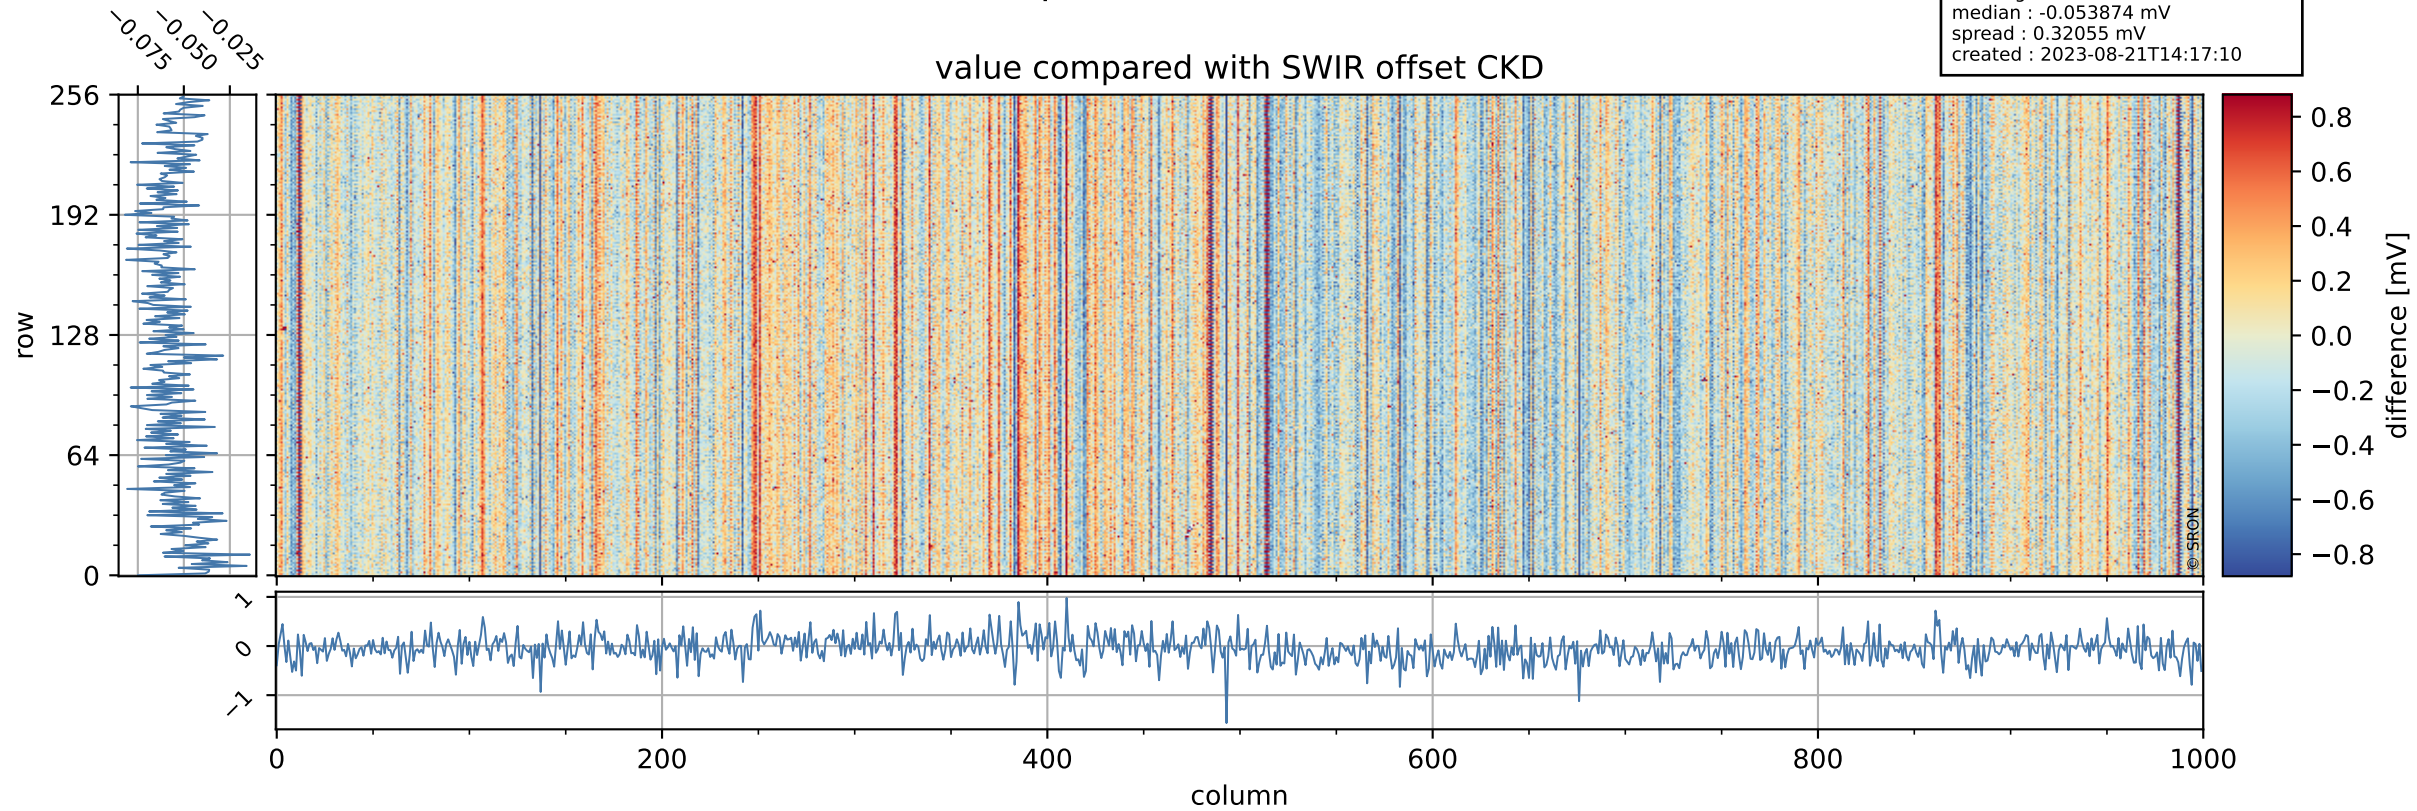

Tropomi SWIR offset (official)

orbits : 19 in [4462, 4507]
coverage : 2018-08-24 / 2018-08-27
median : 0.52597 V
spread : 0.035932 V
created : 2023-08-21T14:17:09

value detector map

Tropomi SWIR offset (official)

orbits : 19 in [4462, 4507]
coverage : 2018-08-24 / 2018-08-27
median : 33.255 μV
spread : 19.548 μV
created : 2023-08-21T14:17:10

Tropomi SWIR offset (official)

orbits : 19 in [4462, 4507]
coverage : 2018-08-24 / 2018-08-27
median : -0.053874 mV
spread : 0.32055 mV
created : 2023-08-21T14:17:10

value compared with SWIR offset CKD

Tropomi SWIR offset (official) ground-tracks of Sentinel-5P

orbits : 19 in [4462, 4507]
coverage : 2018-08-24 / 2018-08-27
created : 2023-08-21T14:17:10

Tropomi SWIR offset (official)

orbits : [2827, 4507]
coverage : 2018-04-30 / 2018-08-27
created : 2023-08-21T14:17:11

trend of detector median & temperatures