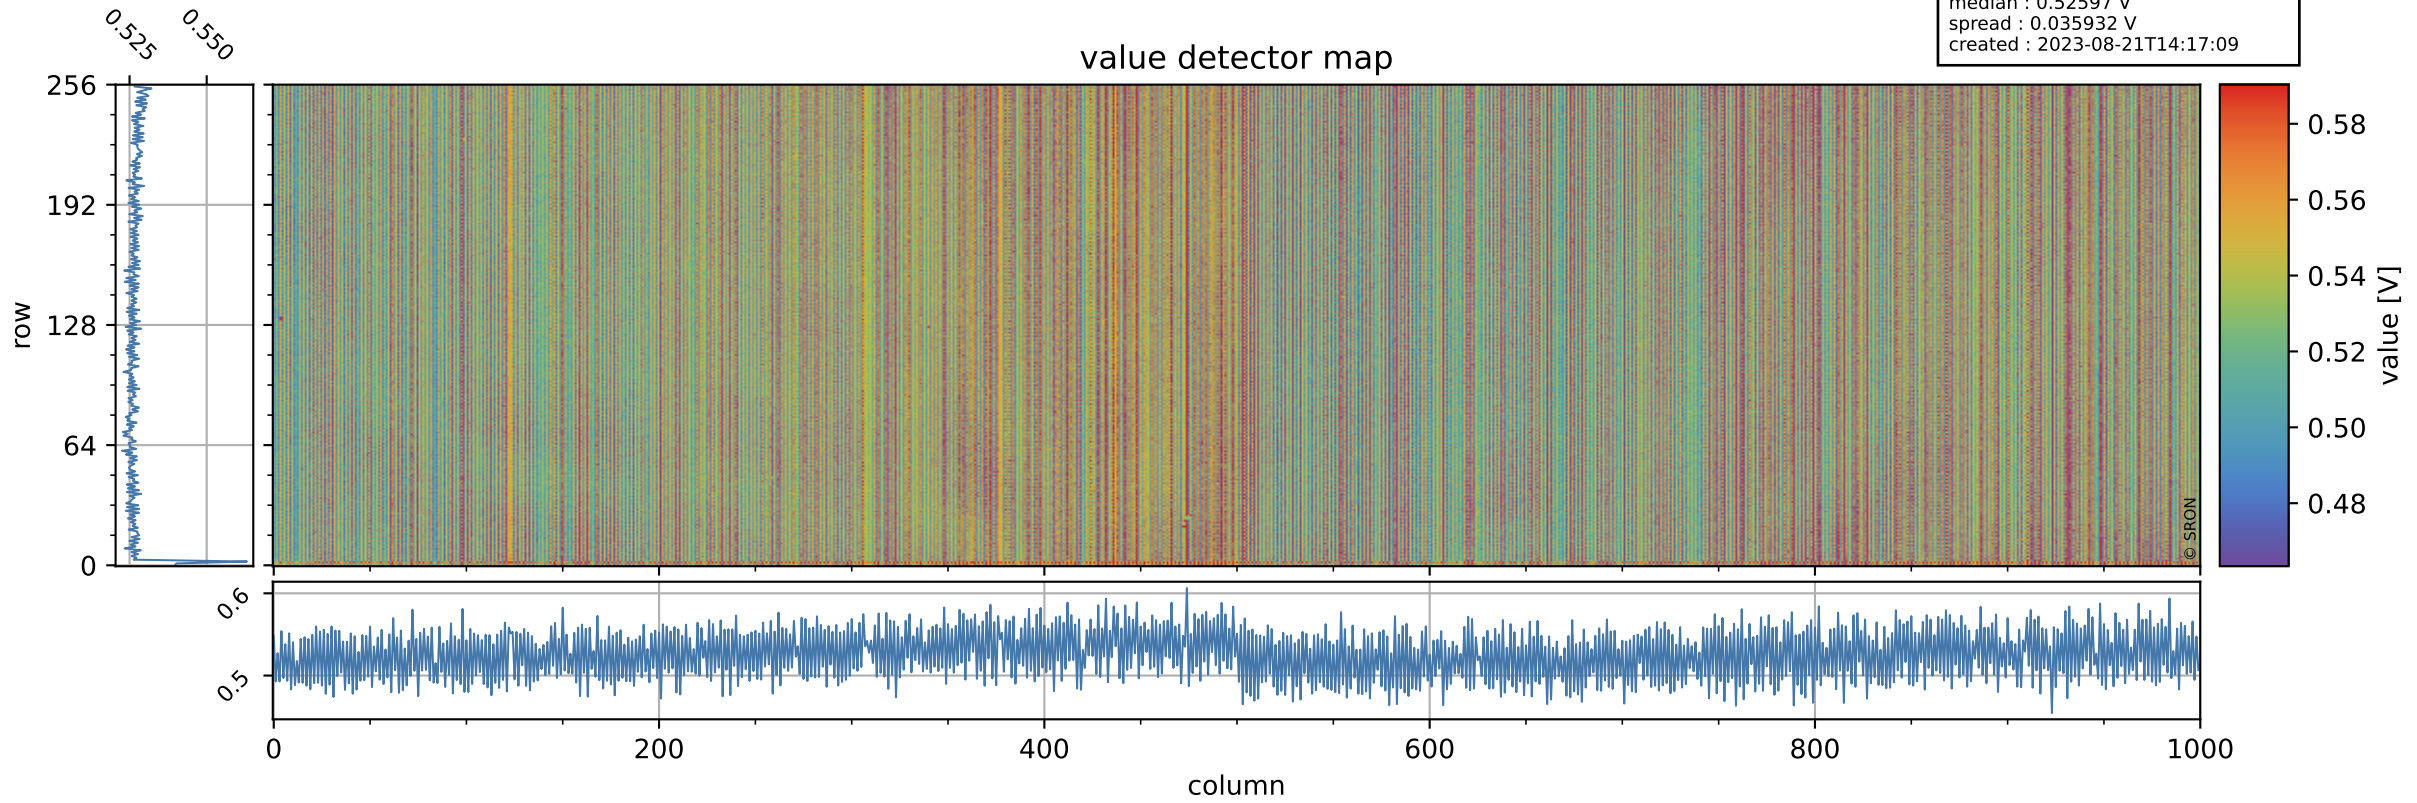

Tropomi SWIR offset (official)

orbits : 19 in [4462, 4507]
coverage : 2018-08-24 / 2018-08-27
median : 0.52597 V
spread : 0.035932 V
created : 2023-08-21T14:17:09

value detector map

Tropomi SWIR offset (official)

orbits : 19 in [4462, 4507]
coverage : 2018-08-24 / 2018-08-27
median : 33.255 μV
spread : 19.548 μV
created : 2023-08-21T14:17:10

Tropomi SWIR offset (official)

orbits : 19 in [4462, 4507]
coverage : 2018-08-24 / 2018-08-27
median : -0.053874 mV
spread : 0.32055 mV
created : 2023-08-21T14:17:10

value compared with SWIR offset CKD

Tropomi SWIR offset (official) ground-tracks of Sentinel-5P

orbits : 19 in [4462, 4507]
coverage : 2018-08-24 / 2018-08-27
created : 2023-08-21T14:17:10

Tropomi SWIR offset (official)

orbits : [2827, 4507]
coverage : 2018-04-30 / 2018-08-27
created : 2023-08-21T14:17:11

trend of detector median & temperatures