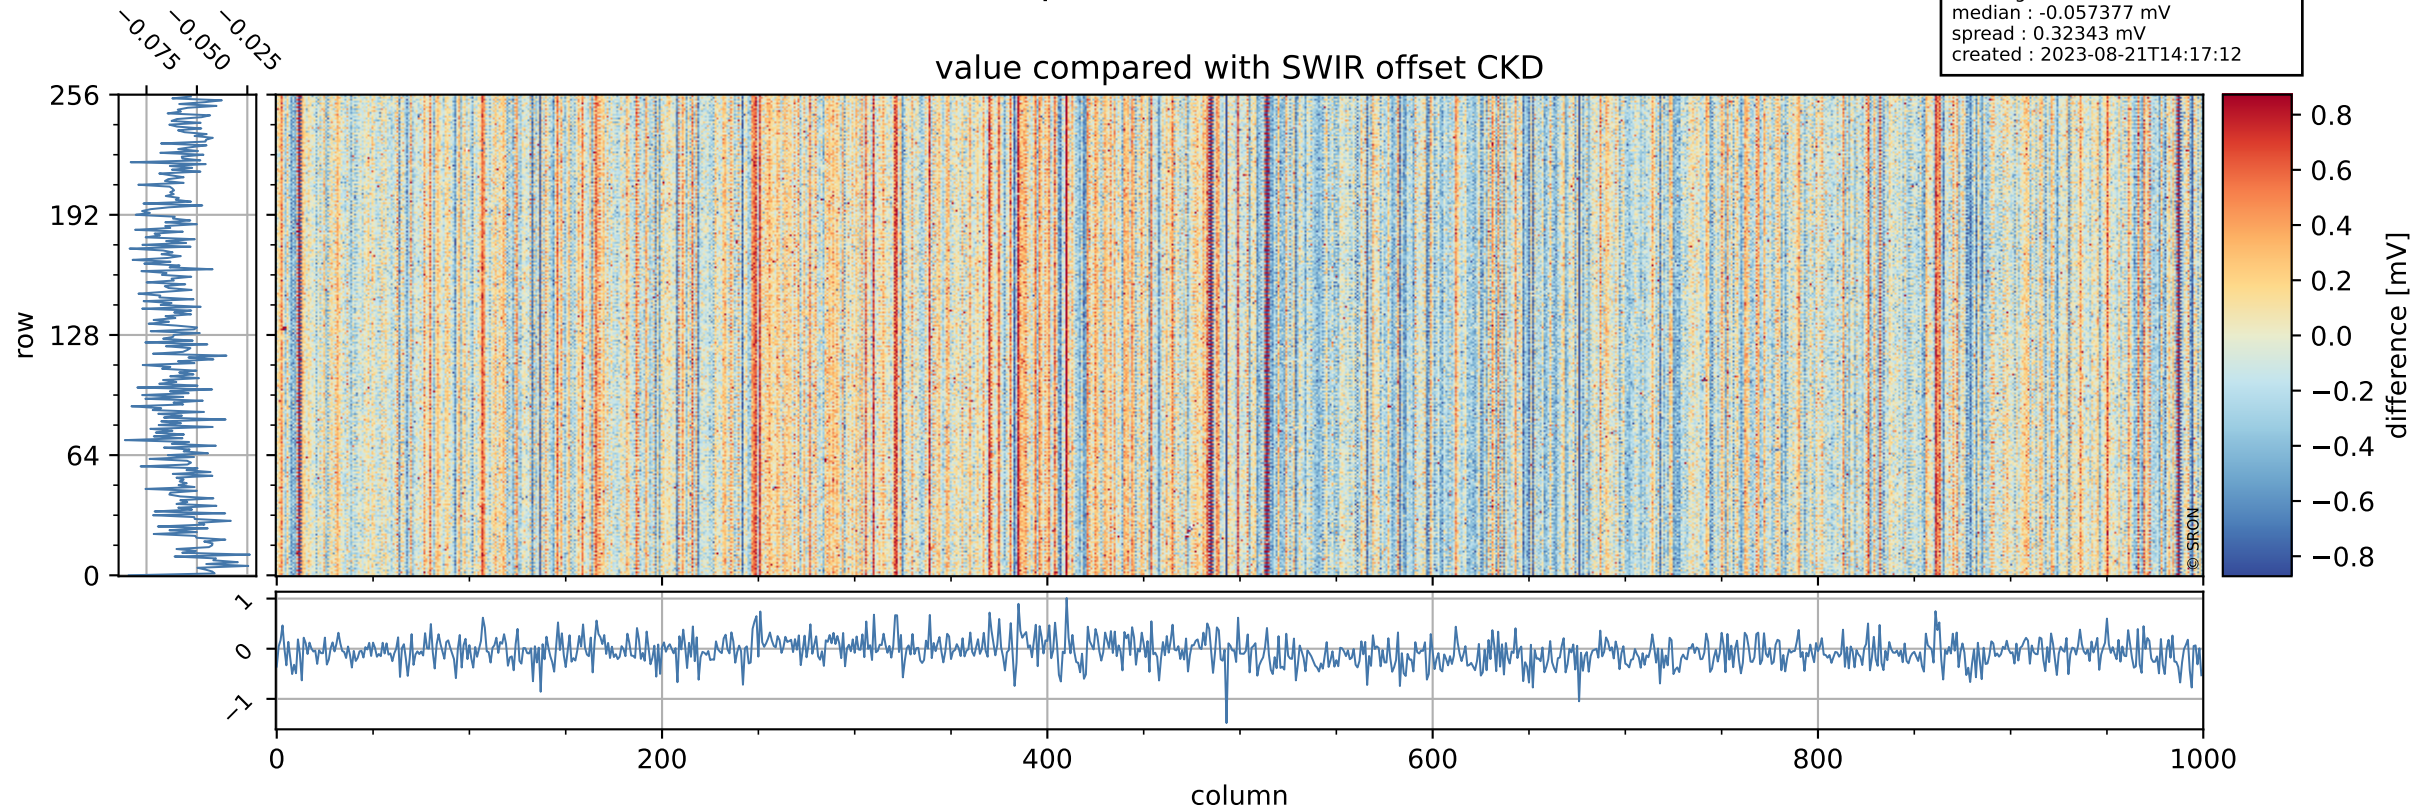

## value detector map

# Tropomi SWIR offset (official)

orbits : 19 in [4477, 4522]  
coverage : 2018-08-25 / 2018-08-28  
median : 34.145  $\mu\text{V}$   
spread : 20.051  $\mu\text{V}$   
created : 2023-08-21T14:17:11

# Tropomi SWIR offset (official)

orbits : 19 in [4477, 4522]  
coverage : 2018-08-25 / 2018-08-28  
median : -0.057377 mV  
spread : 0.32343 mV  
created : 2023-08-21T14:17:12

value compared with SWIR offset CKD

# Tropomi SWIR offset (official) ground-tracks of Sentinel-5P

orbits : 19 in [4477, 4522]  
coverage : 2018-08-25 / 2018-08-28  
created : 2023-08-21T14:17:12