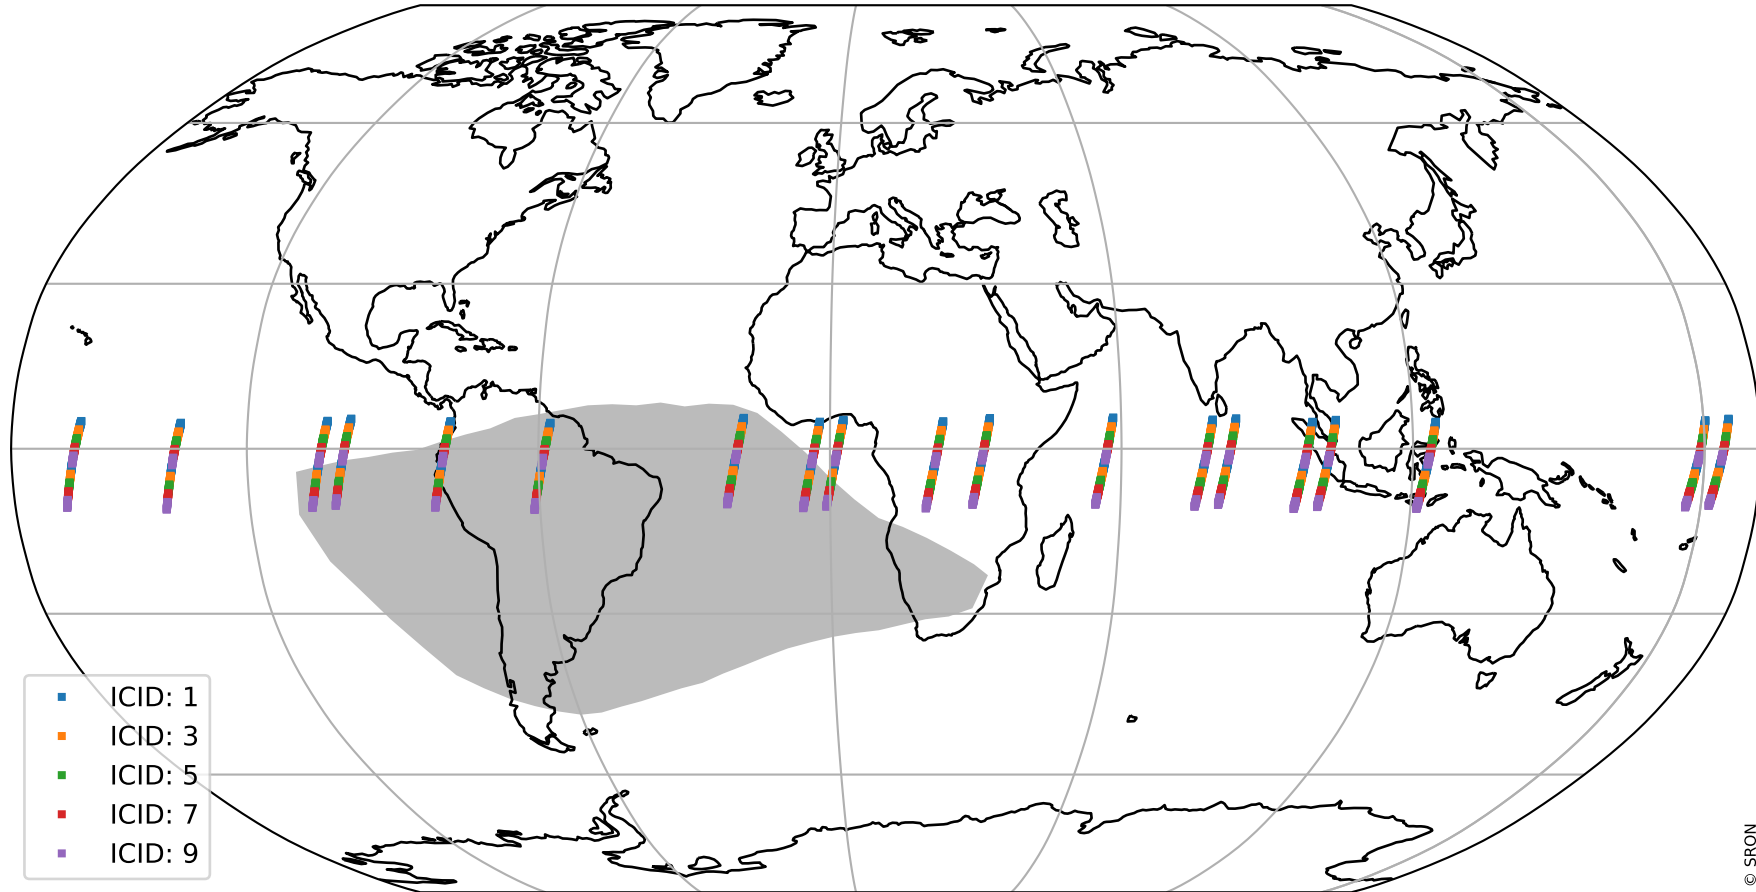

# Tropomi SWIR offset (official)

orbits : 19 in [4477, 4522]  
coverage : 2018-08-25 / 2018-08-28  
median : 34.145  $\mu\text{V}$   
spread : 20.051  $\mu\text{V}$   
created : 2023-08-21T14:17:11

# Tropomi SWIR offset (official)

orbits : 19 in [4477, 4522]  
coverage : 2018-08-25 / 2018-08-28  
median : -0.057377 mV  
spread : 0.32343 mV  
created : 2023-08-21T14:17:12

value compared with SWIR offset CKD

# Tropomi SWIR offset (official) ground-tracks of Sentinel-5P

orbits : 19 in [4477, 4522]  
coverage : 2018-08-25 / 2018-08-28  
created : 2023-08-21T14:17:12

# Tropomi SWIR offset (official)

orbits : [2827, 4522]  
coverage : 2018-04-30 / 2018-08-28  
created : 2023-08-21T14:17:12