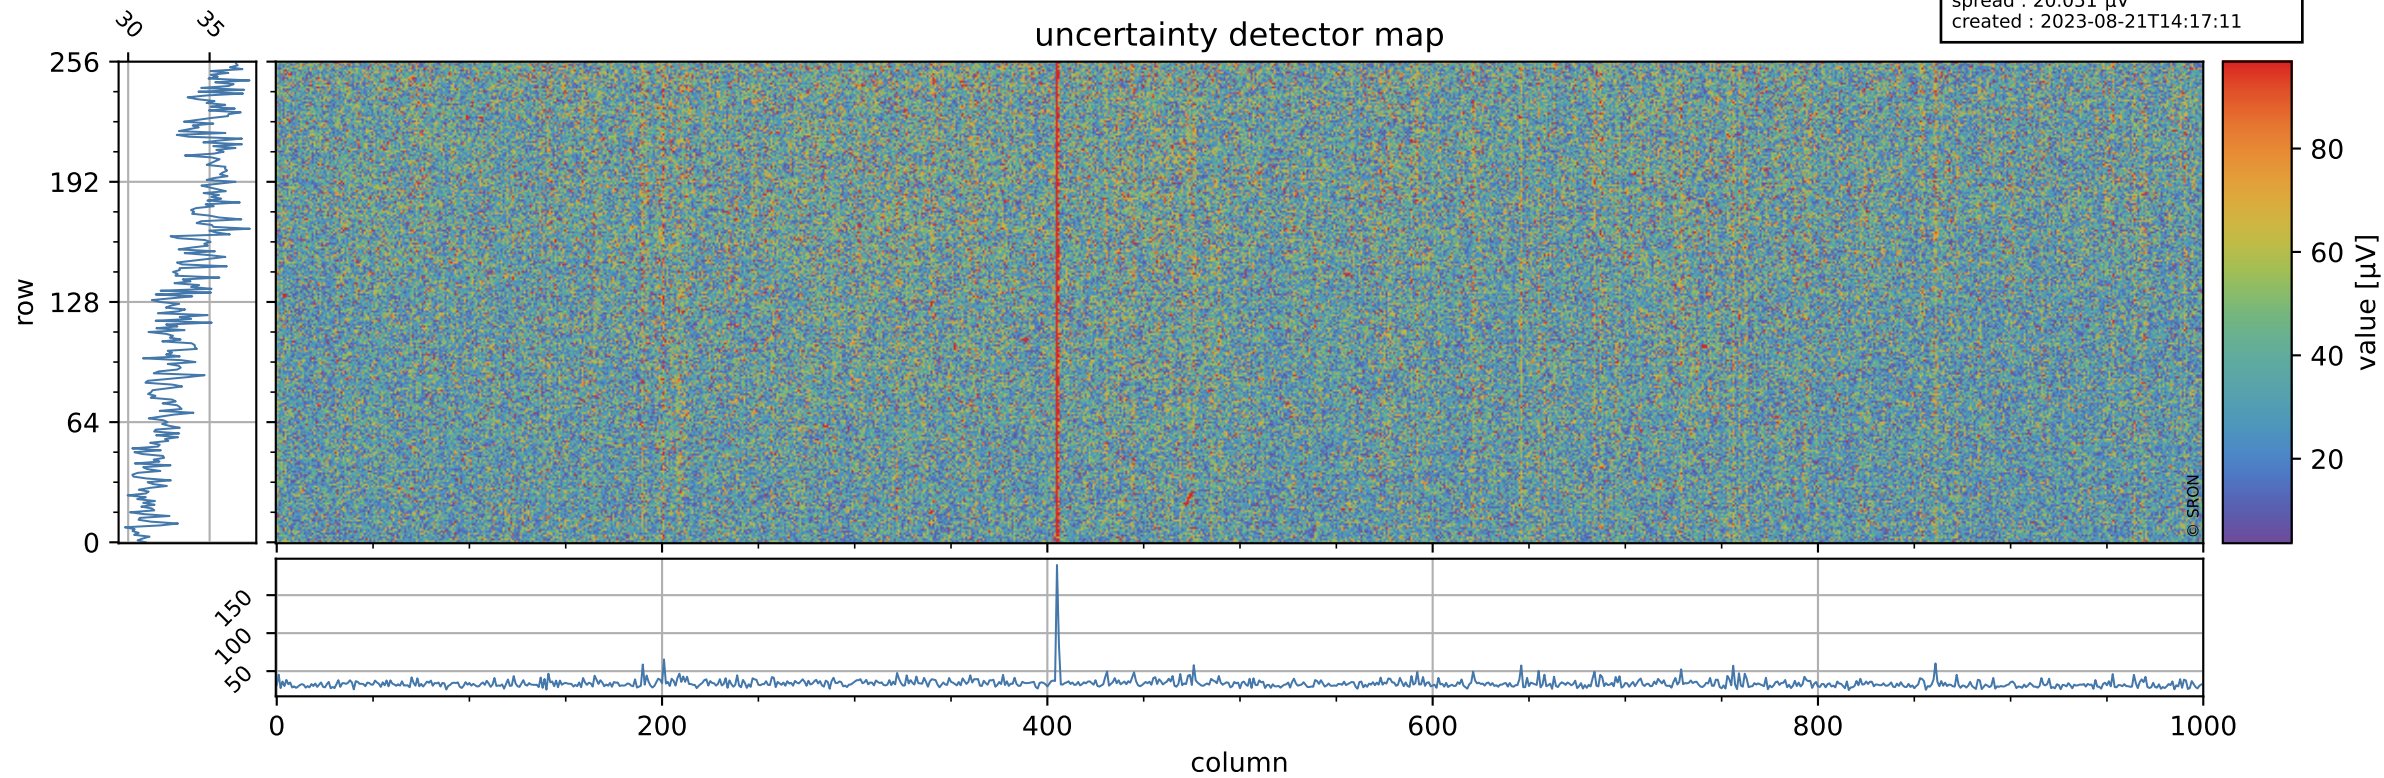

# Tropomi SWIR offset (official)

orbits : 19 in [4477, 4522]  
coverage : 2018-08-25 / 2018-08-28  
median : 0.52597 V  
spread : 0.035933 V  
created : 2023-08-21T14:17:11

## value detector map

# Tropomi SWIR offset (official)

orbits : 19 in [4477, 4522]  
coverage : 2018-08-25 / 2018-08-28  
median : 34.145  $\mu\text{V}$   
spread : 20.051  $\mu\text{V}$   
created : 2023-08-21T14:17:11

# Tropomi SWIR offset (official) ground-tracks of Sentinel-5P

orbits : 19 in [4477, 4522]  
coverage : 2018-08-25 / 2018-08-28  
created : 2023-08-21T14:17:12