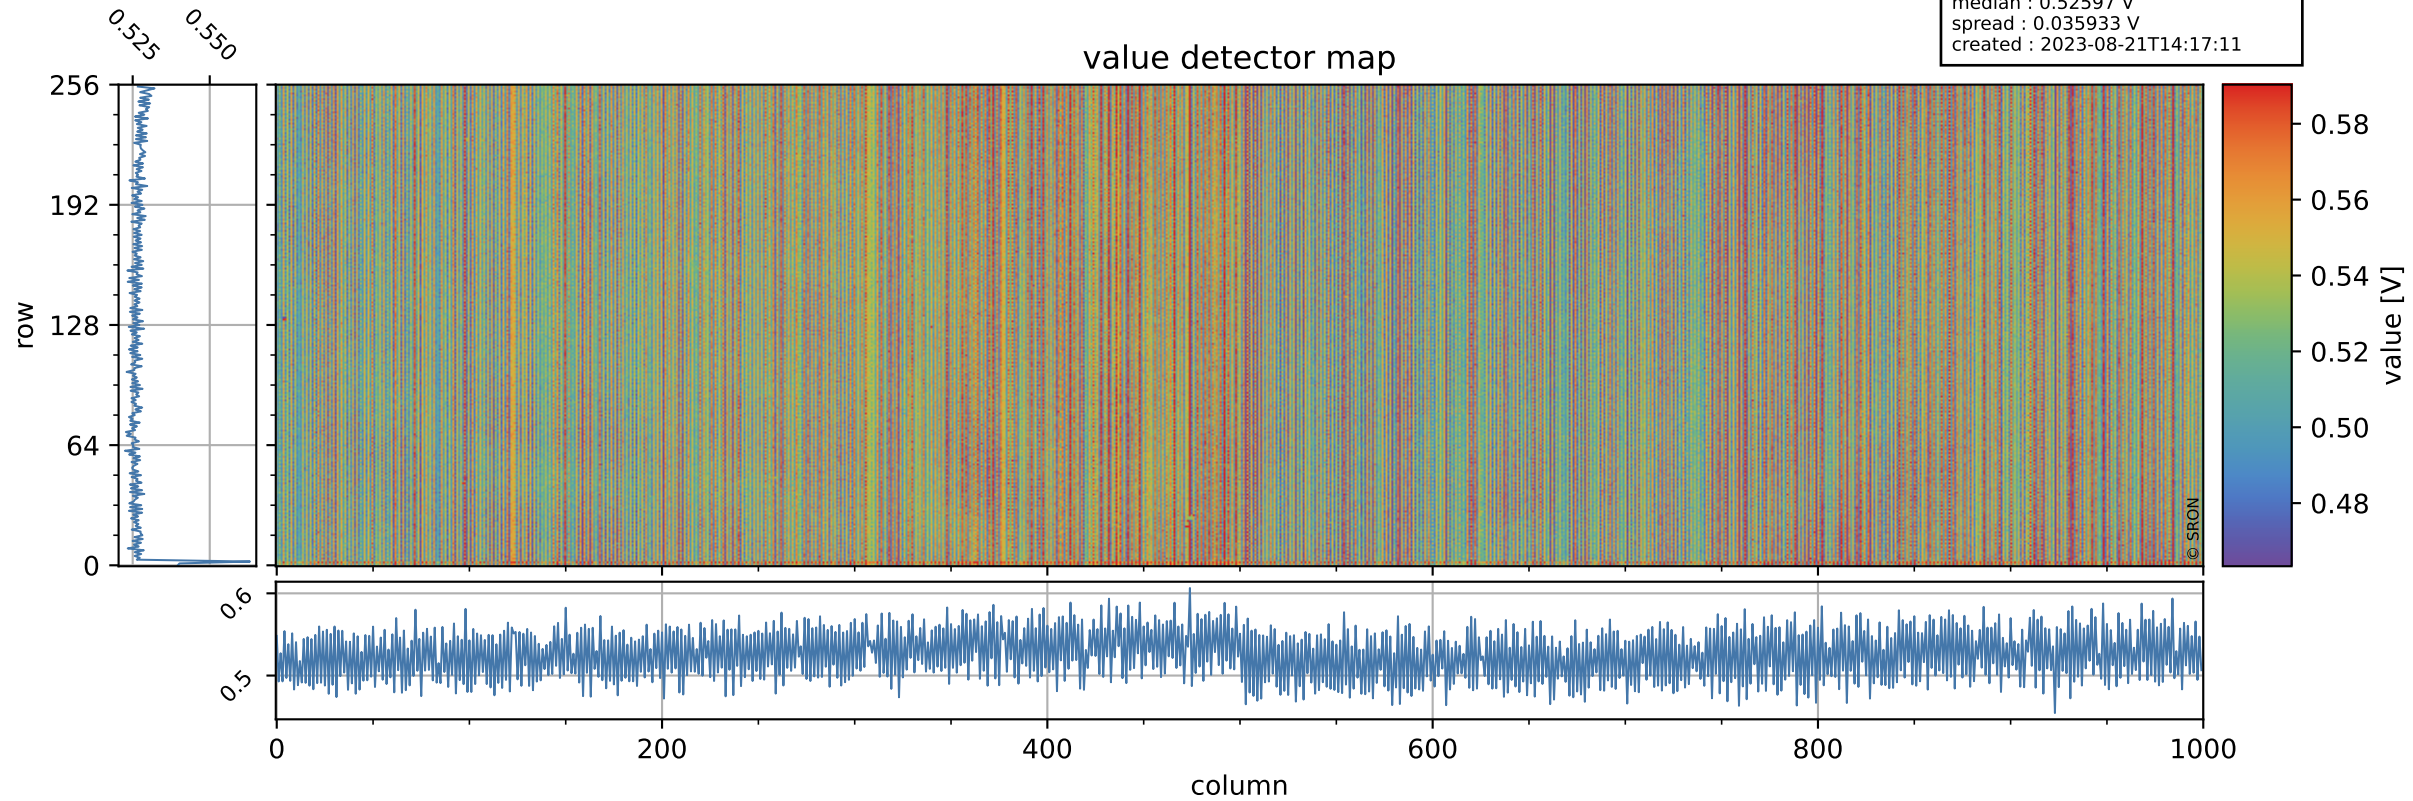

# Tropomi SWIR offset (official)

orbits : 19 in [4477, 4522]  
coverage : 2018-08-25 / 2018-08-28  
median : 0.52597 V  
spread : 0.035933 V  
created : 2023-08-21T14:17:11

## value detector map

# Tropomi SWIR offset (official)

orbits : 19 in [4477, 4522]  
coverage : 2018-08-25 / 2018-08-28  
median : 34.145  $\mu\text{V}$   
spread : 20.051  $\mu\text{V}$   
created : 2023-08-21T14:17:11

# Tropomi SWIR offset (official) ground-tracks of Sentinel-5P

orbits : 19 in [4477, 4522]  
coverage : 2018-08-25 / 2018-08-28  
created : 2023-08-21T14:17:12