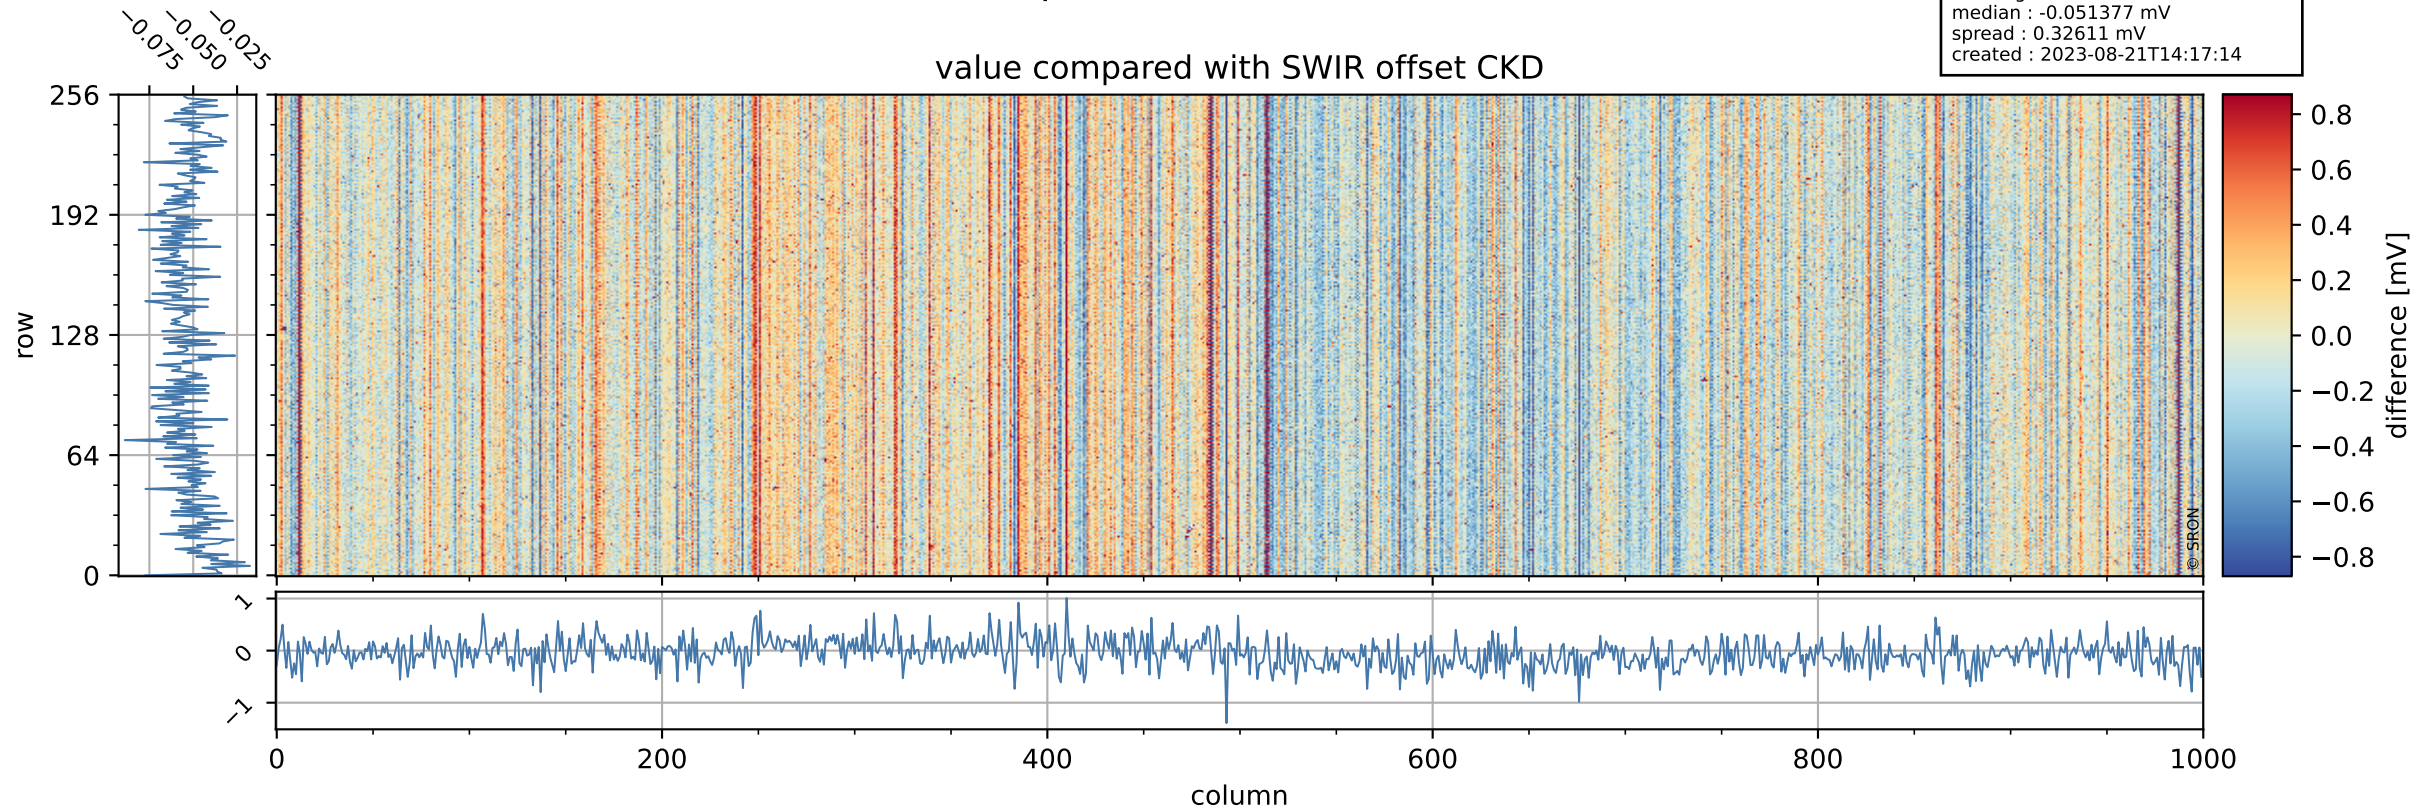

Tropomi SWIR offset (official)

orbits : 20 in [4492, 4537]
coverage : 2018-08-26 / 2018-08-29
median : 0.52597 V
spread : 0.035934 V
created : 2023-08-21T14:17:13

value detector map

Tropomi SWIR offset (official)

orbits : 20 in [4492, 4537]
coverage : 2018-08-26 / 2018-08-29
median : 33.856 μV
spread : 19.937 μV
created : 2023-08-21T14:17:13

Tropomi SWIR offset (official)

orbits : 20 in [4492, 4537]
coverage : 2018-08-26 / 2018-08-29
median : -0.051377 mV
spread : 0.32611 mV
created : 2023-08-21T14:17:14

value compared with SWIR offset CKD

Tropomi SWIR offset (official) ground-tracks of Sentinel-5P

orbits : 20 in [4492, 4537]
coverage : 2018-08-26 / 2018-08-29
created : 2023-08-21T14:17:14

Tropomi SWIR offset (official)

orbits : [2827, 4537]
coverage : 2018-04-30 / 2018-08-29
created : 2023-08-21T14:17:14

trend of detector median & temperatures