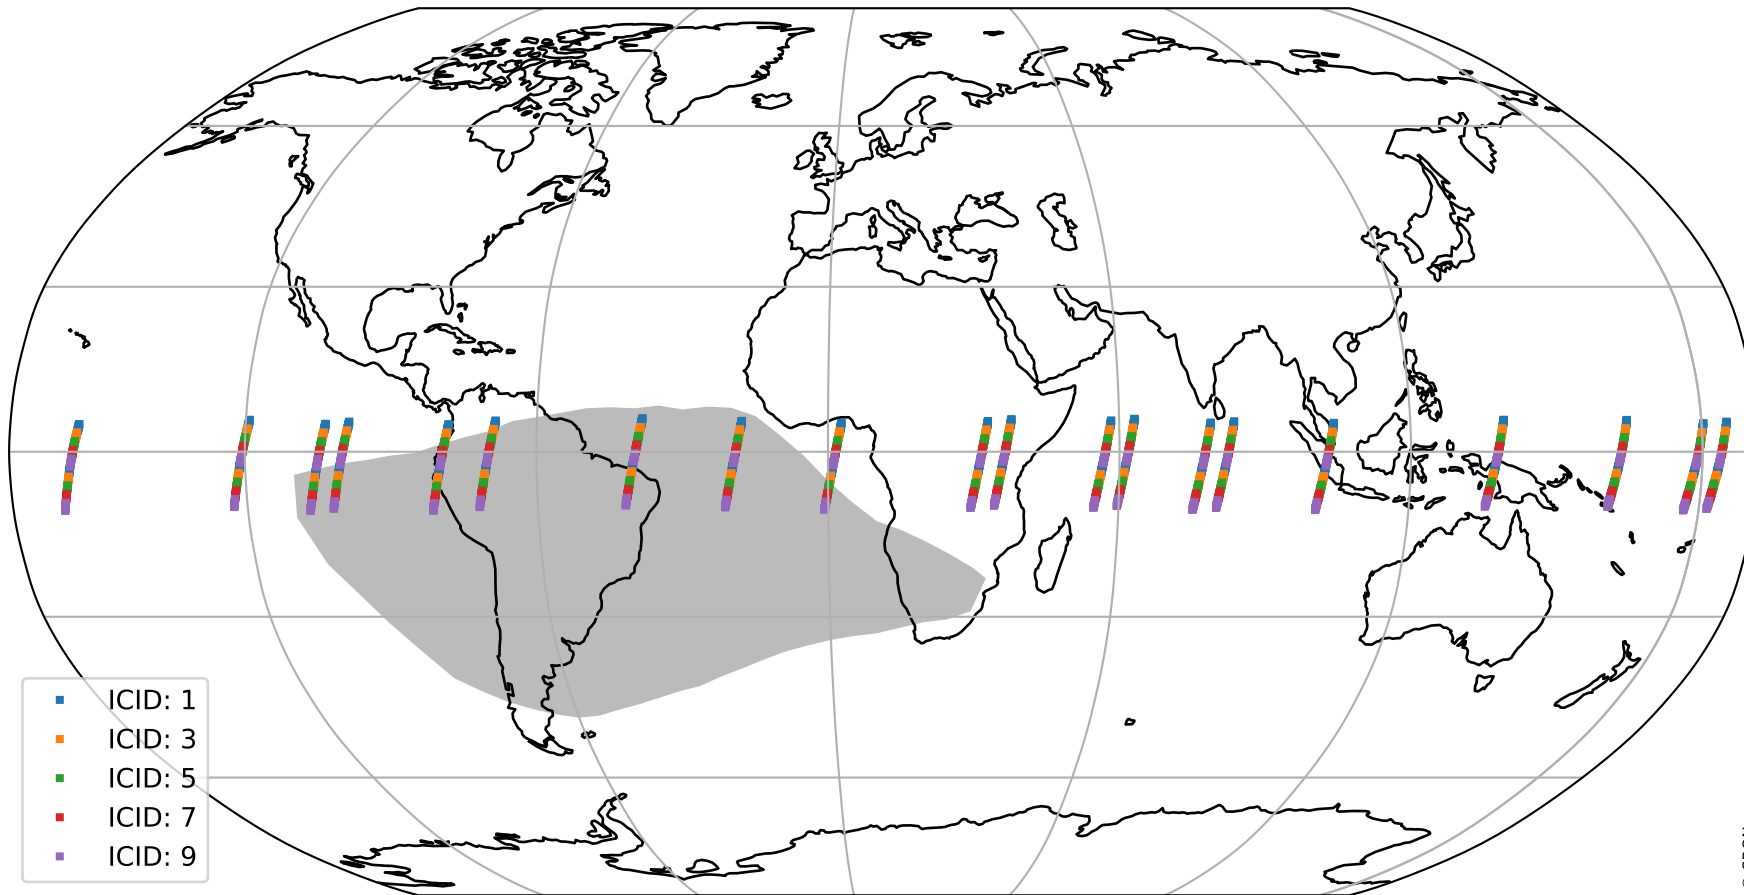

Tropomi SWIR offset (official)

orbits : 20 in [4492, 4537]
coverage : 2018-08-26 / 2018-08-29
median : 0.52597 V
spread : 0.035934 V
created : 2023-08-21T14:17:13

value detector map

Tropomi SWIR offset (official)

orbits : 20 in [4492, 4537]
coverage : 2018-08-26 / 2018-08-29
median : 33.856 μV
spread : 19.937 μV
created : 2023-08-21T14:17:13

Tropomi SWIR offset (official)

orbits : 20 in [4492, 4537]
coverage : 2018-08-26 / 2018-08-29
median : -0.051377 mV
spread : 0.32611 mV
created : 2023-08-21T14:17:14

value compared with SWIR offset CKD

Tropomi SWIR offset (official) ground-tracks of Sentinel-5P

orbits : 20 in [4492, 4537]
coverage : 2018-08-26 / 2018-08-29
created : 2023-08-21T14:17:14

Tropomi SWIR offset (official)

orbits : [2827, 4537]
coverage : 2018-04-30 / 2018-08-29
created : 2023-08-21T14:17:14

trend of detector median & temperatures