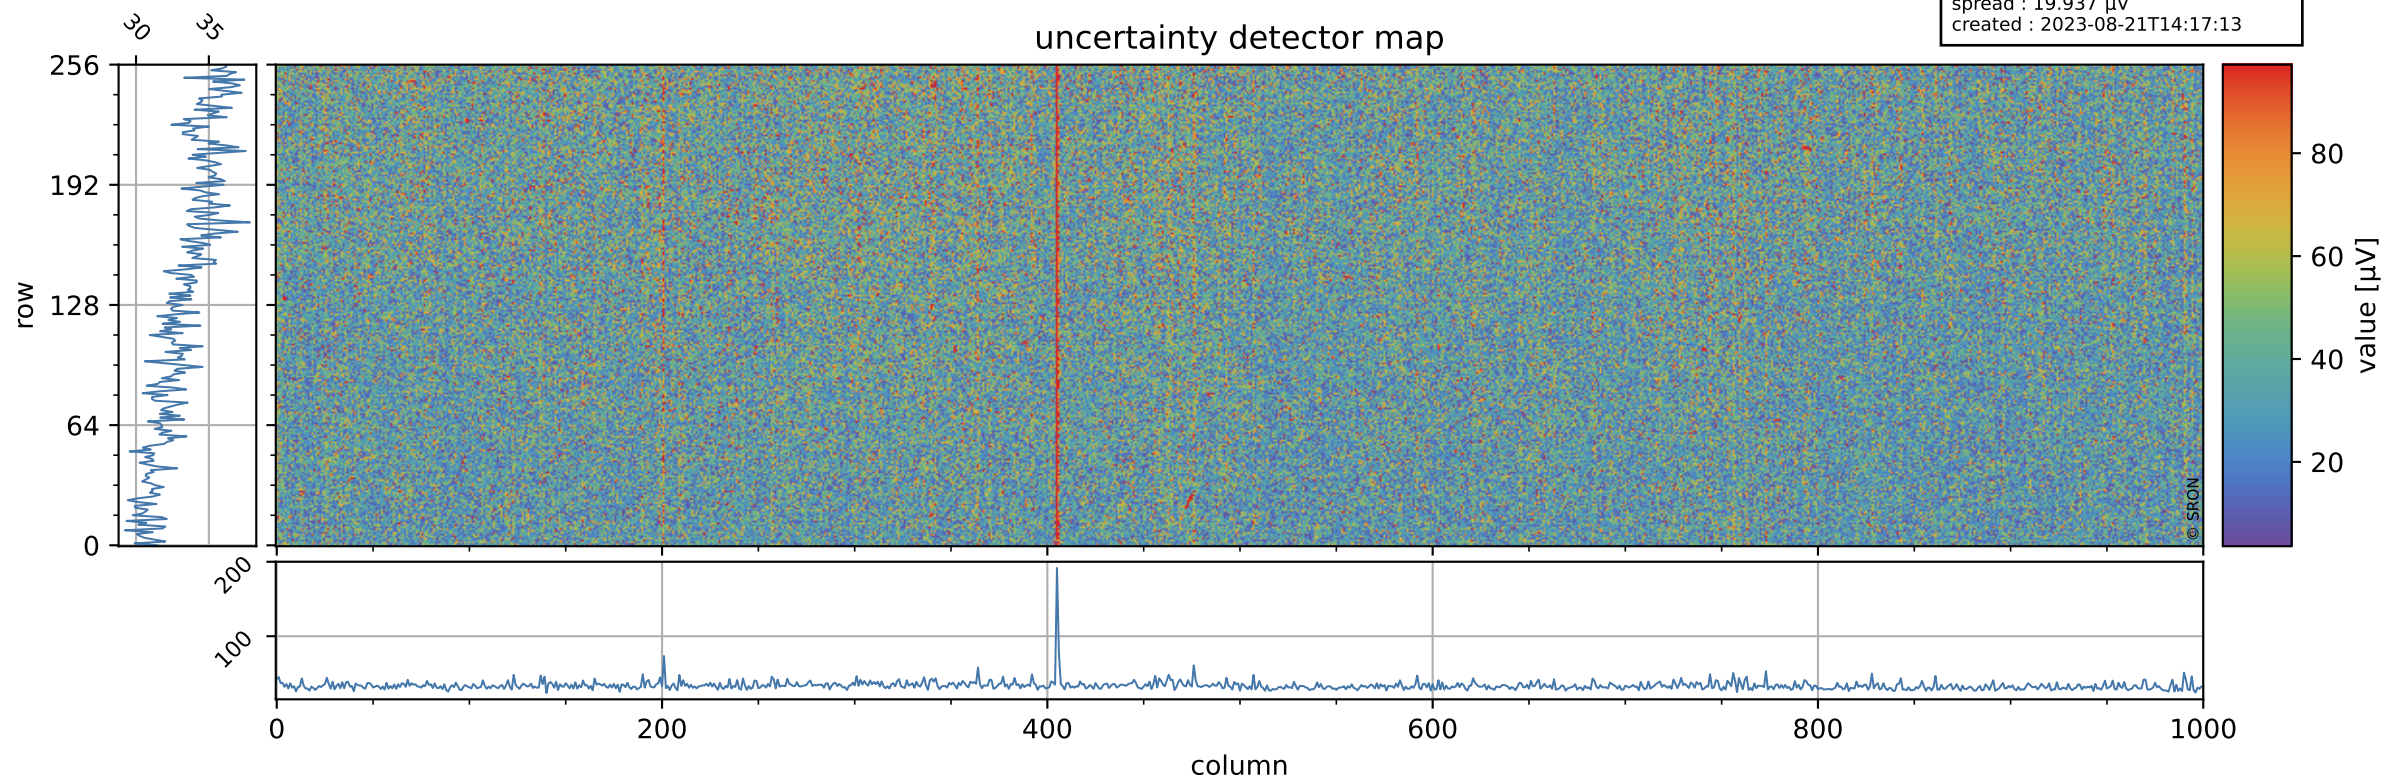

Tropomi SWIR offset (official)

orbits : 20 in [4492, 4537]
coverage : 2018-08-26 / 2018-08-29
median : 0.52597 V
spread : 0.035934 V
created : 2023-08-21T14:17:13

value detector map

Tropomi SWIR offset (official)

orbits : 20 in [4492, 4537]
coverage : 2018-08-26 / 2018-08-29
median : 33.856 μV
spread : 19.937 μV
created : 2023-08-21T14:17:13

Tropomi SWIR offset (official)

orbits : 20 in [4492, 4537]
coverage : 2018-08-26 / 2018-08-29
median : -0.051377 mV
spread : 0.32611 mV
created : 2023-08-21T14:17:14

value compared with SWIR offset CKD

Tropomi SWIR offset (official) ground-tracks of Sentinel-5P

orbits : 20 in [4492, 4537]
coverage : 2018-08-26 / 2018-08-29
created : 2023-08-21T14:17:14

Tropomi SWIR offset (official)

orbits : [2827, 4537]
coverage : 2018-04-30 / 2018-08-29
created : 2023-08-21T14:17:14

trend of detector median & temperatures