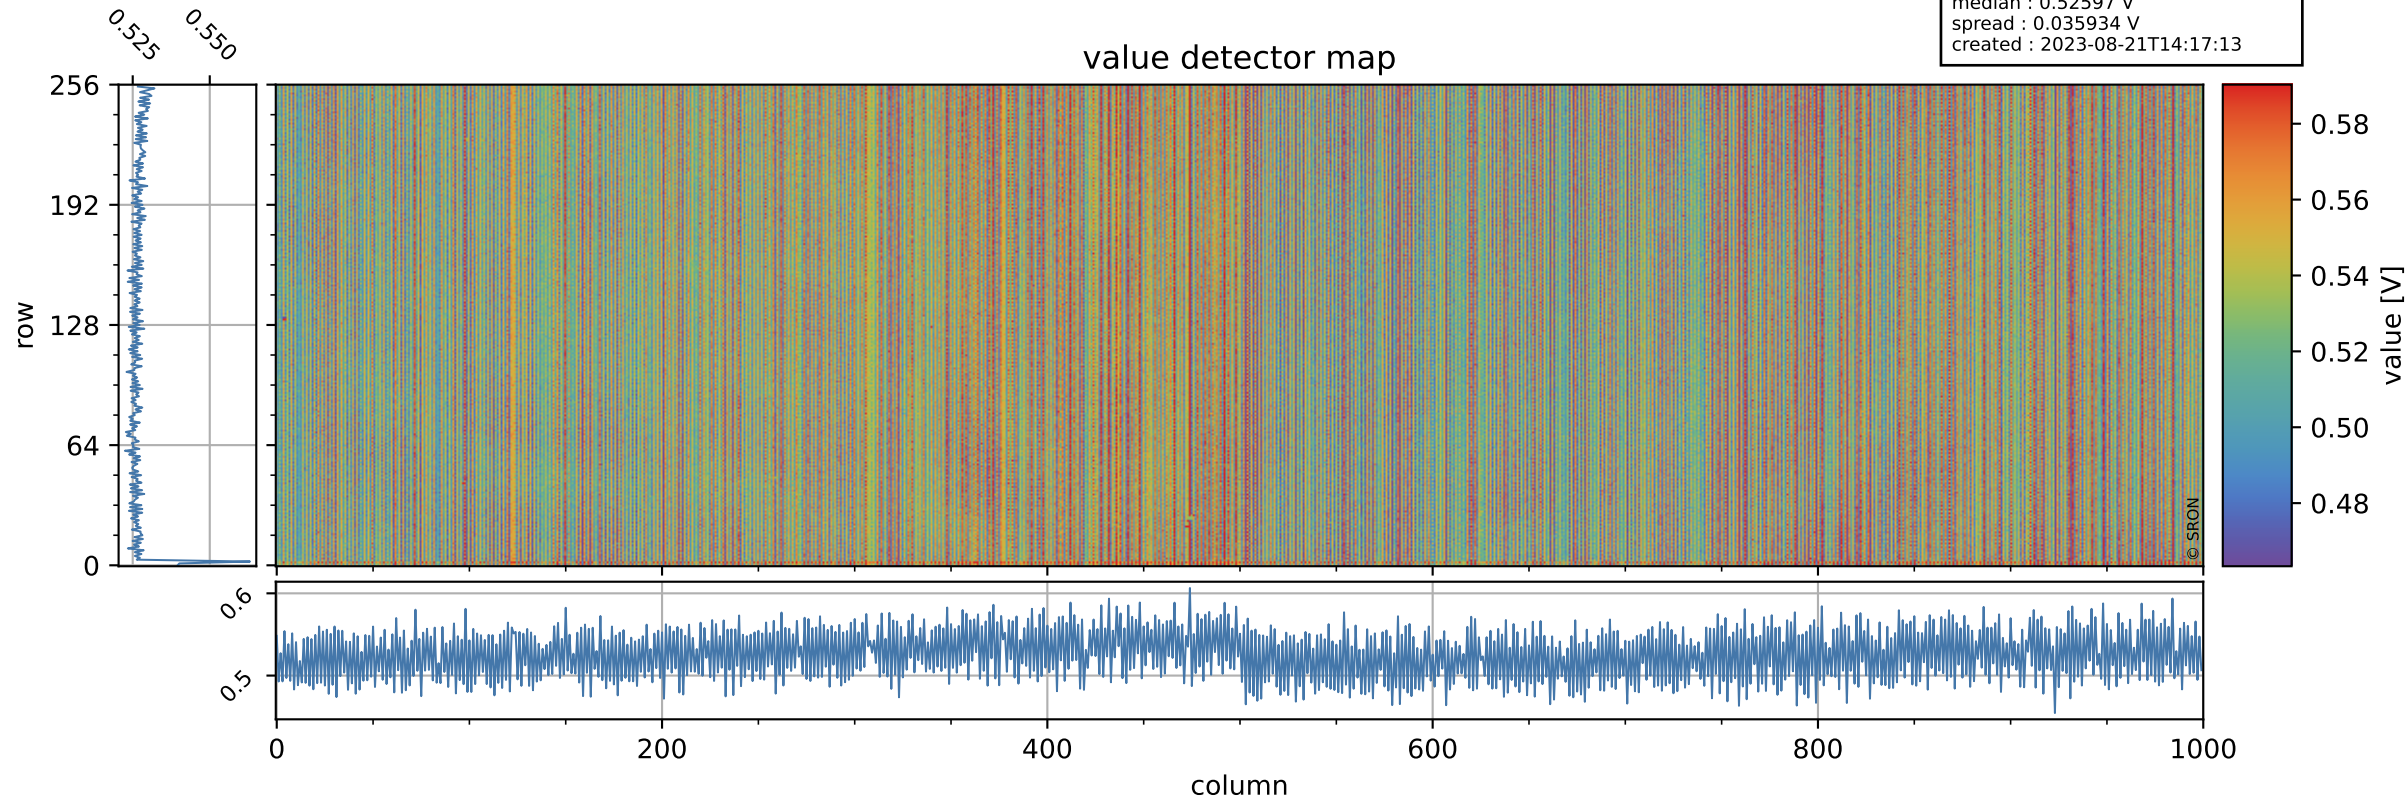

Tropomi SWIR offset (official)

orbits : 20 in [4492, 4537]
coverage : 2018-08-26 / 2018-08-29
median : 0.52597 V
spread : 0.035934 V
created : 2023-08-21T14:17:13

value detector map

Tropomi SWIR offset (official)

orbits : 20 in [4492, 4537]
coverage : 2018-08-26 / 2018-08-29
median : 33.856 μV
spread : 19.937 μV
created : 2023-08-21T14:17:13

Tropomi SWIR offset (official)

orbits : 20 in [4492, 4537]
coverage : 2018-08-26 / 2018-08-29
median : -0.051377 mV
spread : 0.32611 mV
created : 2023-08-21T14:17:14

value compared with SWIR offset CKD

Tropomi SWIR offset (official) ground-tracks of Sentinel-5P

orbits : 20 in [4492, 4537]
coverage : 2018-08-26 / 2018-08-29
created : 2023-08-21T14:17:14

Tropomi SWIR offset (official)

orbits : [2827, 4537]
coverage : 2018-04-30 / 2018-08-29
created : 2023-08-21T14:17:14

trend of detector median & temperatures