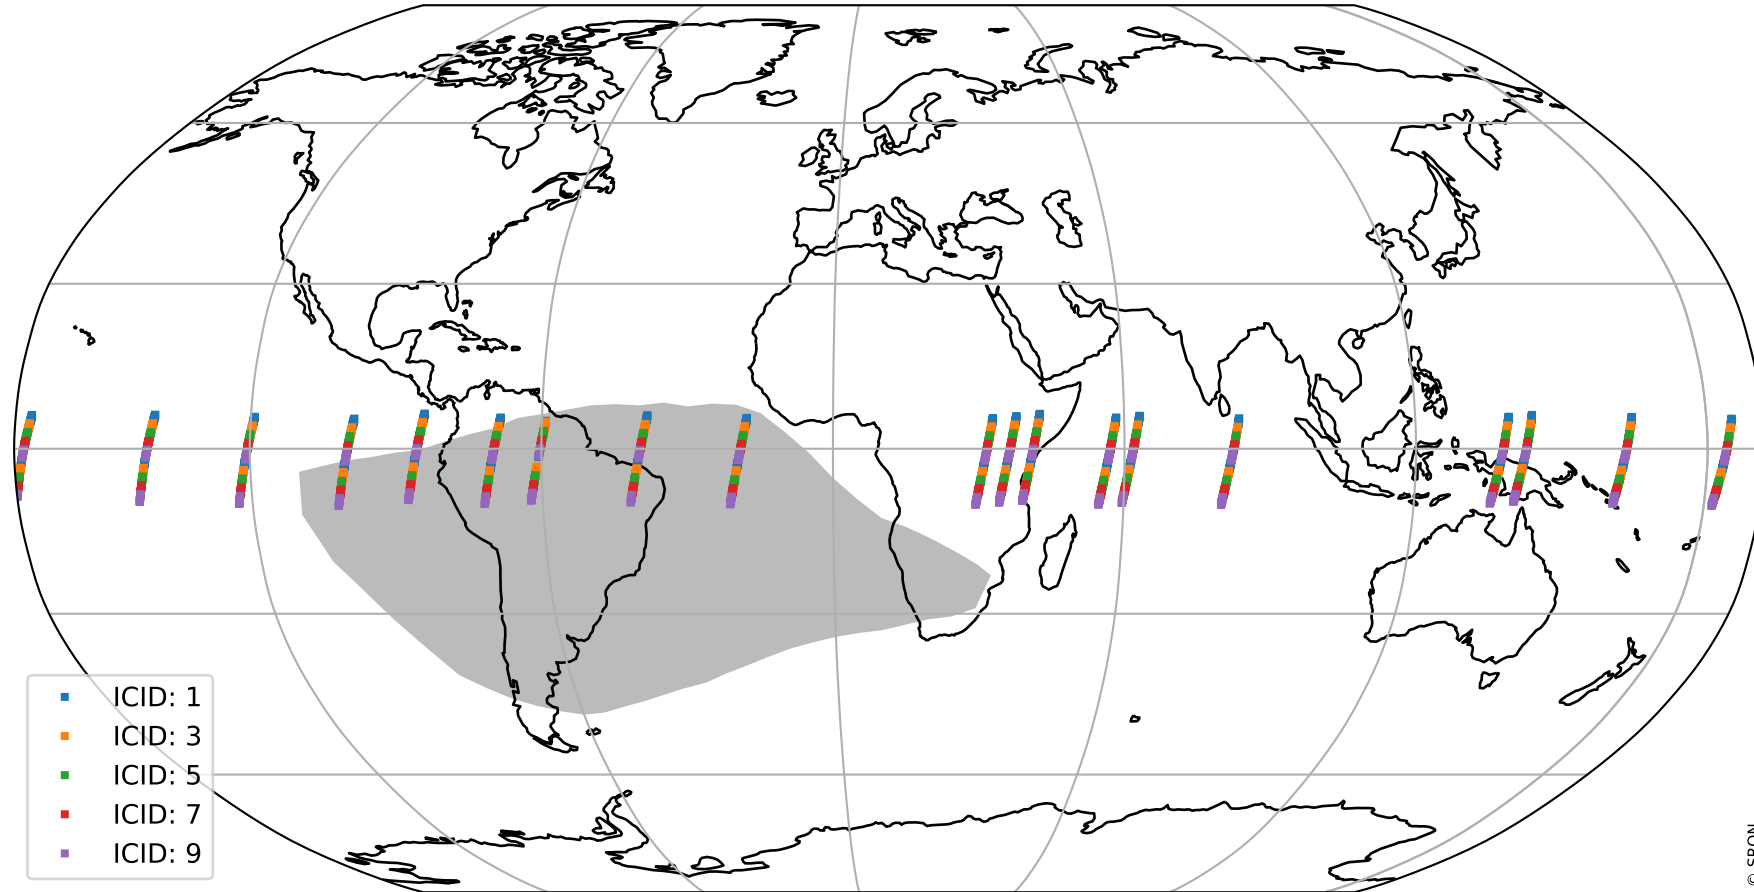

Tropomi SWIR offset (official)

orbits : 19 in [4507, 4552]
coverage : 2018-08-27 / 2018-08-30
median : 0.52598 V
spread : 0.035935 V
created : 2023-08-21T14:17:15

value detector map

Tropomi SWIR offset (official)

orbits : 19 in [4507, 4552]
coverage : 2018-08-27 / 2018-08-30
median : 34.181 μV
spread : 20.286 μV
created : 2023-08-21T14:17:15

Tropomi SWIR offset (official)

orbits : 19 in [4507, 4552]
coverage : 2018-08-27 / 2018-08-30
median : -0.046827 mV
spread : 0.32772 mV
created : 2023-08-21T14:17:15

value compared with SWIR offset CKD

Tropomi SWIR offset (official) ground-tracks of Sentinel-5P

orbits : 19 in [4507, 4552]
coverage : 2018-08-27 / 2018-08-30
created : 2023-08-21T14:17:16

Tropomi SWIR offset (official)

orbits : [2827, 4552]
coverage : 2018-04-30 / 2018-08-30
created : 2023-08-21T14:17:16

trend of detector median & temperatures