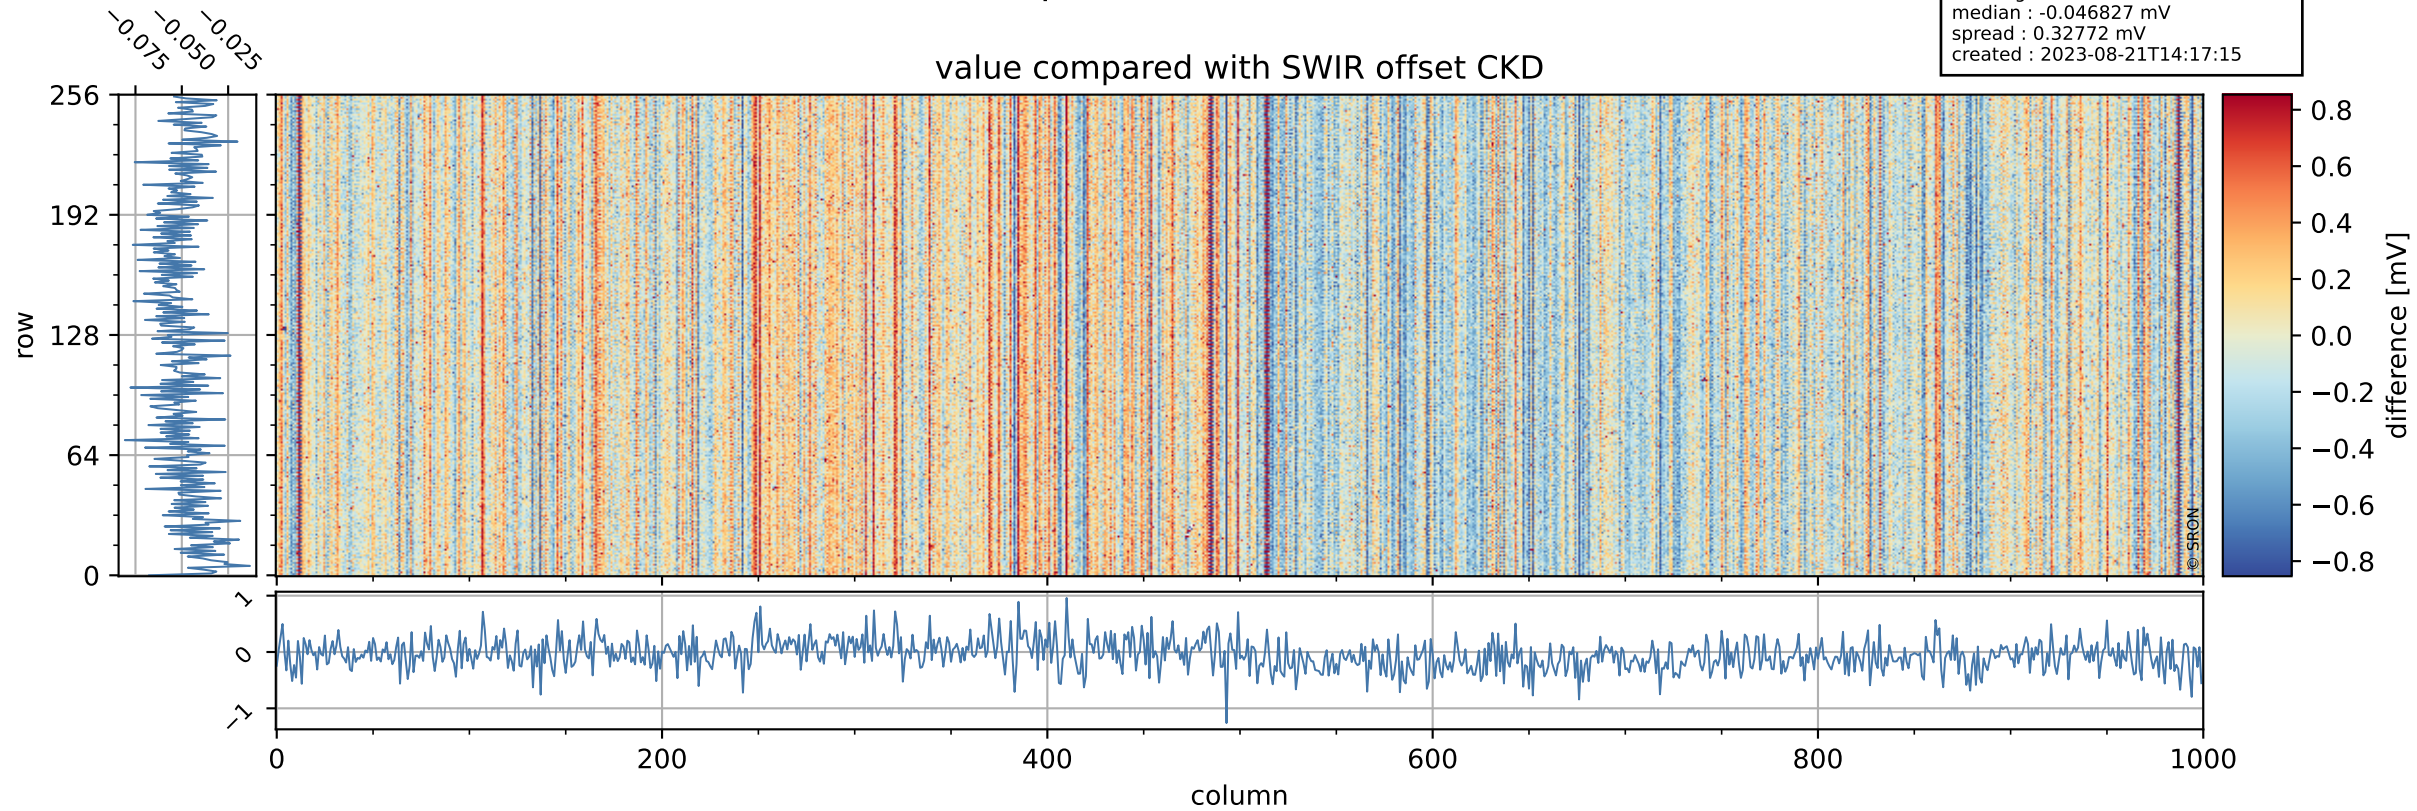

Tropomi SWIR offset (official)

orbits : 19 in [4507, 4552]
coverage : 2018-08-27 / 2018-08-30
median : 0.52598 V
spread : 0.035935 V
created : 2023-08-21T14:17:15

value detector map

Tropomi SWIR offset (official)

orbits : 19 in [4507, 4552]
coverage : 2018-08-27 / 2018-08-30
median : 34.181 μV
spread : 20.286 μV
created : 2023-08-21T14:17:15

Tropomi SWIR offset (official)

orbits : 19 in [4507, 4552]
coverage : 2018-08-27 / 2018-08-30
median : -0.046827 mV
spread : 0.32772 mV
created : 2023-08-21T14:17:15

value compared with SWIR offset CKD

Tropomi SWIR offset (official) ground-tracks of Sentinel-5P

orbits : 19 in [4507, 4552]
coverage : 2018-08-27 / 2018-08-30
created : 2023-08-21T14:17:16

Tropomi SWIR offset (official)

orbits : [2827, 4552]
coverage : 2018-04-30 / 2018-08-30
created : 2023-08-21T14:17:16

trend of detector median & temperatures