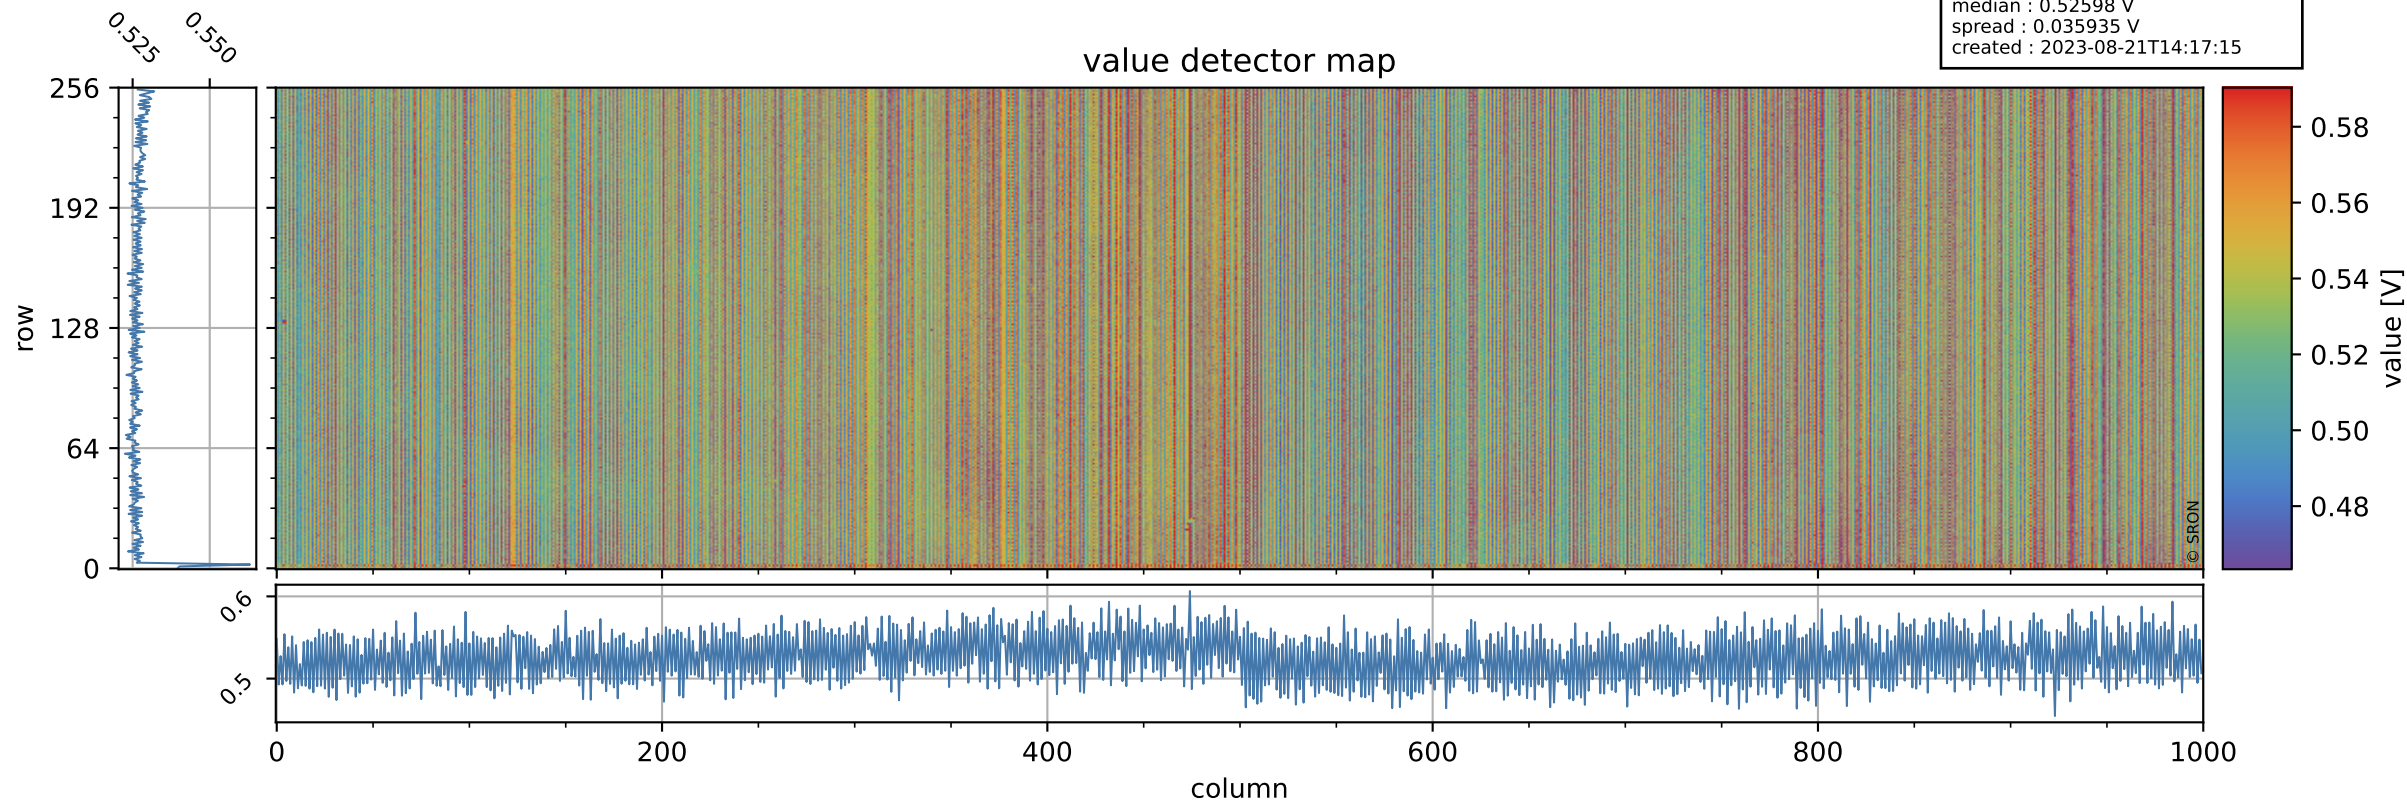

Tropomi SWIR offset (official)

orbits : 19 in [4507, 4552]
coverage : 2018-08-27 / 2018-08-30
median : 0.52598 V
spread : 0.035935 V
created : 2023-08-21T14:17:15

value detector map

Tropomi SWIR offset (official)

orbits : 19 in [4507, 4552]
coverage : 2018-08-27 / 2018-08-30
median : 34.181 μV
spread : 20.286 μV
created : 2023-08-21T14:17:15

Tropomi SWIR offset (official)

orbits : 19 in [4507, 4552]
coverage : 2018-08-27 / 2018-08-30
median : -0.046827 mV
spread : 0.32772 mV
created : 2023-08-21T14:17:15

value compared with SWIR offset CKD

Tropomi SWIR offset (official) ground-tracks of Sentinel-5P

orbits : 19 in [4507, 4552]
coverage : 2018-08-27 / 2018-08-30
created : 2023-08-21T14:17:16

Tropomi SWIR offset (official)

orbits : [2827, 4552]
coverage : 2018-04-30 / 2018-08-30
created : 2023-08-21T14:17:16

trend of detector median & temperatures