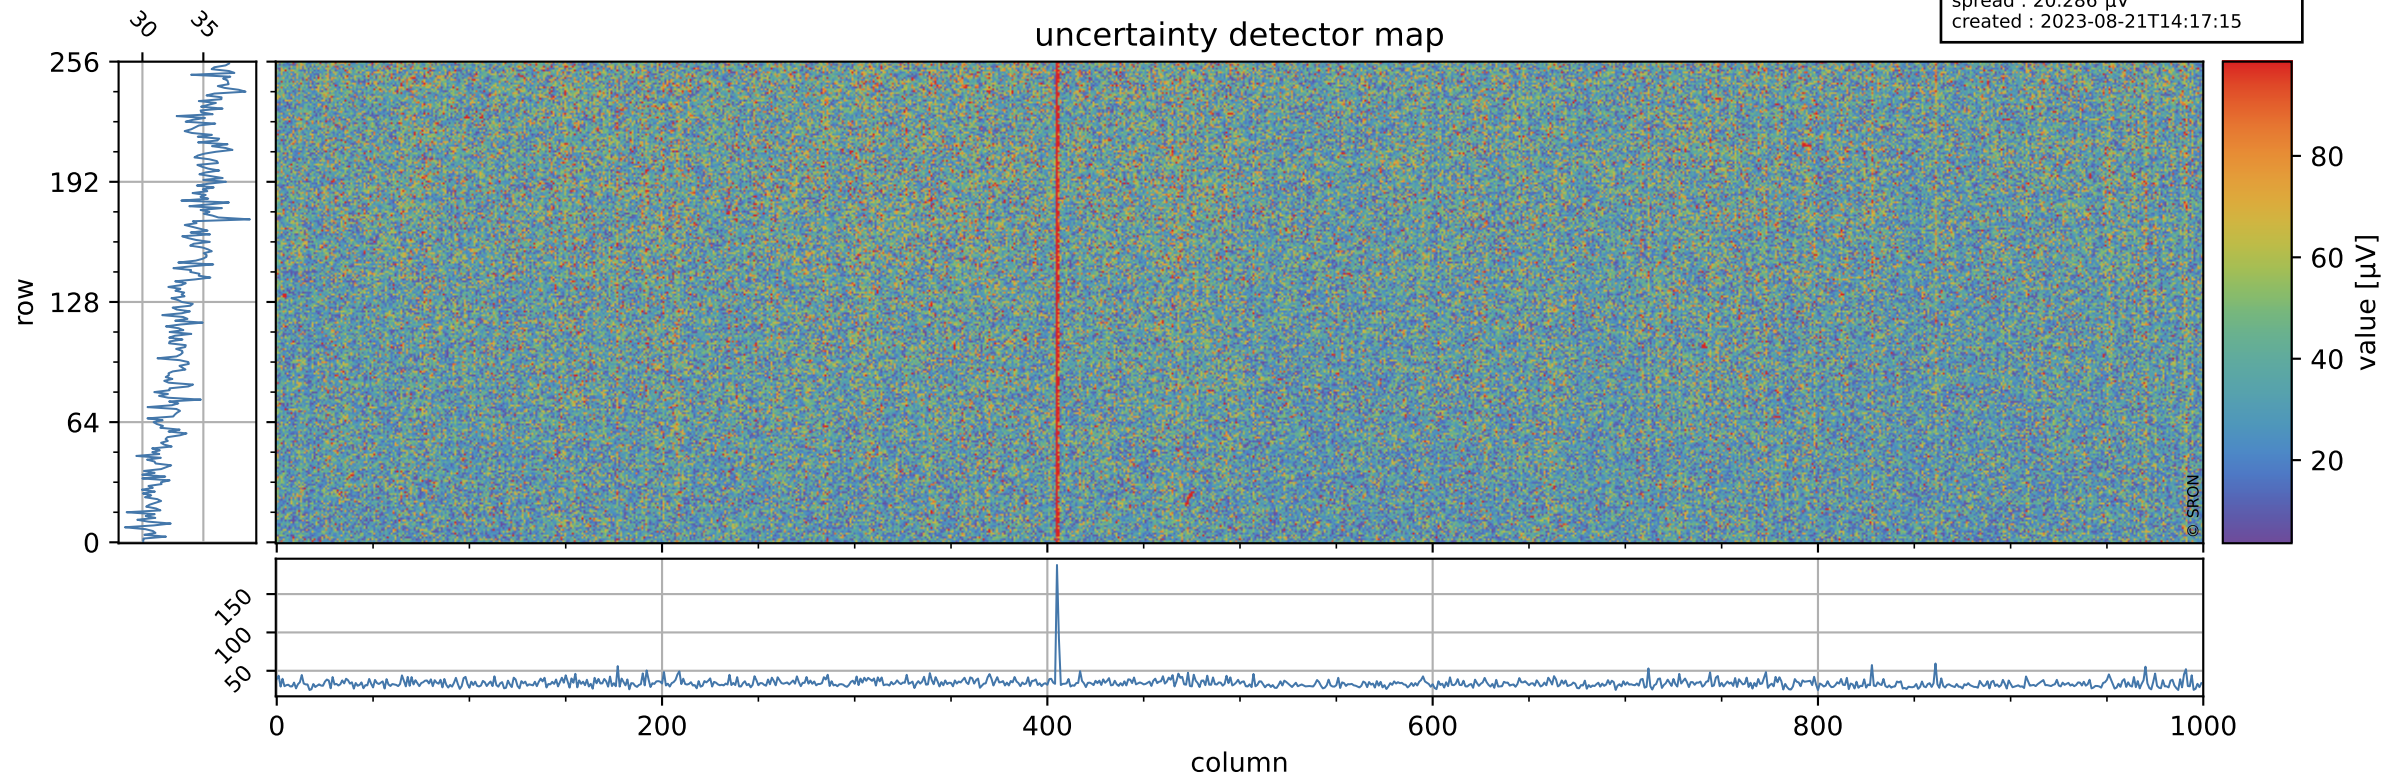

Tropomi SWIR offset (official)

orbits : 19 in [4507, 4552]
coverage : 2018-08-27 / 2018-08-30
median : 0.52598 V
spread : 0.035935 V
created : 2023-08-21T14:17:15

value detector map

Tropomi SWIR offset (official)

orbits : 19 in [4507, 4552]
coverage : 2018-08-27 / 2018-08-30
median : 34.181 μV
spread : 20.286 μV
created : 2023-08-21T14:17:15

Tropomi SWIR offset (official)

orbits : 19 in [4507, 4552]
coverage : 2018-08-27 / 2018-08-30
median : -0.046827 mV
spread : 0.32772 mV
created : 2023-08-21T14:17:15

value compared with SWIR offset CKD

Tropomi SWIR offset (official) ground-tracks of Sentinel-5P

orbits : 19 in [4507, 4552]
coverage : 2018-08-27 / 2018-08-30
created : 2023-08-21T14:17:16

Tropomi SWIR offset (official)

orbits : [2827, 4552]
coverage : 2018-04-30 / 2018-08-30
created : 2023-08-21T14:17:16

trend of detector median & temperatures