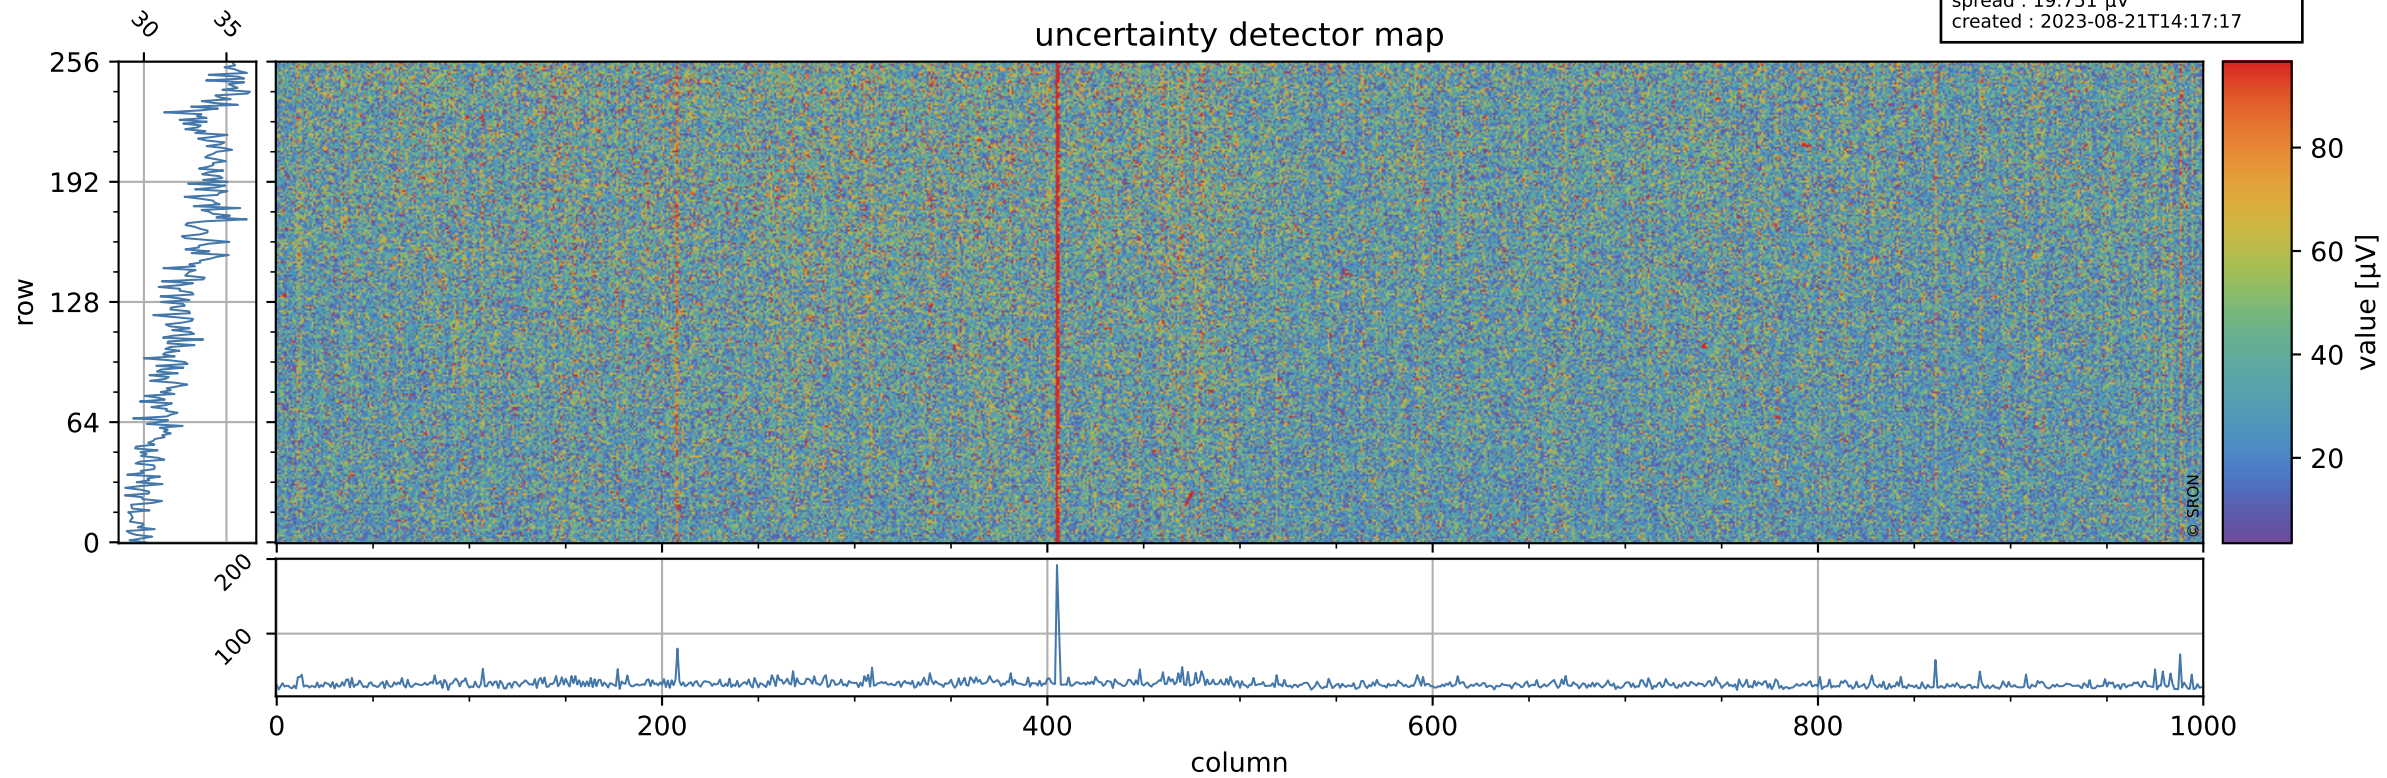

Tropomi SWIR offset (official)

orbits : 20 in [4522, 4567]
coverage : 2018-08-28 / 2018-08-31
median : 0.52598 V
spread : 0.035935 V
created : 2023-08-21T14:17:17

value detector map

Tropomi SWIR offset (official)

orbits : 20 in [4522, 4567]
coverage : 2018-08-28 / 2018-08-31
median : 33.032 μV
spread : 19.751 μV
created : 2023-08-21T14:17:17

Tropomi SWIR offset (official)

orbits : 20 in [4522, 4567]
coverage : 2018-08-28 / 2018-08-31
median : -0.046773 mV
spread : 0.32582 mV
created : 2023-08-21T14:17:17

value compared with SWIR offset CKD

Tropomi SWIR offset (official) ground-tracks of Sentinel-5P

orbits : 20 in [4522, 4567]
coverage : 2018-08-28 / 2018-08-31
created : 2023-08-21T14:17:18

Tropomi SWIR offset (official)

orbits : [2827, 4567]
coverage : 2018-04-30 / 2018-08-31
created : 2023-08-21T14:17:18

trend of detector median & temperatures