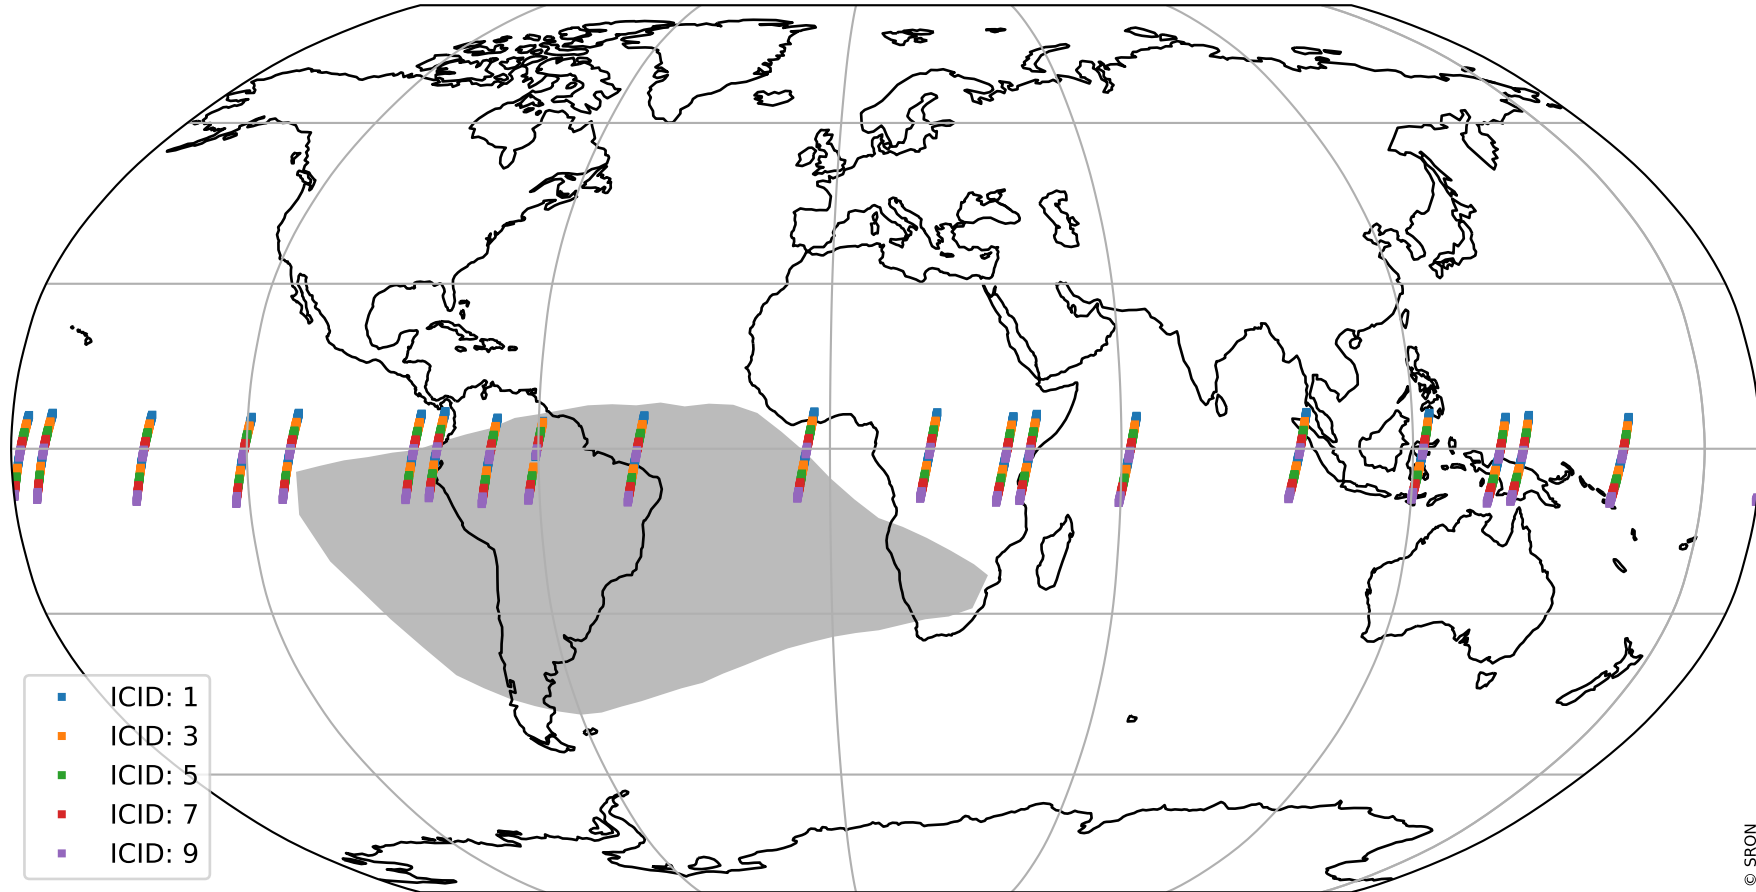

Tropomi SWIR offset (official)

orbits : 20 in [4522, 4567]
coverage : 2018-08-28 / 2018-08-31
median : 0.52598 V
spread : 0.035935 V
created : 2023-08-21T14:17:17

value detector map

Tropomi SWIR offset (official)

orbits : 20 in [4522, 4567]
coverage : 2018-08-28 / 2018-08-31
median : 33.032 μV
spread : 19.751 μV
created : 2023-08-21T14:17:17

Tropomi SWIR offset (official)

orbits : 20 in [4522, 4567]
coverage : 2018-08-28 / 2018-08-31
median : -0.046773 mV
spread : 0.32582 mV
created : 2023-08-21T14:17:17

value compared with SWIR offset CKD

Tropomi SWIR offset (official) ground-tracks of Sentinel-5P

orbits : 20 in [4522, 4567]
coverage : 2018-08-28 / 2018-08-31
created : 2023-08-21T14:17:18

Tropomi SWIR offset (official)

orbits : [2827, 4567]
coverage : 2018-04-30 / 2018-08-31
created : 2023-08-21T14:17:18

trend of detector median & temperatures