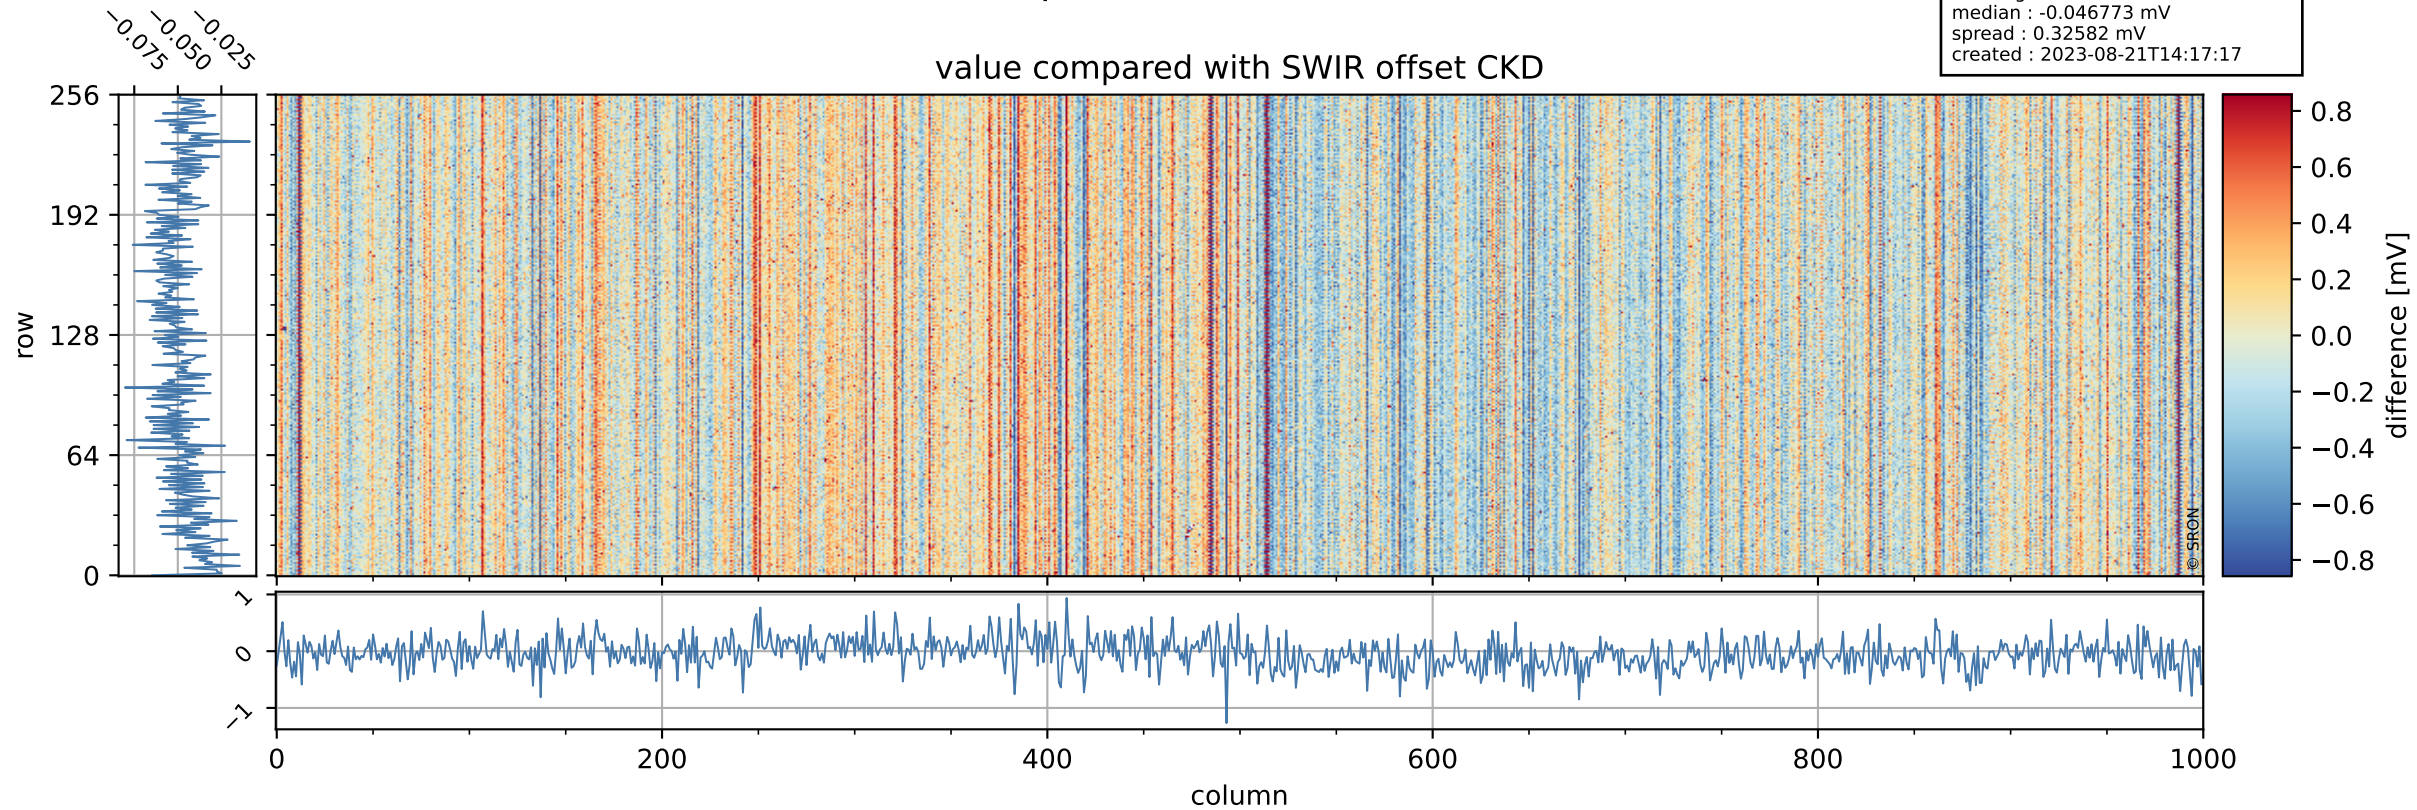

Tropomi SWIR offset (official)

orbits : 20 in [4522, 4567]
coverage : 2018-08-28 / 2018-08-31
median : 0.52598 V
spread : 0.035935 V
created : 2023-08-21T14:17:17

value detector map

Tropomi SWIR offset (official)

orbits : 20 in [4522, 4567]
coverage : 2018-08-28 / 2018-08-31
median : 33.032 μV
spread : 19.751 μV
created : 2023-08-21T14:17:17

Tropomi SWIR offset (official)

orbits : 20 in [4522, 4567]
coverage : 2018-08-28 / 2018-08-31
median : -0.046773 mV
spread : 0.32582 mV
created : 2023-08-21T14:17:17

value compared with SWIR offset CKD

Tropomi SWIR offset (official) ground-tracks of Sentinel-5P

orbits : 20 in [4522, 4567]
coverage : 2018-08-28 / 2018-08-31
created : 2023-08-21T14:17:18

Tropomi SWIR offset (official)

orbits : [2827, 4567]
coverage : 2018-04-30 / 2018-08-31
created : 2023-08-21T14:17:18

trend of detector median & temperatures