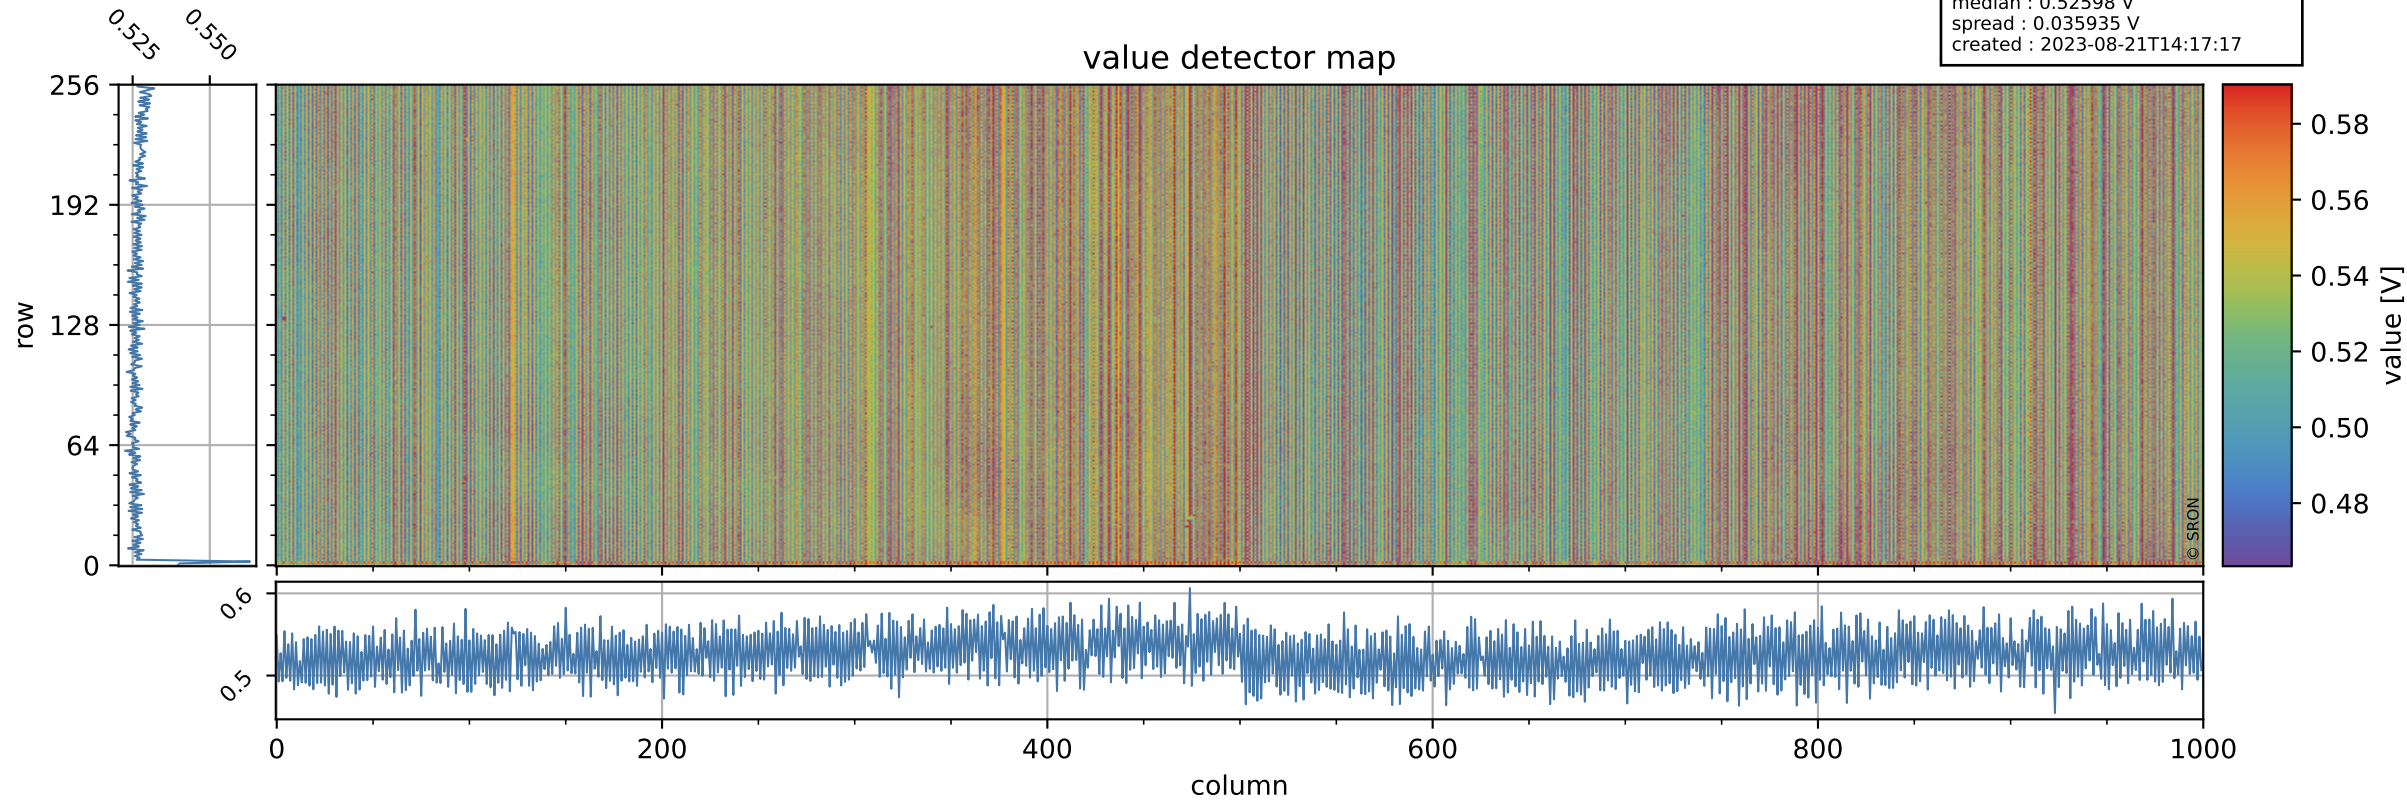

Tropomi SWIR offset (official)

orbits : 20 in [4522, 4567]
coverage : 2018-08-28 / 2018-08-31
median : 0.52598 V
spread : 0.035935 V
created : 2023-08-21T14:17:17

value detector map

Tropomi SWIR offset (official)

orbits : 20 in [4522, 4567]
coverage : 2018-08-28 / 2018-08-31
median : 33.032 μV
spread : 19.751 μV
created : 2023-08-21T14:17:17

Tropomi SWIR offset (official)

orbits : 20 in [4522, 4567]
coverage : 2018-08-28 / 2018-08-31
median : -0.046773 mV
spread : 0.32582 mV
created : 2023-08-21T14:17:17

value compared with SWIR offset CKD

Tropomi SWIR offset (official) ground-tracks of Sentinel-5P

orbits : 20 in [4522, 4567]
coverage : 2018-08-28 / 2018-08-31
created : 2023-08-21T14:17:18

Tropomi SWIR offset (official)

orbits : [2827, 4567]
coverage : 2018-04-30 / 2018-08-31
created : 2023-08-21T14:17:18

trend of detector median & temperatures