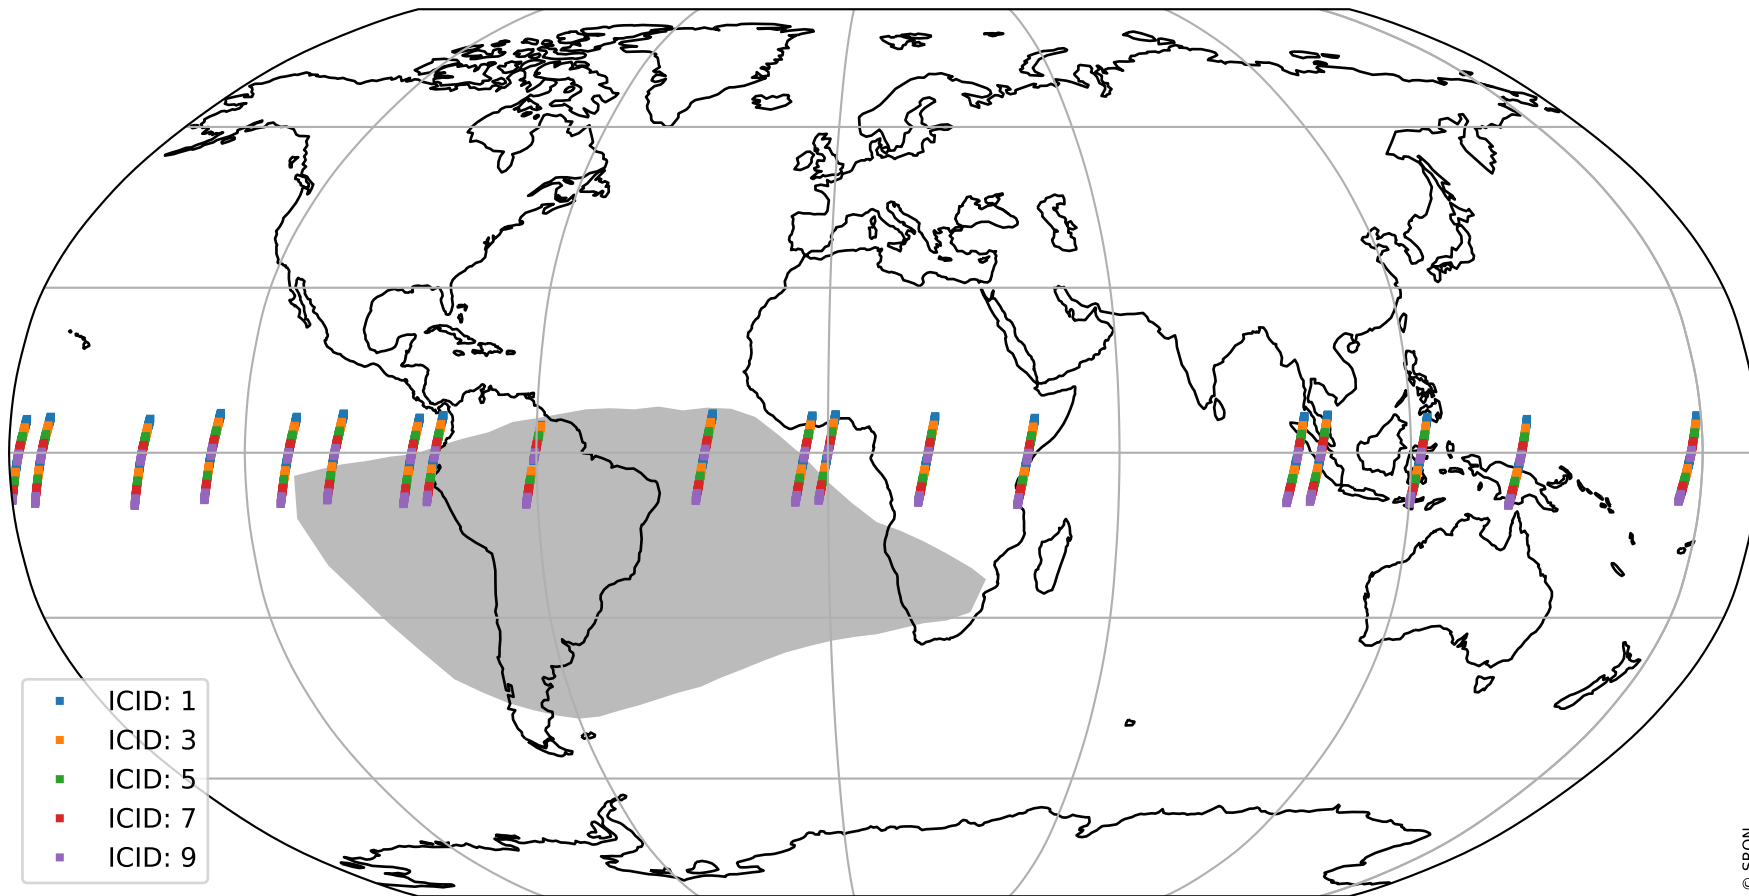

# Tropomi SWIR offset (official)

orbits : 19 in [4537, 4582]  
coverage : 2018-08-29 / 2018-09-01  
median : 33.34  $\mu\text{V}$   
spread : 19.864  $\mu\text{V}$   
created : 2023-08-21T14:17:19

# Tropomi SWIR offset (official)

orbits : 19 in [4537, 4582]  
coverage : 2018-08-29 / 2018-09-01  
median : -0.051529 mV  
spread : 0.32573 mV  
created : 2023-08-21T14:17:19

value compared with SWIR offset CKD

# Tropomi SWIR offset (official) ground-tracks of Sentinel-5P

orbits : 19 in [4537, 4582]  
coverage : 2018-08-29 / 2018-09-01  
created : 2023-08-21T14:17:19

# Tropomi SWIR offset (official)

orbits : [2827, 4582]  
coverage : 2018-04-30 / 2018-09-01  
created : 2023-08-21T14:17:20