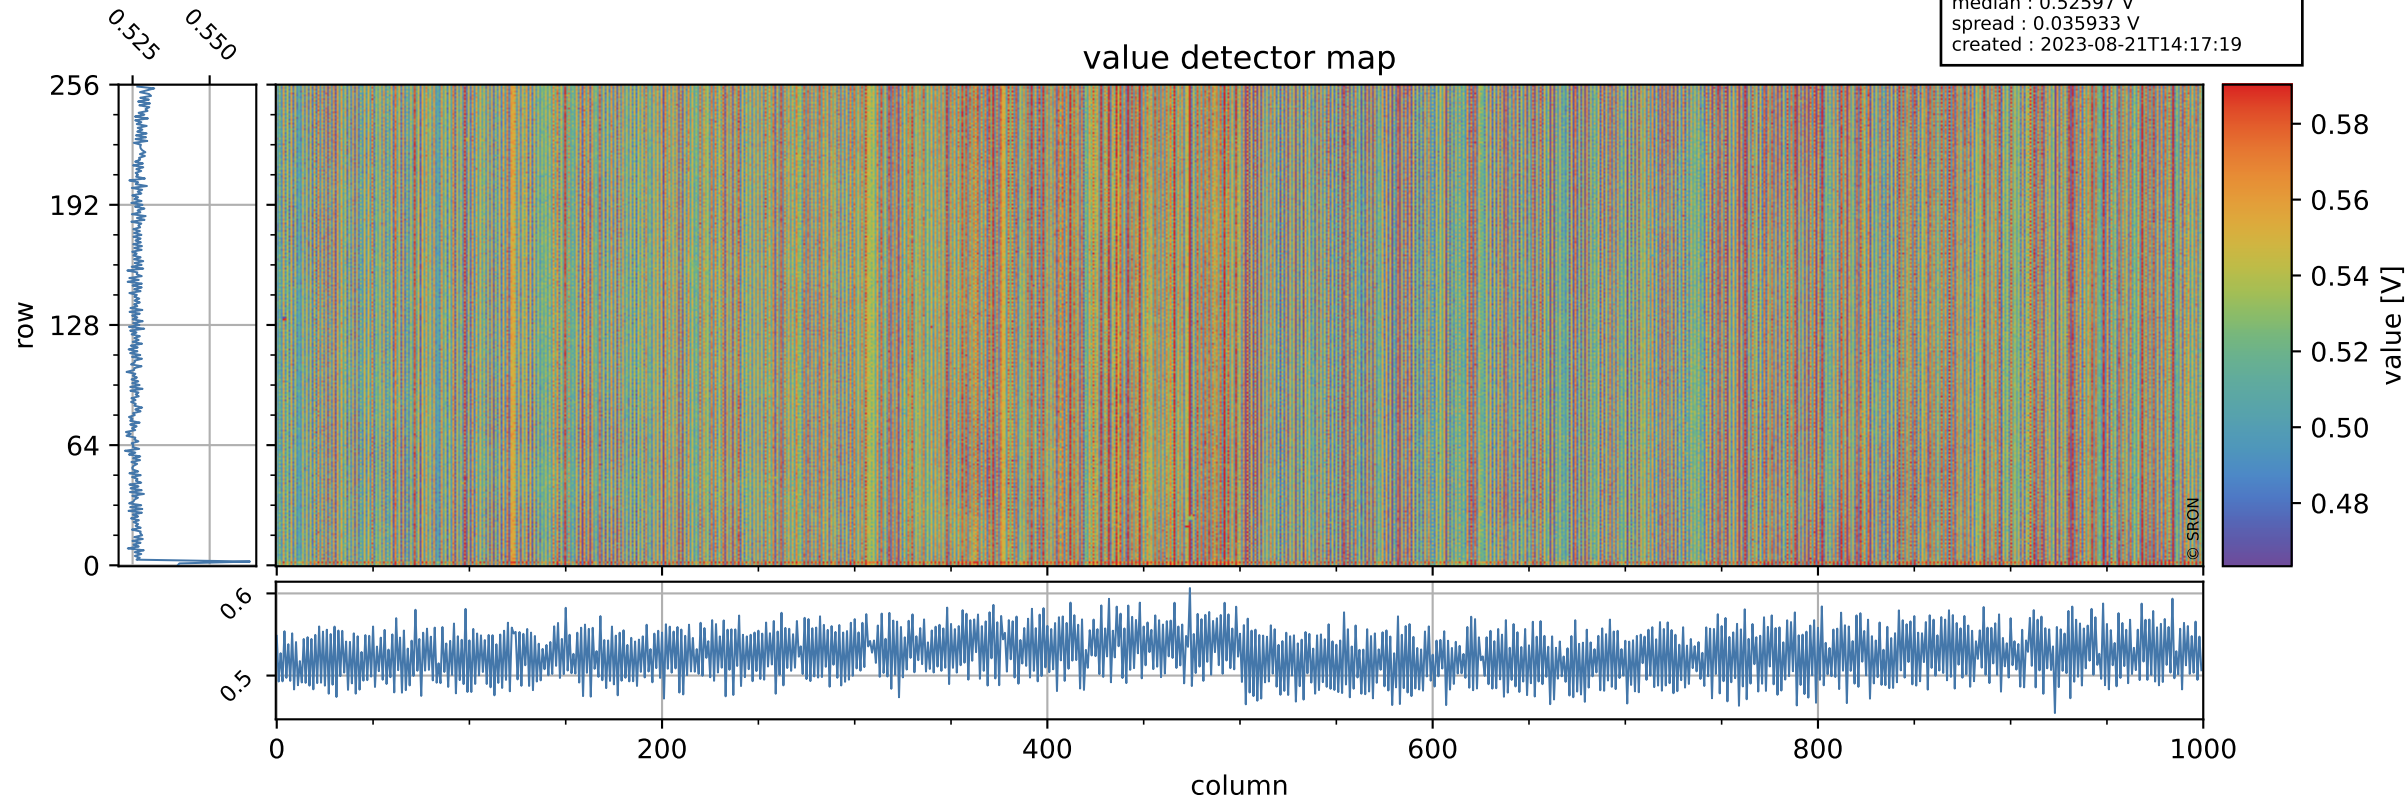

# Tropomi SWIR offset (official)

orbits : 19 in [4537, 4582]  
coverage : 2018-08-29 / 2018-09-01  
median : 0.52597 V  
spread : 0.035933 V  
created : 2023-08-21T14:17:19

## value detector map

# Tropomi SWIR offset (official)

orbits : 19 in [4537, 4582]  
coverage : 2018-08-29 / 2018-09-01  
median : 33.34  $\mu\text{V}$   
spread : 19.864  $\mu\text{V}$   
created : 2023-08-21T14:17:19

# Tropomi SWIR offset (official) ground-tracks of Sentinel-5P

orbits : 19 in [4537, 4582]  
coverage : 2018-08-29 / 2018-09-01  
created : 2023-08-21T14:17:19