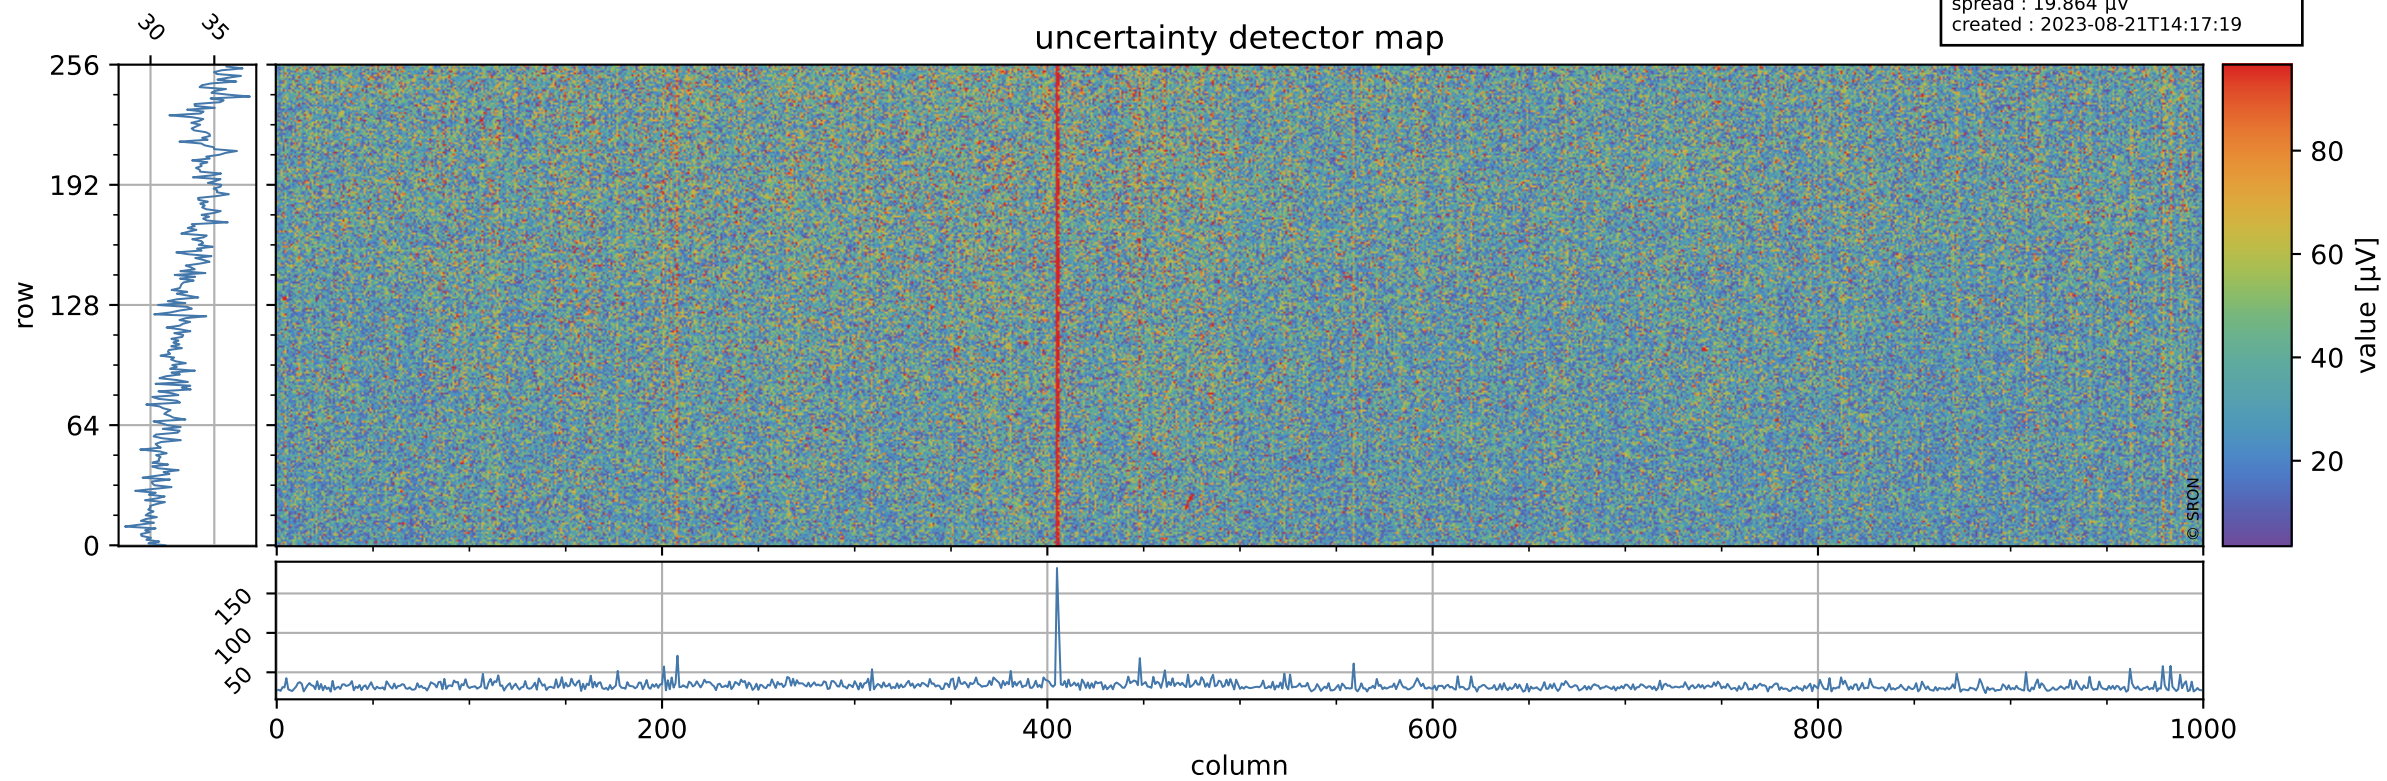

# Tropomi SWIR offset (official)

orbits : 19 in [4537, 4582]  
coverage : 2018-08-29 / 2018-09-01  
median : 0.52597 V  
spread : 0.035933 V  
created : 2023-08-21T14:17:19

## value detector map

# Tropomi SWIR offset (official)

orbits : 19 in [4537, 4582]  
coverage : 2018-08-29 / 2018-09-01  
median : 33.34  $\mu\text{V}$   
spread : 19.864  $\mu\text{V}$   
created : 2023-08-21T14:17:19

# Tropomi SWIR offset (official) ground-tracks of Sentinel-5P

orbits : 19 in [4537, 4582]  
coverage : 2018-08-29 / 2018-09-01  
created : 2023-08-21T14:17:19