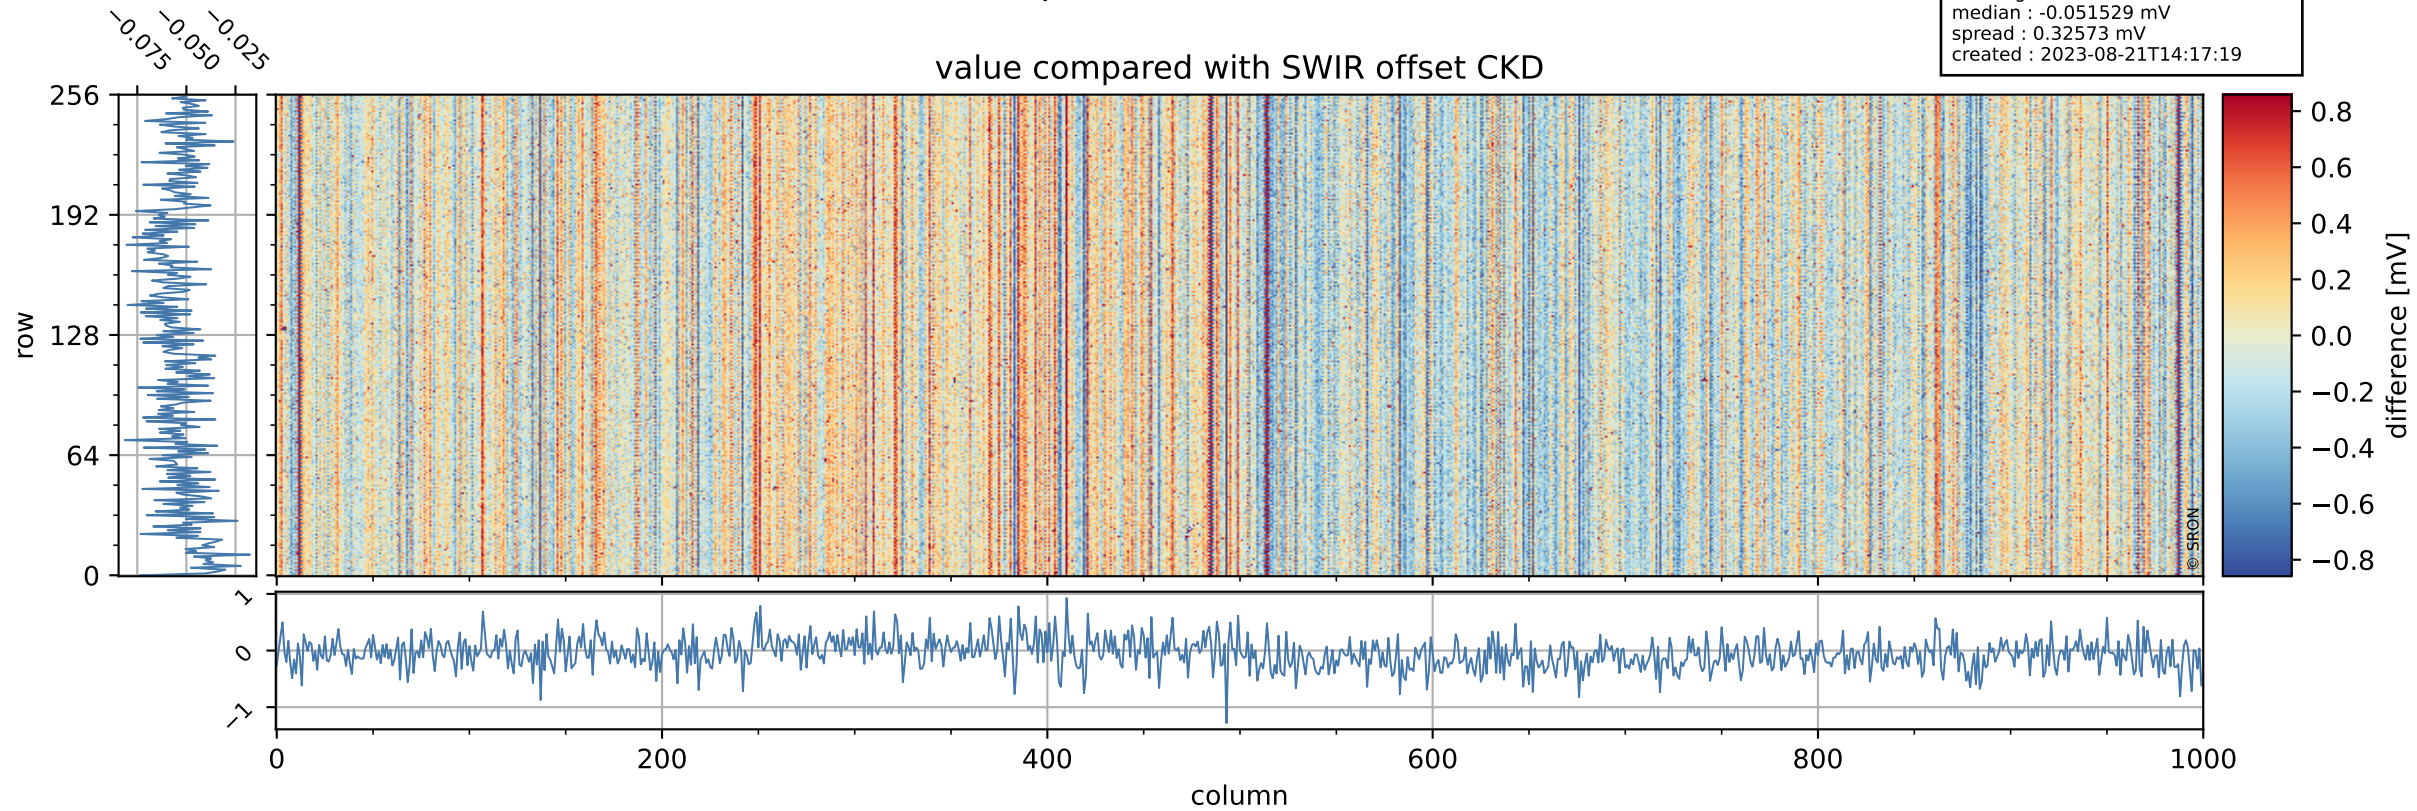

## value detector map

# Tropomi SWIR offset (official)

orbits : 19 in [4537, 4582]  
coverage : 2018-08-29 / 2018-09-01  
median : 33.34  $\mu\text{V}$   
spread : 19.864  $\mu\text{V}$   
created : 2023-08-21T14:17:19

# Tropomi SWIR offset (official)

orbits : 19 in [4537, 4582]  
coverage : 2018-08-29 / 2018-09-01  
median : -0.051529 mV  
spread : 0.32573 mV  
created : 2023-08-21T14:17:19

value compared with SWIR offset CKD

# Tropomi SWIR offset (official) ground-tracks of Sentinel-5P

orbits : 19 in [4537, 4582]  
coverage : 2018-08-29 / 2018-09-01  
created : 2023-08-21T14:17:19