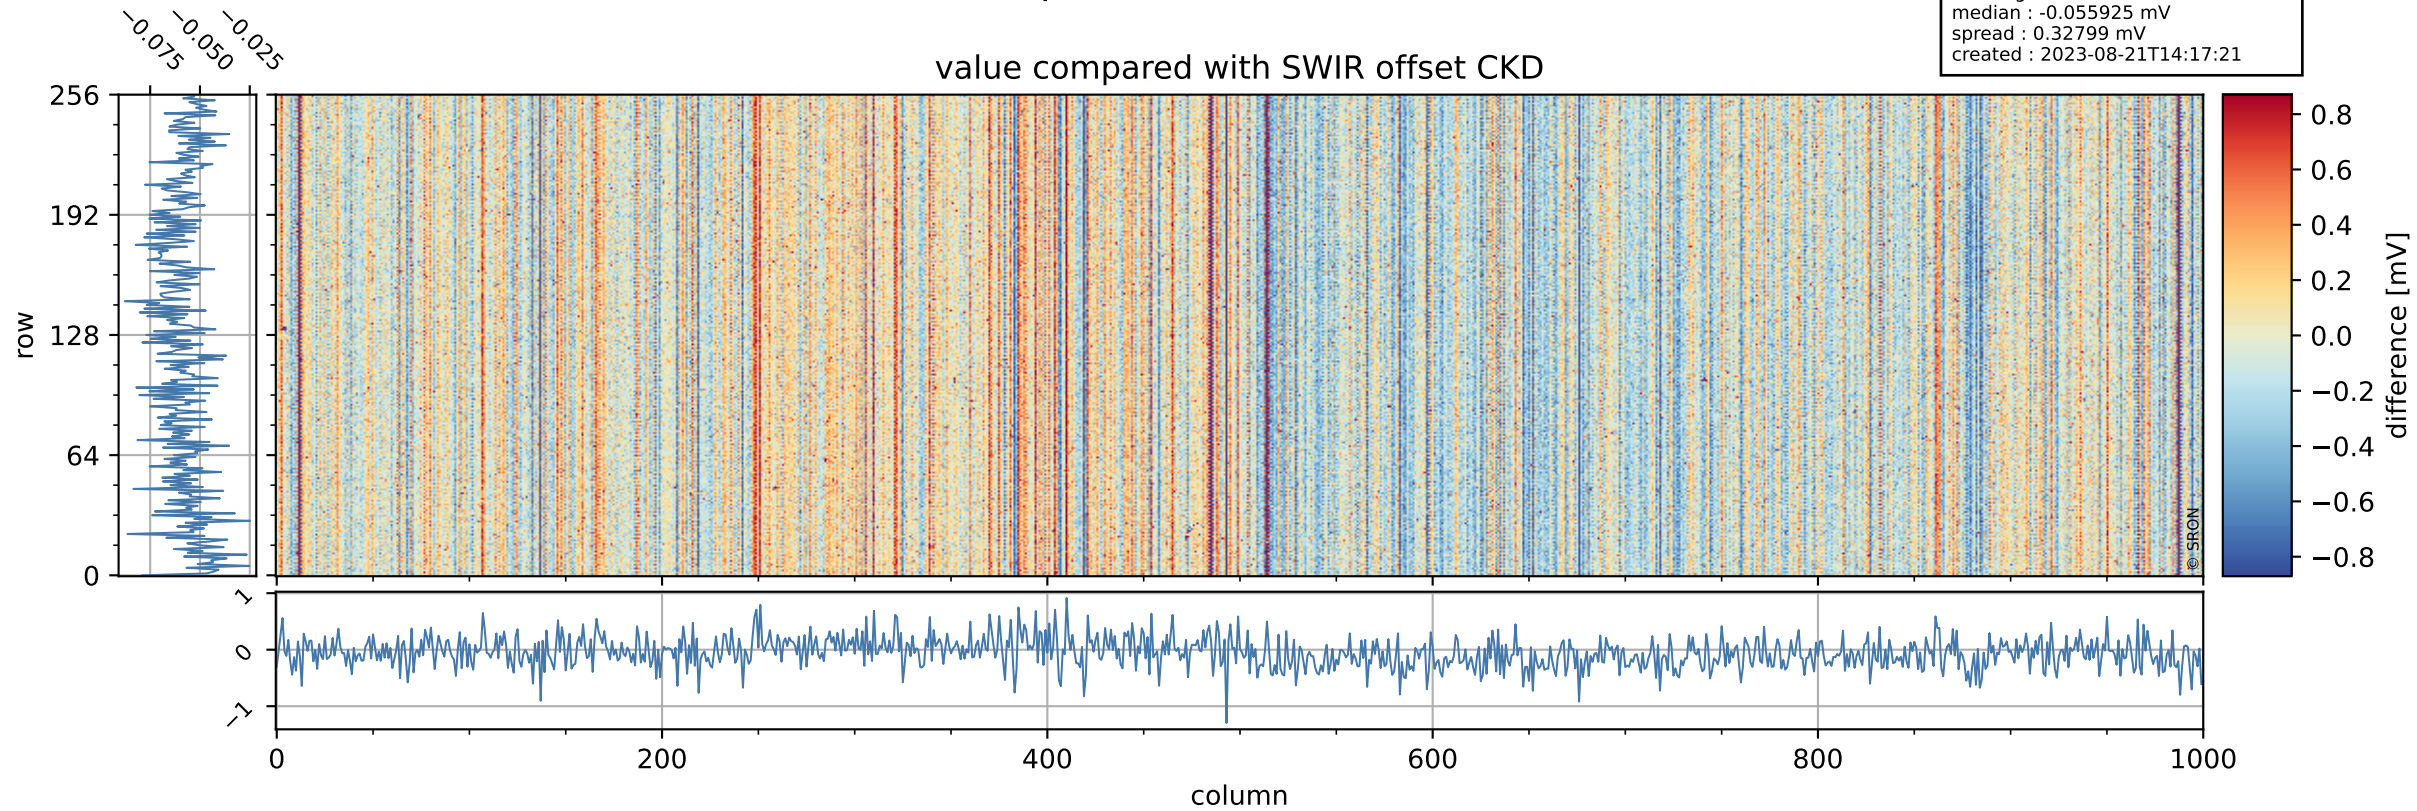

Tropomi SWIR offset (official)

orbits : 20 in [4552, 4597]
coverage : 2018-08-30 / 2018-09-02
median : 0.52597 V
spread : 0.035934 V
created : 2023-08-21T14:17:20

value detector map

Tropomi SWIR offset (official)

orbits : 20 in [4552, 4597]
coverage : 2018-08-30 / 2018-09-02
median : 32.664 μV
spread : 19.453 μV
created : 2023-08-21T14:17:21

Tropomi SWIR offset (official)

orbits : 20 in [4552, 4597]
coverage : 2018-08-30 / 2018-09-02
median : -0.055925 mV
spread : 0.32799 mV
created : 2023-08-21T14:17:21

value compared with SWIR offset CKD

Tropomi SWIR offset (official) ground-tracks of Sentinel-5P

orbits : 20 in [4552, 4597]
coverage : 2018-08-30 / 2018-09-02
created : 2023-08-21T14:17:21

Tropomi SWIR offset (official)

orbits : [2827, 4597]
coverage : 2018-04-30 / 2018-09-02
created : 2023-08-21T14:17:21

trend of detector median & temperatures