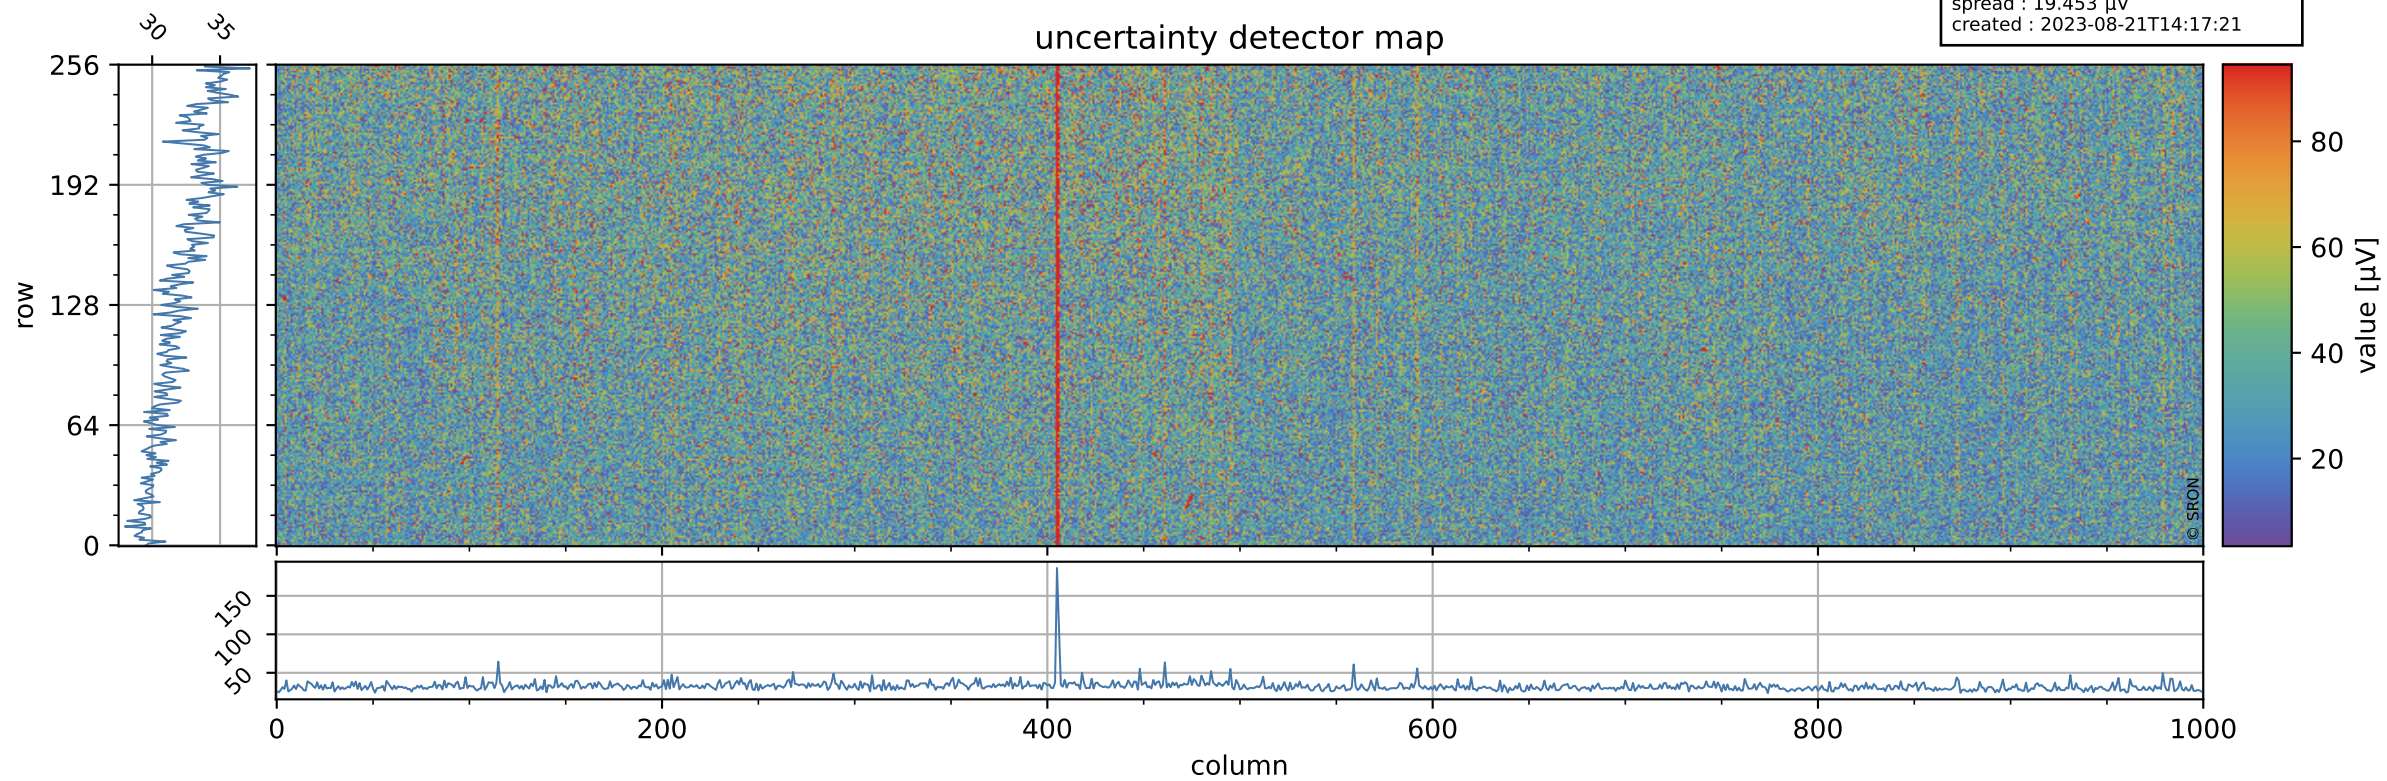

Tropomi SWIR offset (official)

orbits : 20 in [4552, 4597]
coverage : 2018-08-30 / 2018-09-02
median : 0.52597 V
spread : 0.035934 V
created : 2023-08-21T14:17:20

value detector map

Tropomi SWIR offset (official)

orbits : 20 in [4552, 4597]
coverage : 2018-08-30 / 2018-09-02
median : 32.664 μV
spread : 19.453 μV
created : 2023-08-21T14:17:21

Tropomi SWIR offset (official)

orbits : 20 in [4552, 4597]
coverage : 2018-08-30 / 2018-09-02
median : -0.055925 mV
spread : 0.32799 mV
created : 2023-08-21T14:17:21

value compared with SWIR offset CKD

Tropomi SWIR offset (official) ground-tracks of Sentinel-5P

orbits : 20 in [4552, 4597]
coverage : 2018-08-30 / 2018-09-02
created : 2023-08-21T14:17:21

Tropomi SWIR offset (official)

orbits : [2827, 4597]
coverage : 2018-04-30 / 2018-09-02
created : 2023-08-21T14:17:21

trend of detector median & temperatures