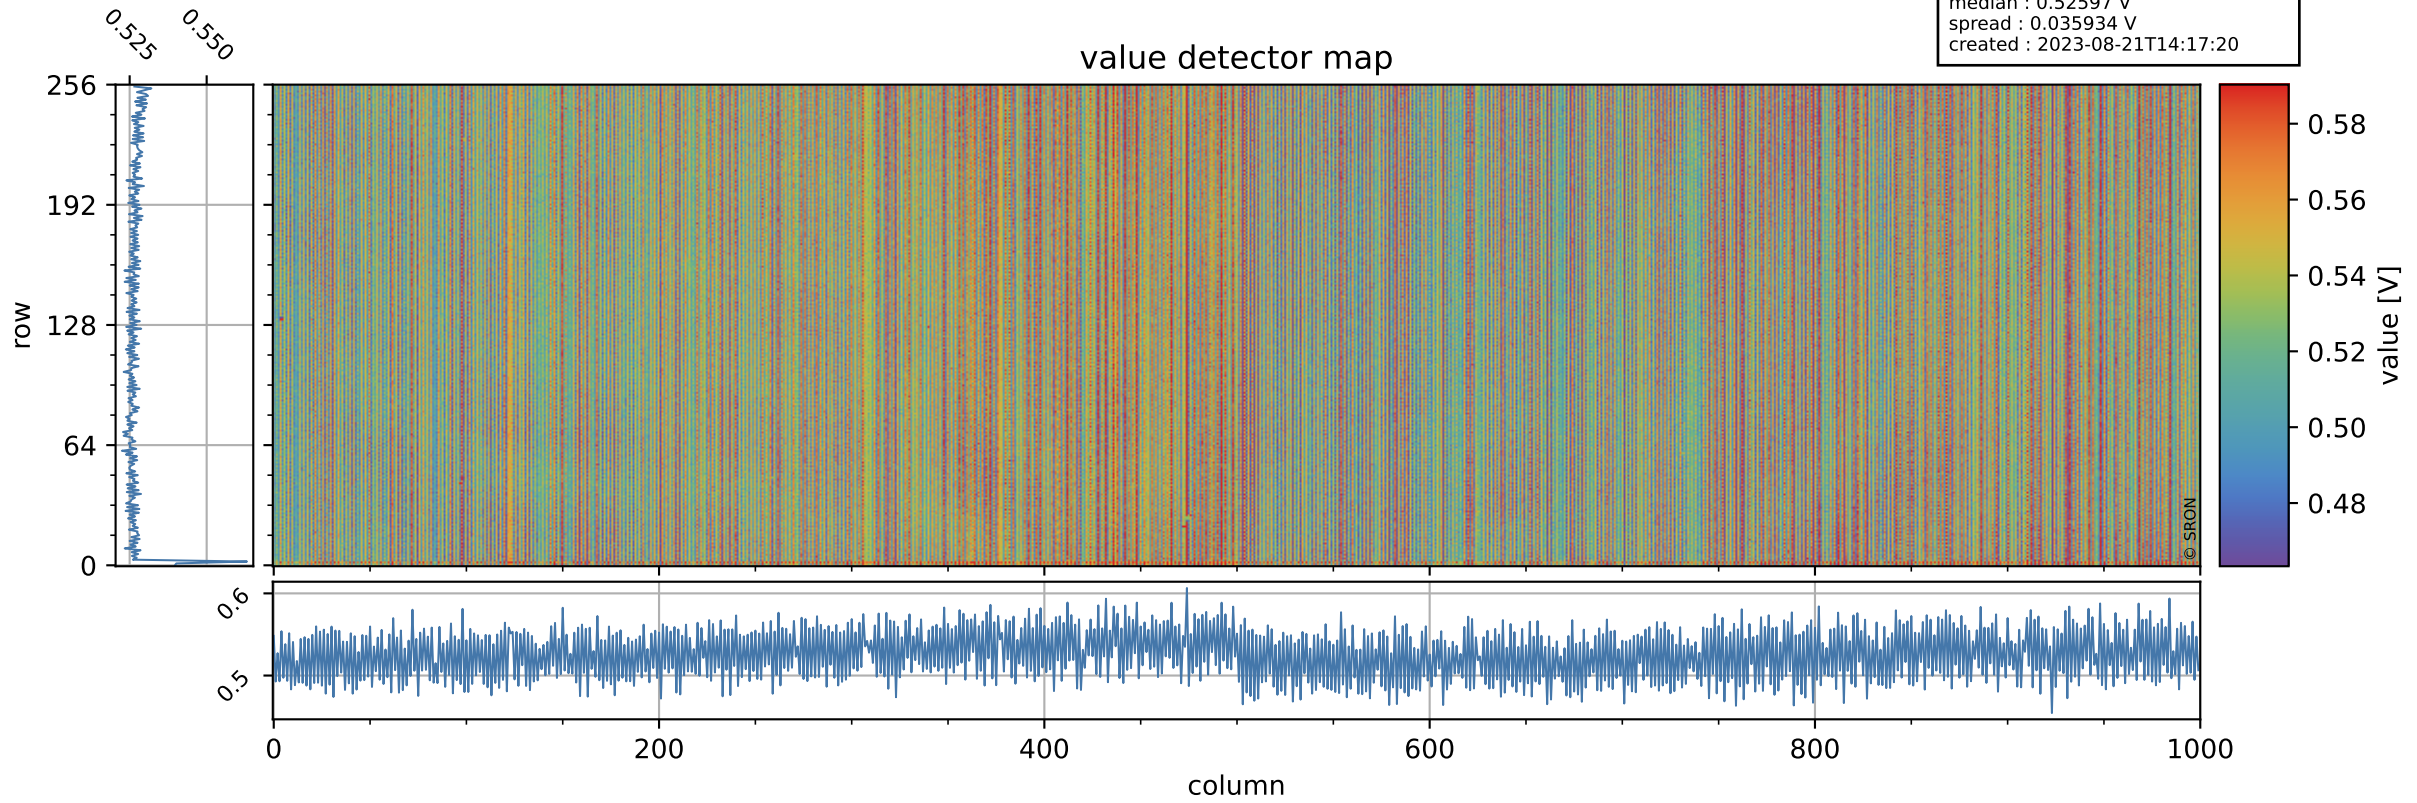

Tropomi SWIR offset (official)

orbits : 20 in [4552, 4597]
coverage : 2018-08-30 / 2018-09-02
median : 0.52597 V
spread : 0.035934 V
created : 2023-08-21T14:17:20

value detector map

Tropomi SWIR offset (official)

orbits : 20 in [4552, 4597]
coverage : 2018-08-30 / 2018-09-02
median : 32.664 μV
spread : 19.453 μV
created : 2023-08-21T14:17:21

Tropomi SWIR offset (official)

orbits : 20 in [4552, 4597]
coverage : 2018-08-30 / 2018-09-02
median : -0.055925 mV
spread : 0.32799 mV
created : 2023-08-21T14:17:21

value compared with SWIR offset CKD

Tropomi SWIR offset (official) ground-tracks of Sentinel-5P

orbits : 20 in [4552, 4597]
coverage : 2018-08-30 / 2018-09-02
created : 2023-08-21T14:17:21

Tropomi SWIR offset (official)

orbits : [2827, 4597]
coverage : 2018-04-30 / 2018-09-02
created : 2023-08-21T14:17:21

trend of detector median & temperatures