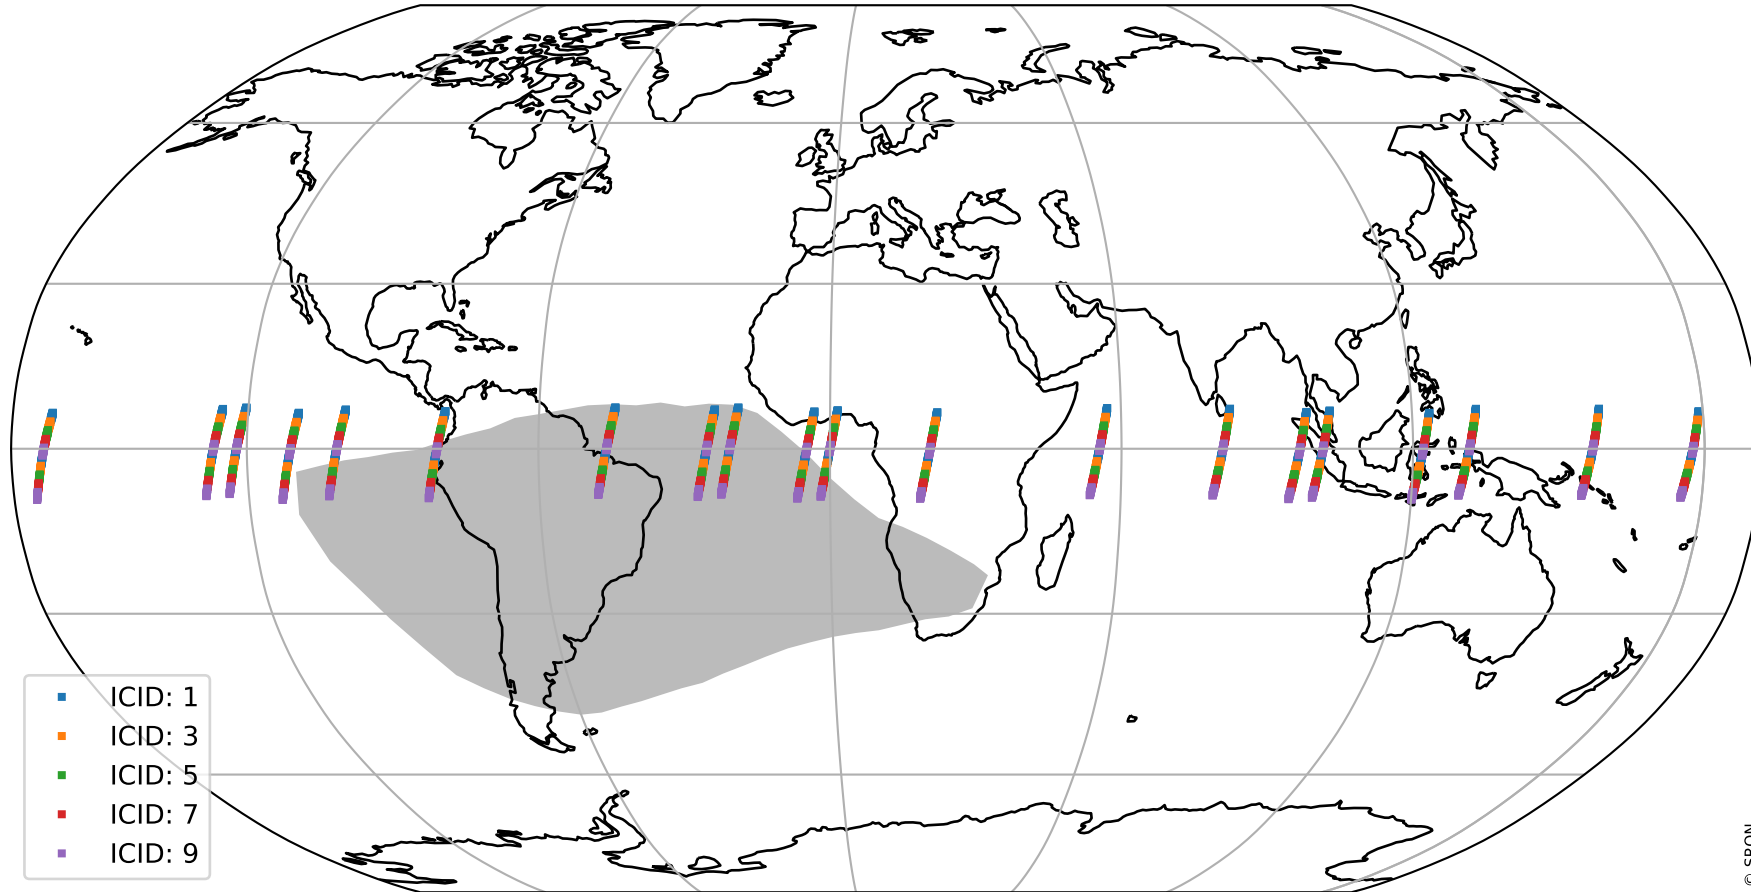

Tropomi SWIR offset (official)

orbits : 20 in [4552, 4597]
coverage : 2018-08-30 / 2018-09-02
median : 0.52597 V
spread : 0.035934 V
created : 2023-08-21T14:17:20

value detector map

Tropomi SWIR offset (official)

orbits : 20 in [4552, 4597]
coverage : 2018-08-30 / 2018-09-02
median : 32.664 μV
spread : 19.453 μV
created : 2023-08-21T14:17:21

Tropomi SWIR offset (official)

orbits : 20 in [4552, 4597]
coverage : 2018-08-30 / 2018-09-02
median : -0.055925 mV
spread : 0.32799 mV
created : 2023-08-21T14:17:21

value compared with SWIR offset CKD

Tropomi SWIR offset (official) ground-tracks of Sentinel-5P

orbits : 20 in [4552, 4597]
coverage : 2018-08-30 / 2018-09-02
created : 2023-08-21T14:17:21

Tropomi SWIR offset (official)

orbits : [2827, 4597]
coverage : 2018-04-30 / 2018-09-02
created : 2023-08-21T14:17:21

trend of detector median & temperatures