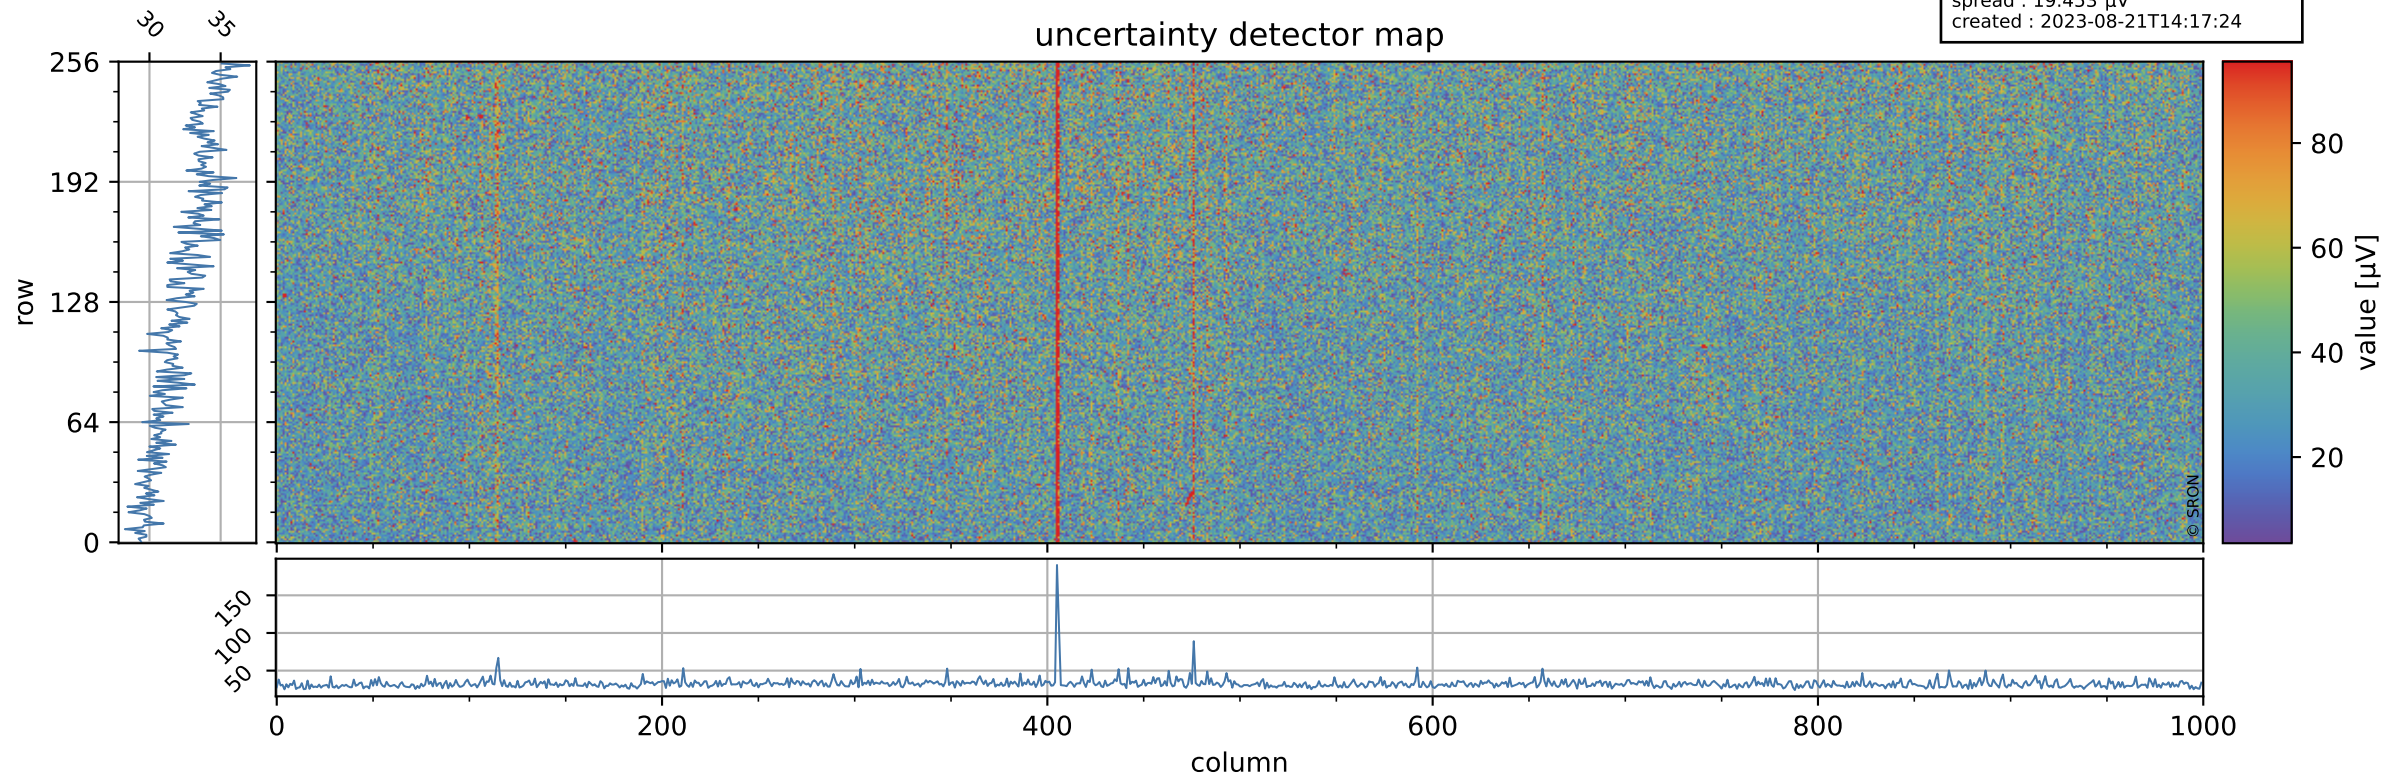

# Tropomi SWIR offset (official)

orbits : 20 in [4582, 4627]  
coverage : 2018-09-01 / 2018-09-04  
median : 0.52597 V  
spread : 0.035939 V  
created : 2023-08-21T14:17:24

## value detector map

# Tropomi SWIR offset (official)

orbits : 20 in [4582, 4627]  
coverage : 2018-09-01 / 2018-09-04  
median : 32.891  $\mu\text{V}$   
spread : 19.453  $\mu\text{V}$   
created : 2023-08-21T14:17:24

# Tropomi SWIR offset (official) ground-tracks of Sentinel-5P

orbits : 20 in [4582, 4627]  
coverage : 2018-09-01 / 2018-09-04  
created : 2023-08-21T14:17:25