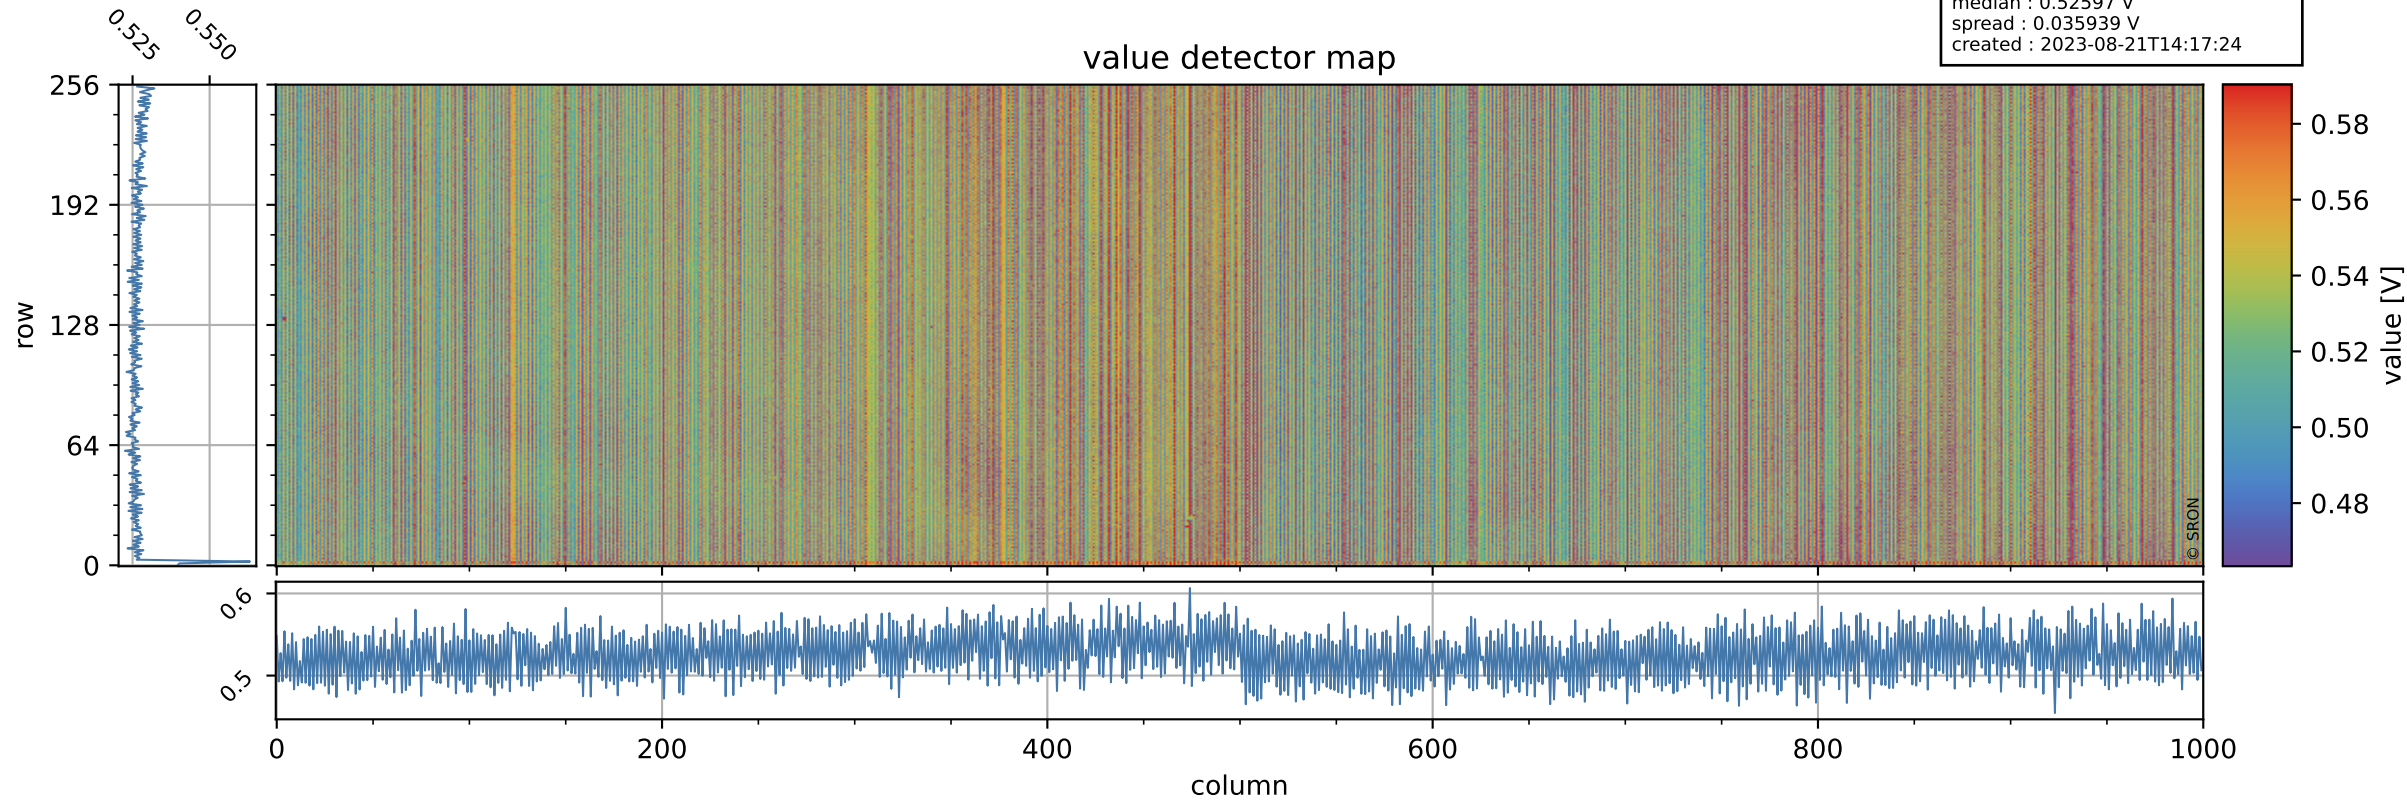

# Tropomi SWIR offset (official)

orbits : 20 in [4582, 4627]  
coverage : 2018-09-01 / 2018-09-04  
median : 0.52597 V  
spread : 0.035939 V  
created : 2023-08-21T14:17:24

## value detector map

# Tropomi SWIR offset (official)

orbits : 20 in [4582, 4627]  
coverage : 2018-09-01 / 2018-09-04  
median : 32.891  $\mu\text{V}$   
spread : 19.453  $\mu\text{V}$   
created : 2023-08-21T14:17:24

# Tropomi SWIR offset (official) ground-tracks of Sentinel-5P

orbits : 20 in [4582, 4627]  
coverage : 2018-09-01 / 2018-09-04  
created : 2023-08-21T14:17:25