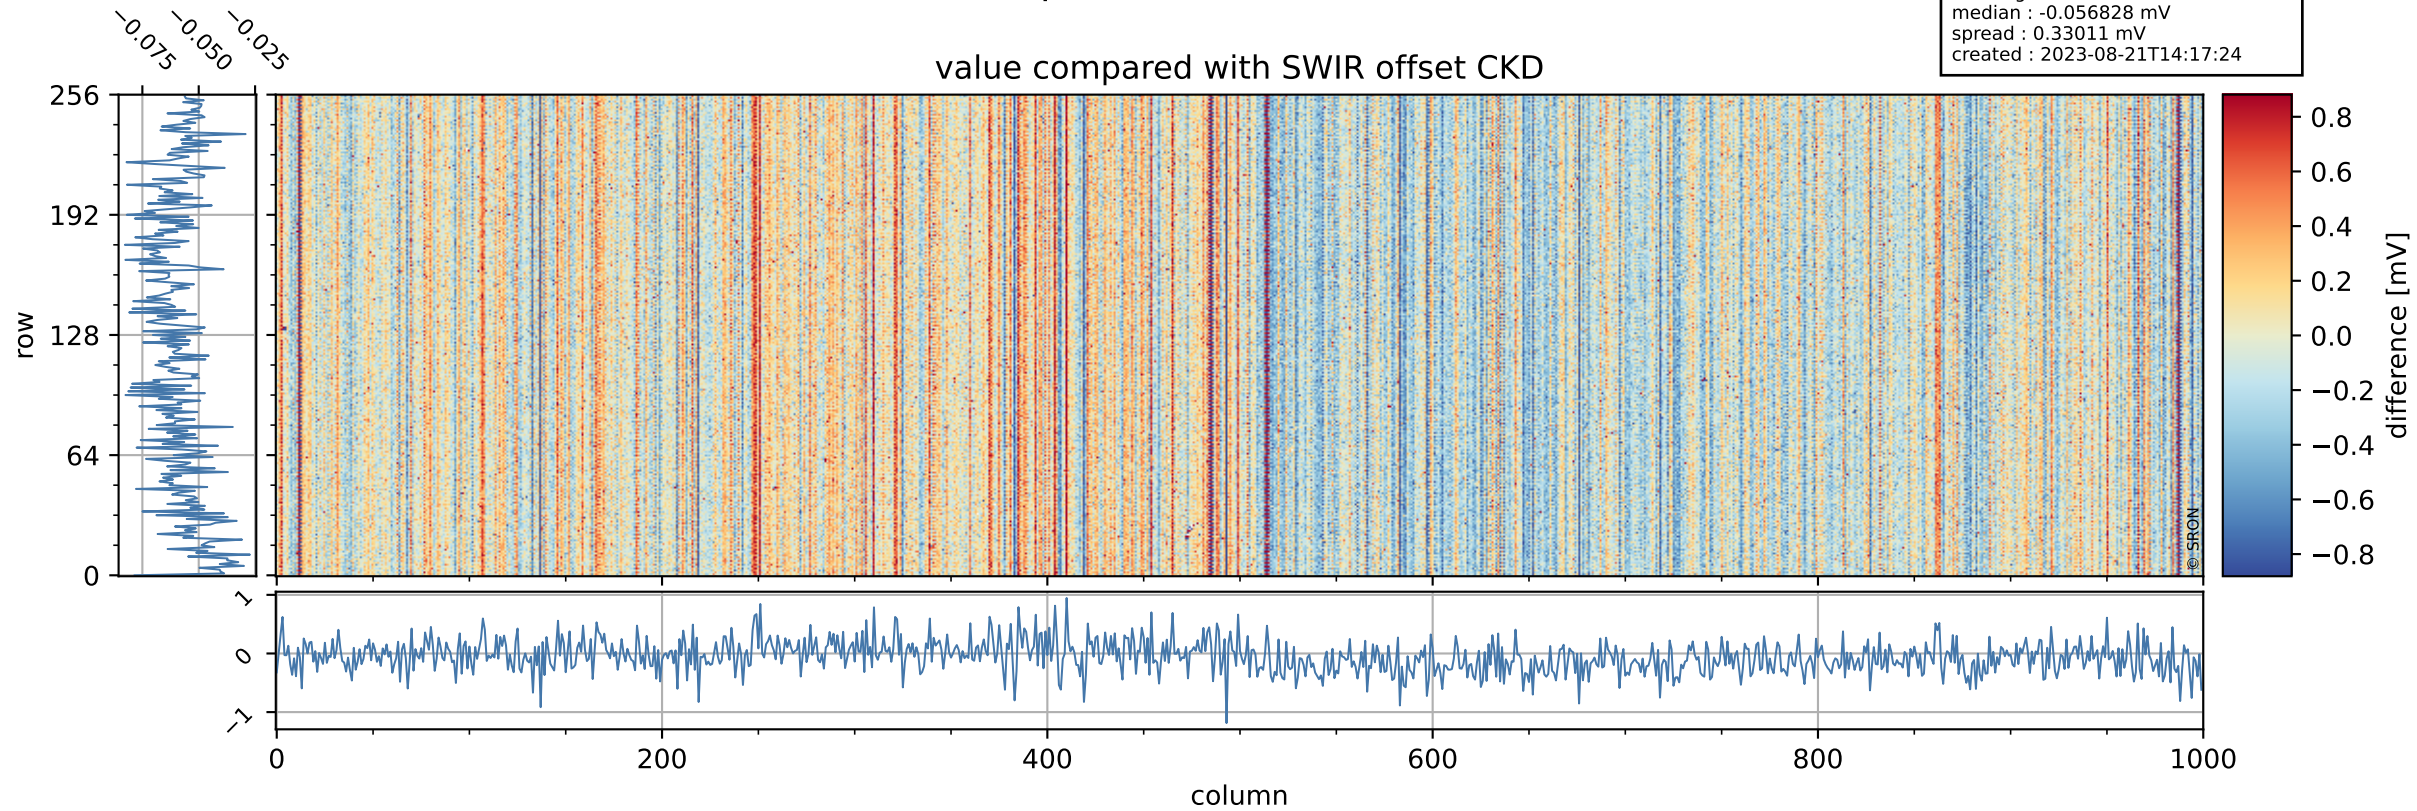

## value detector map

# Tropomi SWIR offset (official)

orbits : 20 in [4582, 4627]  
coverage : 2018-09-01 / 2018-09-04  
median : 32.891  $\mu\text{V}$   
spread : 19.453  $\mu\text{V}$   
created : 2023-08-21T14:17:24

# Tropomi SWIR offset (official)

orbits : 20 in [4582, 4627]  
coverage : 2018-09-01 / 2018-09-04  
median : -0.056828 mV  
spread : 0.33011 mV  
created : 2023-08-21T14:17:24

value compared with SWIR offset CKD

# Tropomi SWIR offset (official) ground-tracks of Sentinel-5P

orbits : 20 in [4582, 4627]  
coverage : 2018-09-01 / 2018-09-04  
created : 2023-08-21T14:17:25