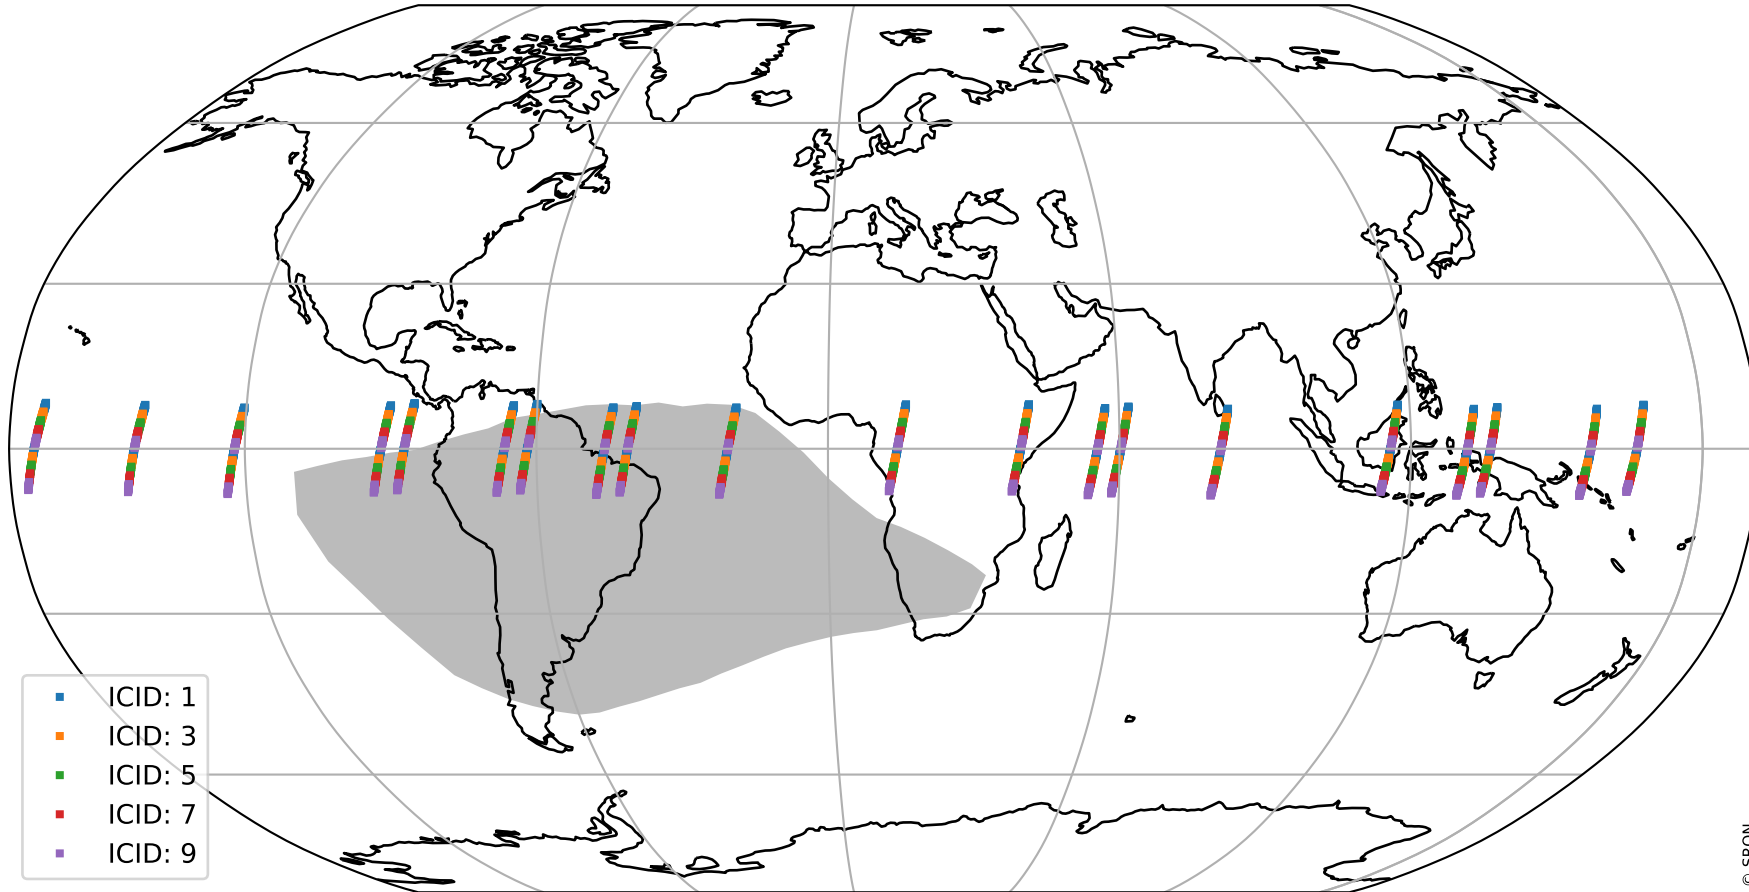

# Tropomi SWIR offset (official)

orbits : 20 in [4582, 4627]  
coverage : 2018-09-01 / 2018-09-04  
median : 32.891  $\mu\text{V}$   
spread : 19.453  $\mu\text{V}$   
created : 2023-08-21T14:17:24

# Tropomi SWIR offset (official)

orbits : 20 in [4582, 4627]  
coverage : 2018-09-01 / 2018-09-04  
median : -0.056828 mV  
spread : 0.33011 mV  
created : 2023-08-21T14:17:24

value compared with SWIR offset CKD

# Tropomi SWIR offset (official) ground-tracks of Sentinel-5P

orbits : 20 in [4582, 4627]  
coverage : 2018-09-01 / 2018-09-04  
created : 2023-08-21T14:17:25

# Tropomi SWIR offset (official)

orbits : [2827, 4627]  
coverage : 2018-04-30 / 2018-09-04  
created : 2023-08-21T14:17:25