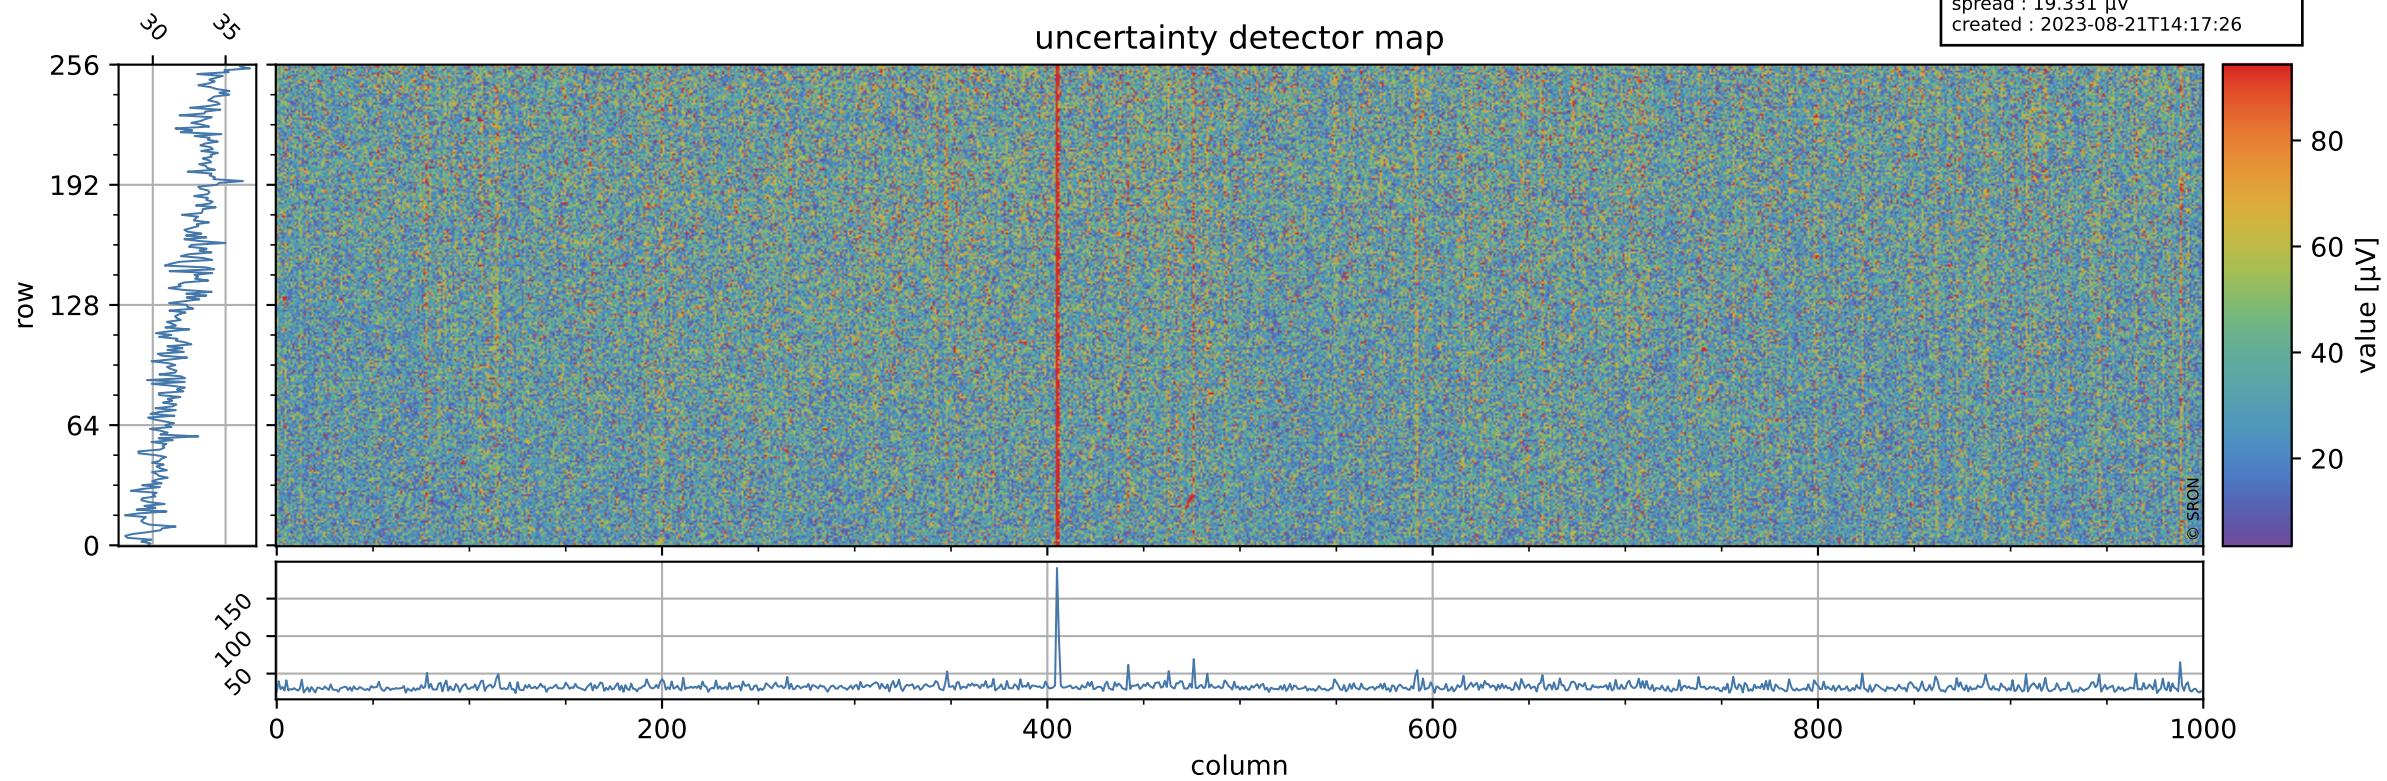

Tropomi SWIR offset (official)

orbits : 19 in [4597, 4642]
coverage : 2018-09-02 / 2018-09-05
median : 0.52597 V
spread : 0.035938 V
created : 2023-08-21T14:17:26

value detector map

Tropomi SWIR offset (official)

orbits : 19 in [4597, 4642]
coverage : 2018-09-02 / 2018-09-05
median : 32.726 μV
spread : 19.331 μV
created : 2023-08-21T14:17:26

Tropomi SWIR offset (official)

orbits : 19 in [4597, 4642]
coverage : 2018-09-02 / 2018-09-05
median : -0.059003 mV
spread : 0.32605 mV
created : 2023-08-21T14:17:26

value compared with SWIR offset CKD

Tropomi SWIR offset (official) ground-tracks of Sentinel-5P

orbits : 19 in [4597, 4642]
coverage : 2018-09-02 / 2018-09-05
created : 2023-08-21T14:17:27

Tropomi SWIR offset (official)

orbits : [2827, 4642]
coverage : 2018-04-30 / 2018-09-05
created : 2023-08-21T14:17:27

trend of detector median & temperatures