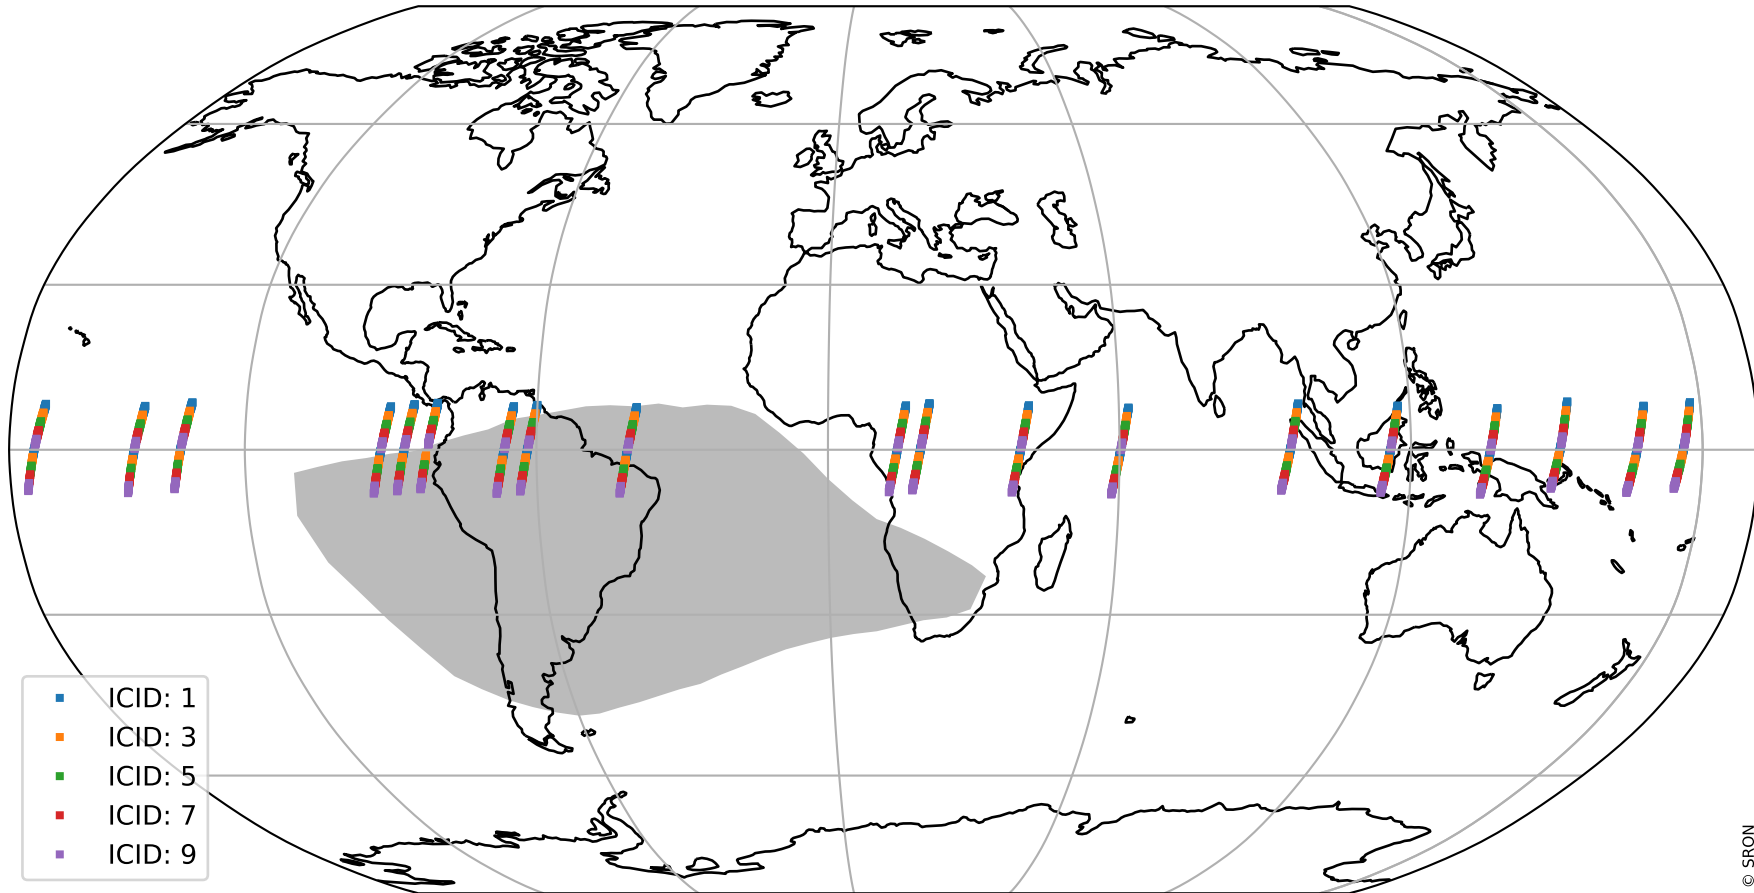

Tropomi SWIR offset (official)

orbits : 19 in [4597, 4642]
coverage : 2018-09-02 / 2018-09-05
median : 0.52597 V
spread : 0.035938 V
created : 2023-08-21T14:17:26

value detector map

Tropomi SWIR offset (official)

orbits : 19 in [4597, 4642]
coverage : 2018-09-02 / 2018-09-05
median : 32.726 μV
spread : 19.331 μV
created : 2023-08-21T14:17:26

Tropomi SWIR offset (official)

orbits : 19 in [4597, 4642]
coverage : 2018-09-02 / 2018-09-05
median : -0.059003 mV
spread : 0.32605 mV
created : 2023-08-21T14:17:26

value compared with SWIR offset CKD

Tropomi SWIR offset (official) ground-tracks of Sentinel-5P

orbits : 19 in [4597, 4642]
coverage : 2018-09-02 / 2018-09-05
created : 2023-08-21T14:17:27

Tropomi SWIR offset (official)

orbits : [2827, 4642]
coverage : 2018-04-30 / 2018-09-05
created : 2023-08-21T14:17:27

trend of detector median & temperatures