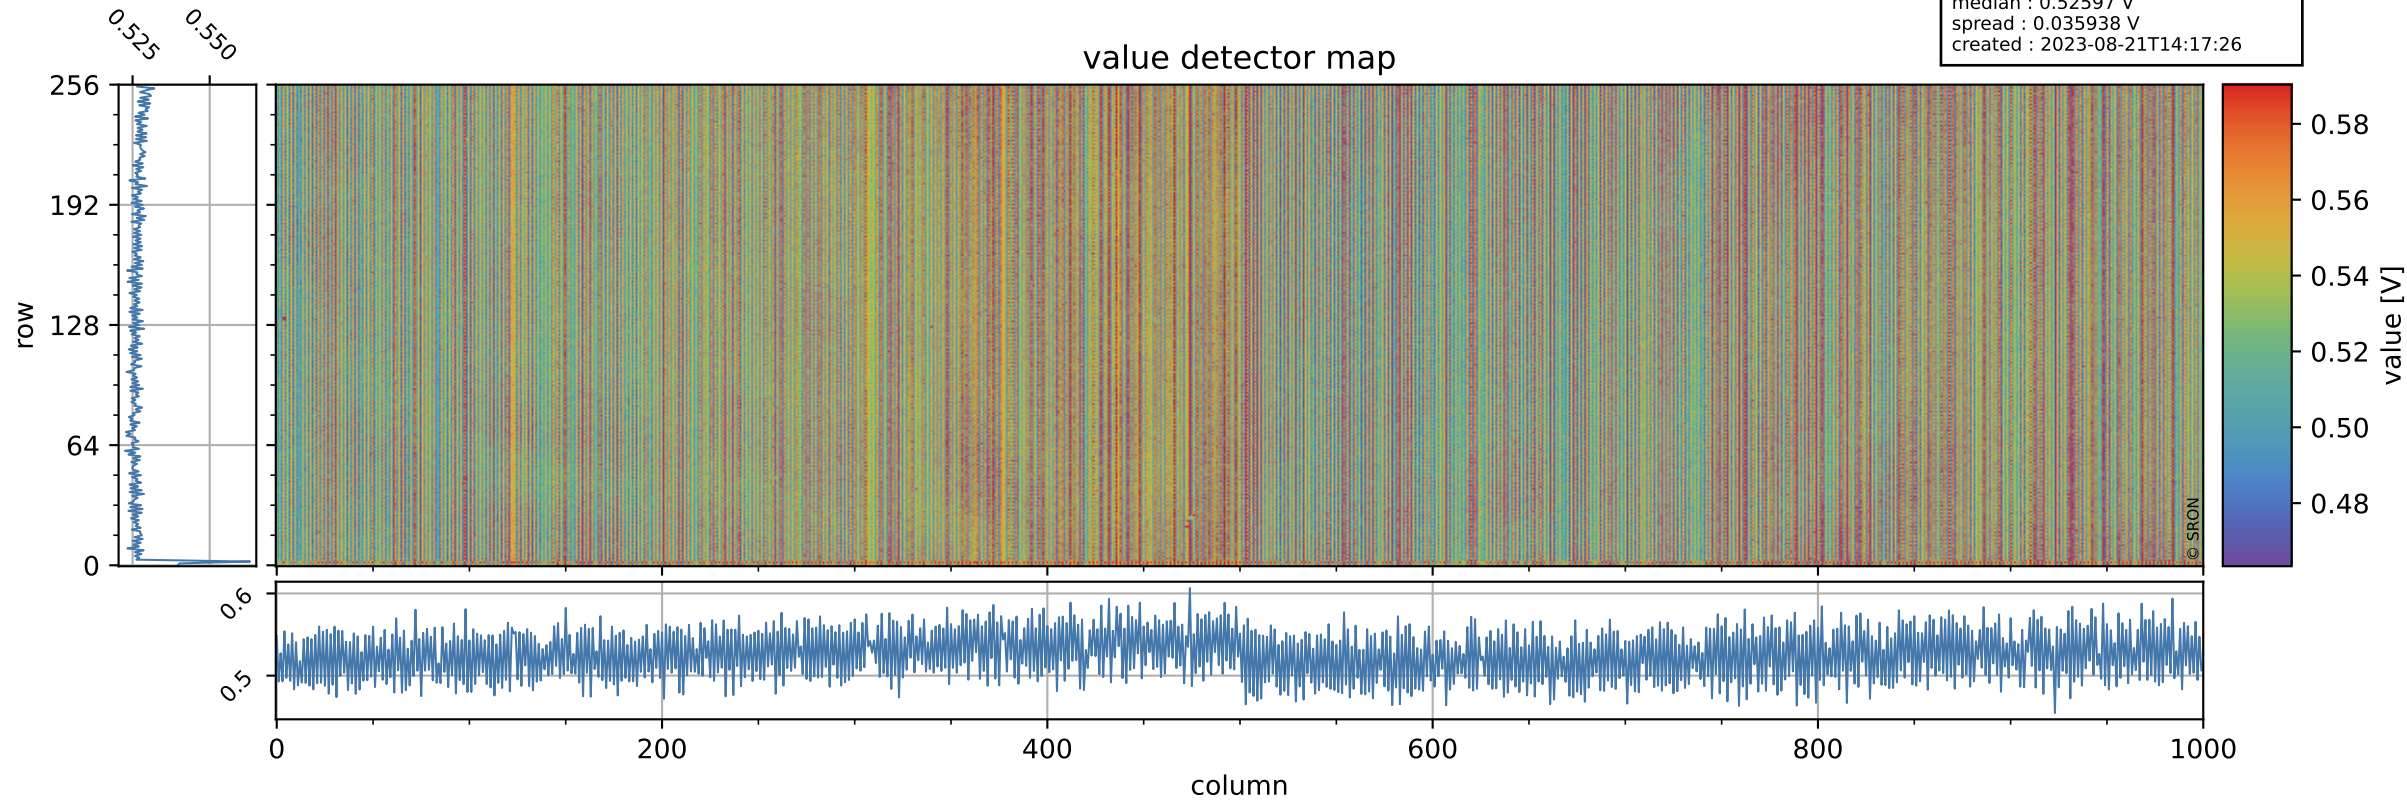

Tropomi SWIR offset (official)

orbits : 19 in [4597, 4642]
coverage : 2018-09-02 / 2018-09-05
median : 0.52597 V
spread : 0.035938 V
created : 2023-08-21T14:17:26

value detector map

Tropomi SWIR offset (official)

orbits : 19 in [4597, 4642]
coverage : 2018-09-02 / 2018-09-05
median : 32.726 μV
spread : 19.331 μV
created : 2023-08-21T14:17:26

Tropomi SWIR offset (official)

orbits : 19 in [4597, 4642]
coverage : 2018-09-02 / 2018-09-05
median : -0.059003 mV
spread : 0.32605 mV
created : 2023-08-21T14:17:26

value compared with SWIR offset CKD

Tropomi SWIR offset (official) ground-tracks of Sentinel-5P

orbits : 19 in [4597, 4642]
coverage : 2018-09-02 / 2018-09-05
created : 2023-08-21T14:17:27

Tropomi SWIR offset (official)

orbits : [2827, 4642]
coverage : 2018-04-30 / 2018-09-05
created : 2023-08-21T14:17:27

trend of detector median & temperatures