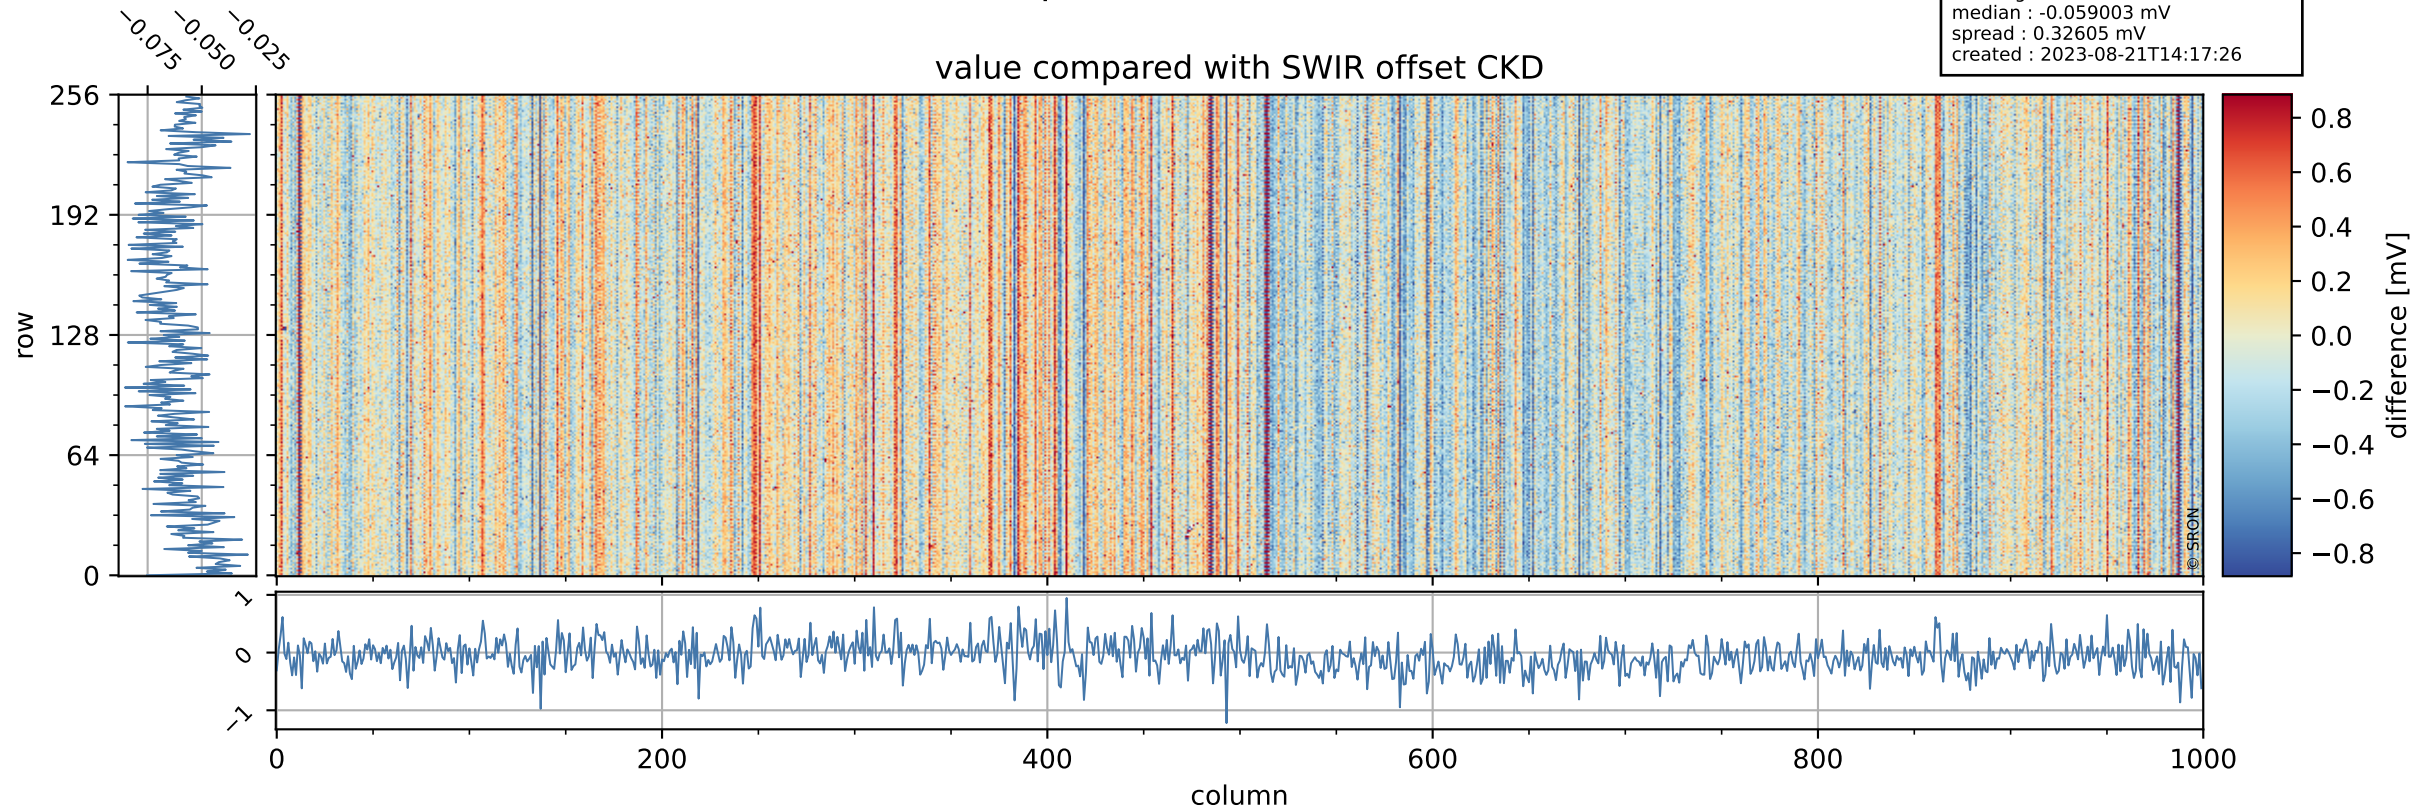

Tropomi SWIR offset (official)

orbits : 19 in [4597, 4642]
coverage : 2018-09-02 / 2018-09-05
median : 0.52597 V
spread : 0.035938 V
created : 2023-08-21T14:17:26

value detector map

Tropomi SWIR offset (official)

orbits : 19 in [4597, 4642]
coverage : 2018-09-02 / 2018-09-05
median : 32.726 μV
spread : 19.331 μV
created : 2023-08-21T14:17:26

Tropomi SWIR offset (official)

orbits : 19 in [4597, 4642]
coverage : 2018-09-02 / 2018-09-05
median : -0.059003 mV
spread : 0.32605 mV
created : 2023-08-21T14:17:26

value compared with SWIR offset CKD

Tropomi SWIR offset (official) ground-tracks of Sentinel-5P

orbits : 19 in [4597, 4642]
coverage : 2018-09-02 / 2018-09-05
created : 2023-08-21T14:17:27

Tropomi SWIR offset (official)

orbits : [2827, 4642]
coverage : 2018-04-30 / 2018-09-05
created : 2023-08-21T14:17:27

trend of detector median & temperatures