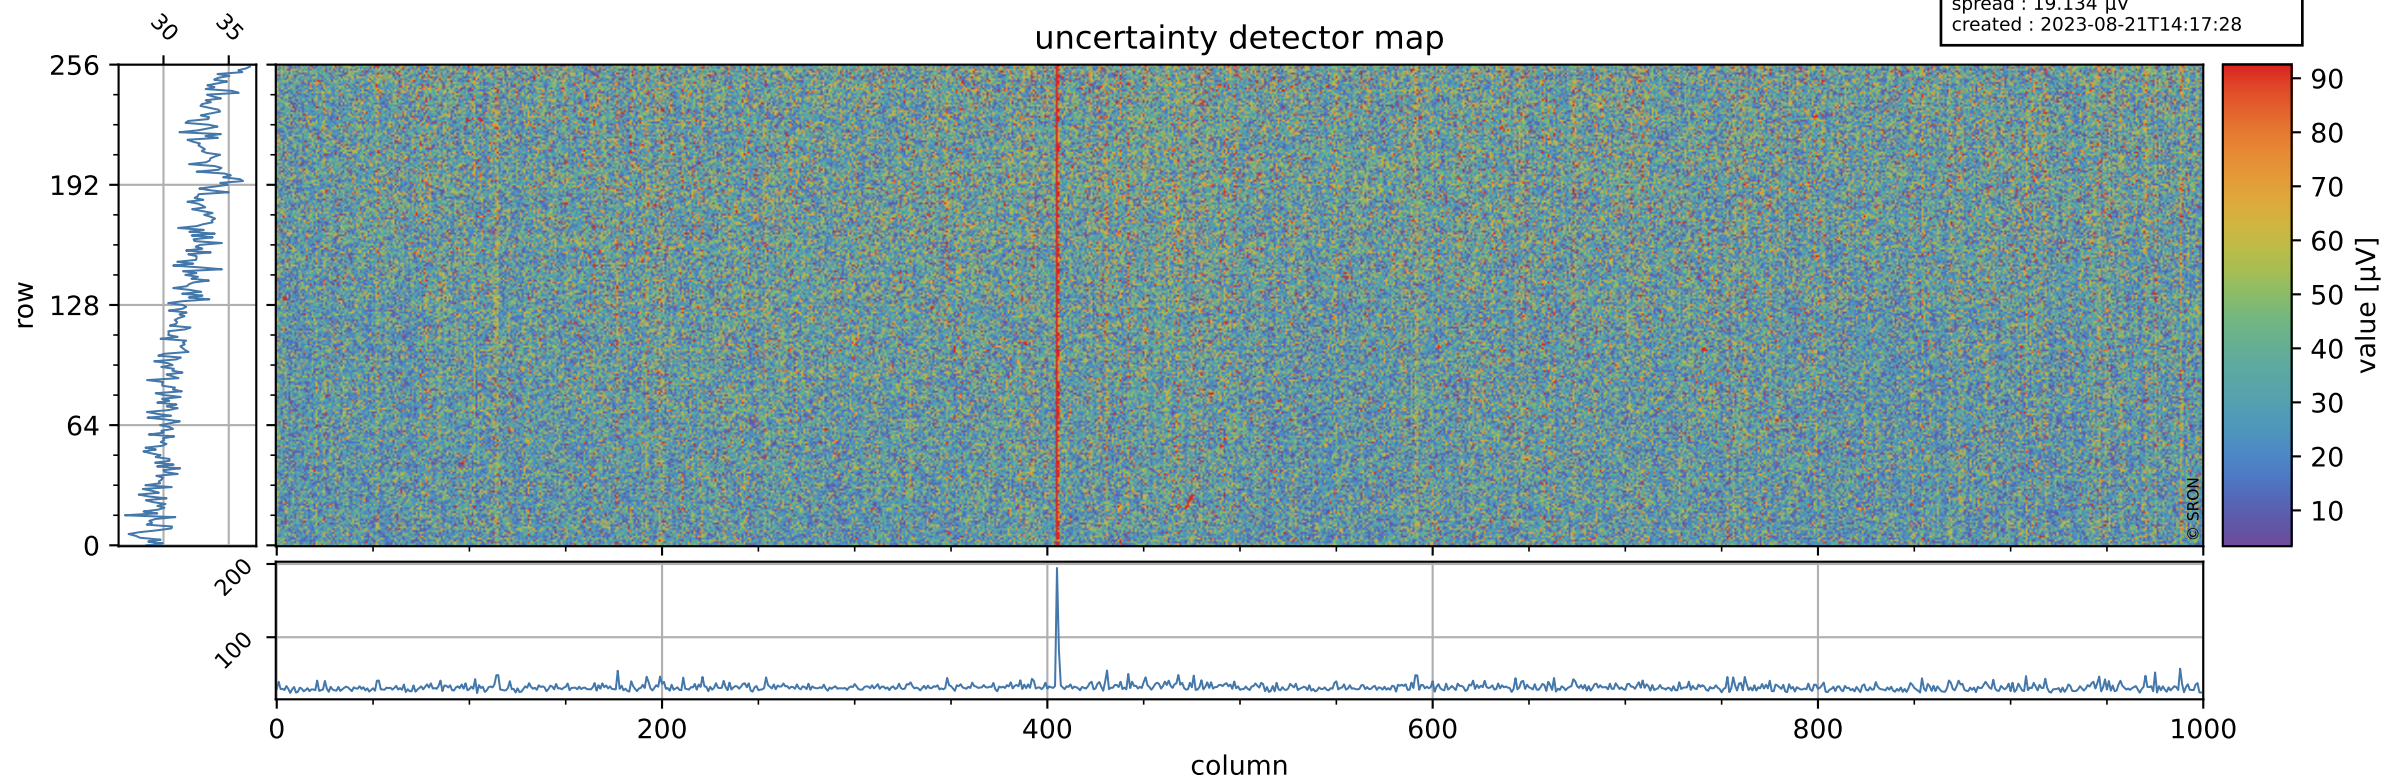

Tropomi SWIR offset (official)

orbits : 19 in [4612, 4657]
coverage : 2018-09-03 / 2018-09-06
median : 0.52596 V
spread : 0.035935 V
created : 2023-08-21T14:17:28

value detector map

Tropomi SWIR offset (official)

orbits : 19 in [4612, 4657]
coverage : 2018-09-03 / 2018-09-06
median : 32.307 μV
spread : 19.134 μV
created : 2023-08-21T14:17:28

Tropomi SWIR offset (official)

orbits : 19 in [4612, 4657]
coverage : 2018-09-03 / 2018-09-06
median : -0.060917 mV
spread : 0.3233 mV
created : 2023-08-21T14:17:28

value compared with SWIR offset CKD

Tropomi SWIR offset (official) ground-tracks of Sentinel-5P

orbits : 19 in [4612, 4657]
coverage : 2018-09-03 / 2018-09-06
created : 2023-08-21T14:17:28

Tropomi SWIR offset (official)

orbits : [2827, 4657]
coverage : 2018-04-30 / 2018-09-06
created : 2023-08-21T14:17:29

trend of detector median & temperatures