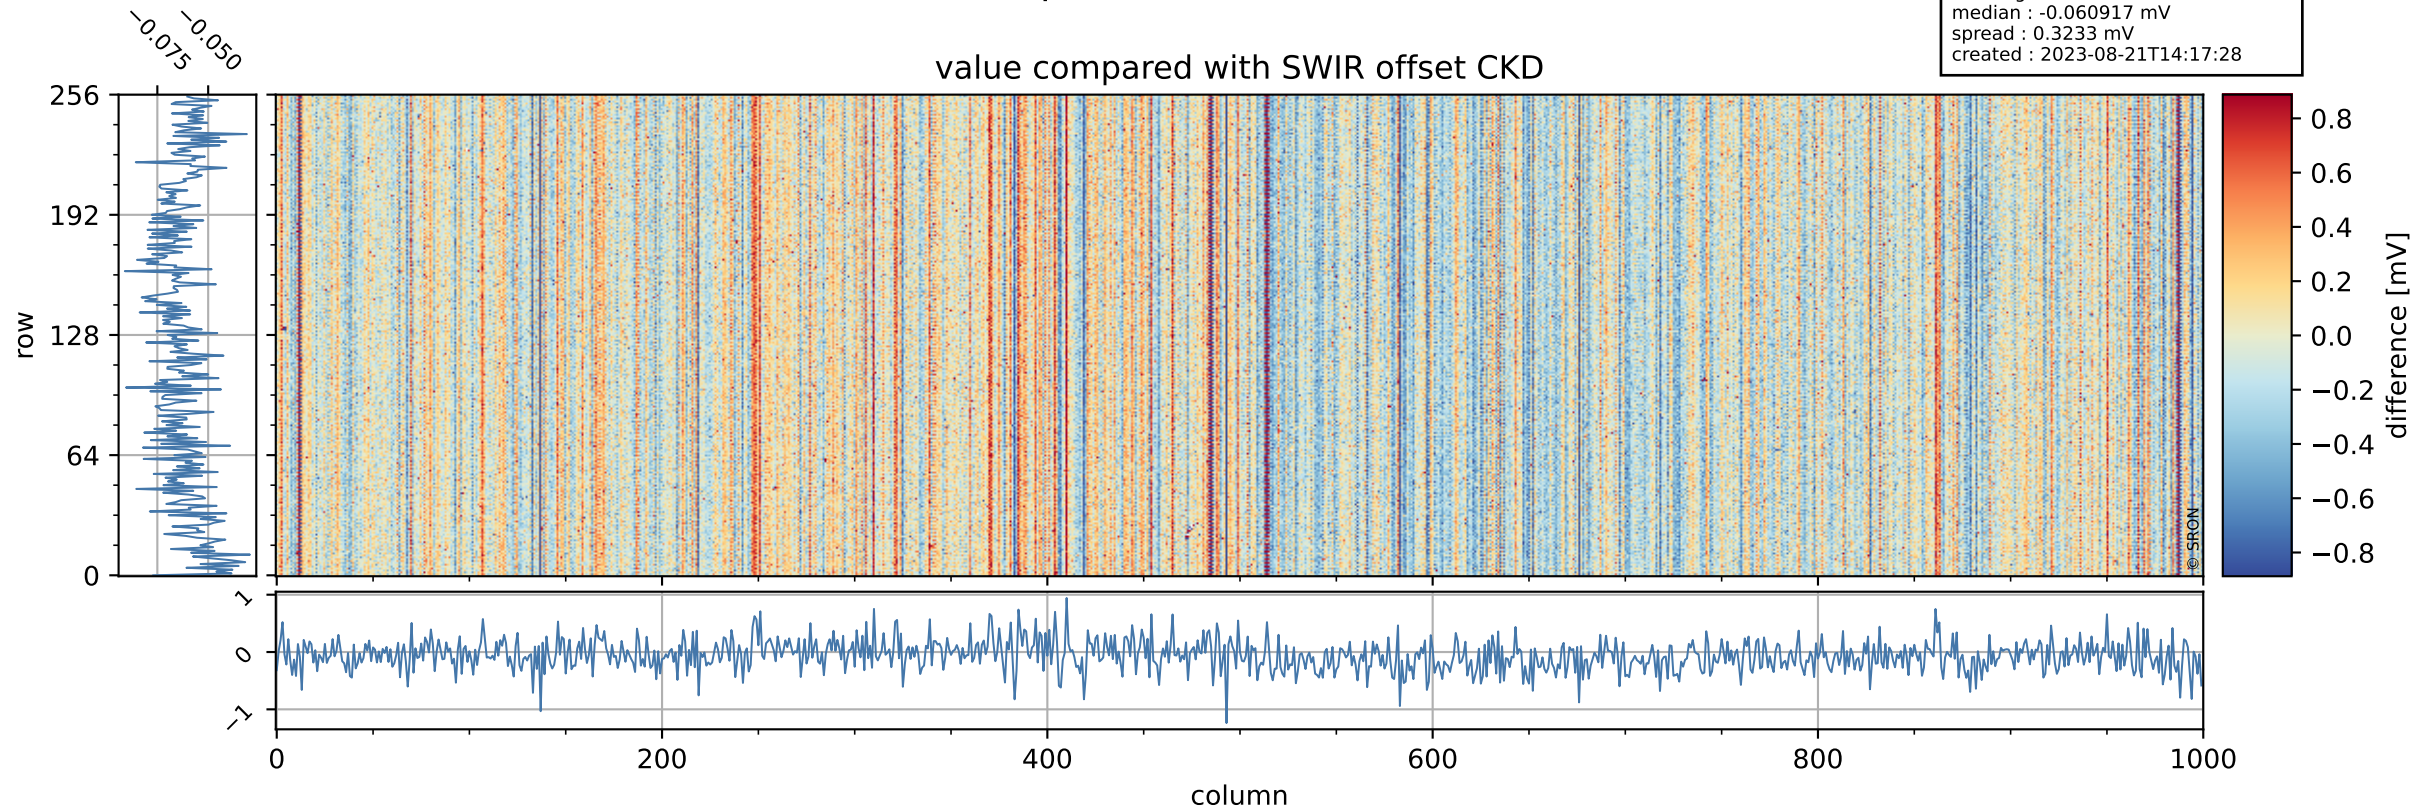

Tropomi SWIR offset (official)

orbits : 19 in [4612, 4657]
coverage : 2018-09-03 / 2018-09-06
median : 0.52596 V
spread : 0.035935 V
created : 2023-08-21T14:17:28

value detector map

Tropomi SWIR offset (official)

orbits : 19 in [4612, 4657]
coverage : 2018-09-03 / 2018-09-06
median : 32.307 μV
spread : 19.134 μV
created : 2023-08-21T14:17:28

Tropomi SWIR offset (official)

orbits : 19 in [4612, 4657]
coverage : 2018-09-03 / 2018-09-06
median : -0.060917 mV
spread : 0.3233 mV
created : 2023-08-21T14:17:28

value compared with SWIR offset CKD

Tropomi SWIR offset (official) ground-tracks of Sentinel-5P

orbits : 19 in [4612, 4657]
coverage : 2018-09-03 / 2018-09-06
created : 2023-08-21T14:17:28

Tropomi SWIR offset (official)

orbits : [2827, 4657]
coverage : 2018-04-30 / 2018-09-06
created : 2023-08-21T14:17:29

trend of detector median & temperatures