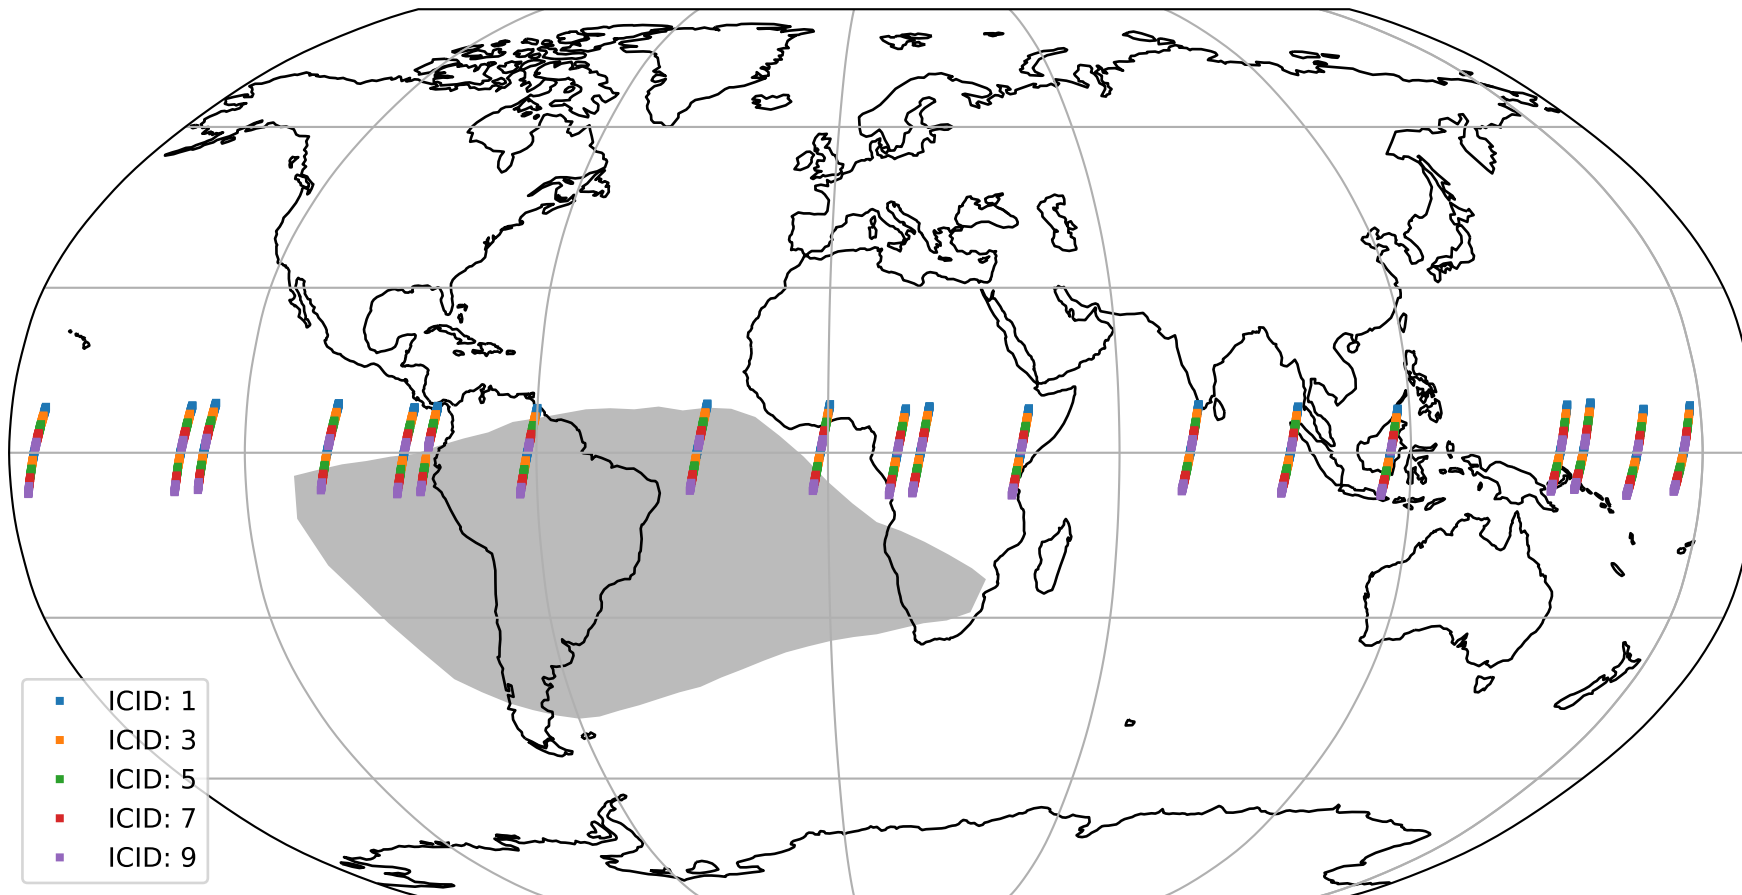

Tropomi SWIR offset (official)

orbits : 19 in [4612, 4657]
coverage : 2018-09-03 / 2018-09-06
median : 0.52596 V
spread : 0.035935 V
created : 2023-08-21T14:17:28

value detector map

Tropomi SWIR offset (official)

orbits : 19 in [4612, 4657]
coverage : 2018-09-03 / 2018-09-06
median : 32.307 μV
spread : 19.134 μV
created : 2023-08-21T14:17:28

Tropomi SWIR offset (official)

orbits : 19 in [4612, 4657]
coverage : 2018-09-03 / 2018-09-06
median : -0.060917 mV
spread : 0.3233 mV
created : 2023-08-21T14:17:28

value compared with SWIR offset CKD

Tropomi SWIR offset (official) ground-tracks of Sentinel-5P

orbits : 19 in [4612, 4657]
coverage : 2018-09-03 / 2018-09-06
created : 2023-08-21T14:17:28

Tropomi SWIR offset (official)

orbits : [2827, 4657]
coverage : 2018-04-30 / 2018-09-06
created : 2023-08-21T14:17:29

trend of detector median & temperatures