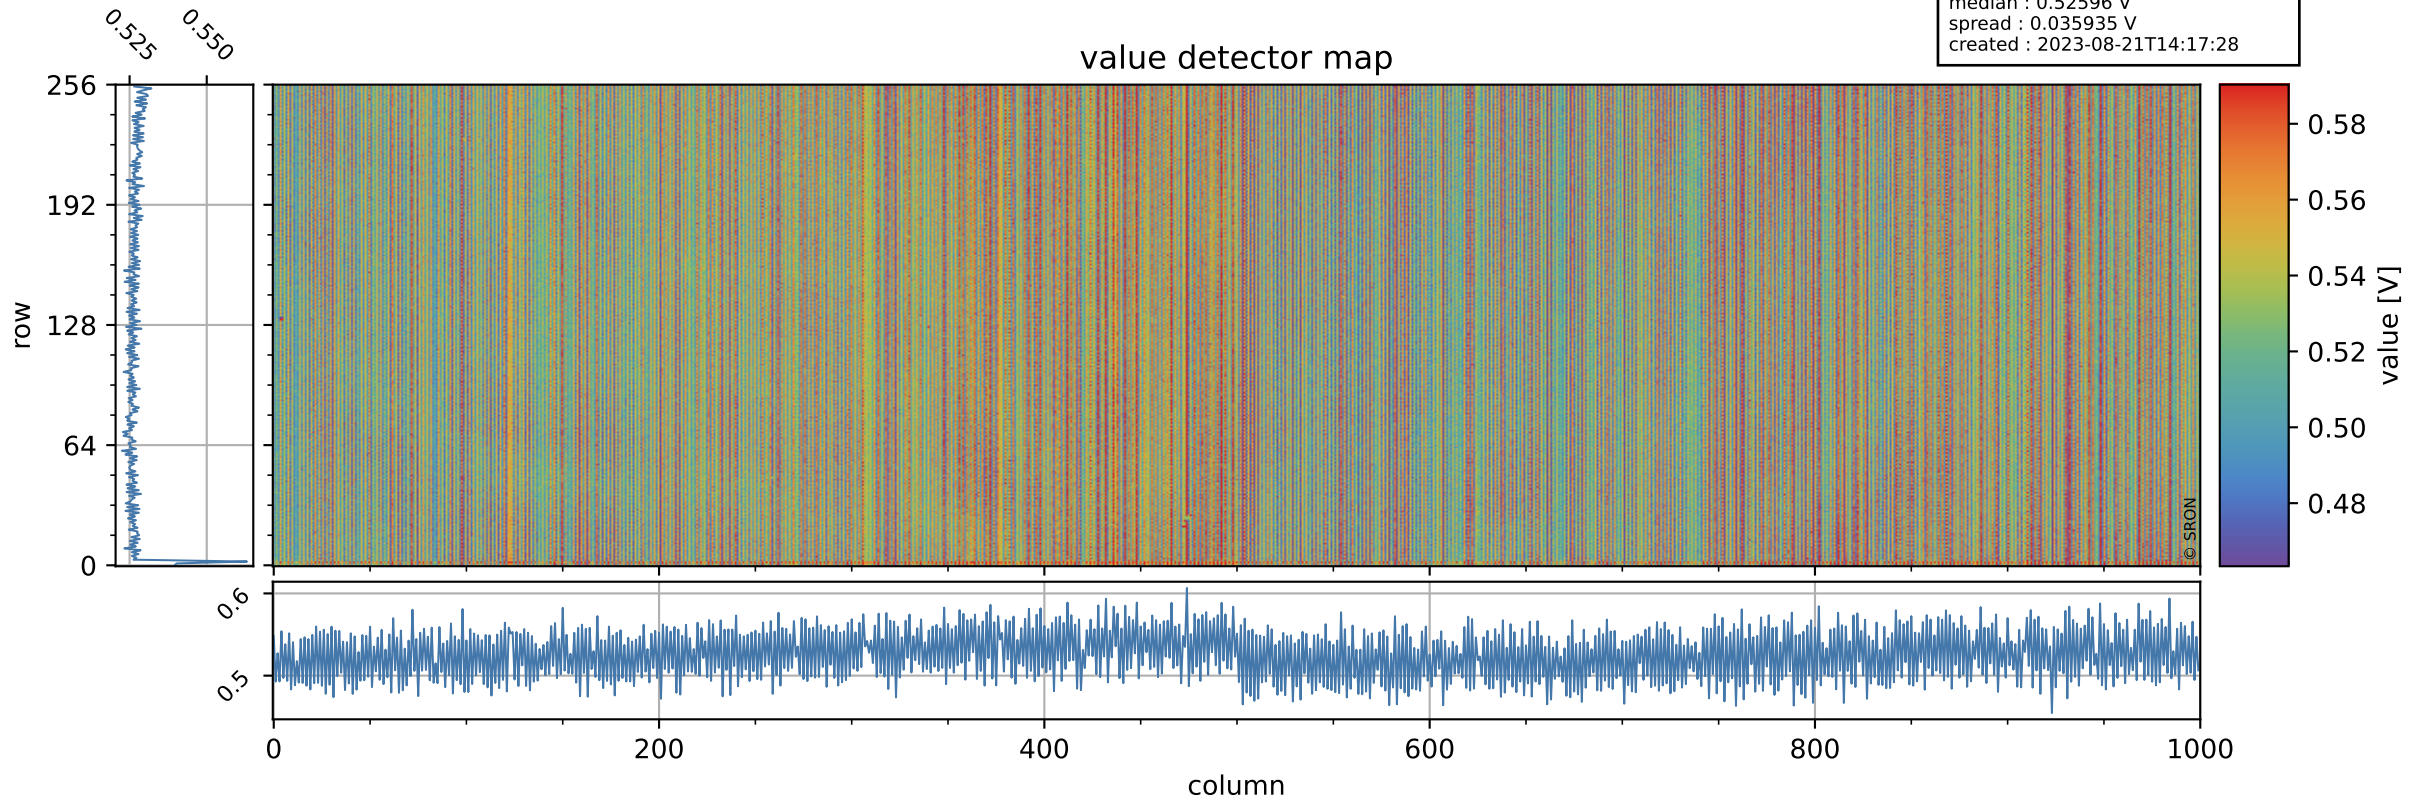

Tropomi SWIR offset (official)

orbits : 19 in [4612, 4657]
coverage : 2018-09-03 / 2018-09-06
median : 0.52596 V
spread : 0.035935 V
created : 2023-08-21T14:17:28

value detector map

Tropomi SWIR offset (official)

orbits : 19 in [4612, 4657]
coverage : 2018-09-03 / 2018-09-06
median : 32.307 μV
spread : 19.134 μV
created : 2023-08-21T14:17:28

Tropomi SWIR offset (official)

orbits : 19 in [4612, 4657]
coverage : 2018-09-03 / 2018-09-06
median : -0.060917 mV
spread : 0.3233 mV
created : 2023-08-21T14:17:28

value compared with SWIR offset CKD

Tropomi SWIR offset (official) ground-tracks of Sentinel-5P

orbits : 19 in [4612, 4657]
coverage : 2018-09-03 / 2018-09-06
created : 2023-08-21T14:17:28

Tropomi SWIR offset (official)

orbits : [2827, 4657]
coverage : 2018-04-30 / 2018-09-06
created : 2023-08-21T14:17:29

trend of detector median & temperatures