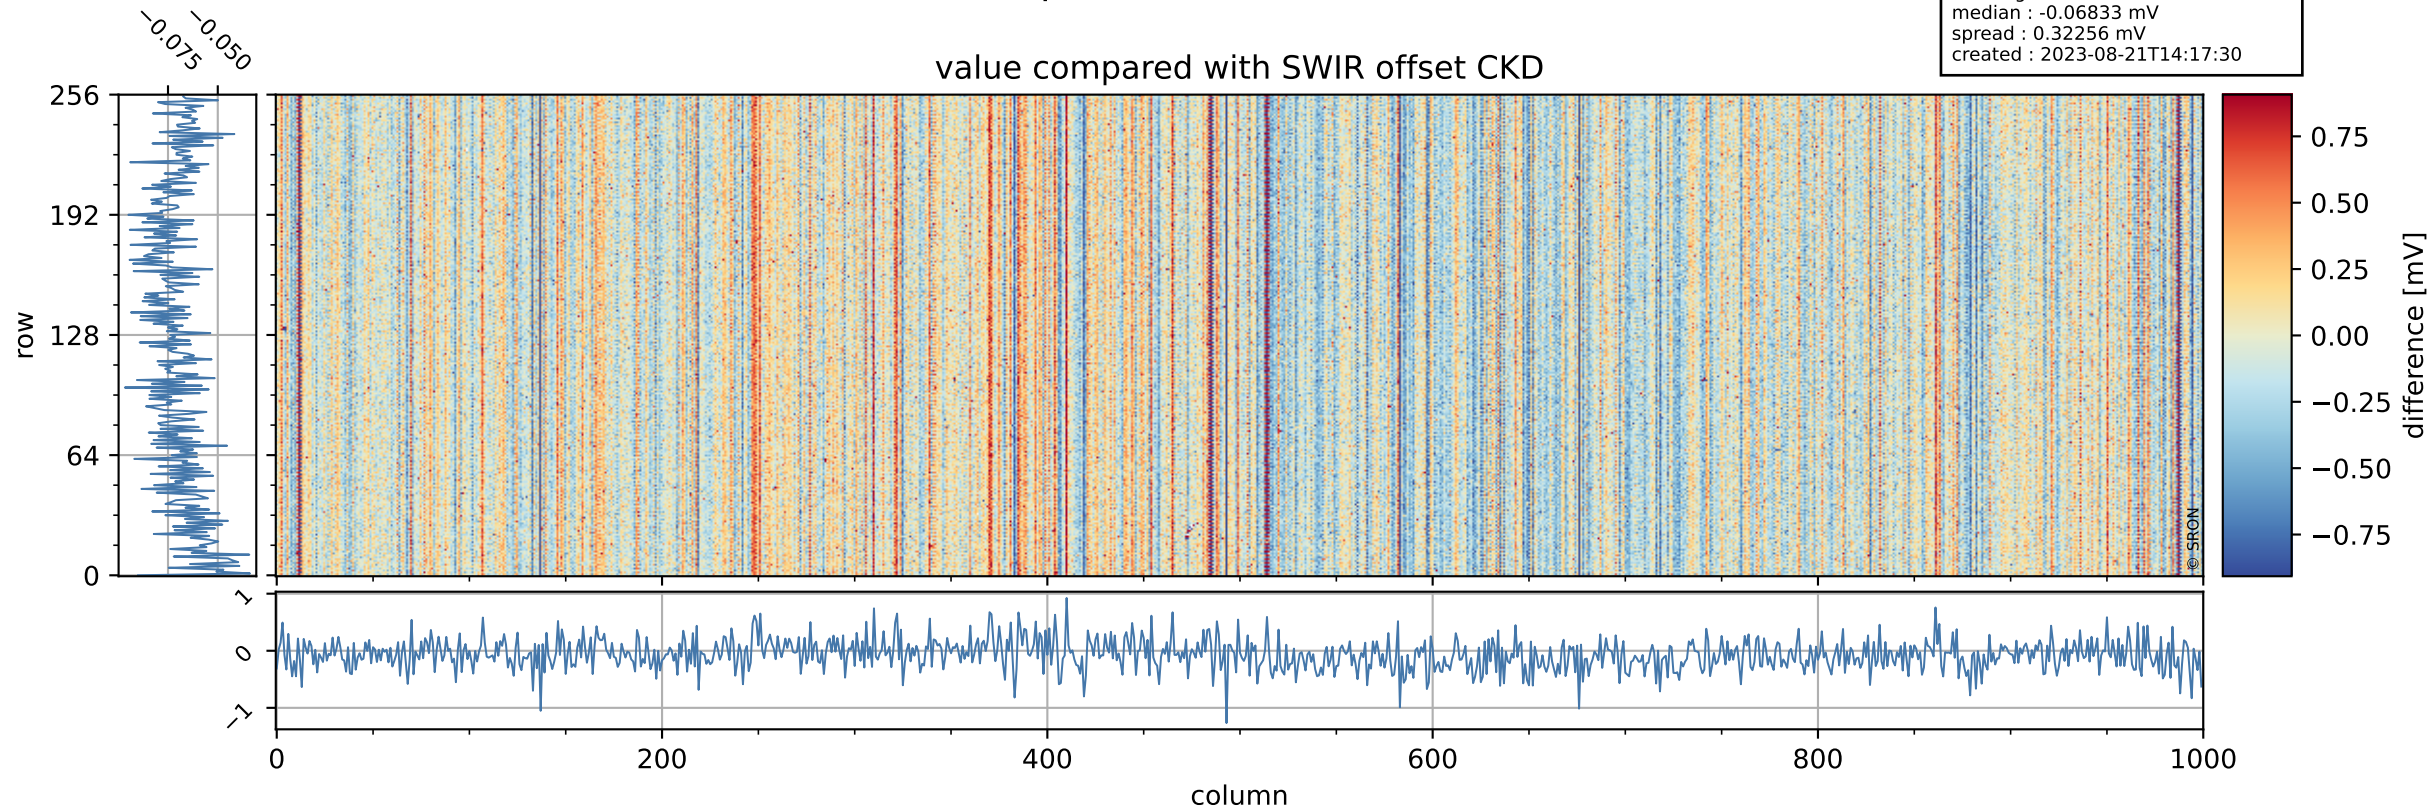

Tropomi SWIR offset (official)

orbits : 17 in [4627, 4672]
coverage : 2018-09-04 / 2018-09-07
median : 0.52596 V
spread : 0.035935 V
created : 2023-08-21T14:17:29

value detector map

Tropomi SWIR offset (official)

orbits : 17 in [4627, 4672]
coverage : 2018-09-04 / 2018-09-07
median : 33.261 μV
spread : 19.566 μV
created : 2023-08-21T14:17:30

Tropomi SWIR offset (official)

orbits : 17 in [4627, 4672]
coverage : 2018-09-04 / 2018-09-07
median : -0.06833 mV
spread : 0.32256 mV
created : 2023-08-21T14:17:30

value compared with SWIR offset CKD

Tropomi SWIR offset (official) ground-tracks of Sentinel-5P

orbits : 17 in [4627, 4672]
coverage : 2018-09-04 / 2018-09-07
created : 2023-08-21T14:17:30

Tropomi SWIR offset (official)

orbits : [2827, 4672]
coverage : 2018-04-30 / 2018-09-07
created : 2023-08-21T14:17:31

trend of detector median & temperatures