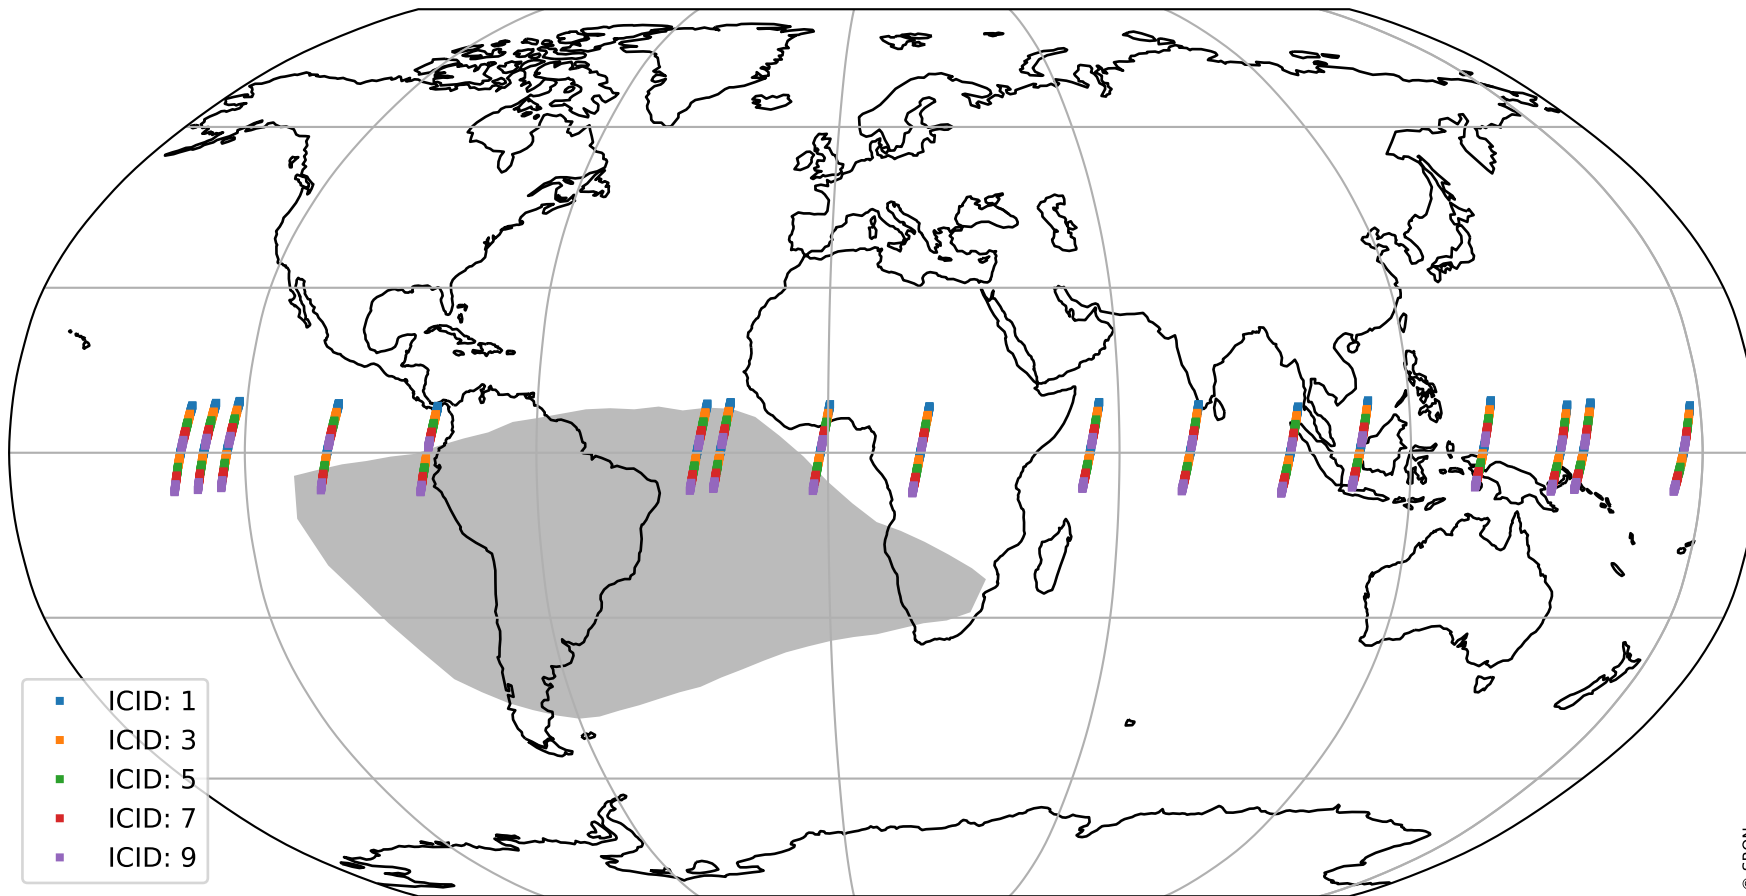

Tropomi SWIR offset (official)

orbits : 17 in [4627, 4672]
coverage : 2018-09-04 / 2018-09-07
median : 0.52596 V
spread : 0.035935 V
created : 2023-08-21T14:17:29

value detector map

Tropomi SWIR offset (official)

orbits : 17 in [4627, 4672]
coverage : 2018-09-04 / 2018-09-07
median : 33.261 μV
spread : 19.566 μV
created : 2023-08-21T14:17:30

Tropomi SWIR offset (official)

orbits : 17 in [4627, 4672]
coverage : 2018-09-04 / 2018-09-07
median : -0.06833 mV
spread : 0.32256 mV
created : 2023-08-21T14:17:30

value compared with SWIR offset CKD

Tropomi SWIR offset (official) ground-tracks of Sentinel-5P

orbits : 17 in [4627, 4672]
coverage : 2018-09-04 / 2018-09-07
created : 2023-08-21T14:17:30

Tropomi SWIR offset (official)

orbits : [2827, 4672]
coverage : 2018-04-30 / 2018-09-07
created : 2023-08-21T14:17:31

trend of detector median & temperatures