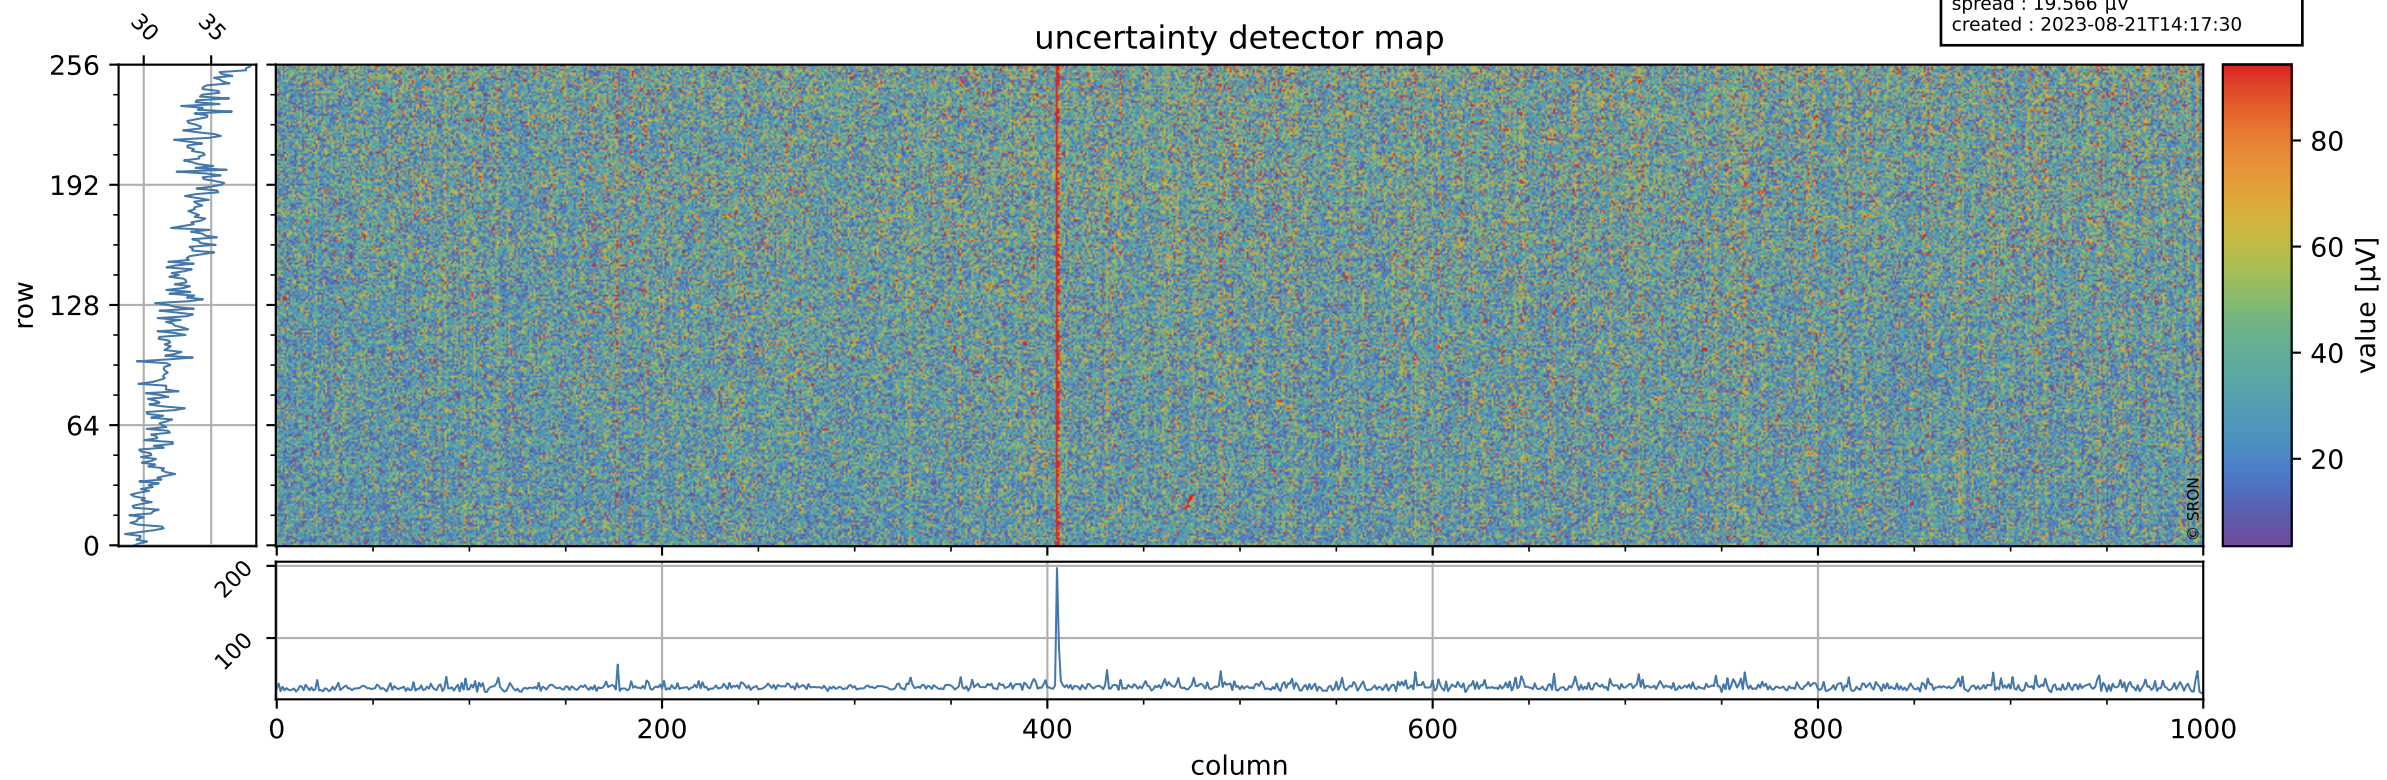

Tropomi SWIR offset (official)

orbits : 17 in [4627, 4672]
coverage : 2018-09-04 / 2018-09-07
median : 0.52596 V
spread : 0.035935 V
created : 2023-08-21T14:17:29

value detector map

Tropomi SWIR offset (official)

orbits : 17 in [4627, 4672]
coverage : 2018-09-04 / 2018-09-07
median : 33.261 μV
spread : 19.566 μV
created : 2023-08-21T14:17:30

Tropomi SWIR offset (official)

orbits : 17 in [4627, 4672]
coverage : 2018-09-04 / 2018-09-07
median : -0.06833 mV
spread : 0.32256 mV
created : 2023-08-21T14:17:30

value compared with SWIR offset CKD

Tropomi SWIR offset (official) ground-tracks of Sentinel-5P

orbits : 17 in [4627, 4672]
coverage : 2018-09-04 / 2018-09-07
created : 2023-08-21T14:17:30

Tropomi SWIR offset (official)

orbits : [2827, 4672]
coverage : 2018-04-30 / 2018-09-07
created : 2023-08-21T14:17:31

trend of detector median & temperatures