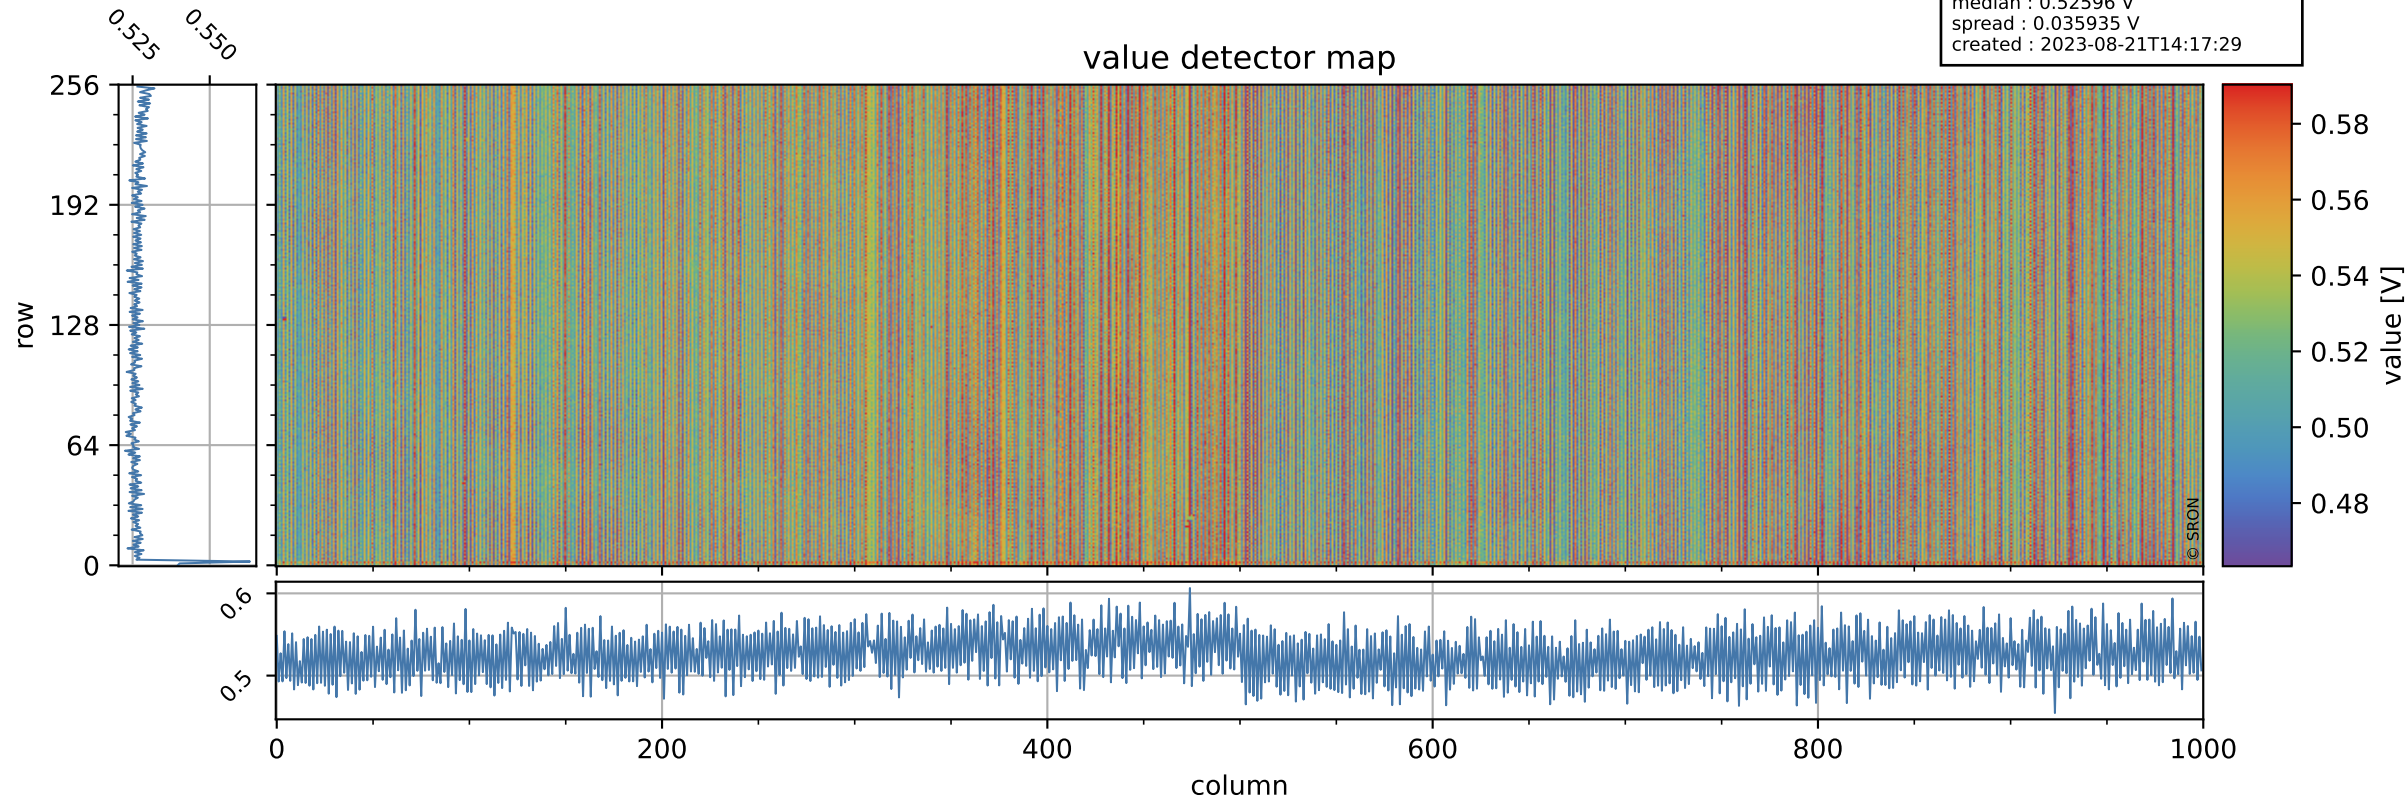

Tropomi SWIR offset (official)

orbits : 17 in [4627, 4672]
coverage : 2018-09-04 / 2018-09-07
median : 0.52596 V
spread : 0.035935 V
created : 2023-08-21T14:17:29

value detector map

Tropomi SWIR offset (official)

orbits : 17 in [4627, 4672]
coverage : 2018-09-04 / 2018-09-07
median : 33.261 μV
spread : 19.566 μV
created : 2023-08-21T14:17:30

Tropomi SWIR offset (official)

orbits : 17 in [4627, 4672]
coverage : 2018-09-04 / 2018-09-07
median : -0.06833 mV
spread : 0.32256 mV
created : 2023-08-21T14:17:30

value compared with SWIR offset CKD

Tropomi SWIR offset (official) ground-tracks of Sentinel-5P

orbits : 17 in [4627, 4672]
coverage : 2018-09-04 / 2018-09-07
created : 2023-08-21T14:17:30

Tropomi SWIR offset (official)

orbits : [2827, 4672]
coverage : 2018-04-30 / 2018-09-07
created : 2023-08-21T14:17:31

trend of detector median & temperatures