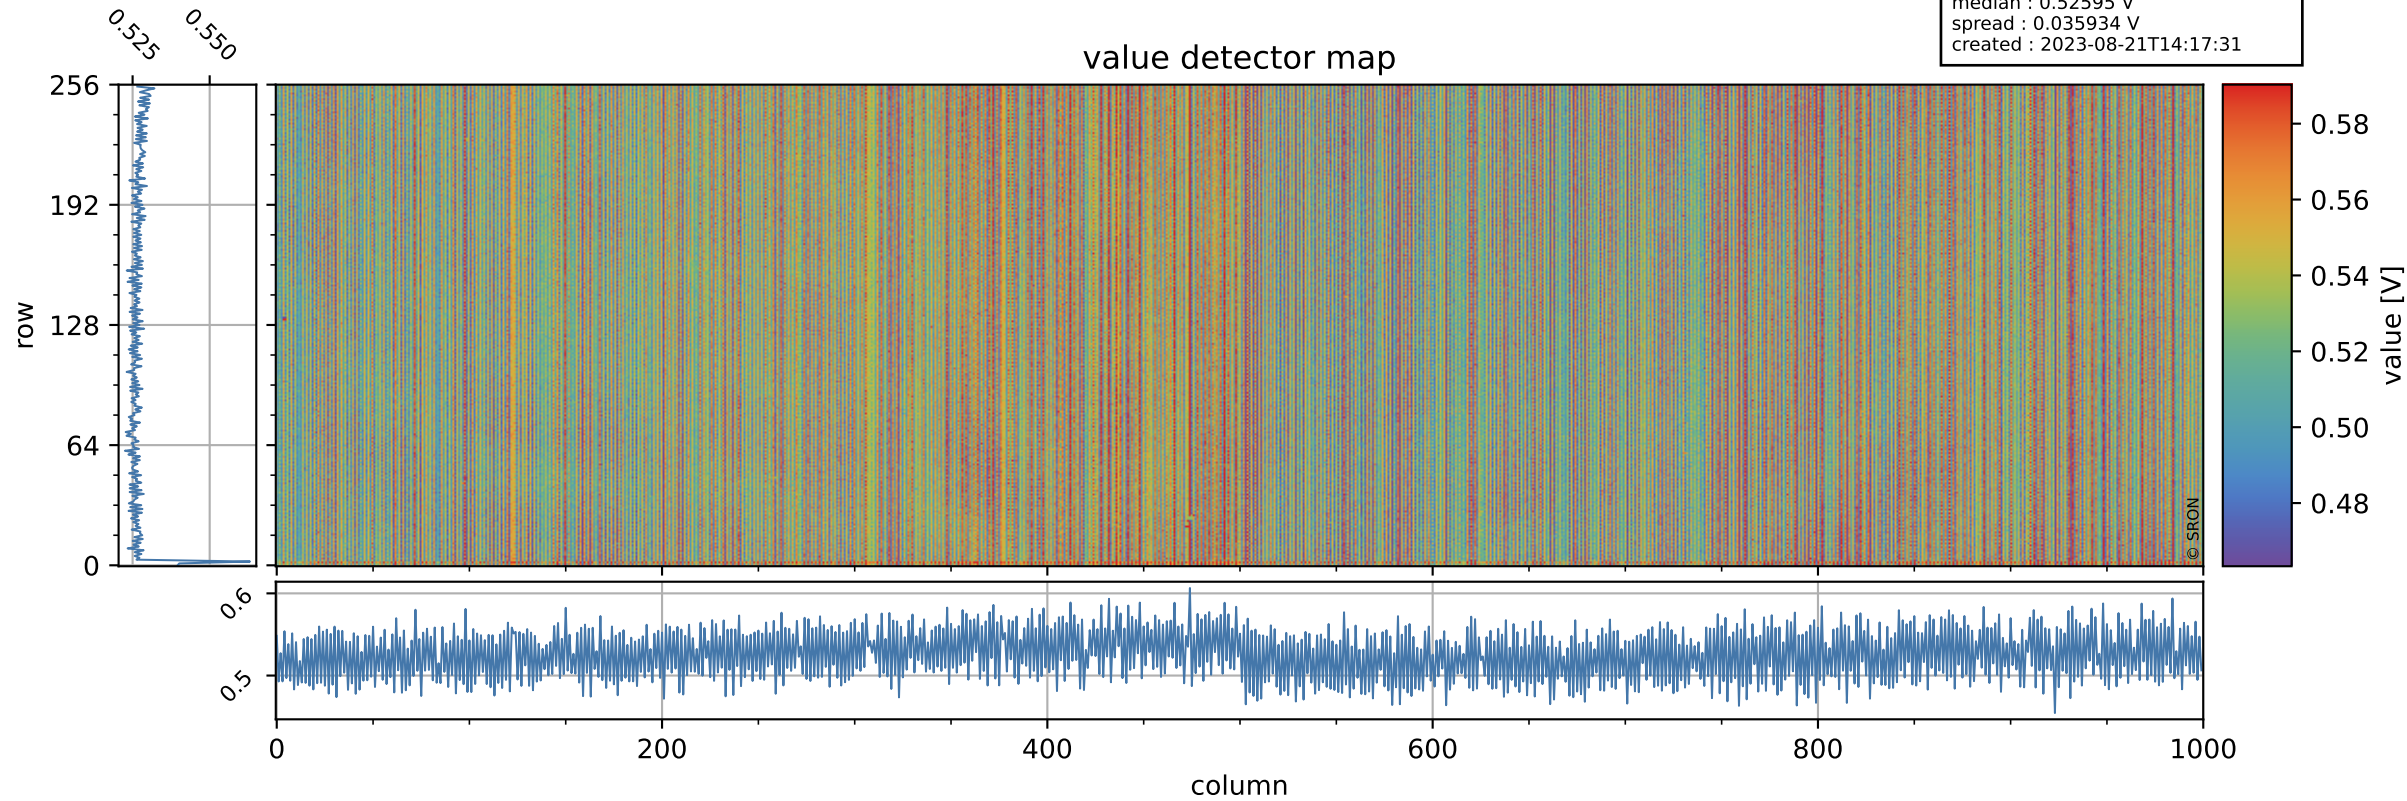

Tropomi SWIR offset (official)

orbits : 18 in [4642, 4687]
coverage : 2018-09-05 / 2018-09-08
median : 0.52595 V
spread : 0.035934 V
created : 2023-08-21T14:17:31

value detector map

Tropomi SWIR offset (official)

orbits : 18 in [4642, 4687]
coverage : 2018-09-05 / 2018-09-08
median : 0.035701 mV
spread : 0.020768 mV
created : 2023-08-21T14:17:31

Tropomi SWIR offset (official)

orbits : 18 in [4642, 4687]
coverage : 2018-09-05 / 2018-09-08
median : -0.077979 mV
spread : 0.32282 mV
created : 2023-08-21T14:17:32

value compared with SWIR offset CKD

Tropomi SWIR offset (official) ground-tracks of Sentinel-5P

orbits : 18 in [4642, 4687]
coverage : 2018-09-05 / 2018-09-08
created : 2023-08-21T14:17:32

Tropomi SWIR offset (official)

orbits : [2827, 4687]
coverage : 2018-04-30 / 2018-09-08
created : 2023-08-21T14:17:32

trend of detector median & temperatures