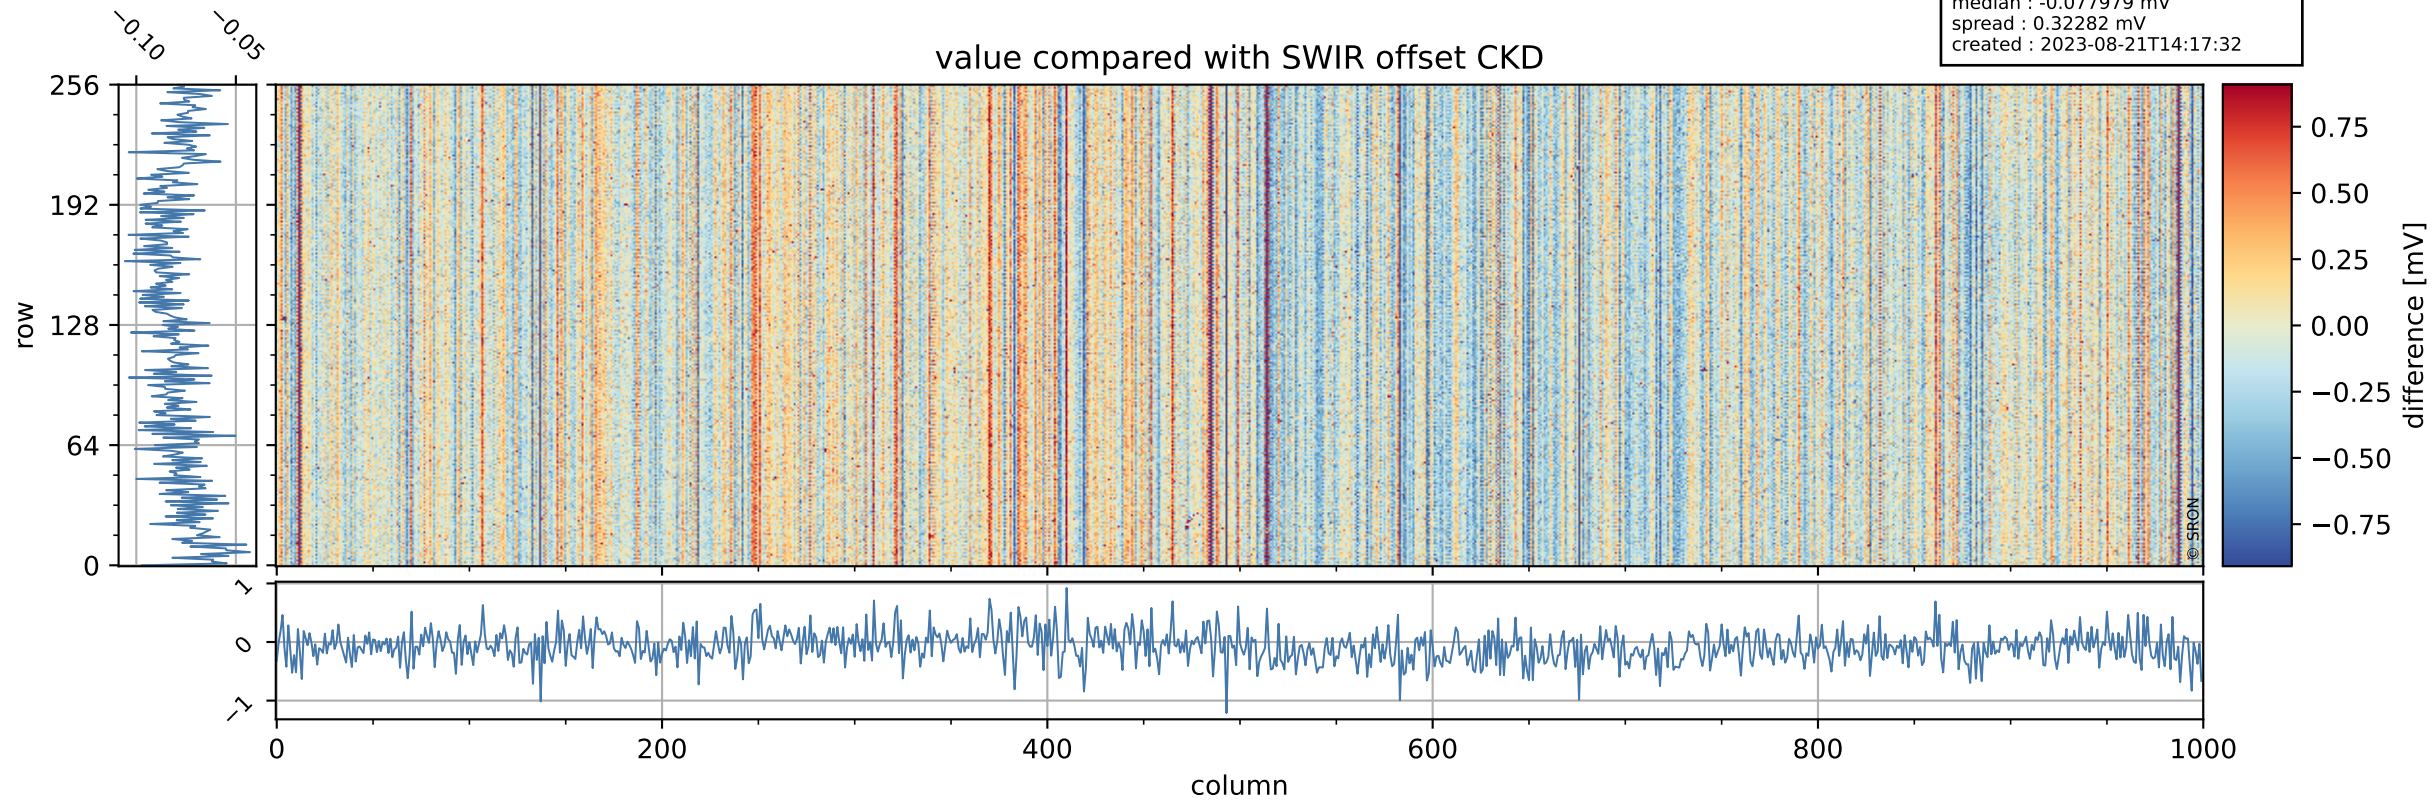

Tropomi SWIR offset (official)

orbits : 18 in [4642, 4687]
coverage : 2018-09-05 / 2018-09-08
median : 0.52595 V
spread : 0.035934 V
created : 2023-08-21T14:17:31

value detector map

Tropomi SWIR offset (official)

orbits : 18 in [4642, 4687]
coverage : 2018-09-05 / 2018-09-08
median : 0.035701 mV
spread : 0.020768 mV
created : 2023-08-21T14:17:31

Tropomi SWIR offset (official)

orbits : 18 in [4642, 4687]
coverage : 2018-09-05 / 2018-09-08
median : -0.077979 mV
spread : 0.32282 mV
created : 2023-08-21T14:17:32

value compared with SWIR offset CKD

Tropomi SWIR offset (official) ground-tracks of Sentinel-5P

orbits : 18 in [4642, 4687]
coverage : 2018-09-05 / 2018-09-08
created : 2023-08-21T14:17:32

Tropomi SWIR offset (official)

orbits : [2827, 4687]
coverage : 2018-04-30 / 2018-09-08
created : 2023-08-21T14:17:32

trend of detector median & temperatures