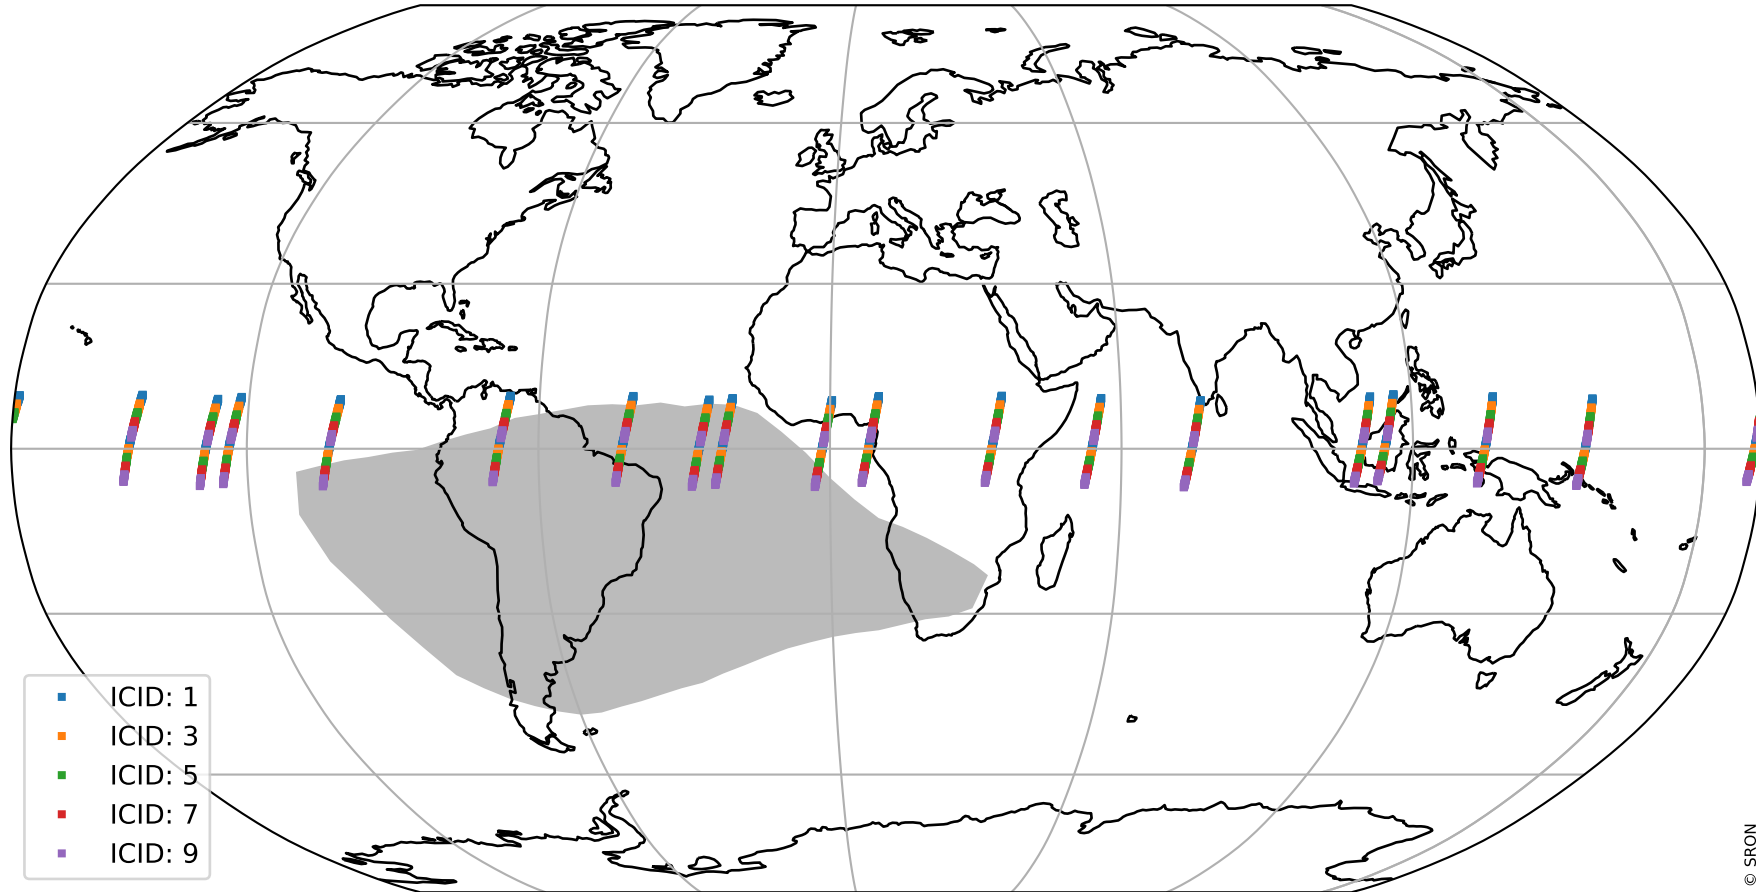

Tropomi SWIR offset (official)

orbits : 18 in [4642, 4687]
coverage : 2018-09-05 / 2018-09-08
median : 0.52595 V
spread : 0.035934 V
created : 2023-08-21T14:17:31

value detector map

Tropomi SWIR offset (official)

orbits : 18 in [4642, 4687]
coverage : 2018-09-05 / 2018-09-08
median : 0.035701 mV
spread : 0.020768 mV
created : 2023-08-21T14:17:31

Tropomi SWIR offset (official)

orbits : 18 in [4642, 4687]
coverage : 2018-09-05 / 2018-09-08
median : -0.077979 mV
spread : 0.32282 mV
created : 2023-08-21T14:17:32

value compared with SWIR offset CKD

Tropomi SWIR offset (official) ground-tracks of Sentinel-5P

orbits : 18 in [4642, 4687]
coverage : 2018-09-05 / 2018-09-08
created : 2023-08-21T14:17:32

Tropomi SWIR offset (official)

orbits : [2827, 4687]
coverage : 2018-04-30 / 2018-09-08
created : 2023-08-21T14:17:32

trend of detector median & temperatures