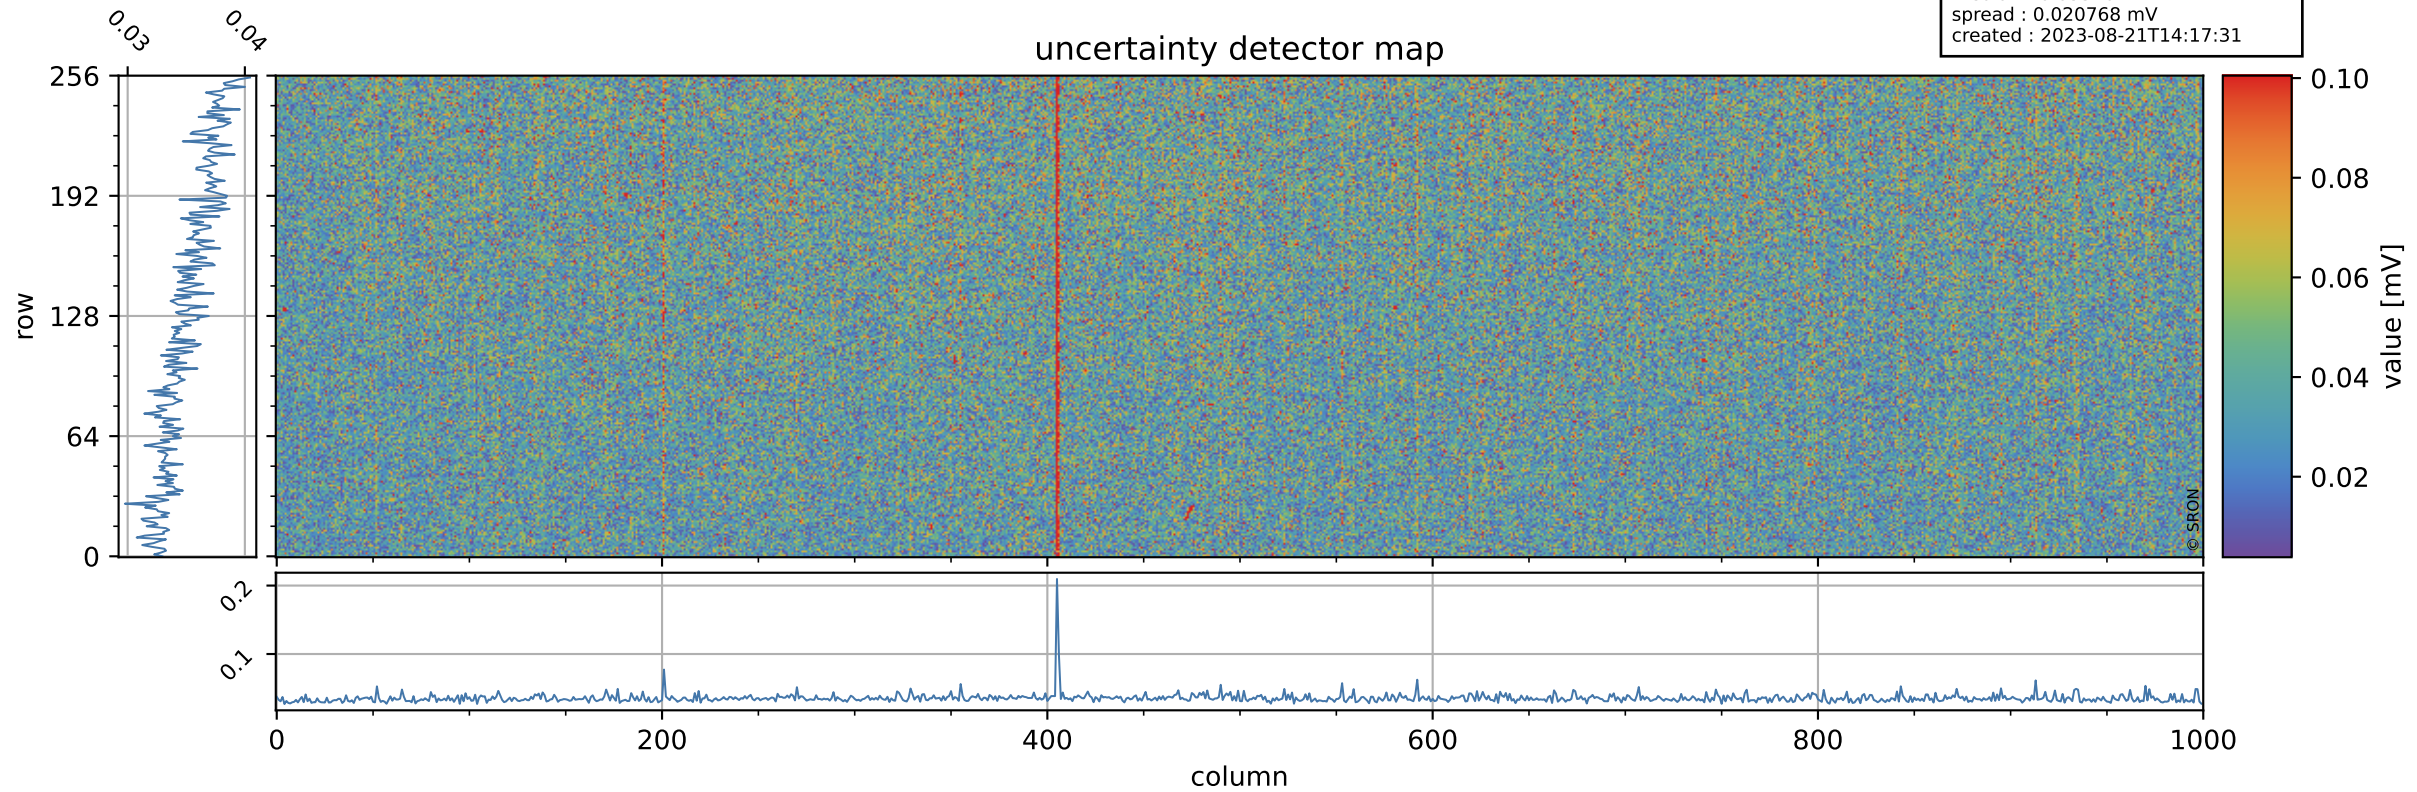

Tropomi SWIR offset (official)

orbits : 18 in [4642, 4687]
coverage : 2018-09-05 / 2018-09-08
median : 0.52595 V
spread : 0.035934 V
created : 2023-08-21T14:17:31

value detector map

Tropomi SWIR offset (official)

orbits : 18 in [4642, 4687]
coverage : 2018-09-05 / 2018-09-08
median : 0.035701 mV
spread : 0.020768 mV
created : 2023-08-21T14:17:31

Tropomi SWIR offset (official)

orbits : 18 in [4642, 4687]
coverage : 2018-09-05 / 2018-09-08
median : -0.077979 mV
spread : 0.32282 mV
created : 2023-08-21T14:17:32

value compared with SWIR offset CKD

Tropomi SWIR offset (official) ground-tracks of Sentinel-5P

orbits : 18 in [4642, 4687]
coverage : 2018-09-05 / 2018-09-08
created : 2023-08-21T14:17:32

Tropomi SWIR offset (official)

orbits : [2827, 4687]
coverage : 2018-04-30 / 2018-09-08
created : 2023-08-21T14:17:32

trend of detector median & temperatures