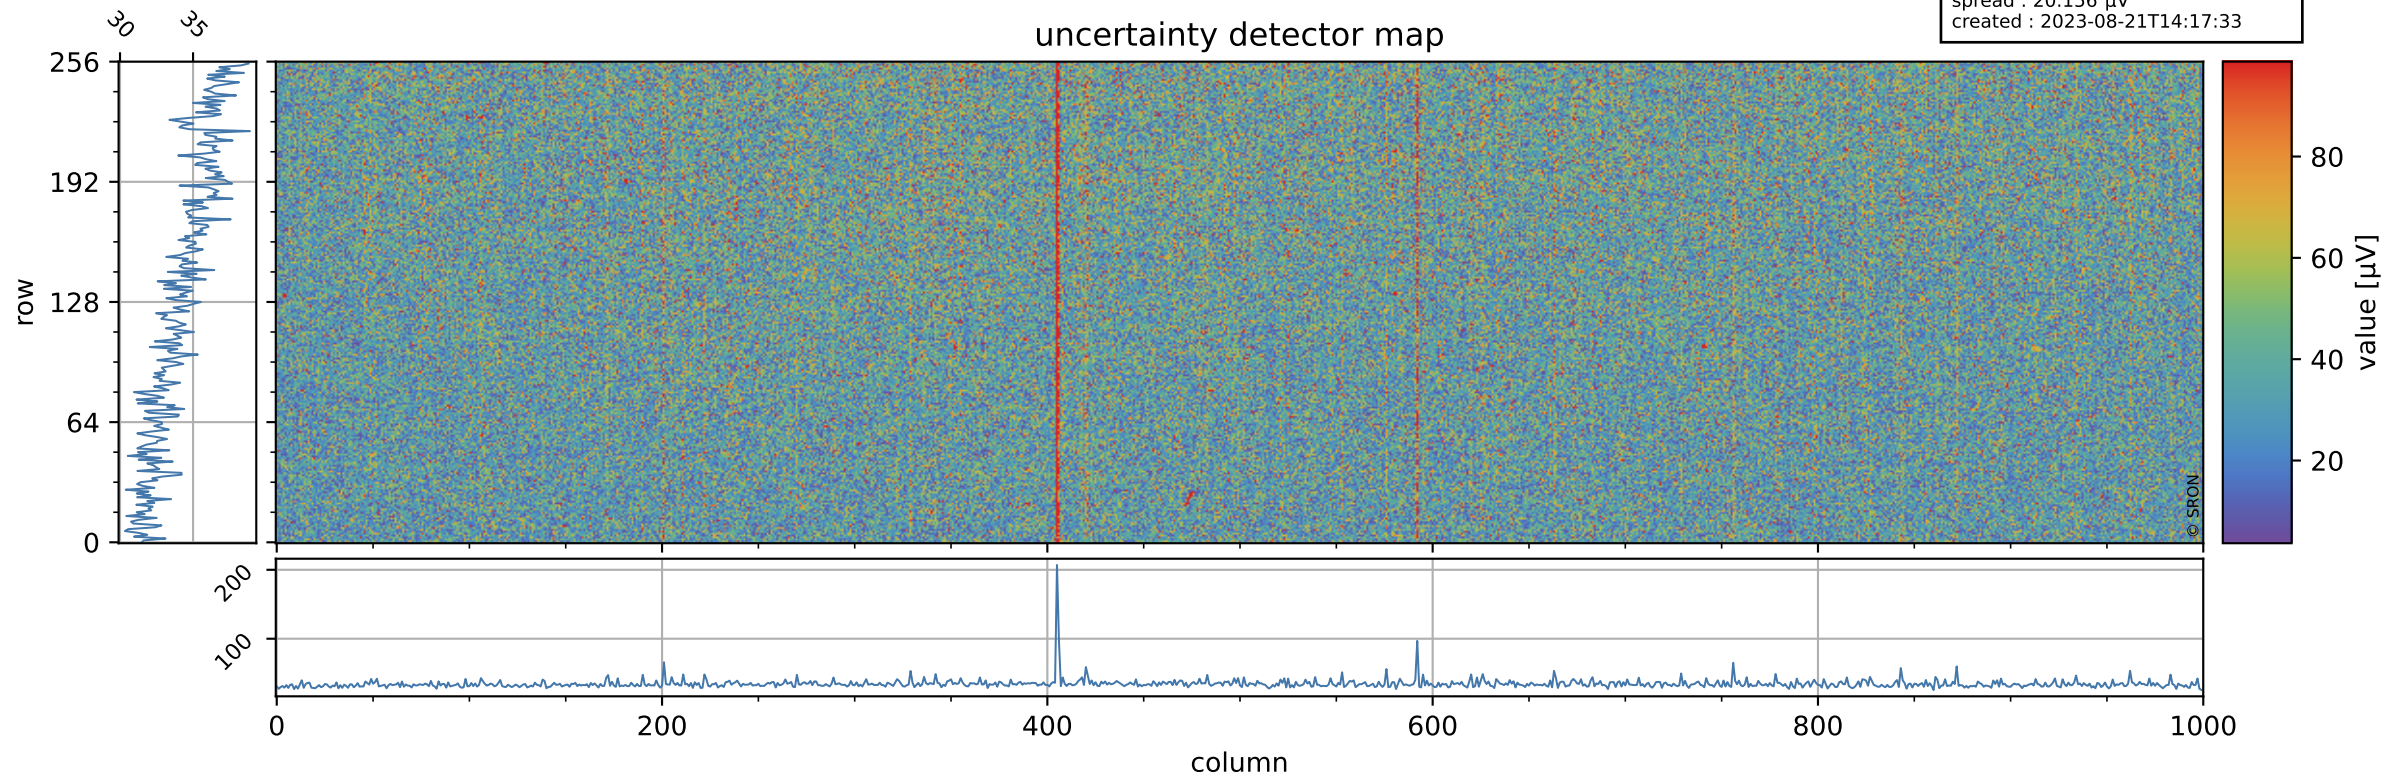

Tropomi SWIR offset (official)

orbits : 18 in [4657, 4702]
coverage : 2018-09-06 / 2018-09-09
median : 0.52594 V
spread : 0.035934 V
created : 2023-08-21T14:17:33

value detector map

Tropomi SWIR offset (official)

orbits : 18 in [4657, 4702]
coverage : 2018-09-06 / 2018-09-09
median : 34.758 μV
spread : 20.156 μV
created : 2023-08-21T14:17:33

Tropomi SWIR offset (official)

orbits : 18 in [4657, 4702]
coverage : 2018-09-06 / 2018-09-09
median : -0.086393 mV
spread : 0.32464 mV
created : 2023-08-21T14:17:34

value compared with SWIR offset CKD

Tropomi SWIR offset (official) ground-tracks of Sentinel-5P

orbits : 18 in [4657, 4702]
coverage : 2018-09-06 / 2018-09-09
created : 2023-08-21T14:17:34

Tropomi SWIR offset (official)

orbits : [2827, 4702]
coverage : 2018-04-30 / 2018-09-09
created : 2023-08-21T14:17:34

trend of detector median & temperatures