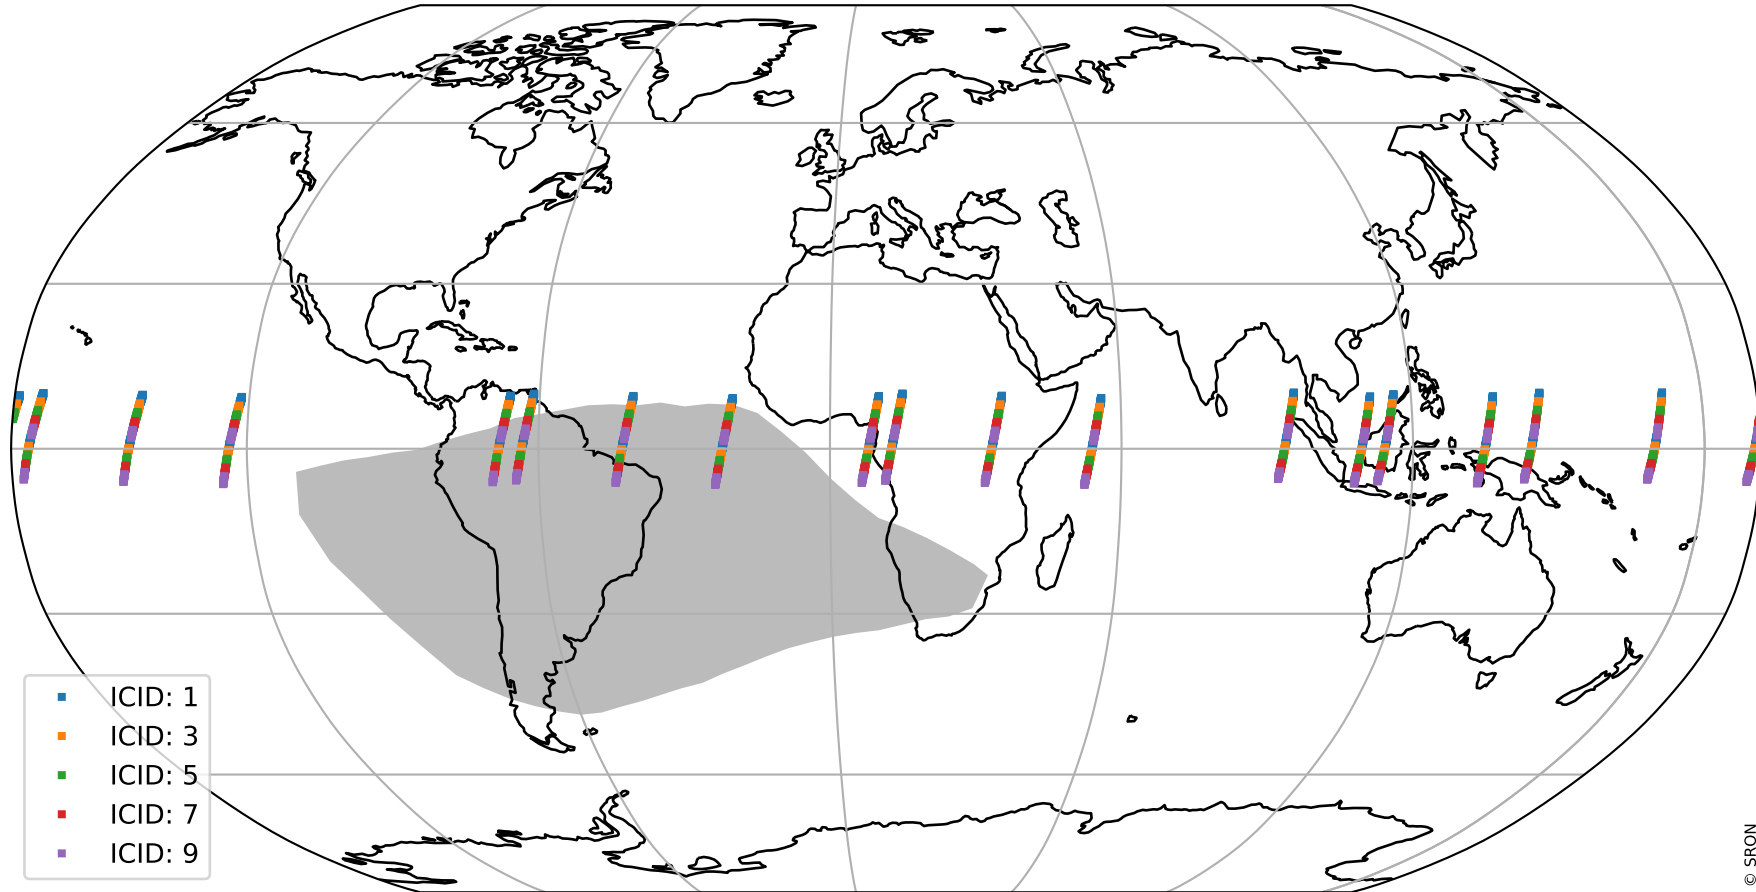

Tropomi SWIR offset (official)

orbits : 18 in [4657, 4702]
coverage : 2018-09-06 / 2018-09-09
median : 0.52594 V
spread : 0.035934 V
created : 2023-08-21T14:17:33

value detector map

Tropomi SWIR offset (official)

orbits : 18 in [4657, 4702]
coverage : 2018-09-06 / 2018-09-09
median : 34.758 μV
spread : 20.156 μV
created : 2023-08-21T14:17:33

Tropomi SWIR offset (official)

orbits : 18 in [4657, 4702]
coverage : 2018-09-06 / 2018-09-09
median : -0.086393 mV
spread : 0.32464 mV
created : 2023-08-21T14:17:34

value compared with SWIR offset CKD

Tropomi SWIR offset (official) ground-tracks of Sentinel-5P

orbits : 18 in [4657, 4702]
coverage : 2018-09-06 / 2018-09-09
created : 2023-08-21T14:17:34

Tropomi SWIR offset (official)

orbits : [2827, 4702]
coverage : 2018-04-30 / 2018-09-09
created : 2023-08-21T14:17:34

trend of detector median & temperatures