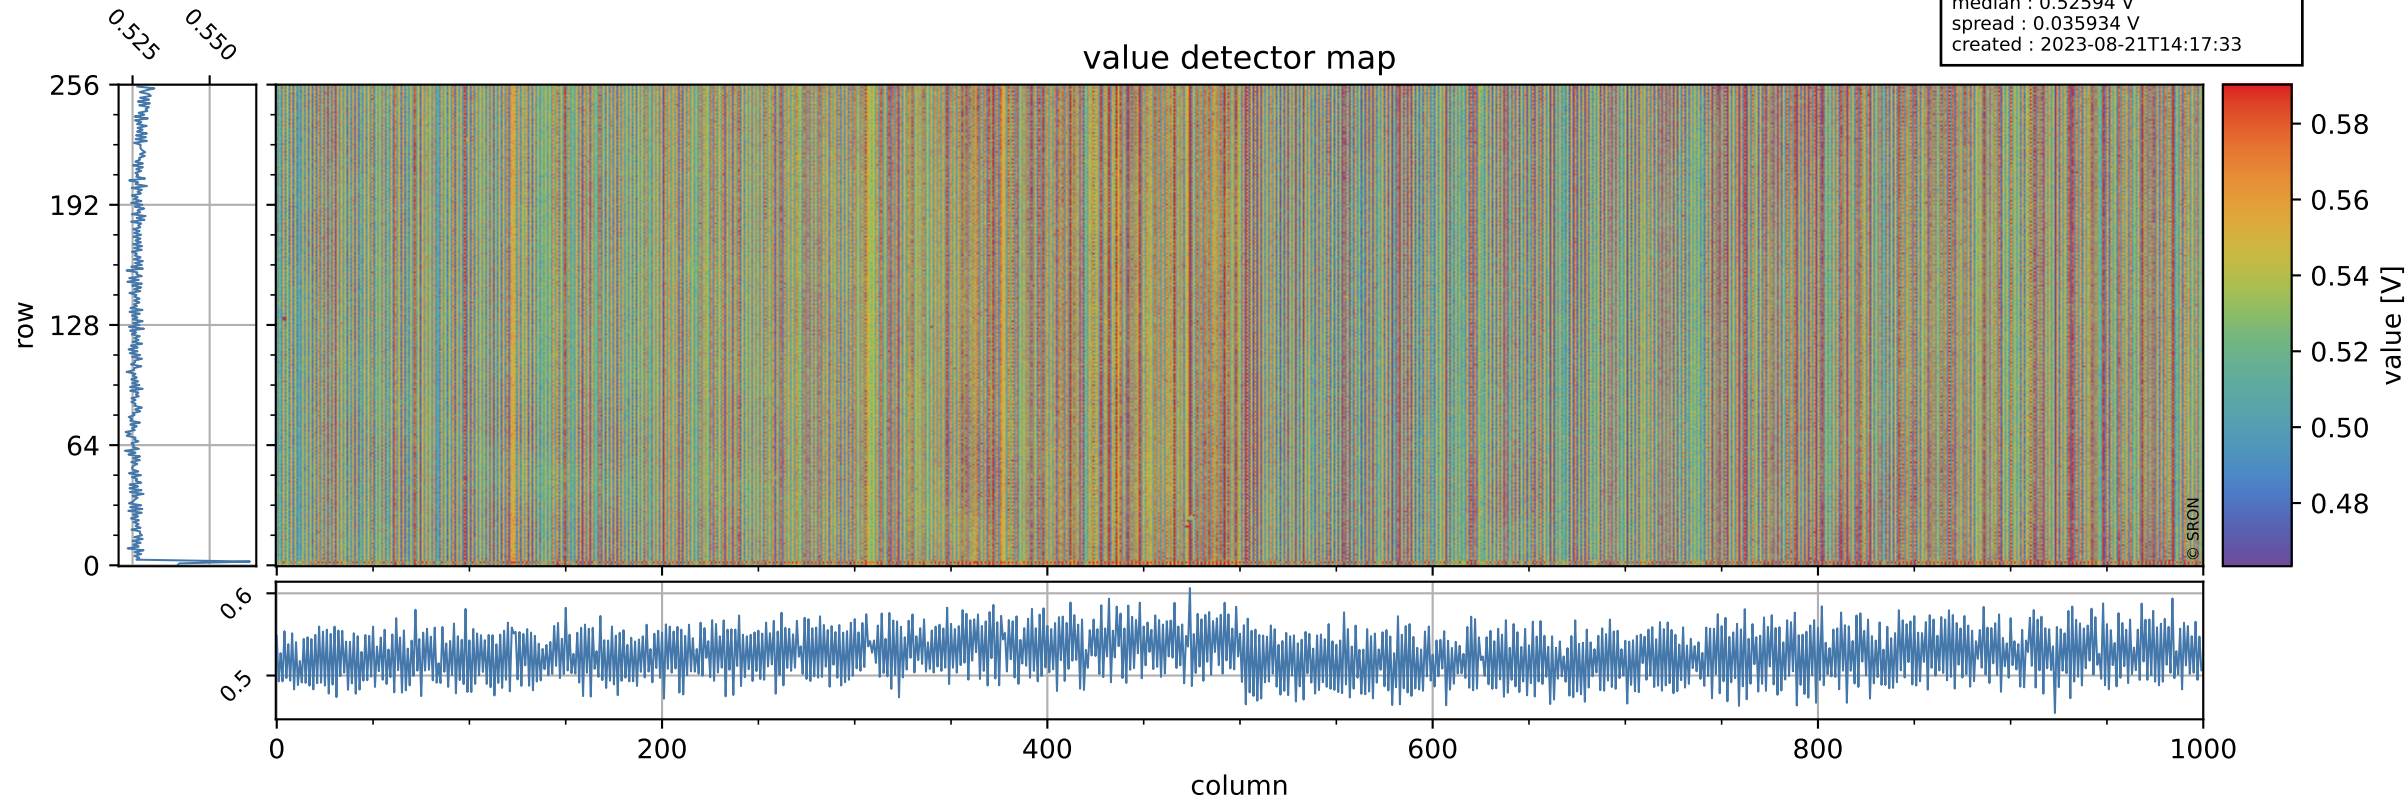

Tropomi SWIR offset (official)

orbits : 18 in [4657, 4702]
coverage : 2018-09-06 / 2018-09-09
median : 0.52594 V
spread : 0.035934 V
created : 2023-08-21T14:17:33

value detector map

Tropomi SWIR offset (official)

orbits : 18 in [4657, 4702]
coverage : 2018-09-06 / 2018-09-09
median : 34.758 μV
spread : 20.156 μV
created : 2023-08-21T14:17:33

Tropomi SWIR offset (official)

orbits : 18 in [4657, 4702]
coverage : 2018-09-06 / 2018-09-09
median : -0.086393 mV
spread : 0.32464 mV
created : 2023-08-21T14:17:34

value compared with SWIR offset CKD

Tropomi SWIR offset (official) ground-tracks of Sentinel-5P

orbits : 18 in [4657, 4702]
coverage : 2018-09-06 / 2018-09-09
created : 2023-08-21T14:17:34

Tropomi SWIR offset (official)

orbits : [2827, 4702]
coverage : 2018-04-30 / 2018-09-09
created : 2023-08-21T14:17:34

trend of detector median & temperatures