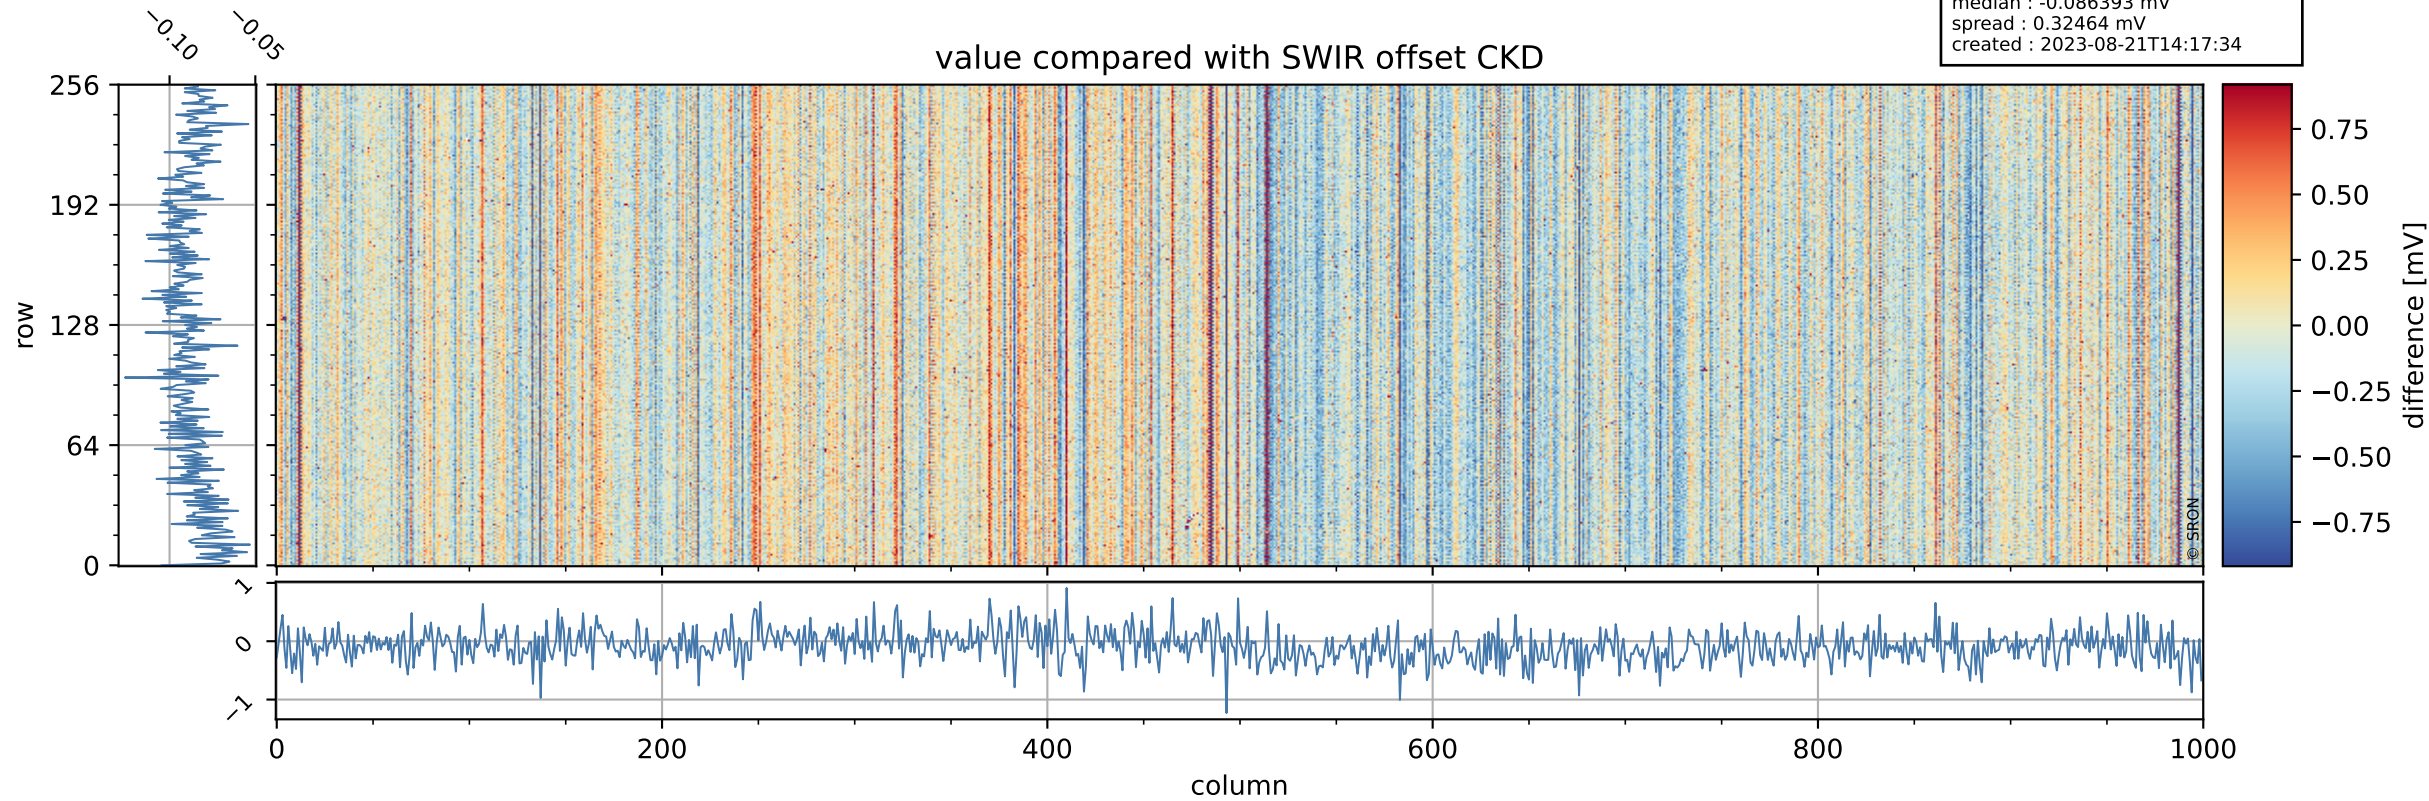

Tropomi SWIR offset (official)

orbits : 18 in [4657, 4702]
coverage : 2018-09-06 / 2018-09-09
median : 0.52594 V
spread : 0.035934 V
created : 2023-08-21T14:17:33

value detector map

Tropomi SWIR offset (official)

orbits : 18 in [4657, 4702]
coverage : 2018-09-06 / 2018-09-09
median : 34.758 μV
spread : 20.156 μV
created : 2023-08-21T14:17:33

Tropomi SWIR offset (official)

orbits : 18 in [4657, 4702]
coverage : 2018-09-06 / 2018-09-09
median : -0.086393 mV
spread : 0.32464 mV
created : 2023-08-21T14:17:34

value compared with SWIR offset CKD

Tropomi SWIR offset (official) ground-tracks of Sentinel-5P

orbits : 18 in [4657, 4702]
coverage : 2018-09-06 / 2018-09-09
created : 2023-08-21T14:17:34

Tropomi SWIR offset (official)

orbits : [2827, 4702]
coverage : 2018-04-30 / 2018-09-09
created : 2023-08-21T14:17:34

trend of detector median & temperatures