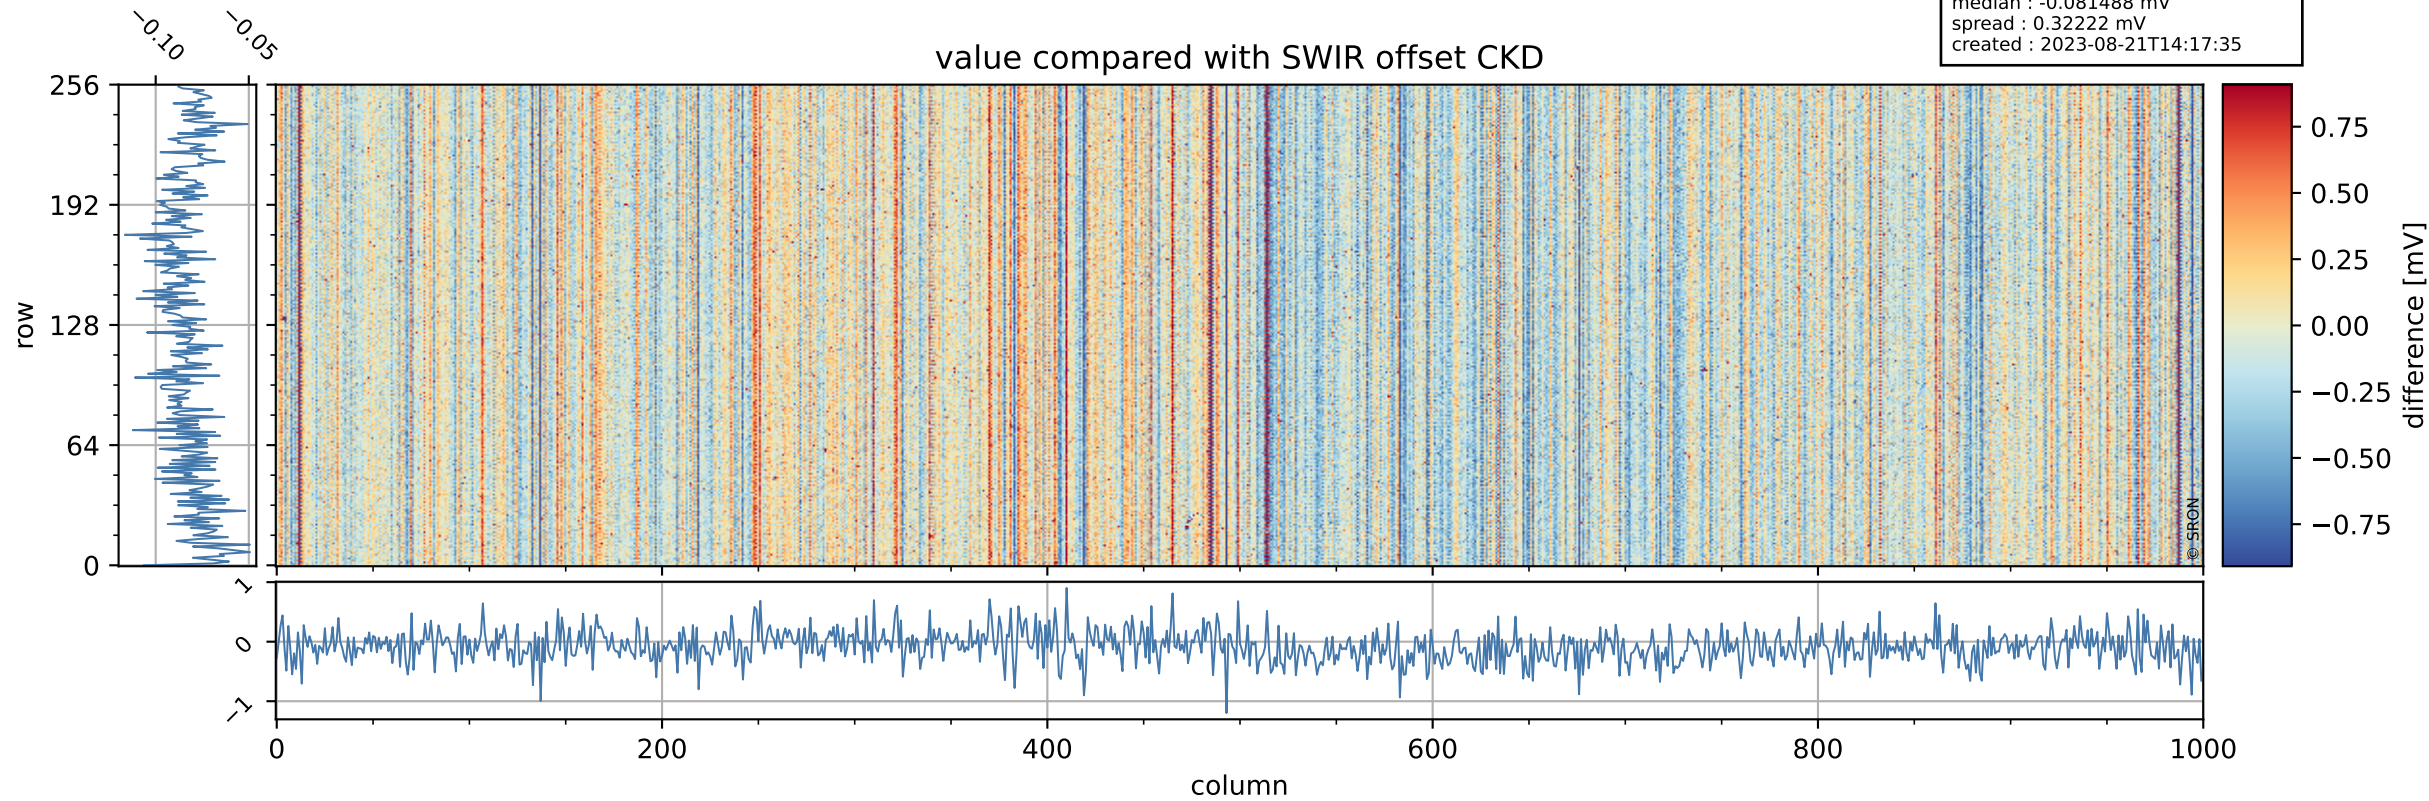

Tropomi SWIR offset (official)

orbits : 20 in [4672, 4717]
coverage : 2018-09-07 / 2018-09-10
median : 0.52594 V
spread : 0.035935 V
created : 2023-08-21T14:17:35

value detector map

Tropomi SWIR offset (official)

orbits : 20 in [4672, 4717]
coverage : 2018-09-07 / 2018-09-10
median : 33.259 μV
spread : 19.46 μV
created : 2023-08-21T14:17:35

Tropomi SWIR offset (official)

orbits : 20 in [4672, 4717]
coverage : 2018-09-07 / 2018-09-10
median : -0.081488 mV
spread : 0.32222 mV
created : 2023-08-21T14:17:35

value compared with SWIR offset CKD

Tropomi SWIR offset (official) ground-tracks of Sentinel-5P

orbits : 20 in [4672, 4717]
coverage : 2018-09-07 / 2018-09-10
created : 2023-08-21T14:17:36

Tropomi SWIR offset (official)

orbits : [2827, 4717]
coverage : 2018-04-30 / 2018-09-10
created : 2023-08-21T14:17:36

trend of detector median & temperatures