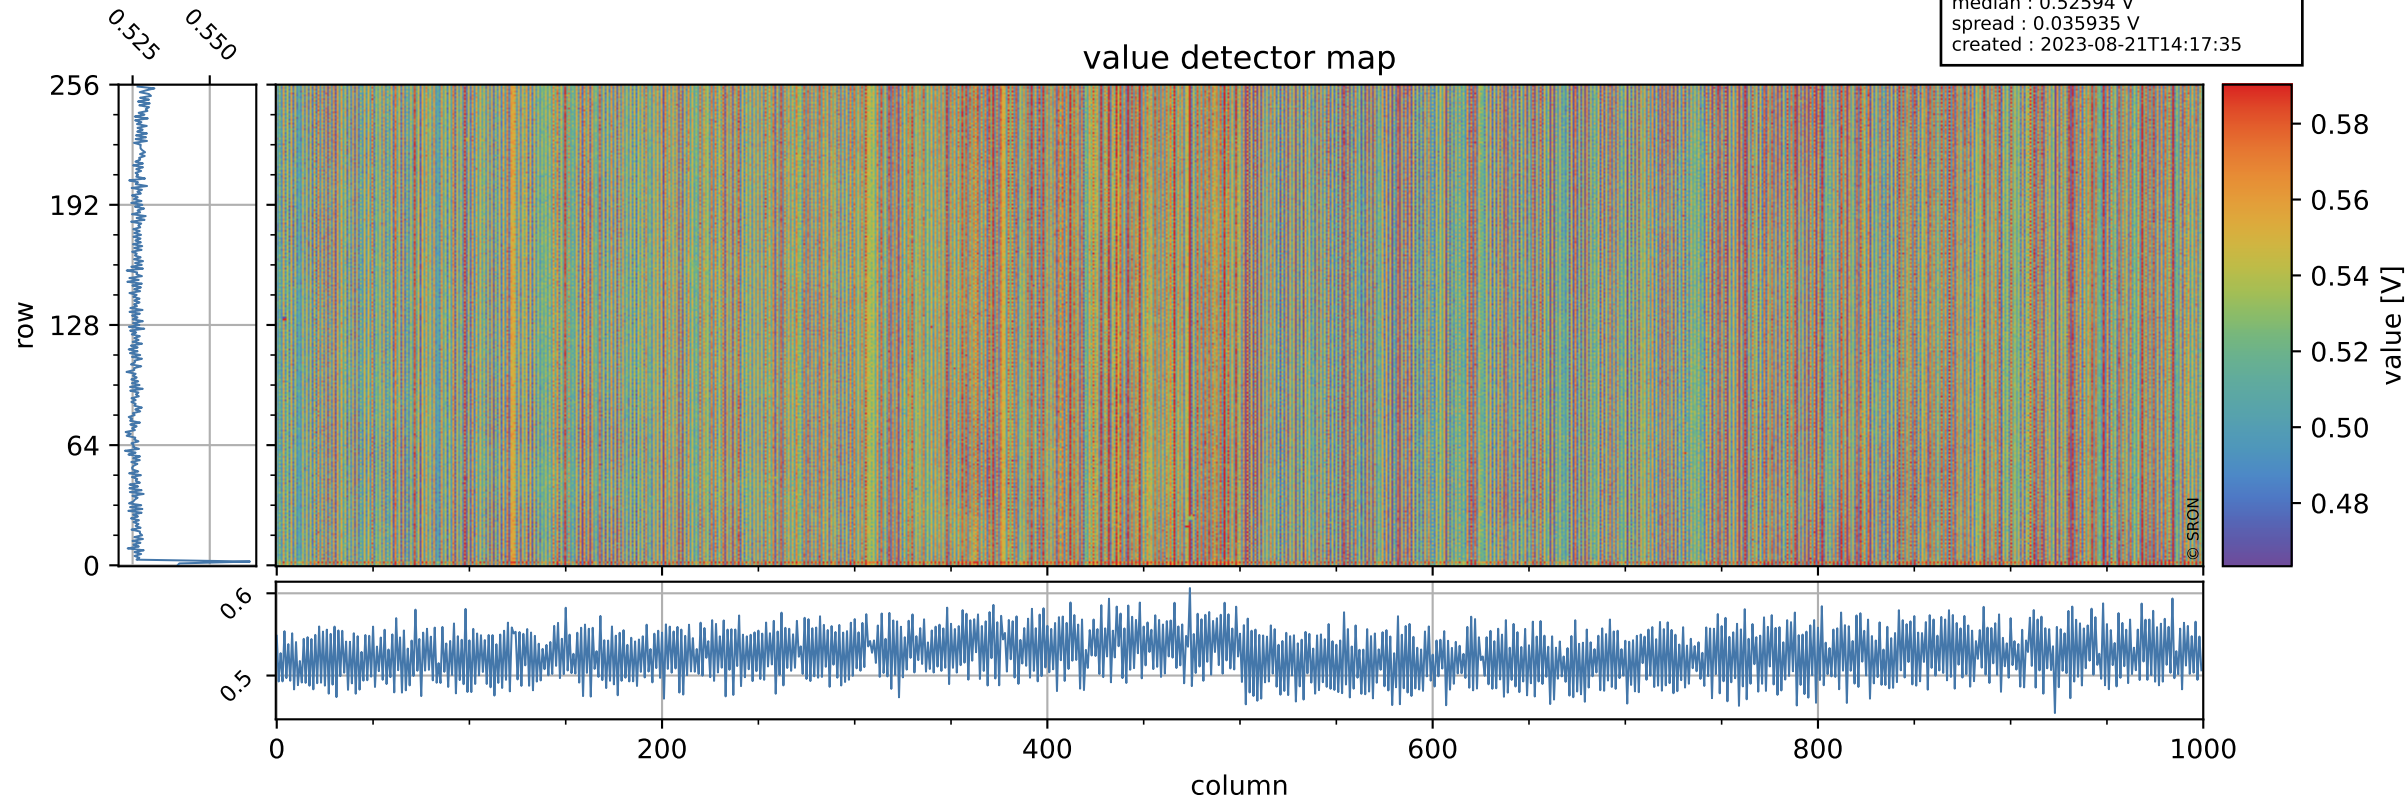

Tropomi SWIR offset (official)

orbits : 20 in [4672, 4717]
coverage : 2018-09-07 / 2018-09-10
median : 0.52594 V
spread : 0.035935 V
created : 2023-08-21T14:17:35

value detector map

Tropomi SWIR offset (official)

orbits : 20 in [4672, 4717]
coverage : 2018-09-07 / 2018-09-10
median : 33.259 μV
spread : 19.46 μV
created : 2023-08-21T14:17:35

Tropomi SWIR offset (official)

orbits : 20 in [4672, 4717]
coverage : 2018-09-07 / 2018-09-10
median : -0.081488 mV
spread : 0.32222 mV
created : 2023-08-21T14:17:35

value compared with SWIR offset CKD

Tropomi SWIR offset (official) ground-tracks of Sentinel-5P

orbits : 20 in [4672, 4717]
coverage : 2018-09-07 / 2018-09-10
created : 2023-08-21T14:17:36

Tropomi SWIR offset (official)

orbits : [2827, 4717]
coverage : 2018-04-30 / 2018-09-10
created : 2023-08-21T14:17:36

trend of detector median & temperatures