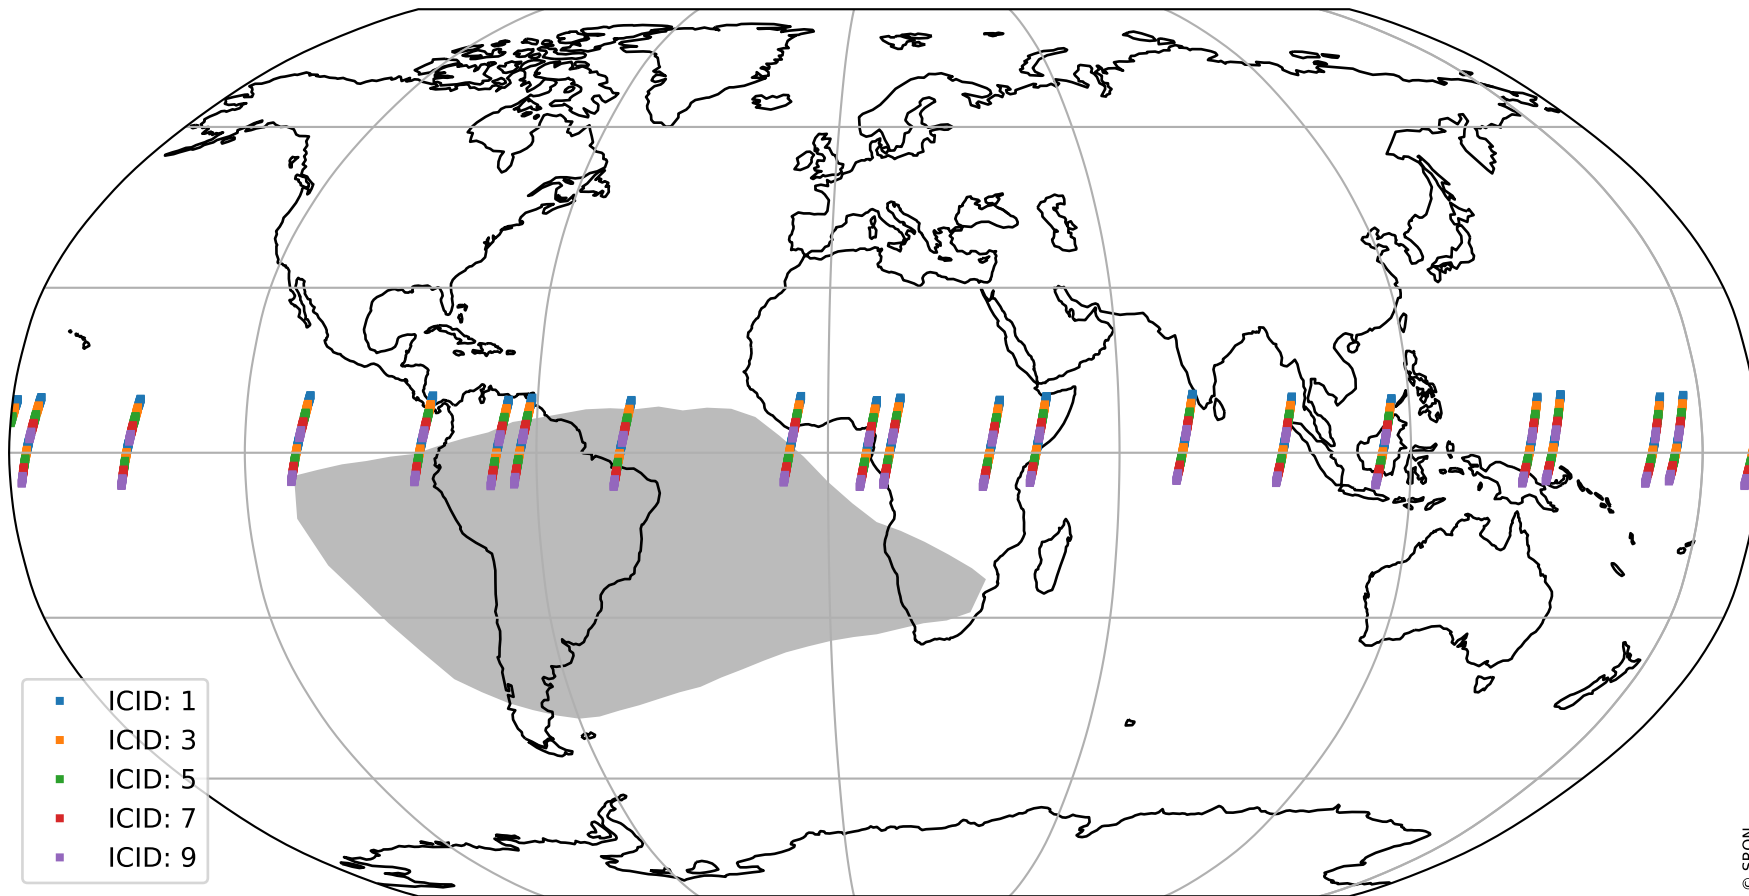

Tropomi SWIR offset (official)

orbits : 20 in [4672, 4717]
coverage : 2018-09-07 / 2018-09-10
median : 0.52594 V
spread : 0.035935 V
created : 2023-08-21T14:17:35

value detector map

Tropomi SWIR offset (official)

orbits : 20 in [4672, 4717]
coverage : 2018-09-07 / 2018-09-10
median : 33.259 μV
spread : 19.46 μV
created : 2023-08-21T14:17:35

Tropomi SWIR offset (official)

orbits : 20 in [4672, 4717]
coverage : 2018-09-07 / 2018-09-10
median : -0.081488 mV
spread : 0.32222 mV
created : 2023-08-21T14:17:35

value compared with SWIR offset CKD

Tropomi SWIR offset (official) ground-tracks of Sentinel-5P

orbits : 20 in [4672, 4717]
coverage : 2018-09-07 / 2018-09-10
created : 2023-08-21T14:17:36

Tropomi SWIR offset (official)

orbits : [2827, 4717]
coverage : 2018-04-30 / 2018-09-10
created : 2023-08-21T14:17:36

trend of detector median & temperatures