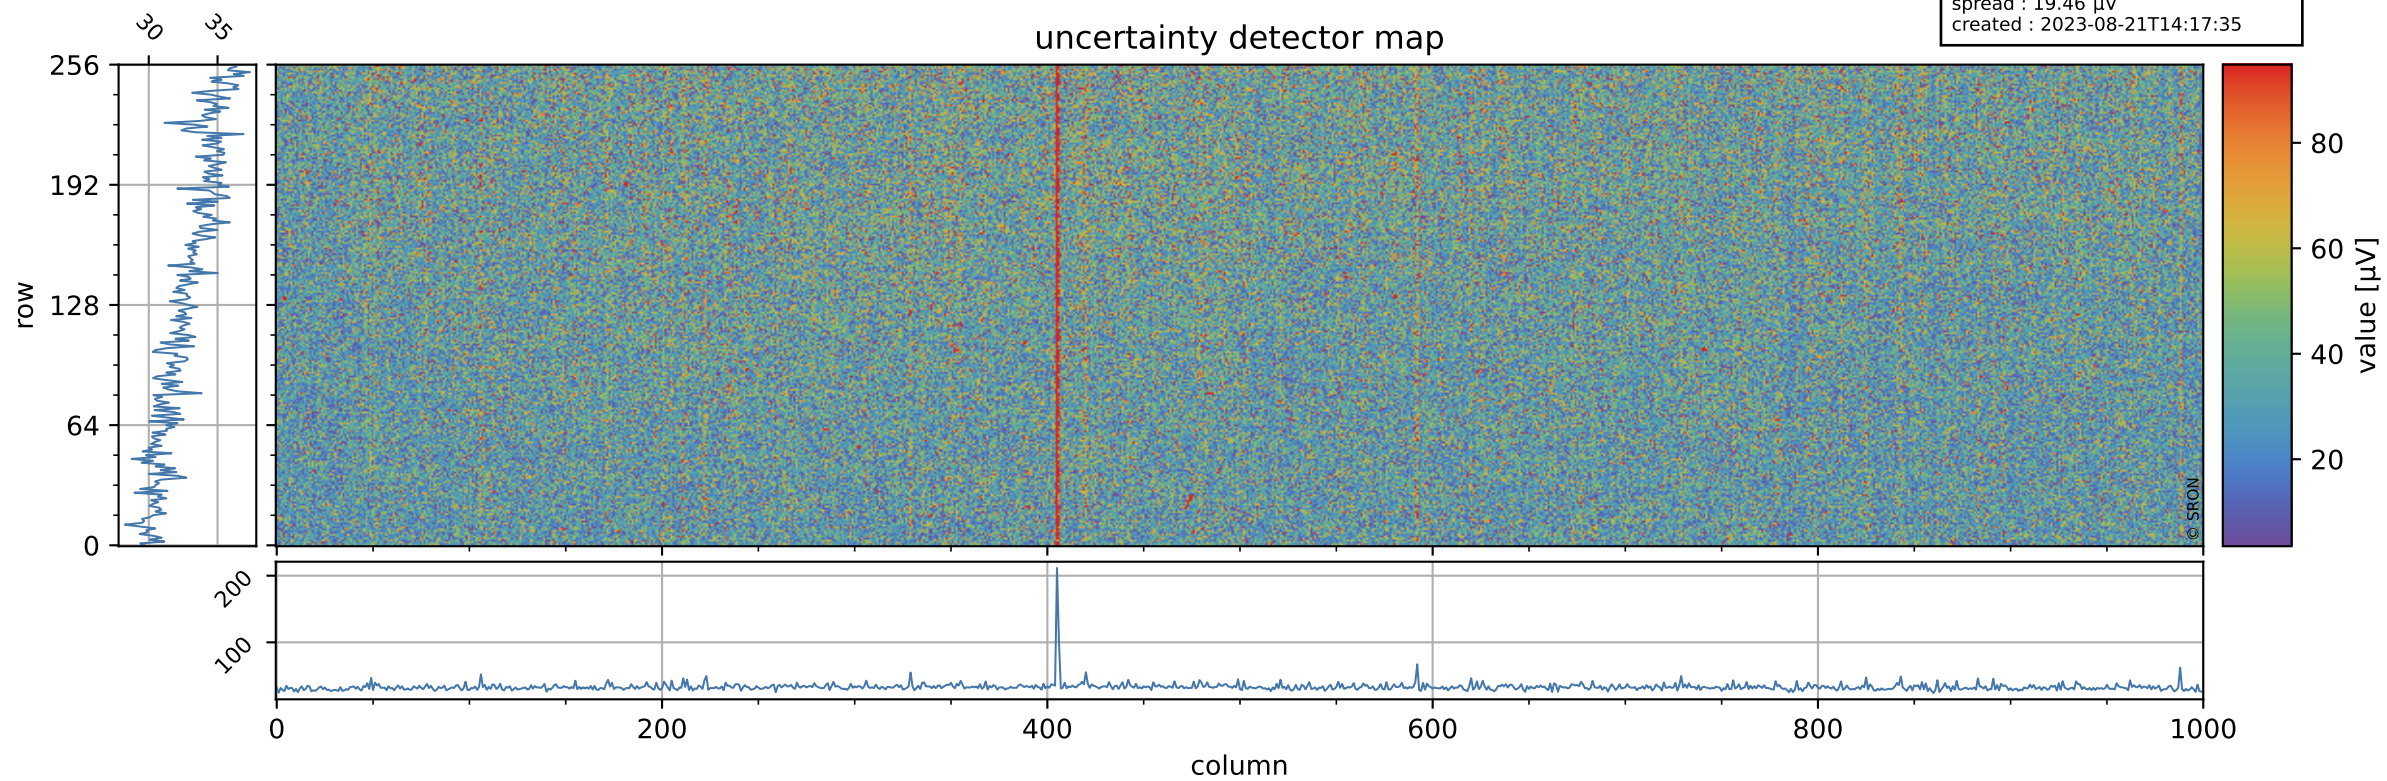

Tropomi SWIR offset (official)

orbits : 20 in [4672, 4717]
coverage : 2018-09-07 / 2018-09-10
median : 0.52594 V
spread : 0.035935 V
created : 2023-08-21T14:17:35

value detector map

Tropomi SWIR offset (official)

orbits : 20 in [4672, 4717]
coverage : 2018-09-07 / 2018-09-10
median : 33.259 μV
spread : 19.46 μV
created : 2023-08-21T14:17:35

Tropomi SWIR offset (official)

orbits : 20 in [4672, 4717]
coverage : 2018-09-07 / 2018-09-10
median : -0.081488 mV
spread : 0.32222 mV
created : 2023-08-21T14:17:35

value compared with SWIR offset CKD

Tropomi SWIR offset (official) ground-tracks of Sentinel-5P

orbits : 20 in [4672, 4717]
coverage : 2018-09-07 / 2018-09-10
created : 2023-08-21T14:17:36

Tropomi SWIR offset (official)

orbits : [2827, 4717]
coverage : 2018-04-30 / 2018-09-10
created : 2023-08-21T14:17:36

trend of detector median & temperatures