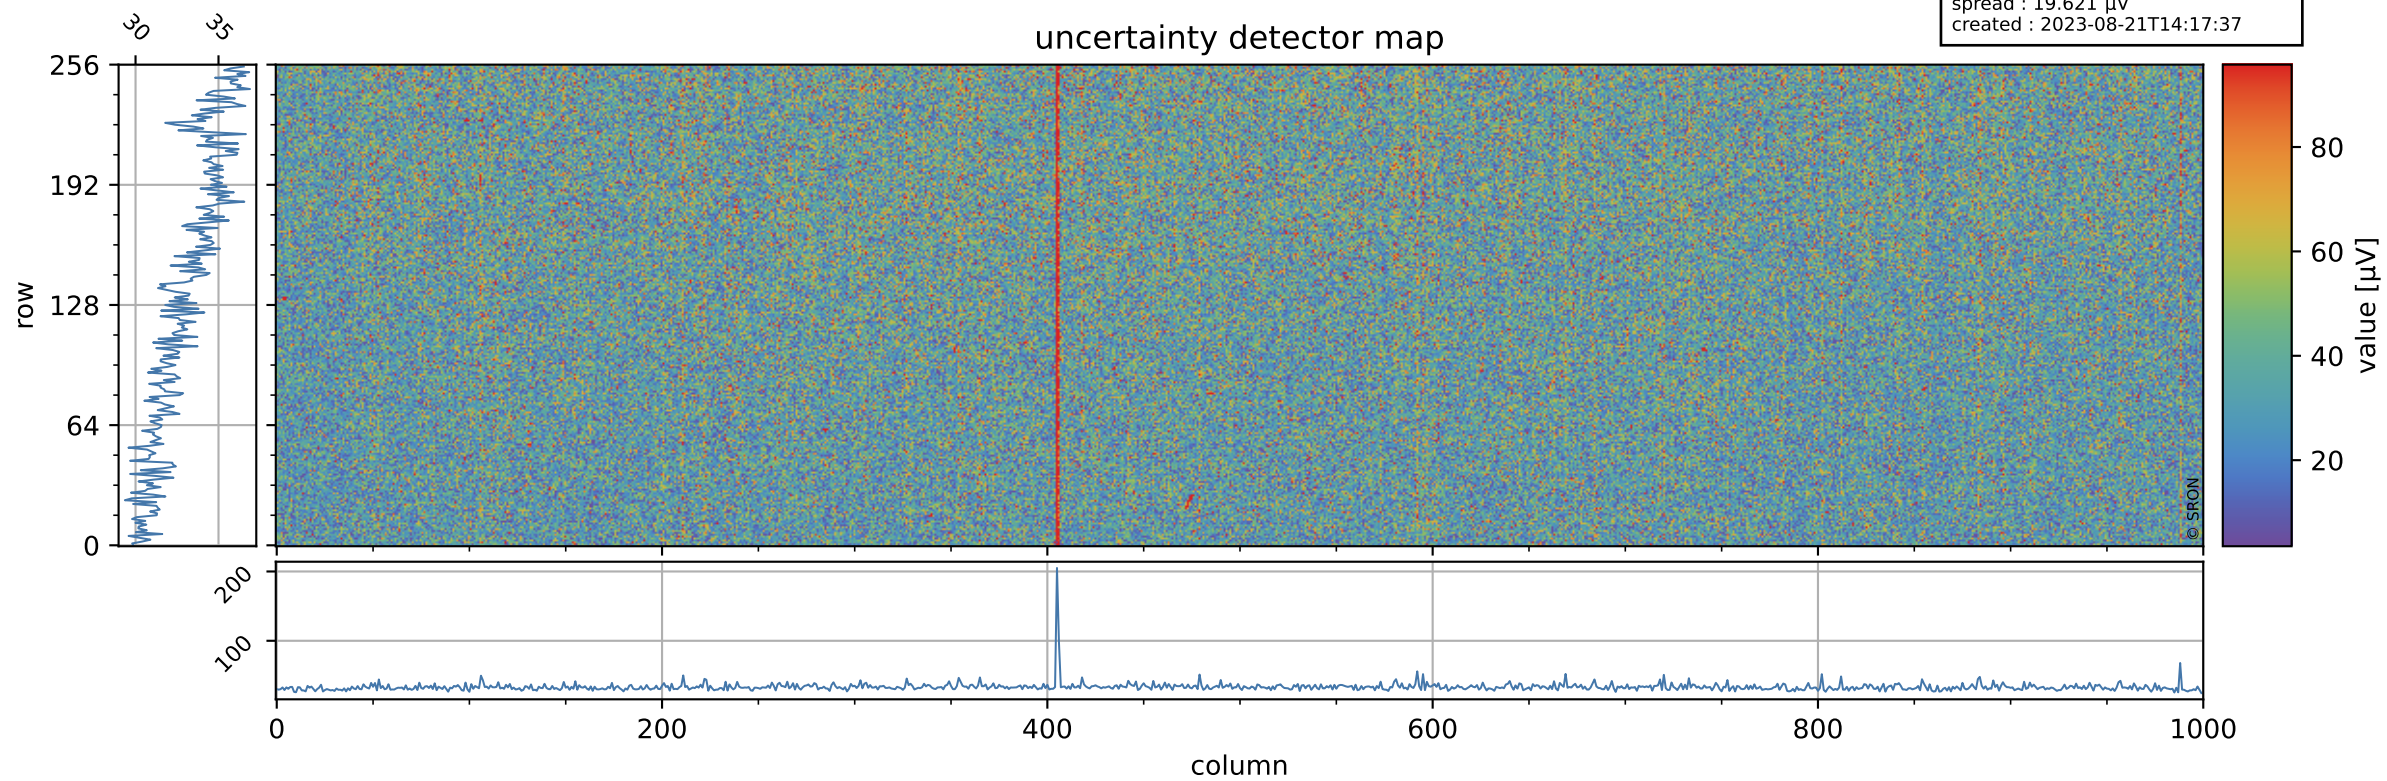

Tropomi SWIR offset (official)

orbits : 19 in [4687, 4732]
coverage : 2018-09-08 / 2018-09-11
median : 0.52595 V
spread : 0.035933 V
created : 2023-08-21T14:17:37

value detector map

Tropomi SWIR offset (official)

orbits : 19 in [4687, 4732]
coverage : 2018-09-08 / 2018-09-11
median : 33.566 μV
spread : 19.621 μV
created : 2023-08-21T14:17:37

Tropomi SWIR offset (official)

orbits : 19 in [4687, 4732]
coverage : 2018-09-08 / 2018-09-11
median : -0.069973 mV
spread : 0.32242 mV
created : 2023-08-21T14:17:37

value compared with SWIR offset CKD

Tropomi SWIR offset (official) ground-tracks of Sentinel-5P

orbits : 19 in [4687, 4732]
coverage : 2018-09-08 / 2018-09-11
created : 2023-08-21T14:17:37

Tropomi SWIR offset (official)

orbits : [2827, 4732]
coverage : 2018-04-30 / 2018-09-11
created : 2023-08-21T14:17:38

trend of detector median & temperatures