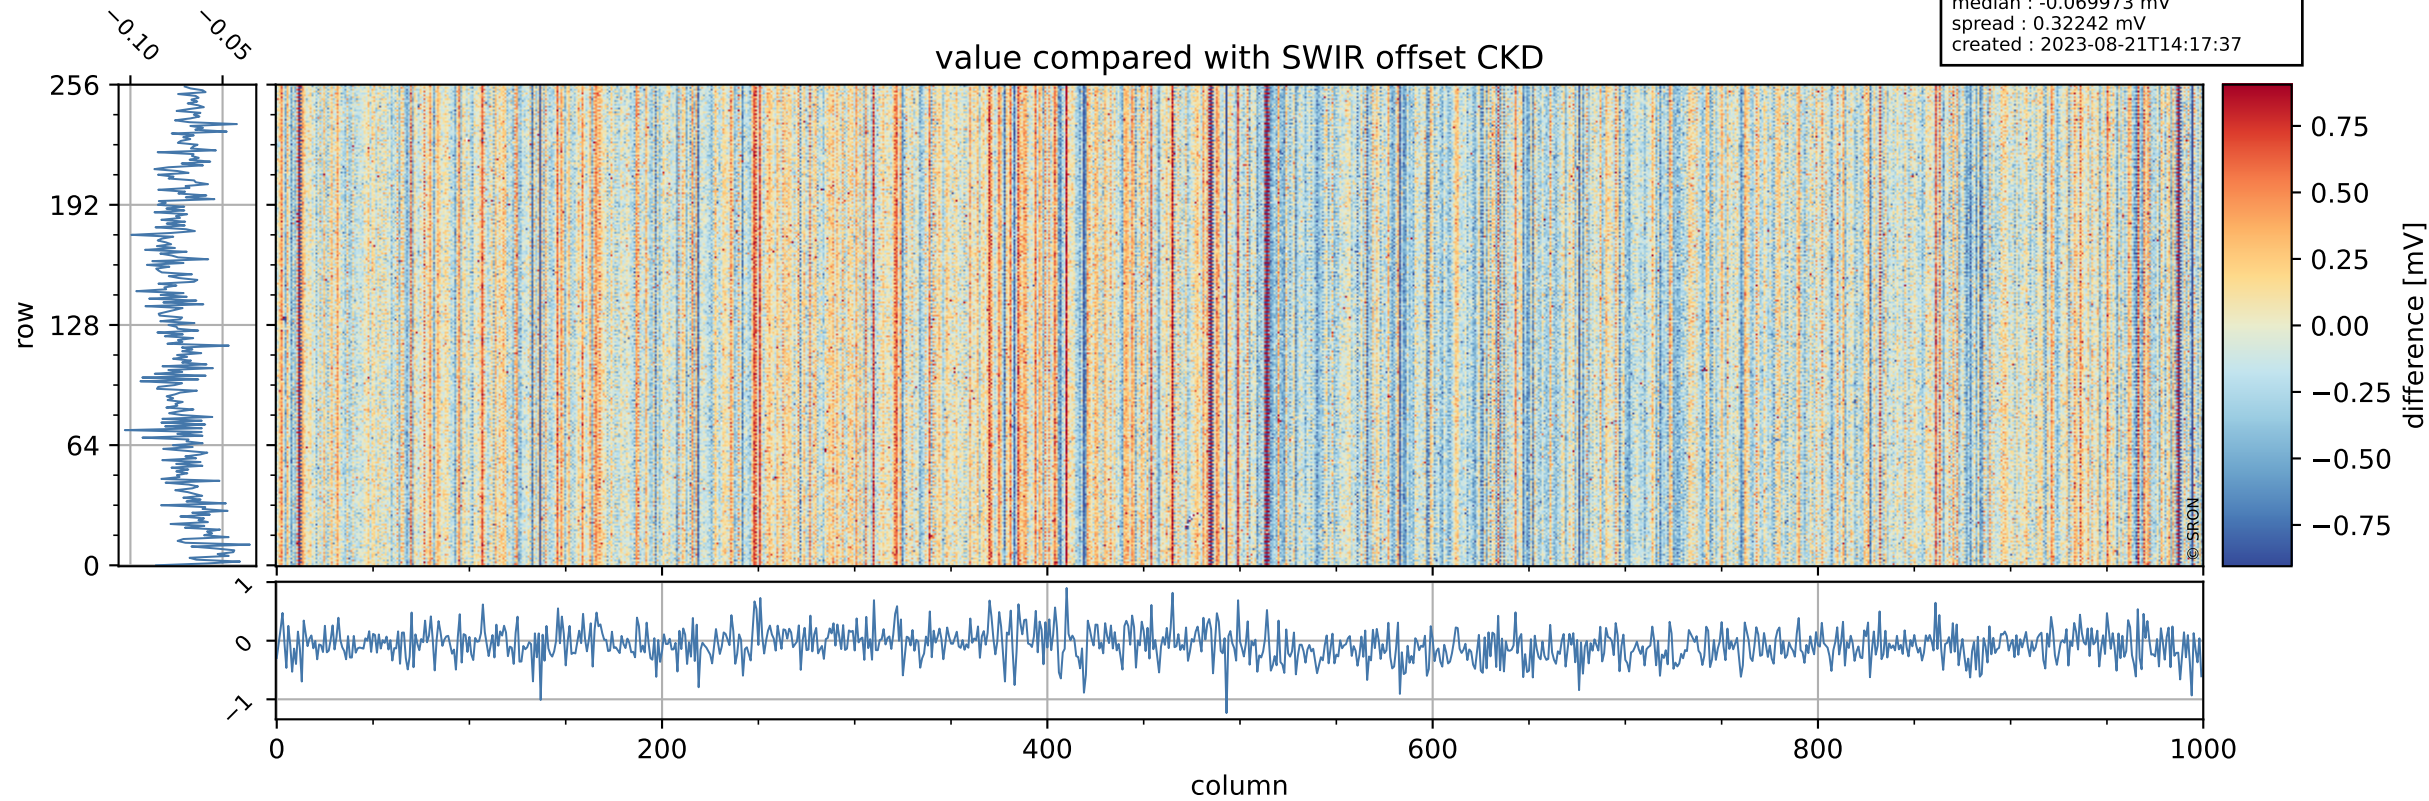

Tropomi SWIR offset (official)

orbits : 19 in [4687, 4732]
coverage : 2018-09-08 / 2018-09-11
median : 0.52595 V
spread : 0.035933 V
created : 2023-08-21T14:17:37

value detector map

Tropomi SWIR offset (official)

orbits : 19 in [4687, 4732]
coverage : 2018-09-08 / 2018-09-11
median : 33.566 μV
spread : 19.621 μV
created : 2023-08-21T14:17:37

Tropomi SWIR offset (official)

orbits : 19 in [4687, 4732]
coverage : 2018-09-08 / 2018-09-11
median : -0.069973 mV
spread : 0.32242 mV
created : 2023-08-21T14:17:37

value compared with SWIR offset CKD

Tropomi SWIR offset (official) ground-tracks of Sentinel-5P

orbits : 19 in [4687, 4732]
coverage : 2018-09-08 / 2018-09-11
created : 2023-08-21T14:17:37

Tropomi SWIR offset (official)

orbits : [2827, 4732]
coverage : 2018-04-30 / 2018-09-11
created : 2023-08-21T14:17:38

trend of detector median & temperatures