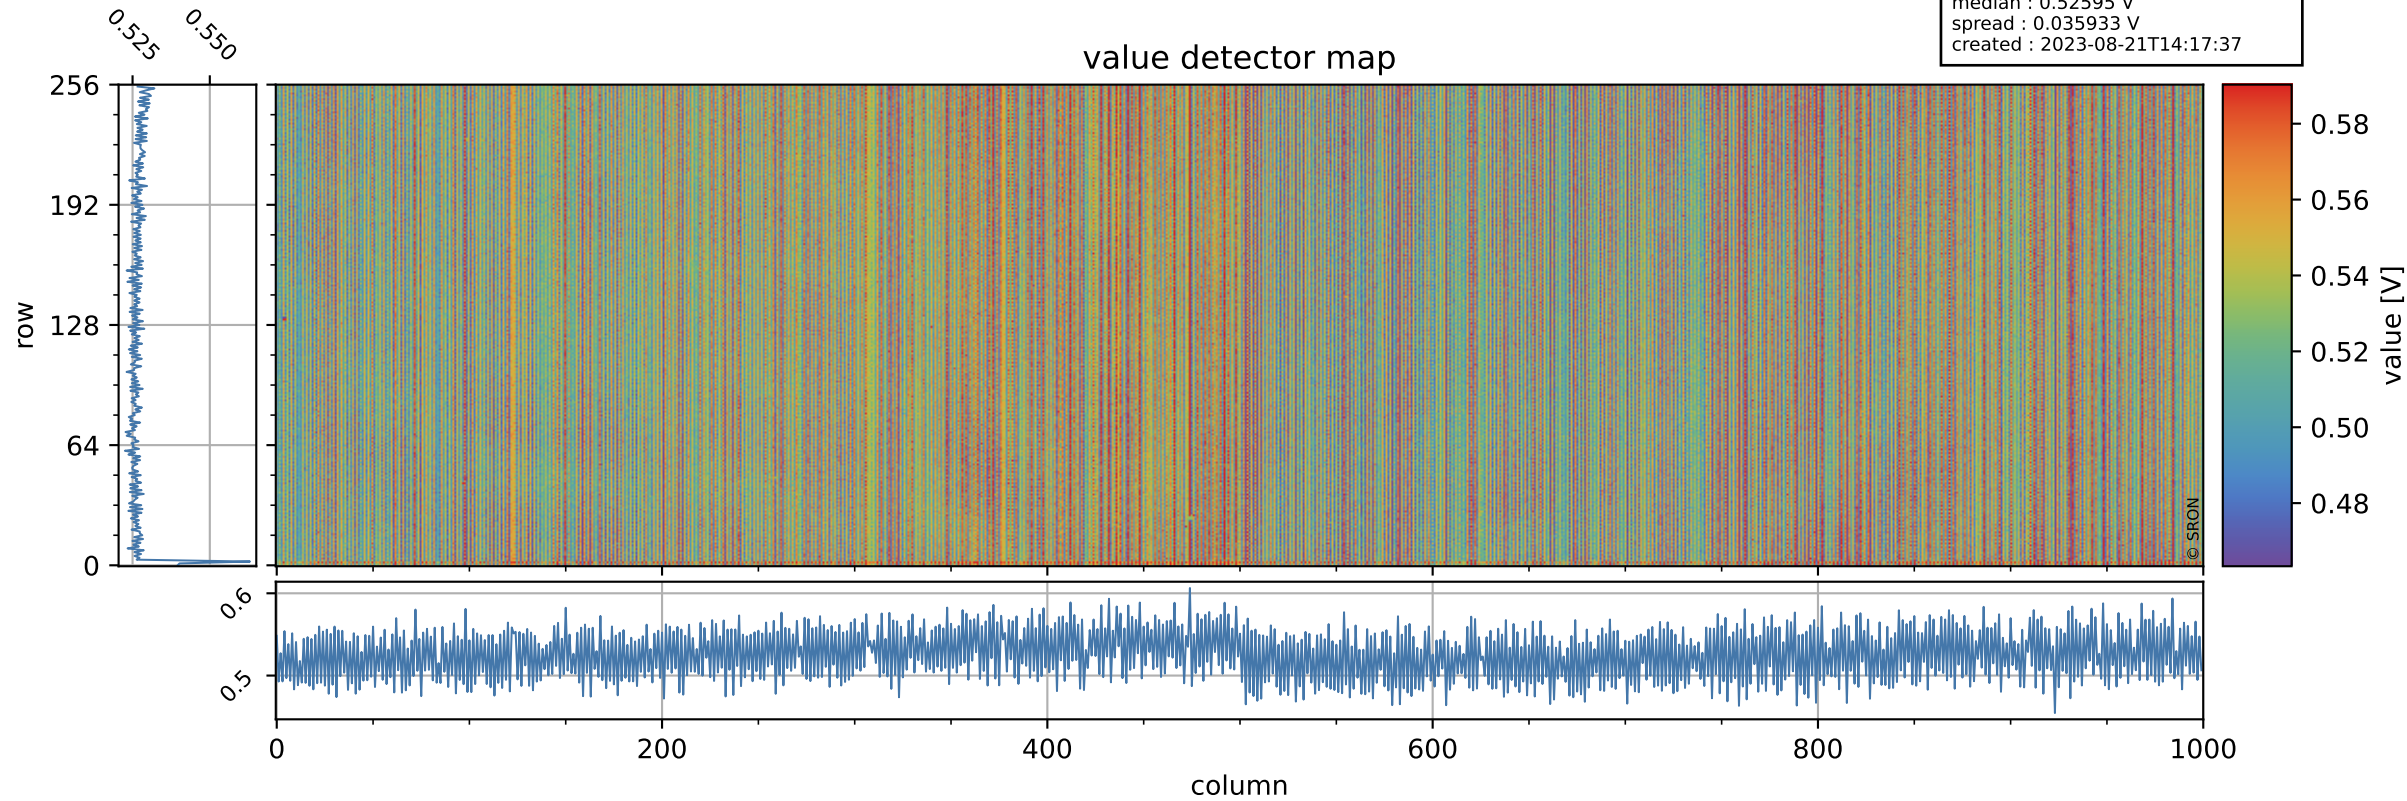

Tropomi SWIR offset (official)

orbits : 19 in [4687, 4732]
coverage : 2018-09-08 / 2018-09-11
median : 0.52595 V
spread : 0.035933 V
created : 2023-08-21T14:17:37

value detector map

Tropomi SWIR offset (official)

orbits : 19 in [4687, 4732]
coverage : 2018-09-08 / 2018-09-11
median : 33.566 μV
spread : 19.621 μV
created : 2023-08-21T14:17:37

Tropomi SWIR offset (official)

orbits : 19 in [4687, 4732]
coverage : 2018-09-08 / 2018-09-11
median : -0.069973 mV
spread : 0.32242 mV
created : 2023-08-21T14:17:37

value compared with SWIR offset CKD

Tropomi SWIR offset (official) ground-tracks of Sentinel-5P

orbits : 19 in [4687, 4732]
coverage : 2018-09-08 / 2018-09-11
created : 2023-08-21T14:17:37

Tropomi SWIR offset (official)

orbits : [2827, 4732]
coverage : 2018-04-30 / 2018-09-11
created : 2023-08-21T14:17:38

trend of detector median & temperatures