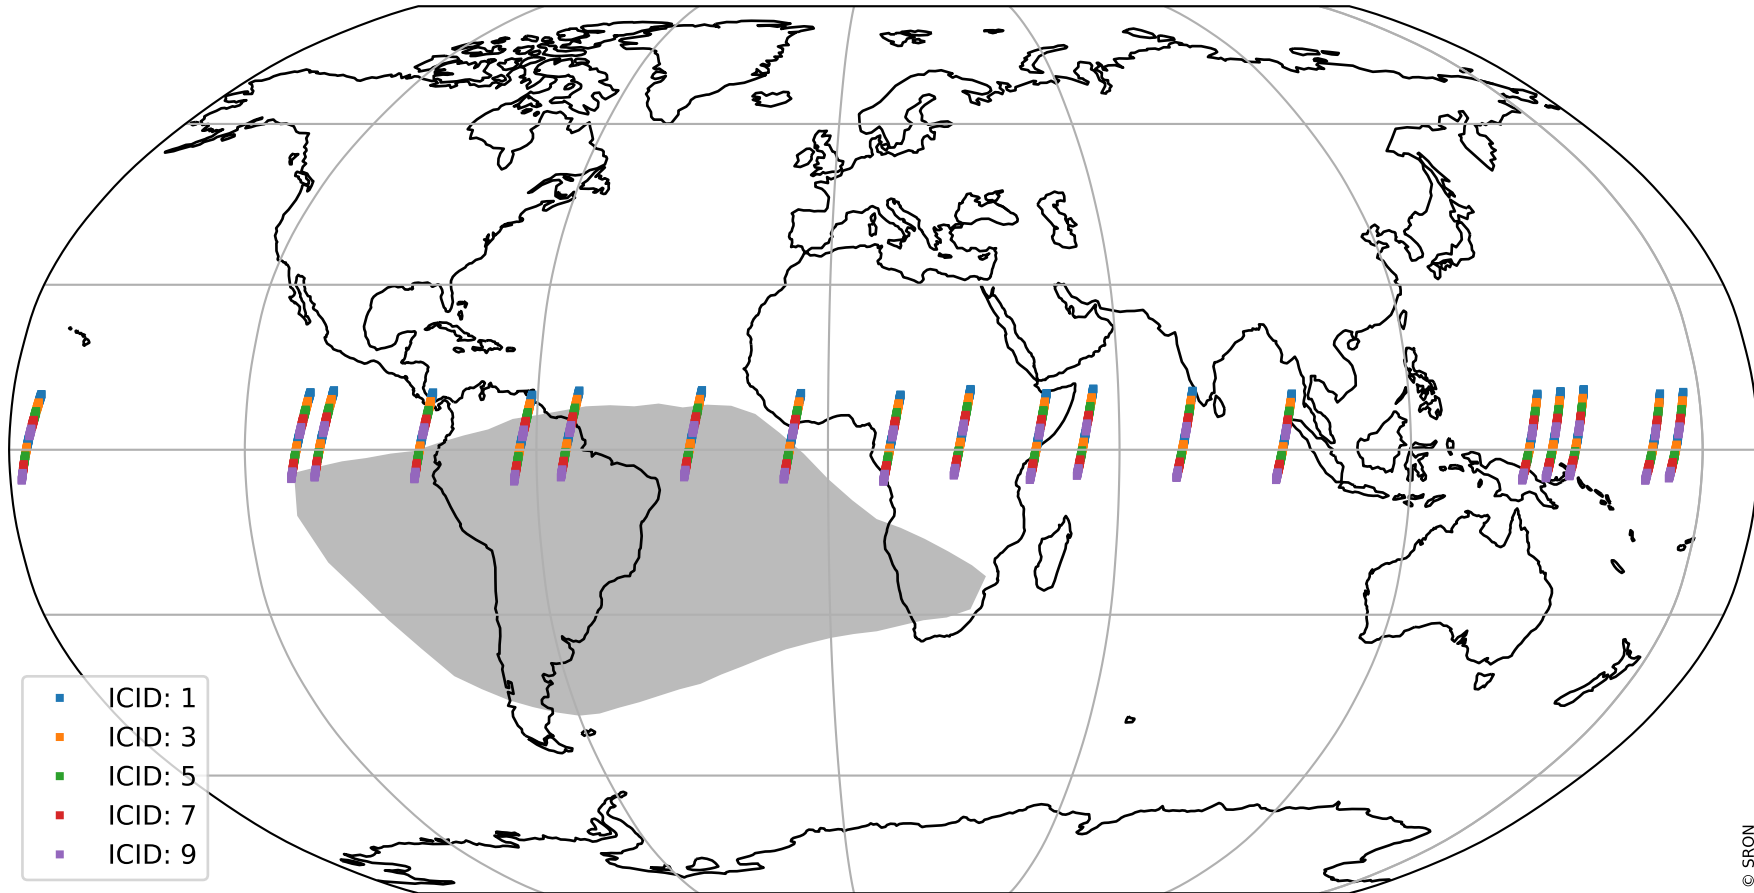

Tropomi SWIR offset (official)

orbits : 19 in [4687, 4732]
coverage : 2018-09-08 / 2018-09-11
median : 0.52595 V
spread : 0.035933 V
created : 2023-08-21T14:17:37

value detector map

Tropomi SWIR offset (official)

orbits : 19 in [4687, 4732]
coverage : 2018-09-08 / 2018-09-11
median : 33.566 μV
spread : 19.621 μV
created : 2023-08-21T14:17:37

Tropomi SWIR offset (official)

orbits : 19 in [4687, 4732]
coverage : 2018-09-08 / 2018-09-11
median : -0.069973 mV
spread : 0.32242 mV
created : 2023-08-21T14:17:37

value compared with SWIR offset CKD

Tropomi SWIR offset (official) ground-tracks of Sentinel-5P

orbits : 19 in [4687, 4732]
coverage : 2018-09-08 / 2018-09-11
created : 2023-08-21T14:17:37

Tropomi SWIR offset (official)

orbits : [2827, 4732]
coverage : 2018-04-30 / 2018-09-11
created : 2023-08-21T14:17:38

trend of detector median & temperatures