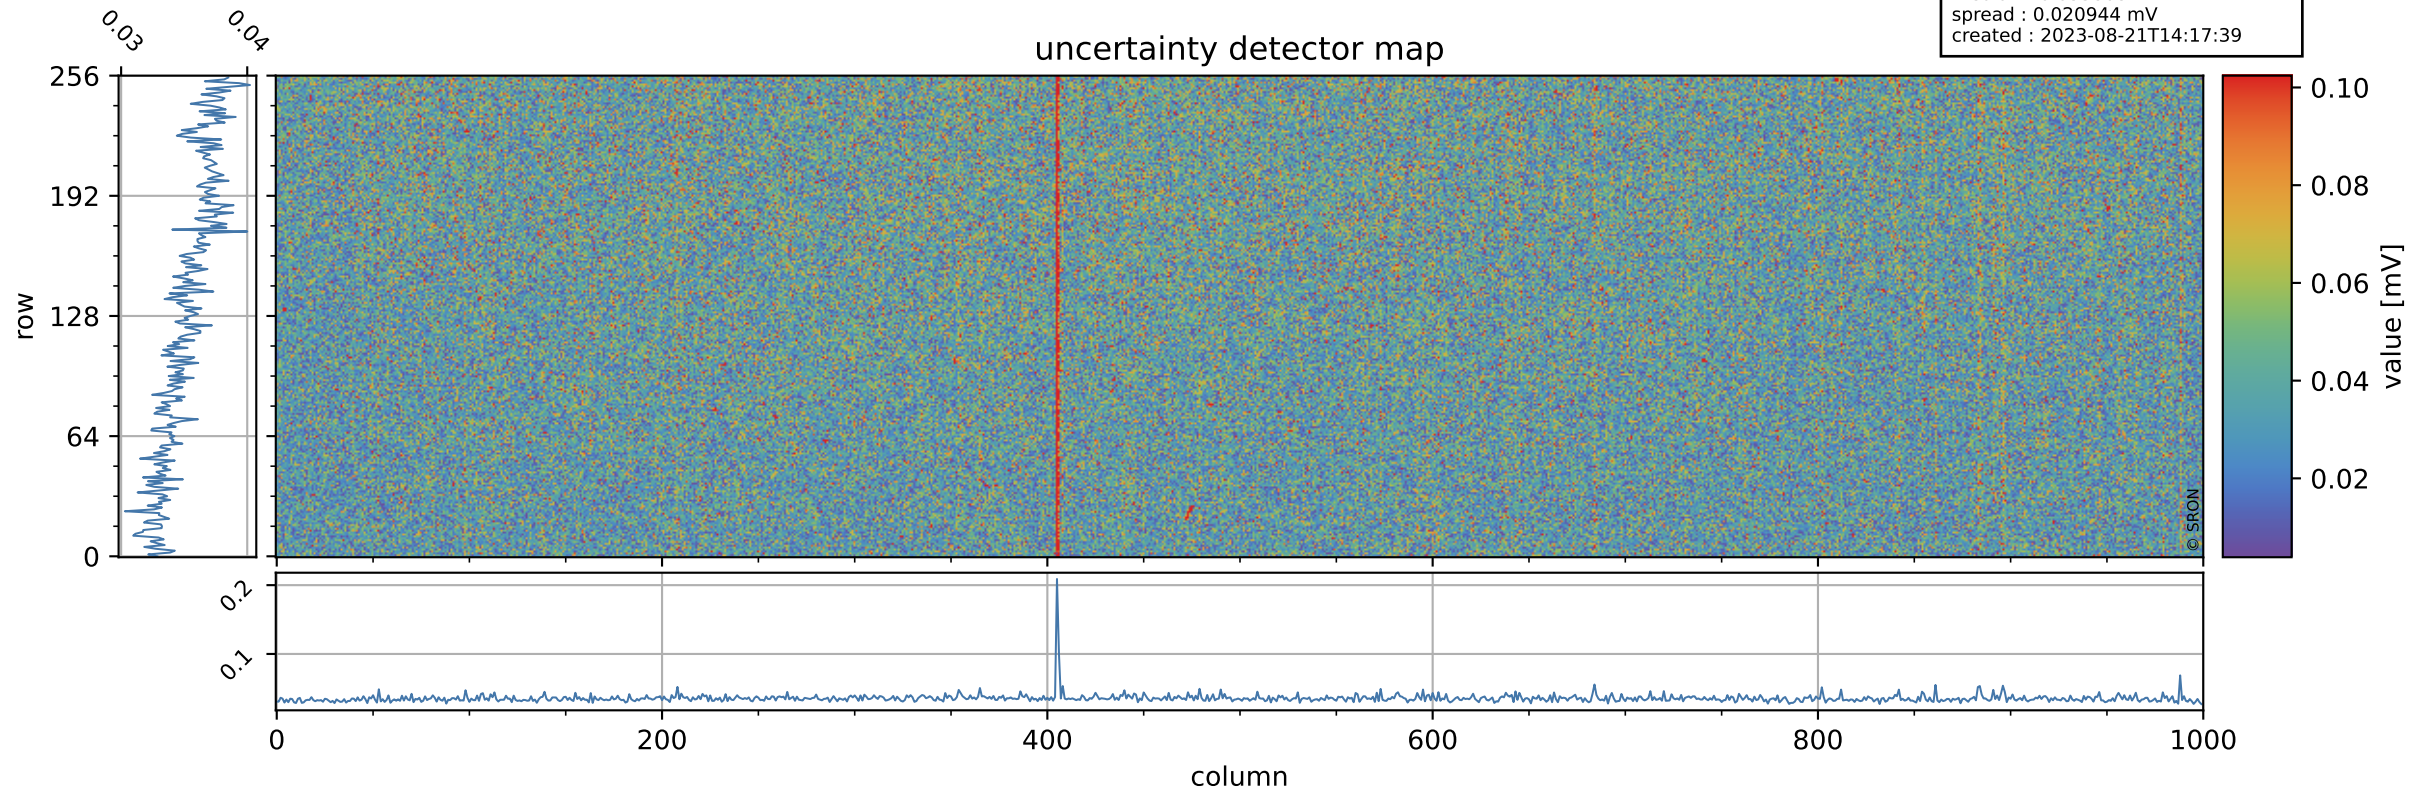

Tropomi SWIR offset (official)

orbits : 20 in [4702, 4747]
coverage : 2018-09-09 / 2018-09-12
median : 0.52596 V
spread : 0.035932 V
created : 2023-08-21T14:17:39

value detector map

Tropomi SWIR offset (official)

orbits : 20 in [4702, 4747]
coverage : 2018-09-09 / 2018-09-12
median : 0.035868 mV
spread : 0.020944 mV
created : 2023-08-21T14:17:39

Tropomi SWIR offset (official)

orbits : 20 in [4702, 4747]
coverage : 2018-09-09 / 2018-09-12
median : -0.065163 mV
spread : 0.32185 mV
created : 2023-08-21T14:17:39

value compared with SWIR offset CKD

Tropomi SWIR offset (official) ground-tracks of Sentinel-5P

orbits : 20 in [4702, 4747]
coverage : 2018-09-09 / 2018-09-12
created : 2023-08-21T14:17:39

Tropomi SWIR offset (official)

orbits : [2827, 4747]
coverage : 2018-04-30 / 2018-09-12
created : 2023-08-21T14:17:40

trend of detector median & temperatures