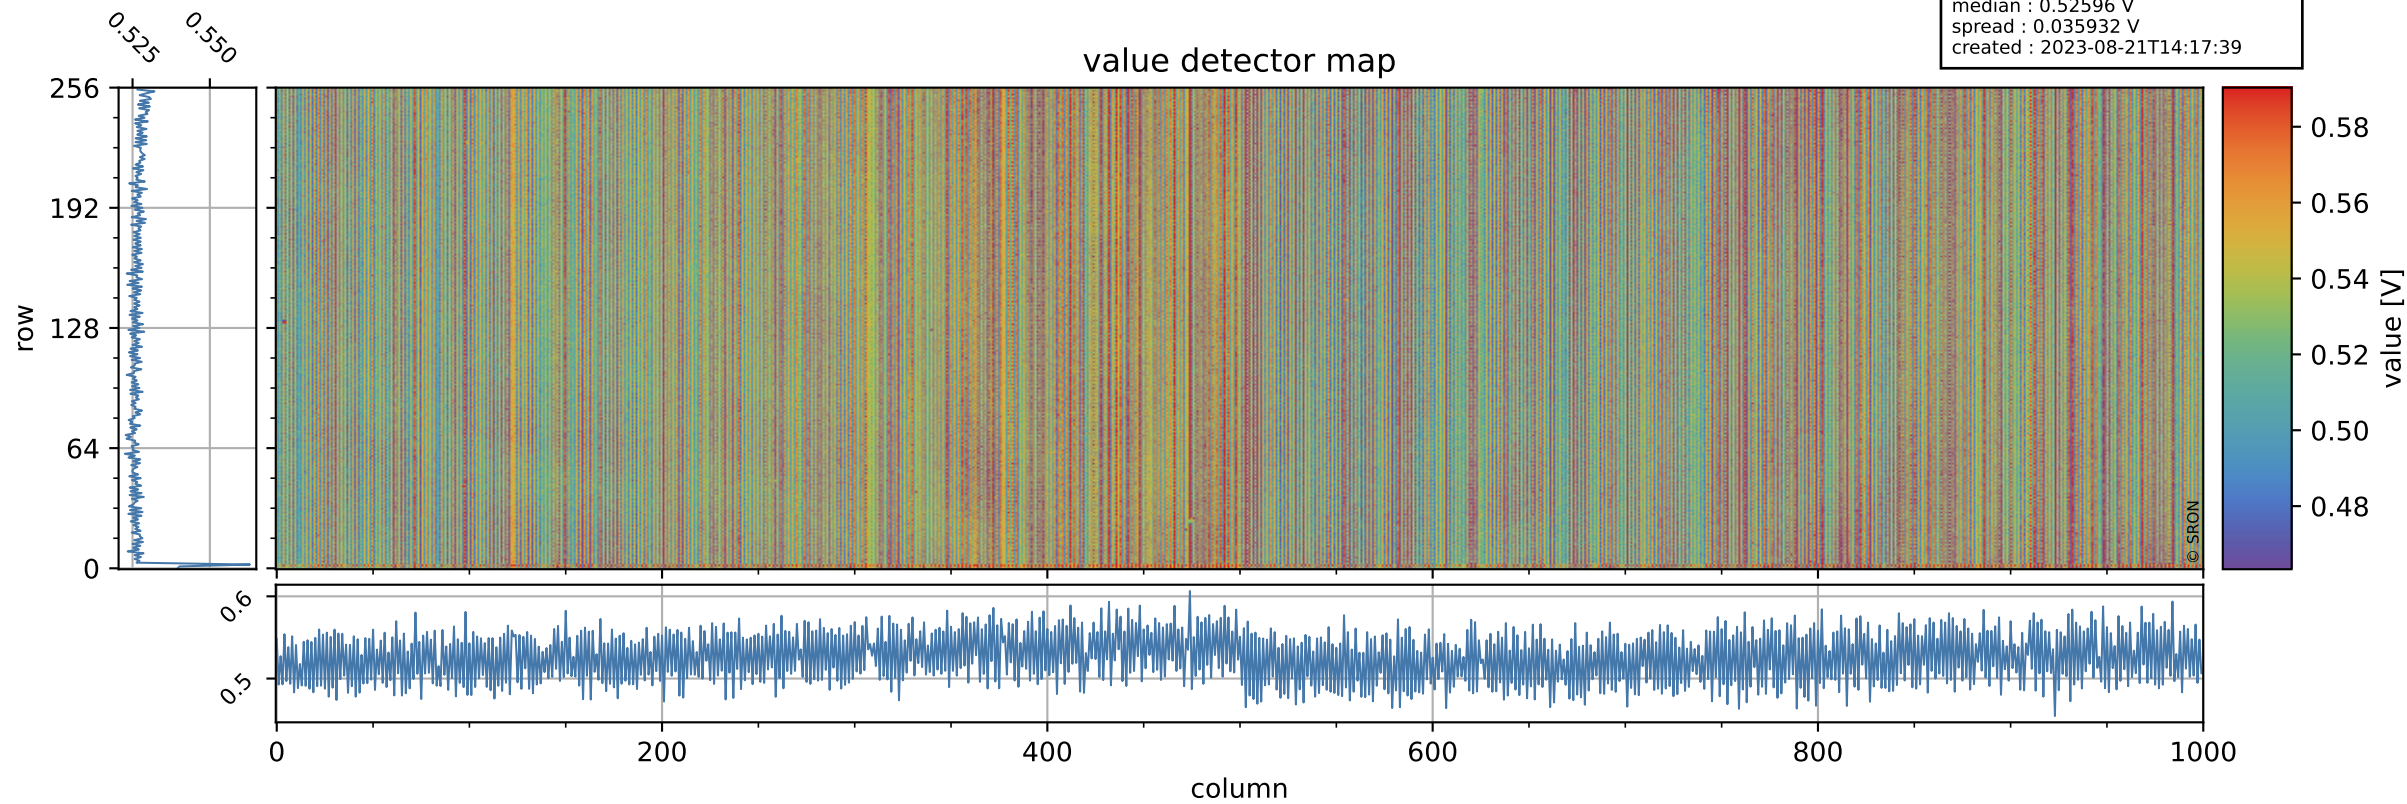

Tropomi SWIR offset (official)

orbits : 20 in [4702, 4747]
coverage : 2018-09-09 / 2018-09-12
median : 0.52596 V
spread : 0.035932 V
created : 2023-08-21T14:17:39

value detector map

Tropomi SWIR offset (official)

orbits : 20 in [4702, 4747]
coverage : 2018-09-09 / 2018-09-12
median : 0.035868 mV
spread : 0.020944 mV
created : 2023-08-21T14:17:39

Tropomi SWIR offset (official)

orbits : 20 in [4702, 4747]
coverage : 2018-09-09 / 2018-09-12
median : -0.065163 mV
spread : 0.32185 mV
created : 2023-08-21T14:17:39

value compared with SWIR offset CKD

Tropomi SWIR offset (official) ground-tracks of Sentinel-5P

orbits : 20 in [4702, 4747]
coverage : 2018-09-09 / 2018-09-12
created : 2023-08-21T14:17:39

Tropomi SWIR offset (official)

orbits : [2827, 4747]
coverage : 2018-04-30 / 2018-09-12
created : 2023-08-21T14:17:40

trend of detector median & temperatures