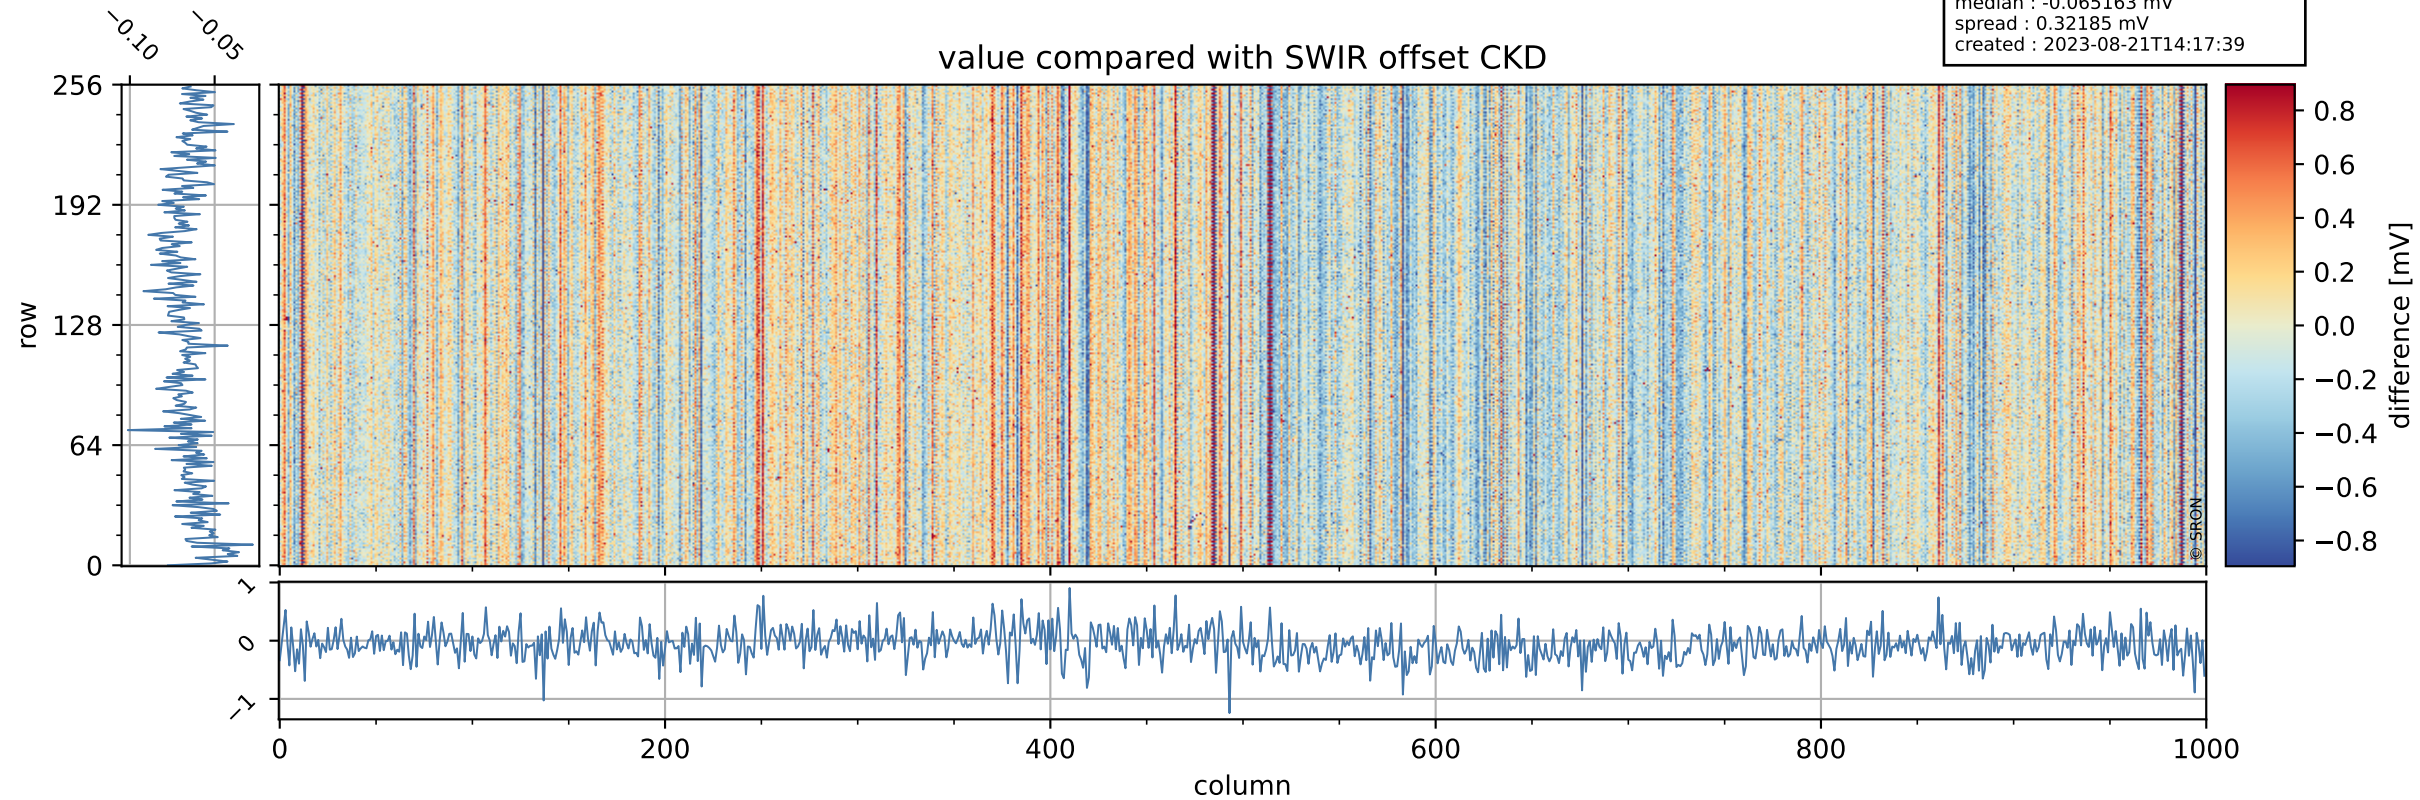

Tropomi SWIR offset (official)

orbits : 20 in [4702, 4747]
coverage : 2018-09-09 / 2018-09-12
median : 0.52596 V
spread : 0.035932 V
created : 2023-08-21T14:17:39

value detector map

Tropomi SWIR offset (official)

orbits : 20 in [4702, 4747]
coverage : 2018-09-09 / 2018-09-12
median : 0.035868 mV
spread : 0.020944 mV
created : 2023-08-21T14:17:39

Tropomi SWIR offset (official)

orbits : 20 in [4702, 4747]
coverage : 2018-09-09 / 2018-09-12
median : -0.065163 mV
spread : 0.32185 mV
created : 2023-08-21T14:17:39

value compared with SWIR offset CKD

Tropomi SWIR offset (official) ground-tracks of Sentinel-5P

orbits : 20 in [4702, 4747]
coverage : 2018-09-09 / 2018-09-12
created : 2023-08-21T14:17:39

Tropomi SWIR offset (official)

orbits : [2827, 4747]
coverage : 2018-04-30 / 2018-09-12
created : 2023-08-21T14:17:40

trend of detector median & temperatures