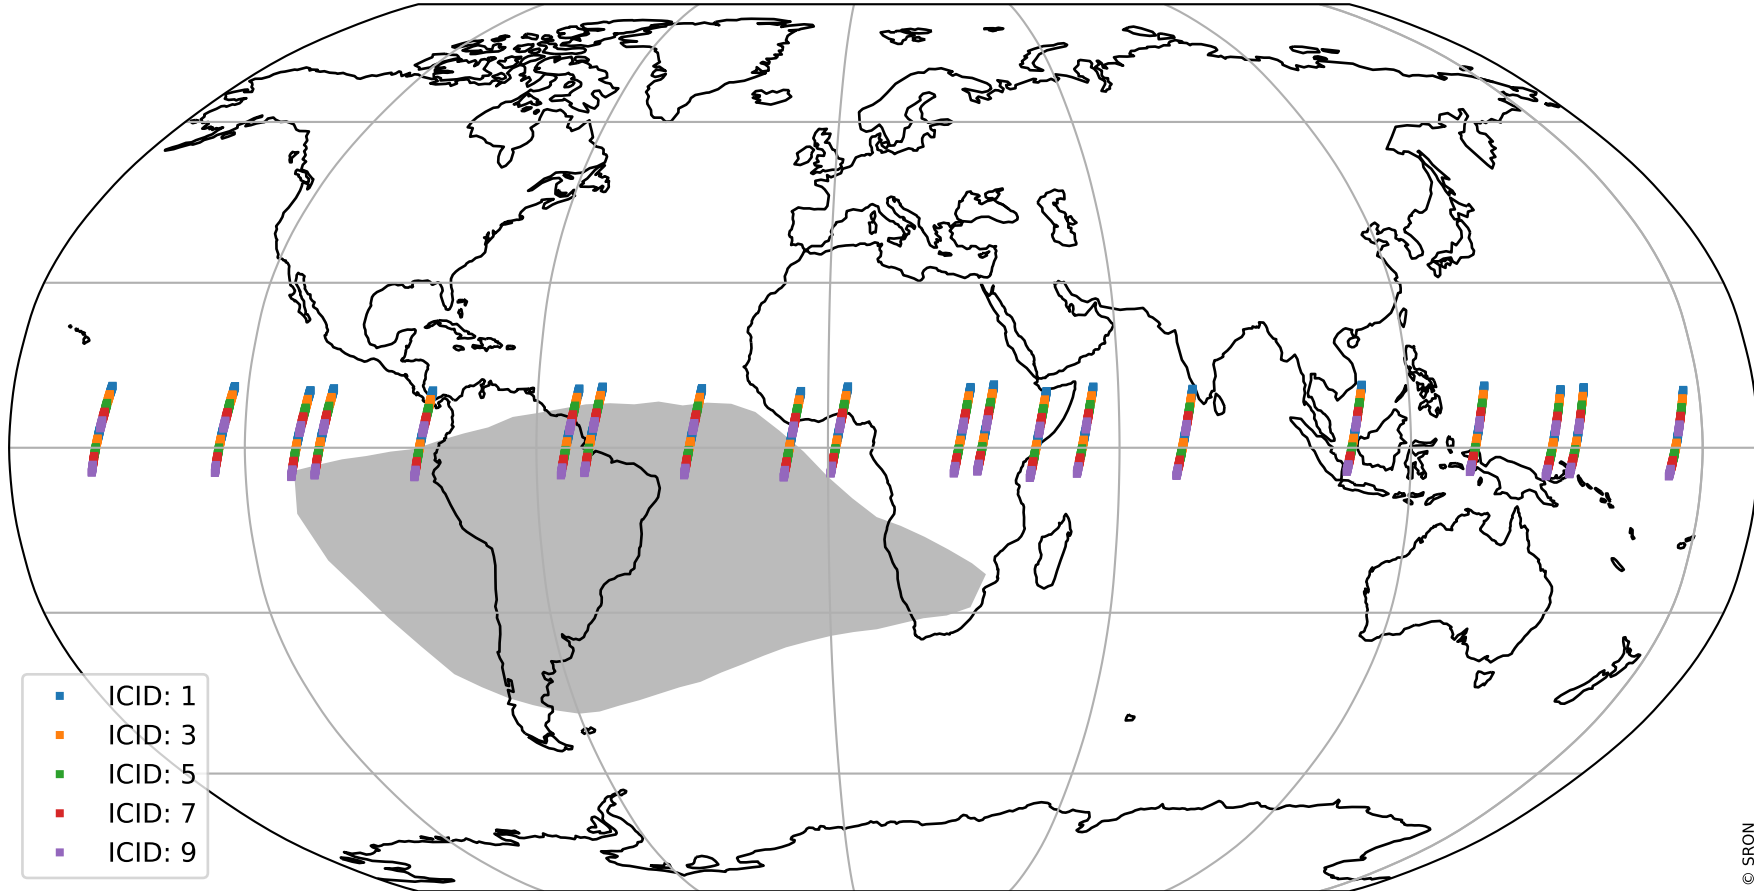

Tropomi SWIR offset (official)

orbits : 20 in [4702, 4747]
coverage : 2018-09-09 / 2018-09-12
median : 0.52596 V
spread : 0.035932 V
created : 2023-08-21T14:17:39

value detector map

Tropomi SWIR offset (official)

orbits : 20 in [4702, 4747]
coverage : 2018-09-09 / 2018-09-12
median : 0.035868 mV
spread : 0.020944 mV
created : 2023-08-21T14:17:39

Tropomi SWIR offset (official)

orbits : 20 in [4702, 4747]
coverage : 2018-09-09 / 2018-09-12
median : -0.065163 mV
spread : 0.32185 mV
created : 2023-08-21T14:17:39

value compared with SWIR offset CKD

Tropomi SWIR offset (official) ground-tracks of Sentinel-5P

orbits : 20 in [4702, 4747]
coverage : 2018-09-09 / 2018-09-12
created : 2023-08-21T14:17:39

Tropomi SWIR offset (official)

orbits : [2827, 4747]
coverage : 2018-04-30 / 2018-09-12
created : 2023-08-21T14:17:40

trend of detector median & temperatures