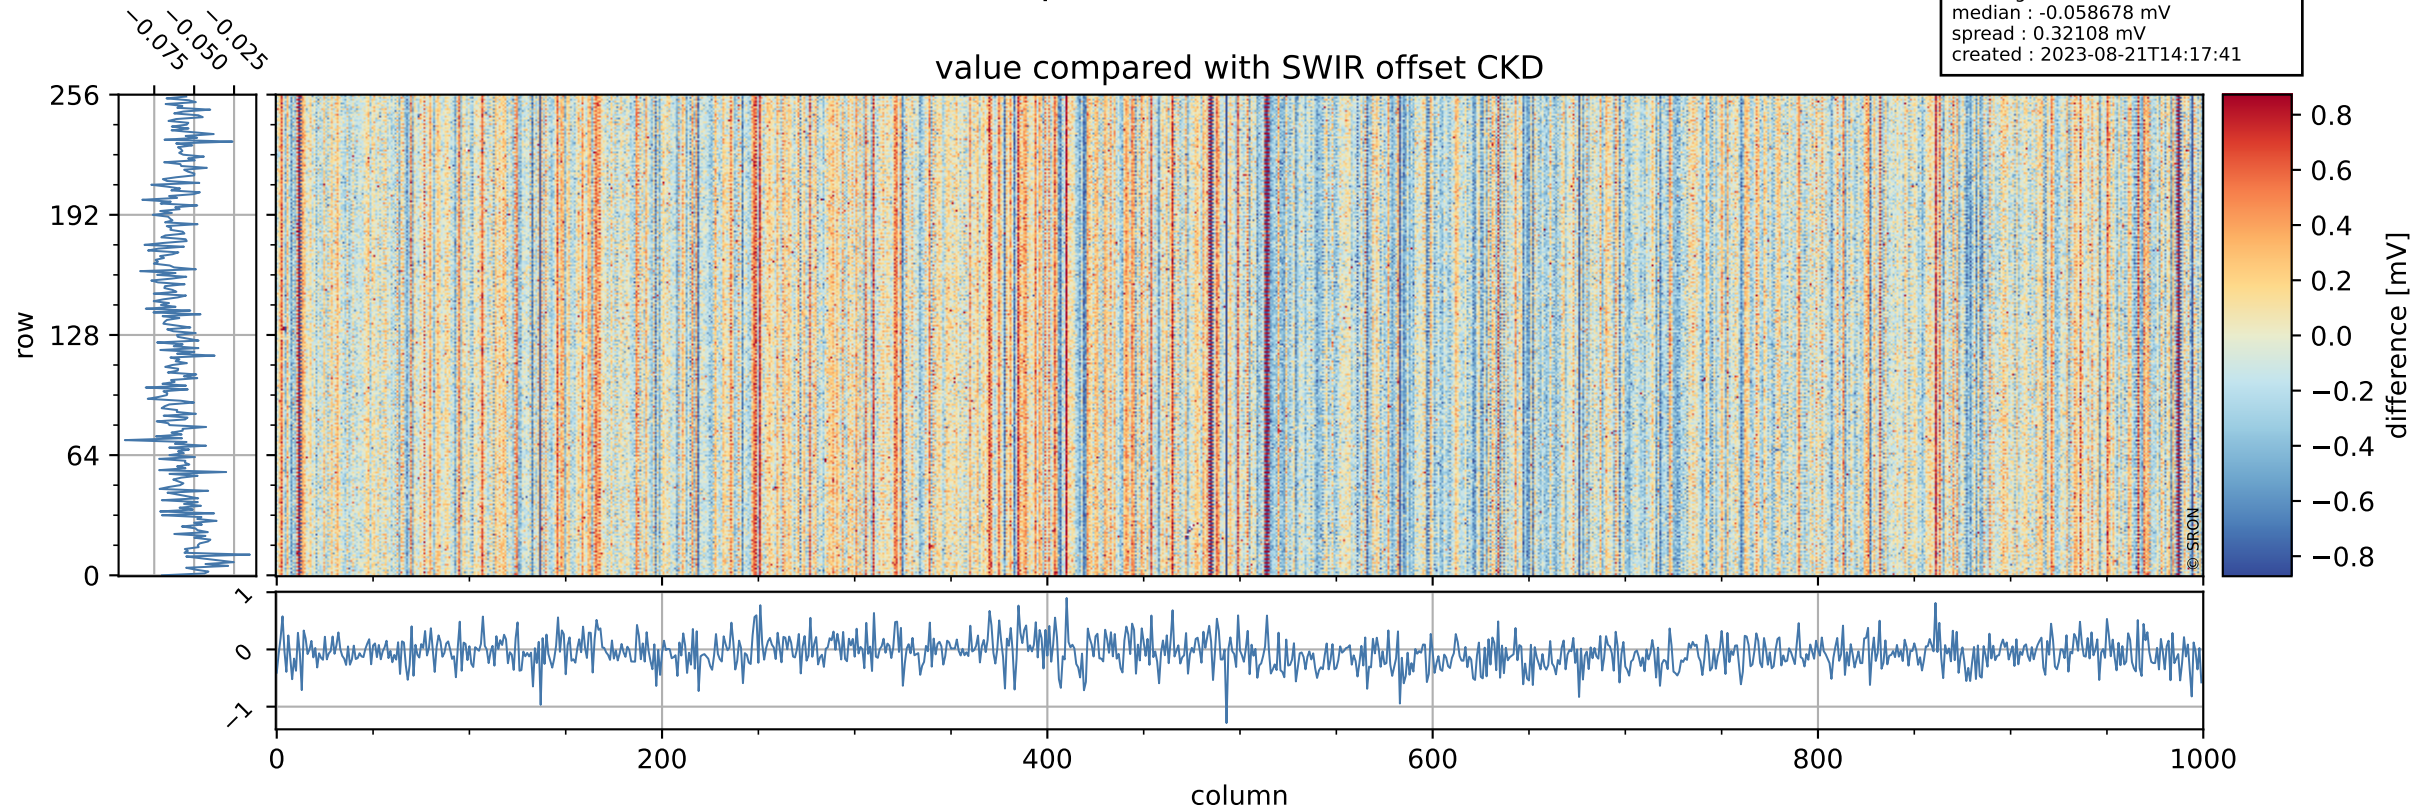

## value detector map

# Tropomi SWIR offset (official)

orbits : 19 in [4717, 4762]  
coverage : 2018-09-11 / 2018-09-14  
median : 0.037325 mV  
spread : 0.021712 mV  
created : 2023-08-21T14:17:41

# Tropomi SWIR offset (official)

orbits : 19 in [4717, 4762]  
coverage : 2018-09-11 / 2018-09-14  
median : -0.058678 mV  
spread : 0.32108 mV  
created : 2023-08-21T14:17:41

value compared with SWIR offset CKD

# Tropomi SWIR offset (official) ground-tracks of Sentinel-5P

orbits : 19 in [4717, 4762]  
coverage : 2018-09-11 / 2018-09-14  
created : 2023-08-21T14:17:41