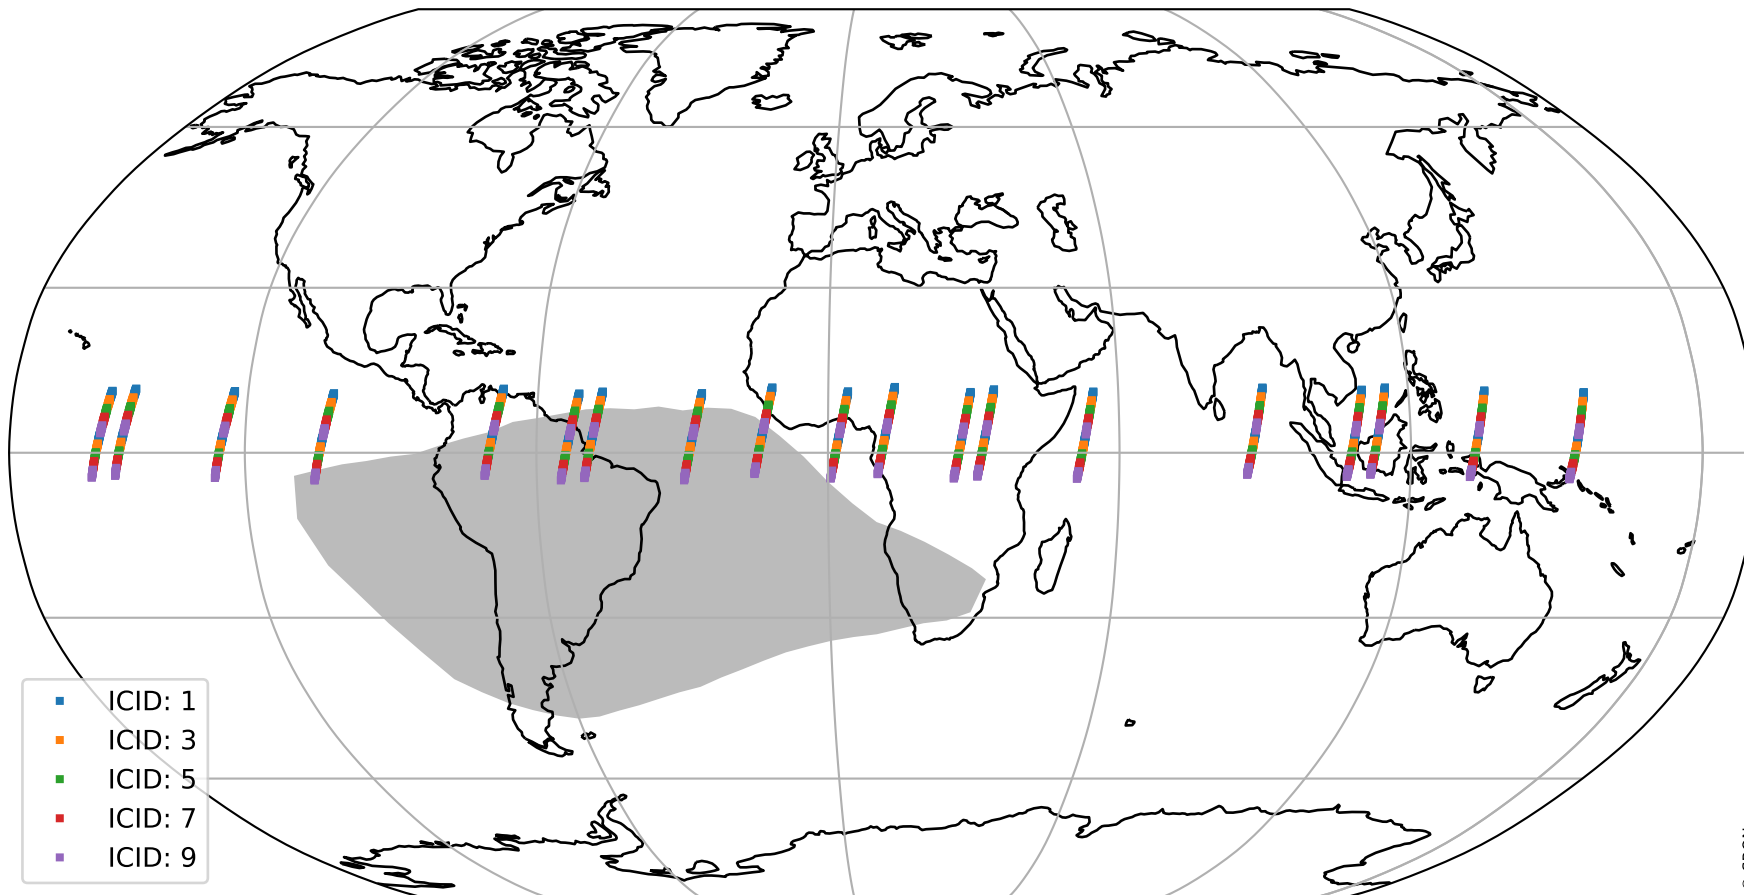

## uncertainty detector map

# Tropomi SWIR offset (official)

orbits : 19 in [4717, 4762]  
coverage : 2018-09-11 / 2018-09-14  
median : -0.058678 mV  
spread : 0.32108 mV  
created : 2023-08-21T14:17:41

value compared with SWIR offset CKD

# Tropomi SWIR offset (official) ground-tracks of Sentinel-5P

orbits : 19 in [4717, 4762]  
coverage : 2018-09-11 / 2018-09-14  
created : 2023-08-21T14:17:41

# Tropomi SWIR offset (official)

orbits : [2827, 4762]  
coverage : 2018-04-30 / 2018-09-14  
created : 2023-08-21T14:17:42