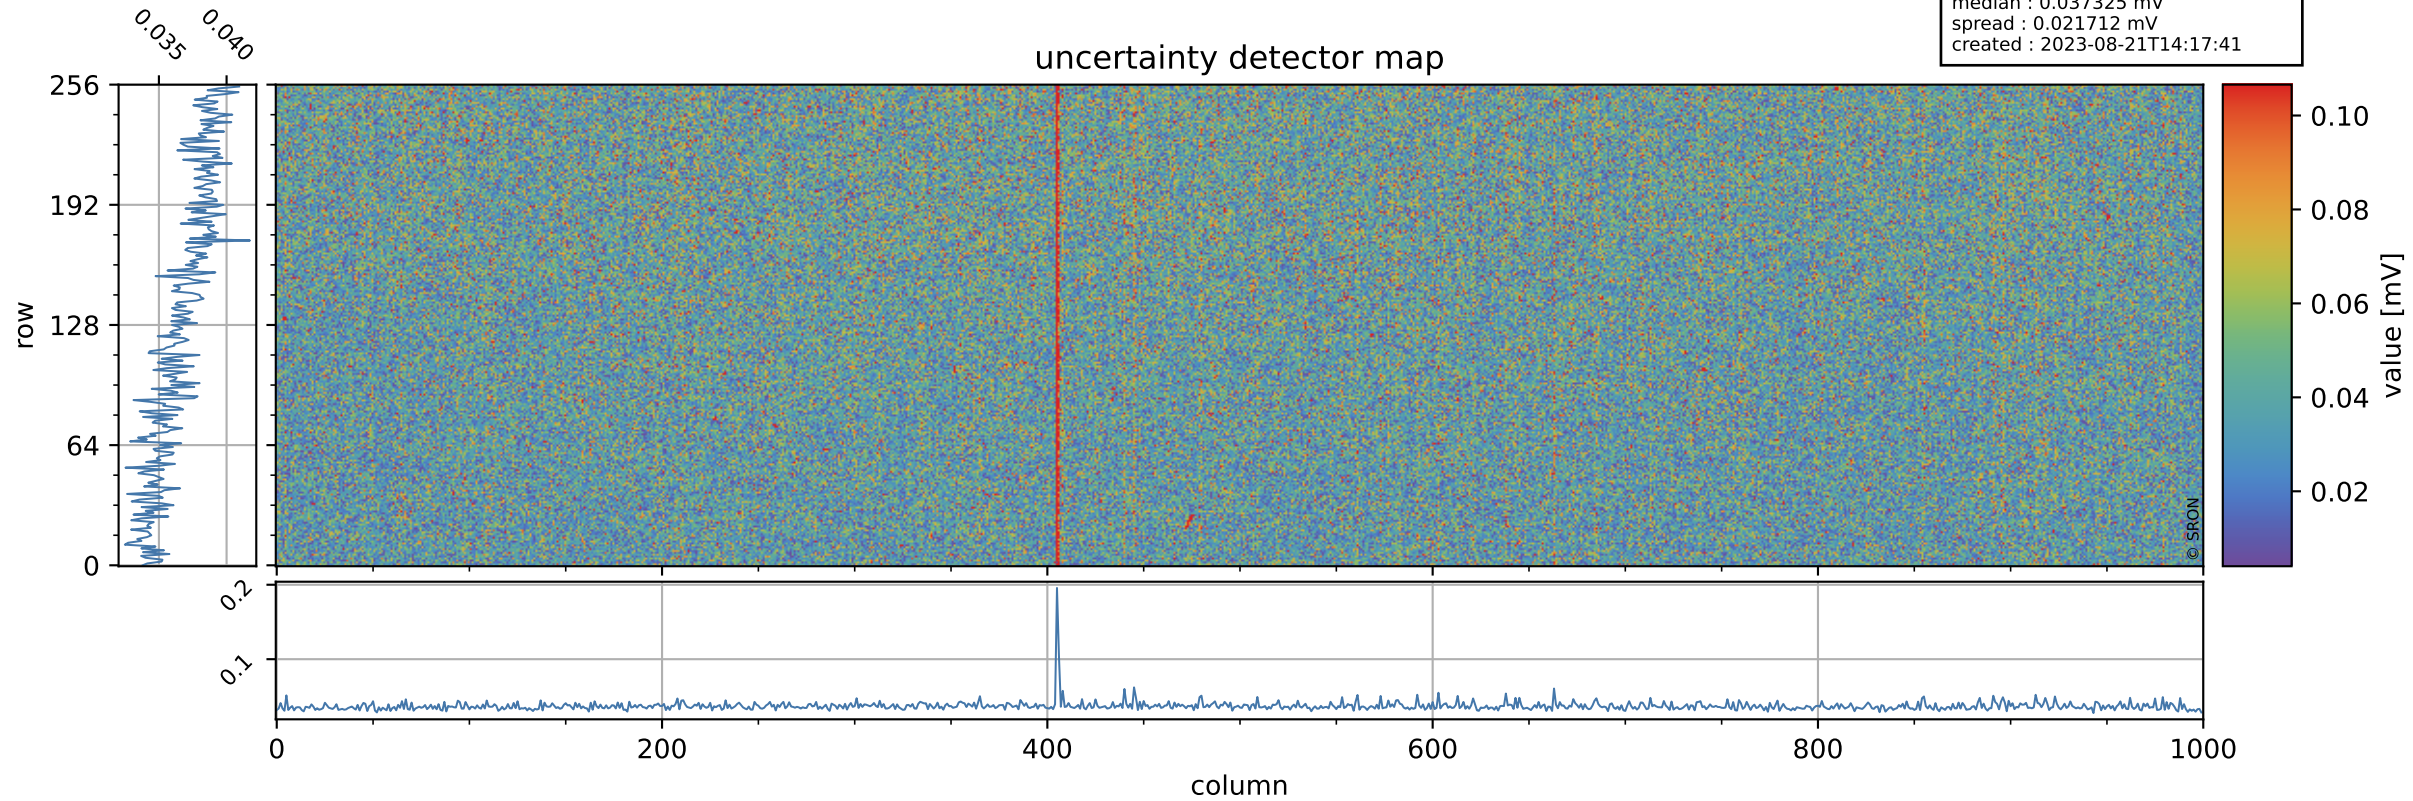

Tropomi SWIR offset (official)

orbits : 19 in [4717, 4762]
coverage : 2018-09-11 / 2018-09-14
median : 0.037325 mV
spread : 0.021712 mV
created : 2023-08-21T14:17:41

uncertainty detector map