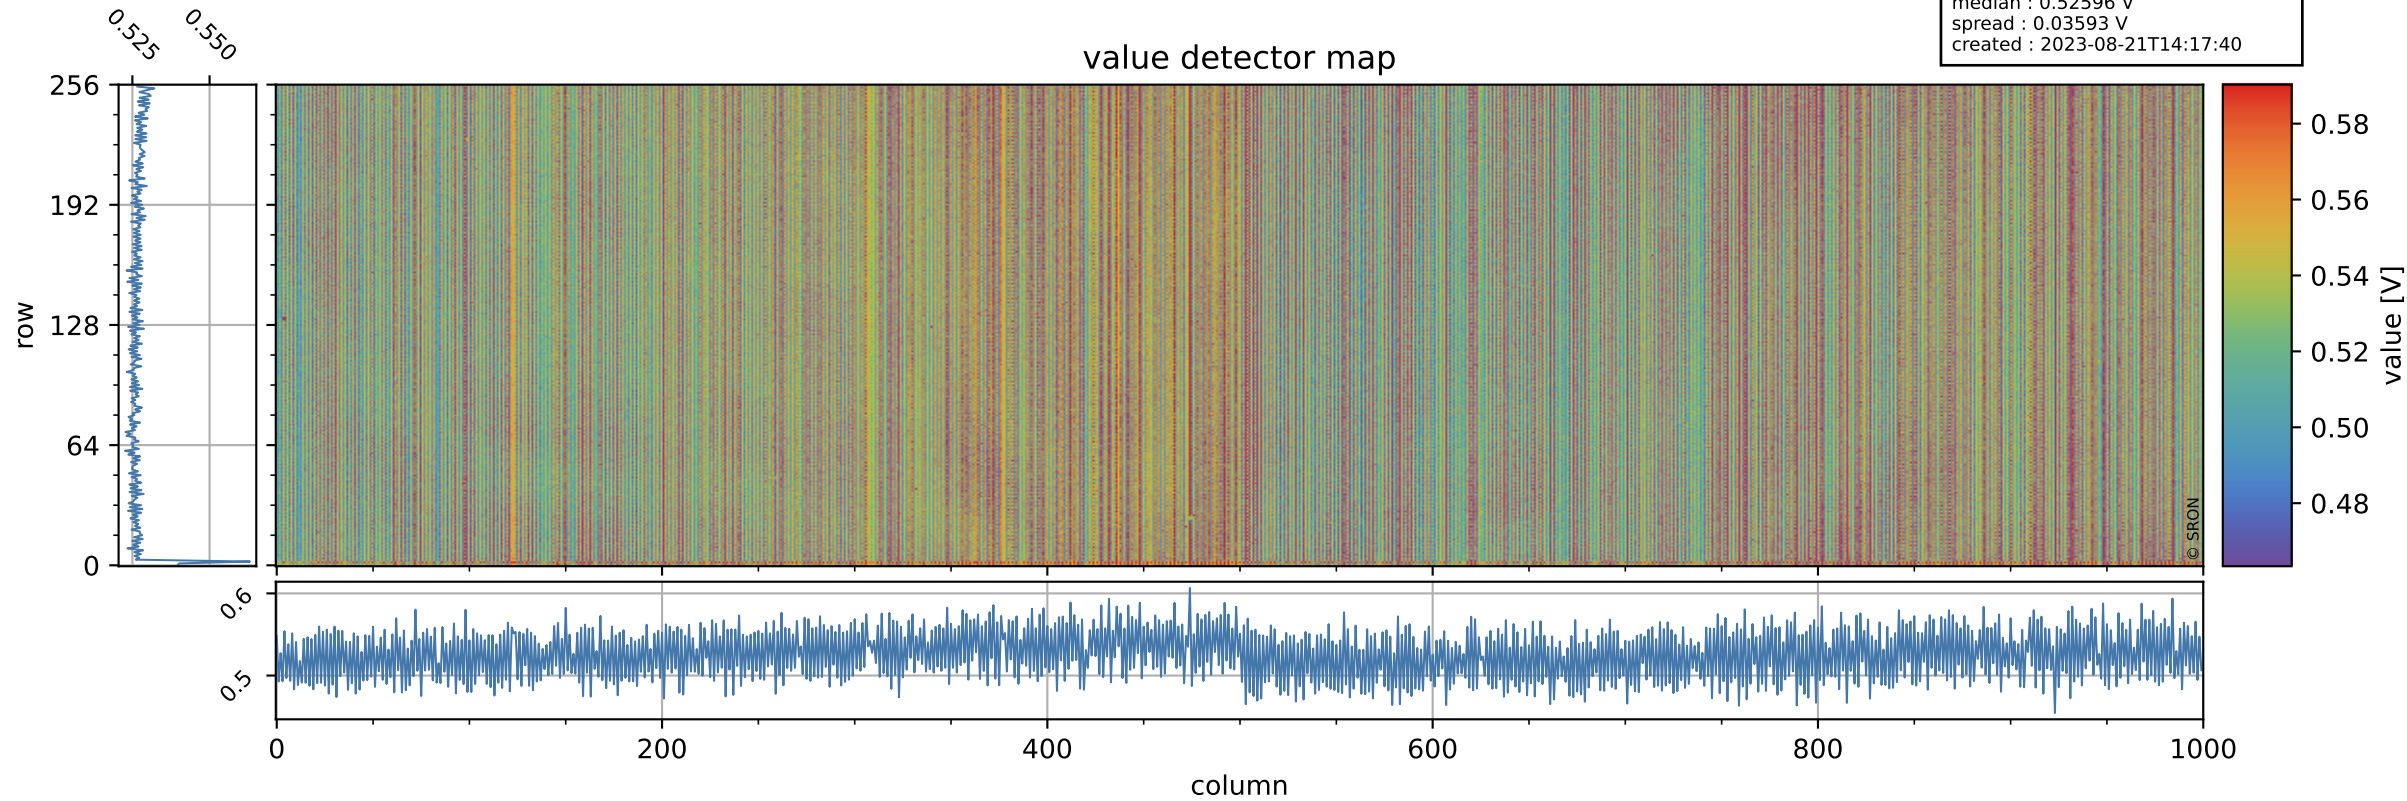

# Tropomi SWIR offset (official)

orbits : 19 in [4717, 4762]  
coverage : 2018-09-11 / 2018-09-14  
median : 0.52596 V  
spread : 0.03593 V  
created : 2023-08-21T14:17:40

## value detector map

# Tropomi SWIR offset (official)

orbits : 19 in [4717, 4762]  
coverage : 2018-09-11 / 2018-09-14  
median : 0.037325 mV  
spread : 0.021712 mV  
created : 2023-08-21T14:17:41

# Tropomi SWIR offset (official) ground-tracks of Sentinel-5P

orbits : 19 in [4717, 4762]  
coverage : 2018-09-11 / 2018-09-14  
created : 2023-08-21T14:17:41