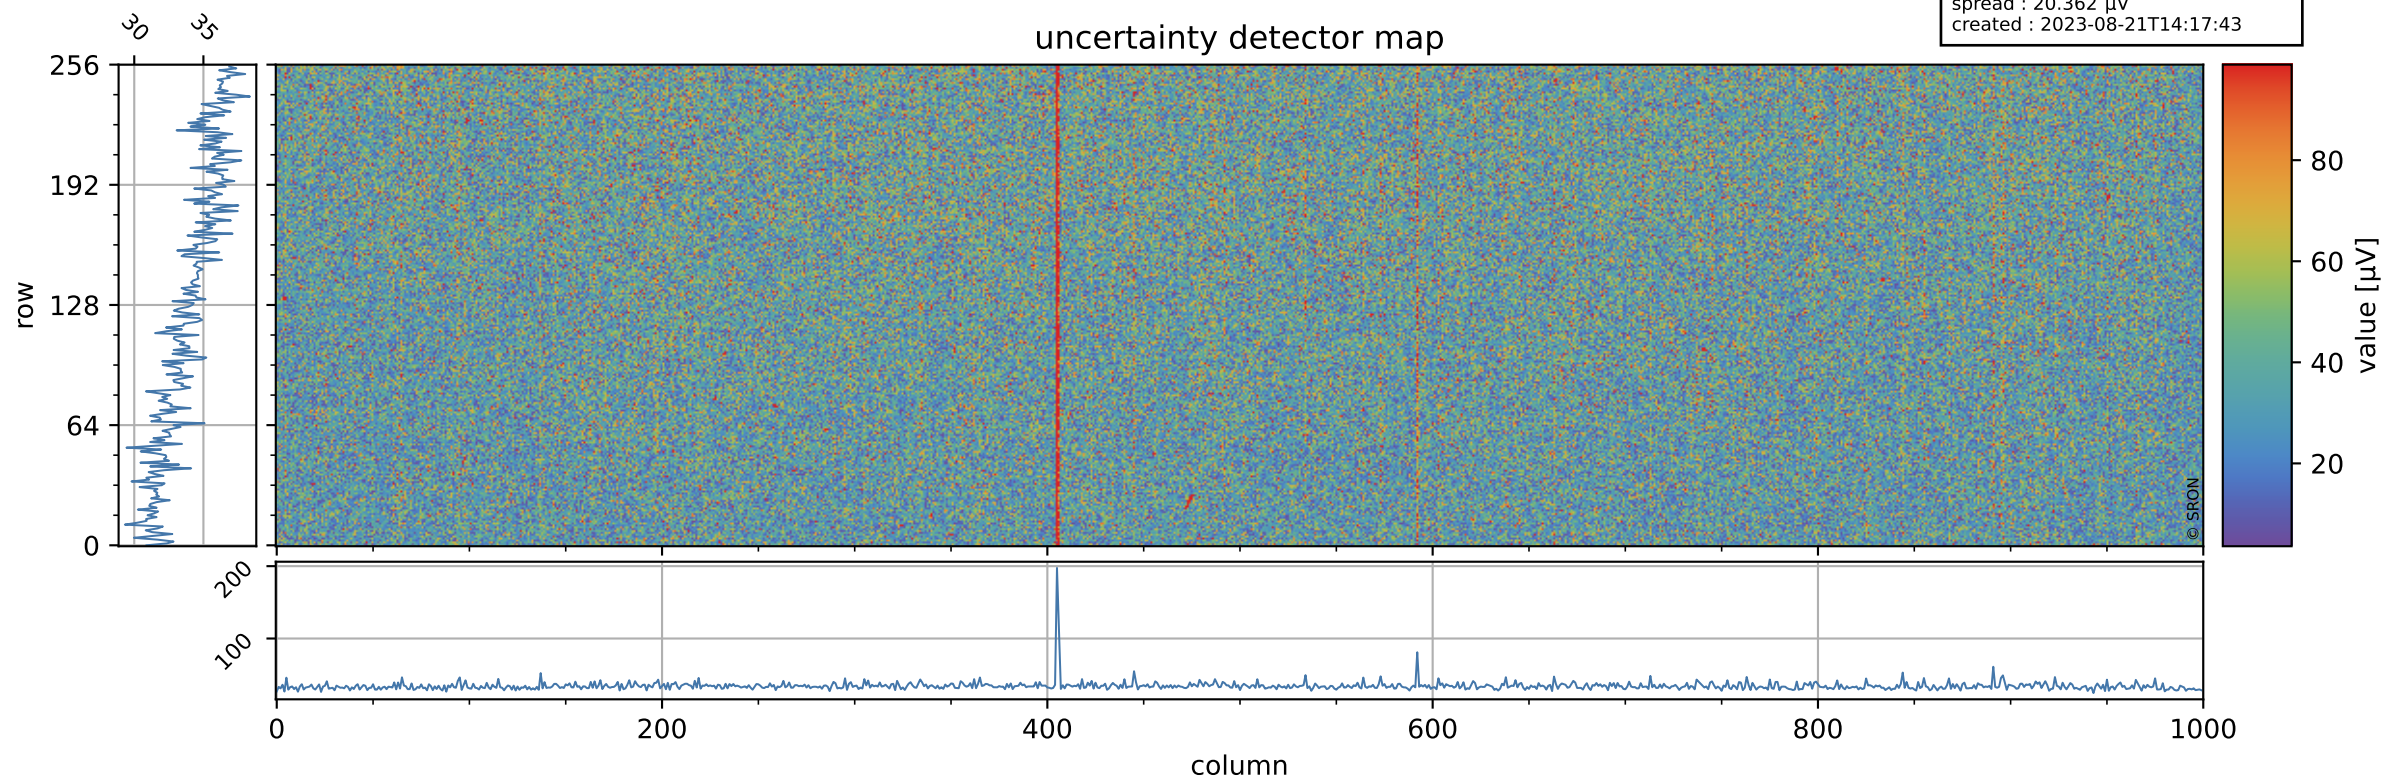

Tropomi SWIR offset (official)

orbits : 20 in [4732, 4777]
coverage : 2018-09-11 / 2018-09-15
median : 0.52597 V
spread : 0.03593 V
created : 2023-08-21T14:17:42

value detector map

Tropomi SWIR offset (official)

orbits : 20 in [4732, 4777]
coverage : 2018-09-11 / 2018-09-15
median : 34.614 μV
spread : 20.362 μV
created : 2023-08-21T14:17:43

Tropomi SWIR offset (official)

orbits : 20 in [4732, 4777]
coverage : 2018-09-11 / 2018-09-15
median : -0.051865 mV
spread : 0.31949 mV
created : 2023-08-21T14:17:43

value compared with SWIR offset CKD

Tropomi SWIR offset (official) ground-tracks of Sentinel-5P

orbits : 20 in [4732, 4777]
coverage : 2018-09-11 / 2018-09-15
created : 2023-08-21T14:17:43

Tropomi SWIR offset (official)

orbits : [2827, 4777]
coverage : 2018-04-30 / 2018-09-15
created : 2023-08-21T14:17:43

trend of detector median & temperatures