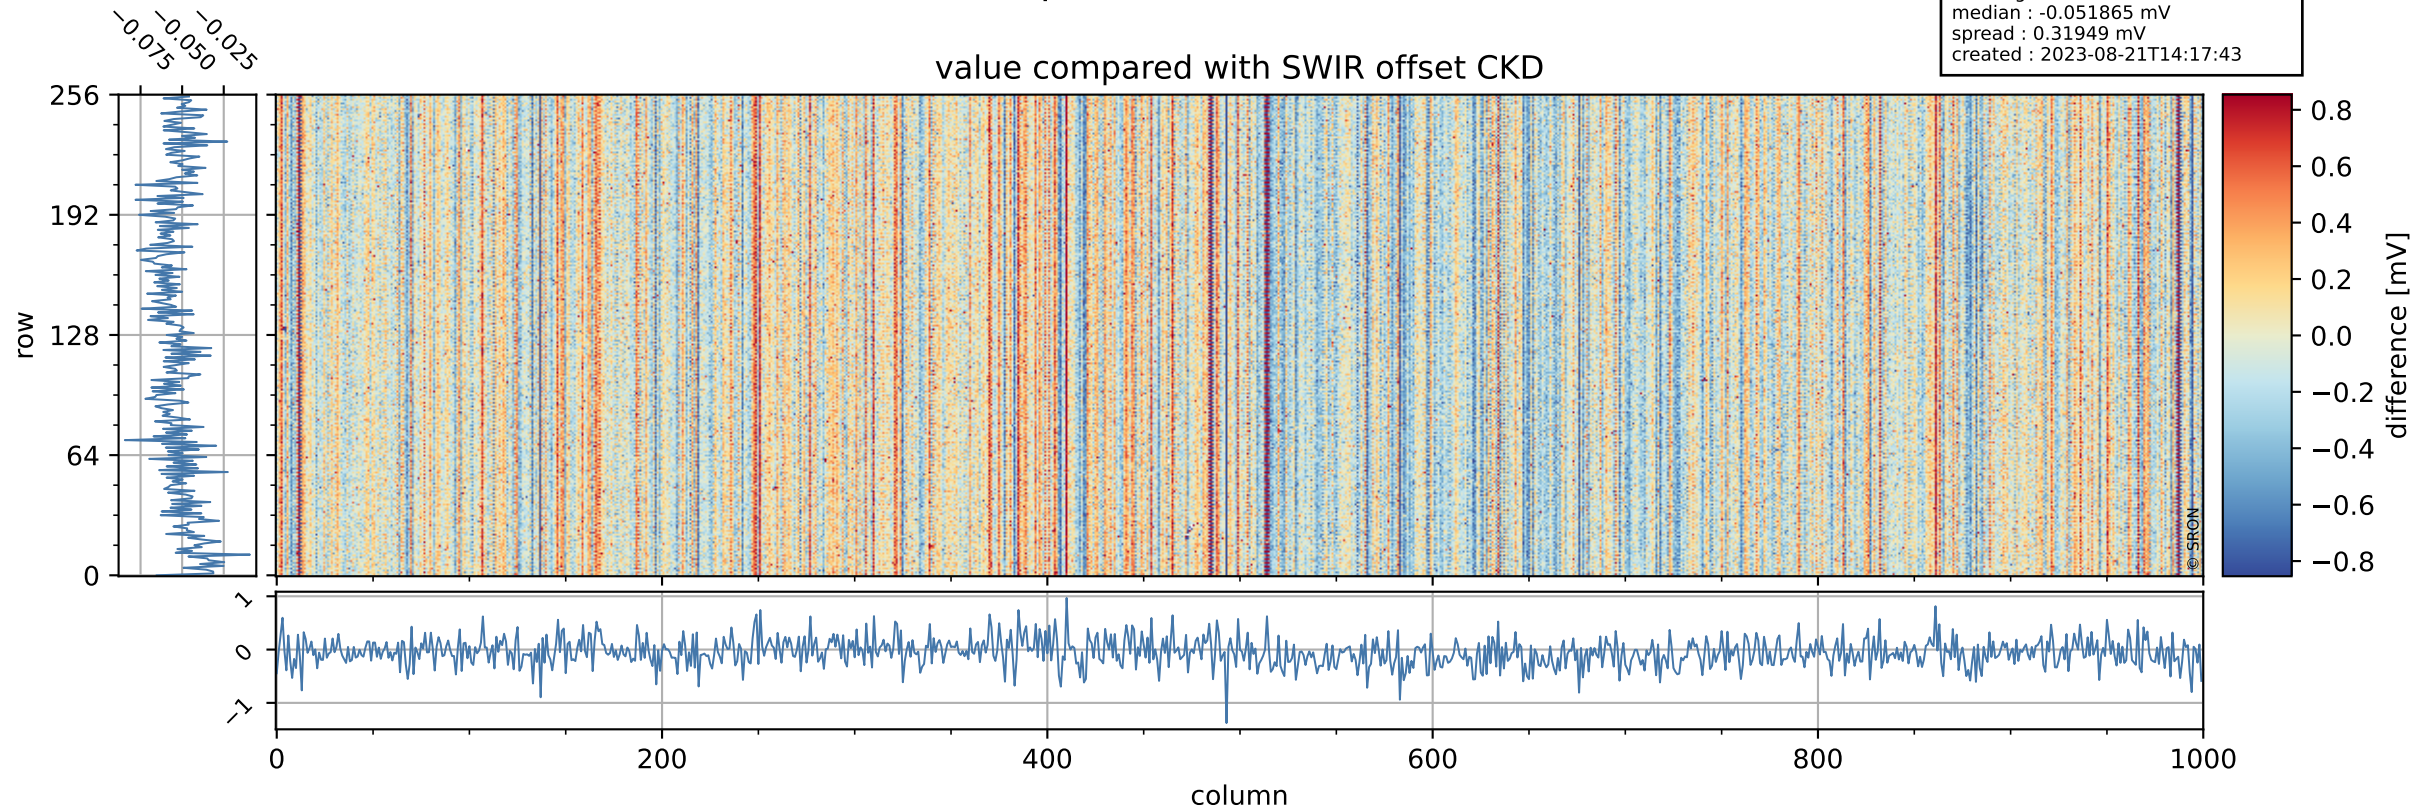

Tropomi SWIR offset (official)

orbits : 20 in [4732, 4777]
coverage : 2018-09-11 / 2018-09-15
median : 0.52597 V
spread : 0.03593 V
created : 2023-08-21T14:17:42

value detector map

Tropomi SWIR offset (official)

orbits : 20 in [4732, 4777]
coverage : 2018-09-11 / 2018-09-15
median : 34.614 μV
spread : 20.362 μV
created : 2023-08-21T14:17:43

Tropomi SWIR offset (official)

orbits : 20 in [4732, 4777]
coverage : 2018-09-11 / 2018-09-15
median : -0.051865 mV
spread : 0.31949 mV
created : 2023-08-21T14:17:43

value compared with SWIR offset CKD

Tropomi SWIR offset (official) ground-tracks of Sentinel-5P

orbits : 20 in [4732, 4777]
coverage : 2018-09-11 / 2018-09-15
created : 2023-08-21T14:17:43

Tropomi SWIR offset (official)

orbits : [2827, 4777]
coverage : 2018-04-30 / 2018-09-15
created : 2023-08-21T14:17:43

trend of detector median & temperatures