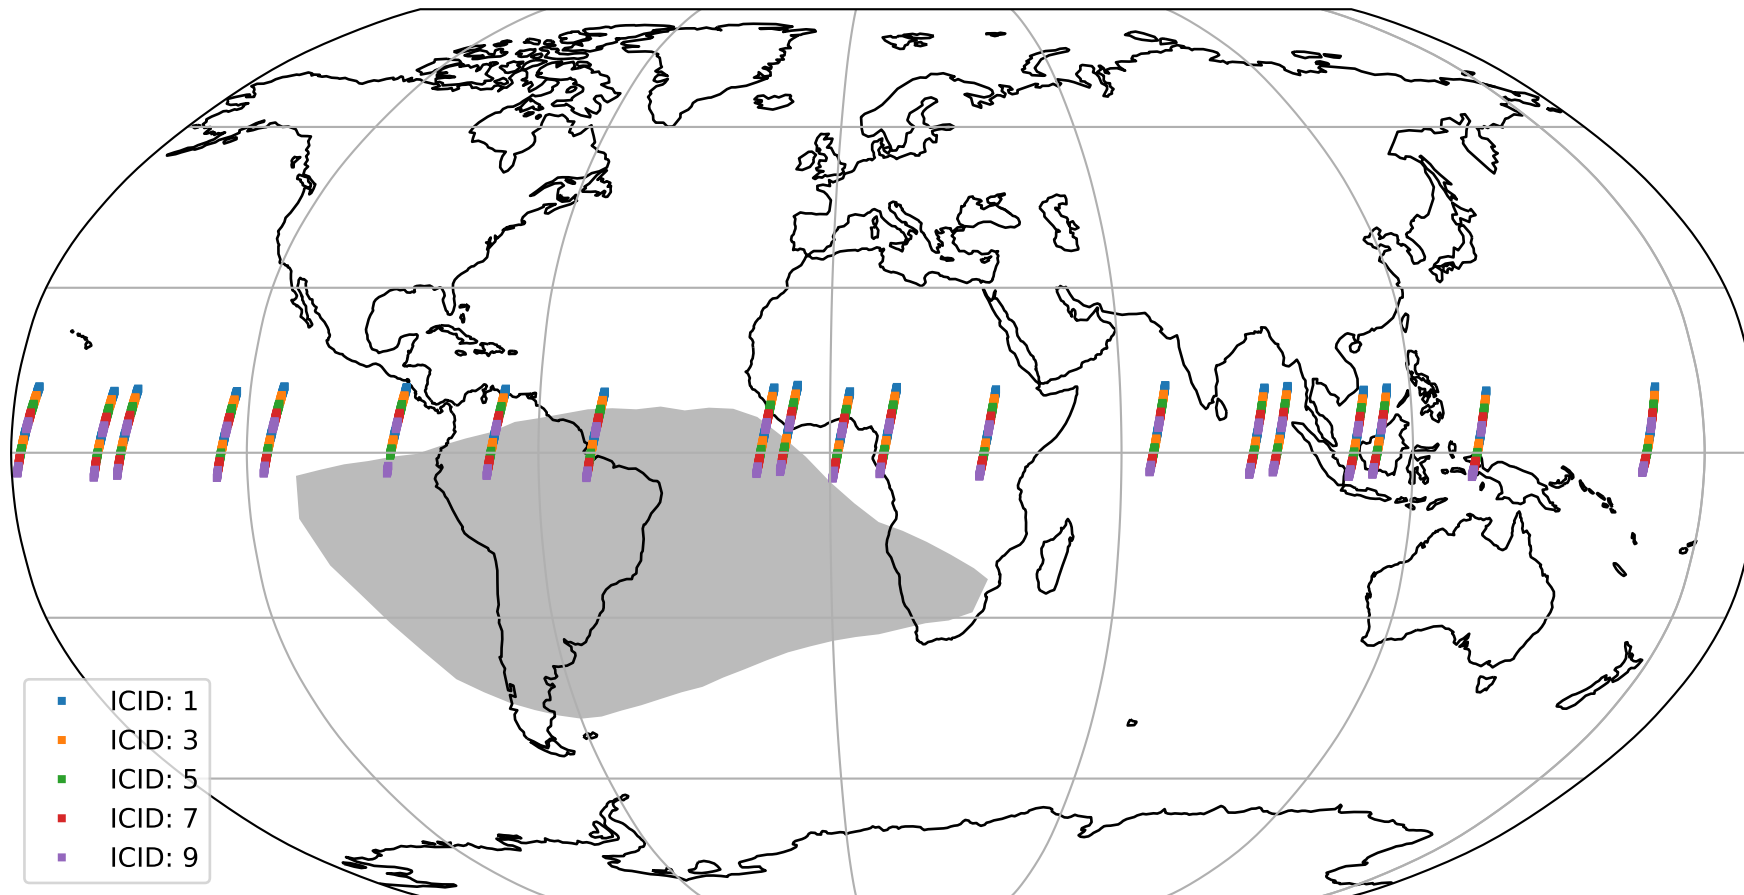

Tropomi SWIR offset (official)

orbits : 20 in [4732, 4777]
coverage : 2018-09-11 / 2018-09-15
median : 0.52597 V
spread : 0.03593 V
created : 2023-08-21T14:17:42

value detector map

Tropomi SWIR offset (official)

orbits : 20 in [4732, 4777]
coverage : 2018-09-11 / 2018-09-15
median : 34.614 μV
spread : 20.362 μV
created : 2023-08-21T14:17:43

Tropomi SWIR offset (official)

orbits : 20 in [4732, 4777]
coverage : 2018-09-11 / 2018-09-15
median : -0.051865 mV
spread : 0.31949 mV
created : 2023-08-21T14:17:43

value compared with SWIR offset CKD

Tropomi SWIR offset (official) ground-tracks of Sentinel-5P

orbits : 20 in [4732, 4777]
coverage : 2018-09-11 / 2018-09-15
created : 2023-08-21T14:17:43

Tropomi SWIR offset (official)

orbits : [2827, 4777]
coverage : 2018-04-30 / 2018-09-15
created : 2023-08-21T14:17:43

trend of detector median & temperatures