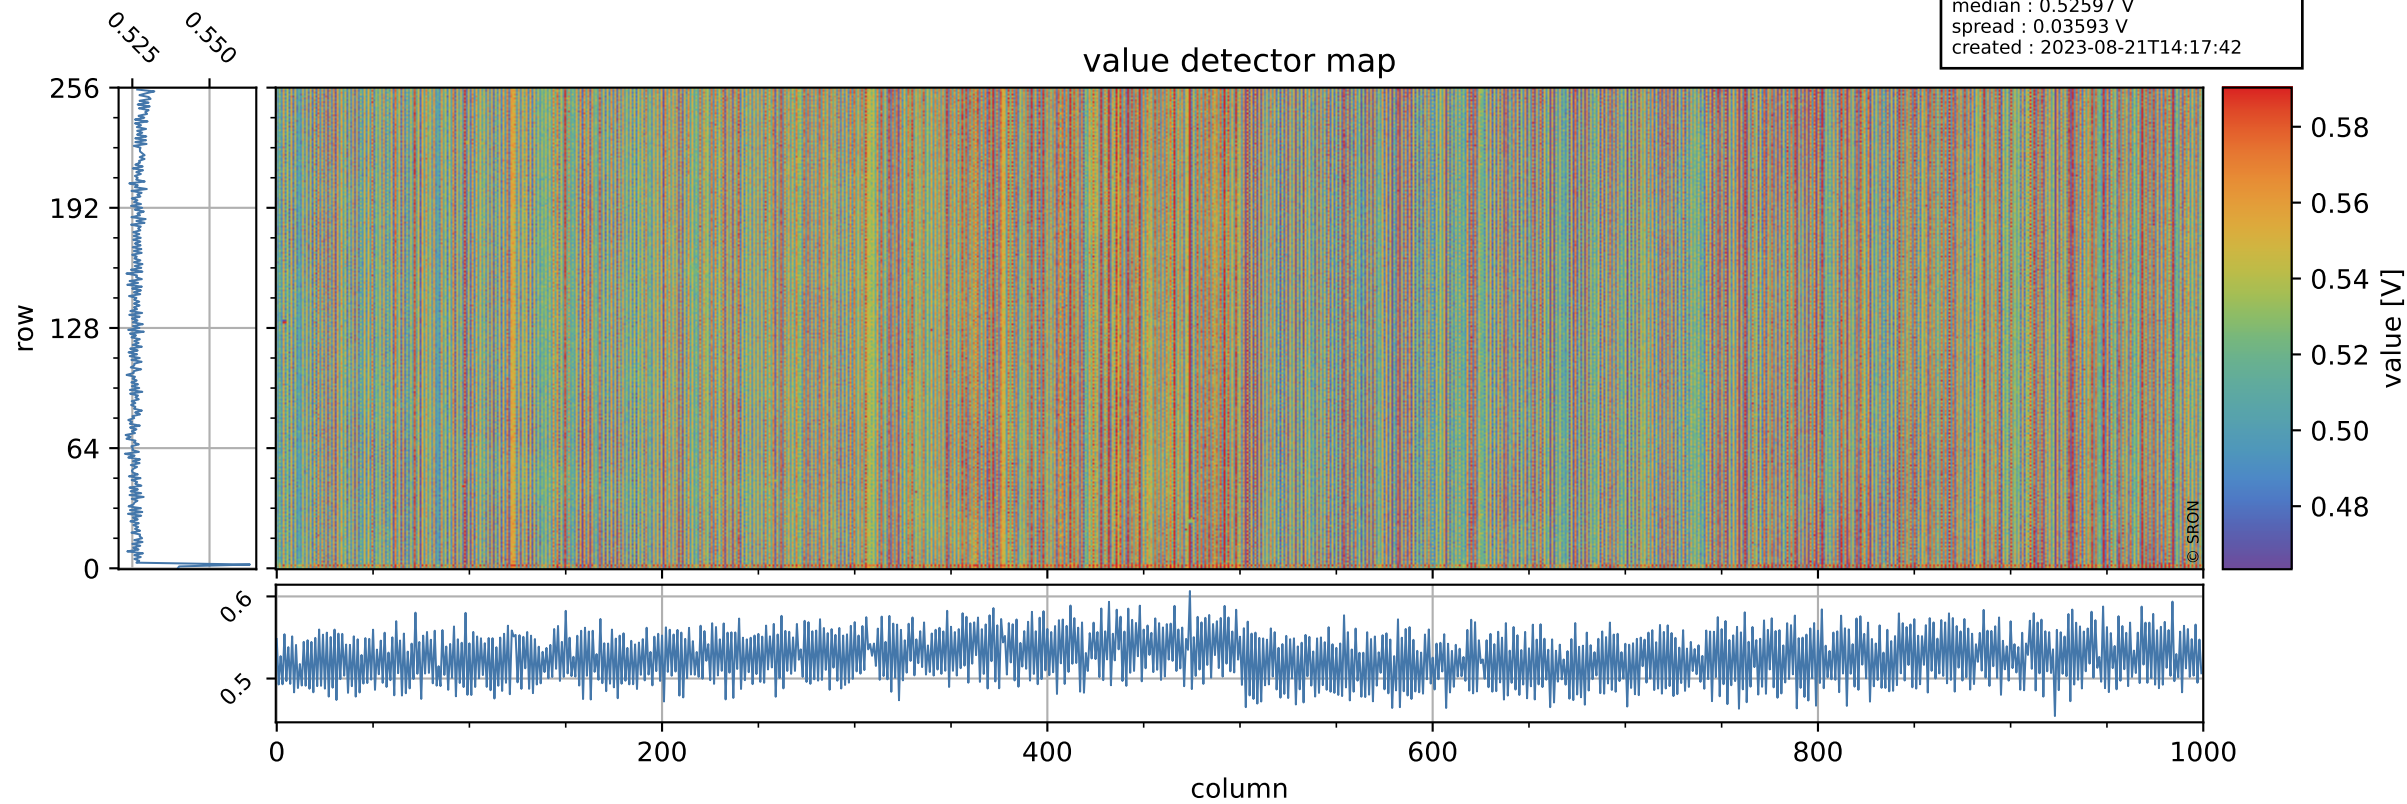

Tropomi SWIR offset (official)

orbits : 20 in [4732, 4777]
coverage : 2018-09-11 / 2018-09-15
median : 0.52597 V
spread : 0.03593 V
created : 2023-08-21T14:17:42

value detector map

Tropomi SWIR offset (official)

orbits : 20 in [4732, 4777]
coverage : 2018-09-11 / 2018-09-15
median : 34.614 μV
spread : 20.362 μV
created : 2023-08-21T14:17:43

Tropomi SWIR offset (official)

orbits : 20 in [4732, 4777]
coverage : 2018-09-11 / 2018-09-15
median : -0.051865 mV
spread : 0.31949 mV
created : 2023-08-21T14:17:43

value compared with SWIR offset CKD

Tropomi SWIR offset (official) ground-tracks of Sentinel-5P

orbits : 20 in [4732, 4777]
coverage : 2018-09-11 / 2018-09-15
created : 2023-08-21T14:17:43

Tropomi SWIR offset (official)

orbits : [2827, 4777]
coverage : 2018-04-30 / 2018-09-15
created : 2023-08-21T14:17:43

trend of detector median & temperatures