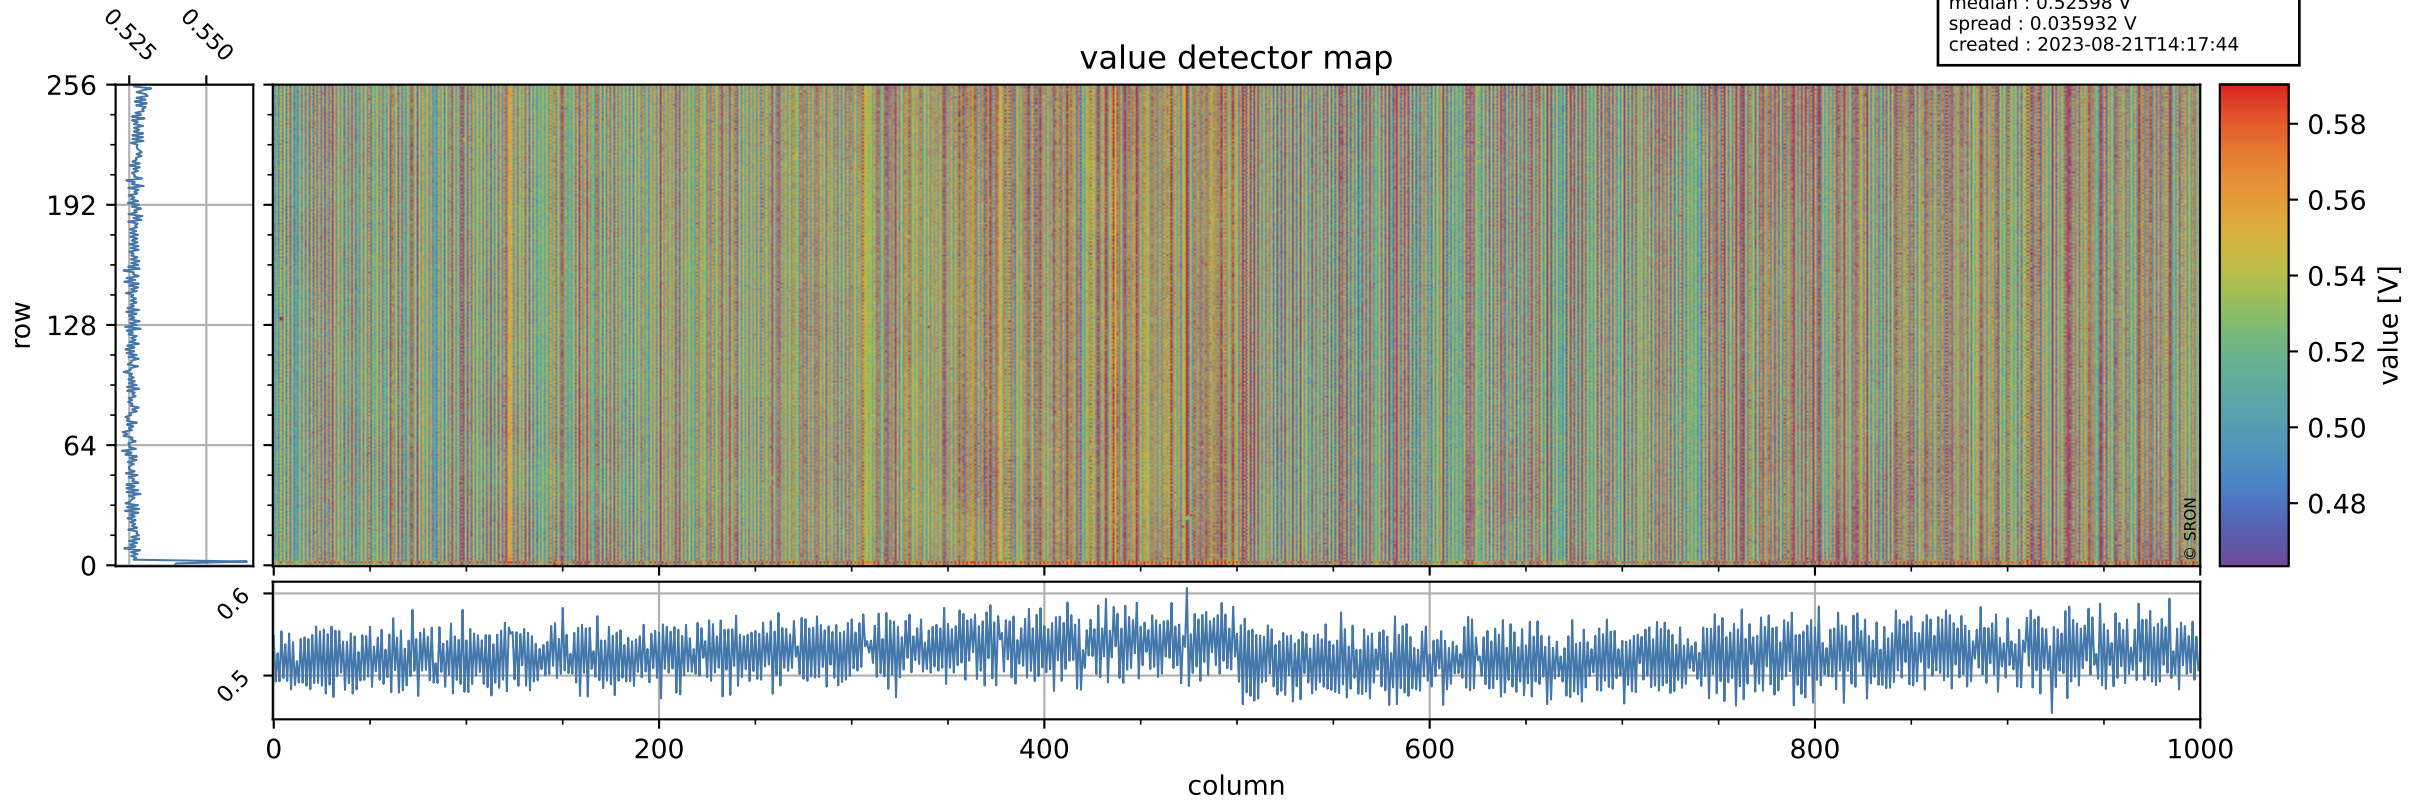

# Tropomi SWIR offset (official)

orbits : 19 in [4747, 4792]  
coverage : 2018-09-13 / 2018-09-16  
median : 0.52598 V  
spread : 0.035932 V  
created : 2023-08-21T14:17:44

## value detector map

# Tropomi SWIR offset (official)

orbits : 19 in [4747, 4792]  
coverage : 2018-09-13 / 2018-09-16  
median : 33.835  $\mu\text{V}$   
spread : 19.979  $\mu\text{V}$   
created : 2023-08-21T14:17:44

# Tropomi SWIR offset (official) ground-tracks of Sentinel-5P

orbits : 19 in [4747, 4792]  
coverage : 2018-09-13 / 2018-09-16  
created : 2023-08-21T14:17:45