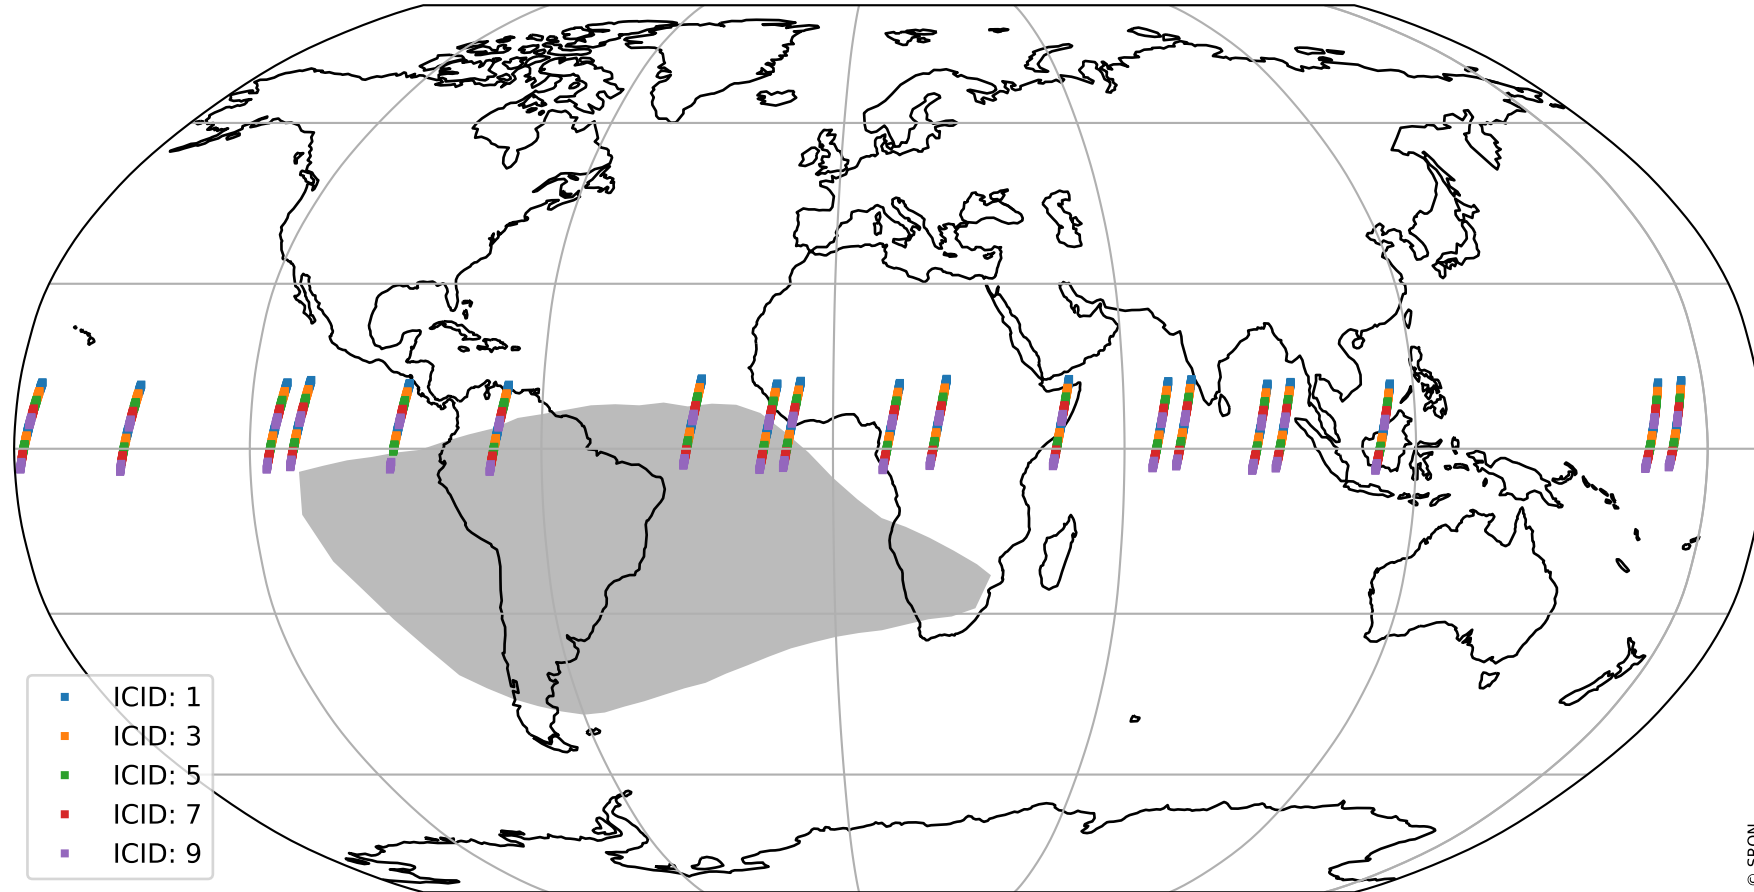

# Tropomi SWIR offset (official)

orbits : 19 in [4747, 4792]  
coverage : 2018-09-13 / 2018-09-16  
median : 33.835  $\mu\text{V}$   
spread : 19.979  $\mu\text{V}$   
created : 2023-08-21T14:17:44

# Tropomi SWIR offset (official)

orbits : 19 in [4747, 4792]  
coverage : 2018-09-13 / 2018-09-16  
median : -0.044789 mV  
spread : 0.31833 mV  
created : 2023-08-21T14:17:45

value compared with SWIR offset CKD

# Tropomi SWIR offset (official) ground-tracks of Sentinel-5P

orbits : 19 in [4747, 4792]  
coverage : 2018-09-13 / 2018-09-16  
created : 2023-08-21T14:17:45

# Tropomi SWIR offset (official)

orbits : [2827, 4792]  
coverage : 2018-04-30 / 2018-09-16  
created : 2023-08-21T14:17:45