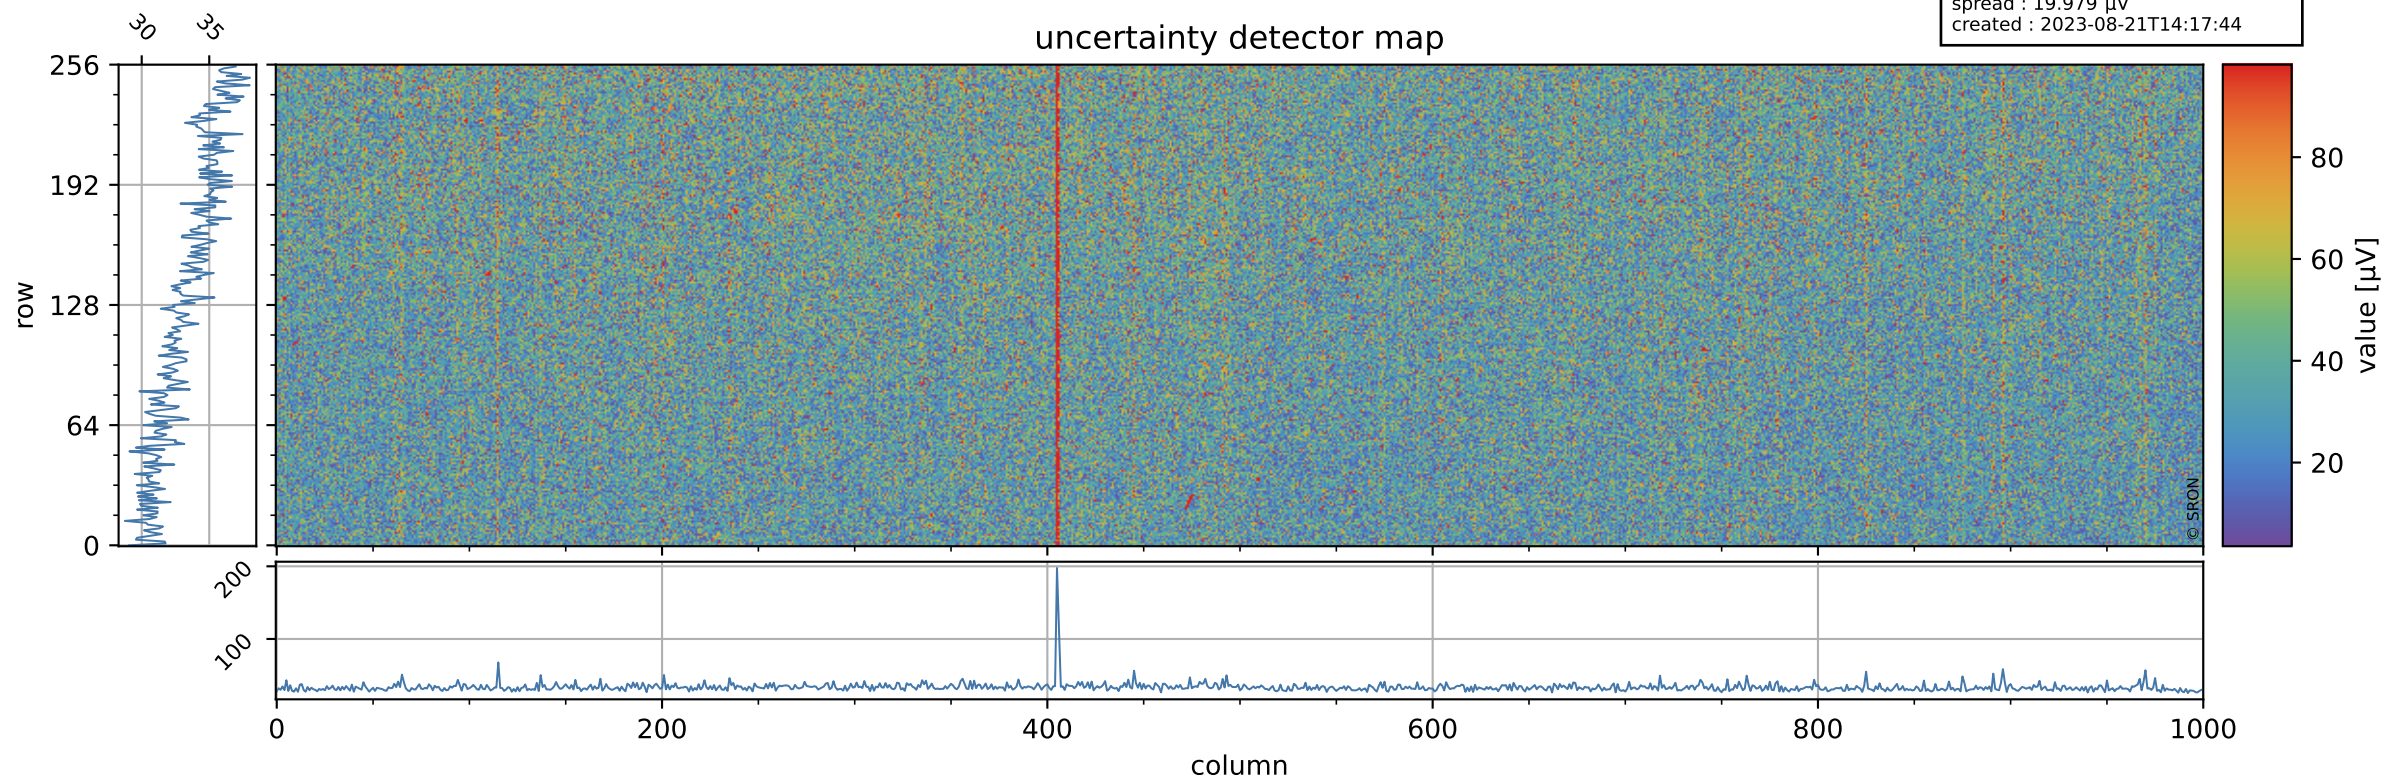

# Tropomi SWIR offset (official)

orbits : 19 in [4747, 4792]  
coverage : 2018-09-13 / 2018-09-16  
median : 0.52598 V  
spread : 0.035932 V  
created : 2023-08-21T14:17:44

## value detector map

# Tropomi SWIR offset (official)

orbits : 19 in [4747, 4792]  
coverage : 2018-09-13 / 2018-09-16  
median : 33.835  $\mu\text{V}$   
spread : 19.979  $\mu\text{V}$   
created : 2023-08-21T14:17:44

# Tropomi SWIR offset (official) ground-tracks of Sentinel-5P

orbits : 19 in [4747, 4792]  
coverage : 2018-09-13 / 2018-09-16  
created : 2023-08-21T14:17:45