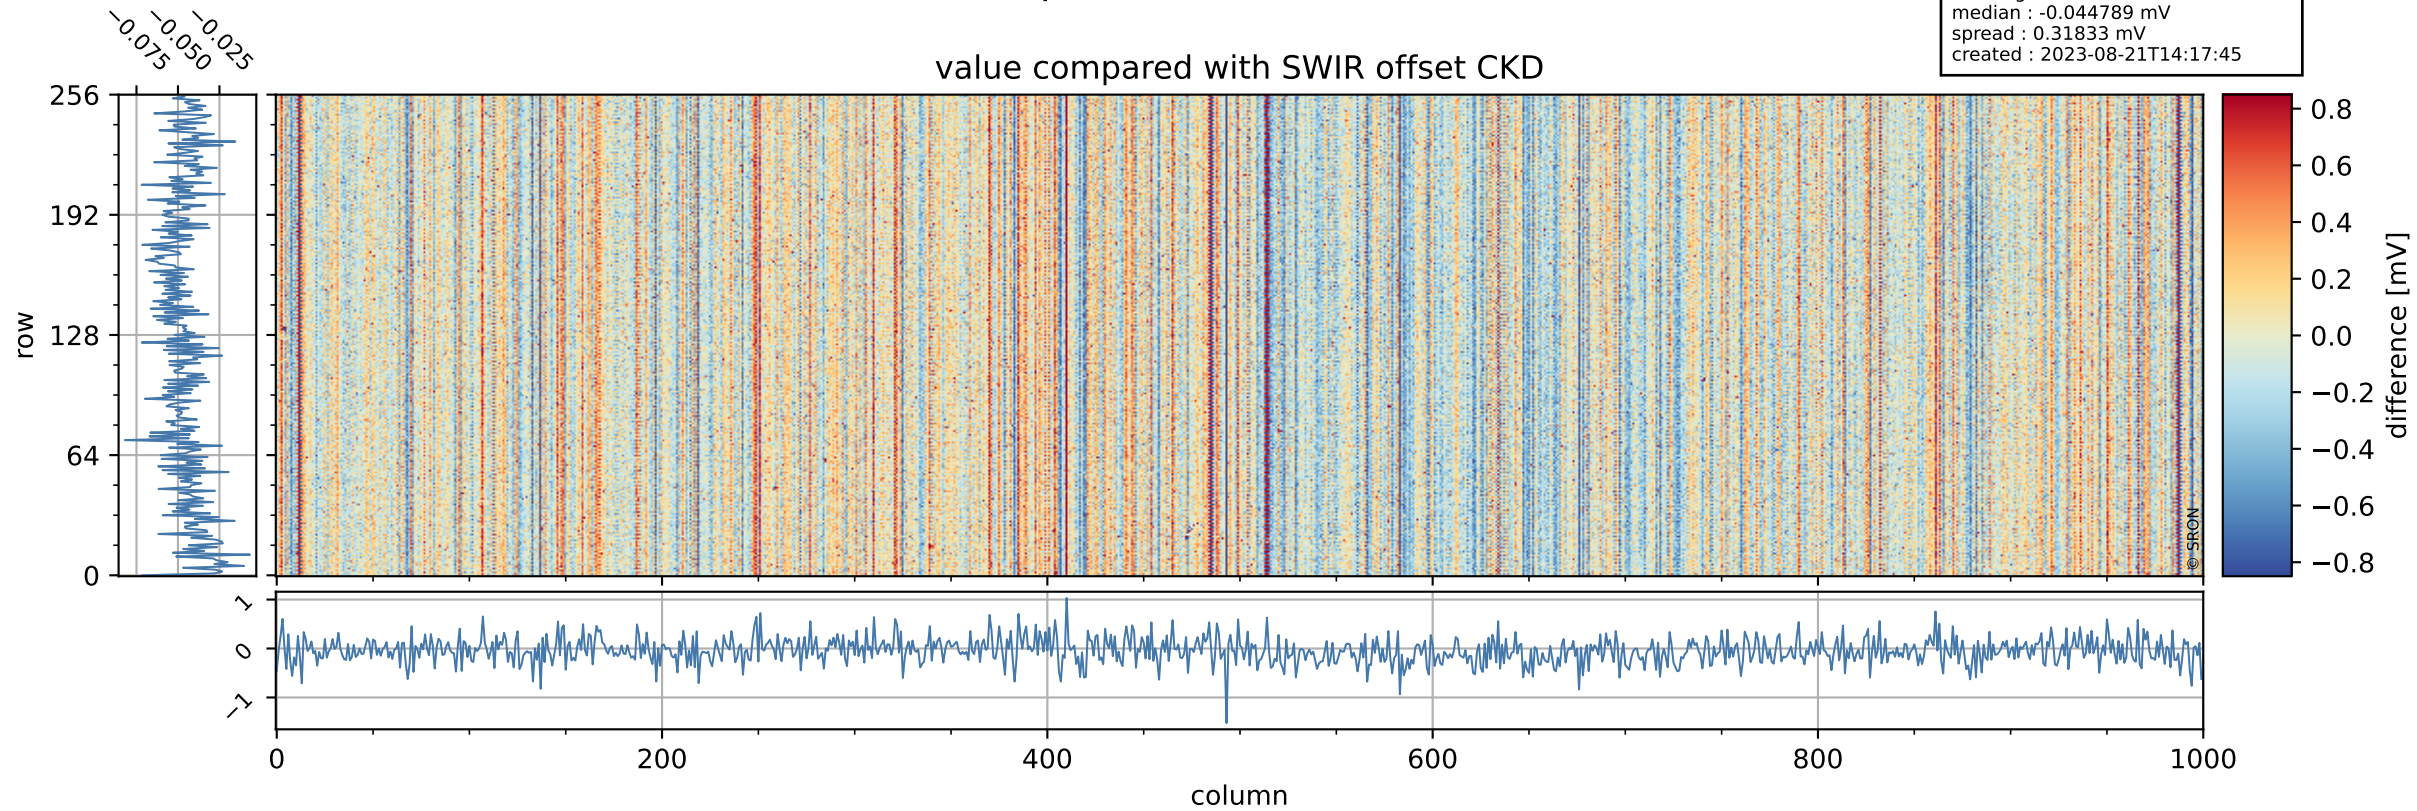

## value detector map

# Tropomi SWIR offset (official)

orbits : 19 in [4747, 4792]  
coverage : 2018-09-13 / 2018-09-16  
median : 33.835  $\mu\text{V}$   
spread : 19.979  $\mu\text{V}$   
created : 2023-08-21T14:17:44

# Tropomi SWIR offset (official)

orbits : 19 in [4747, 4792]  
coverage : 2018-09-13 / 2018-09-16  
median : -0.044789 mV  
spread : 0.31833 mV  
created : 2023-08-21T14:17:45

value compared with SWIR offset CKD

# Tropomi SWIR offset (official) ground-tracks of Sentinel-5P

orbits : 19 in [4747, 4792]  
coverage : 2018-09-13 / 2018-09-16  
created : 2023-08-21T14:17:45