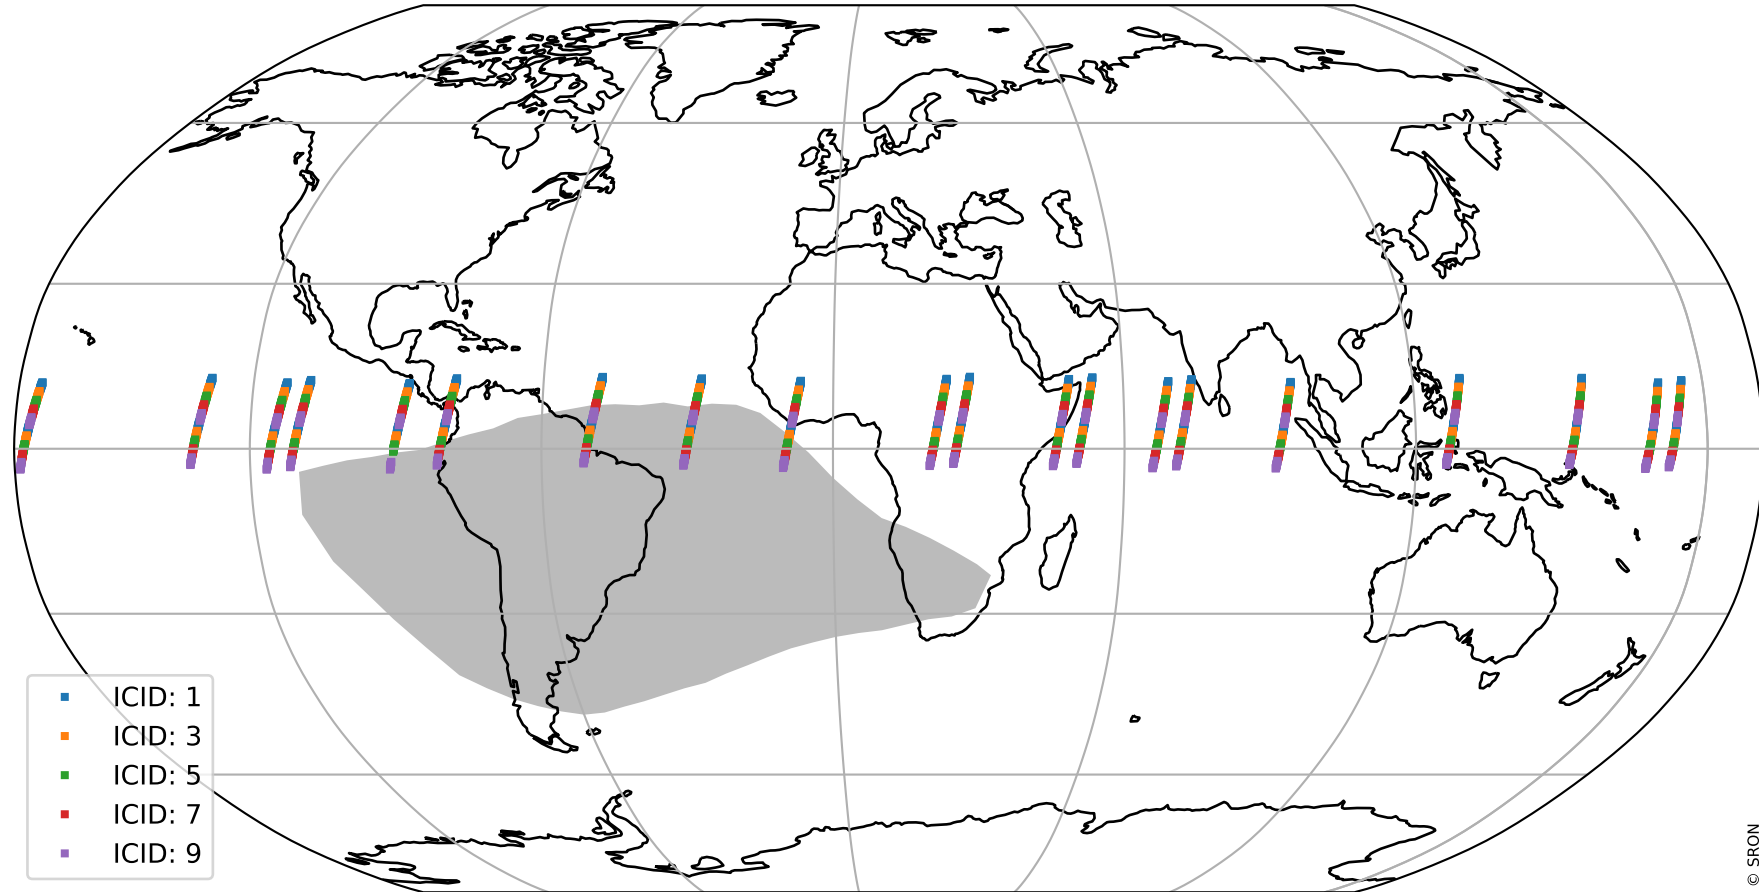

Tropomi SWIR offset (official)

orbits : 20 in [4762, 4807]
coverage : 2018-09-14 / 2018-09-17
median : 0.52598 V
spread : 0.035933 V
created : 2023-08-21T14:17:46

value detector map

Tropomi SWIR offset (official)

orbits : 20 in [4762, 4807]
coverage : 2018-09-14 / 2018-09-17
median : 33.708 μV
spread : 20.009 μV
created : 2023-08-21T14:17:46

Tropomi SWIR offset (official)

orbits : 20 in [4762, 4807]
coverage : 2018-09-14 / 2018-09-17
median : -0.047401 mV
spread : 0.31899 mV
created : 2023-08-21T14:17:46

value compared with SWIR offset CKD

Tropomi SWIR offset (official) ground-tracks of Sentinel-5P

orbits : 20 in [4762, 4807]
coverage : 2018-09-14 / 2018-09-17
created : 2023-08-21T14:17:47

Tropomi SWIR offset (official)

orbits : [2827, 4807]
coverage : 2018-04-30 / 2018-09-17
created : 2023-08-21T14:17:47

trend of detector median & temperatures