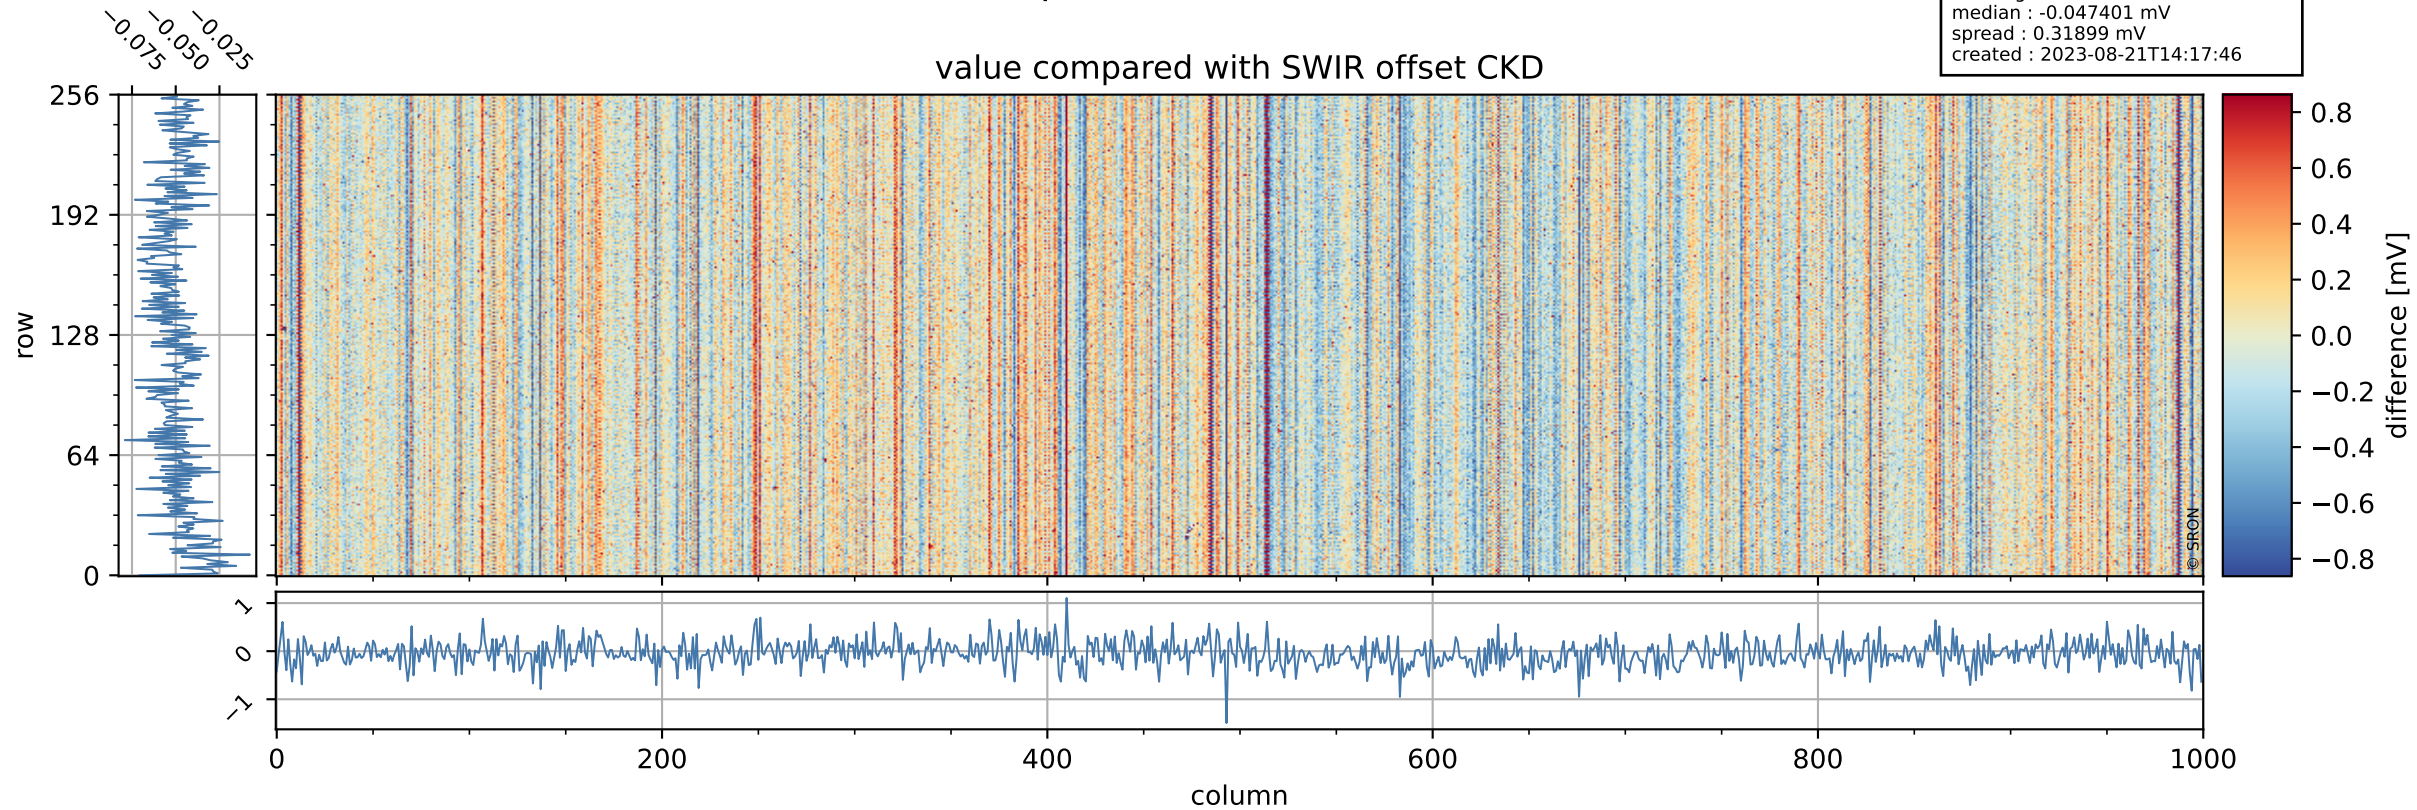

Tropomi SWIR offset (official)

orbits : 20 in [4762, 4807]
coverage : 2018-09-14 / 2018-09-17
median : 0.52598 V
spread : 0.035933 V
created : 2023-08-21T14:17:46

value detector map

Tropomi SWIR offset (official)

orbits : 20 in [4762, 4807]
coverage : 2018-09-14 / 2018-09-17
median : 33.708 μV
spread : 20.009 μV
created : 2023-08-21T14:17:46

Tropomi SWIR offset (official)

orbits : 20 in [4762, 4807]
coverage : 2018-09-14 / 2018-09-17
median : -0.047401 mV
spread : 0.31899 mV
created : 2023-08-21T14:17:46

value compared with SWIR offset CKD

Tropomi SWIR offset (official) ground-tracks of Sentinel-5P

orbits : 20 in [4762, 4807]
coverage : 2018-09-14 / 2018-09-17
created : 2023-08-21T14:17:47

Tropomi SWIR offset (official)

orbits : [2827, 4807]
coverage : 2018-04-30 / 2018-09-17
created : 2023-08-21T14:17:47

trend of detector median & temperatures