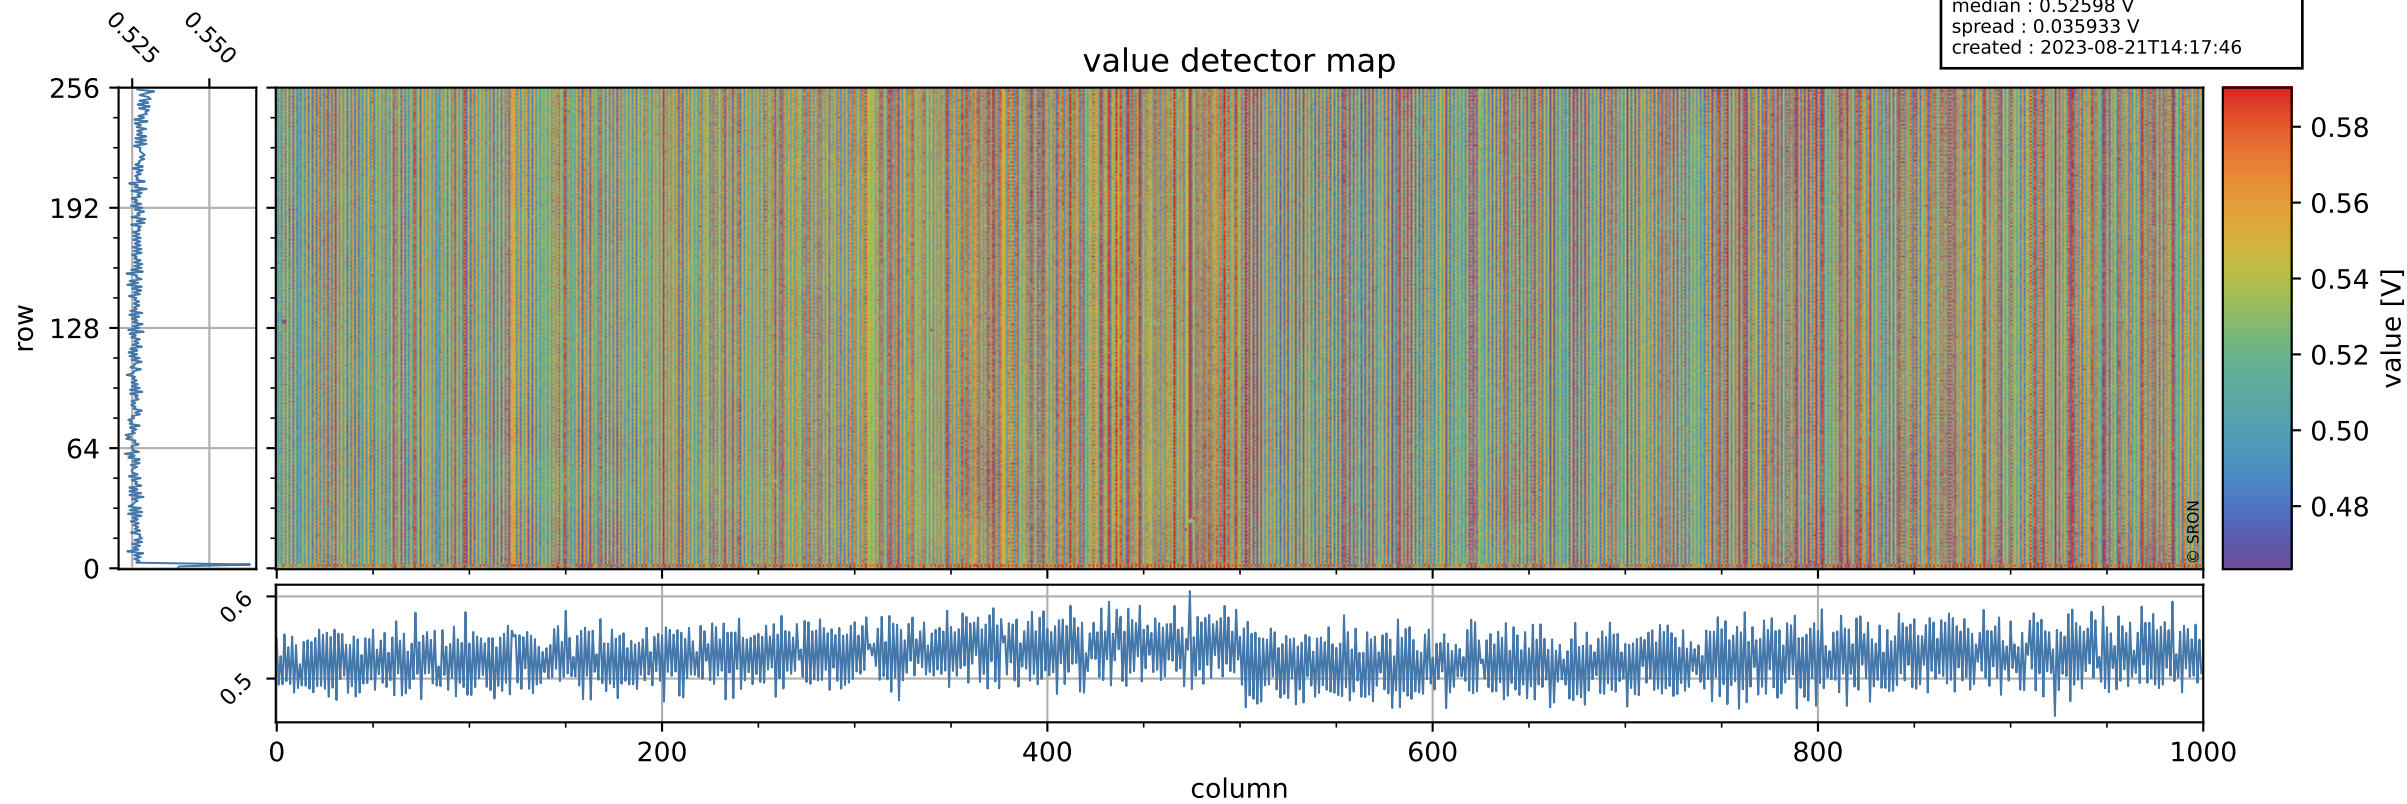

Tropomi SWIR offset (official)

orbits : 20 in [4762, 4807]
coverage : 2018-09-14 / 2018-09-17
median : 0.52598 V
spread : 0.035933 V
created : 2023-08-21T14:17:46

value detector map

Tropomi SWIR offset (official)

orbits : 20 in [4762, 4807]
coverage : 2018-09-14 / 2018-09-17
median : 33.708 μV
spread : 20.009 μV
created : 2023-08-21T14:17:46

Tropomi SWIR offset (official)

orbits : 20 in [4762, 4807]
coverage : 2018-09-14 / 2018-09-17
median : -0.047401 mV
spread : 0.31899 mV
created : 2023-08-21T14:17:46

value compared with SWIR offset CKD

Tropomi SWIR offset (official) ground-tracks of Sentinel-5P

orbits : 20 in [4762, 4807]
coverage : 2018-09-14 / 2018-09-17
created : 2023-08-21T14:17:47

Tropomi SWIR offset (official)

orbits : [2827, 4807]
coverage : 2018-04-30 / 2018-09-17
created : 2023-08-21T14:17:47

trend of detector median & temperatures