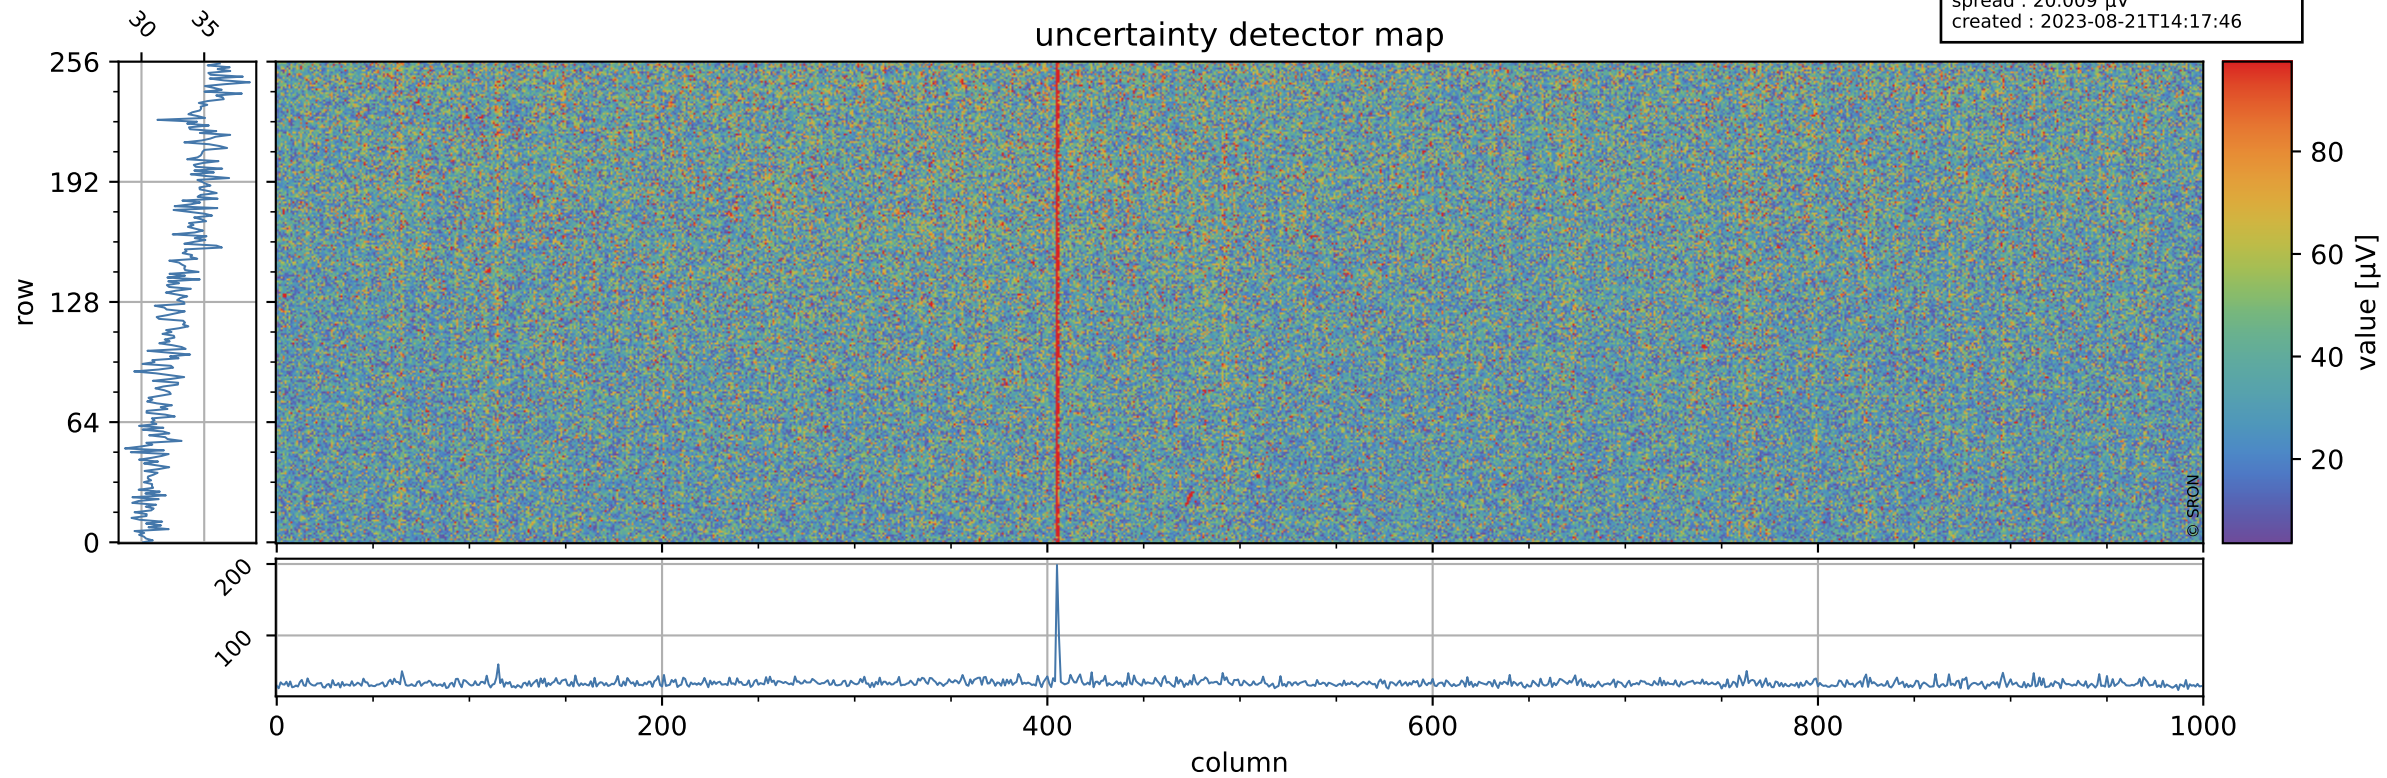

Tropomi SWIR offset (official)

orbits : 20 in [4762, 4807]
coverage : 2018-09-14 / 2018-09-17
median : 0.52598 V
spread : 0.035933 V
created : 2023-08-21T14:17:46

value detector map

Tropomi SWIR offset (official)

orbits : 20 in [4762, 4807]
coverage : 2018-09-14 / 2018-09-17
median : 33.708 μV
spread : 20.009 μV
created : 2023-08-21T14:17:46

Tropomi SWIR offset (official)

orbits : 20 in [4762, 4807]
coverage : 2018-09-14 / 2018-09-17
median : -0.047401 mV
spread : 0.31899 mV
created : 2023-08-21T14:17:46

value compared with SWIR offset CKD

Tropomi SWIR offset (official) ground-tracks of Sentinel-5P

orbits : 20 in [4762, 4807]
coverage : 2018-09-14 / 2018-09-17
created : 2023-08-21T14:17:47

Tropomi SWIR offset (official)

orbits : [2827, 4807]
coverage : 2018-04-30 / 2018-09-17
created : 2023-08-21T14:17:47

trend of detector median & temperatures