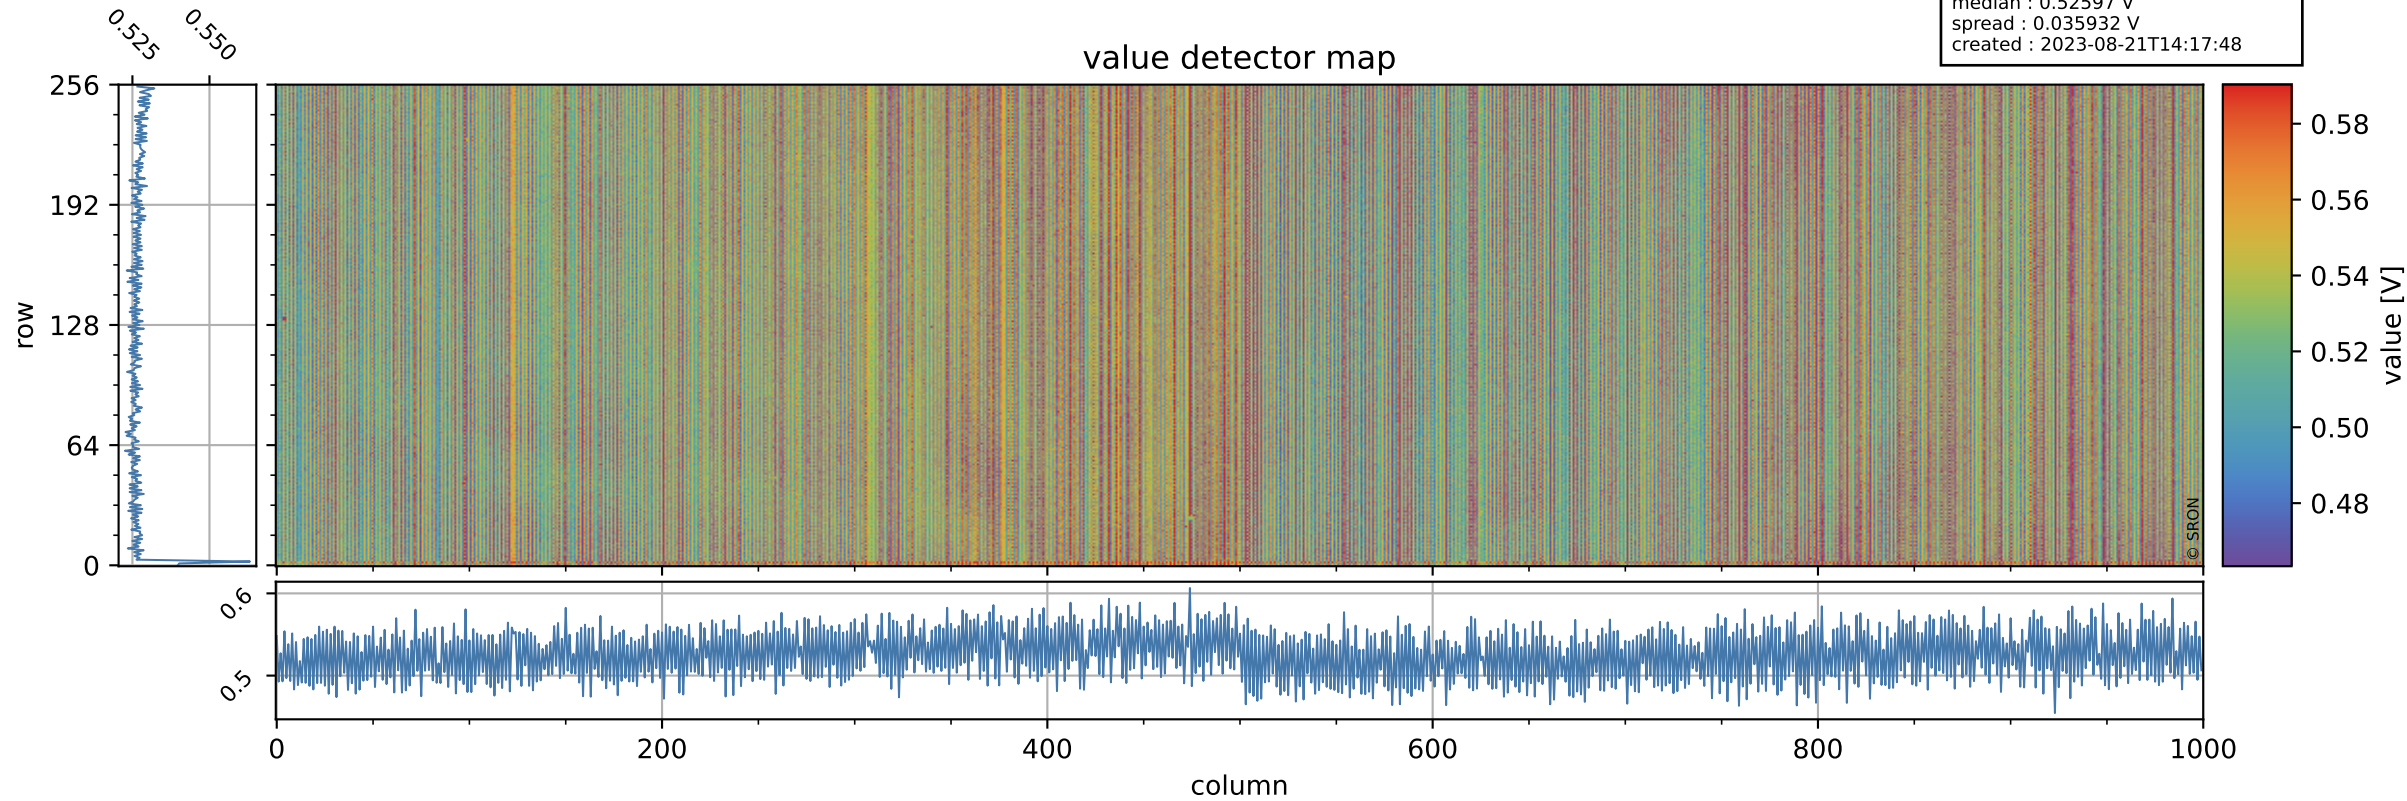

Tropomi SWIR offset (official)

orbits : 19 in [4777, 4822]
coverage : 2018-09-15 / 2018-09-18
median : 0.52597 V
spread : 0.035932 V
created : 2023-08-21T14:17:48

value detector map

Tropomi SWIR offset (official)

orbits : 19 in [4777, 4822]
coverage : 2018-09-15 / 2018-09-18
median : 34.646 μV
spread : 20.419 μV
created : 2023-08-21T14:17:48

Tropomi SWIR offset (official)

orbits : 19 in [4777, 4822]
coverage : 2018-09-15 / 2018-09-18
median : -0.052219 mV
spread : 0.31791 mV
created : 2023-08-21T14:17:48

value compared with SWIR offset CKD

Tropomi SWIR offset (official) ground-tracks of Sentinel-5P

orbits : 19 in [4777, 4822]
coverage : 2018-09-15 / 2018-09-18
created : 2023-08-21T14:17:49

Tropomi SWIR offset (official)

orbits : [2827, 4822]
coverage : 2018-04-30 / 2018-09-18
created : 2023-08-21T14:17:49

trend of detector median & temperatures