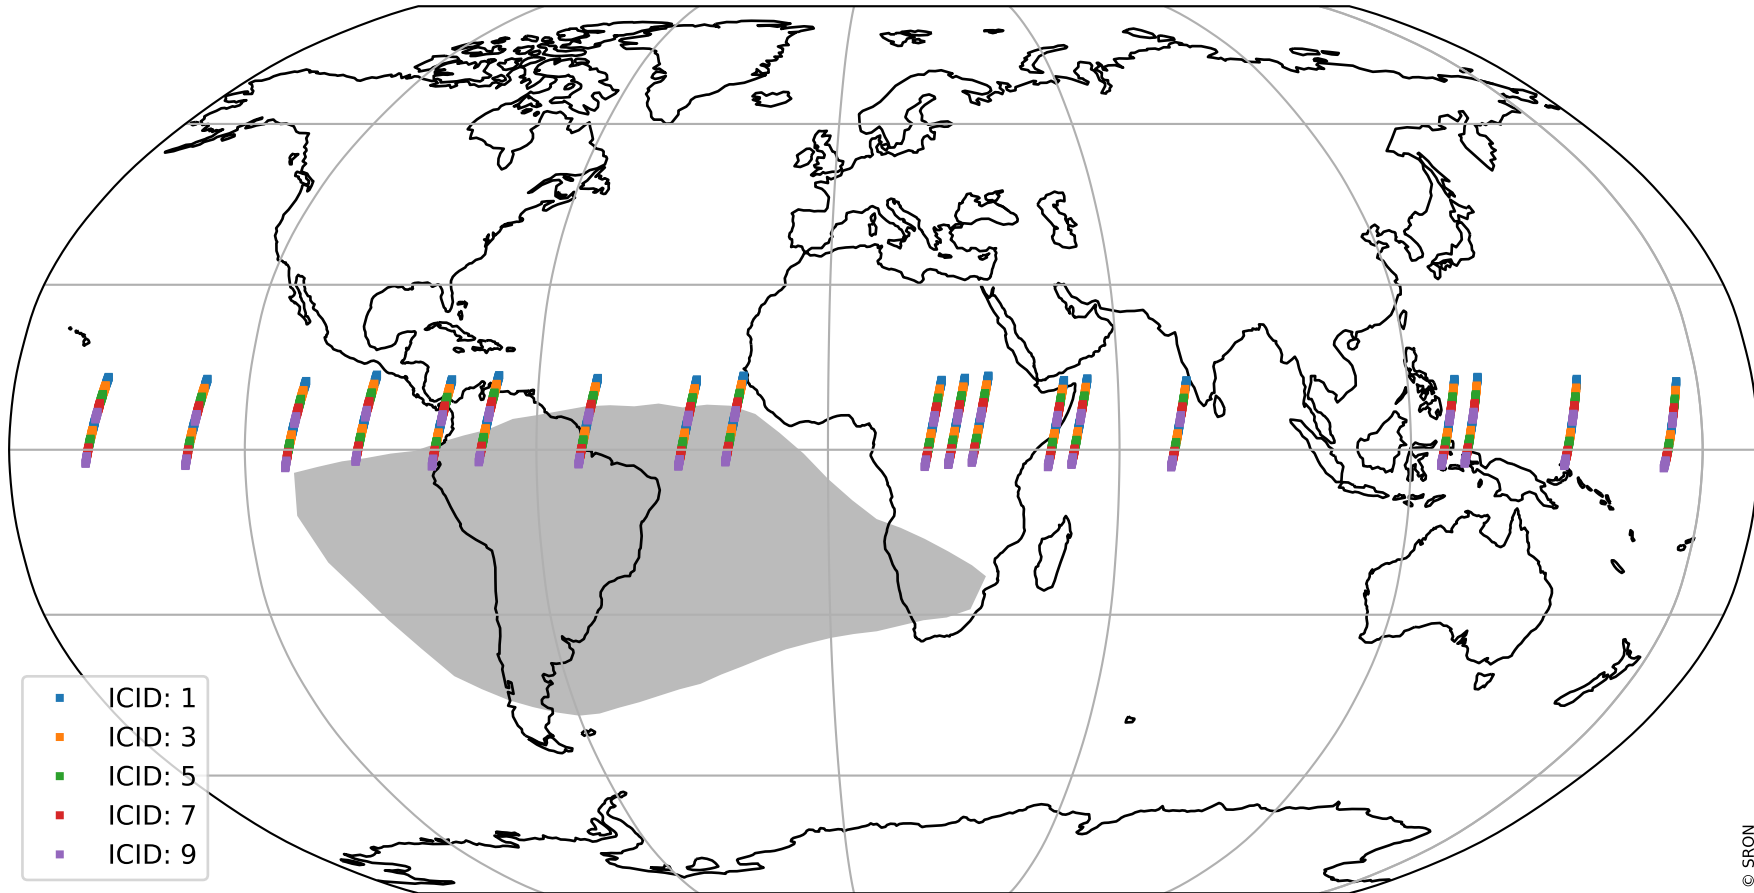

Tropomi SWIR offset (official)

orbits : 19 in [4777, 4822]
coverage : 2018-09-15 / 2018-09-18
median : 0.52597 V
spread : 0.035932 V
created : 2023-08-21T14:17:48

value detector map

Tropomi SWIR offset (official)

orbits : 19 in [4777, 4822]
coverage : 2018-09-15 / 2018-09-18
median : 34.646 μV
spread : 20.419 μV
created : 2023-08-21T14:17:48

Tropomi SWIR offset (official)

orbits : 19 in [4777, 4822]
coverage : 2018-09-15 / 2018-09-18
median : -0.052219 mV
spread : 0.31791 mV
created : 2023-08-21T14:17:48

value compared with SWIR offset CKD

Tropomi SWIR offset (official) ground-tracks of Sentinel-5P

orbits : 19 in [4777, 4822]
coverage : 2018-09-15 / 2018-09-18
created : 2023-08-21T14:17:49

Tropomi SWIR offset (official)

orbits : [2827, 4822]
coverage : 2018-04-30 / 2018-09-18
created : 2023-08-21T14:17:49

trend of detector median & temperatures