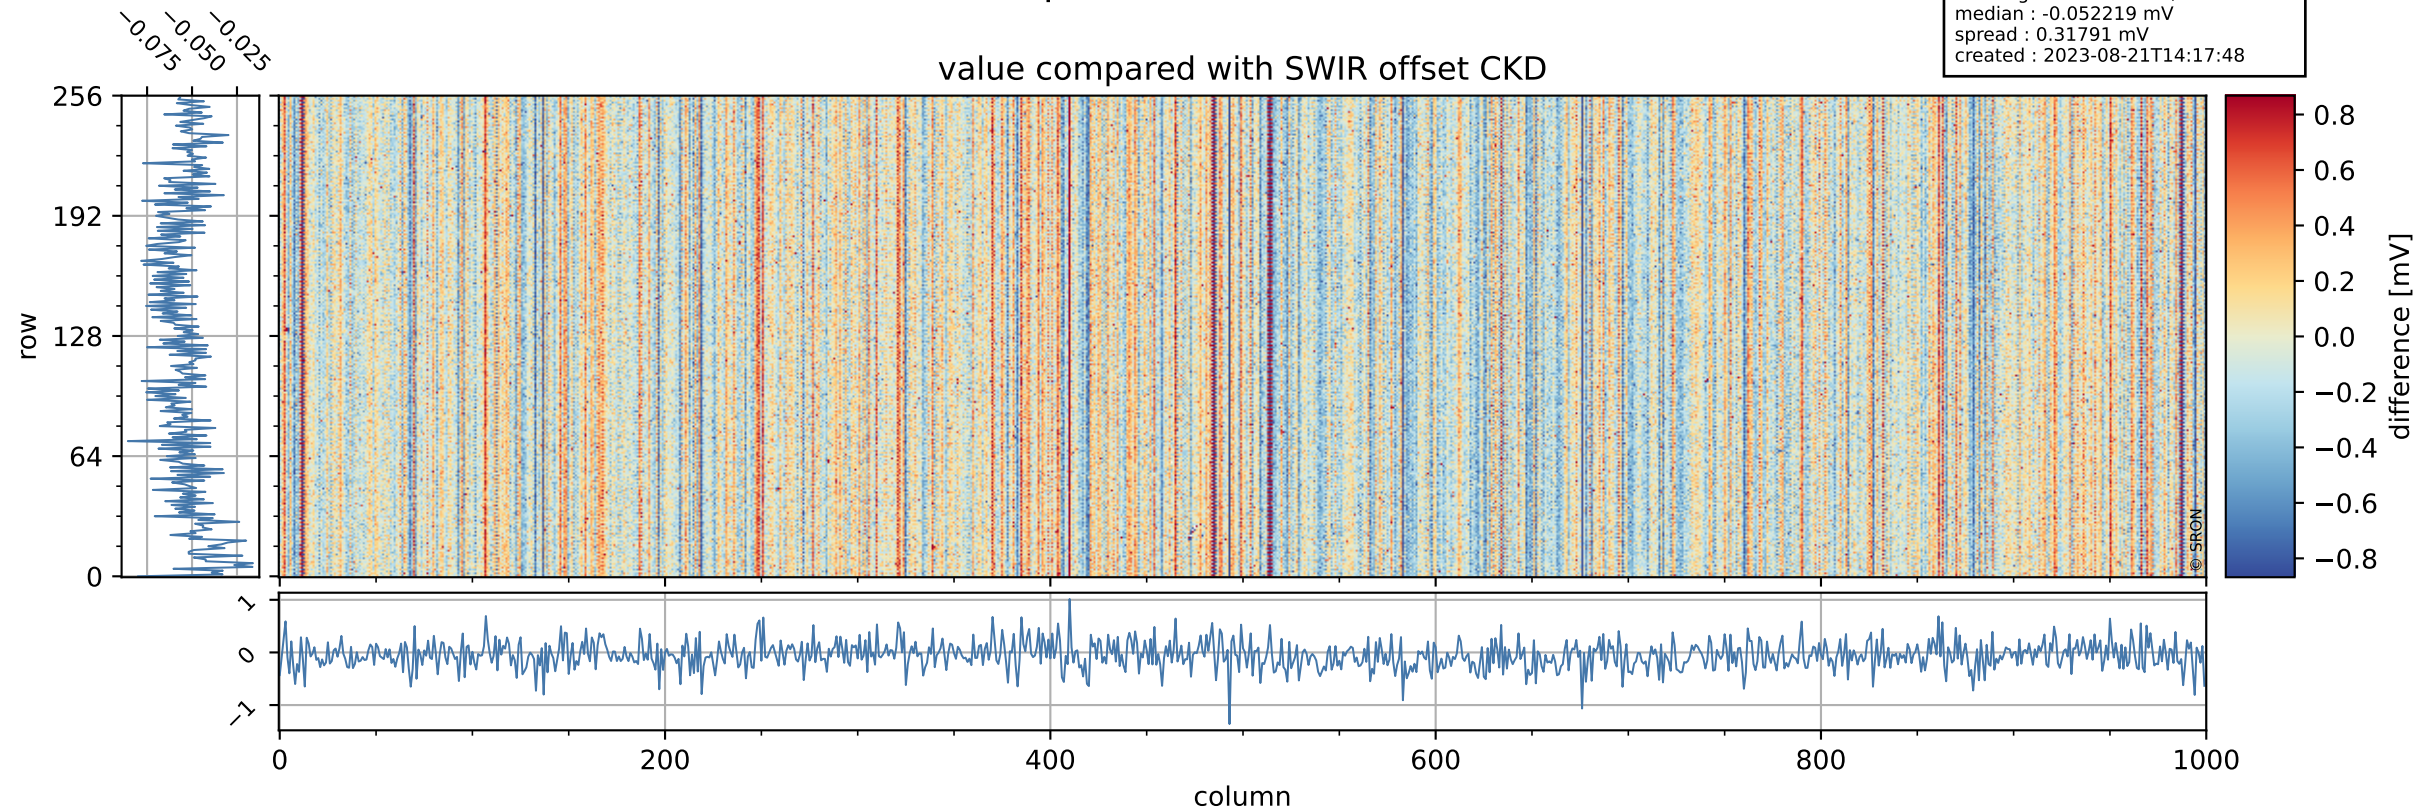

Tropomi SWIR offset (official)

orbits : 19 in [4777, 4822]
coverage : 2018-09-15 / 2018-09-18
median : 0.52597 V
spread : 0.035932 V
created : 2023-08-21T14:17:48

value detector map

Tropomi SWIR offset (official)

orbits : 19 in [4777, 4822]
coverage : 2018-09-15 / 2018-09-18
median : 34.646 μV
spread : 20.419 μV
created : 2023-08-21T14:17:48

Tropomi SWIR offset (official)

orbits : 19 in [4777, 4822]
coverage : 2018-09-15 / 2018-09-18
median : -0.052219 mV
spread : 0.31791 mV
created : 2023-08-21T14:17:48

value compared with SWIR offset CKD

Tropomi SWIR offset (official) ground-tracks of Sentinel-5P

orbits : 19 in [4777, 4822]
coverage : 2018-09-15 / 2018-09-18
created : 2023-08-21T14:17:49

Tropomi SWIR offset (official)

orbits : [2827, 4822]
coverage : 2018-04-30 / 2018-09-18
created : 2023-08-21T14:17:49

trend of detector median & temperatures