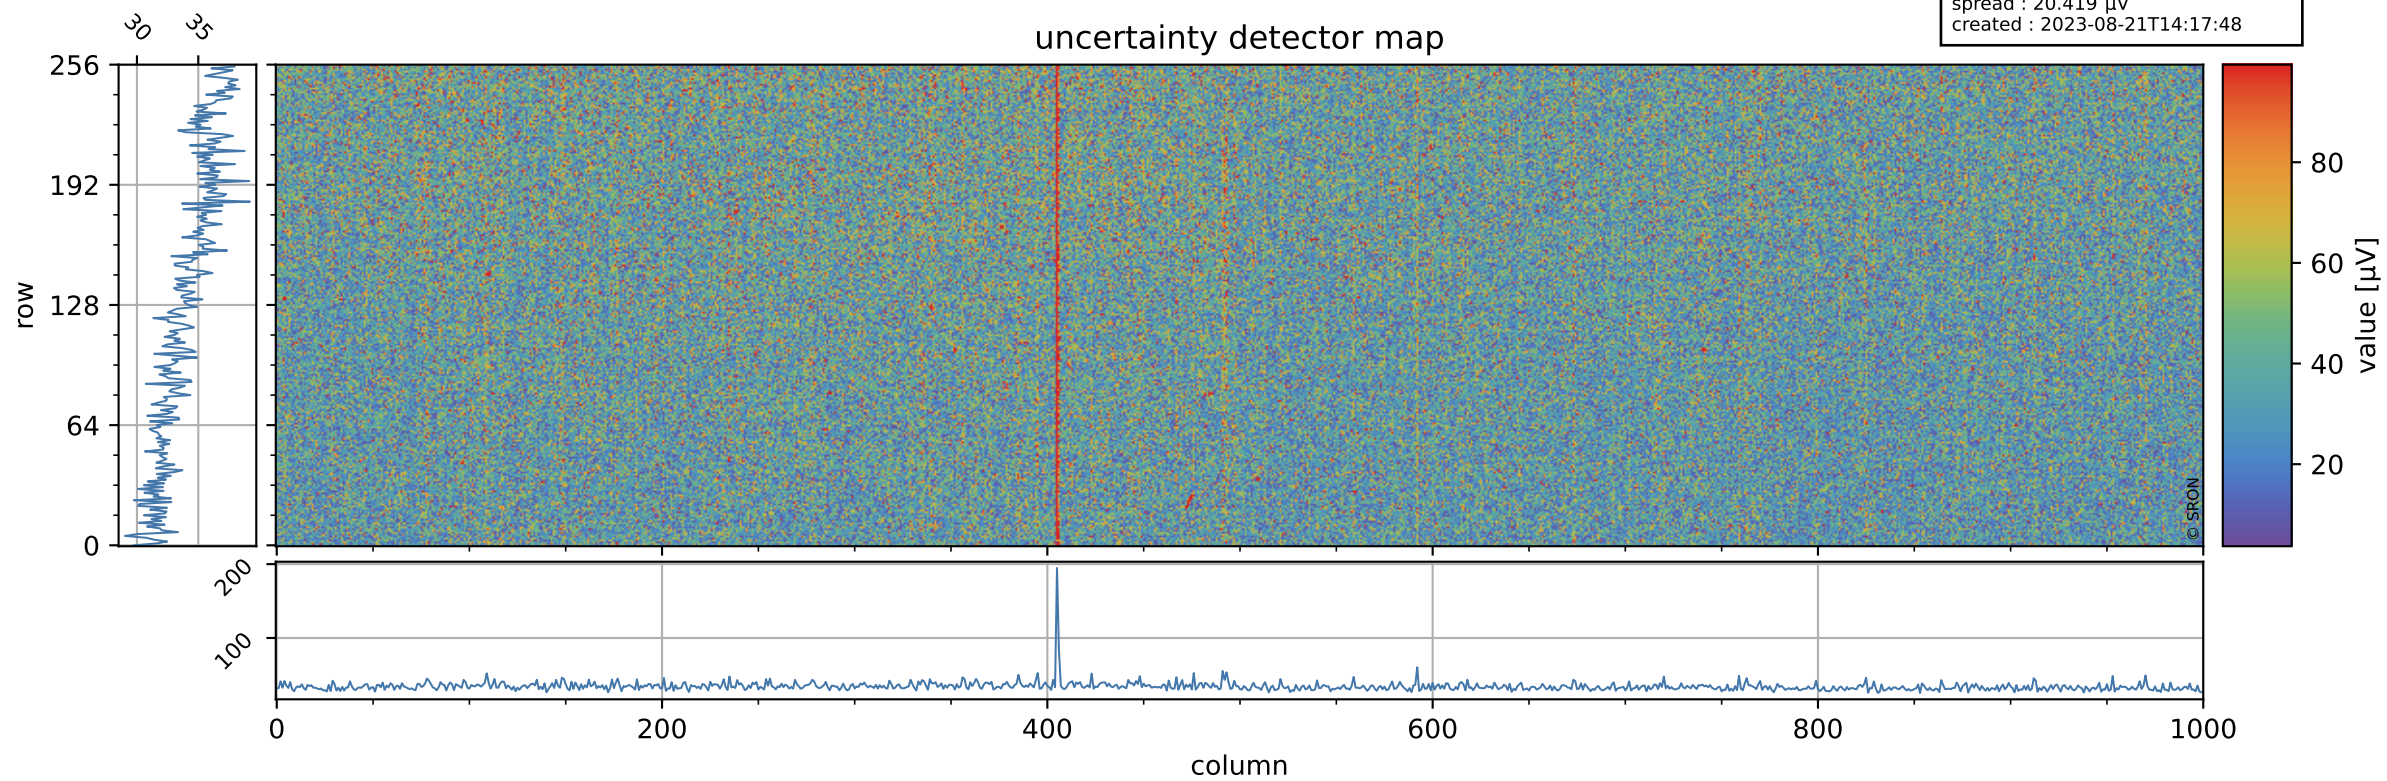

Tropomi SWIR offset (official)

orbits : 19 in [4777, 4822]
coverage : 2018-09-15 / 2018-09-18
median : 0.52597 V
spread : 0.035932 V
created : 2023-08-21T14:17:48

value detector map

Tropomi SWIR offset (official)

orbits : 19 in [4777, 4822]
coverage : 2018-09-15 / 2018-09-18
median : 34.646 μV
spread : 20.419 μV
created : 2023-08-21T14:17:48

Tropomi SWIR offset (official)

orbits : 19 in [4777, 4822]
coverage : 2018-09-15 / 2018-09-18
median : -0.052219 mV
spread : 0.31791 mV
created : 2023-08-21T14:17:48

value compared with SWIR offset CKD

Tropomi SWIR offset (official) ground-tracks of Sentinel-5P

orbits : 19 in [4777, 4822]
coverage : 2018-09-15 / 2018-09-18
created : 2023-08-21T14:17:49

Tropomi SWIR offset (official)

orbits : [2827, 4822]
coverage : 2018-04-30 / 2018-09-18
created : 2023-08-21T14:17:49

trend of detector median & temperatures