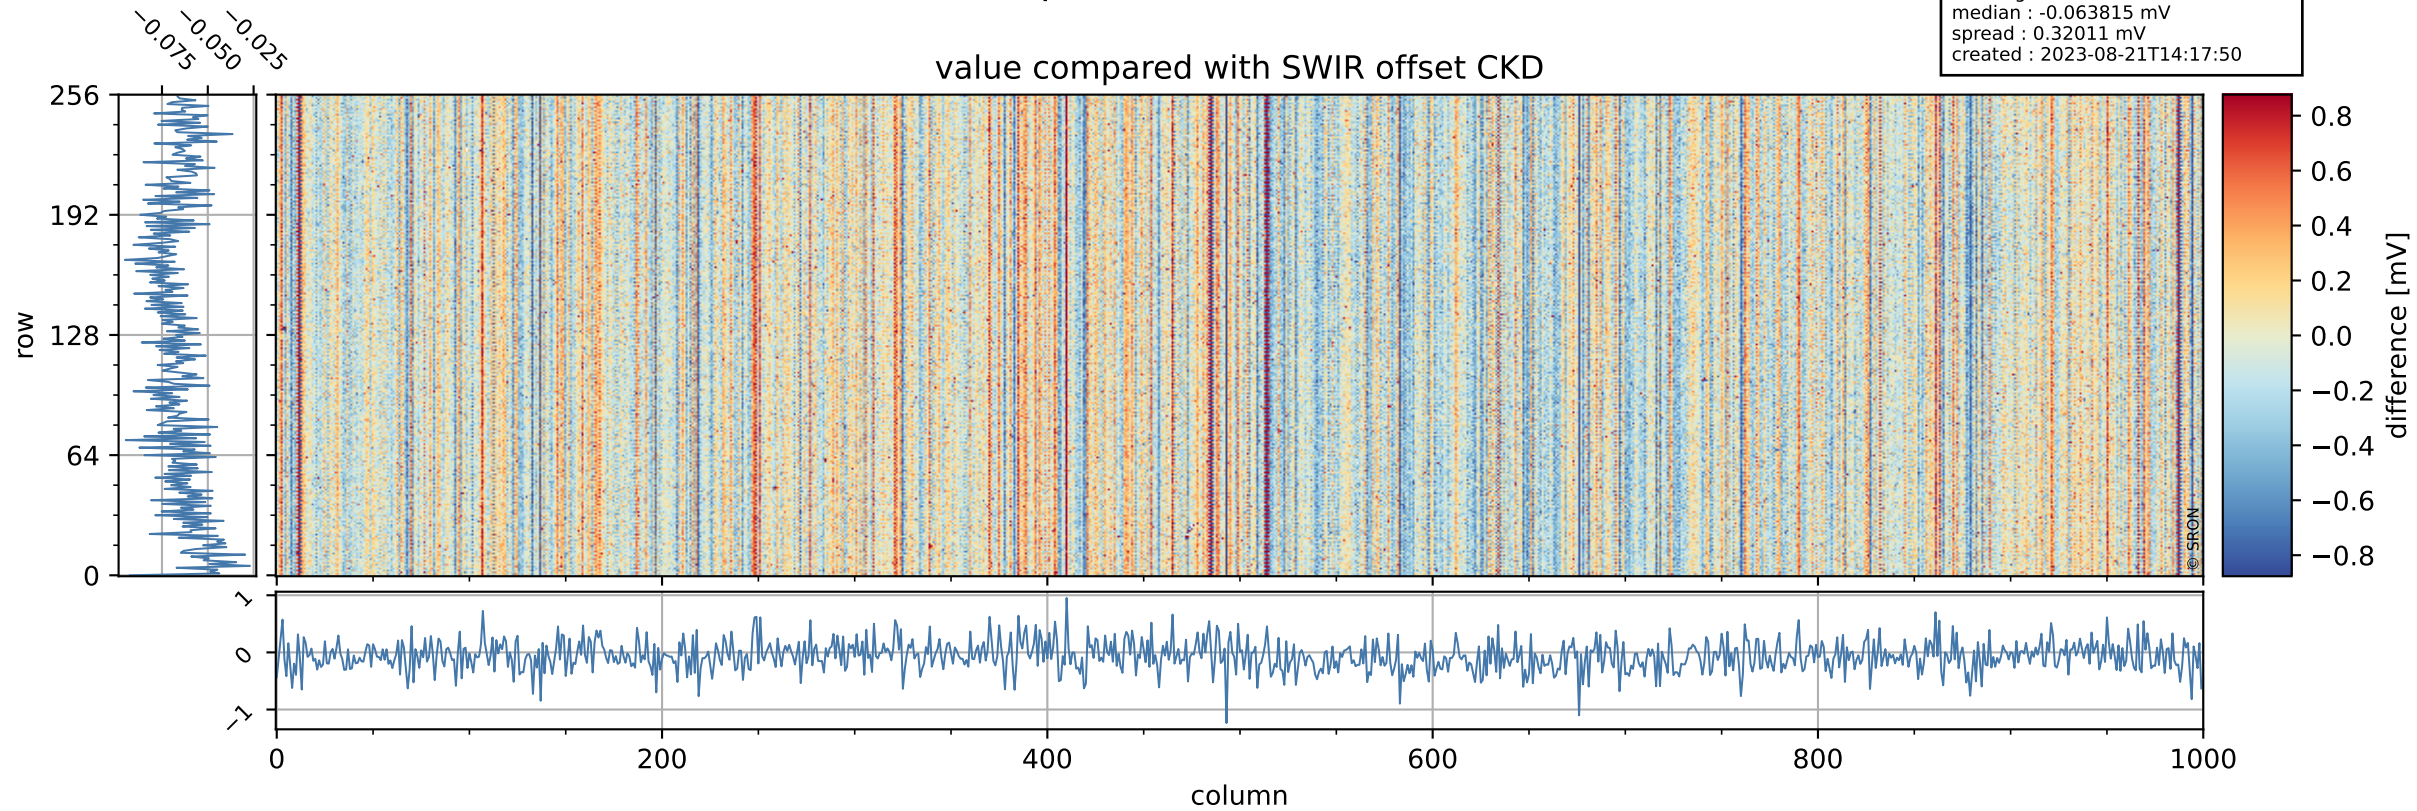

Tropomi SWIR offset (official)

orbits : 19 in [4792, 4837]
coverage : 2018-09-16 / 2018-09-19
median : 0.52596 V
spread : 0.03593 V
created : 2023-08-21T14:17:50

value detector map

Tropomi SWIR offset (official)

orbits : 19 in [4792, 4837]
coverage : 2018-09-16 / 2018-09-19
median : 33.231 μV
spread : 19.845 μV
created : 2023-08-21T14:17:50

Tropomi SWIR offset (official)

orbits : 19 in [4792, 4837]
coverage : 2018-09-16 / 2018-09-19
median : -0.063815 mV
spread : 0.32011 mV
created : 2023-08-21T14:17:50

value compared with SWIR offset CKD

Tropomi SWIR offset (official) ground-tracks of Sentinel-5P

orbits : 19 in [4792, 4837]
coverage : 2018-09-16 / 2018-09-19
created : 2023-08-21T14:17:50

Tropomi SWIR offset (official)

orbits : [2827, 4837]
coverage : 2018-04-30 / 2018-09-19
created : 2023-08-21T14:17:51

trend of detector median & temperatures