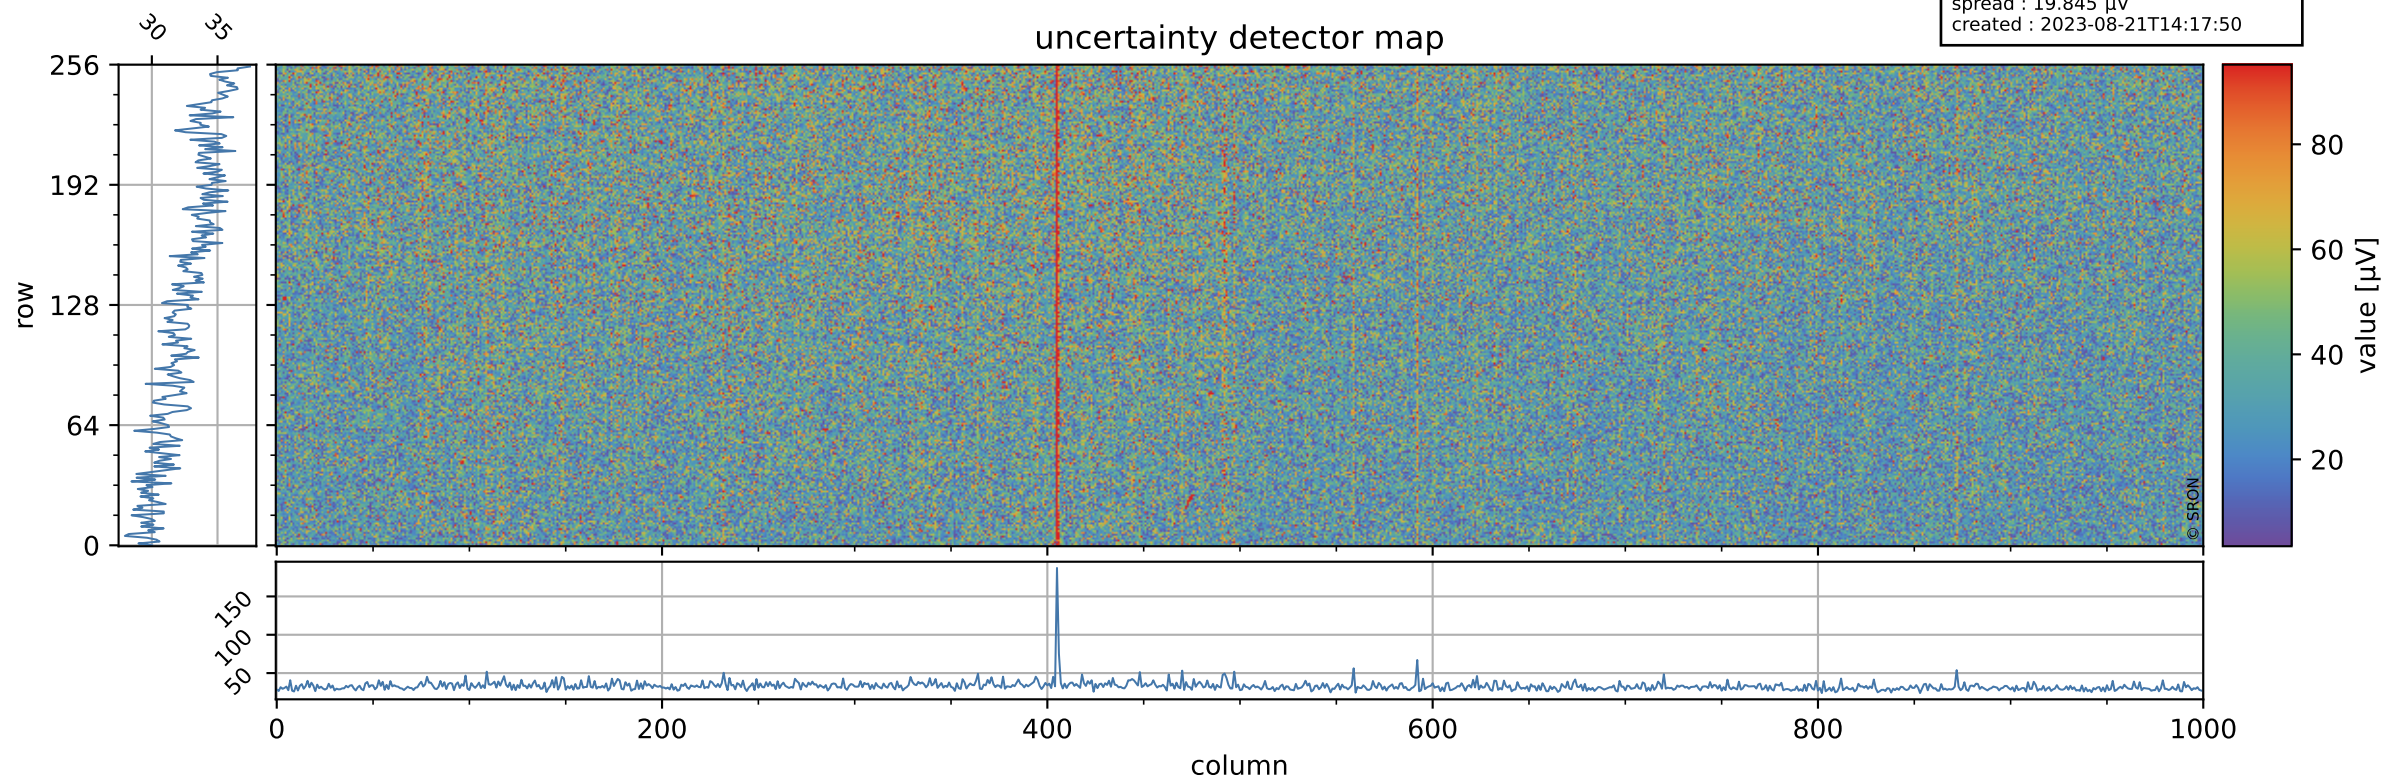

Tropomi SWIR offset (official)

orbits : 19 in [4792, 4837]
coverage : 2018-09-16 / 2018-09-19
median : 0.52596 V
spread : 0.03593 V
created : 2023-08-21T14:17:50

value detector map

Tropomi SWIR offset (official)

orbits : 19 in [4792, 4837]
coverage : 2018-09-16 / 2018-09-19
median : 33.231 μV
spread : 19.845 μV
created : 2023-08-21T14:17:50

Tropomi SWIR offset (official)

orbits : 19 in [4792, 4837]
coverage : 2018-09-16 / 2018-09-19
median : -0.063815 mV
spread : 0.32011 mV
created : 2023-08-21T14:17:50

value compared with SWIR offset CKD

Tropomi SWIR offset (official) ground-tracks of Sentinel-5P

orbits : 19 in [4792, 4837]
coverage : 2018-09-16 / 2018-09-19
created : 2023-08-21T14:17:50

Tropomi SWIR offset (official)

orbits : [2827, 4837]
coverage : 2018-04-30 / 2018-09-19
created : 2023-08-21T14:17:51

trend of detector median & temperatures