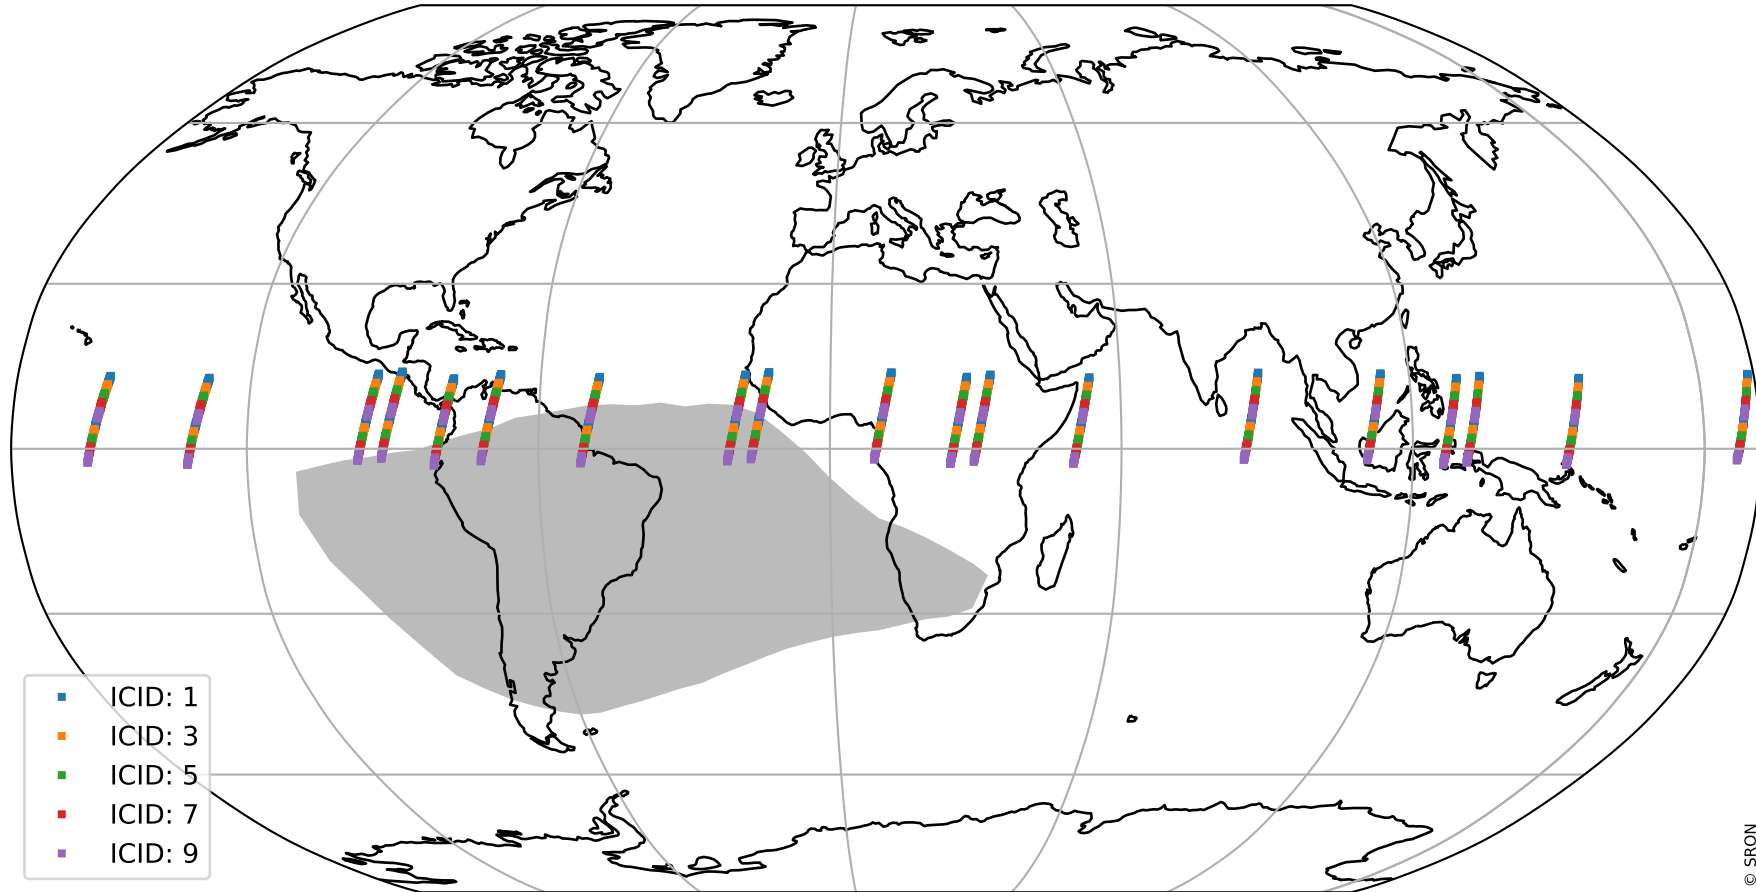

Tropomi SWIR offset (official)

orbits : 19 in [4792, 4837]
coverage : 2018-09-16 / 2018-09-19
median : 0.52596 V
spread : 0.03593 V
created : 2023-08-21T14:17:50

value detector map

Tropomi SWIR offset (official)

orbits : 19 in [4792, 4837]
coverage : 2018-09-16 / 2018-09-19
median : 33.231 μV
spread : 19.845 μV
created : 2023-08-21T14:17:50

Tropomi SWIR offset (official)

orbits : 19 in [4792, 4837]
coverage : 2018-09-16 / 2018-09-19
median : -0.063815 mV
spread : 0.32011 mV
created : 2023-08-21T14:17:50

value compared with SWIR offset CKD

Tropomi SWIR offset (official) ground-tracks of Sentinel-5P

orbits : 19 in [4792, 4837]
coverage : 2018-09-16 / 2018-09-19
created : 2023-08-21T14:17:50

Tropomi SWIR offset (official)

orbits : [2827, 4837]
coverage : 2018-04-30 / 2018-09-19
created : 2023-08-21T14:17:51

trend of detector median & temperatures