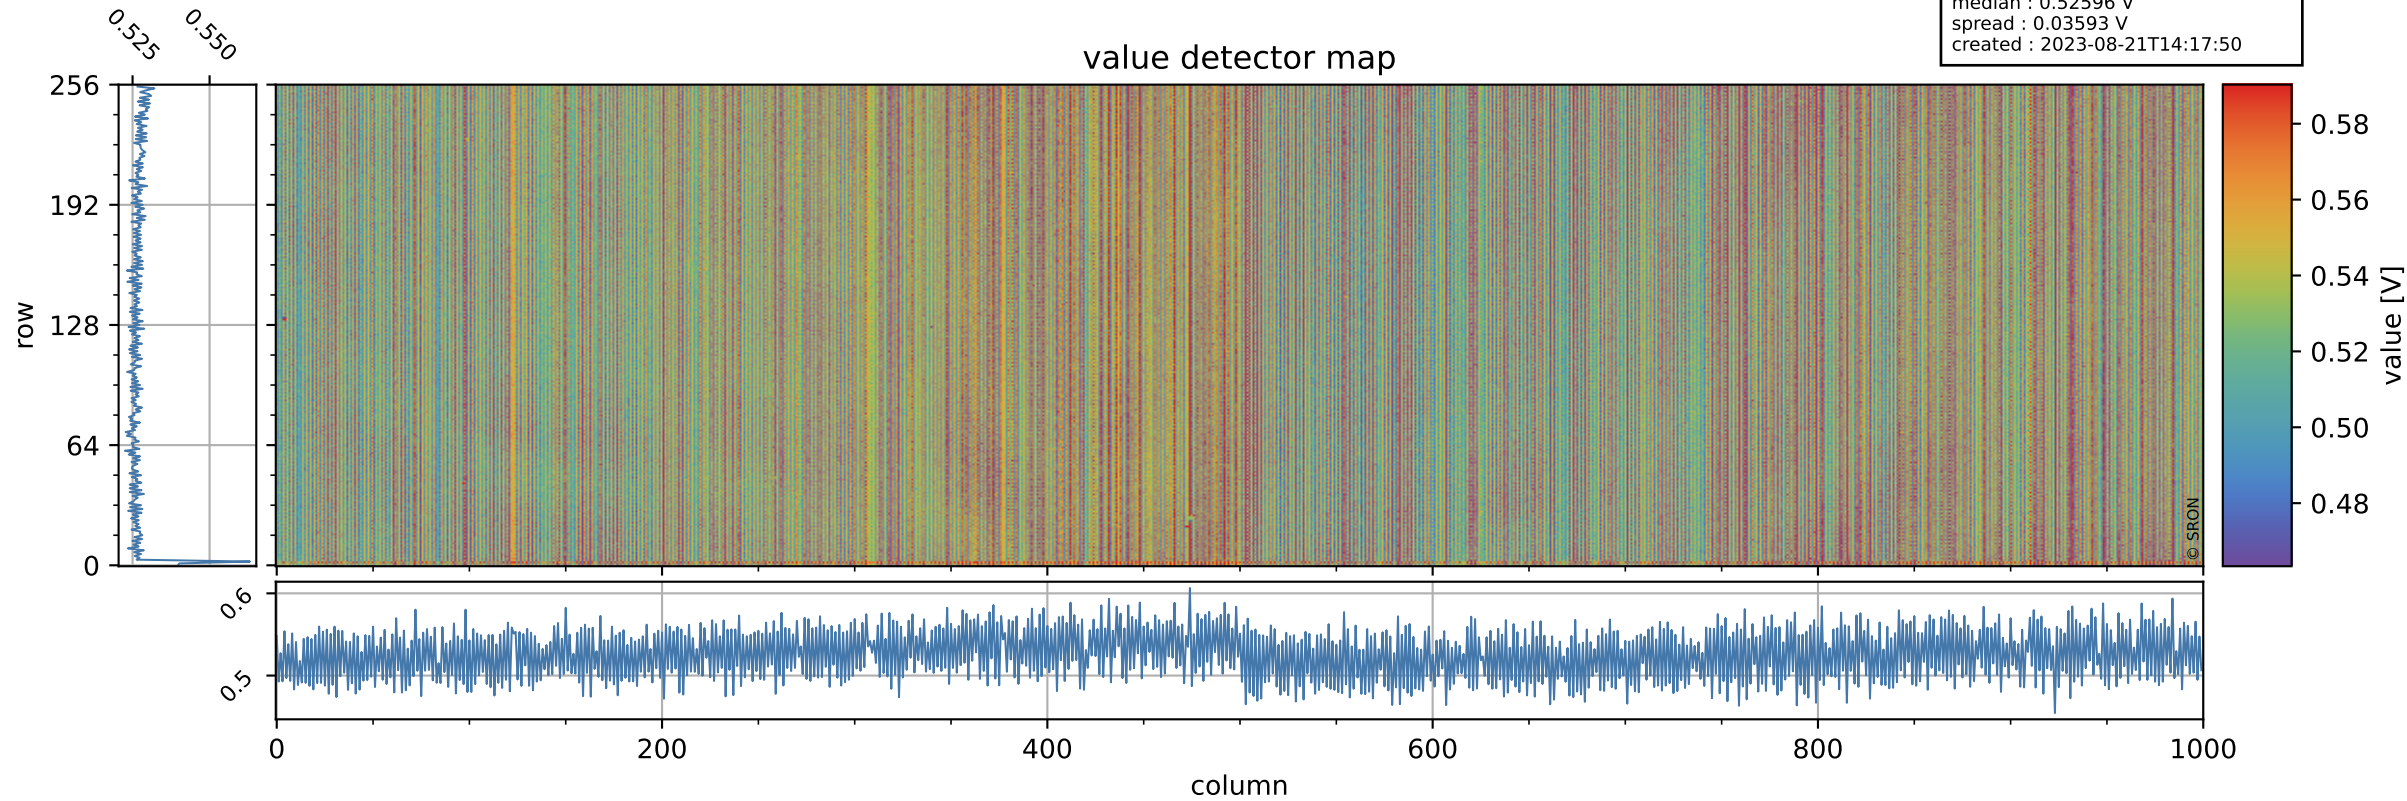

Tropomi SWIR offset (official)

orbits : 19 in [4792, 4837]
coverage : 2018-09-16 / 2018-09-19
median : 0.52596 V
spread : 0.03593 V
created : 2023-08-21T14:17:50

value detector map

Tropomi SWIR offset (official)

orbits : 19 in [4792, 4837]
coverage : 2018-09-16 / 2018-09-19
median : 33.231 μV
spread : 19.845 μV
created : 2023-08-21T14:17:50

Tropomi SWIR offset (official)

orbits : 19 in [4792, 4837]
coverage : 2018-09-16 / 2018-09-19
median : -0.063815 mV
spread : 0.32011 mV
created : 2023-08-21T14:17:50

value compared with SWIR offset CKD

Tropomi SWIR offset (official) ground-tracks of Sentinel-5P

orbits : 19 in [4792, 4837]
coverage : 2018-09-16 / 2018-09-19
created : 2023-08-21T14:17:50

Tropomi SWIR offset (official)

orbits : [2827, 4837]
coverage : 2018-04-30 / 2018-09-19
created : 2023-08-21T14:17:51

trend of detector median & temperatures