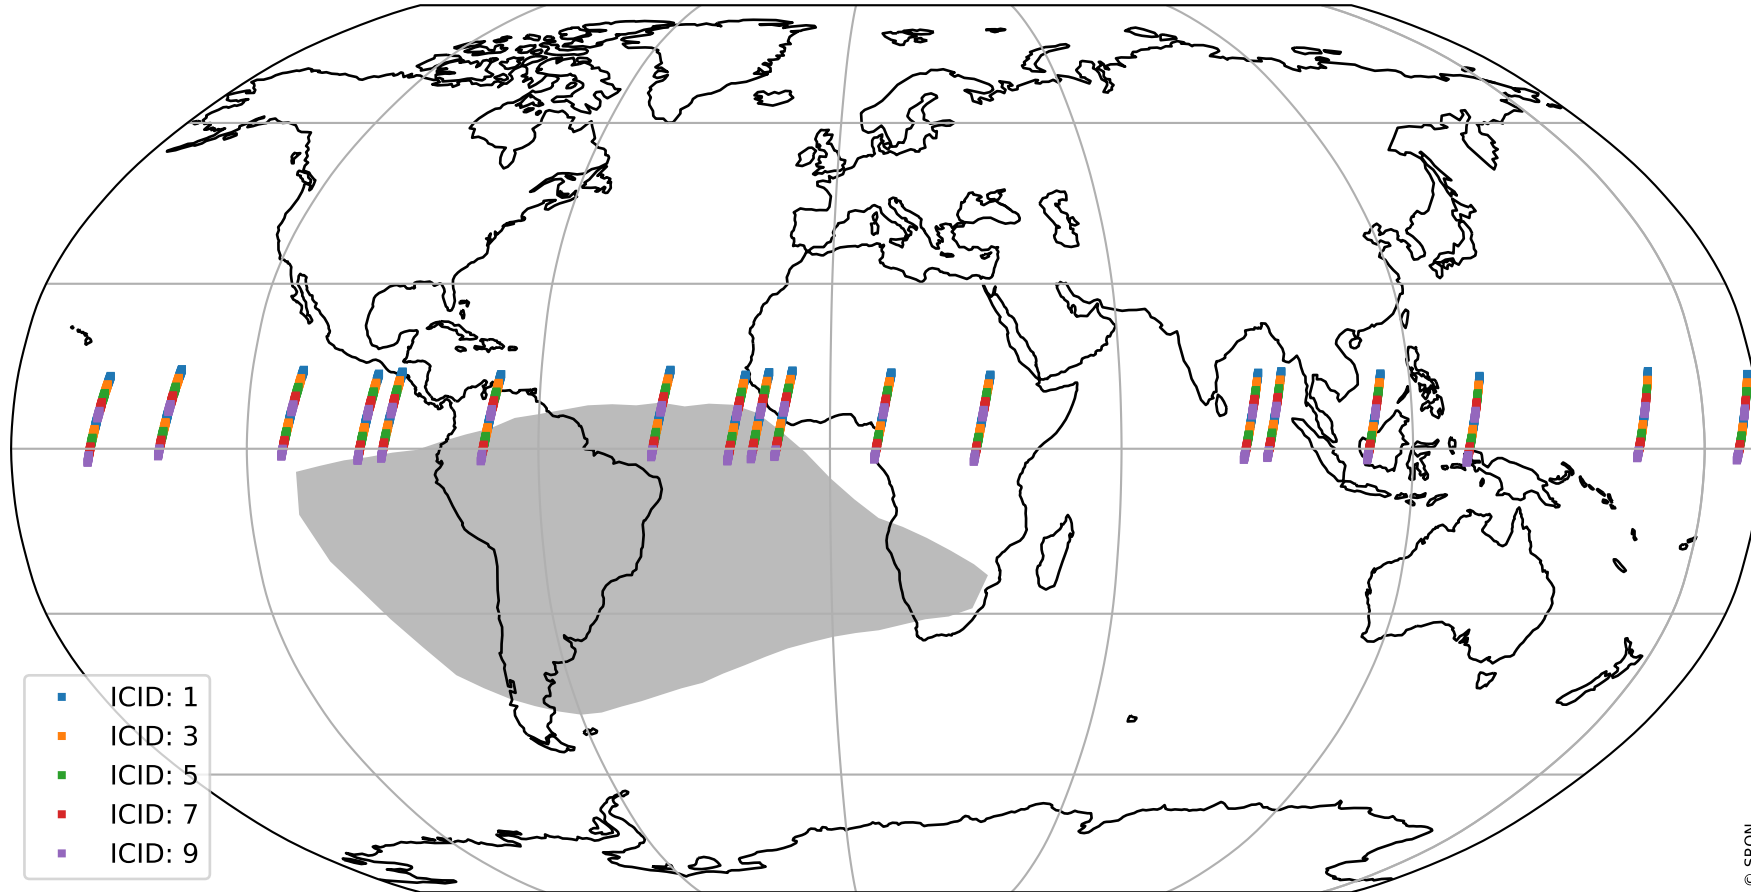

Tropomi SWIR offset (official)

orbits : 18 in [4807, 4852]
coverage : 2018-09-17 / 2018-09-20
median : 0.52596 V
spread : 0.035926 V
created : 2023-08-21T14:17:51

value detector map

Tropomi SWIR offset (official)

orbits : 18 in [4807, 4852]
coverage : 2018-09-17 / 2018-09-20
median : 32.351 μV
spread : 19.197 μV
created : 2023-08-21T14:17:52

Tropomi SWIR offset (official)

orbits : 18 in [4807, 4852]
coverage : 2018-09-17 / 2018-09-20
median : -0.064468 mV
spread : 0.31939 mV
created : 2023-08-21T14:17:52

value compared with SWIR offset CKD

Tropomi SWIR offset (official) ground-tracks of Sentinel-5P

orbits : 18 in [4807, 4852]
coverage : 2018-09-17 / 2018-09-20
created : 2023-08-21T14:17:52

Tropomi SWIR offset (official)

orbits : [2827, 4852]
coverage : 2018-04-30 / 2018-09-20
created : 2023-08-21T14:17:53

trend of detector median & temperatures