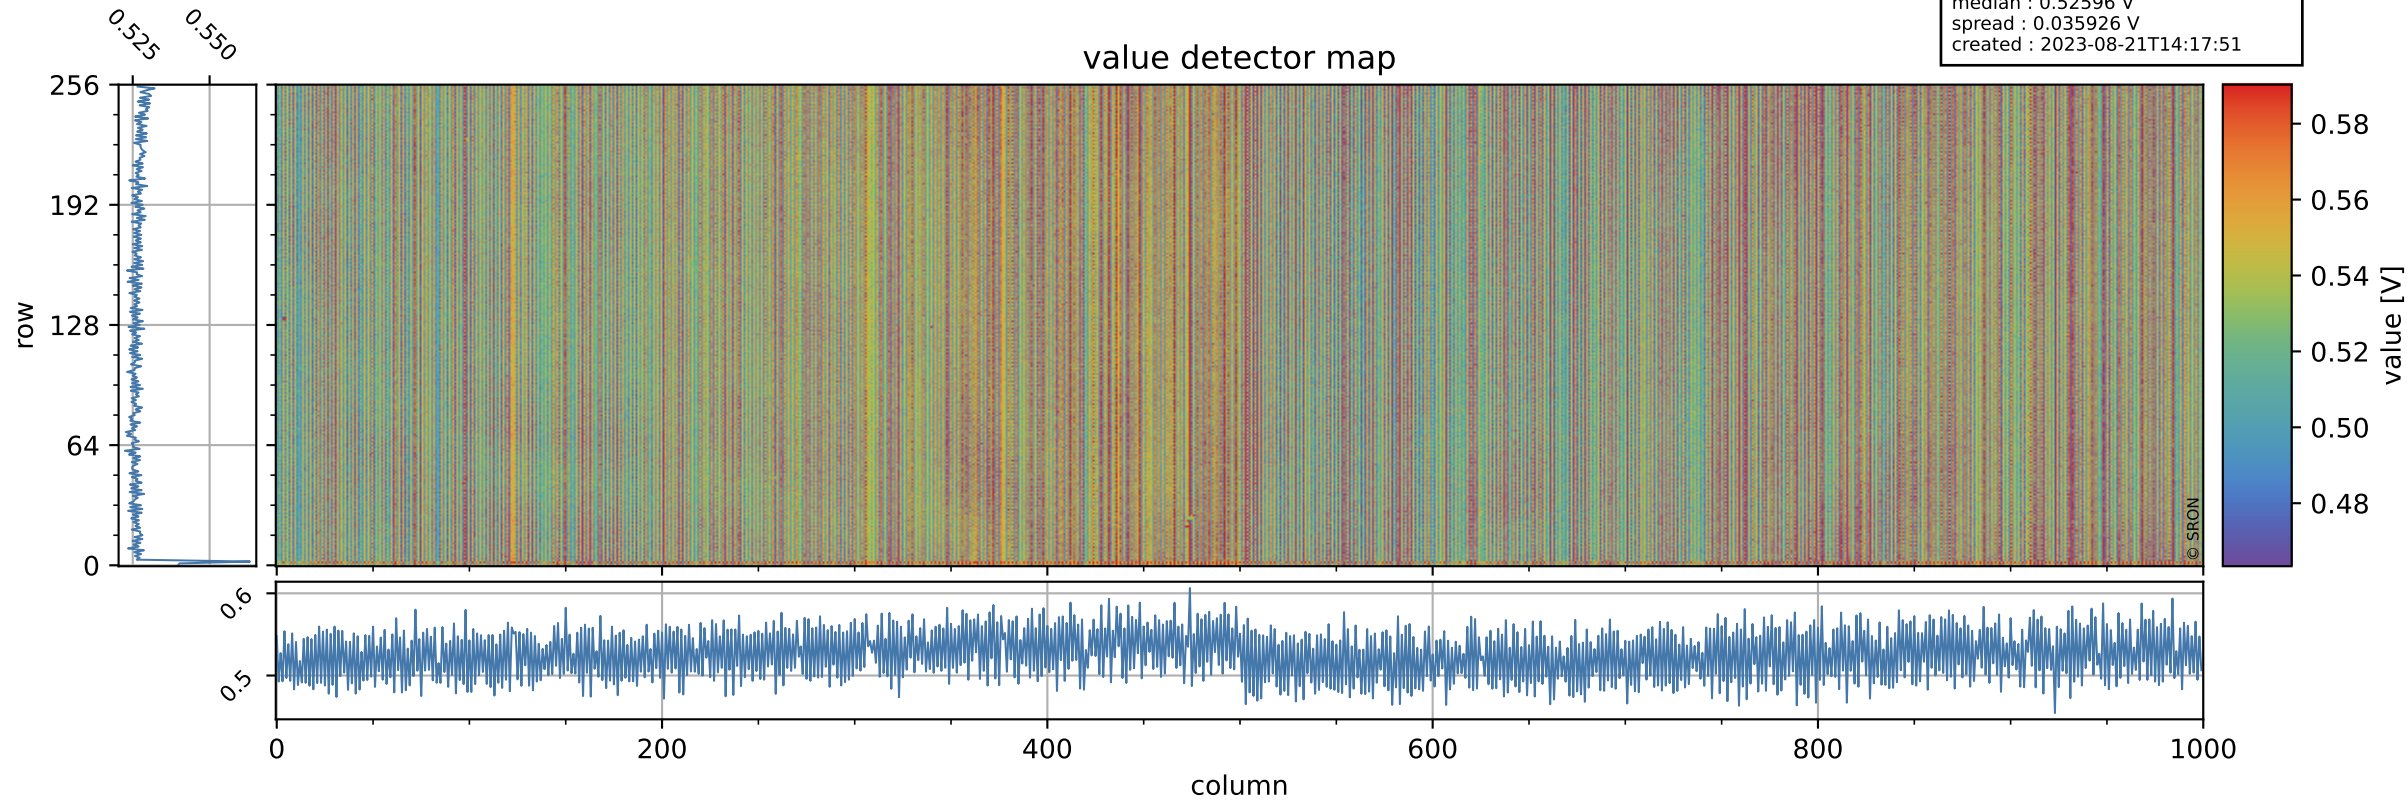

Tropomi SWIR offset (official)

orbits : 18 in [4807, 4852]
coverage : 2018-09-17 / 2018-09-20
median : 0.52596 V
spread : 0.035926 V
created : 2023-08-21T14:17:51

value detector map

Tropomi SWIR offset (official)

orbits : 18 in [4807, 4852]
coverage : 2018-09-17 / 2018-09-20
median : 32.351 μV
spread : 19.197 μV
created : 2023-08-21T14:17:52

Tropomi SWIR offset (official)

orbits : 18 in [4807, 4852]
coverage : 2018-09-17 / 2018-09-20
median : -0.064468 mV
spread : 0.31939 mV
created : 2023-08-21T14:17:52

value compared with SWIR offset CKD

Tropomi SWIR offset (official) ground-tracks of Sentinel-5P

orbits : 18 in [4807, 4852]
coverage : 2018-09-17 / 2018-09-20
created : 2023-08-21T14:17:52

Tropomi SWIR offset (official)

orbits : [2827, 4852]
coverage : 2018-04-30 / 2018-09-20
created : 2023-08-21T14:17:53

trend of detector median & temperatures