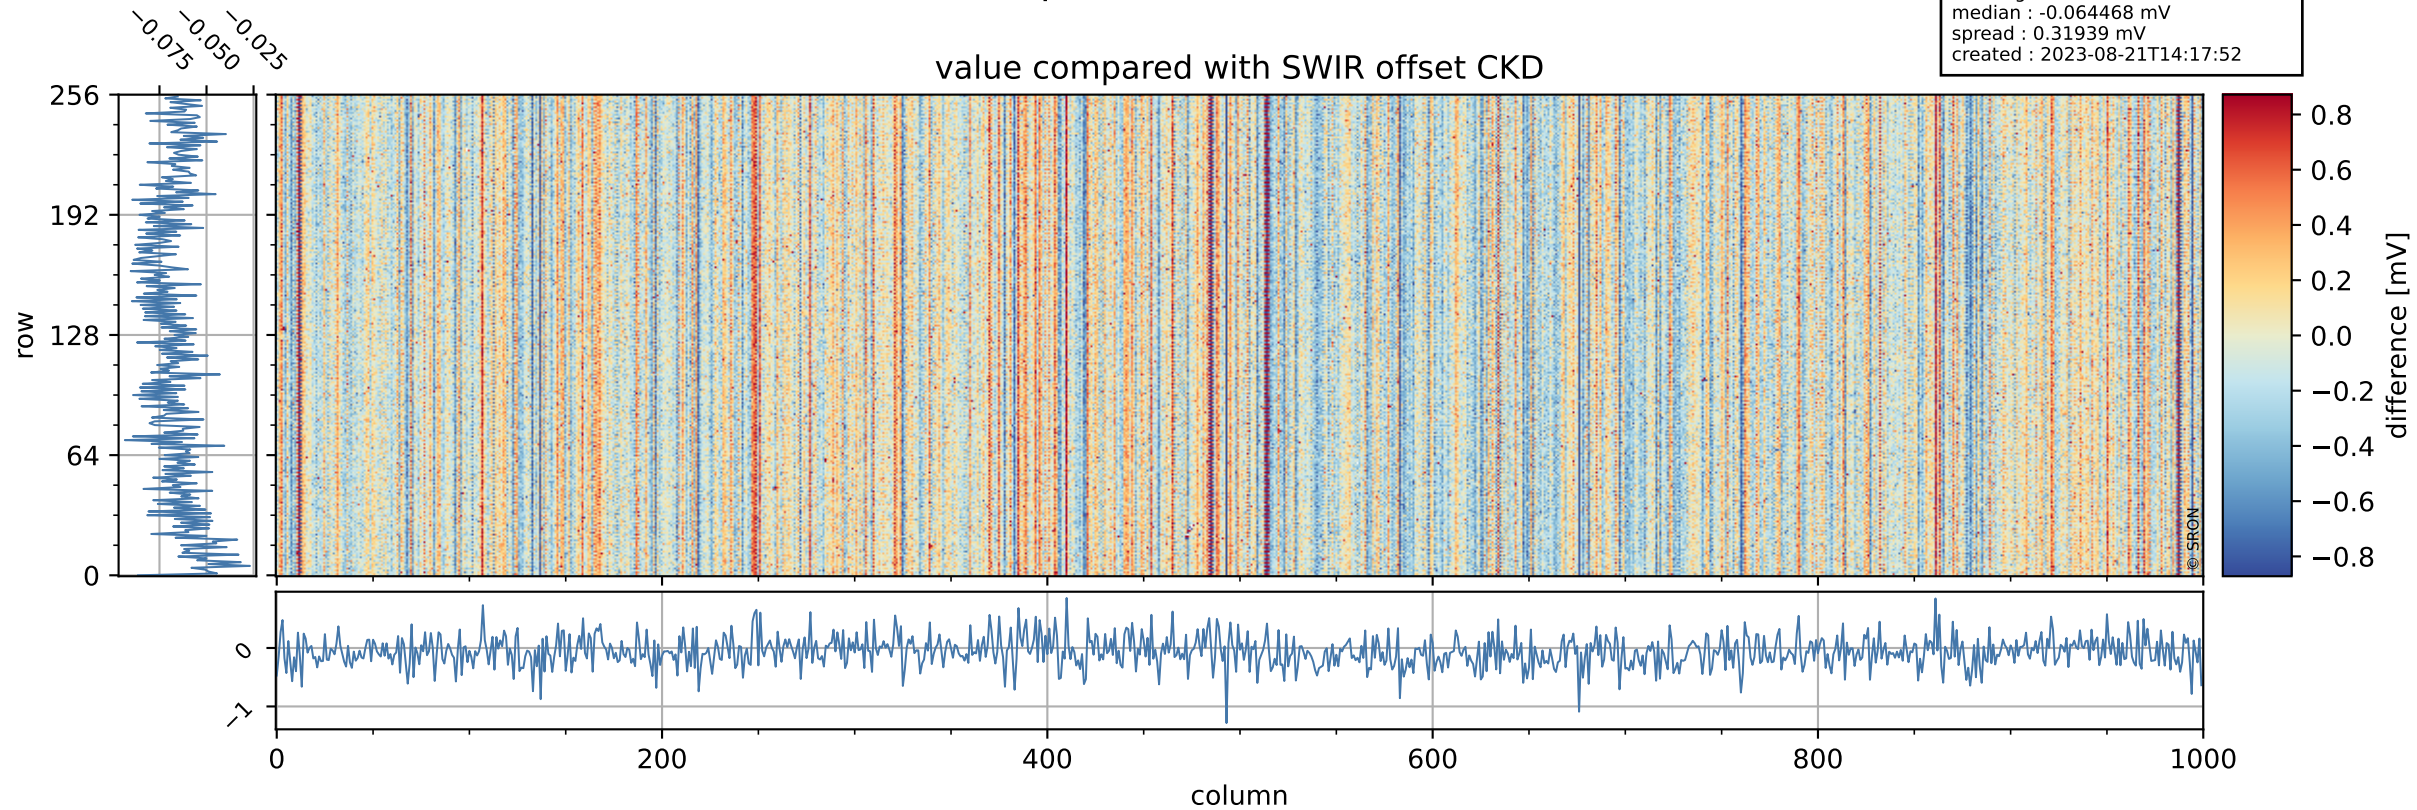

Tropomi SWIR offset (official)

orbits : 18 in [4807, 4852]
coverage : 2018-09-17 / 2018-09-20
median : 0.52596 V
spread : 0.035926 V
created : 2023-08-21T14:17:51

value detector map

Tropomi SWIR offset (official)

orbits : 18 in [4807, 4852]
coverage : 2018-09-17 / 2018-09-20
median : 32.351 μV
spread : 19.197 μV
created : 2023-08-21T14:17:52

Tropomi SWIR offset (official)

orbits : 18 in [4807, 4852]
coverage : 2018-09-17 / 2018-09-20
median : -0.064468 mV
spread : 0.31939 mV
created : 2023-08-21T14:17:52

value compared with SWIR offset CKD

Tropomi SWIR offset (official) ground-tracks of Sentinel-5P

orbits : 18 in [4807, 4852]
coverage : 2018-09-17 / 2018-09-20
created : 2023-08-21T14:17:52

Tropomi SWIR offset (official)

orbits : [2827, 4852]
coverage : 2018-04-30 / 2018-09-20
created : 2023-08-21T14:17:53

trend of detector median & temperatures