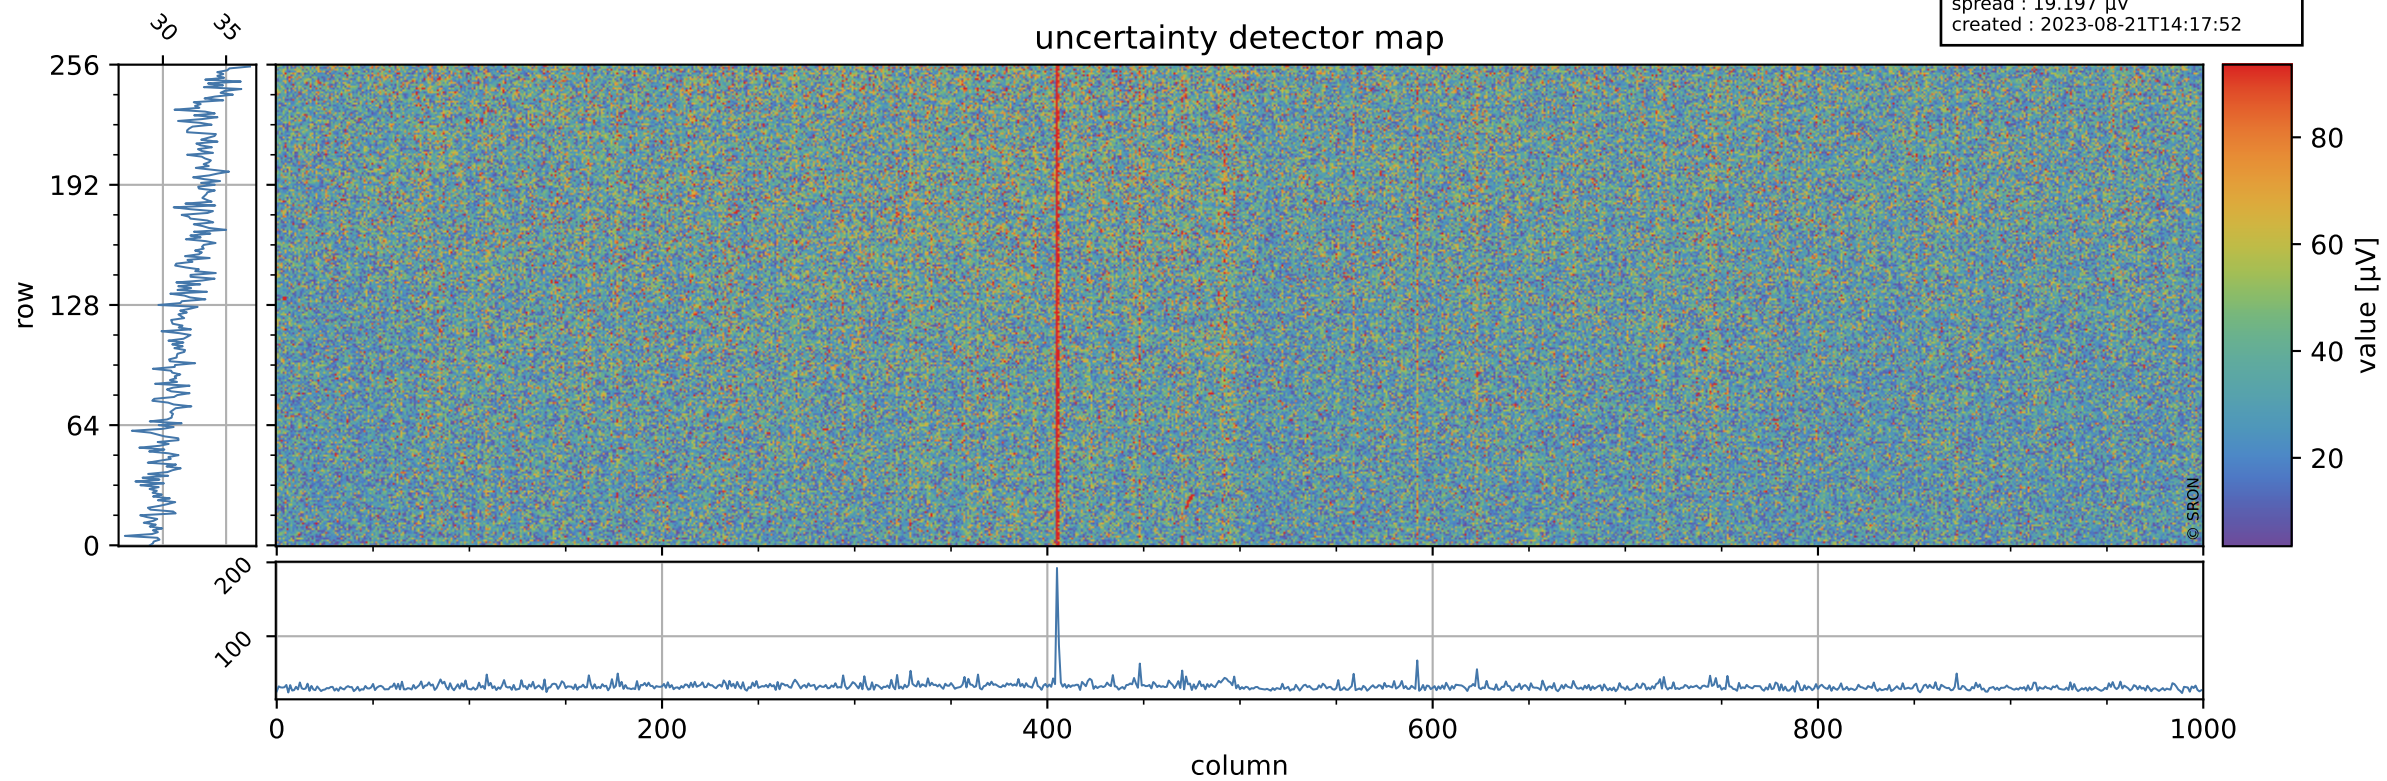

Tropomi SWIR offset (official)

orbits : 18 in [4807, 4852]
coverage : 2018-09-17 / 2018-09-20
median : 0.52596 V
spread : 0.035926 V
created : 2023-08-21T14:17:51

value detector map

Tropomi SWIR offset (official)

orbits : 18 in [4807, 4852]
coverage : 2018-09-17 / 2018-09-20
median : 32.351 μV
spread : 19.197 μV
created : 2023-08-21T14:17:52

Tropomi SWIR offset (official)

orbits : 18 in [4807, 4852]
coverage : 2018-09-17 / 2018-09-20
median : -0.064468 mV
spread : 0.31939 mV
created : 2023-08-21T14:17:52

value compared with SWIR offset CKD

Tropomi SWIR offset (official) ground-tracks of Sentinel-5P

orbits : 18 in [4807, 4852]
coverage : 2018-09-17 / 2018-09-20
created : 2023-08-21T14:17:52

Tropomi SWIR offset (official)

orbits : [2827, 4852]
coverage : 2018-04-30 / 2018-09-20
created : 2023-08-21T14:17:53

trend of detector median & temperatures