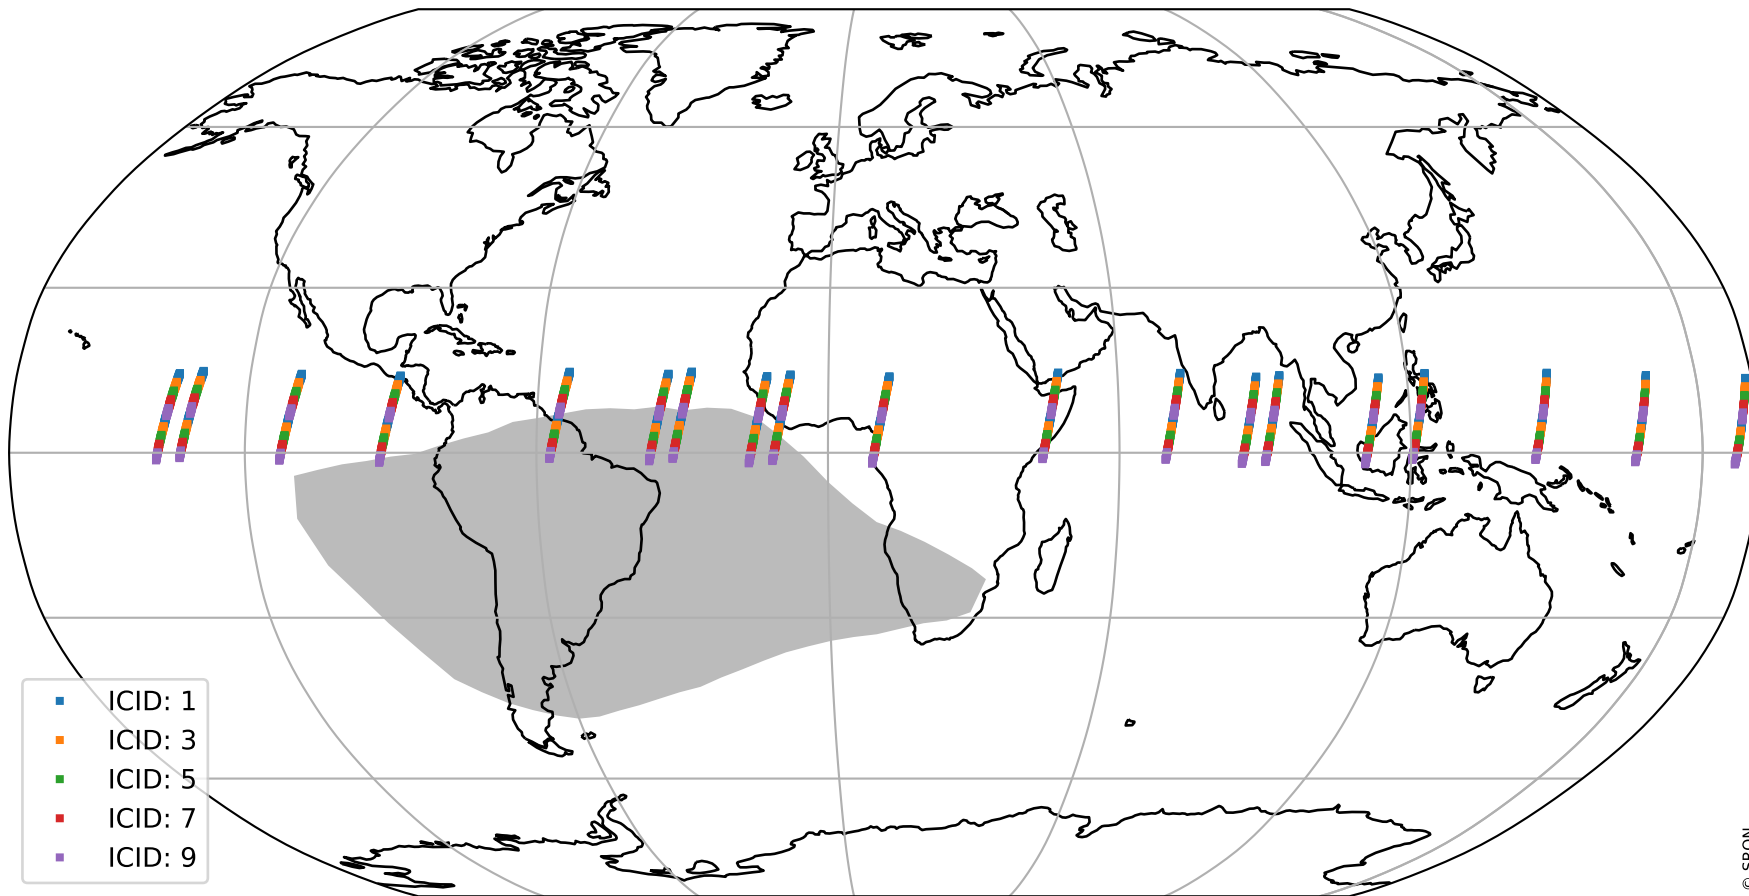

# Tropomi SWIR offset (official)

orbits : 19 in [4822, 4867]  
coverage : 2018-09-18 / 2018-09-21  
median : 31.897  $\mu\text{V}$   
spread : 19.078  $\mu\text{V}$   
created : 2023-08-21T14:17:54

# Tropomi SWIR offset (official)

orbits : 19 in [4822, 4867]  
coverage : 2018-09-18 / 2018-09-21  
median : -0.066889 mV  
spread : 0.32048 mV  
created : 2023-08-21T14:17:54

value compared with SWIR offset CKD

# Tropomi SWIR offset (official) ground-tracks of Sentinel-5P

orbits : 19 in [4822, 4867]  
coverage : 2018-09-18 / 2018-09-21  
created : 2023-08-21T14:17:54

# Tropomi SWIR offset (official)

orbits : [2827, 4867]  
coverage : 2018-04-30 / 2018-09-21  
created : 2023-08-21T14:17:54