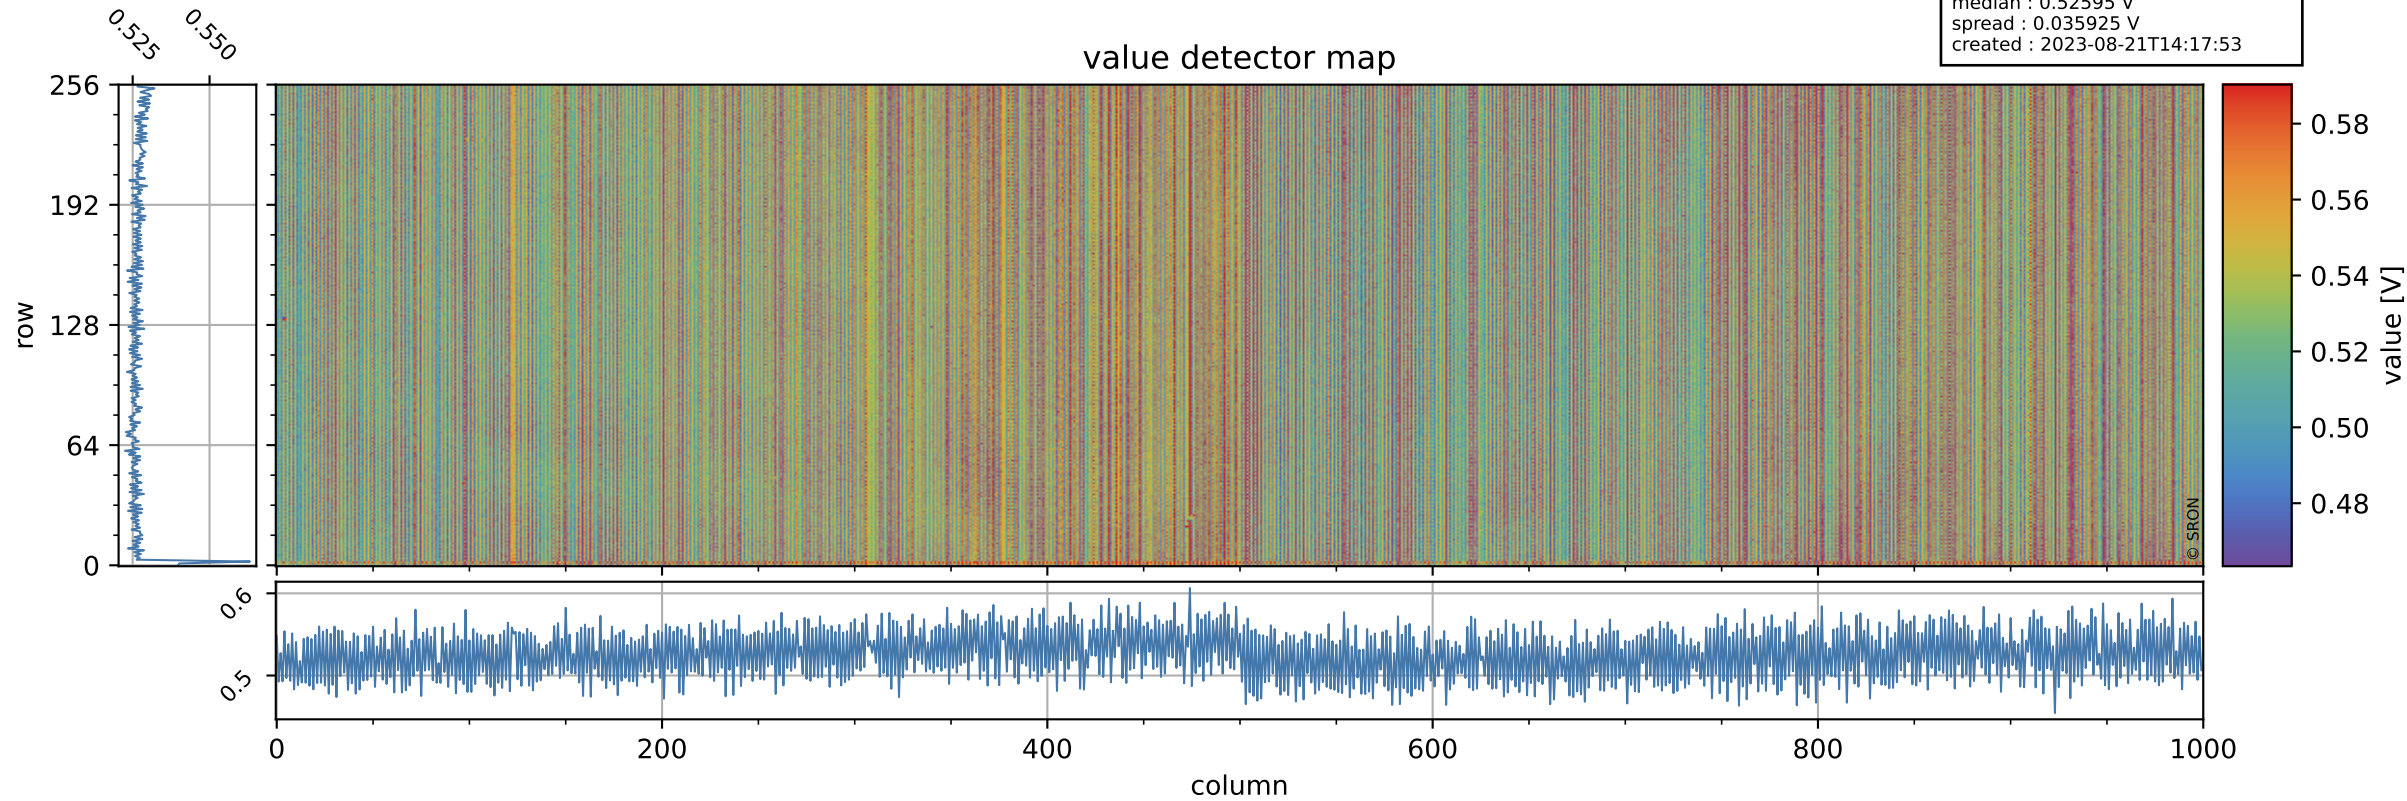

# Tropomi SWIR offset (official)

orbits : 19 in [4822, 4867]  
coverage : 2018-09-18 / 2018-09-21  
median : 0.52595 V  
spread : 0.035925 V  
created : 2023-08-21T14:17:53

## value detector map

# Tropomi SWIR offset (official)

orbits : 19 in [4822, 4867]  
coverage : 2018-09-18 / 2018-09-21  
median : 31.897  $\mu\text{V}$   
spread : 19.078  $\mu\text{V}$   
created : 2023-08-21T14:17:54

# Tropomi SWIR offset (official) ground-tracks of Sentinel-5P

orbits : 19 in [4822, 4867]  
coverage : 2018-09-18 / 2018-09-21  
created : 2023-08-21T14:17:54