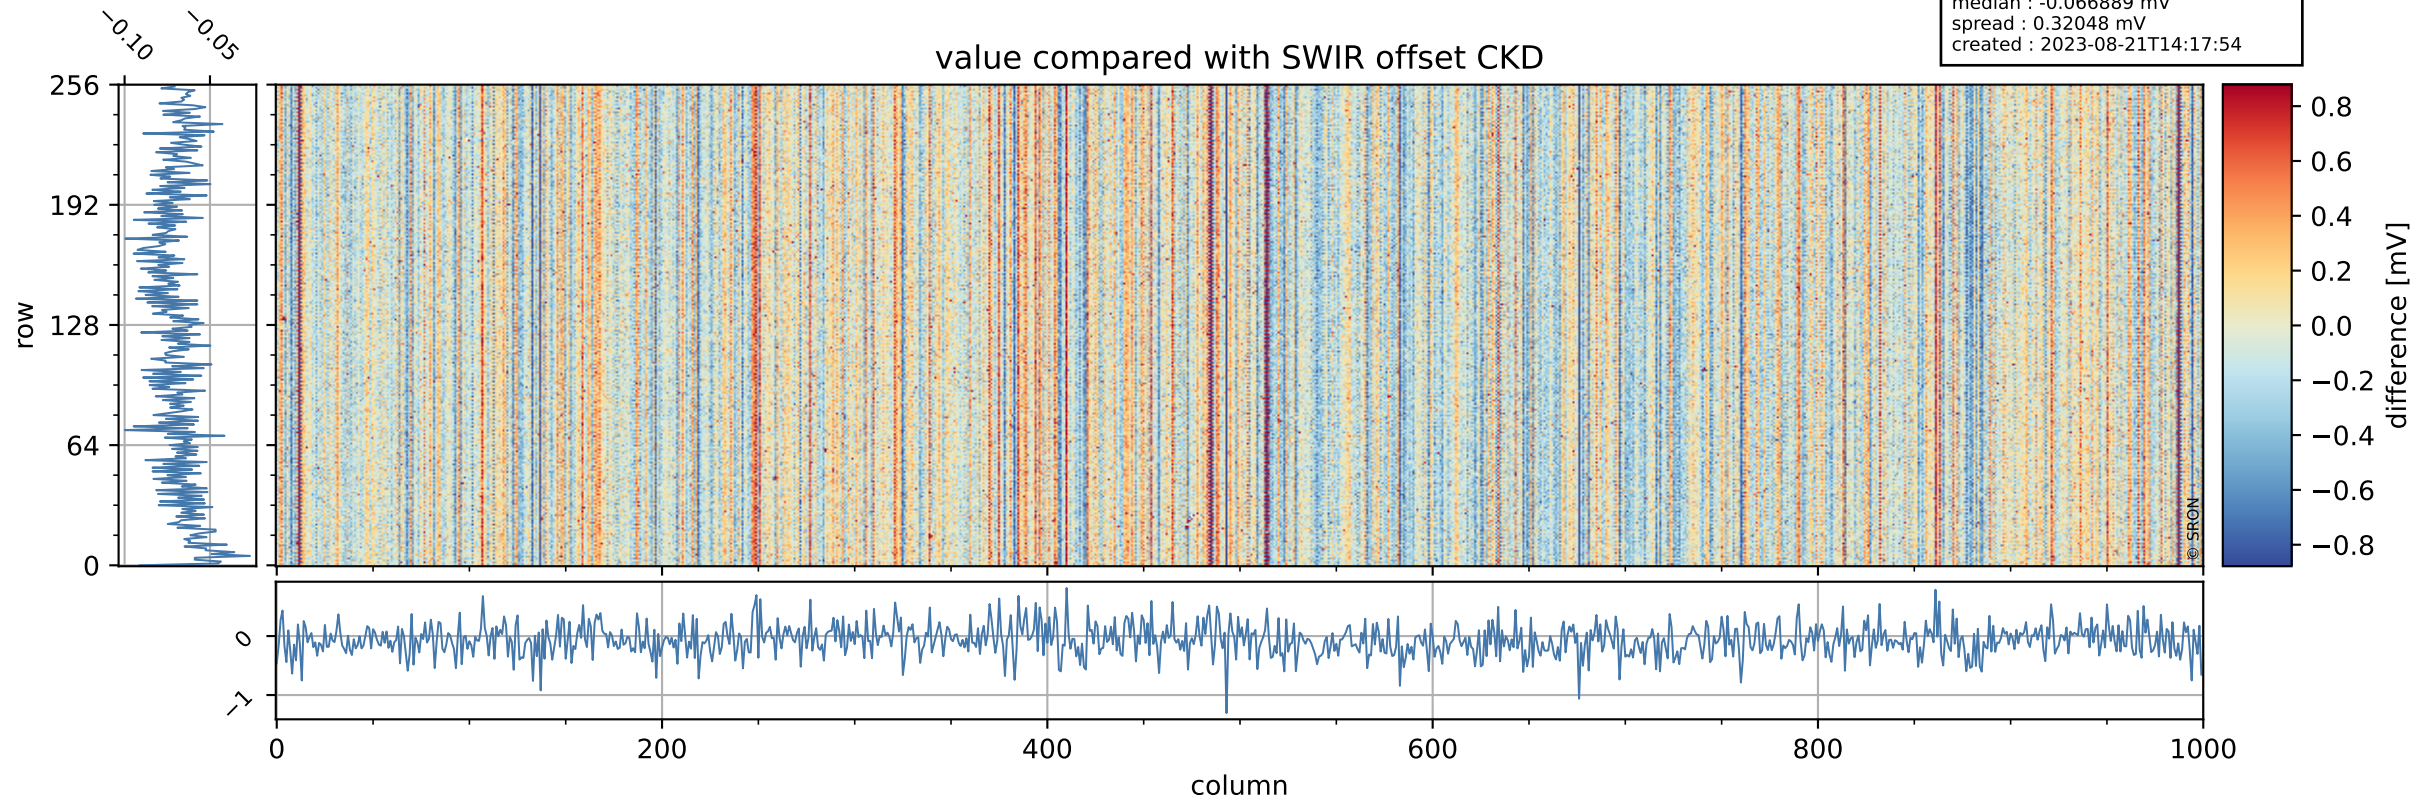

## value detector map

# Tropomi SWIR offset (official)

orbits : 19 in [4822, 4867]  
coverage : 2018-09-18 / 2018-09-21  
median : 31.897  $\mu\text{V}$   
spread : 19.078  $\mu\text{V}$   
created : 2023-08-21T14:17:54

# Tropomi SWIR offset (official)

orbits : 19 in [4822, 4867]  
coverage : 2018-09-18 / 2018-09-21  
median : -0.066889 mV  
spread : 0.32048 mV  
created : 2023-08-21T14:17:54

value compared with SWIR offset CKD

# Tropomi SWIR offset (official) ground-tracks of Sentinel-5P

orbits : 19 in [4822, 4867]  
coverage : 2018-09-18 / 2018-09-21  
created : 2023-08-21T14:17:54