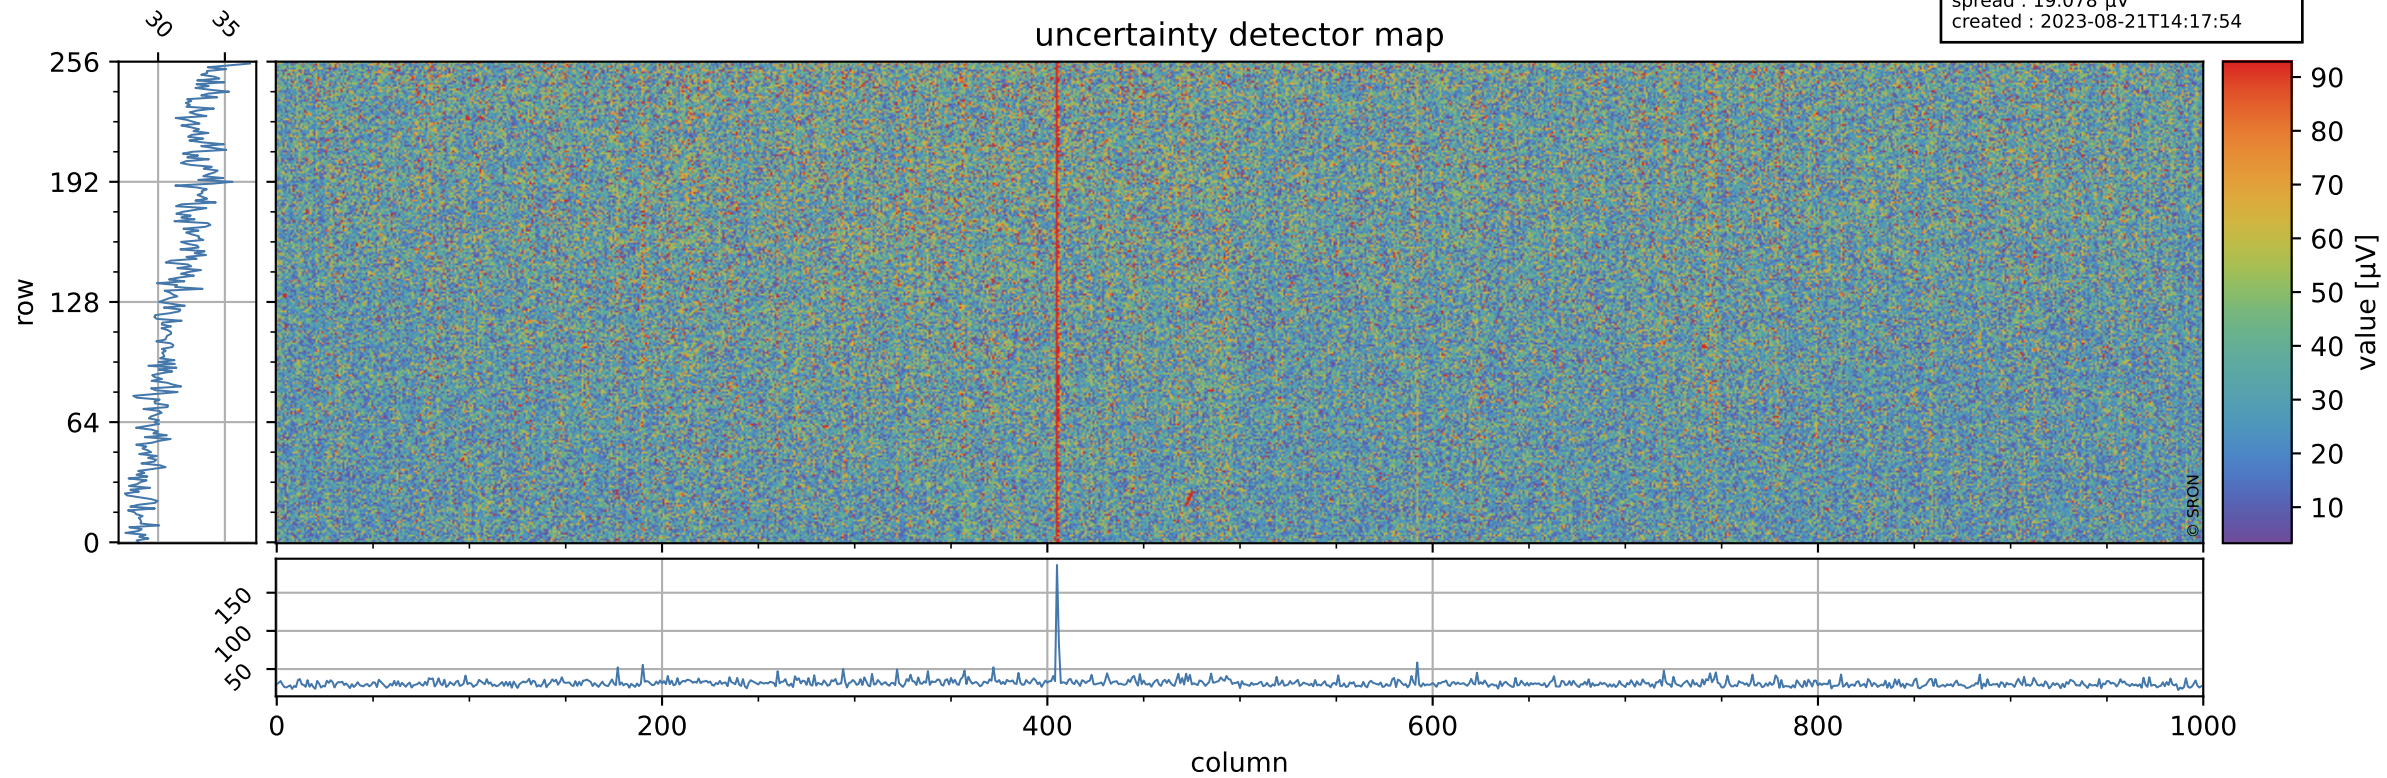

# Tropomi SWIR offset (official)

orbits : 19 in [4822, 4867]  
coverage : 2018-09-18 / 2018-09-21  
median : 0.52595 V  
spread : 0.035925 V  
created : 2023-08-21T14:17:53

## value detector map

# Tropomi SWIR offset (official)

orbits : 19 in [4822, 4867]  
coverage : 2018-09-18 / 2018-09-21  
median : 31.897  $\mu\text{V}$   
spread : 19.078  $\mu\text{V}$   
created : 2023-08-21T14:17:54

# Tropomi SWIR offset (official) ground-tracks of Sentinel-5P

orbits : 19 in [4822, 4867]  
coverage : 2018-09-18 / 2018-09-21  
created : 2023-08-21T14:17:54