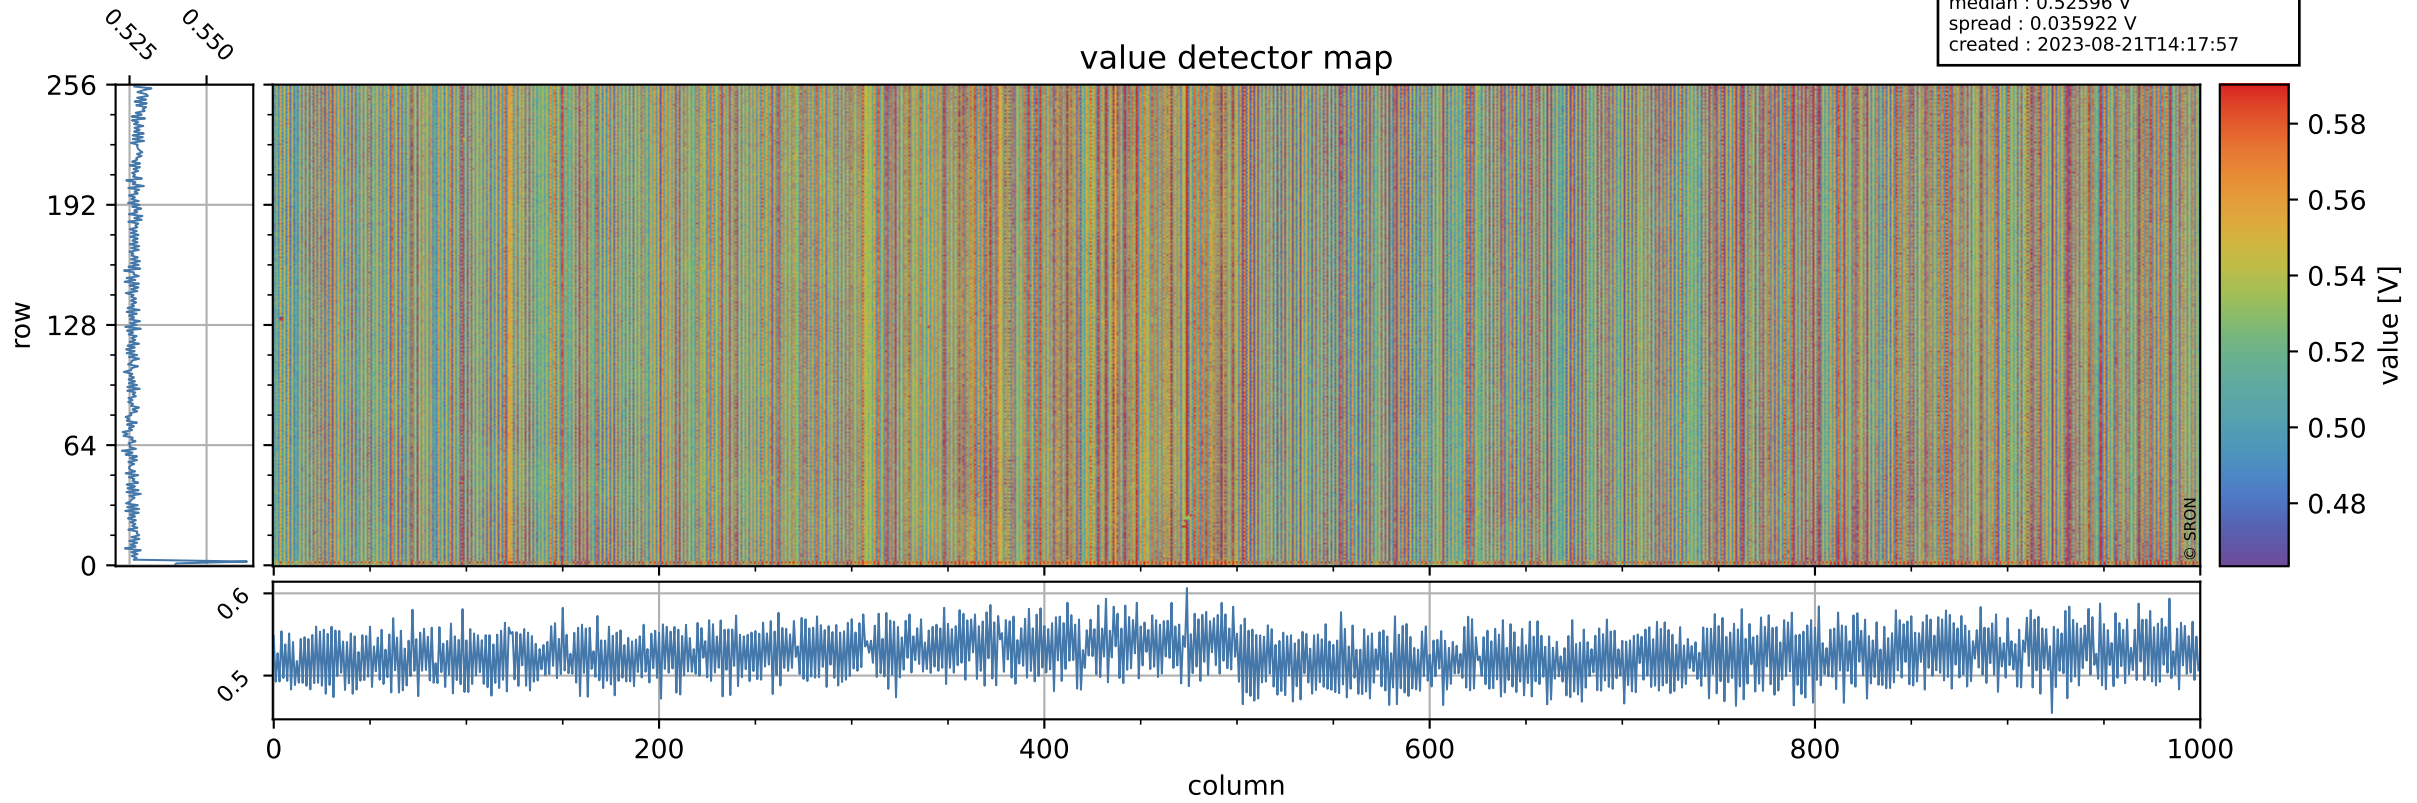

# Tropomi SWIR offset (official)

orbits : 20 in [4852, 4897]  
coverage : 2018-09-20 / 2018-09-23  
median : 0.52596 V  
spread : 0.035922 V  
created : 2023-08-21T14:17:57

## value detector map

# Tropomi SWIR offset (official)

orbits : 20 in [4852, 4897]  
coverage : 2018-09-20 / 2018-09-23  
median : 31.089  $\mu\text{V}$   
spread : 18.806  $\mu\text{V}$   
created : 2023-08-21T14:17:57

# Tropomi SWIR offset (official) ground-tracks of Sentinel-5P

orbits : 20 in [4852, 4897]  
coverage : 2018-09-20 / 2018-09-23  
created : 2023-08-21T14:17:58