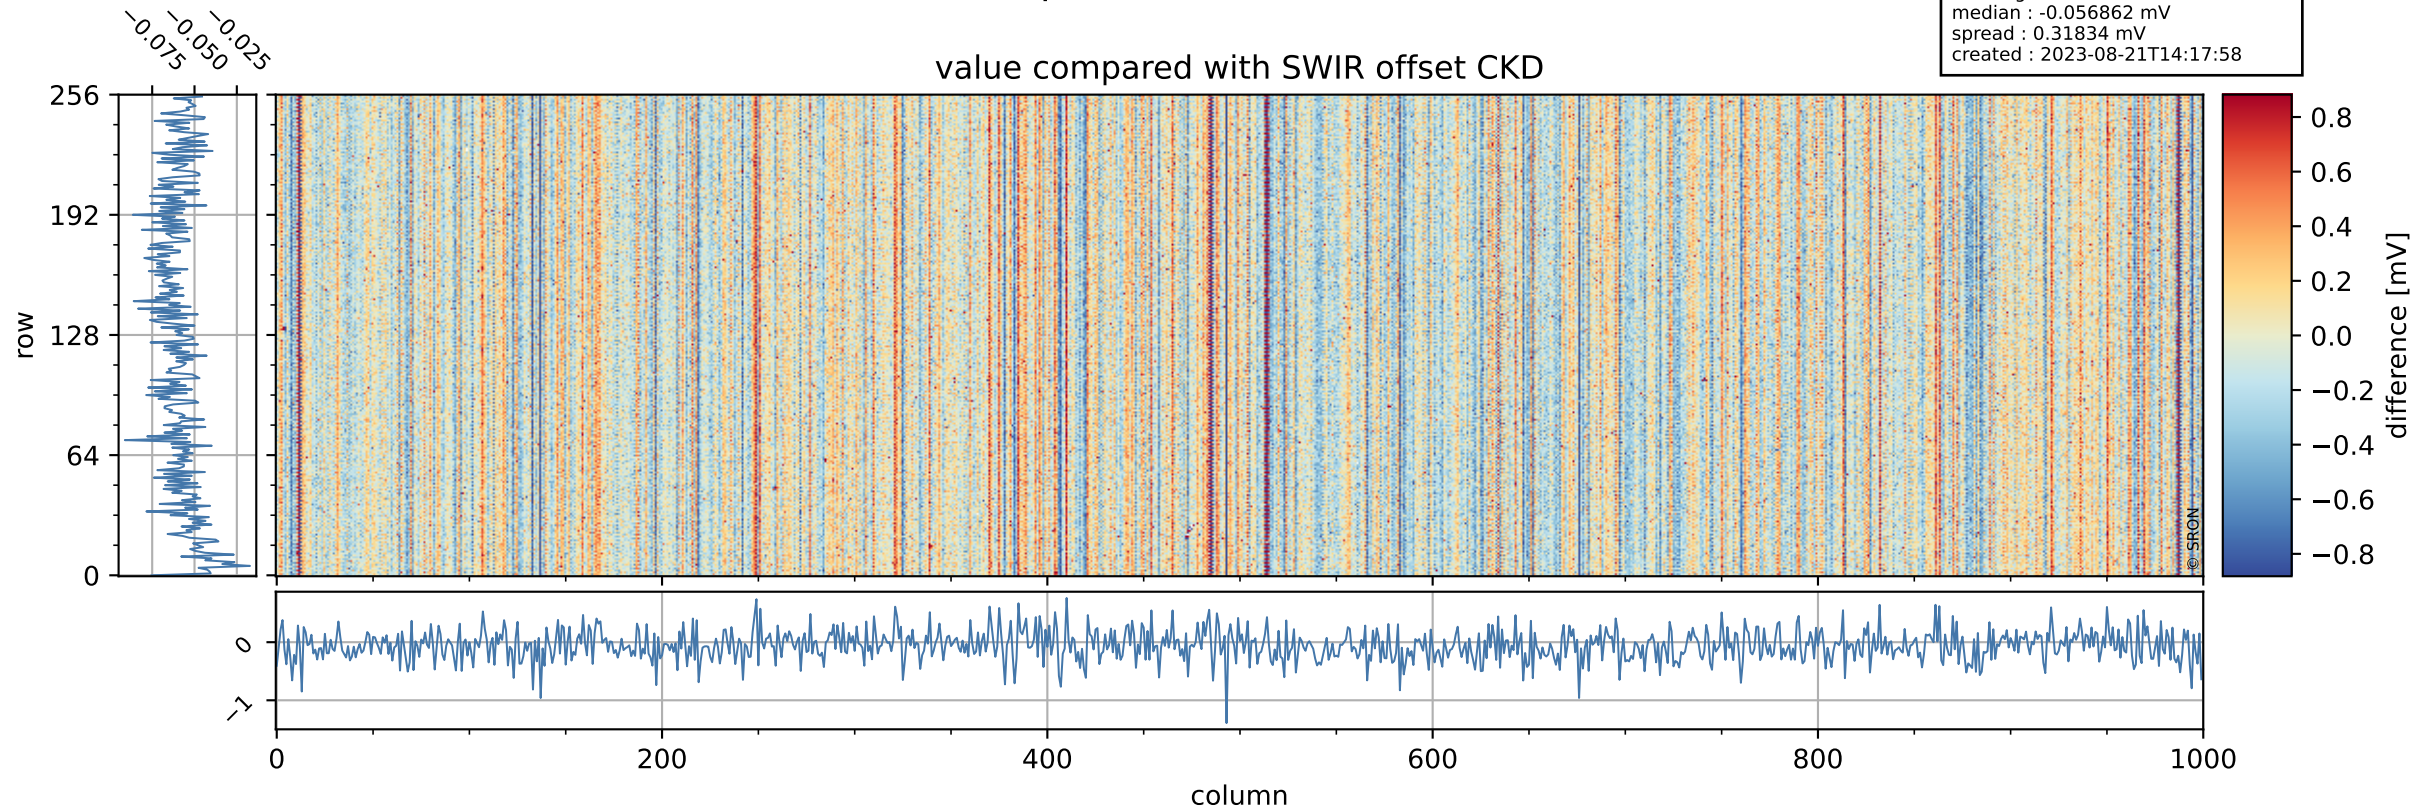

## value detector map

# Tropomi SWIR offset (official)

orbits : 20 in [4852, 4897]  
coverage : 2018-09-20 / 2018-09-23  
median : 31.089  $\mu\text{V}$   
spread : 18.806  $\mu\text{V}$   
created : 2023-08-21T14:17:57

# Tropomi SWIR offset (official)

orbits : 20 in [4852, 4897]  
coverage : 2018-09-20 / 2018-09-23  
median : -0.056862 mV  
spread : 0.31834 mV  
created : 2023-08-21T14:17:58

value compared with SWIR offset CKD

# Tropomi SWIR offset (official) ground-tracks of Sentinel-5P

orbits : 20 in [4852, 4897]  
coverage : 2018-09-20 / 2018-09-23  
created : 2023-08-21T14:17:58