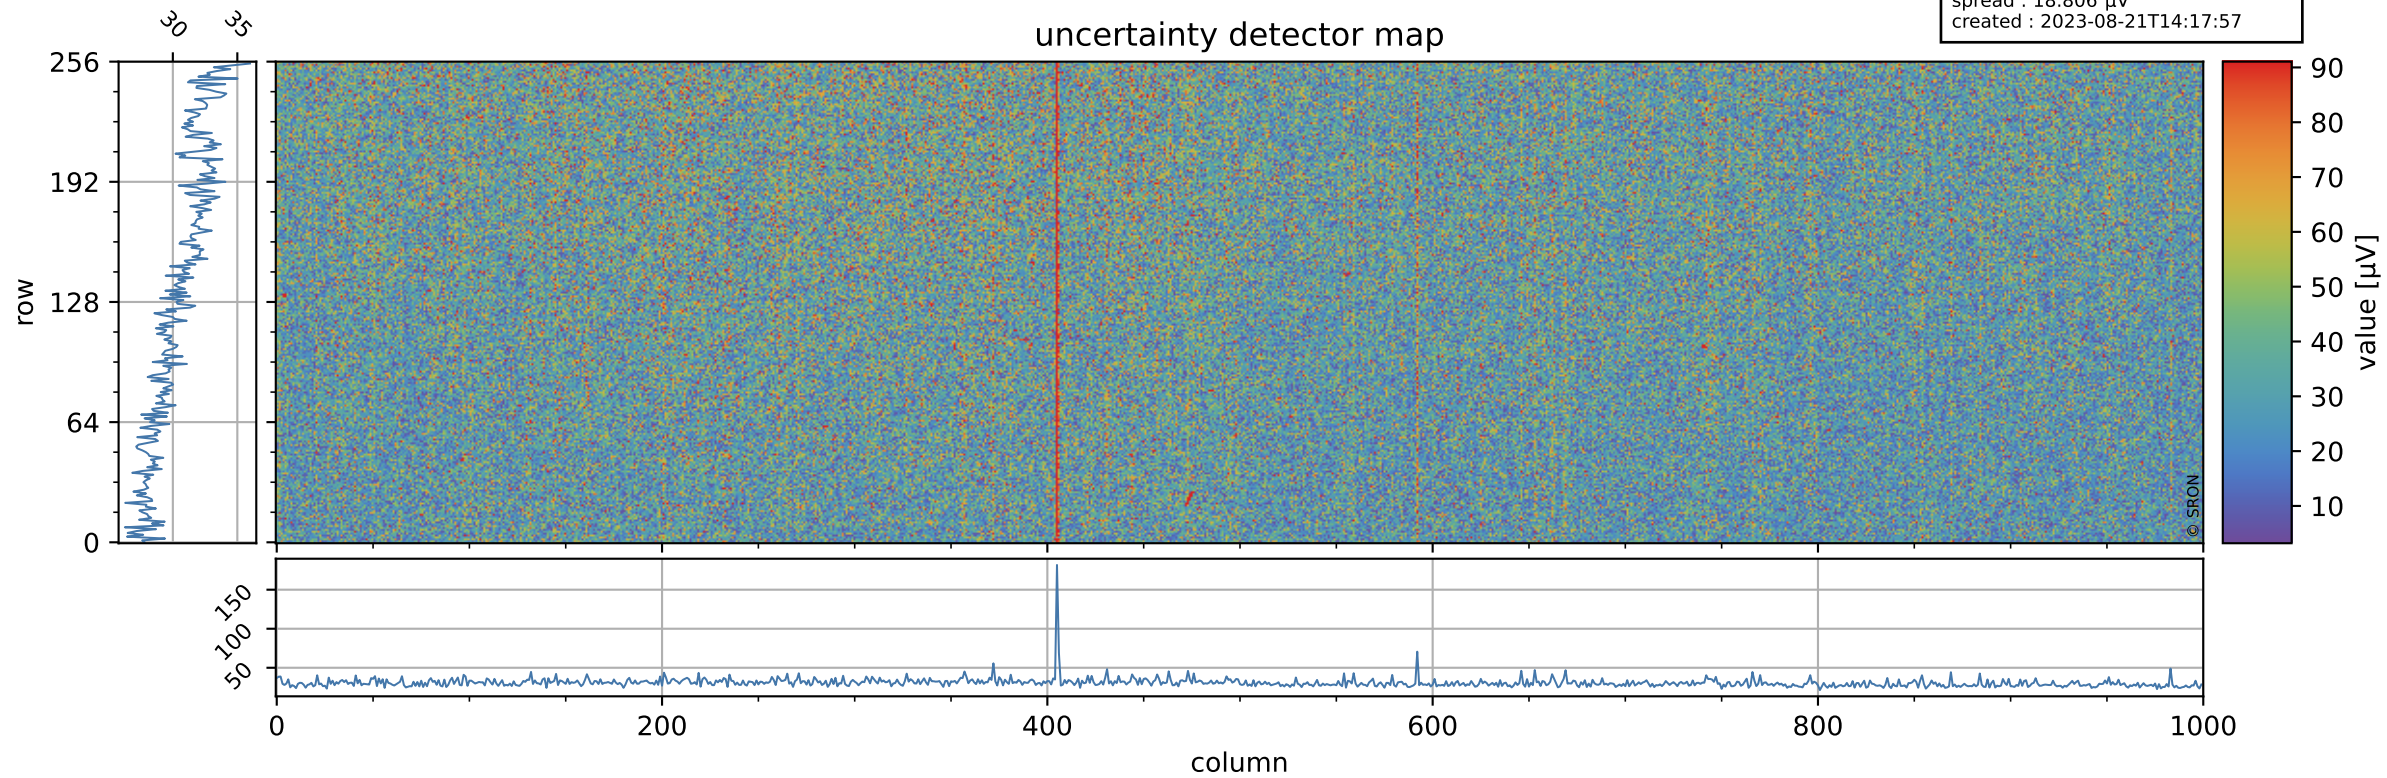

# Tropomi SWIR offset (official)

orbits : 20 in [4852, 4897]  
coverage : 2018-09-20 / 2018-09-23  
median : 0.52596 V  
spread : 0.035922 V  
created : 2023-08-21T14:17:57

## value detector map

# Tropomi SWIR offset (official)

orbits : 20 in [4852, 4897]  
coverage : 2018-09-20 / 2018-09-23  
median : 31.089  $\mu\text{V}$   
spread : 18.806  $\mu\text{V}$   
created : 2023-08-21T14:17:57

# Tropomi SWIR offset (official) ground-tracks of Sentinel-5P

orbits : 20 in [4852, 4897]  
coverage : 2018-09-20 / 2018-09-23  
created : 2023-08-21T14:17:58