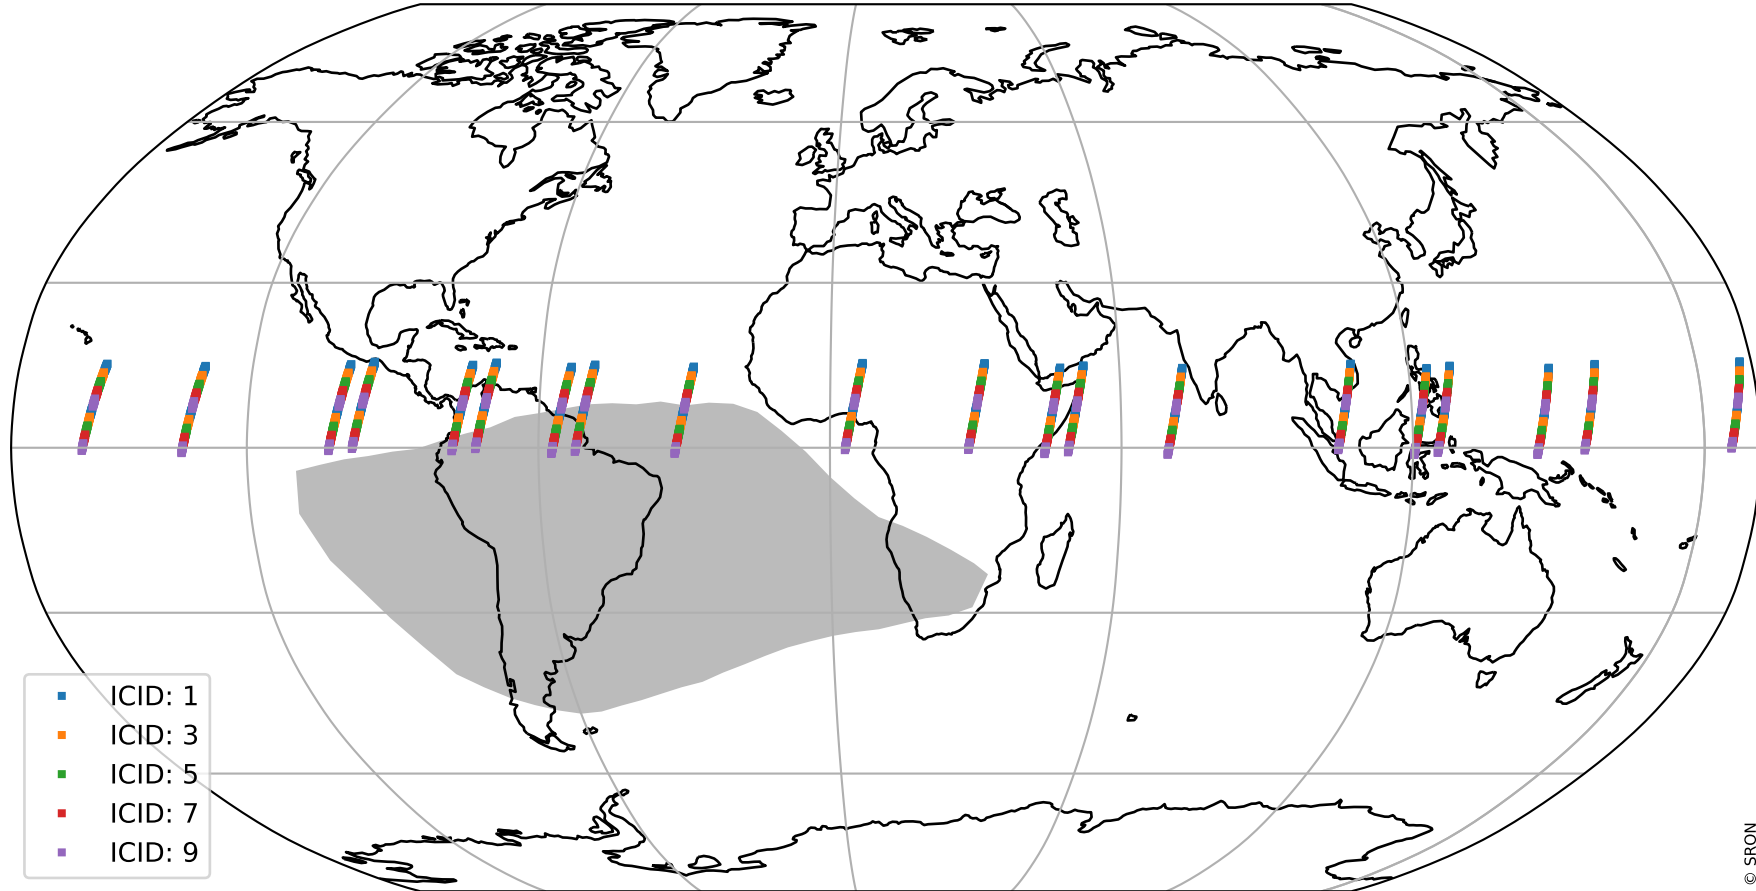

# Tropomi SWIR offset (official)

orbits : 20 in [4852, 4897]  
coverage : 2018-09-20 / 2018-09-23  
median : 31.089  $\mu\text{V}$   
spread : 18.806  $\mu\text{V}$   
created : 2023-08-21T14:17:57

# Tropomi SWIR offset (official)

orbits : 20 in [4852, 4897]  
coverage : 2018-09-20 / 2018-09-23  
median : -0.056862 mV  
spread : 0.31834 mV  
created : 2023-08-21T14:17:58

value compared with SWIR offset CKD

# Tropomi SWIR offset (official) ground-tracks of Sentinel-5P

orbits : 20 in [4852, 4897]  
coverage : 2018-09-20 / 2018-09-23  
created : 2023-08-21T14:17:58

# Tropomi SWIR offset (official)

orbits : [2827, 4897]  
coverage : 2018-04-30 / 2018-09-23  
created : 2023-08-21T14:17:58