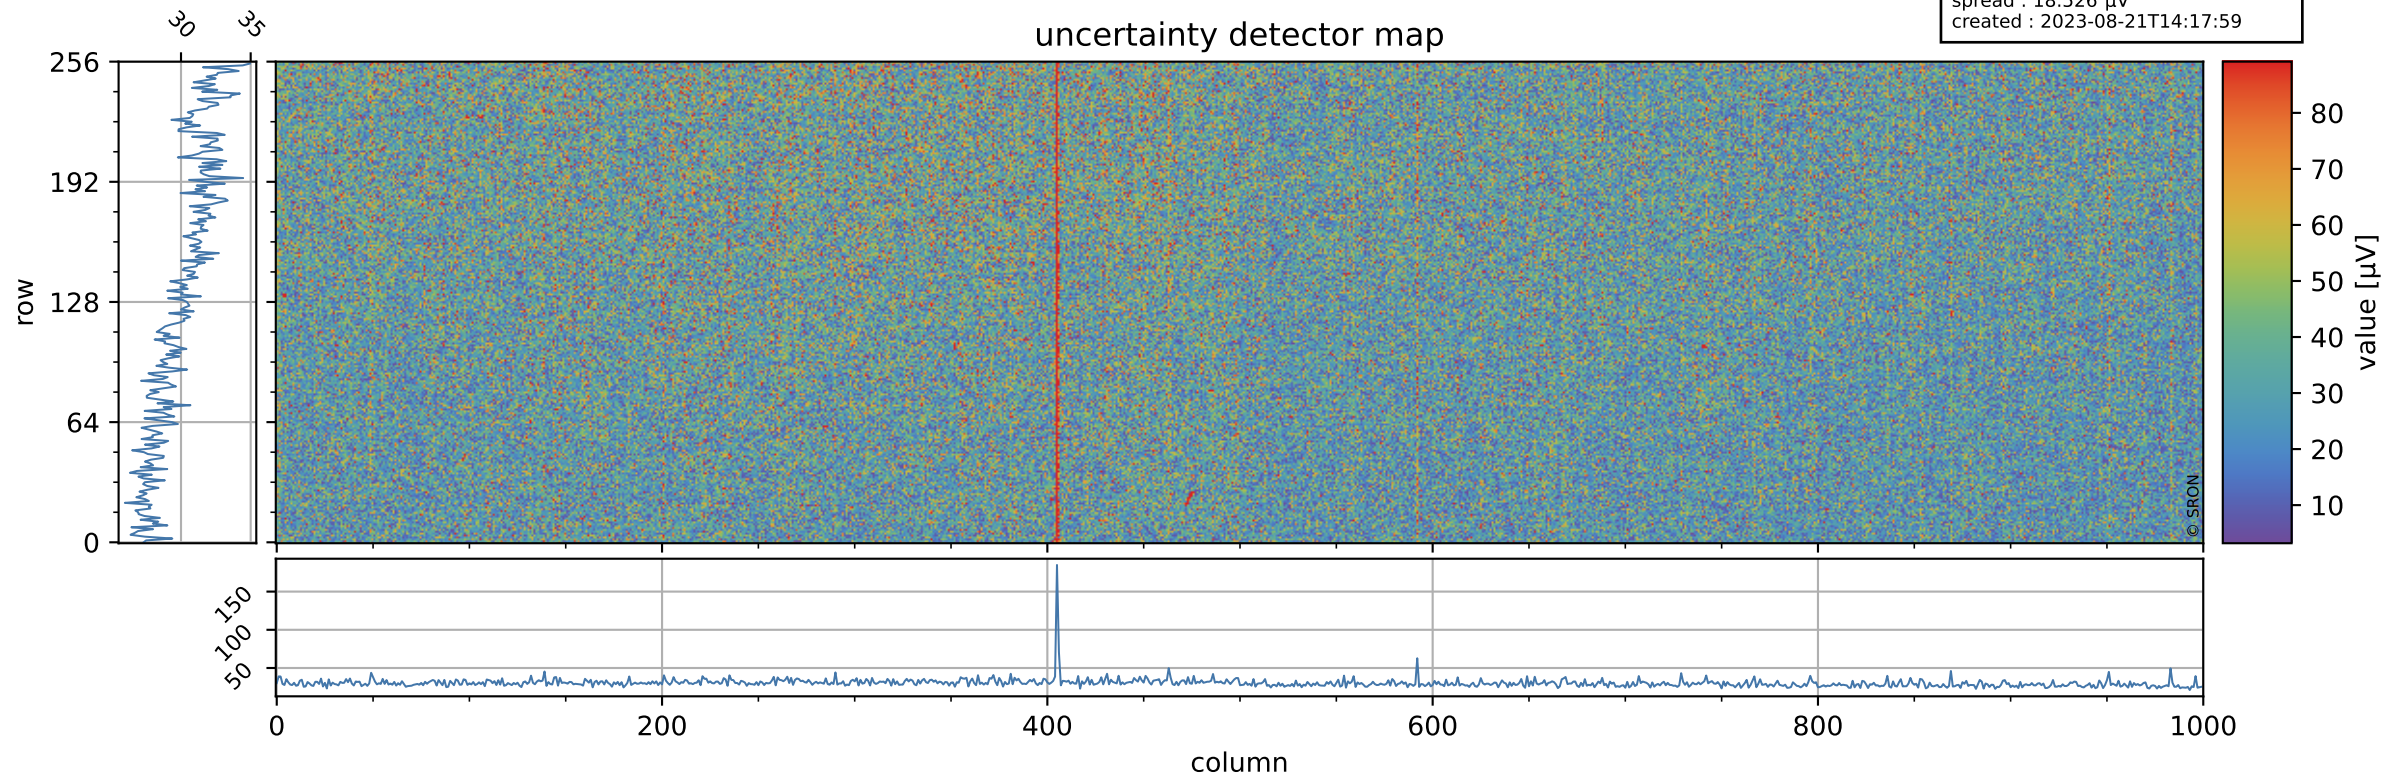

Tropomi SWIR offset (official)

orbits : 19 in [4867, 4912]
coverage : 2018-09-21 / 2018-09-24
median : 0.52597 V
spread : 0.03592 V
created : 2023-08-21T14:17:59

value detector map

Tropomi SWIR offset (official)

orbits : 19 in [4867, 4912]
coverage : 2018-09-21 / 2018-09-24
median : 30.615 μV
spread : 18.526 μV
created : 2023-08-21T14:17:59

Tropomi SWIR offset (official)

orbits : 19 in [4867, 4912]
coverage : 2018-09-21 / 2018-09-24
median : -0.052298 mV
spread : 0.31713 mV
created : 2023-08-21T14:17:59

value compared with SWIR offset CKD

Tropomi SWIR offset (official) ground-tracks of Sentinel-5P

orbits : 19 in [4867, 4912]
coverage : 2018-09-21 / 2018-09-24
created : 2023-08-21T14:18:00

Tropomi SWIR offset (official)

orbits : [2827, 4912]
coverage : 2018-04-30 / 2018-09-24
created : 2023-08-21T14:18:00

trend of detector median & temperatures