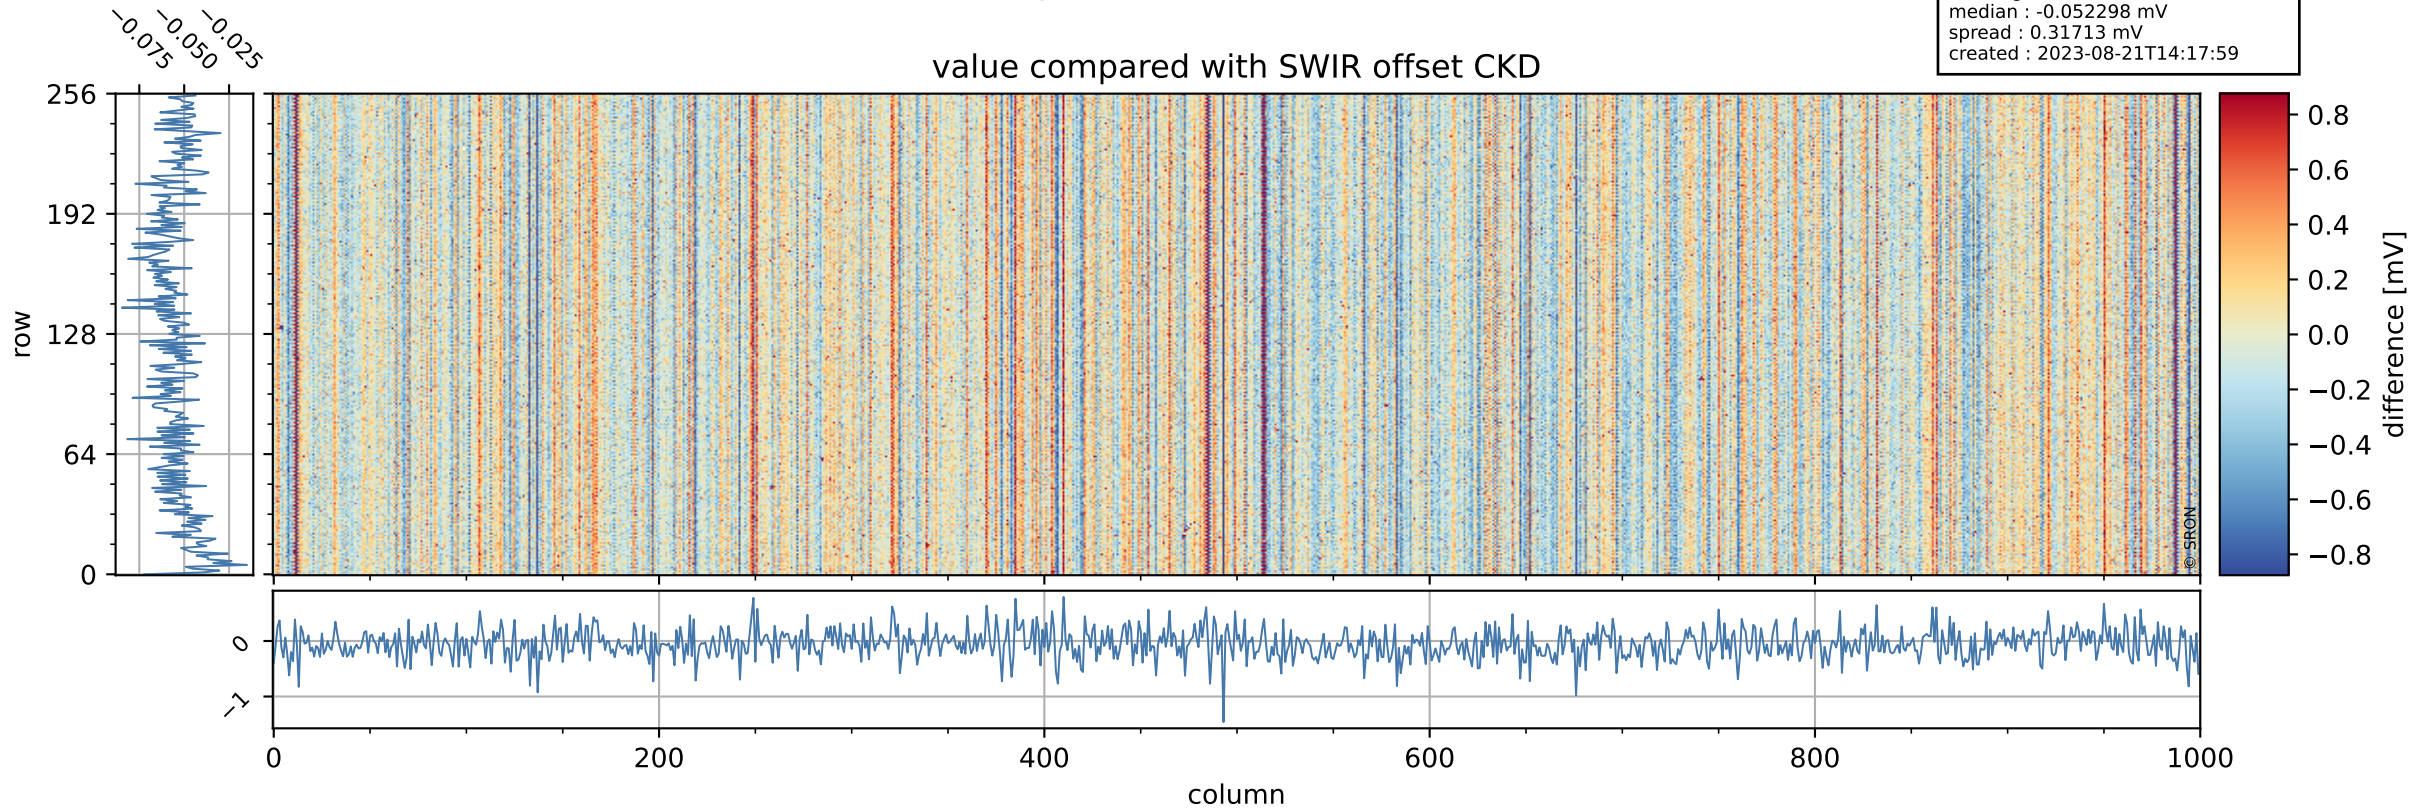

Tropomi SWIR offset (official)

orbits : 19 in [4867, 4912]
coverage : 2018-09-21 / 2018-09-24
median : 0.52597 V
spread : 0.03592 V
created : 2023-08-21T14:17:59

value detector map

Tropomi SWIR offset (official)

orbits : 19 in [4867, 4912]
coverage : 2018-09-21 / 2018-09-24
median : 30.615 μV
spread : 18.526 μV
created : 2023-08-21T14:17:59

Tropomi SWIR offset (official)

orbits : 19 in [4867, 4912]
coverage : 2018-09-21 / 2018-09-24
median : -0.052298 mV
spread : 0.31713 mV
created : 2023-08-21T14:17:59

value compared with SWIR offset CKD

Tropomi SWIR offset (official) ground-tracks of Sentinel-5P

orbits : 19 in [4867, 4912]
coverage : 2018-09-21 / 2018-09-24
created : 2023-08-21T14:18:00

Tropomi SWIR offset (official)

orbits : [2827, 4912]
coverage : 2018-04-30 / 2018-09-24
created : 2023-08-21T14:18:00

trend of detector median & temperatures