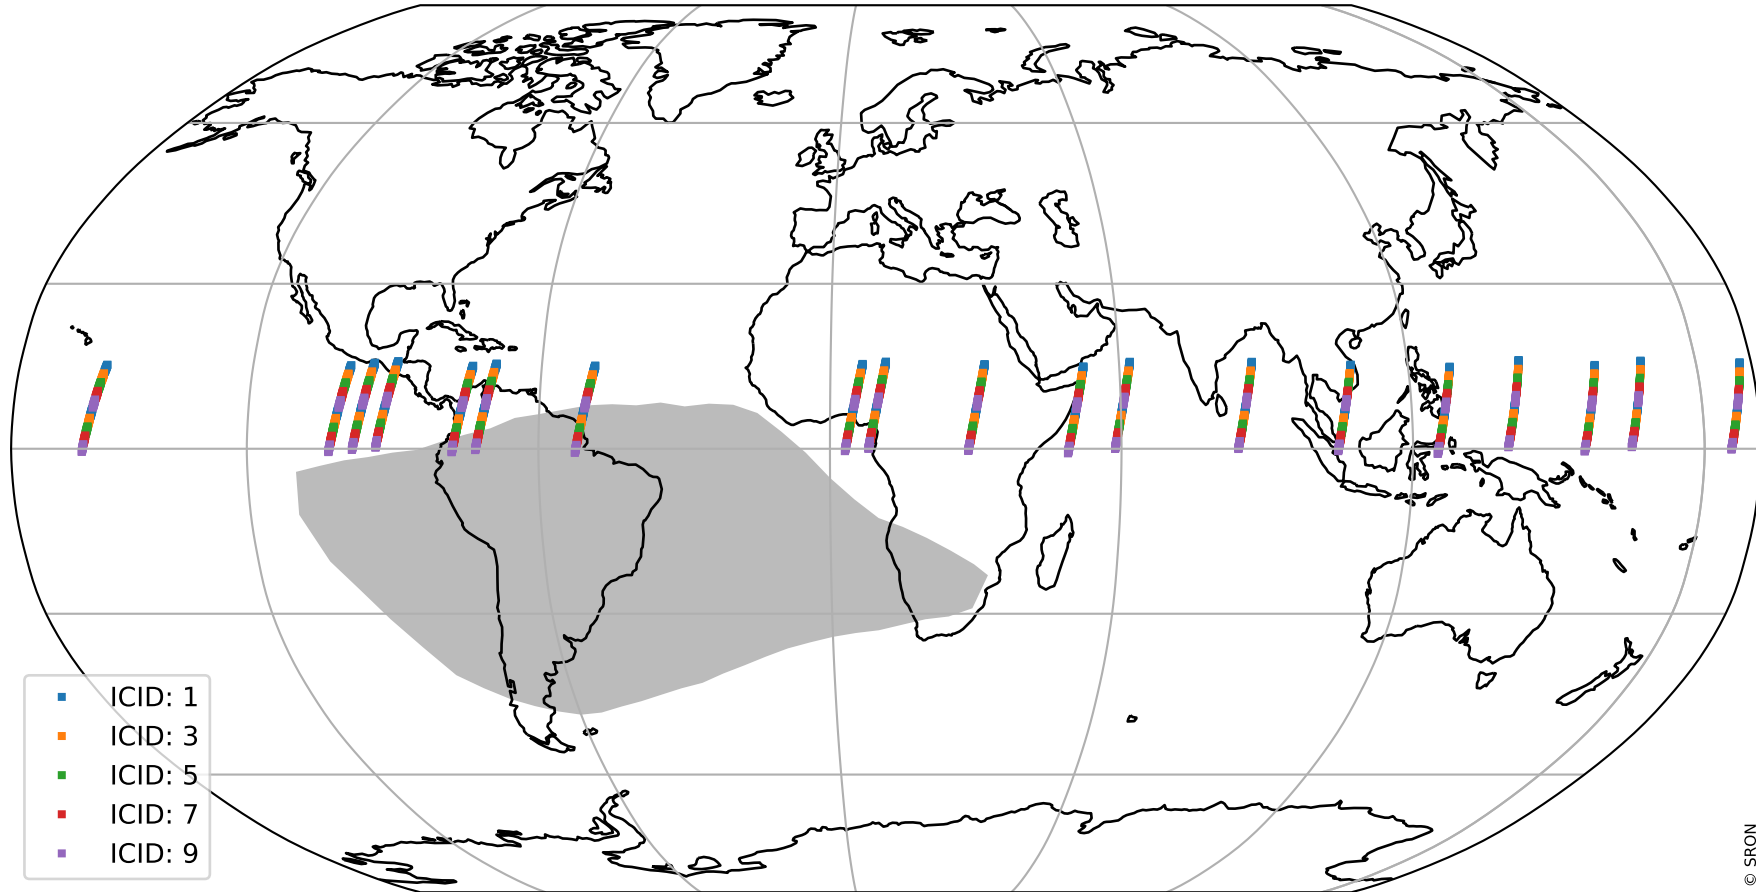

Tropomi SWIR offset (official)

orbits : 19 in [4867, 4912]
coverage : 2018-09-21 / 2018-09-24
median : 0.52597 V
spread : 0.03592 V
created : 2023-08-21T14:17:59

value detector map

Tropomi SWIR offset (official)

orbits : 19 in [4867, 4912]
coverage : 2018-09-21 / 2018-09-24
median : 30.615 μV
spread : 18.526 μV
created : 2023-08-21T14:17:59

Tropomi SWIR offset (official)

orbits : 19 in [4867, 4912]
coverage : 2018-09-21 / 2018-09-24
median : -0.052298 mV
spread : 0.31713 mV
created : 2023-08-21T14:17:59

value compared with SWIR offset CKD

Tropomi SWIR offset (official) ground-tracks of Sentinel-5P

orbits : 19 in [4867, 4912]
coverage : 2018-09-21 / 2018-09-24
created : 2023-08-21T14:18:00

Tropomi SWIR offset (official)

orbits : [2827, 4912]
coverage : 2018-04-30 / 2018-09-24
created : 2023-08-21T14:18:00

trend of detector median & temperatures