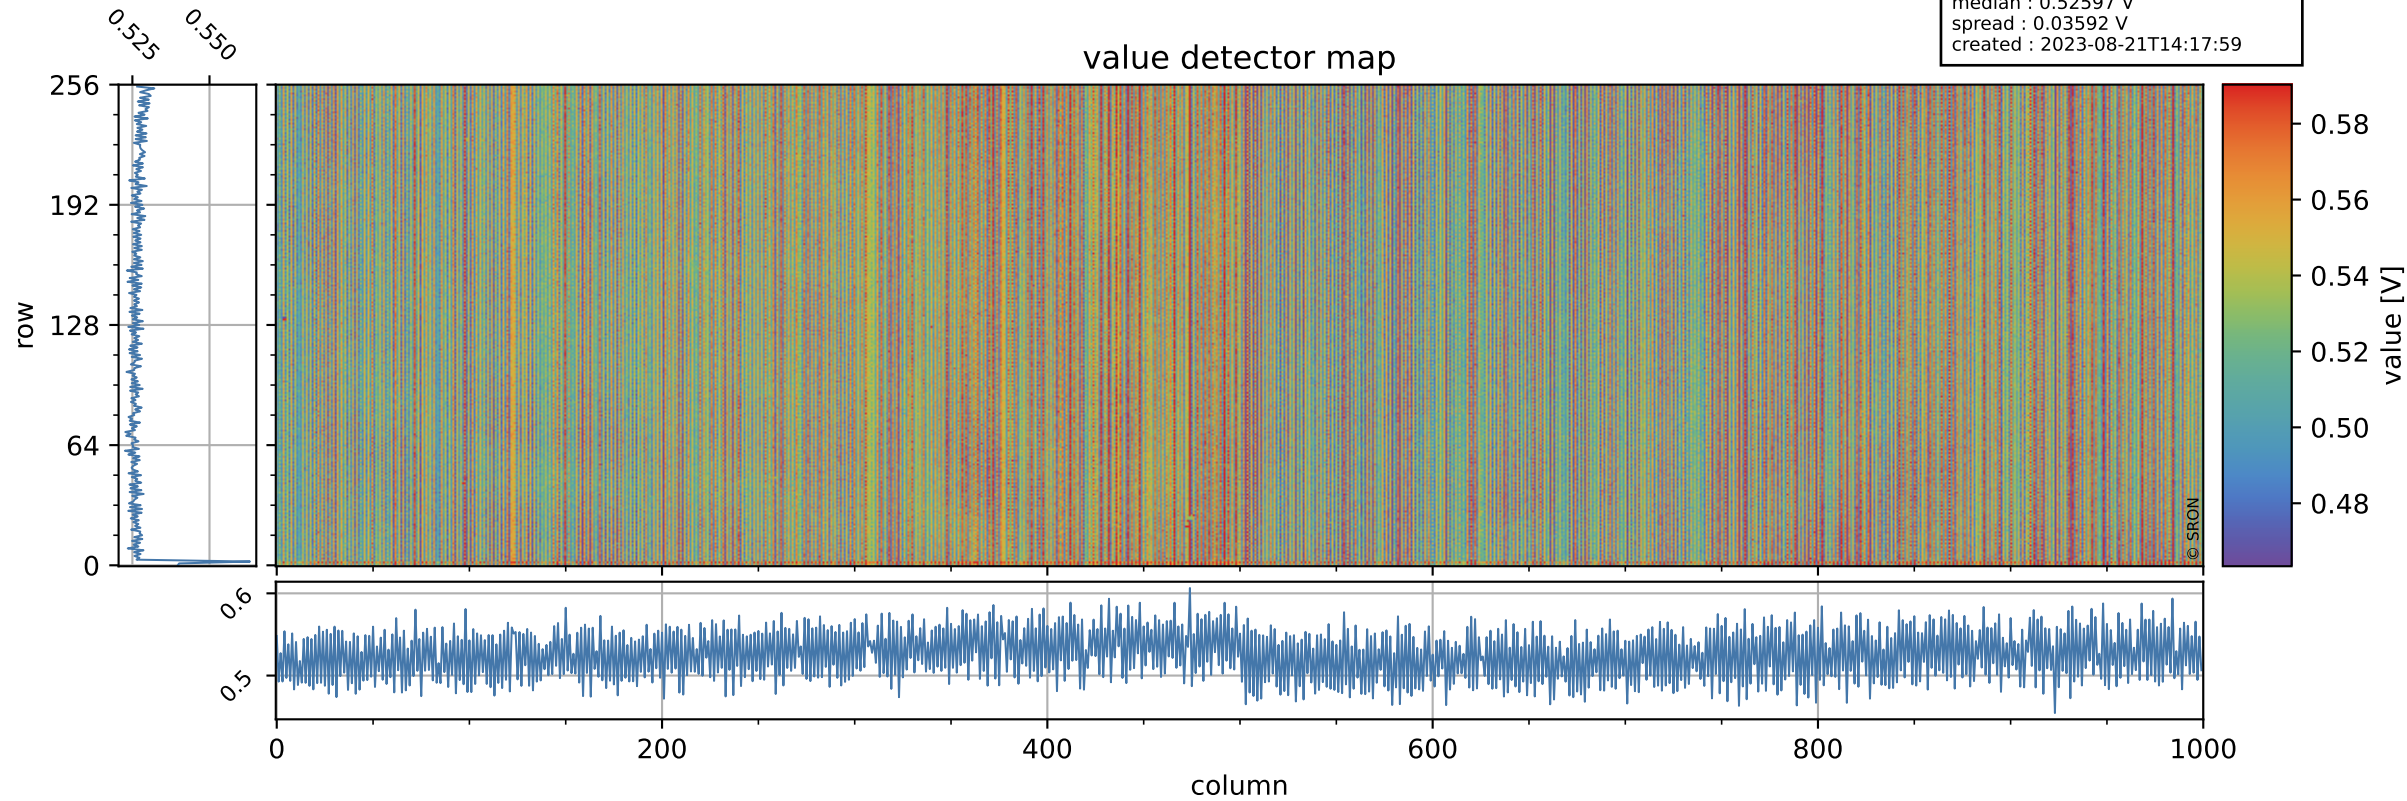

Tropomi SWIR offset (official)

orbits : 19 in [4867, 4912]
coverage : 2018-09-21 / 2018-09-24
median : 0.52597 V
spread : 0.03592 V
created : 2023-08-21T14:17:59

value detector map

Tropomi SWIR offset (official)

orbits : 19 in [4867, 4912]
coverage : 2018-09-21 / 2018-09-24
median : 30.615 μV
spread : 18.526 μV
created : 2023-08-21T14:17:59

Tropomi SWIR offset (official)

orbits : 19 in [4867, 4912]
coverage : 2018-09-21 / 2018-09-24
median : -0.052298 mV
spread : 0.31713 mV
created : 2023-08-21T14:17:59

value compared with SWIR offset CKD

Tropomi SWIR offset (official) ground-tracks of Sentinel-5P

orbits : 19 in [4867, 4912]
coverage : 2018-09-21 / 2018-09-24
created : 2023-08-21T14:18:00

Tropomi SWIR offset (official)

orbits : [2827, 4912]
coverage : 2018-04-30 / 2018-09-24
created : 2023-08-21T14:18:00

trend of detector median & temperatures