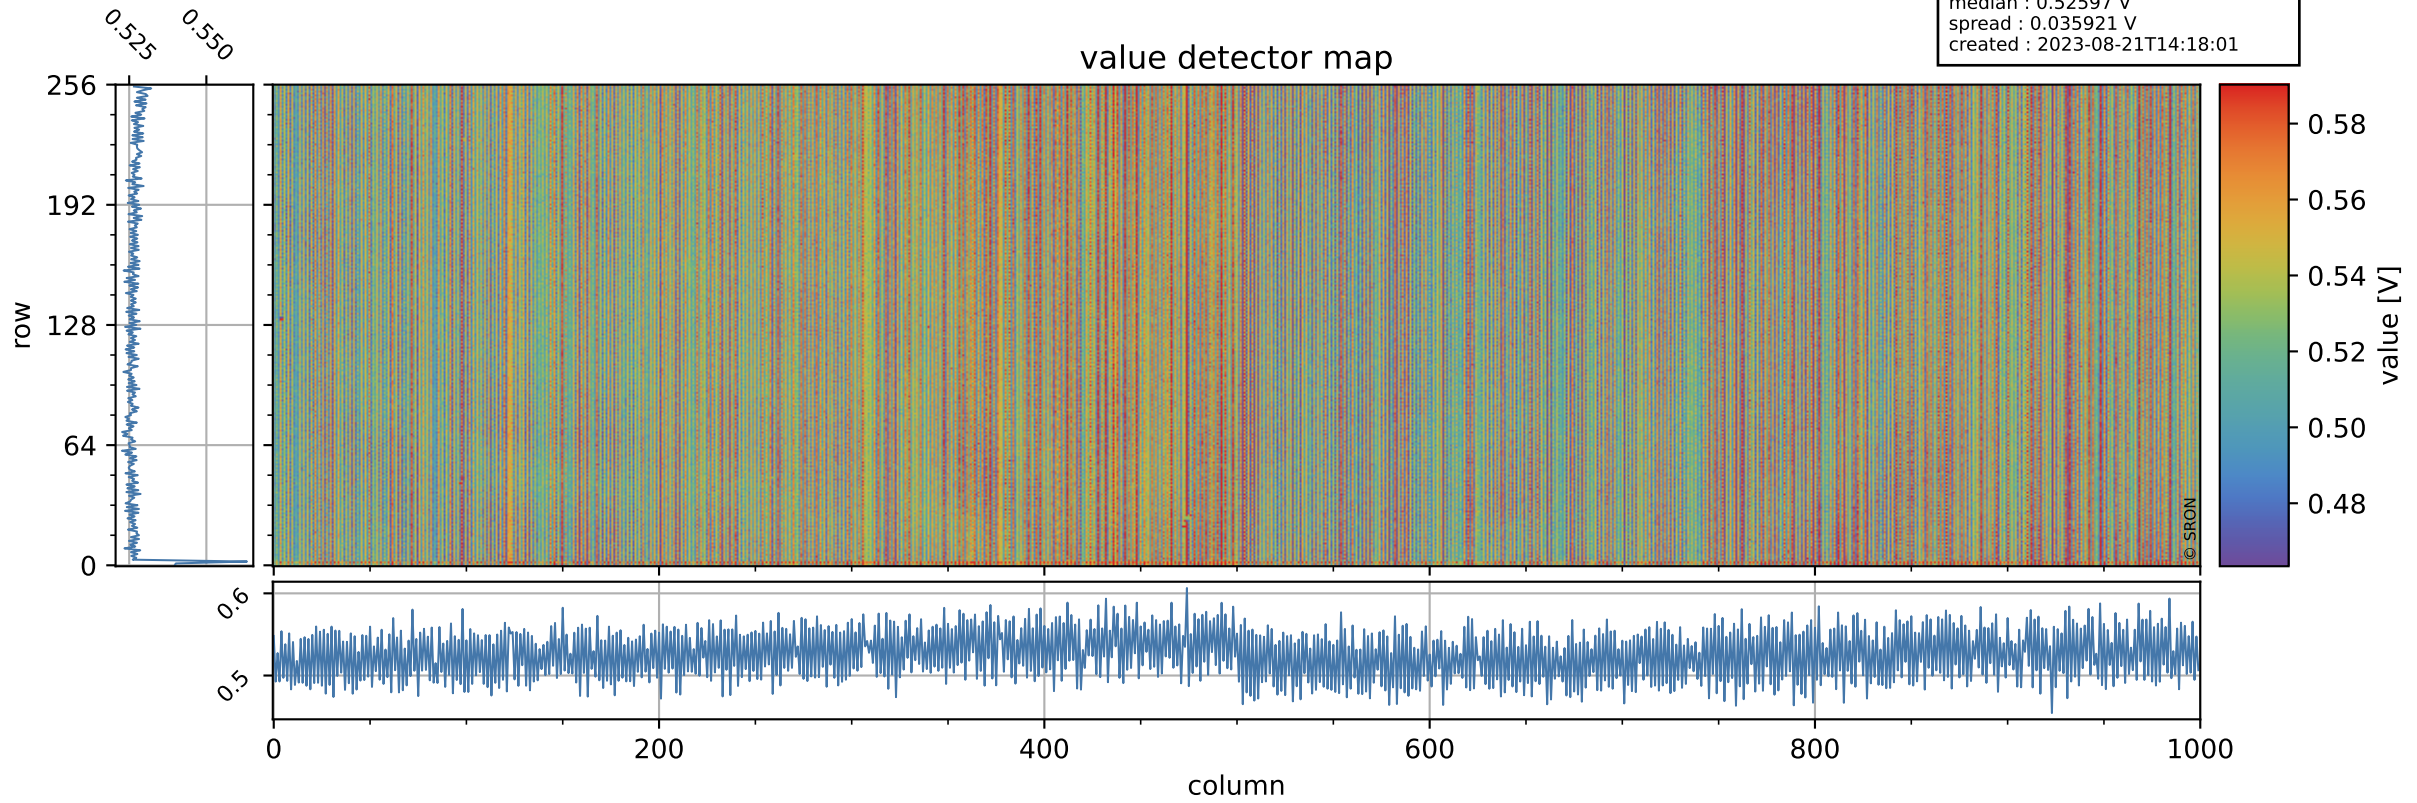

Tropomi SWIR offset (official)

orbits : 20 in [4882, 4927]
coverage : 2018-09-22 / 2018-09-25
median : 0.52597 V
spread : 0.035921 V
created : 2023-08-21T14:18:01

value detector map

Tropomi SWIR offset (official)

orbits : 20 in [4882, 4927]
coverage : 2018-09-22 / 2018-09-25
median : 29.877 μV
spread : 18.059 μV
created : 2023-08-21T14:18:01

Tropomi SWIR offset (official)

orbits : 20 in [4882, 4927]
coverage : 2018-09-22 / 2018-09-25
median : -0.053961 mV
spread : 0.31674 mV
created : 2023-08-21T14:18:01

value compared with SWIR offset CKD

Tropomi SWIR offset (official) ground-tracks of Sentinel-5P

orbits : 20 in [4882, 4927]
coverage : 2018-09-22 / 2018-09-25
created : 2023-08-21T14:18:02

Tropomi SWIR offset (official)

orbits : [2827, 4927]
coverage : 2018-04-30 / 2018-09-25
created : 2023-08-21T14:18:02

trend of detector median & temperatures