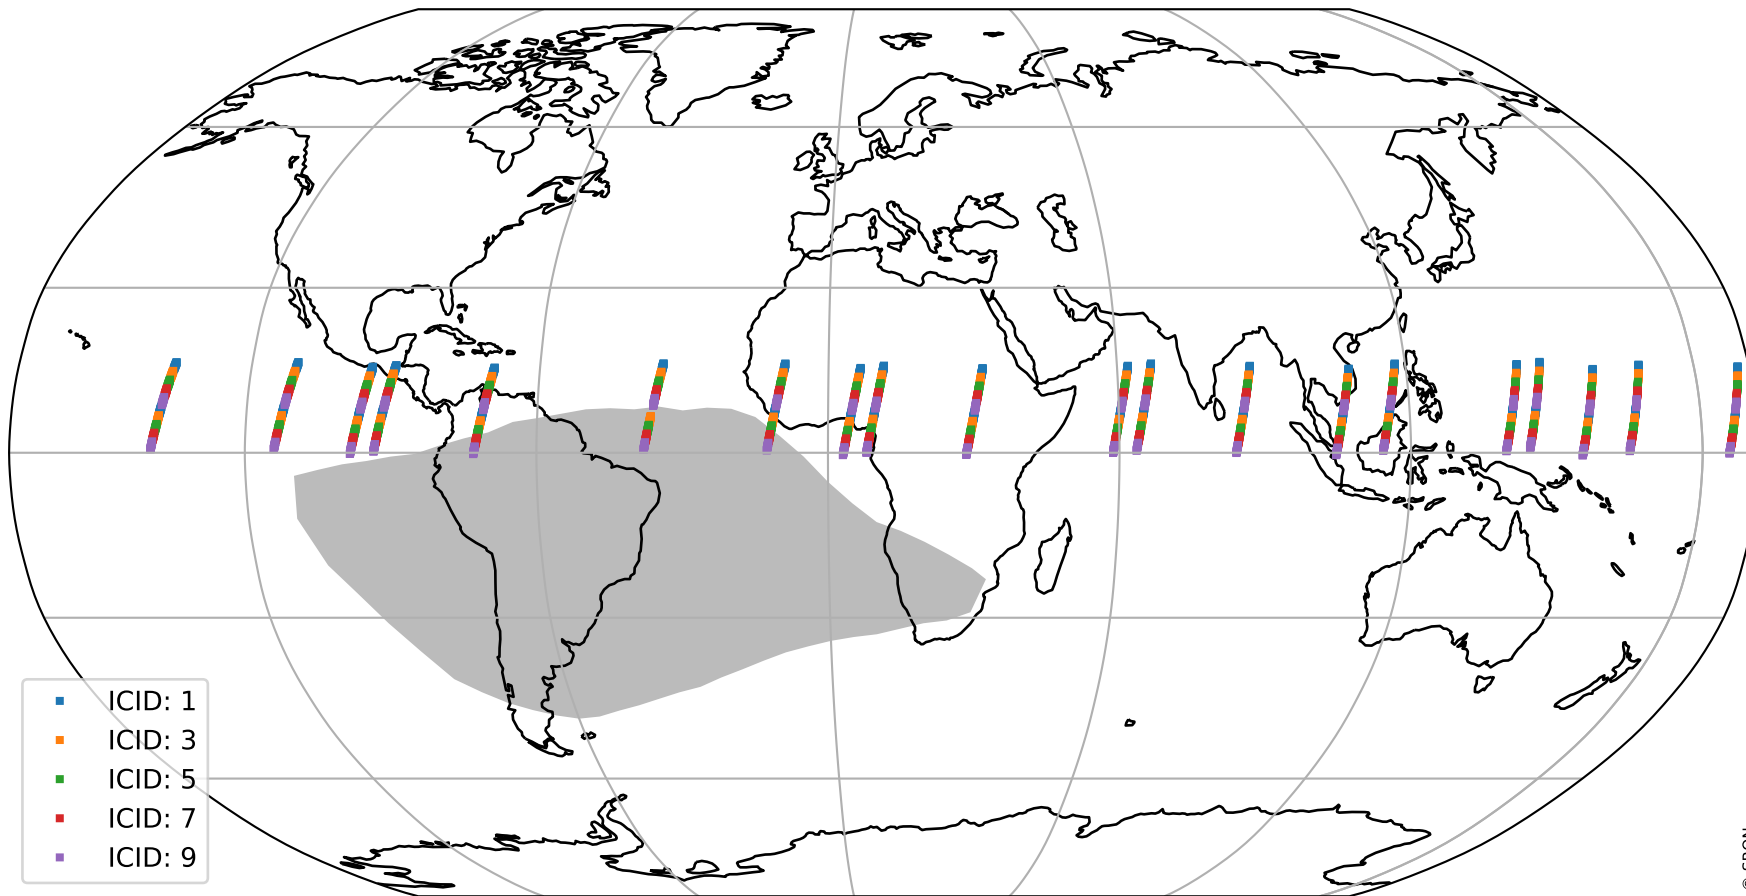

Tropomi SWIR offset (official)

orbits : 20 in [4882, 4927]
coverage : 2018-09-22 / 2018-09-25
median : 0.52597 V
spread : 0.035921 V
created : 2023-08-21T14:18:01

value detector map

Tropomi SWIR offset (official)

orbits : 20 in [4882, 4927]
coverage : 2018-09-22 / 2018-09-25
median : 29.877 μV
spread : 18.059 μV
created : 2023-08-21T14:18:01

Tropomi SWIR offset (official)

orbits : 20 in [4882, 4927]
coverage : 2018-09-22 / 2018-09-25
median : -0.053961 mV
spread : 0.31674 mV
created : 2023-08-21T14:18:01

value compared with SWIR offset CKD

Tropomi SWIR offset (official) ground-tracks of Sentinel-5P

orbits : 20 in [4882, 4927]
coverage : 2018-09-22 / 2018-09-25
created : 2023-08-21T14:18:02

Tropomi SWIR offset (official)

orbits : [2827, 4927]
coverage : 2018-04-30 / 2018-09-25
created : 2023-08-21T14:18:02

trend of detector median & temperatures