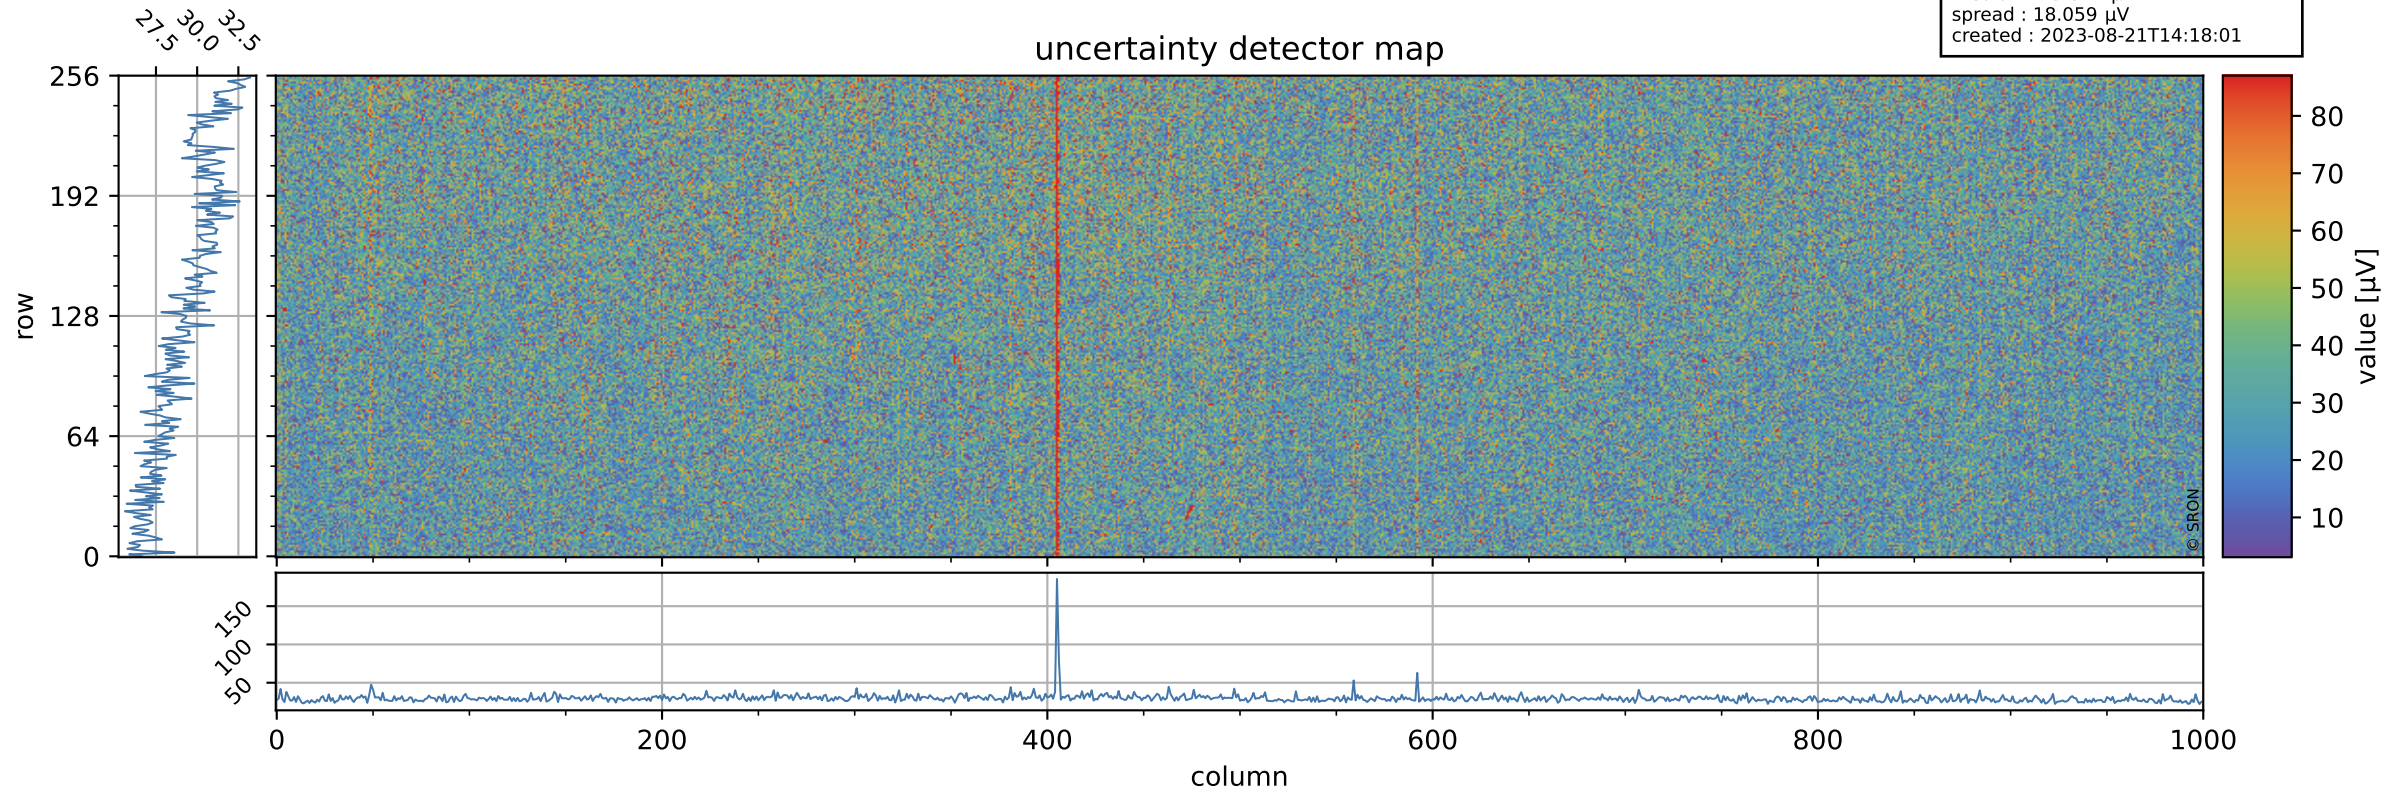

Tropomi SWIR offset (official)

orbits : 20 in [4882, 4927]
coverage : 2018-09-22 / 2018-09-25
median : 0.52597 V
spread : 0.035921 V
created : 2023-08-21T14:18:01

value detector map

Tropomi SWIR offset (official)

orbits : 20 in [4882, 4927]
coverage : 2018-09-22 / 2018-09-25
median : 29.877 μV
spread : 18.059 μV
created : 2023-08-21T14:18:01

Tropomi SWIR offset (official)

orbits : 20 in [4882, 4927]
coverage : 2018-09-22 / 2018-09-25
median : -0.053961 mV
spread : 0.31674 mV
created : 2023-08-21T14:18:01

value compared with SWIR offset CKD

Tropomi SWIR offset (official) ground-tracks of Sentinel-5P

orbits : 20 in [4882, 4927]
coverage : 2018-09-22 / 2018-09-25
created : 2023-08-21T14:18:02

Tropomi SWIR offset (official)

orbits : [2827, 4927]
coverage : 2018-04-30 / 2018-09-25
created : 2023-08-21T14:18:02

trend of detector median & temperatures