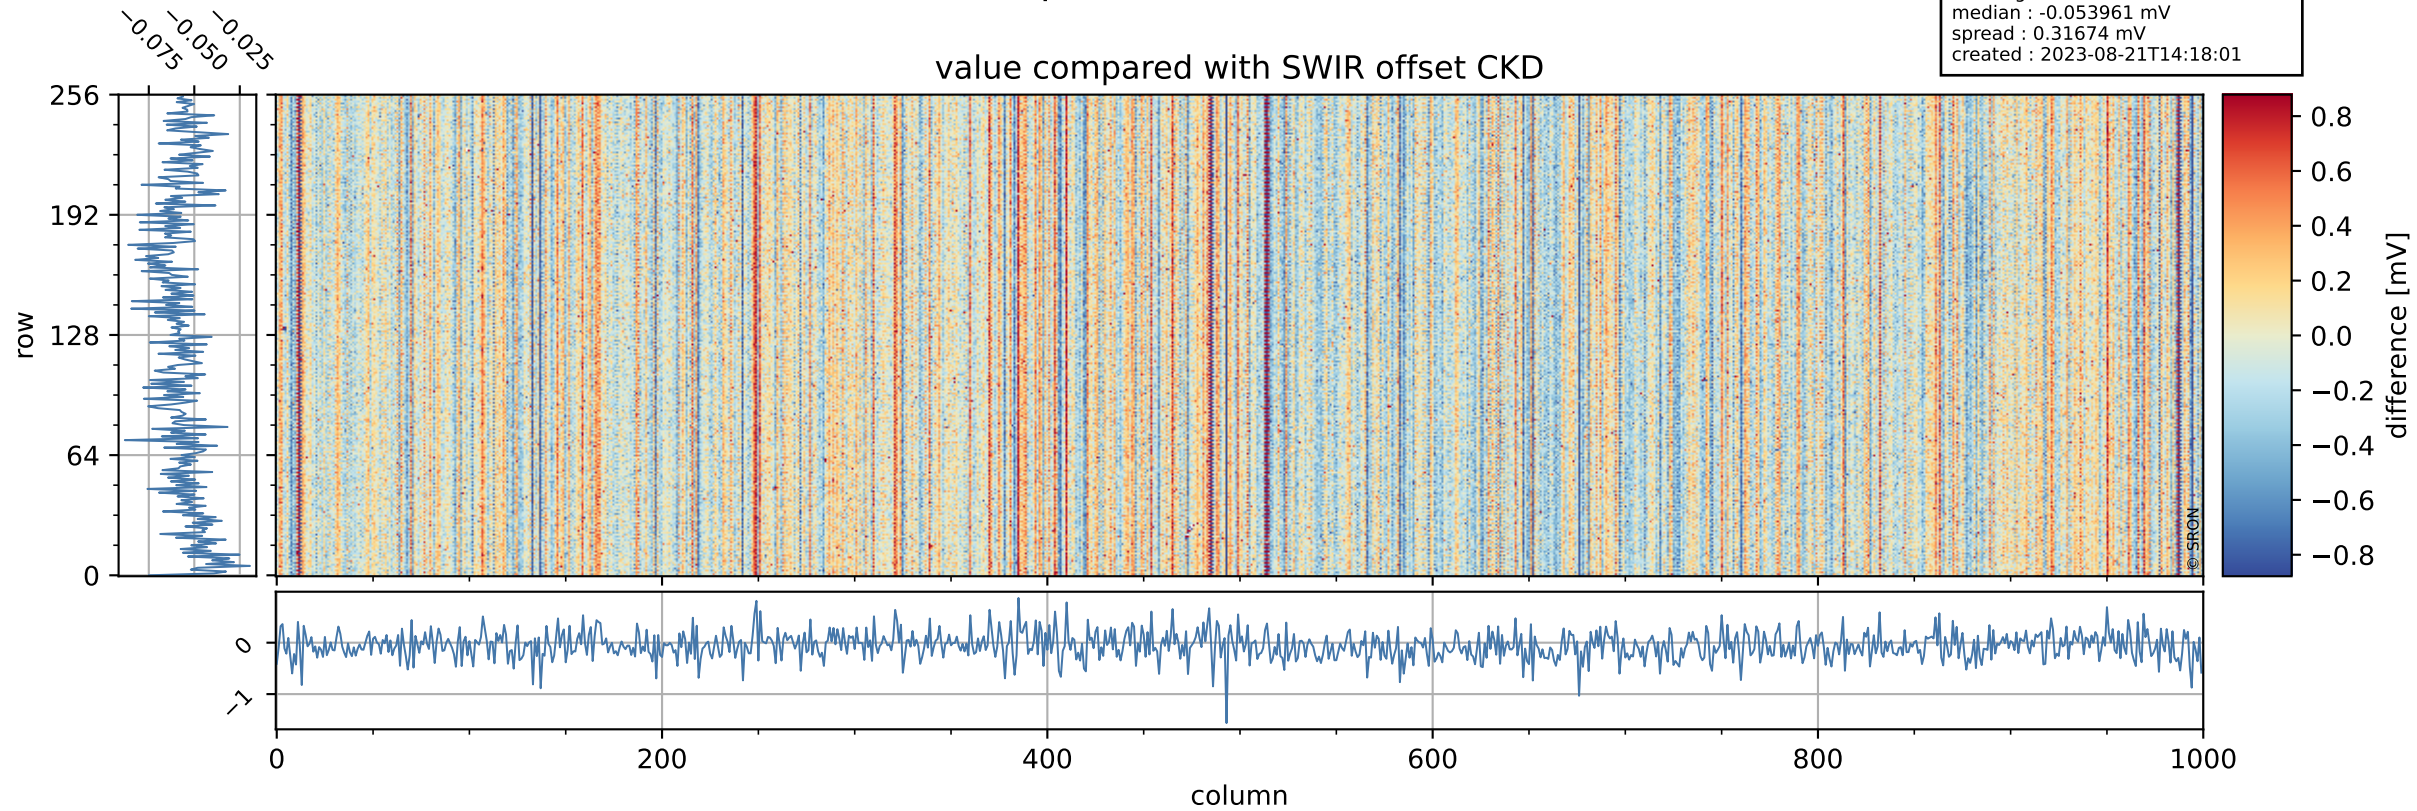

Tropomi SWIR offset (official)

orbits : 20 in [4882, 4927]
coverage : 2018-09-22 / 2018-09-25
median : 0.52597 V
spread : 0.035921 V
created : 2023-08-21T14:18:01

value detector map

Tropomi SWIR offset (official)

orbits : 20 in [4882, 4927]
coverage : 2018-09-22 / 2018-09-25
median : 29.877 μV
spread : 18.059 μV
created : 2023-08-21T14:18:01

Tropomi SWIR offset (official)

orbits : 20 in [4882, 4927]
coverage : 2018-09-22 / 2018-09-25
median : -0.053961 mV
spread : 0.31674 mV
created : 2023-08-21T14:18:01

value compared with SWIR offset CKD

Tropomi SWIR offset (official) ground-tracks of Sentinel-5P

orbits : 20 in [4882, 4927]
coverage : 2018-09-22 / 2018-09-25
created : 2023-08-21T14:18:02

Tropomi SWIR offset (official)

orbits : [2827, 4927]
coverage : 2018-04-30 / 2018-09-25
created : 2023-08-21T14:18:02

trend of detector median & temperatures