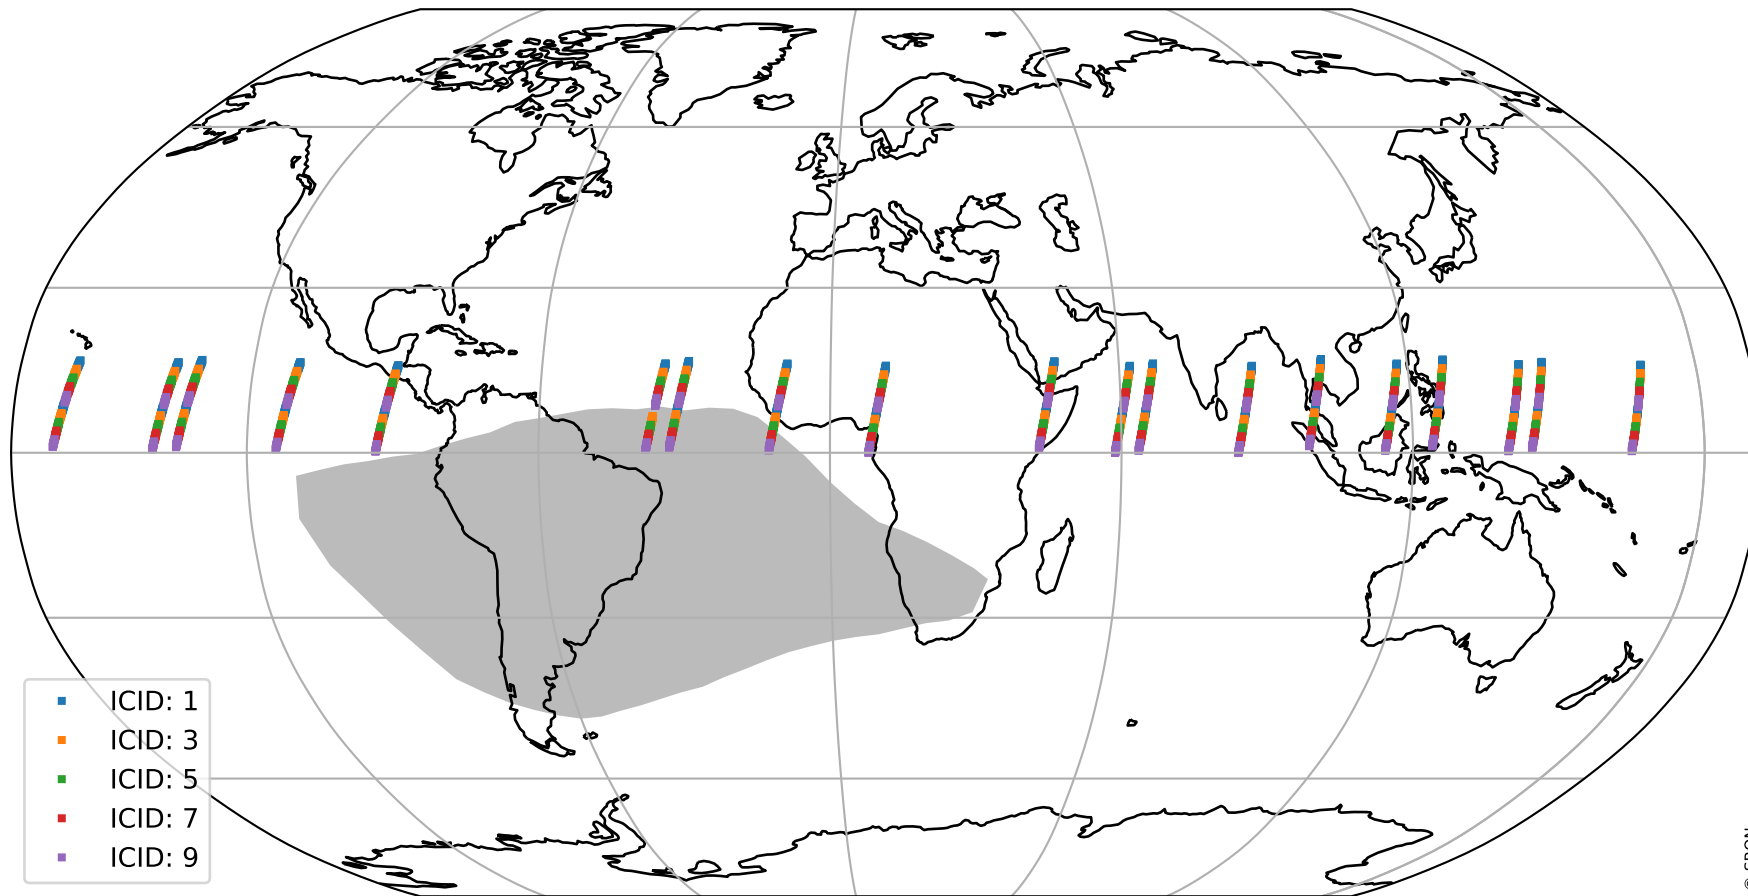

# Tropomi SWIR offset (official)

orbits : 19 in [4897, 4942]  
coverage : 2018-09-23 / 2018-09-26  
median : 31.065  $\mu\text{V}$   
spread : 18.737  $\mu\text{V}$   
created : 2023-08-21T14:18:03

# Tropomi SWIR offset (official)

orbits : 19 in [4897, 4942]  
coverage : 2018-09-23 / 2018-09-26  
median : -0.054024 mV  
spread : 0.31601 mV  
created : 2023-08-21T14:18:03

value compared with SWIR offset CKD

# Tropomi SWIR offset (official) ground-tracks of Sentinel-5P

orbits : 19 in [4897, 4942]  
coverage : 2018-09-23 / 2018-09-26  
created : 2023-08-21T14:18:03

# Tropomi SWIR offset (official)

orbits : [2827, 4942]  
coverage : 2018-04-30 / 2018-09-26  
created : 2023-08-21T14:18:04