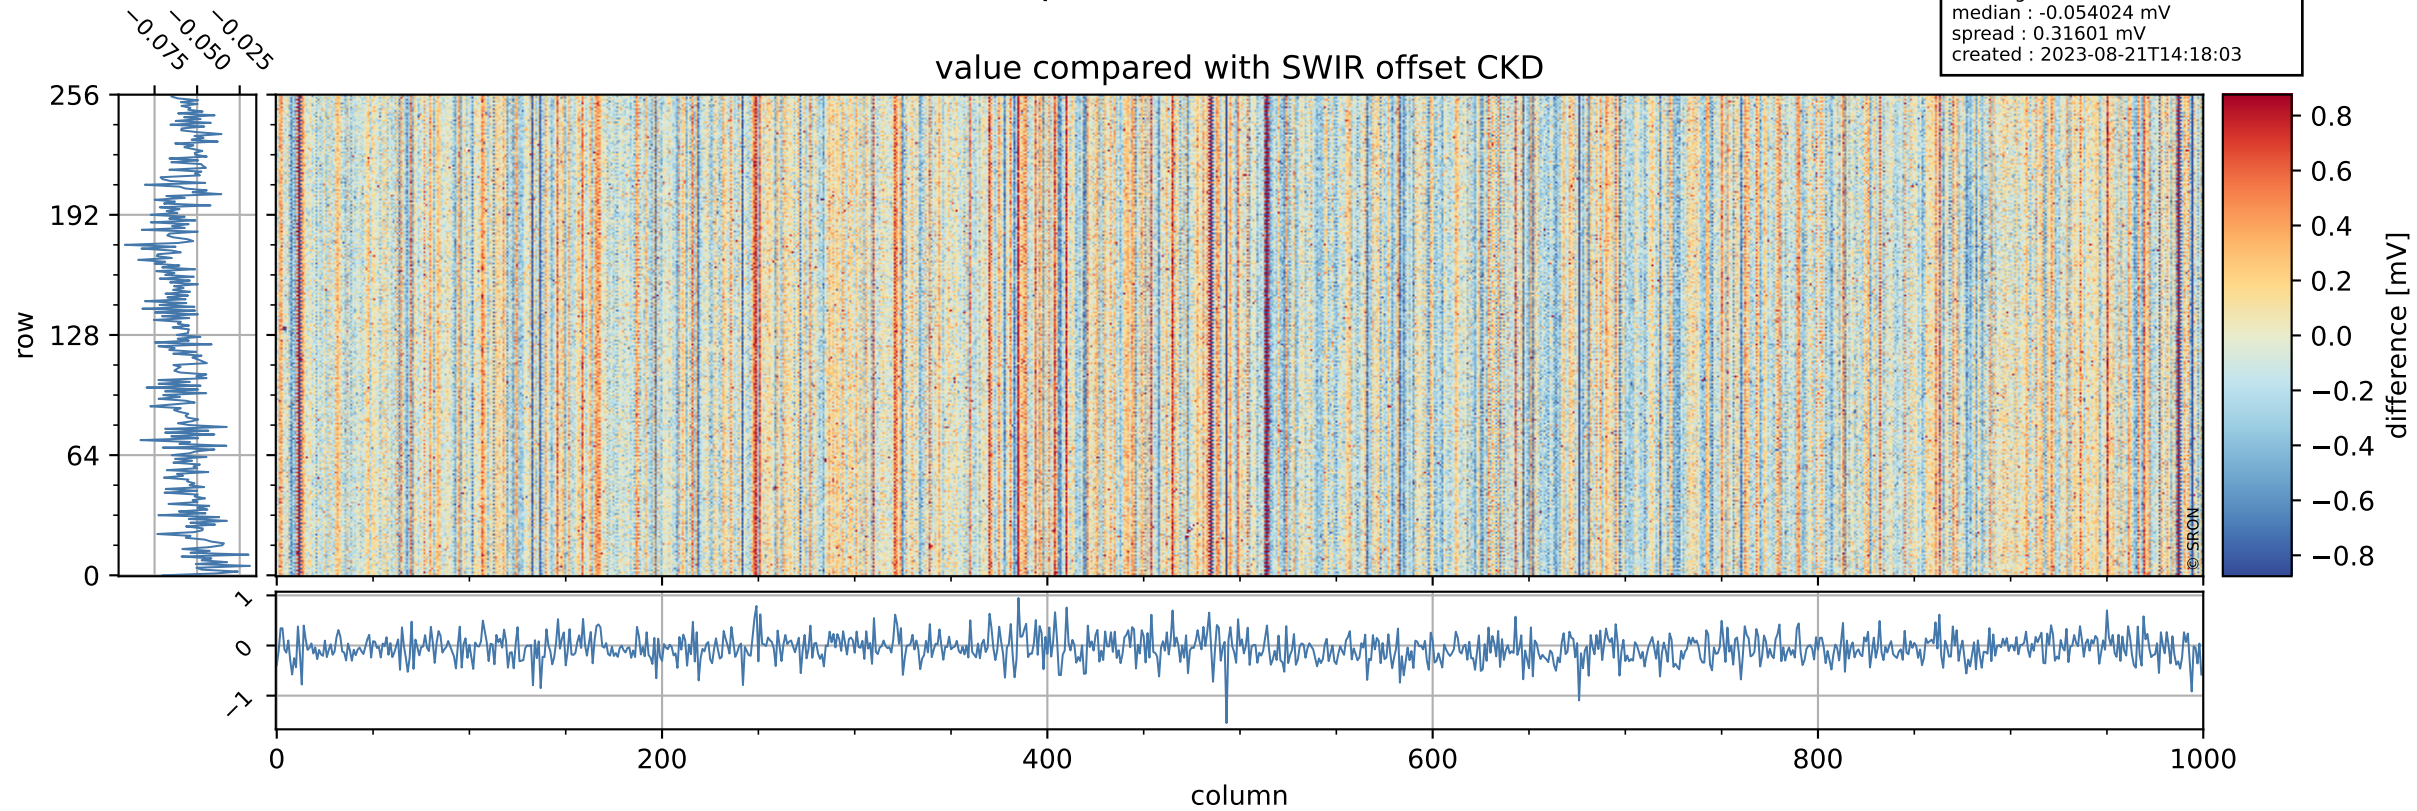

## value detector map

# Tropomi SWIR offset (official)

orbits : 19 in [4897, 4942]  
coverage : 2018-09-23 / 2018-09-26  
median : 31.065  $\mu\text{V}$   
spread : 18.737  $\mu\text{V}$   
created : 2023-08-21T14:18:03

# Tropomi SWIR offset (official)

orbits : 19 in [4897, 4942]  
coverage : 2018-09-23 / 2018-09-26  
median : -0.054024 mV  
spread : 0.31601 mV  
created : 2023-08-21T14:18:03

value compared with SWIR offset CKD

# Tropomi SWIR offset (official) ground-tracks of Sentinel-5P

orbits : 19 in [4897, 4942]  
coverage : 2018-09-23 / 2018-09-26  
created : 2023-08-21T14:18:03