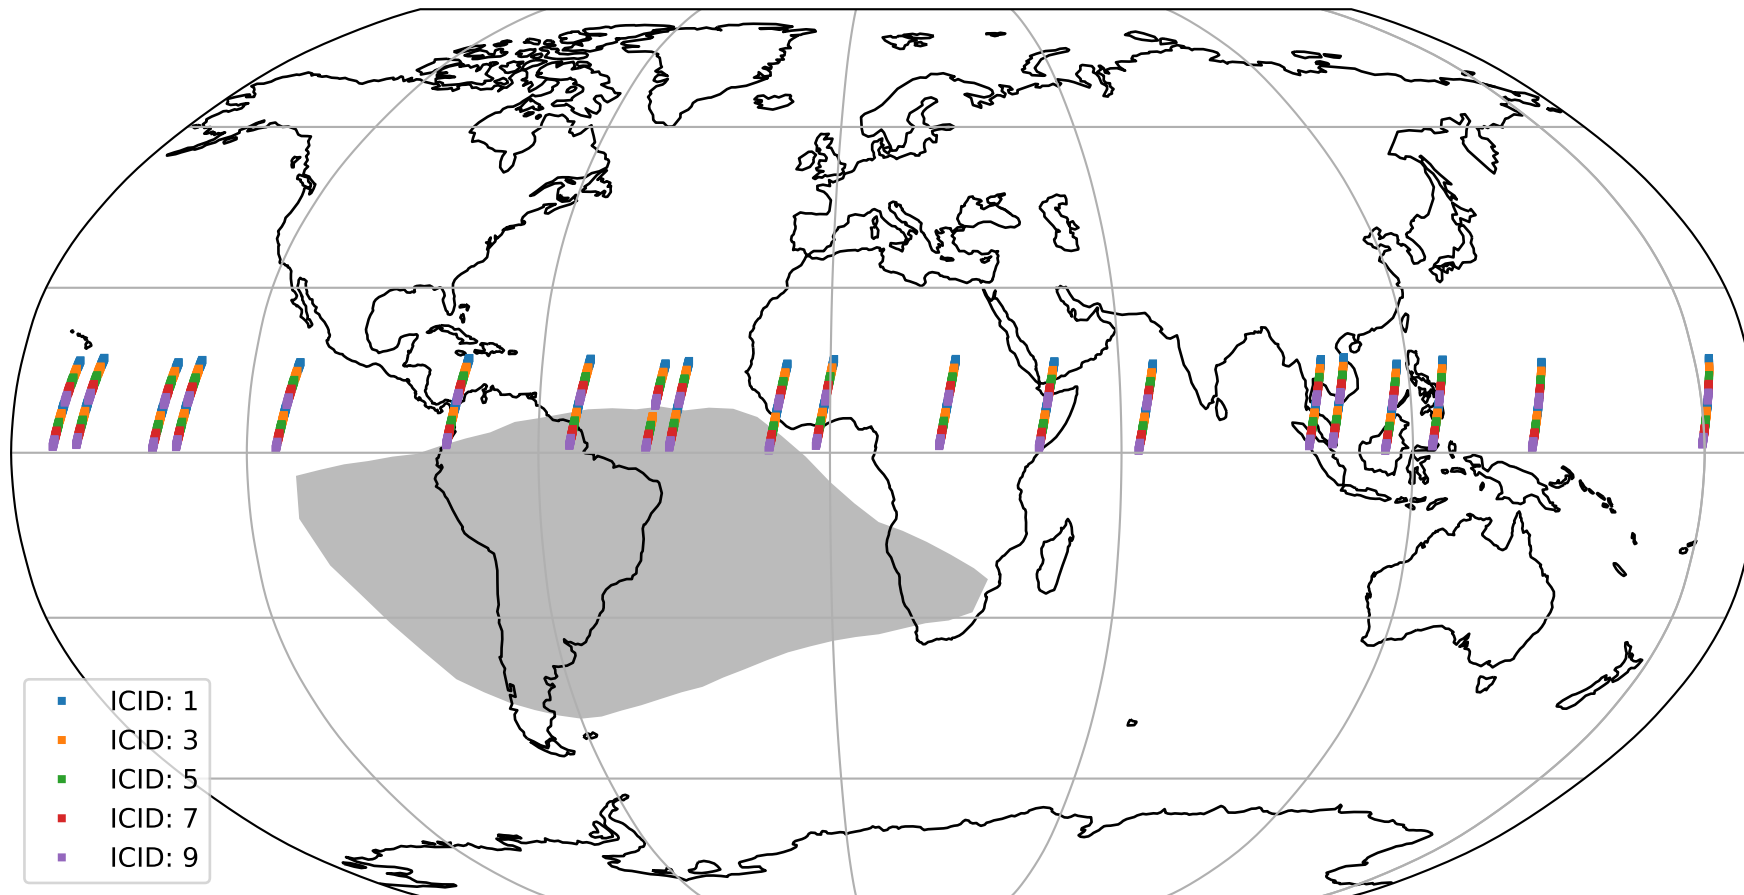

Tropomi SWIR offset (official)

orbits : 20 in [4912, 4957]
coverage : 2018-09-24 / 2018-09-27
median : 0.52596 V
spread : 0.035925 V
created : 2023-08-21T14:18:04

value detector map

Tropomi SWIR offset (official)

orbits : 20 in [4912, 4957]
coverage : 2018-09-24 / 2018-09-27
median : 31.19 μV
spread : 18.754 μV
created : 2023-08-21T14:18:05

Tropomi SWIR offset (official)

orbits : 20 in [4912, 4957]
coverage : 2018-09-24 / 2018-09-27
median : -0.060176 mV
spread : 0.31691 mV
created : 2023-08-21T14:18:05

value compared with SWIR offset CKD

Tropomi SWIR offset (official) ground-tracks of Sentinel-5P

orbits : 20 in [4912, 4957]
coverage : 2018-09-24 / 2018-09-27
created : 2023-08-21T14:18:05

Tropomi SWIR offset (official)

orbits : [2827, 4957]
coverage : 2018-04-30 / 2018-09-27
created : 2023-08-21T14:18:06

trend of detector median & temperatures