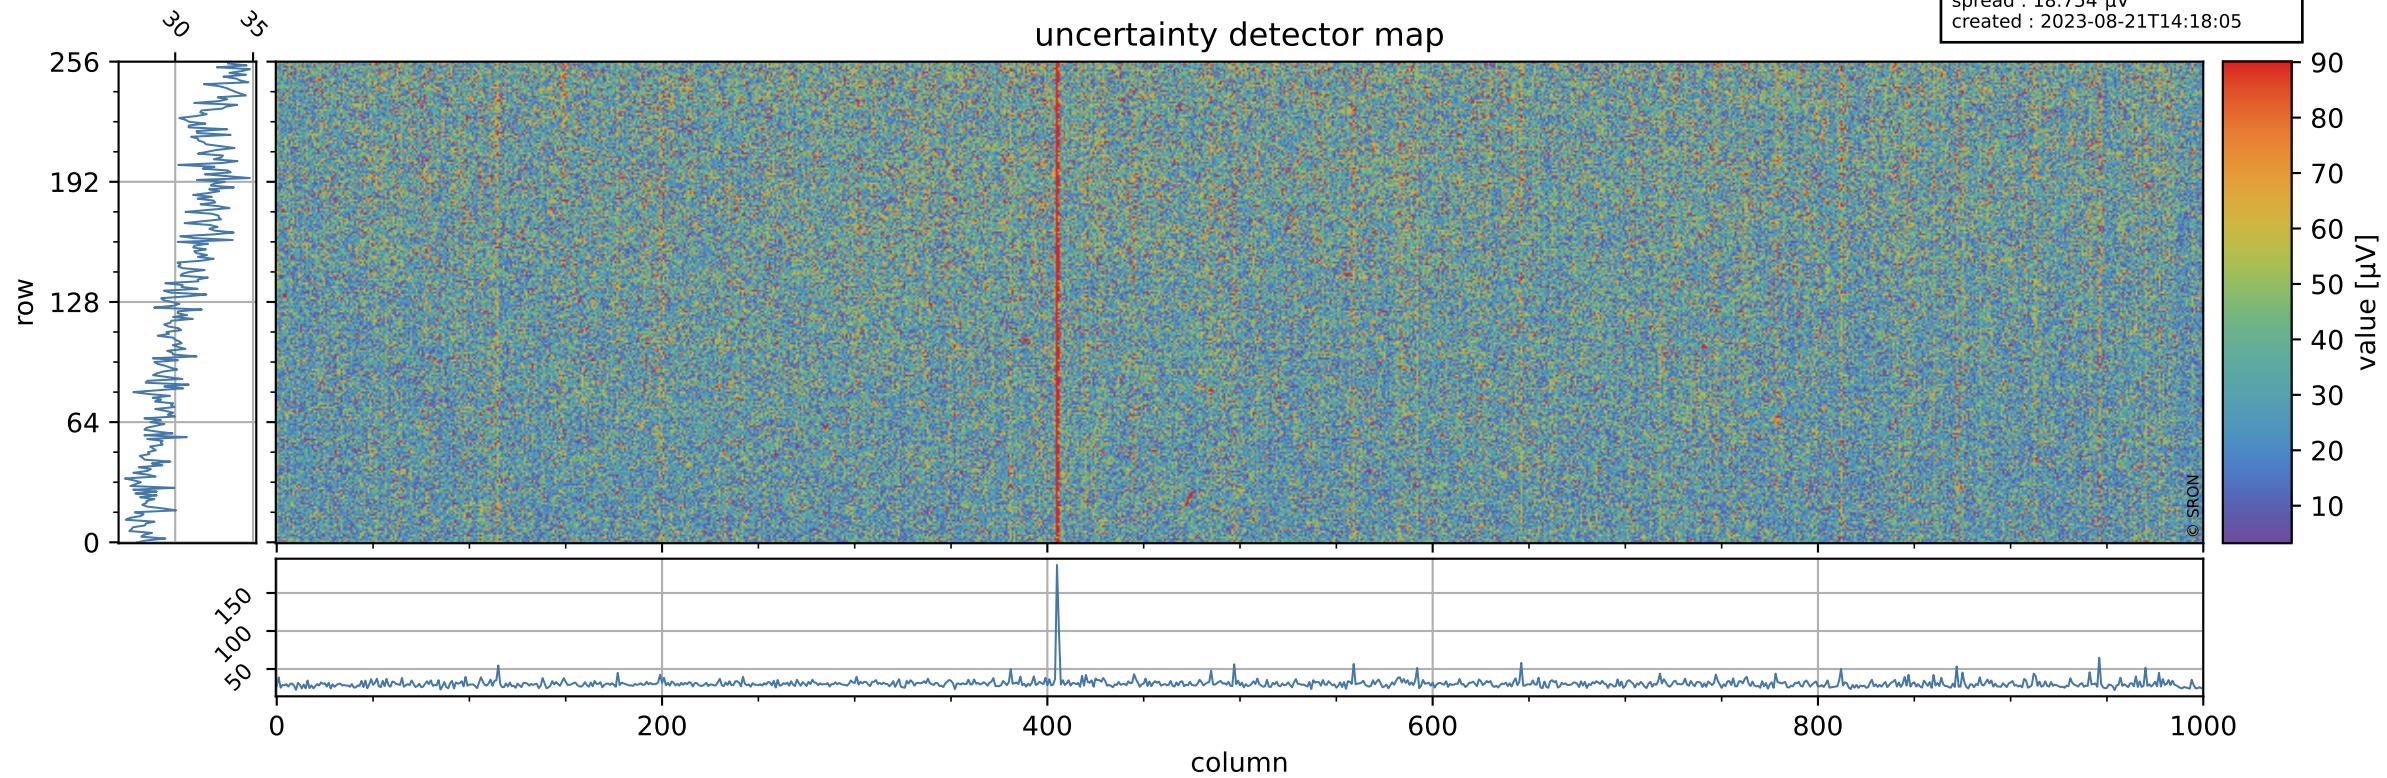

Tropomi SWIR offset (official)

orbits : 20 in [4912, 4957]
coverage : 2018-09-24 / 2018-09-27
median : 0.52596 V
spread : 0.035925 V
created : 2023-08-21T14:18:04

value detector map

Tropomi SWIR offset (official)

orbits : 20 in [4912, 4957]
coverage : 2018-09-24 / 2018-09-27
median : 31.19 μV
spread : 18.754 μV
created : 2023-08-21T14:18:05

Tropomi SWIR offset (official)

orbits : 20 in [4912, 4957]
coverage : 2018-09-24 / 2018-09-27
median : -0.060176 mV
spread : 0.31691 mV
created : 2023-08-21T14:18:05

value compared with SWIR offset CKD

Tropomi SWIR offset (official) ground-tracks of Sentinel-5P

orbits : 20 in [4912, 4957]
coverage : 2018-09-24 / 2018-09-27
created : 2023-08-21T14:18:05

Tropomi SWIR offset (official)

orbits : [2827, 4957]
coverage : 2018-04-30 / 2018-09-27
created : 2023-08-21T14:18:06

trend of detector median & temperatures