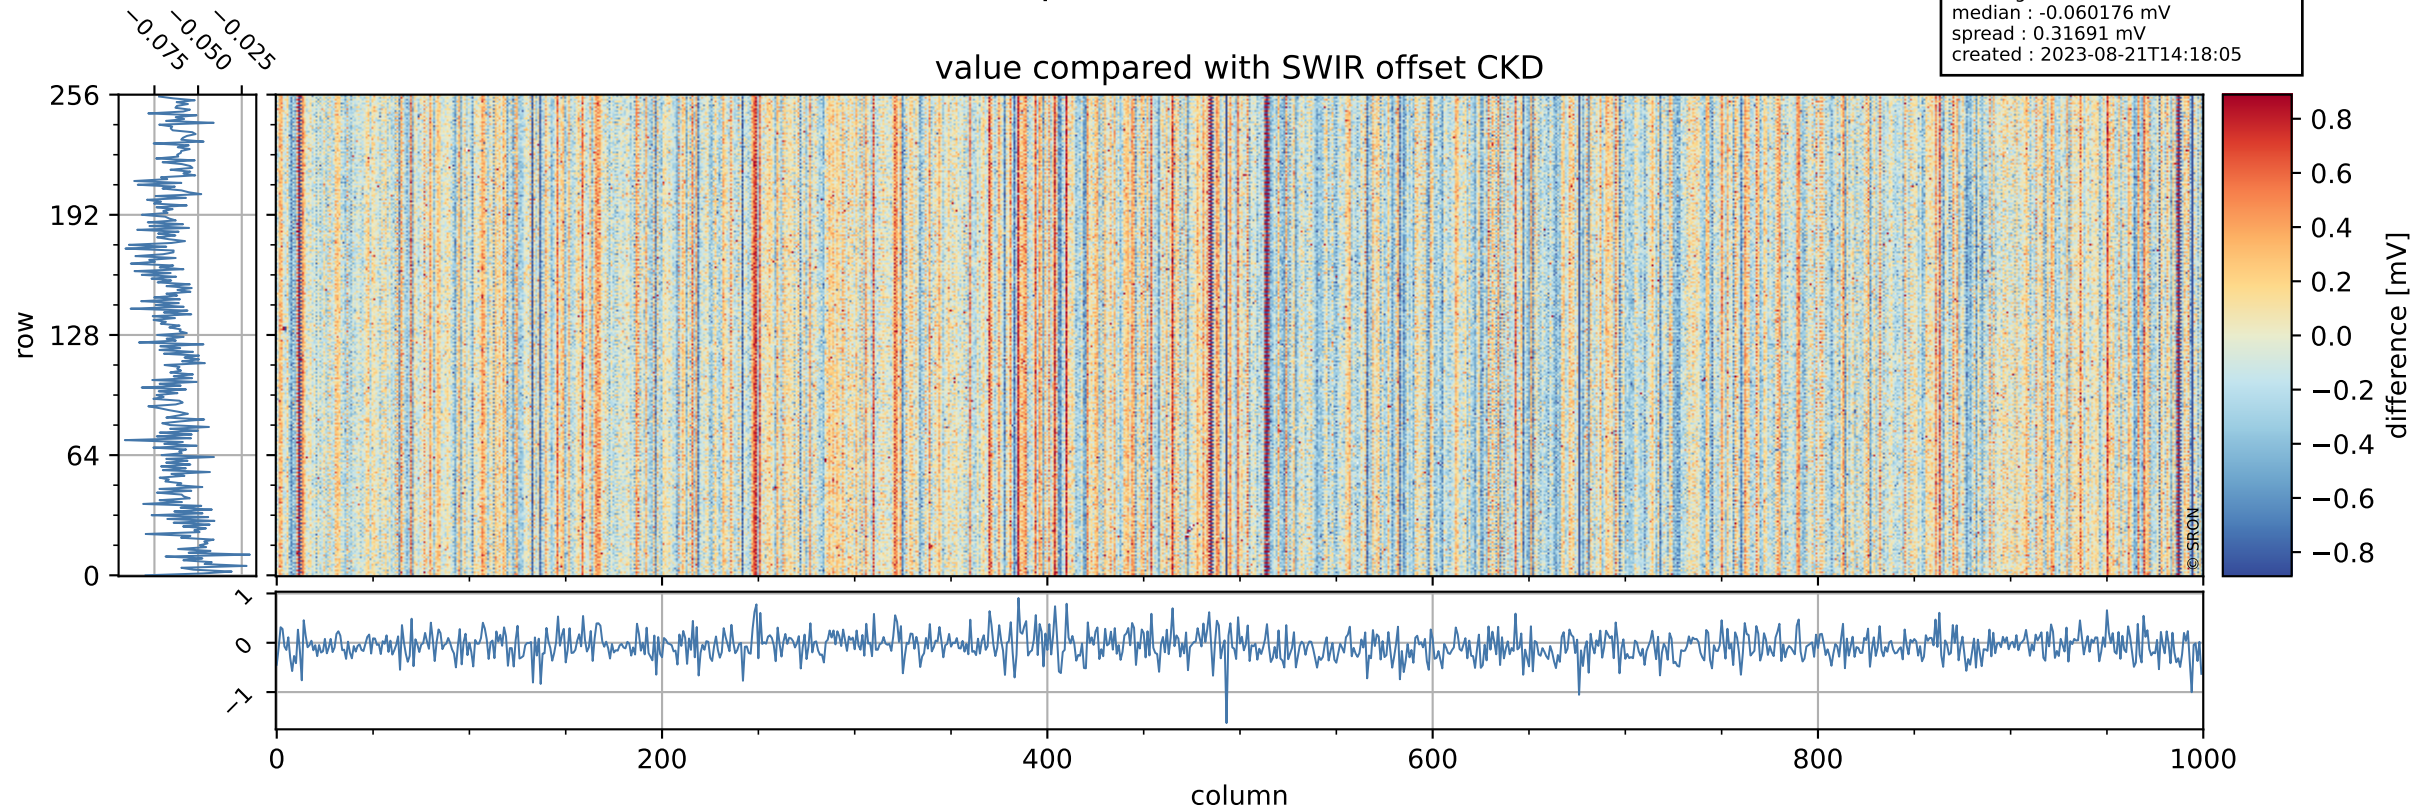

Tropomi SWIR offset (official)

orbits : 20 in [4912, 4957]
coverage : 2018-09-24 / 2018-09-27
median : 0.52596 V
spread : 0.035925 V
created : 2023-08-21T14:18:04

value detector map

Tropomi SWIR offset (official)

orbits : 20 in [4912, 4957]
coverage : 2018-09-24 / 2018-09-27
median : 31.19 μV
spread : 18.754 μV
created : 2023-08-21T14:18:05

Tropomi SWIR offset (official)

orbits : 20 in [4912, 4957]
coverage : 2018-09-24 / 2018-09-27
median : -0.060176 mV
spread : 0.31691 mV
created : 2023-08-21T14:18:05

value compared with SWIR offset CKD

Tropomi SWIR offset (official) ground-tracks of Sentinel-5P

orbits : 20 in [4912, 4957]
coverage : 2018-09-24 / 2018-09-27
created : 2023-08-21T14:18:05

Tropomi SWIR offset (official)

orbits : [2827, 4957]
coverage : 2018-04-30 / 2018-09-27
created : 2023-08-21T14:18:06

trend of detector median & temperatures