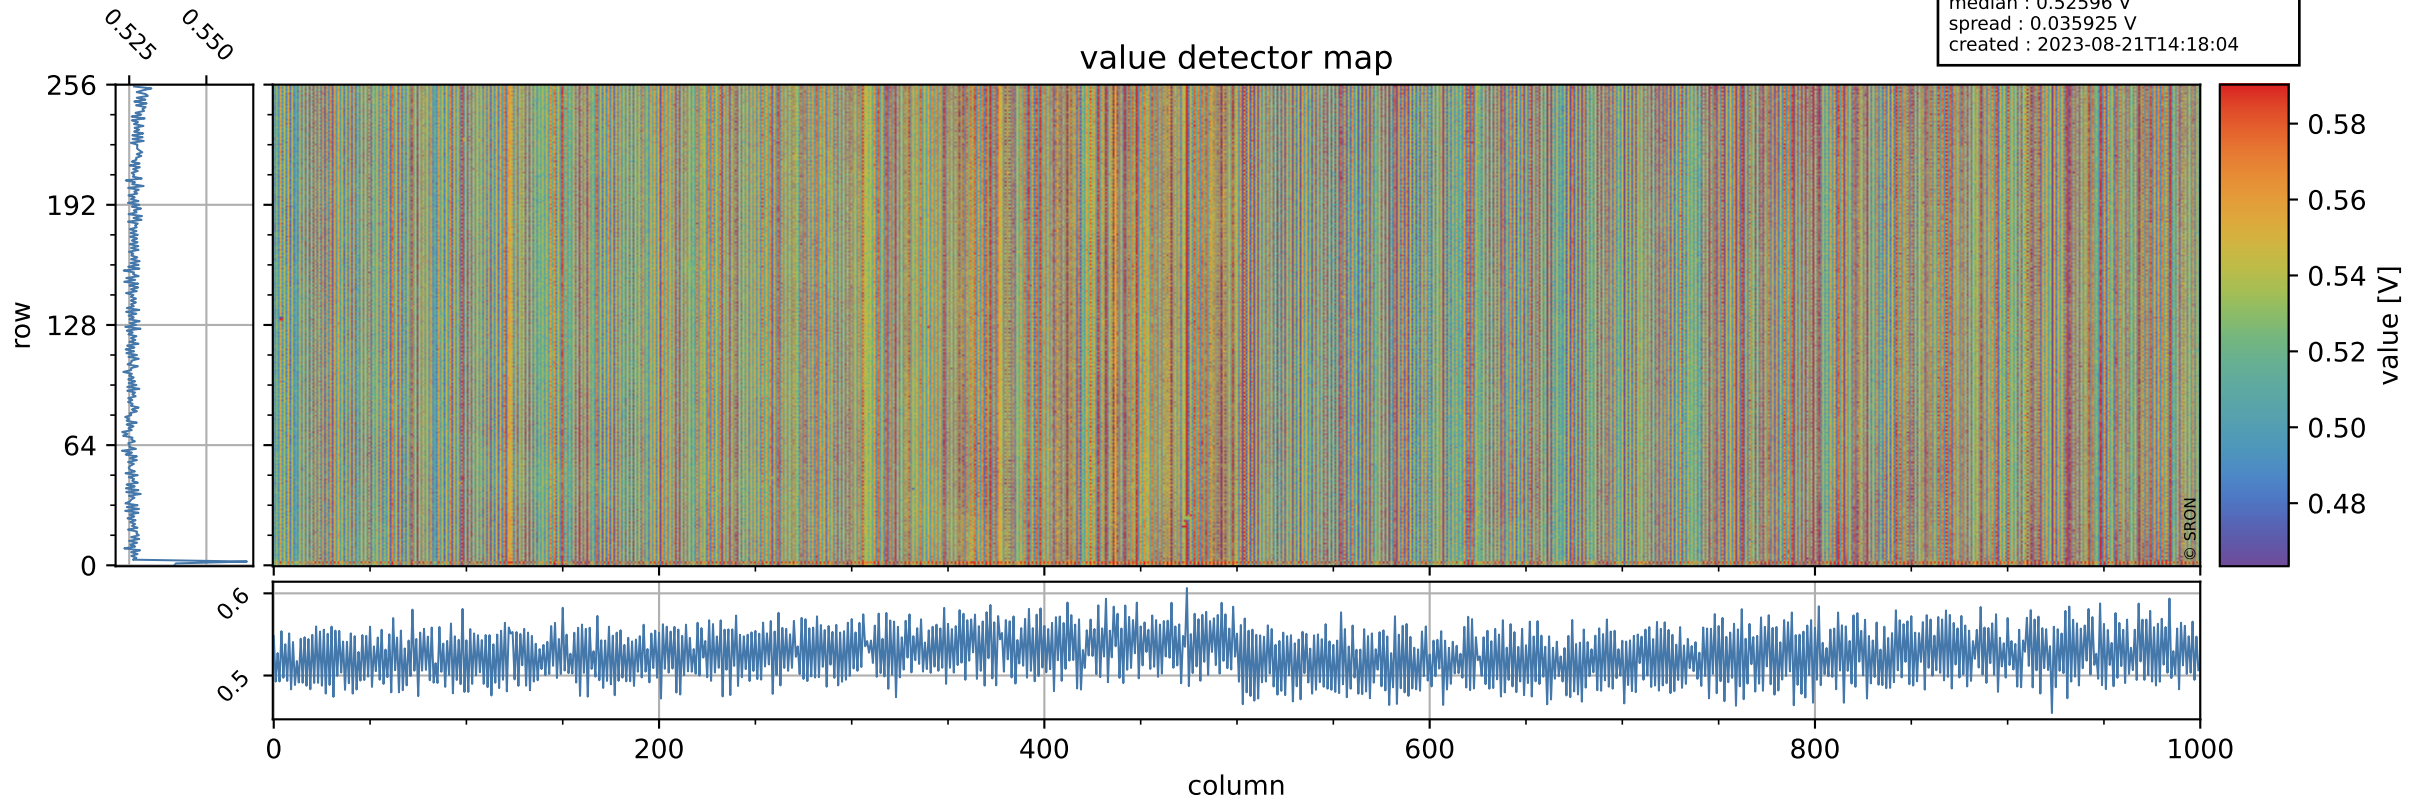

Tropomi SWIR offset (official)

orbits : 20 in [4912, 4957]
coverage : 2018-09-24 / 2018-09-27
median : 0.52596 V
spread : 0.035925 V
created : 2023-08-21T14:18:04

value detector map

Tropomi SWIR offset (official)

orbits : 20 in [4912, 4957]
coverage : 2018-09-24 / 2018-09-27
median : 31.19 μV
spread : 18.754 μV
created : 2023-08-21T14:18:05

Tropomi SWIR offset (official)

orbits : 20 in [4912, 4957]
coverage : 2018-09-24 / 2018-09-27
median : -0.060176 mV
spread : 0.31691 mV
created : 2023-08-21T14:18:05

value compared with SWIR offset CKD

Tropomi SWIR offset (official) ground-tracks of Sentinel-5P

orbits : 20 in [4912, 4957]
coverage : 2018-09-24 / 2018-09-27
created : 2023-08-21T14:18:05

Tropomi SWIR offset (official)

orbits : [2827, 4957]
coverage : 2018-04-30 / 2018-09-27
created : 2023-08-21T14:18:06

trend of detector median & temperatures