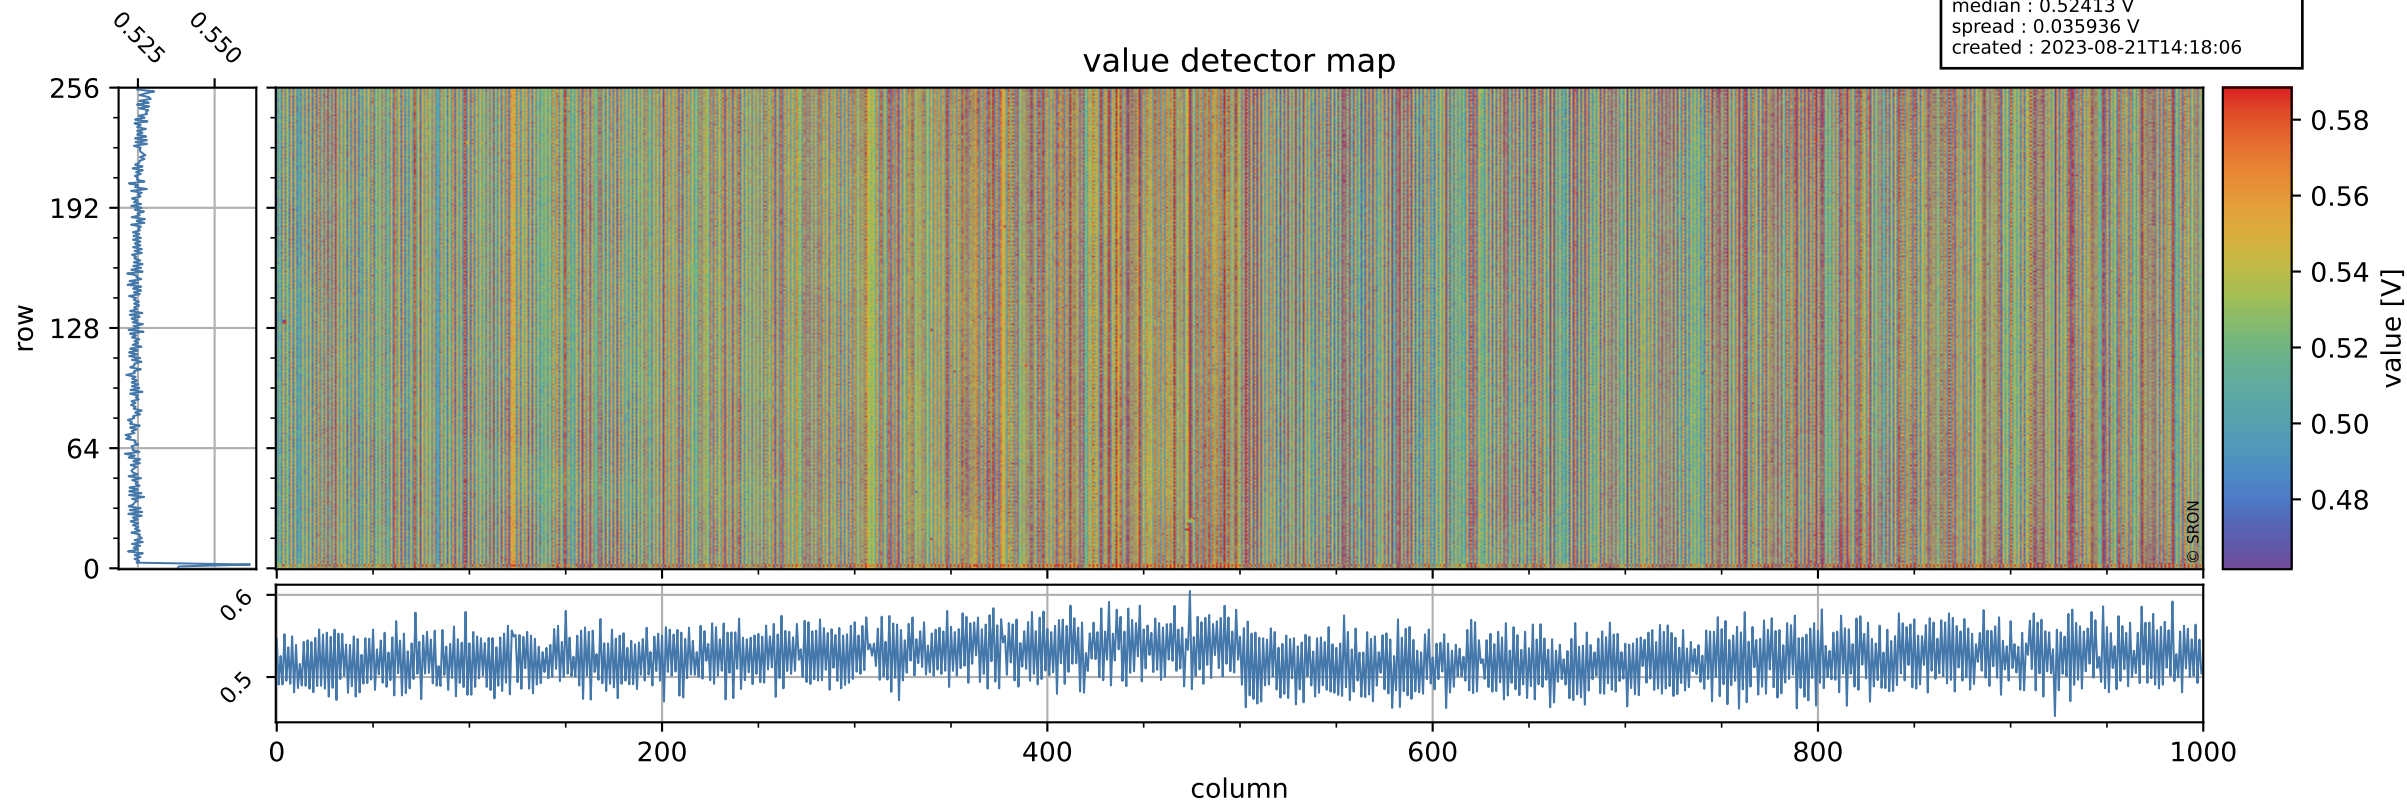

# Tropomi SWIR offset (official)

orbits : 19 in [4927, 4972]  
coverage : 2018-09-25 / 2018-09-28  
median : 0.52413 V  
spread : 0.035936 V  
created : 2023-08-21T14:18:06

## value detector map

# Tropomi SWIR offset (official)

orbits : 19 in [4927, 4972]  
coverage : 2018-09-25 / 2018-09-28  
median : 29.026  $\mu\text{V}$   
spread : 17.018  $\mu\text{V}$   
created : 2023-08-21T14:18:07

# Tropomi SWIR offset (official) ground-tracks of Sentinel-5P

orbits : 19 in [4927, 4972]  
coverage : 2018-09-25 / 2018-09-28  
created : 2023-08-21T14:18:07