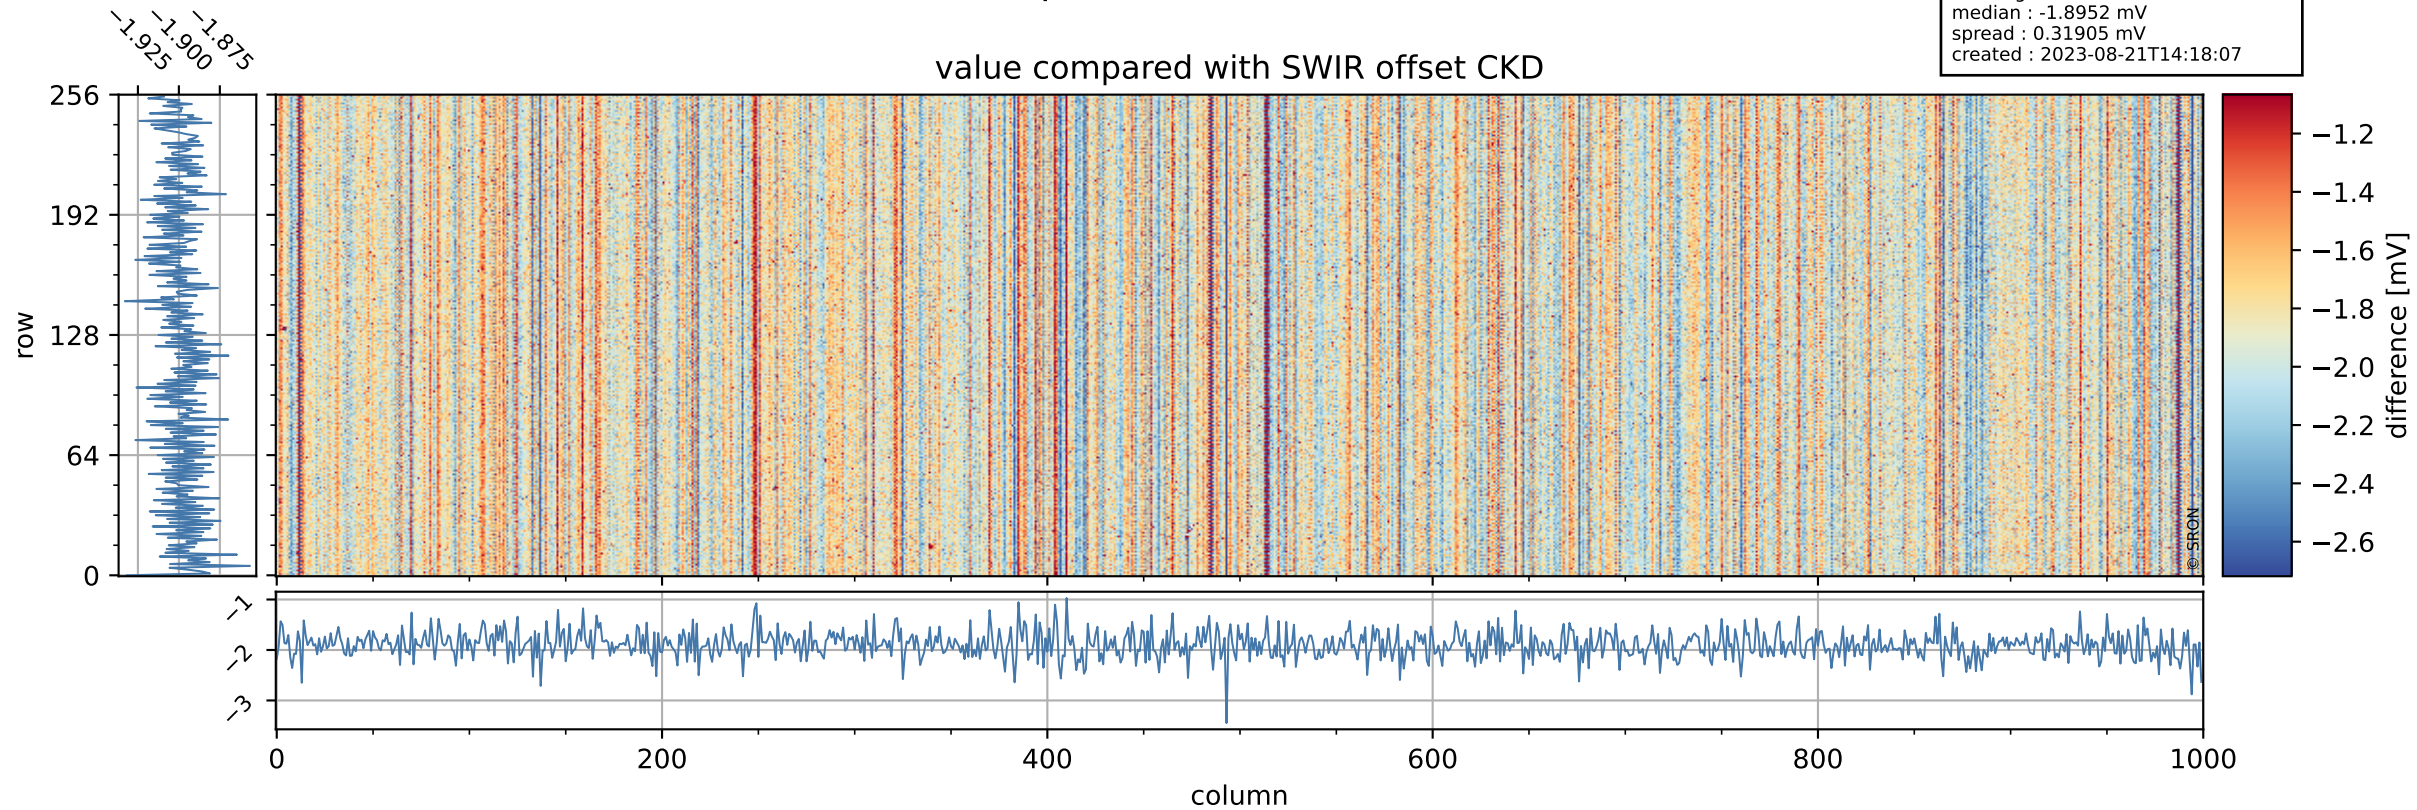

## value detector map

# Tropomi SWIR offset (official)

orbits : 19 in [4927, 4972]  
coverage : 2018-09-25 / 2018-09-28  
median : 29.026  $\mu\text{V}$   
spread : 17.018  $\mu\text{V}$   
created : 2023-08-21T14:18:07

# Tropomi SWIR offset (official) ground-tracks of Sentinel-5P

orbits : 19 in [4927, 4972]  
coverage : 2018-09-25 / 2018-09-28  
created : 2023-08-21T14:18:07

# Tropomi SWIR offset (official)

orbits : [2827, 4957]  
coverage : 2018-04-30 / 2018-09-27  
created : 2023-08-21T14:18:07