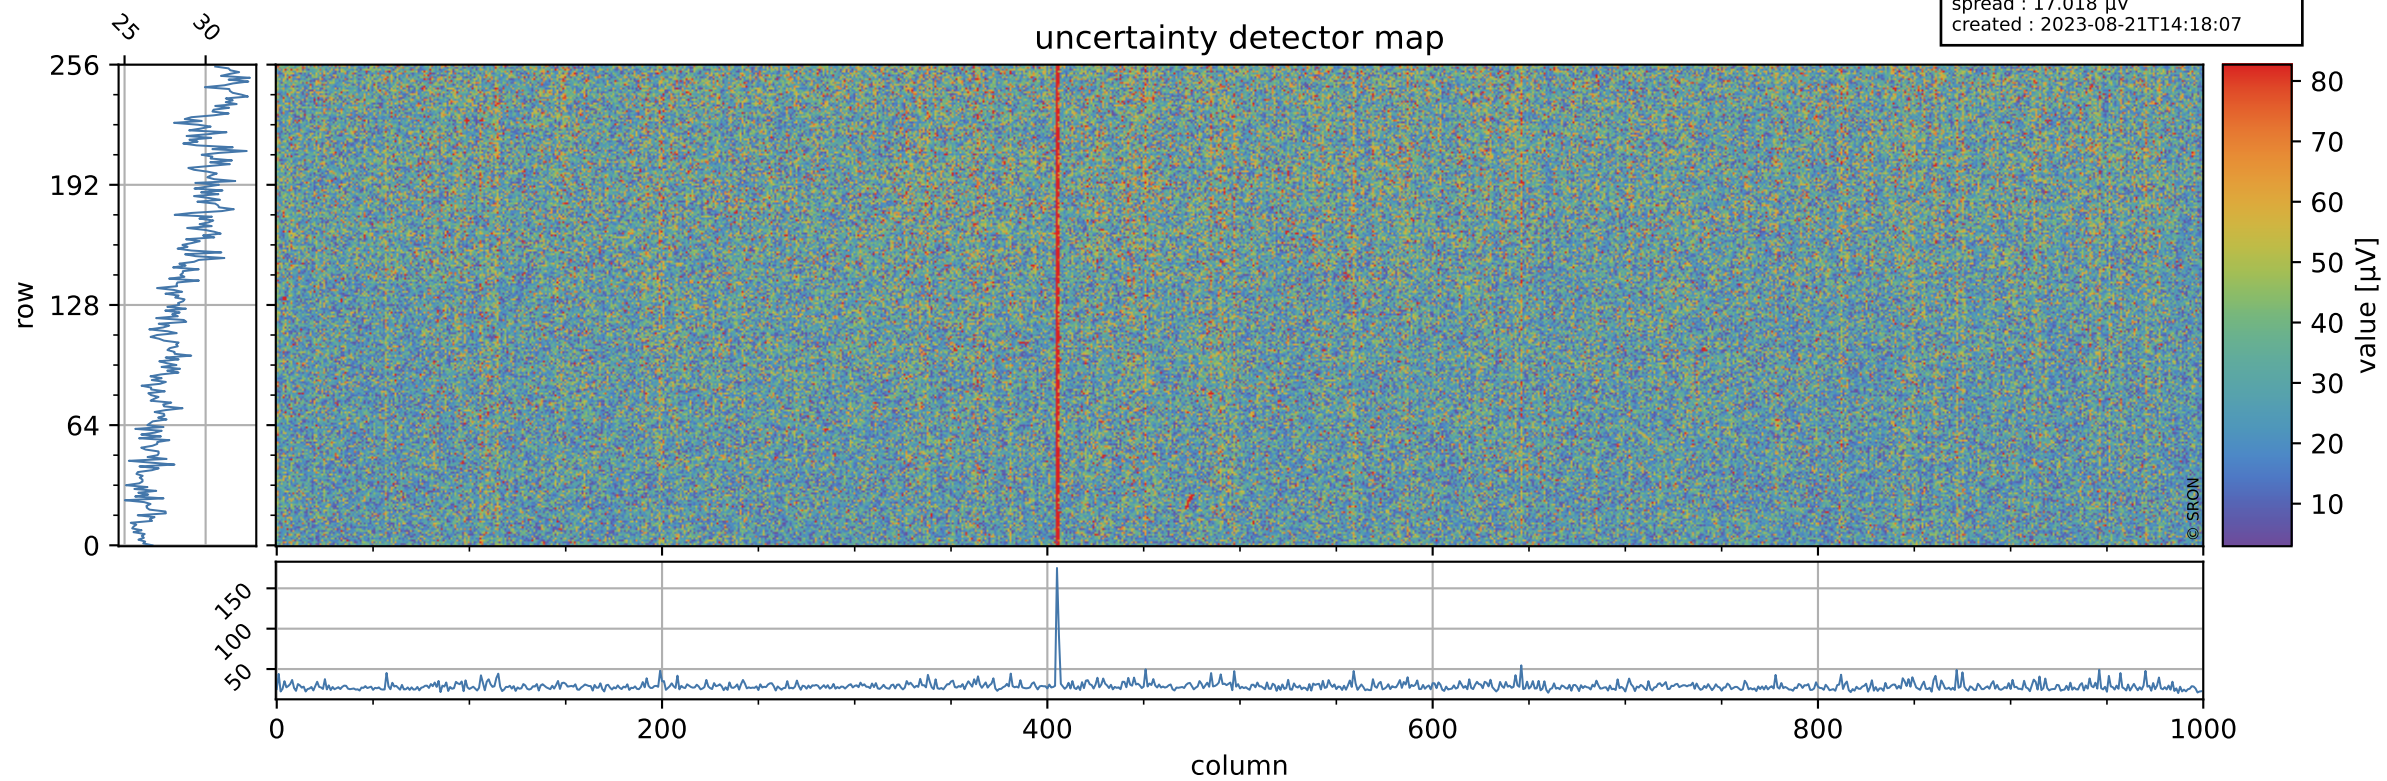

# Tropomi SWIR offset (official)

orbits : 19 in [4927, 4972]  
coverage : 2018-09-25 / 2018-09-28  
median : 0.52413 V  
spread : 0.035936 V  
created : 2023-08-21T14:18:06

## value detector map

# Tropomi SWIR offset (official)

orbits : 19 in [4927, 4972]  
coverage : 2018-09-25 / 2018-09-28  
median : 29.026  $\mu\text{V}$   
spread : 17.018  $\mu\text{V}$   
created : 2023-08-21T14:18:07

# Tropomi SWIR offset (official) ground-tracks of Sentinel-5P

orbits : 19 in [4927, 4972]  
coverage : 2018-09-25 / 2018-09-28  
created : 2023-08-21T14:18:07