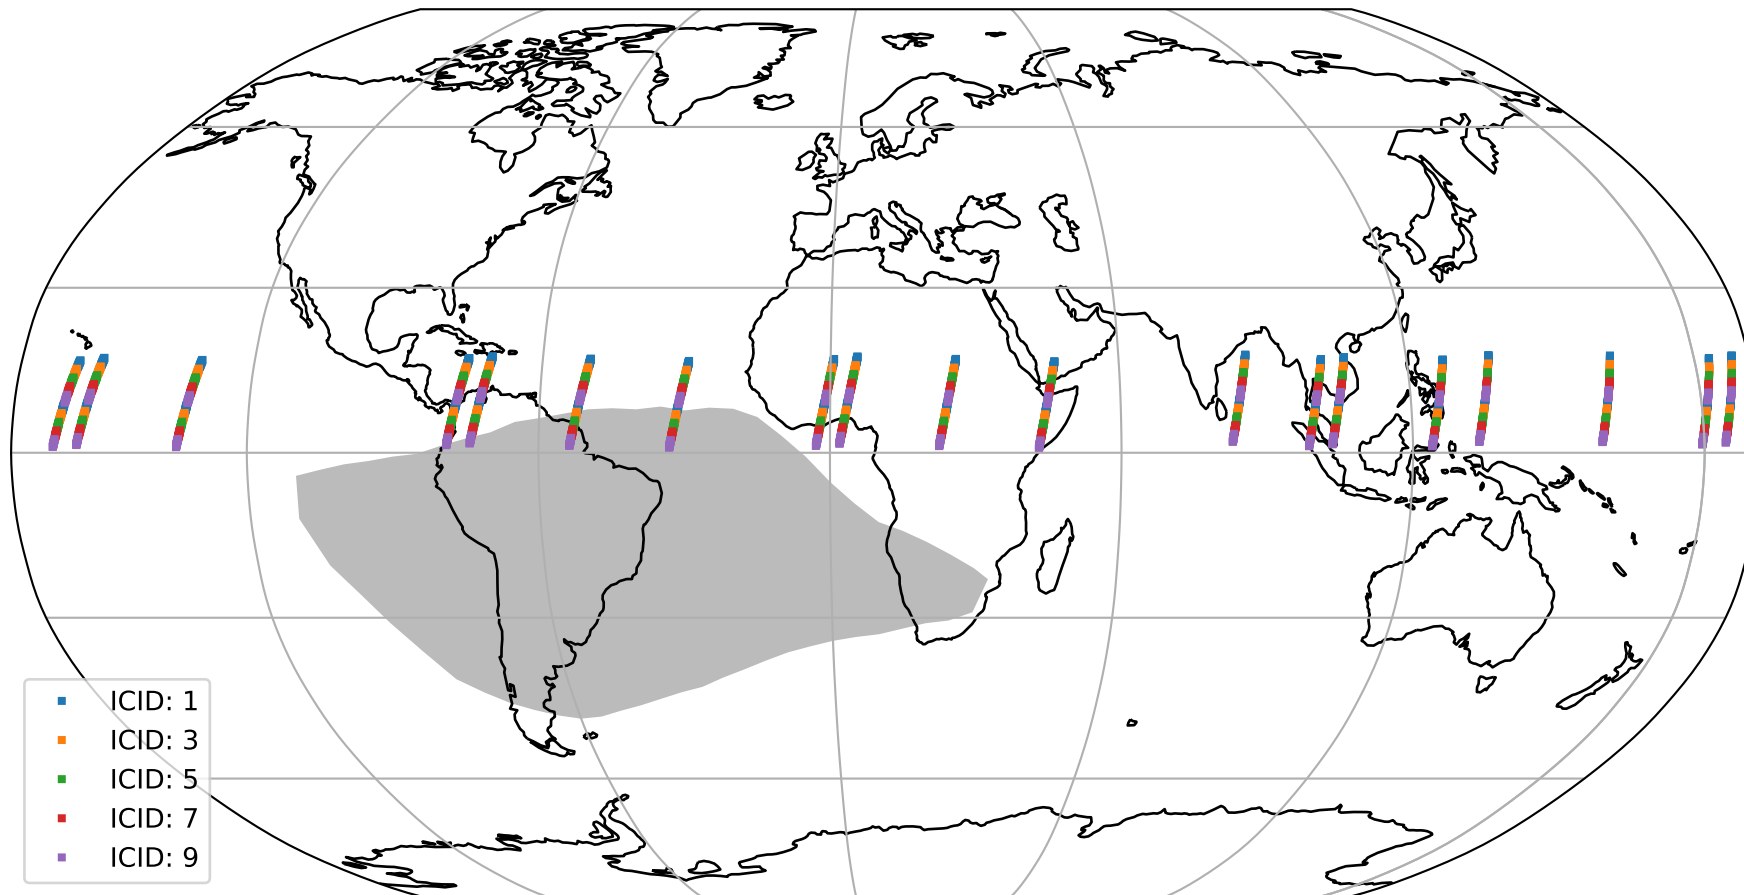

# Tropomi SWIR offset (official)

orbits : 19 in [4927, 4972]  
coverage : 2018-09-25 / 2018-09-28  
median : 29.026  $\mu\text{V}$   
spread : 17.018  $\mu\text{V}$   
created : 2023-08-21T14:18:07

# Tropomi SWIR offset (official)

value compared with SWIR offset CKD

orbits : 19 in [4927, 4972]  
coverage : 2018-09-25 / 2018-09-28  
median : -1.8952 mV  
spread : 0.31905 mV  
created : 2023-08-21T14:18:07

# Tropomi SWIR offset (official) ground-tracks of Sentinel-5P

orbits : 19 in [4927, 4972]  
coverage : 2018-09-25 / 2018-09-28  
created : 2023-08-21T14:18:07

# Tropomi SWIR offset (official)

orbits : [2827, 4957]  
coverage : 2018-04-30 / 2018-09-27  
created : 2023-08-21T14:18:07