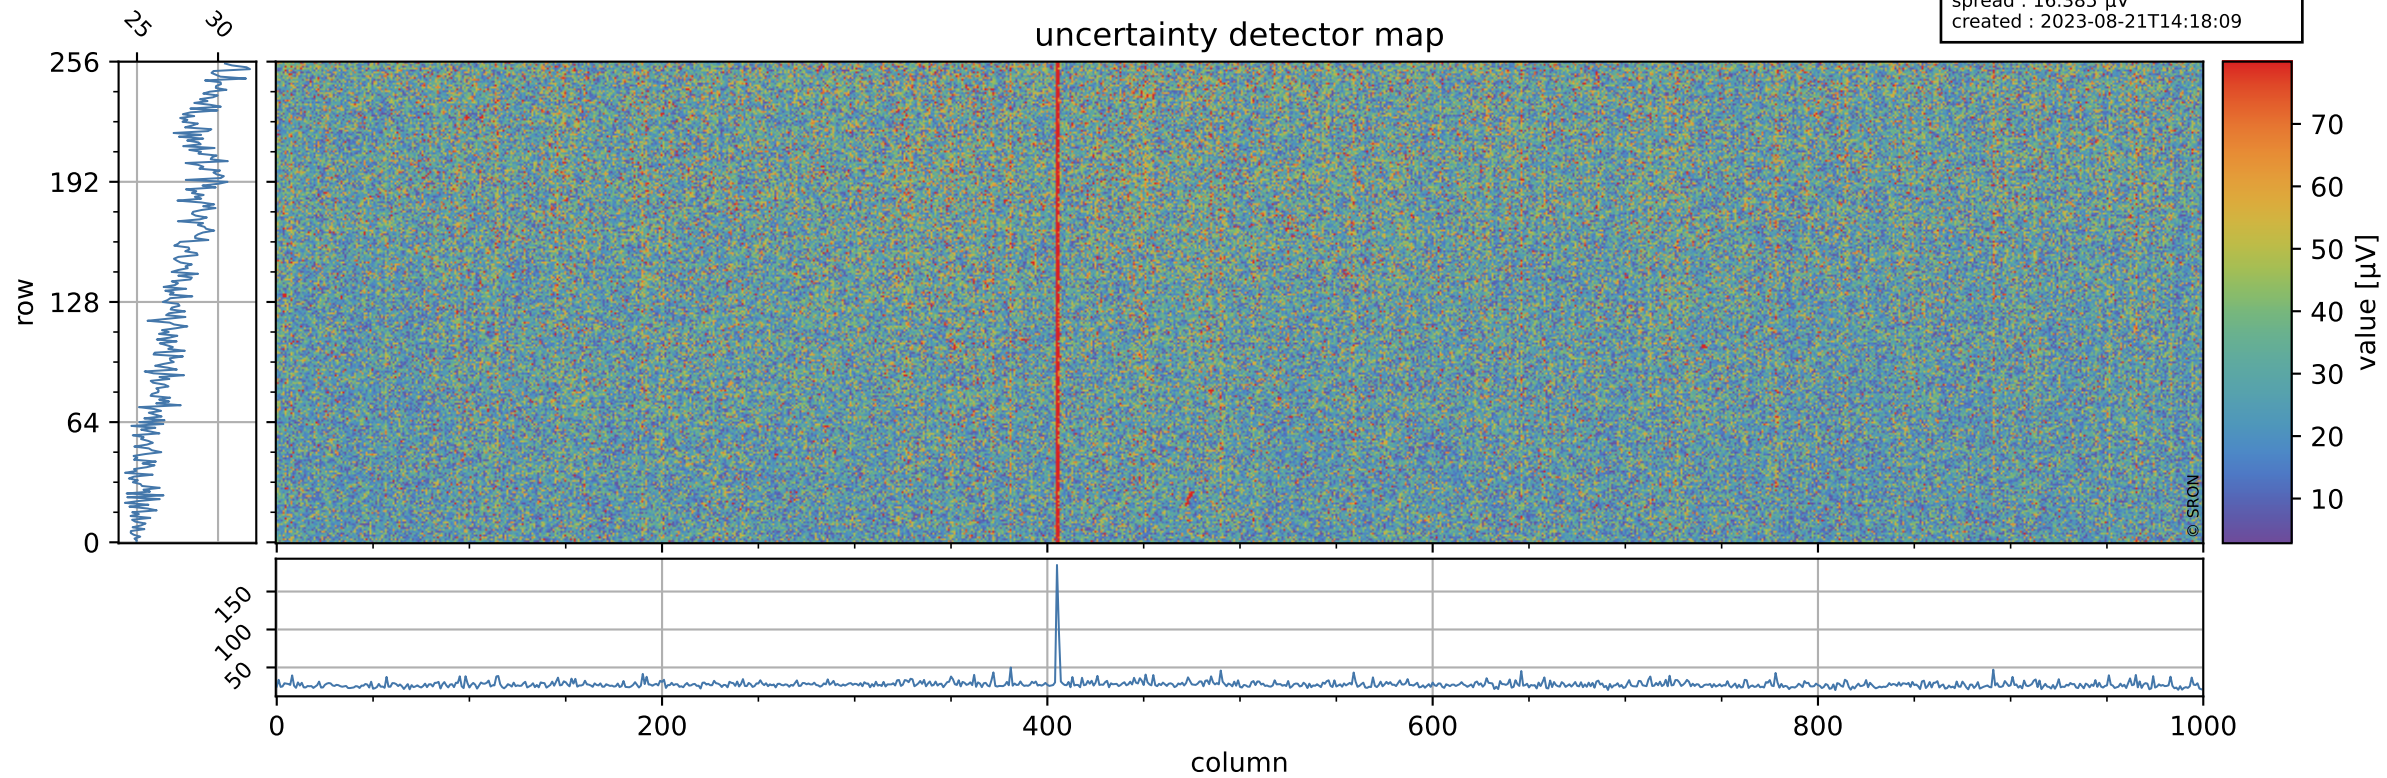

Tropomi SWIR offset (official)

orbits : 20 in [4942, 4987]
coverage : 2018-09-26 / 2018-09-29
median : 0.5242 V
spread : 0.03594 V
created : 2023-08-21T14:18:08

value detector map

Tropomi SWIR offset (official)

orbits : 20 in [4942, 4987]
coverage : 2018-09-26 / 2018-09-29
median : 27.914 μV
spread : 16.385 μV
created : 2023-08-21T14:18:09

Tropomi SWIR offset (official)

orbits : 20 in [4942, 4987]
coverage : 2018-09-26 / 2018-09-29
median : -1.8224 mV
spread : 0.31854 mV
created : 2023-08-21T14:18:09

value compared with SWIR offset CKD

Tropomi SWIR offset (official) ground-tracks of Sentinel-5P

orbits : 20 in [4942, 4987]
coverage : 2018-09-26 / 2018-09-29
created : 2023-08-21T14:18:09

Tropomi SWIR offset (official)

orbits : [2827, 4957]
coverage : 2018-04-30 / 2018-09-27
created : 2023-08-21T14:18:09

trend of detector median & temperatures