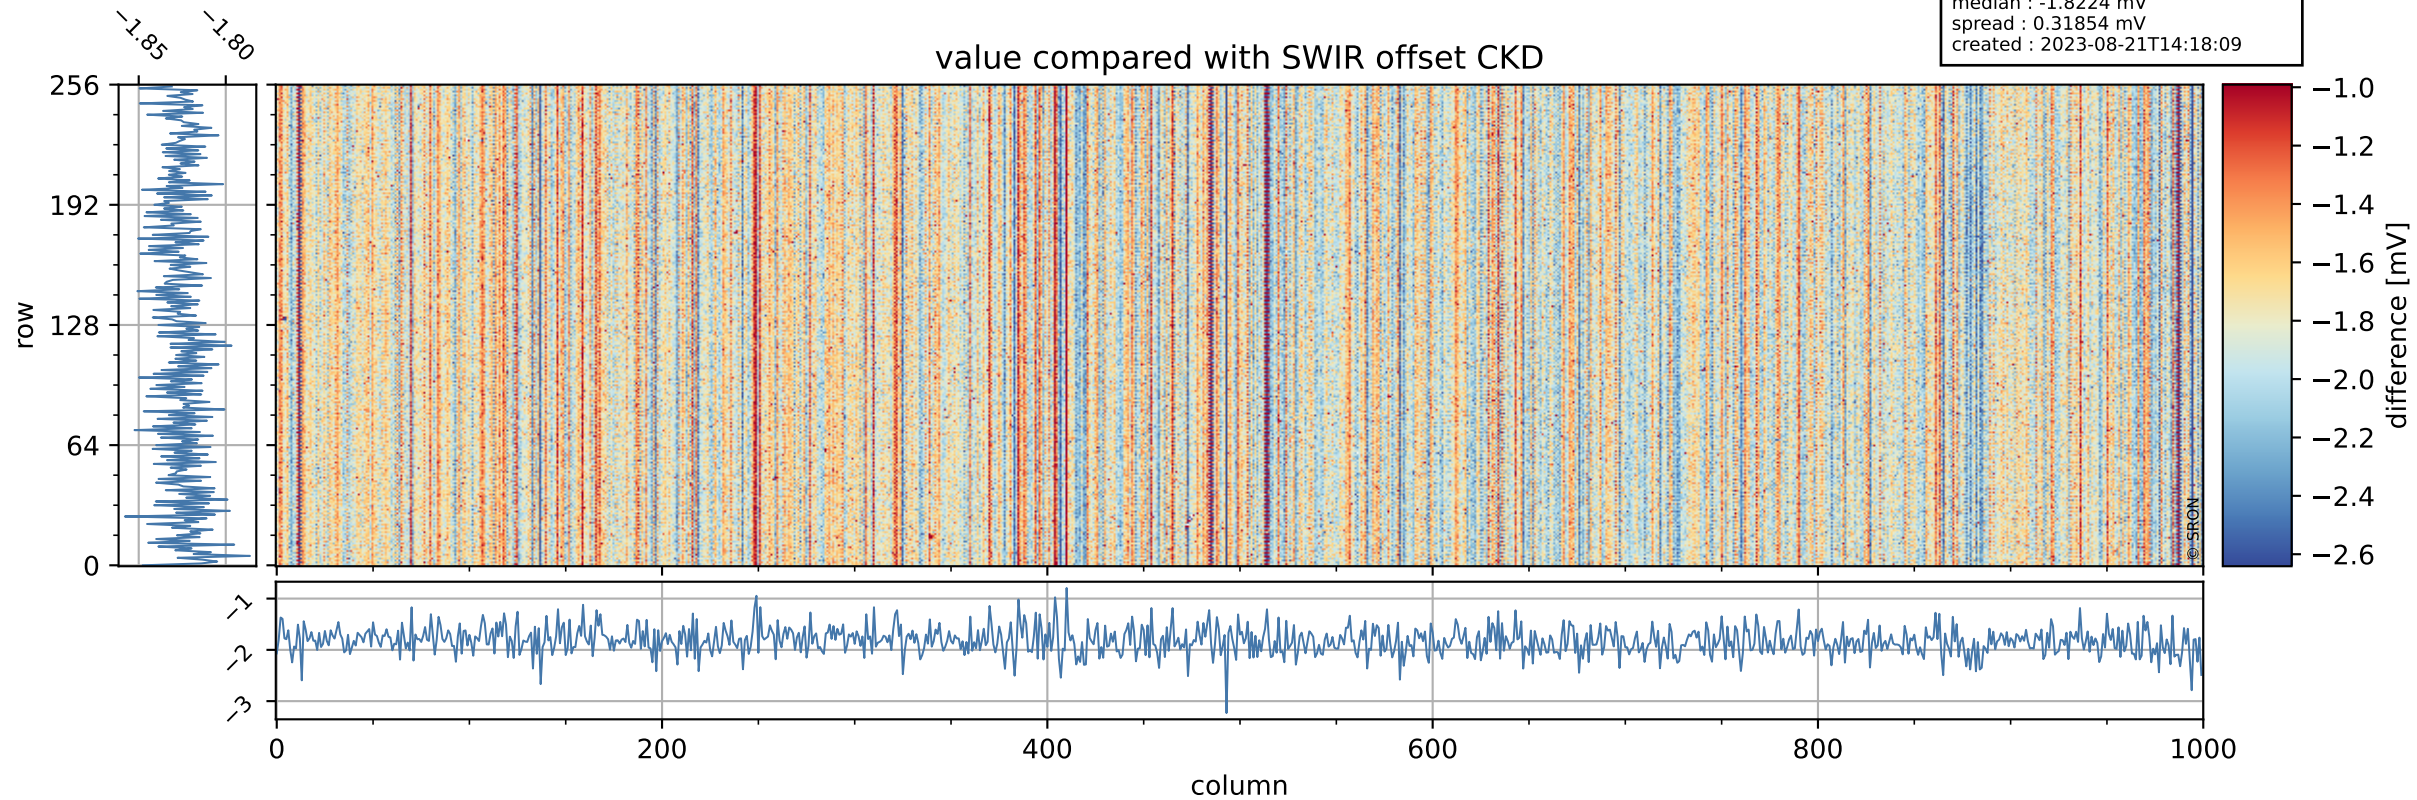

Tropomi SWIR offset (official)

orbits : 20 in [4942, 4987]
coverage : 2018-09-26 / 2018-09-29
median : 0.5242 V
spread : 0.03594 V
created : 2023-08-21T14:18:08

value detector map

Tropomi SWIR offset (official)

orbits : 20 in [4942, 4987]
coverage : 2018-09-26 / 2018-09-29
median : 27.914 μV
spread : 16.385 μV
created : 2023-08-21T14:18:09

Tropomi SWIR offset (official)

orbits : 20 in [4942, 4987]
coverage : 2018-09-26 / 2018-09-29
median : -1.8224 mV
spread : 0.31854 mV
created : 2023-08-21T14:18:09

value compared with SWIR offset CKD

Tropomi SWIR offset (official) ground-tracks of Sentinel-5P

orbits : 20 in [4942, 4987]
coverage : 2018-09-26 / 2018-09-29
created : 2023-08-21T14:18:09

Tropomi SWIR offset (official)

orbits : [2827, 4957]
coverage : 2018-04-30 / 2018-09-27
created : 2023-08-21T14:18:09

trend of detector median & temperatures