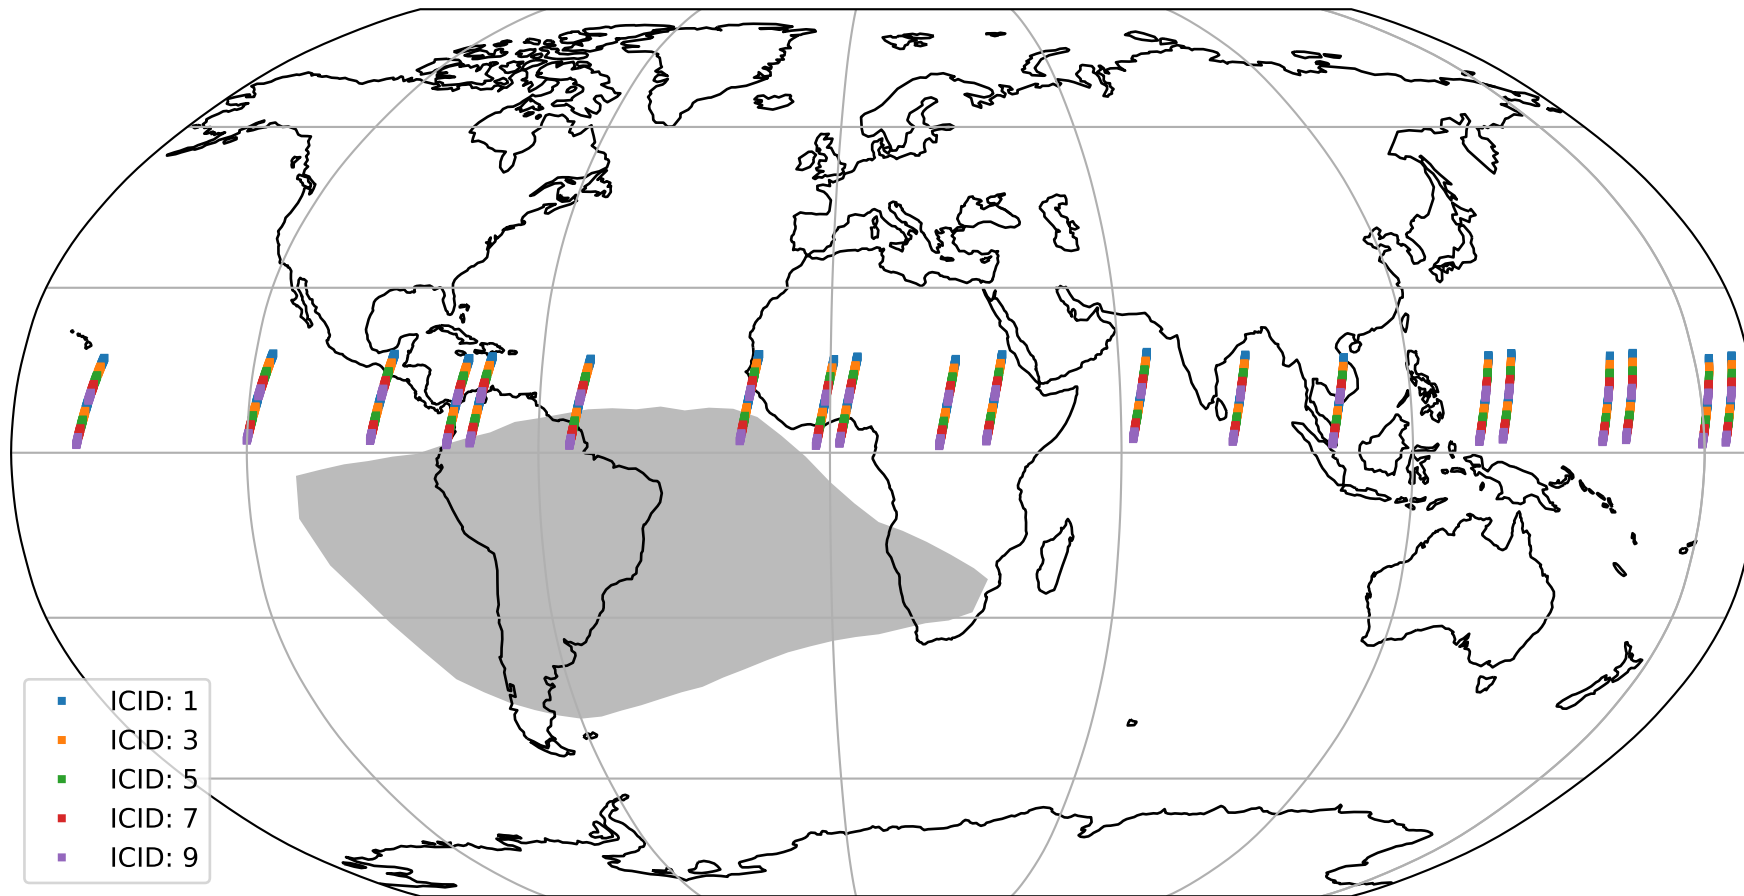

Tropomi SWIR offset (official)

orbits : 20 in [4942, 4987]
coverage : 2018-09-26 / 2018-09-29
median : 0.5242 V
spread : 0.03594 V
created : 2023-08-21T14:18:08

value detector map

Tropomi SWIR offset (official)

orbits : 20 in [4942, 4987]
coverage : 2018-09-26 / 2018-09-29
median : 27.914 μV
spread : 16.385 μV
created : 2023-08-21T14:18:09

Tropomi SWIR offset (official)

orbits : 20 in [4942, 4987]
coverage : 2018-09-26 / 2018-09-29
median : -1.8224 mV
spread : 0.31854 mV
created : 2023-08-21T14:18:09

value compared with SWIR offset CKD

Tropomi SWIR offset (official) ground-tracks of Sentinel-5P

orbits : 20 in [4942, 4987]
coverage : 2018-09-26 / 2018-09-29
created : 2023-08-21T14:18:09

Tropomi SWIR offset (official)

orbits : [2827, 4957]
coverage : 2018-04-30 / 2018-09-27
created : 2023-08-21T14:18:09

trend of detector median & temperatures