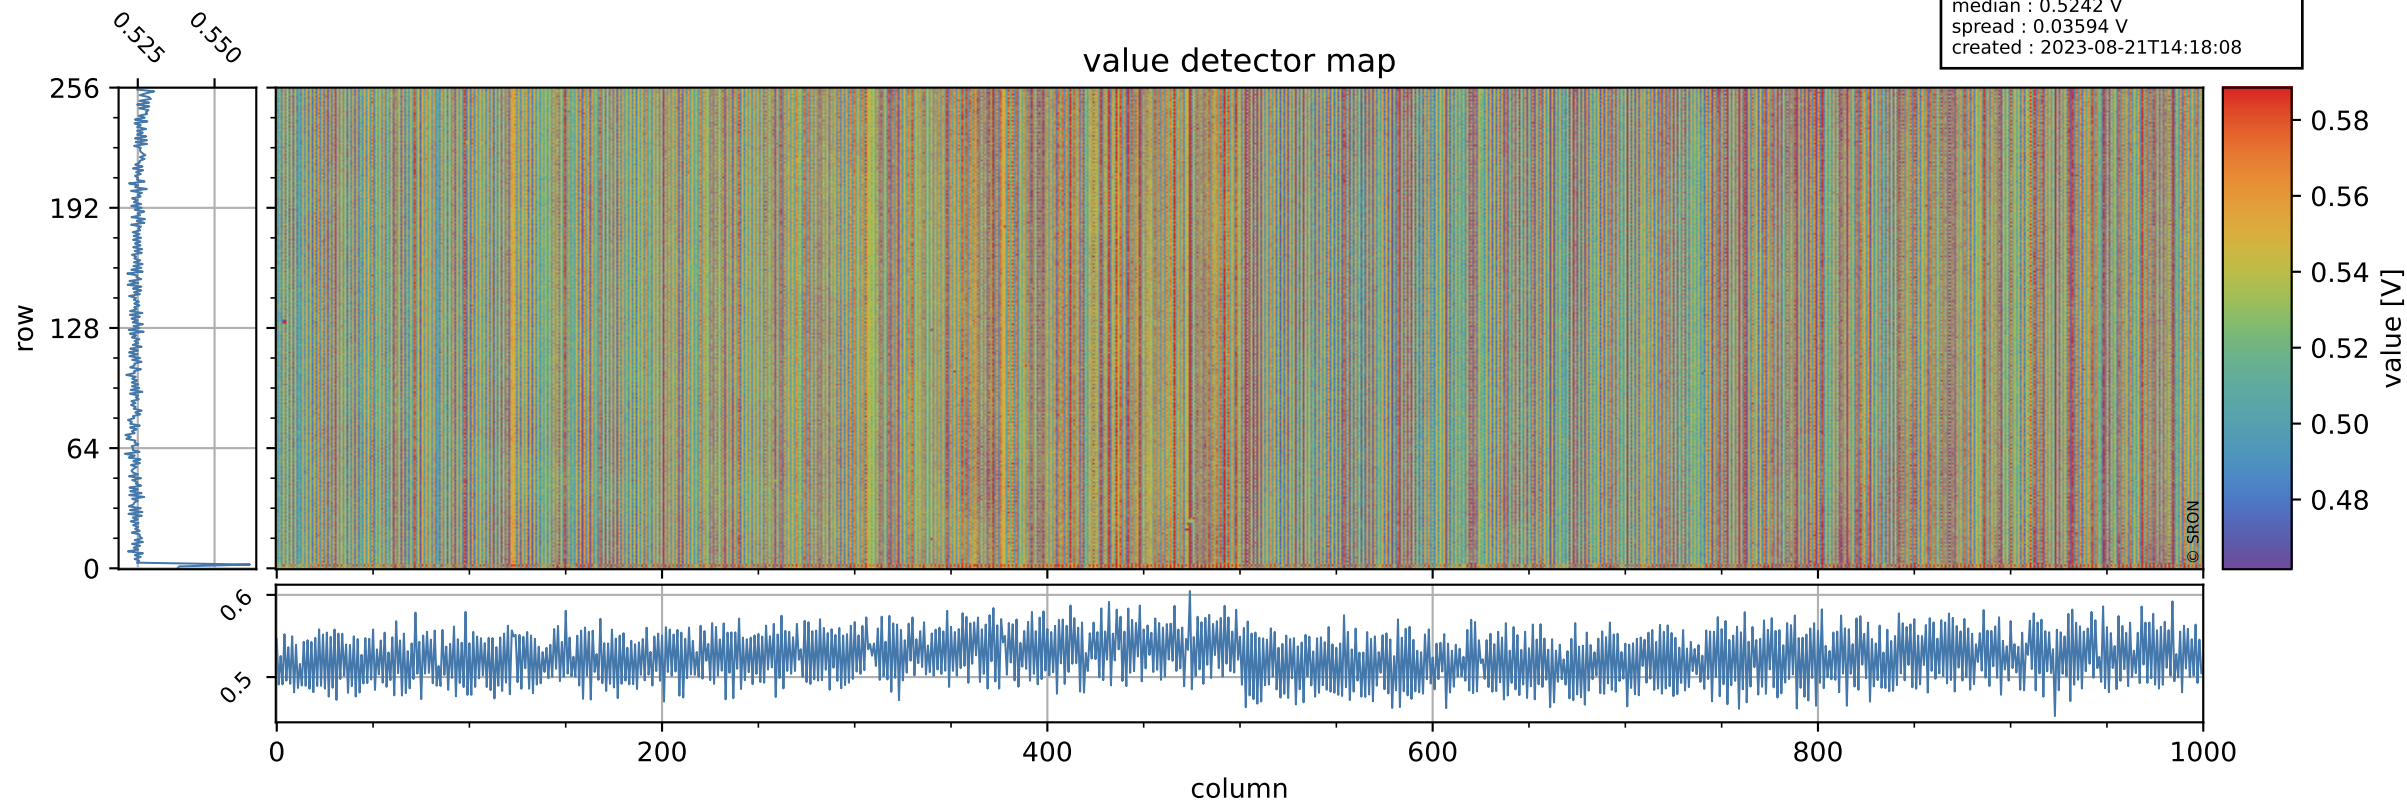

Tropomi SWIR offset (official)

orbits : 20 in [4942, 4987]
coverage : 2018-09-26 / 2018-09-29
median : 0.5242 V
spread : 0.03594 V
created : 2023-08-21T14:18:08

value detector map

Tropomi SWIR offset (official)

orbits : 20 in [4942, 4987]
coverage : 2018-09-26 / 2018-09-29
median : 27.914 μV
spread : 16.385 μV
created : 2023-08-21T14:18:09

Tropomi SWIR offset (official)

orbits : 20 in [4942, 4987]
coverage : 2018-09-26 / 2018-09-29
median : -1.8224 mV
spread : 0.31854 mV
created : 2023-08-21T14:18:09

value compared with SWIR offset CKD

Tropomi SWIR offset (official) ground-tracks of Sentinel-5P

orbits : 20 in [4942, 4987]
coverage : 2018-09-26 / 2018-09-29
created : 2023-08-21T14:18:09

Tropomi SWIR offset (official)

orbits : [2827, 4957]
coverage : 2018-04-30 / 2018-09-27
created : 2023-08-21T14:18:09

trend of detector median & temperatures