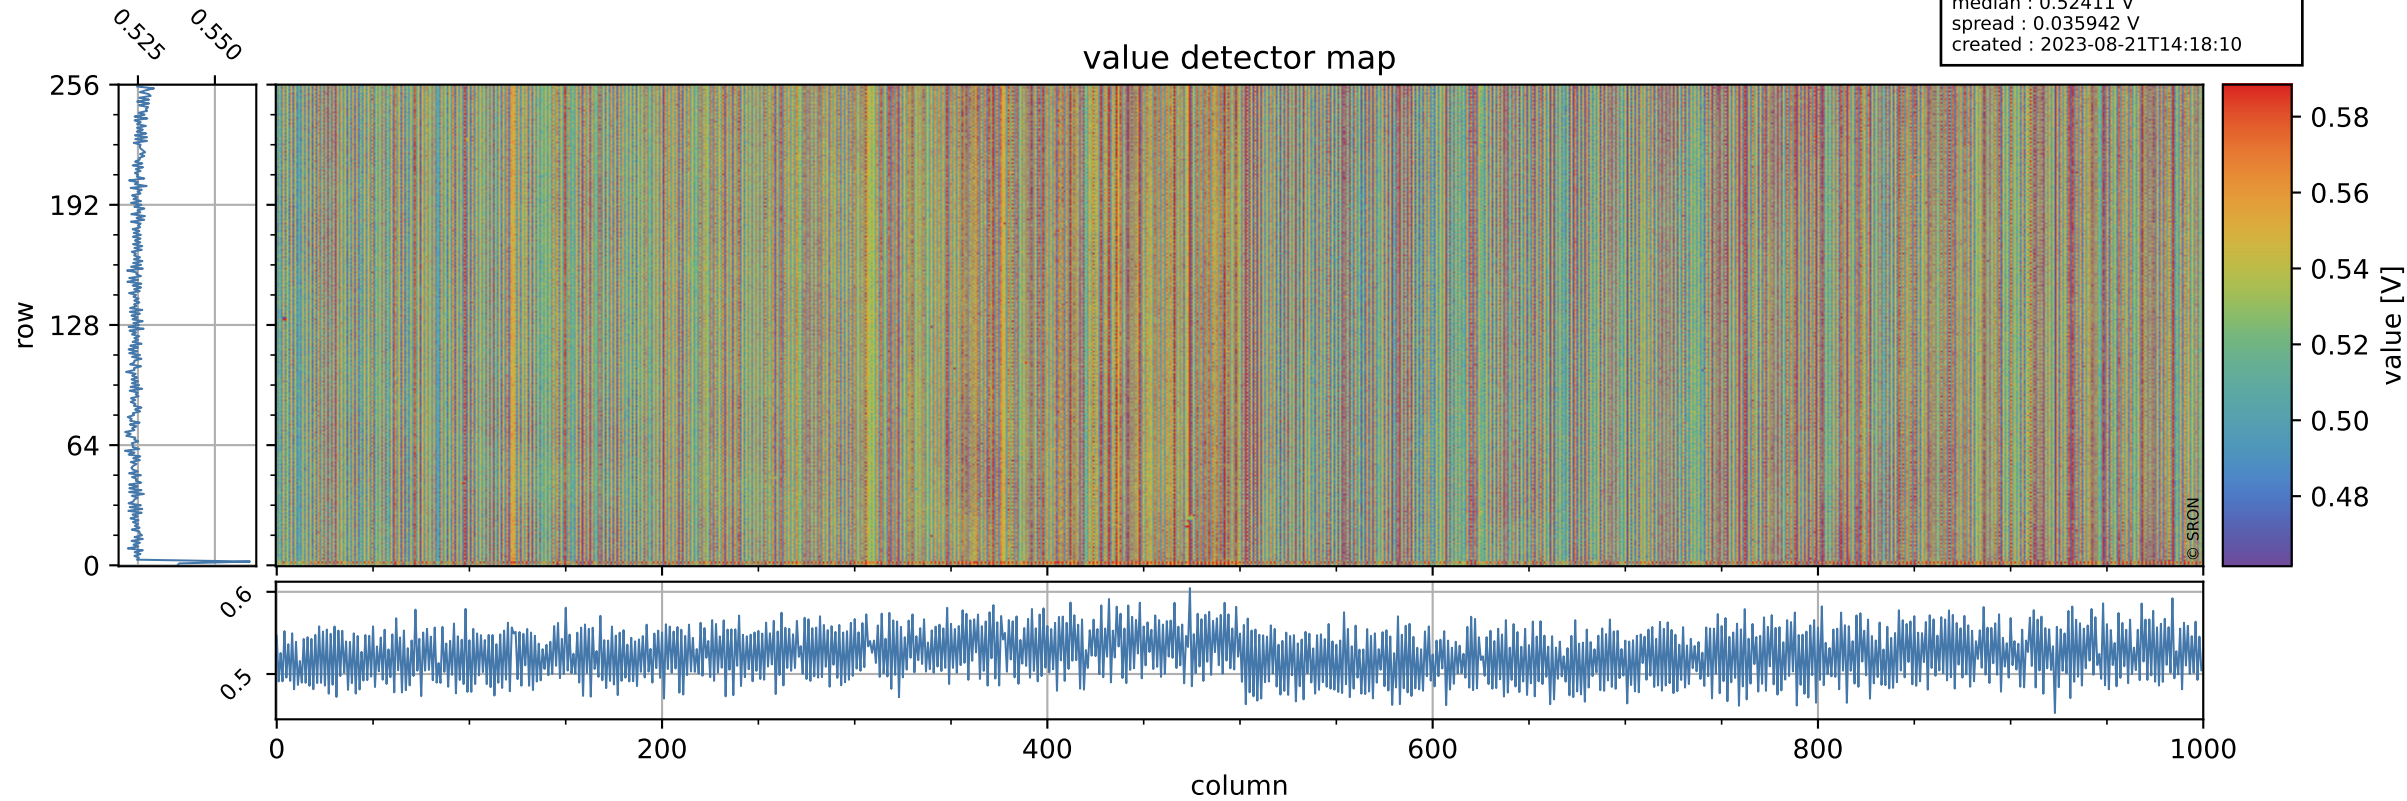

# Tropomi SWIR offset (official)

orbits : 19 in [4957, 5002]  
coverage : 2018-09-27 / 2018-10-01  
median : 0.52411 V  
spread : 0.035942 V  
created : 2023-08-21T14:18:10

## value detector map

# Tropomi SWIR offset (official)

orbits : 19 in [4957, 5002]  
coverage : 2018-09-27 / 2018-10-01  
median : 28.651  $\mu\text{V}$   
spread : 16.807  $\mu\text{V}$   
created : 2023-08-21T14:18:10

# Tropomi SWIR offset (official) ground-tracks of Sentinel-5P

orbits : 19 in [4957, 5002]  
coverage : 2018-09-27 / 2018-10-01  
created : 2023-08-21T14:18:11