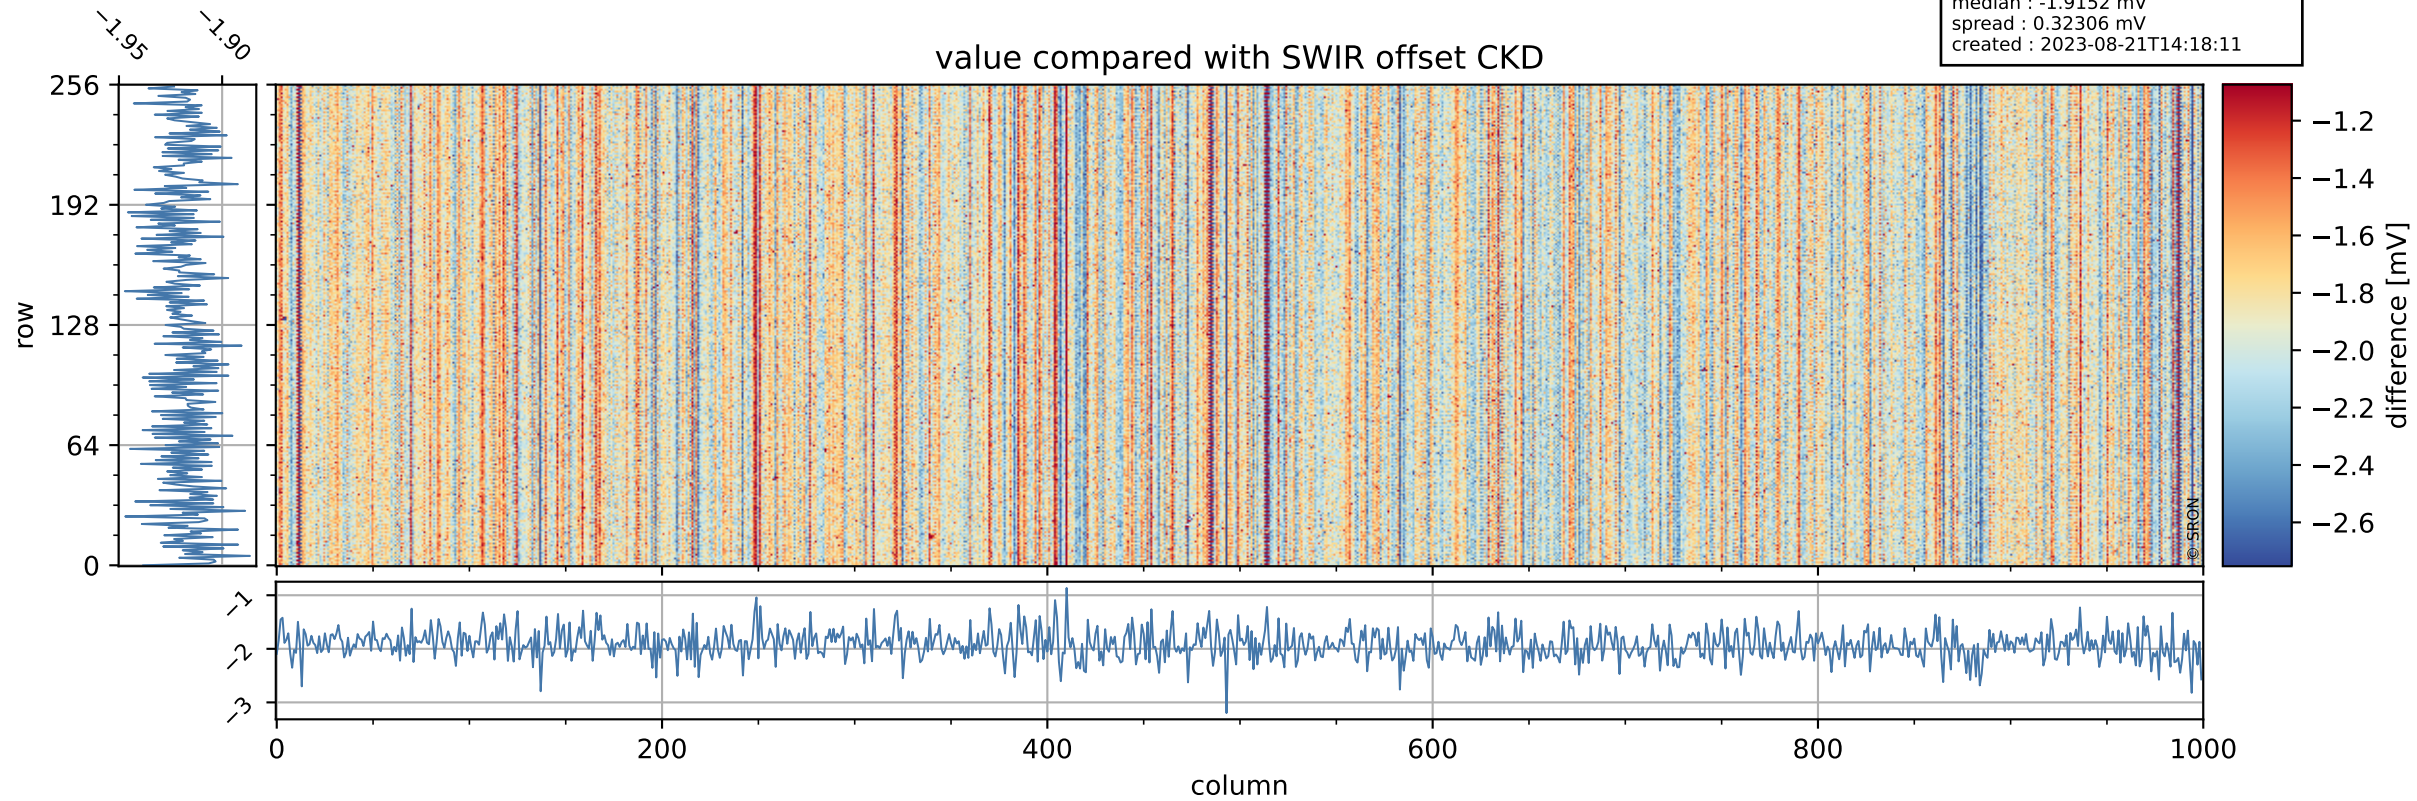

## value detector map

# Tropomi SWIR offset (official)

orbits : 19 in [4957, 5002]  
coverage : 2018-09-27 / 2018-10-01  
median : 28.651  $\mu\text{V}$   
spread : 16.807  $\mu\text{V}$   
created : 2023-08-21T14:18:10

# Tropomi SWIR offset (official)

orbits : 19 in [4957, 5002]  
coverage : 2018-09-27 / 2018-10-01  
median : -1.9152 mV  
spread : 0.32306 mV  
created : 2023-08-21T14:18:11

value compared with SWIR offset CKD

# Tropomi SWIR offset (official) ground-tracks of Sentinel-5P

orbits : 19 in [4957, 5002]  
coverage : 2018-09-27 / 2018-10-01  
created : 2023-08-21T14:18:11