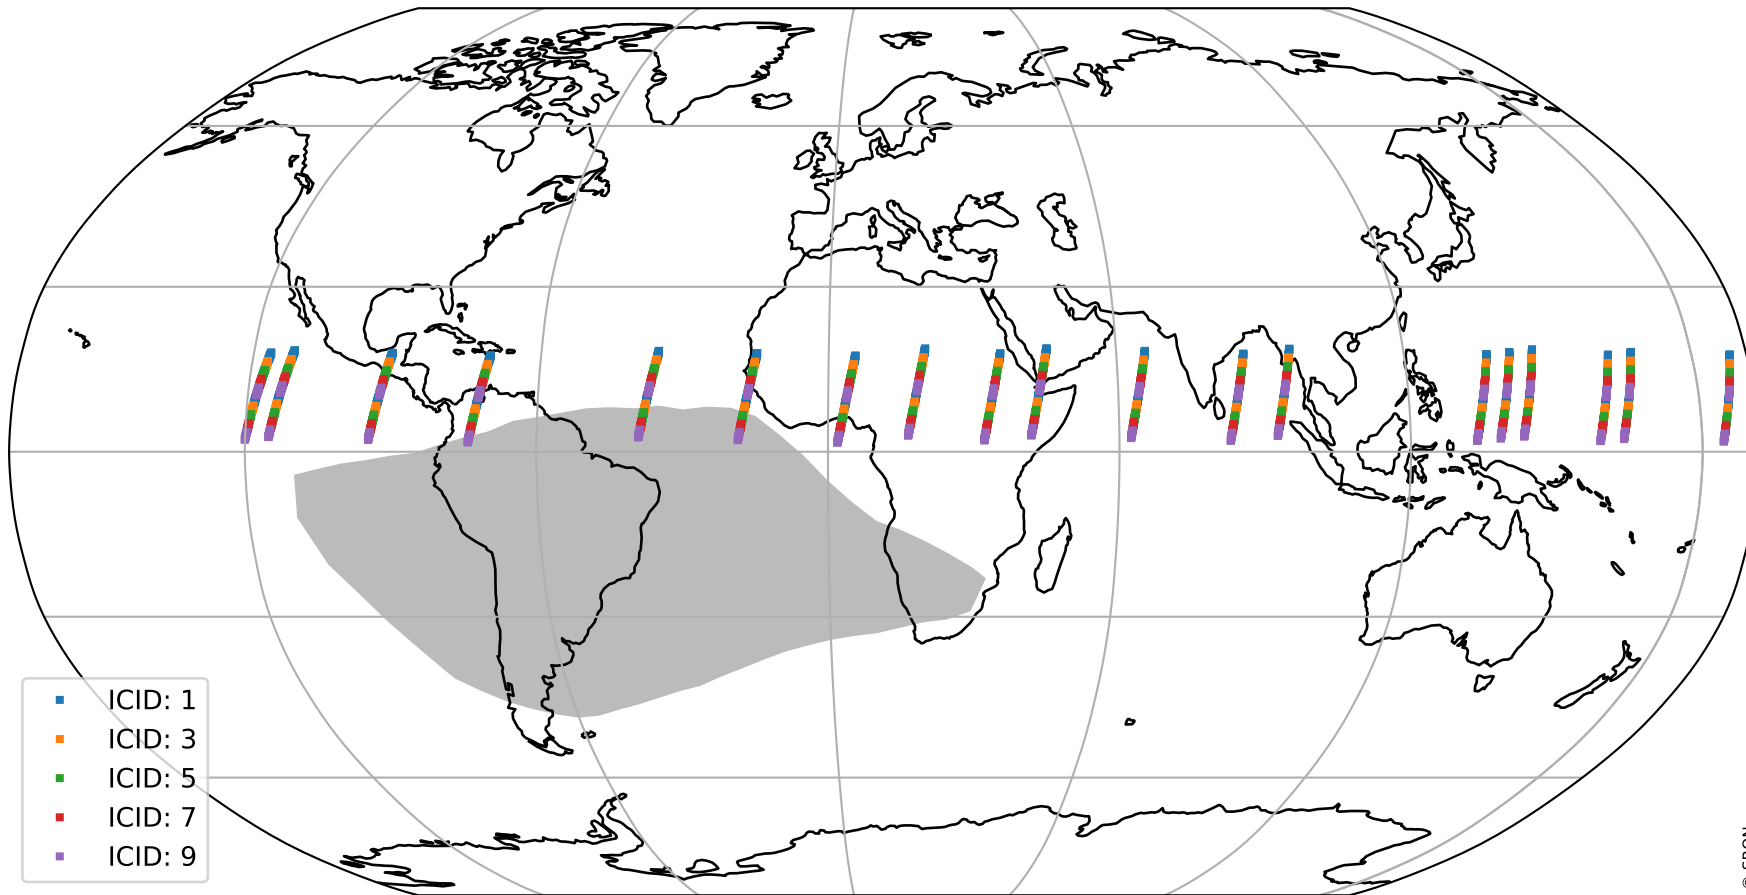

# Tropomi SWIR offset (official)

orbits : 19 in [4957, 5002]  
coverage : 2018-09-27 / 2018-10-01  
median : 28.651  $\mu\text{V}$   
spread : 16.807  $\mu\text{V}$   
created : 2023-08-21T14:18:10

# Tropomi SWIR offset (official)

orbits : 19 in [4957, 5002]  
coverage : 2018-09-27 / 2018-10-01  
median : -1.9152 mV  
spread : 0.32306 mV  
created : 2023-08-21T14:18:11

value compared with SWIR offset CKD

# Tropomi SWIR offset (official) ground-tracks of Sentinel-5P

orbits : 19 in [4957, 5002]  
coverage : 2018-09-27 / 2018-10-01  
created : 2023-08-21T14:18:11

# Tropomi SWIR offset (official)

orbits : [2827, 4957]  
coverage : 2018-04-30 / 2018-09-27  
created : 2023-08-21T14:18:11