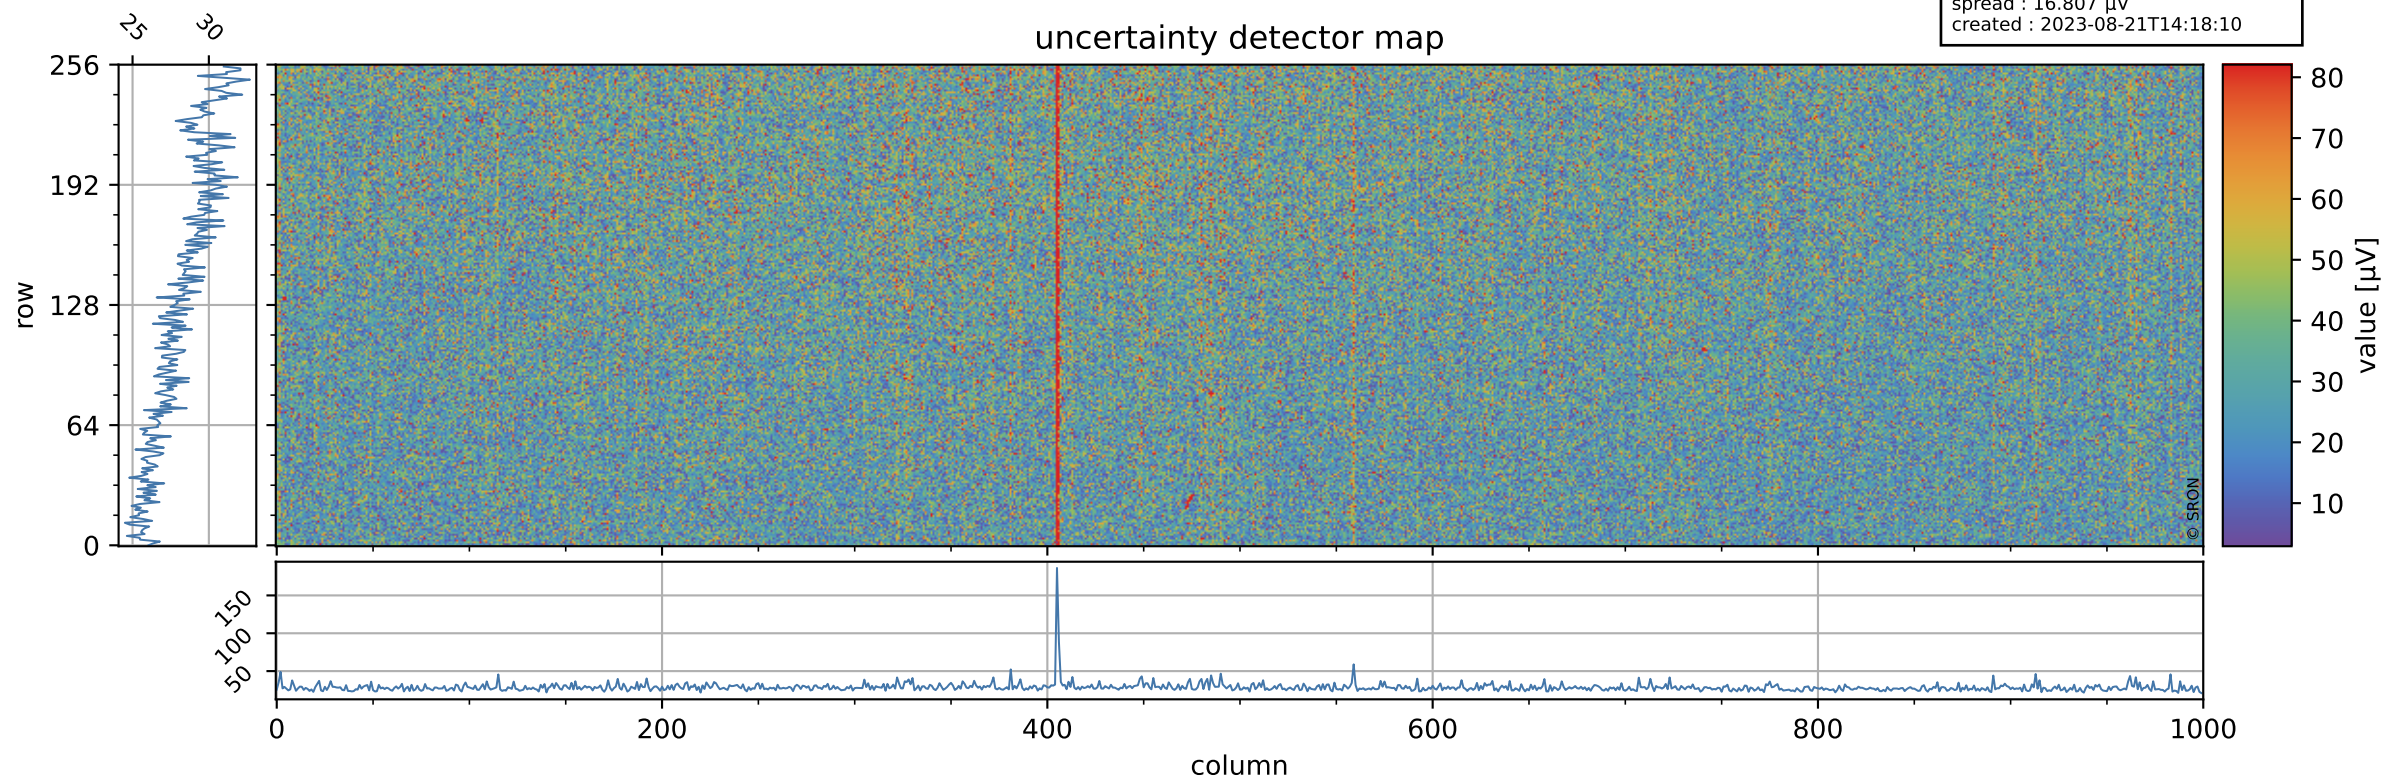

# Tropomi SWIR offset (official)

orbits : 19 in [4957, 5002]  
coverage : 2018-09-27 / 2018-10-01  
median : 0.52411 V  
spread : 0.035942 V  
created : 2023-08-21T14:18:10

## value detector map

# Tropomi SWIR offset (official)

orbits : 19 in [4957, 5002]  
coverage : 2018-09-27 / 2018-10-01  
median : 28.651  $\mu\text{V}$   
spread : 16.807  $\mu\text{V}$   
created : 2023-08-21T14:18:10

# Tropomi SWIR offset (official) ground-tracks of Sentinel-5P

orbits : 19 in [4957, 5002]  
coverage : 2018-09-27 / 2018-10-01  
created : 2023-08-21T14:18:11