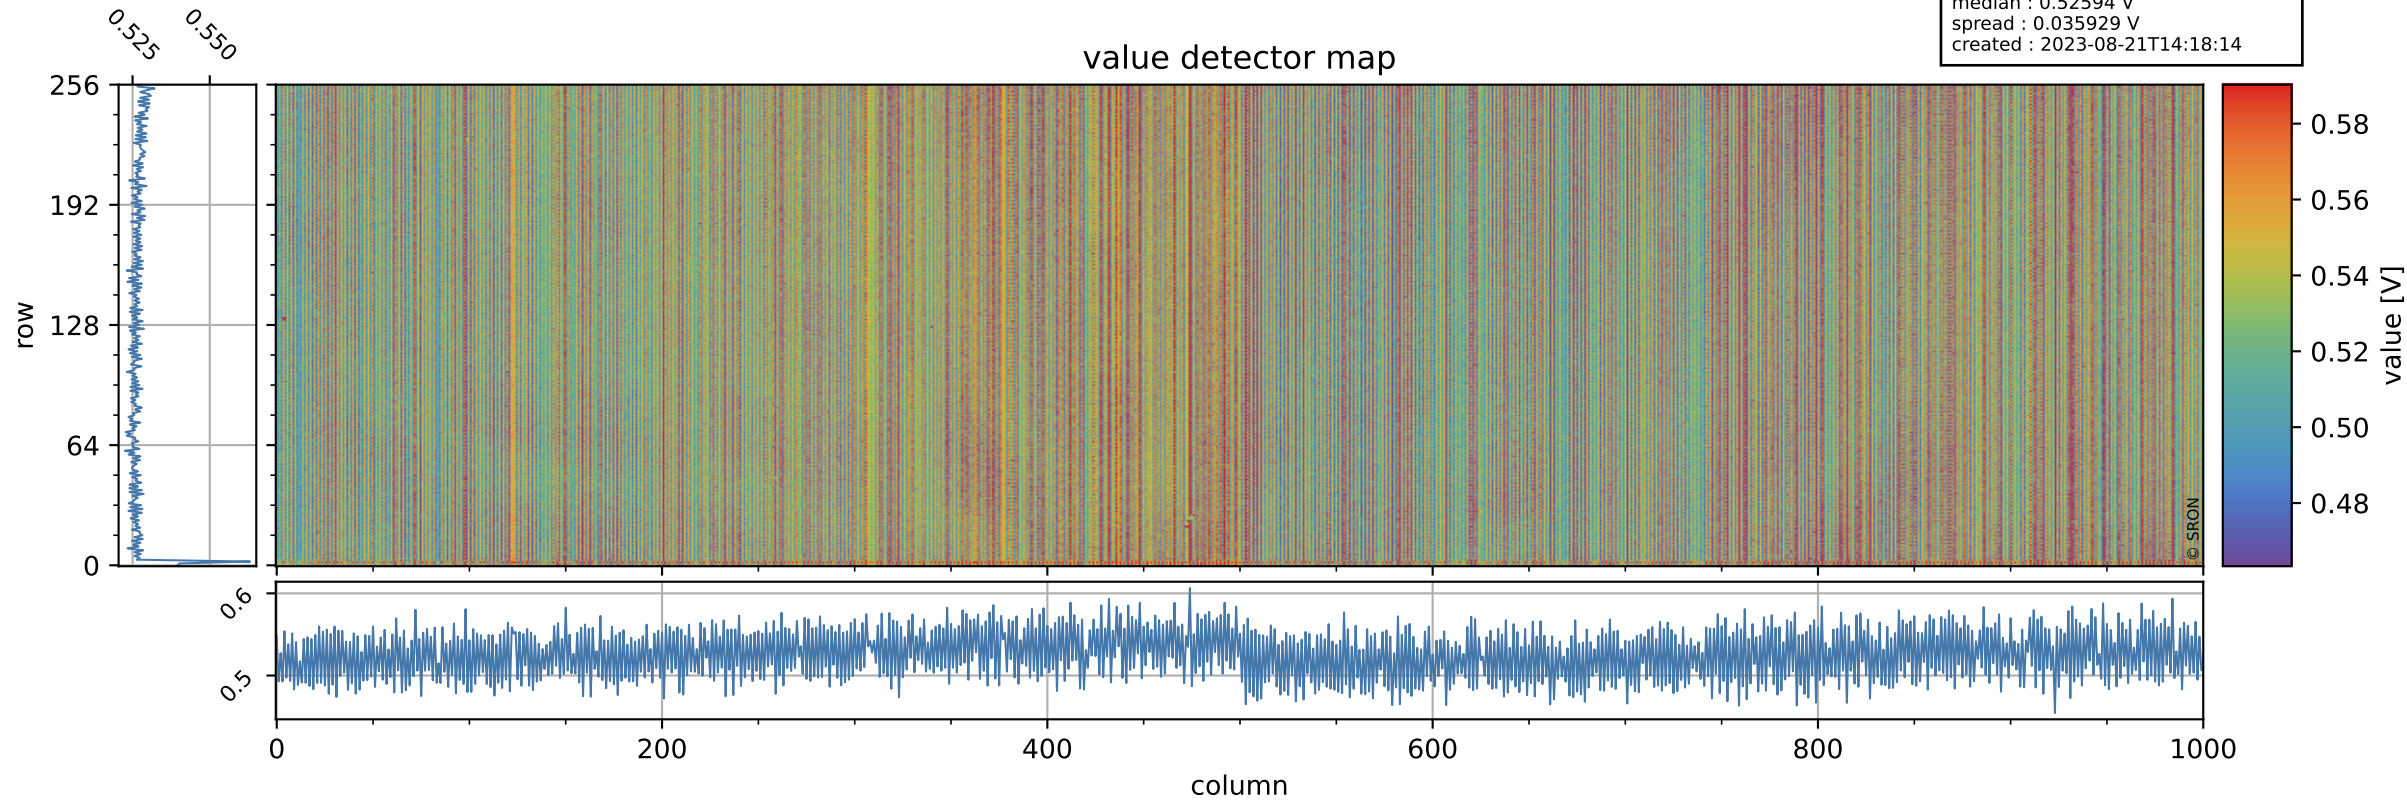

# Tropomi SWIR offset (official)

orbits : 18 in [4987, 5032]  
coverage : 2018-09-30 / 2018-10-03  
median : 0.52594 V  
spread : 0.035929 V  
created : 2023-08-21T14:18:14

## value detector map

# Tropomi SWIR offset (official)

orbits : 18 in [4987, 5032]  
coverage : 2018-09-30 / 2018-10-03  
median : 32.443  $\mu\text{V}$   
spread : 19.588  $\mu\text{V}$   
created : 2023-08-21T14:18:14

# Tropomi SWIR offset (official) ground-tracks of Sentinel-5P

orbits : 18 in [4987, 5032]  
coverage : 2018-09-30 / 2018-10-03  
created : 2023-08-21T14:18:15