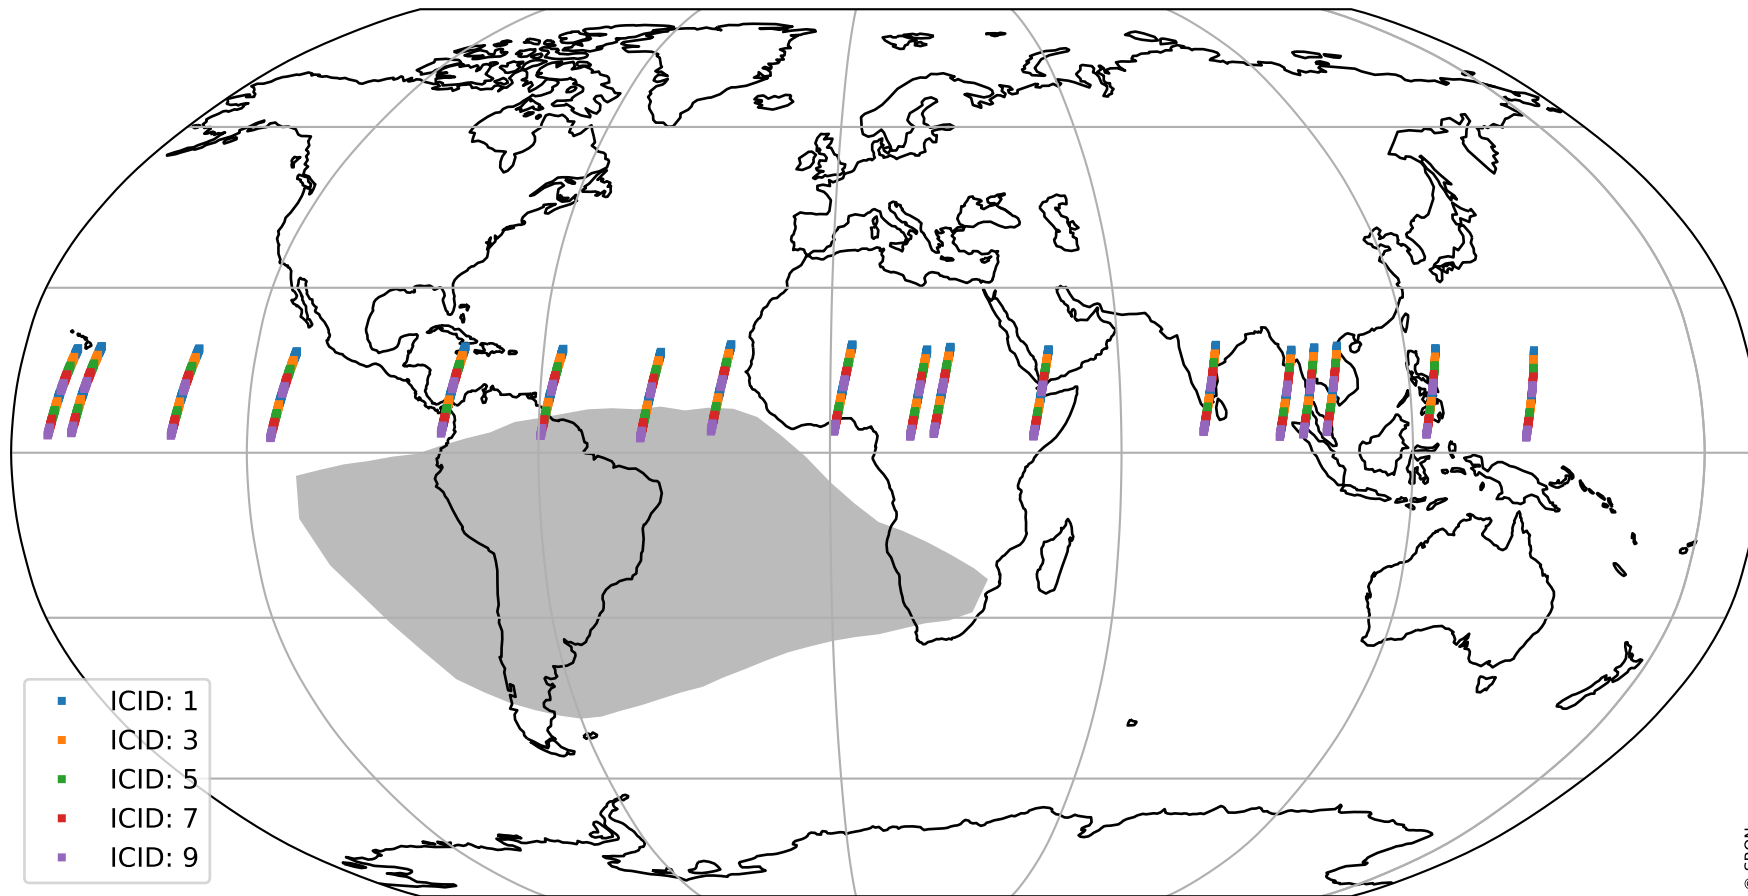

# Tropomi SWIR offset (official)

orbits : 18 in [4987, 5032]  
coverage : 2018-09-30 / 2018-10-03  
median : 32.443  $\mu\text{V}$   
spread : 19.588  $\mu\text{V}$   
created : 2023-08-21T14:18:14

# Tropomi SWIR offset (official)

orbits : 18 in [4987, 5032]  
coverage : 2018-09-30 / 2018-10-03  
median : -0.082414 mV  
spread : 0.32459 mV  
created : 2023-08-21T14:18:14

value compared with SWIR offset CKD

# Tropomi SWIR offset (official) ground-tracks of Sentinel-5P

orbits : 18 in [4987, 5032]  
coverage : 2018-09-30 / 2018-10-03  
created : 2023-08-21T14:18:15

# Tropomi SWIR offset (official)

orbits : [2827, 5032]  
coverage : 2018-04-30 / 2018-10-03  
created : 2023-08-21T14:18:15