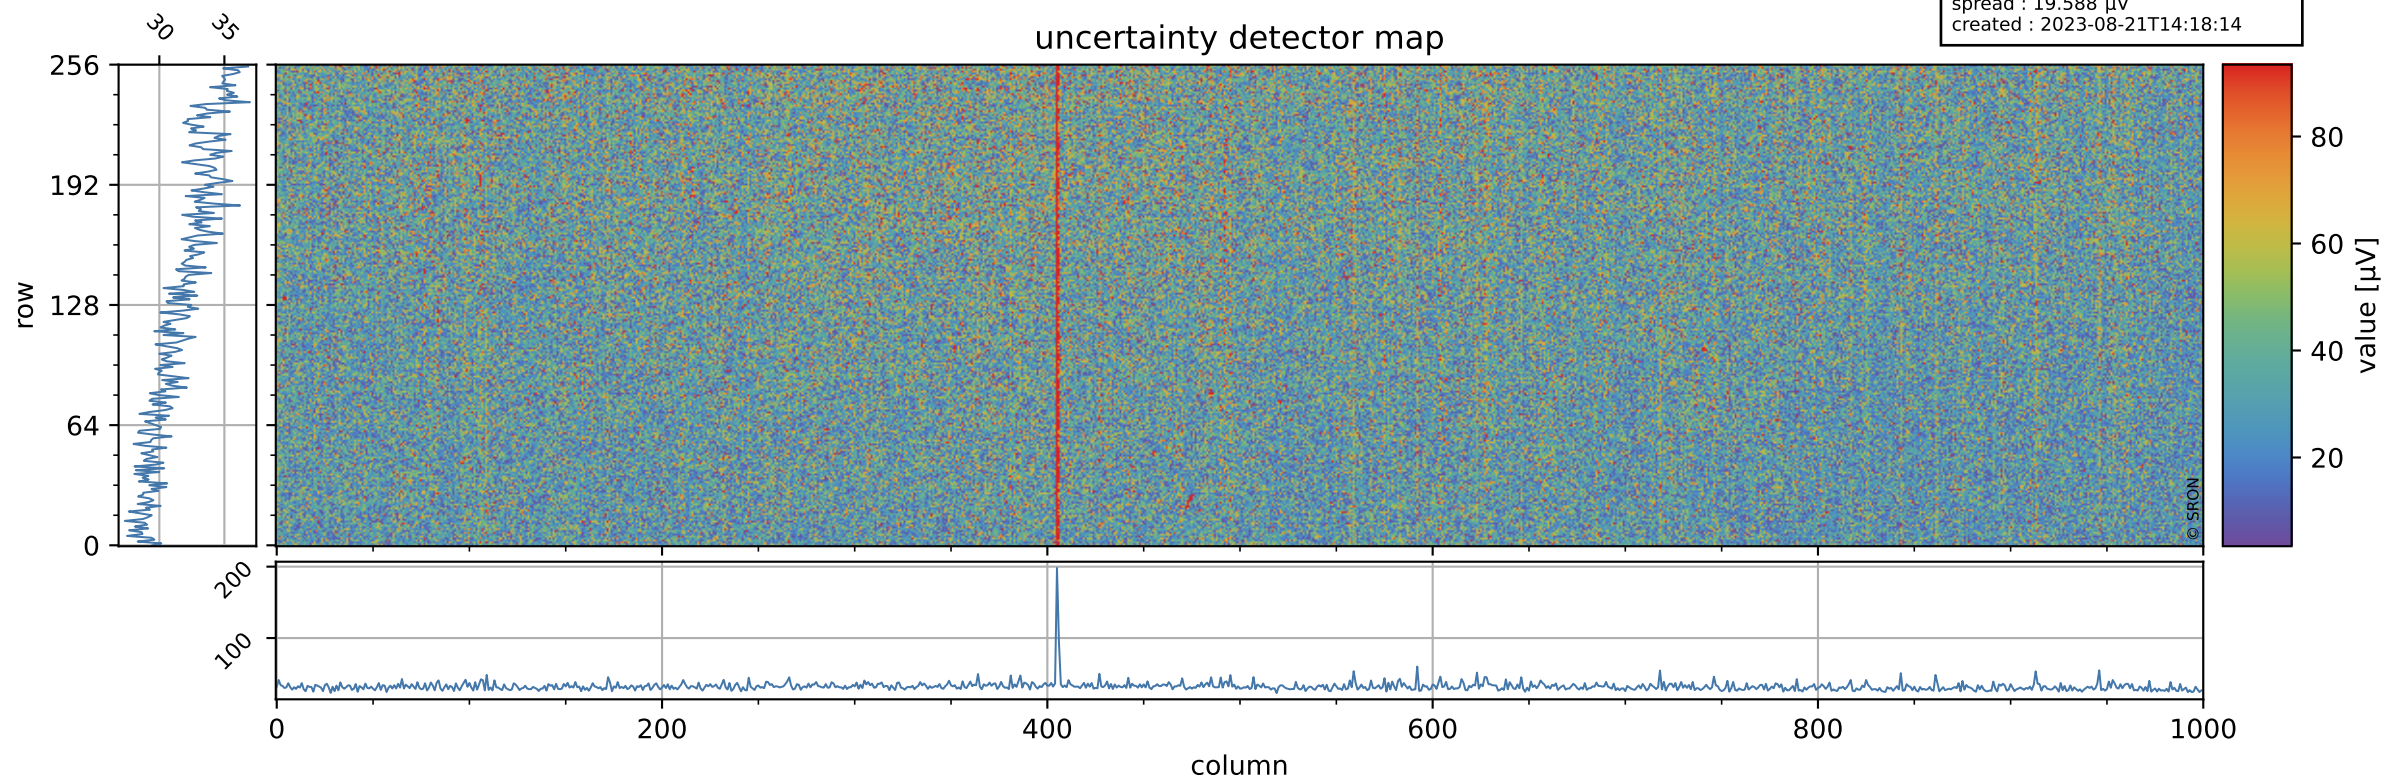

# Tropomi SWIR offset (official)

orbits : 18 in [4987, 5032]  
coverage : 2018-09-30 / 2018-10-03  
median : 0.52594 V  
spread : 0.035929 V  
created : 2023-08-21T14:18:14

## value detector map

# Tropomi SWIR offset (official)

orbits : 18 in [4987, 5032]  
coverage : 2018-09-30 / 2018-10-03  
median : 32.443  $\mu\text{V}$   
spread : 19.588  $\mu\text{V}$   
created : 2023-08-21T14:18:14

# Tropomi SWIR offset (official) ground-tracks of Sentinel-5P

orbits : 18 in [4987, 5032]  
coverage : 2018-09-30 / 2018-10-03  
created : 2023-08-21T14:18:15