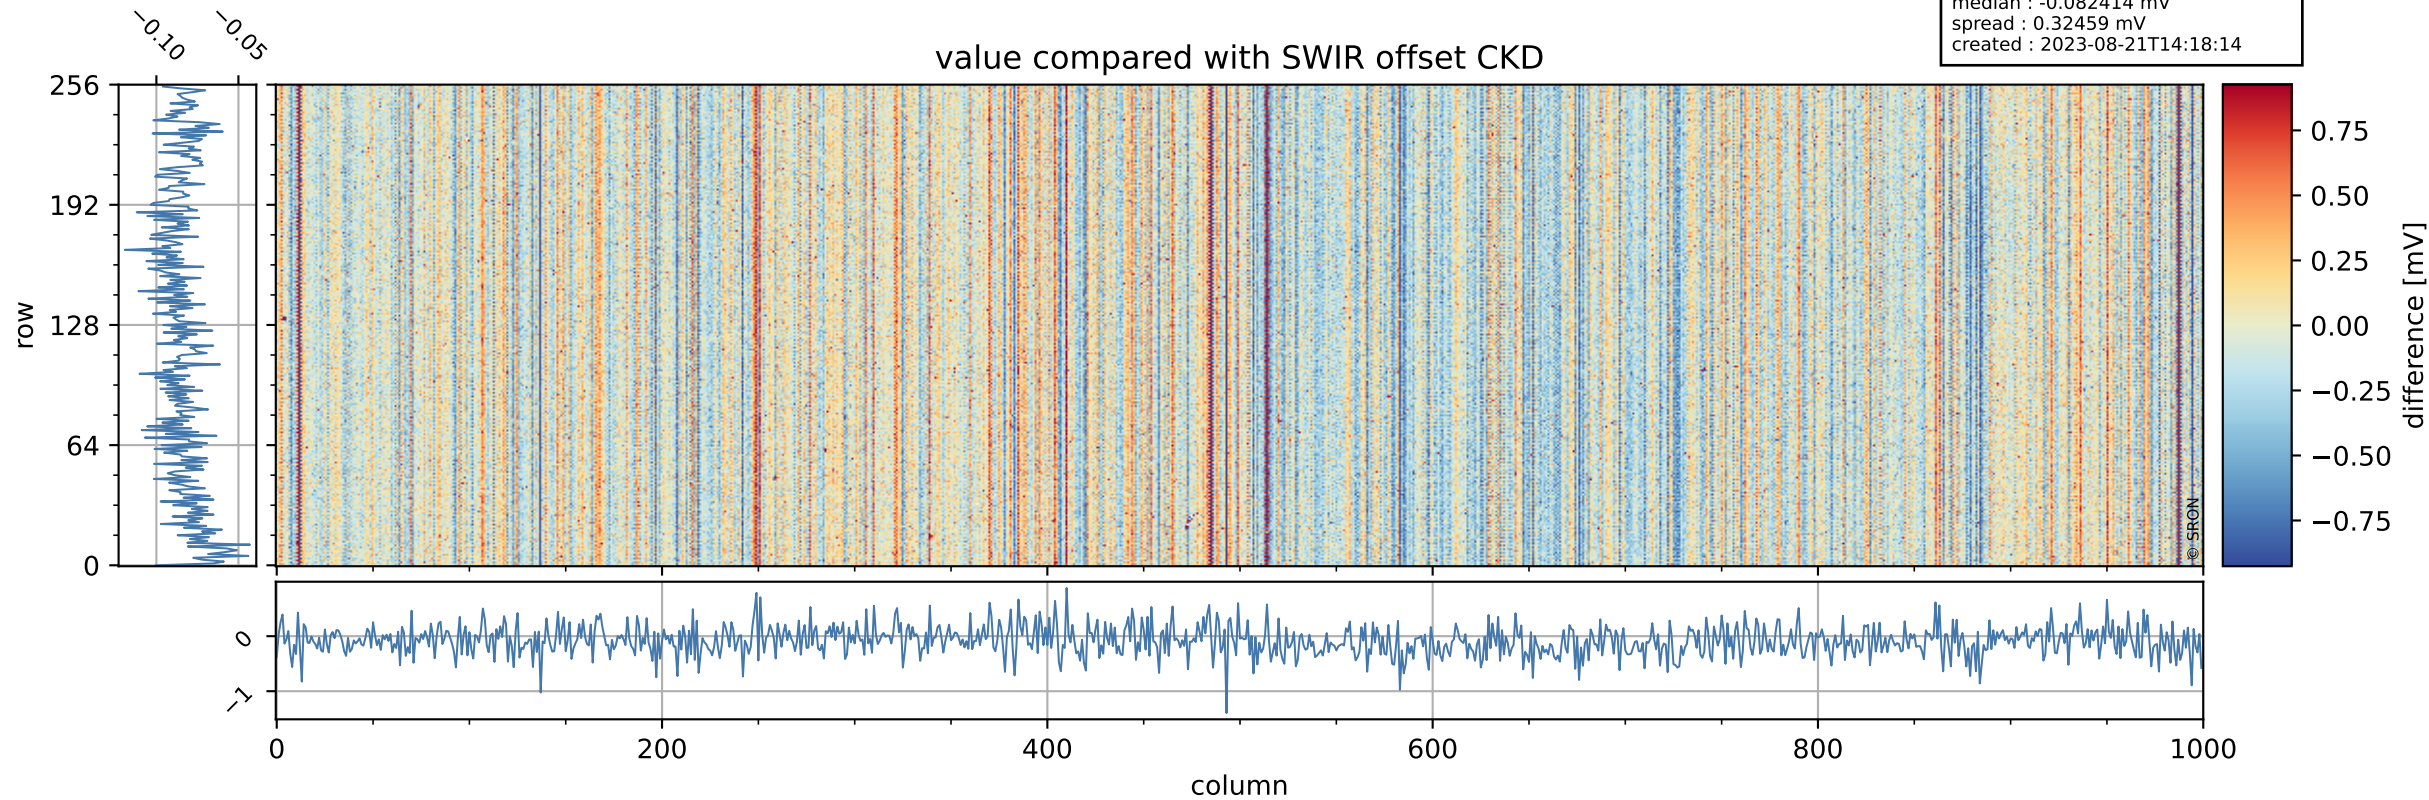

## value detector map

# Tropomi SWIR offset (official)

orbits : 18 in [4987, 5032]  
coverage : 2018-09-30 / 2018-10-03  
median : 32.443  $\mu\text{V}$   
spread : 19.588  $\mu\text{V}$   
created : 2023-08-21T14:18:14

# Tropomi SWIR offset (official)

orbits : 18 in [4987, 5032]  
coverage : 2018-09-30 / 2018-10-03  
median : -0.082414 mV  
spread : 0.32459 mV  
created : 2023-08-21T14:18:14

value compared with SWIR offset CKD

# Tropomi SWIR offset (official) ground-tracks of Sentinel-5P

orbits : 18 in [4987, 5032]  
coverage : 2018-09-30 / 2018-10-03  
created : 2023-08-21T14:18:15