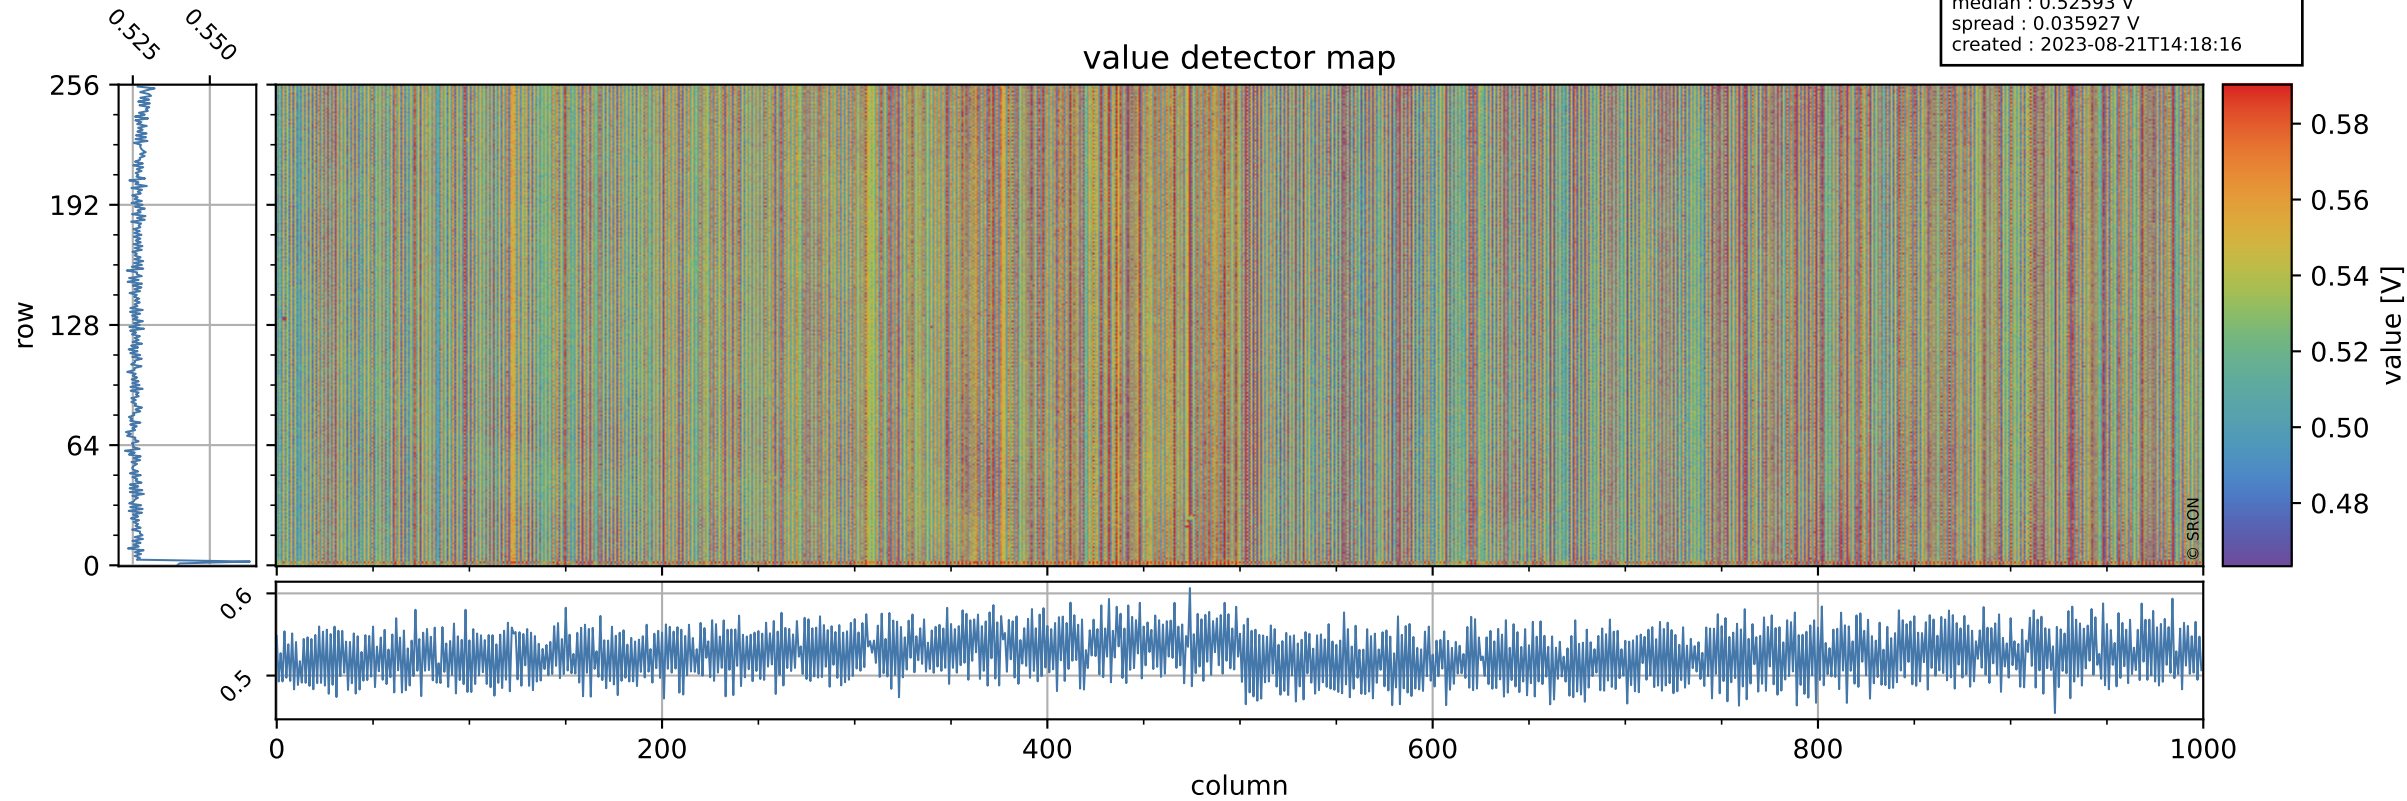

Tropomi SWIR offset (official)

orbits : 19 in [5002, 5047]
coverage : 2018-10-01 / 2018-10-04
median : 0.52593 V
spread : 0.035927 V
created : 2023-08-21T14:18:16

value detector map

Tropomi SWIR offset (official)

orbits : 19 in [5002, 5047]
coverage : 2018-10-01 / 2018-10-04
median : 31.632 μV
spread : 19.187 μV
created : 2023-08-21T14:18:16

Tropomi SWIR offset (official)

orbits : 19 in [5002, 5047]
coverage : 2018-10-01 / 2018-10-04
median : -0.085938 mV
spread : 0.32536 mV
created : 2023-08-21T14:18:16

value compared with SWIR offset CKD

Tropomi SWIR offset (official) ground-tracks of Sentinel-5P

orbits : 19 in [5002, 5047]
coverage : 2018-10-01 / 2018-10-04
created : 2023-08-21T14:18:17

Tropomi SWIR offset (official)

orbits : [2827, 5047]
coverage : 2018-04-30 / 2018-10-04
created : 2023-08-21T14:18:17

trend of detector median & temperatures