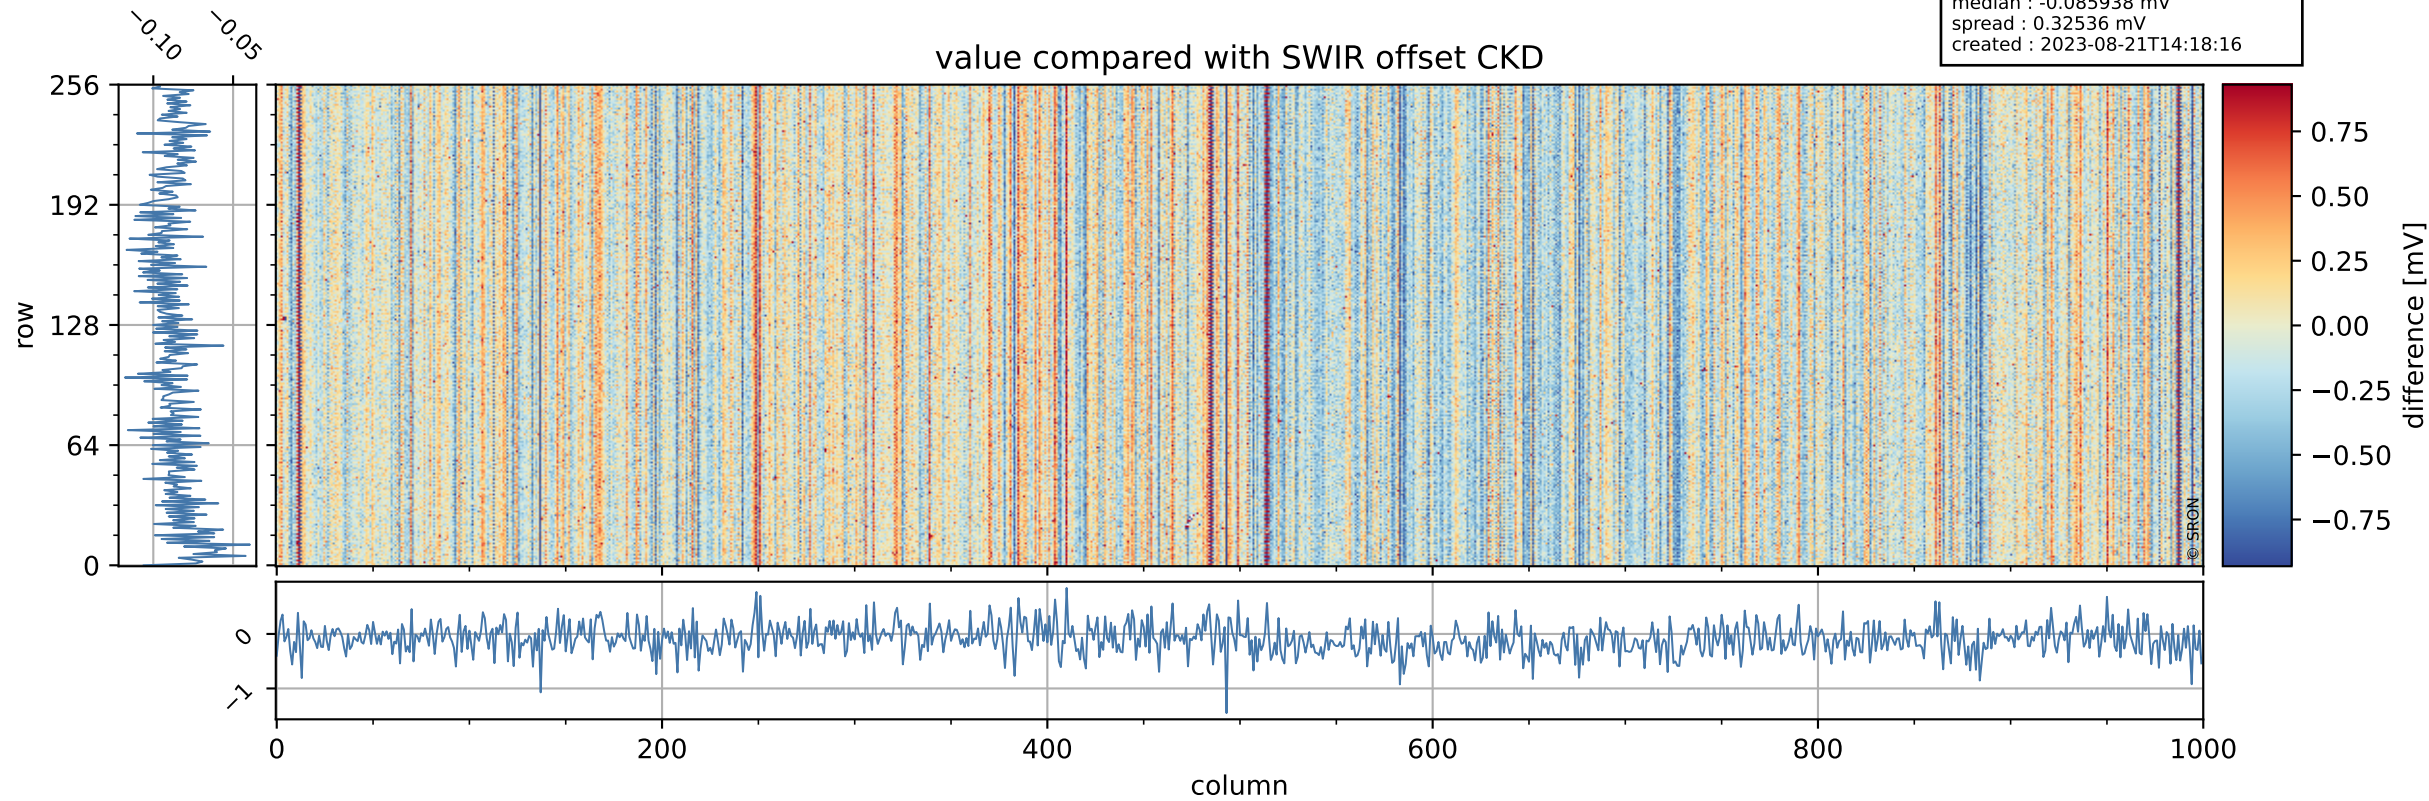

Tropomi SWIR offset (official)

orbits : 19 in [5002, 5047]
coverage : 2018-10-01 / 2018-10-04
median : 0.52593 V
spread : 0.035927 V
created : 2023-08-21T14:18:16

value detector map

Tropomi SWIR offset (official)

orbits : 19 in [5002, 5047]
coverage : 2018-10-01 / 2018-10-04
median : 31.632 μV
spread : 19.187 μV
created : 2023-08-21T14:18:16

Tropomi SWIR offset (official)

orbits : 19 in [5002, 5047]
coverage : 2018-10-01 / 2018-10-04
median : -0.085938 mV
spread : 0.32536 mV
created : 2023-08-21T14:18:16

value compared with SWIR offset CKD

Tropomi SWIR offset (official) ground-tracks of Sentinel-5P

orbits : 19 in [5002, 5047]
coverage : 2018-10-01 / 2018-10-04
created : 2023-08-21T14:18:17

Tropomi SWIR offset (official)

orbits : [2827, 5047]
coverage : 2018-04-30 / 2018-10-04
created : 2023-08-21T14:18:17

trend of detector median & temperatures