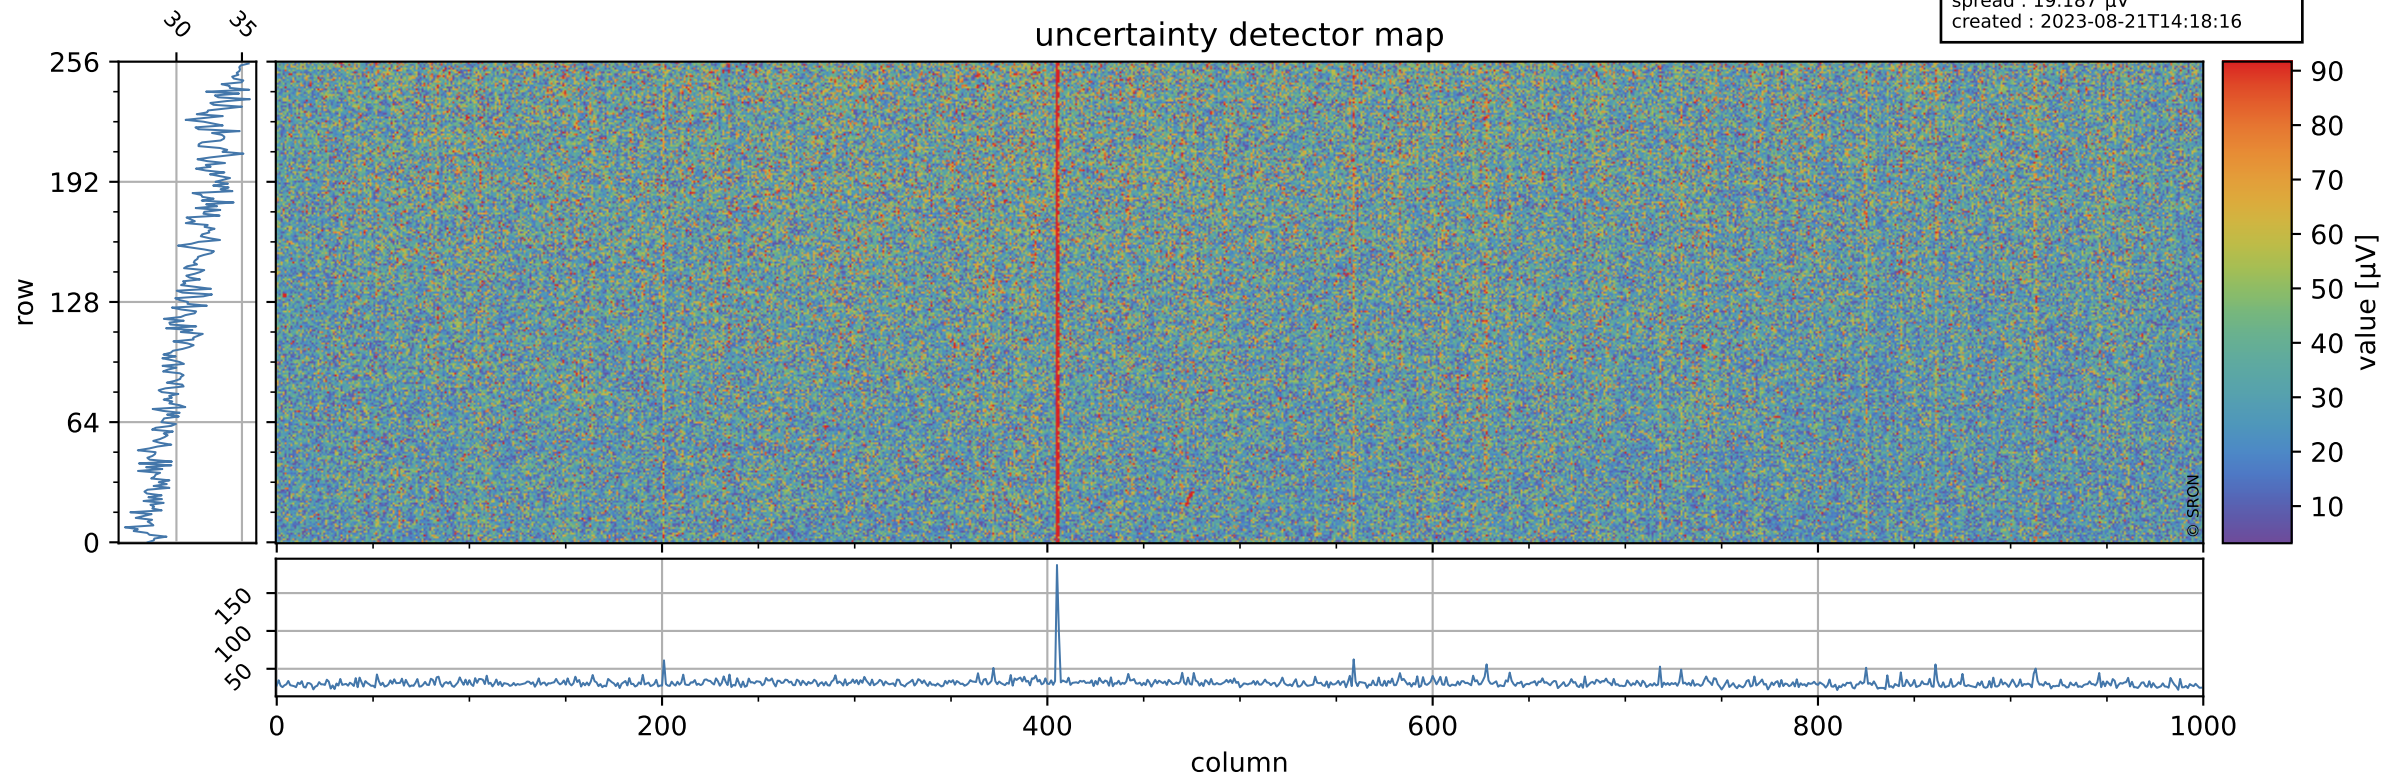

Tropomi SWIR offset (official)

orbits : 19 in [5002, 5047]
coverage : 2018-10-01 / 2018-10-04
median : 0.52593 V
spread : 0.035927 V
created : 2023-08-21T14:18:16

value detector map

Tropomi SWIR offset (official)

orbits : 19 in [5002, 5047]
coverage : 2018-10-01 / 2018-10-04
median : 31.632 μV
spread : 19.187 μV
created : 2023-08-21T14:18:16

Tropomi SWIR offset (official)

orbits : 19 in [5002, 5047]
coverage : 2018-10-01 / 2018-10-04
median : -0.085938 mV
spread : 0.32536 mV
created : 2023-08-21T14:18:16

value compared with SWIR offset CKD

Tropomi SWIR offset (official) ground-tracks of Sentinel-5P

orbits : 19 in [5002, 5047]
coverage : 2018-10-01 / 2018-10-04
created : 2023-08-21T14:18:17

Tropomi SWIR offset (official)

orbits : [2827, 5047]
coverage : 2018-04-30 / 2018-10-04
created : 2023-08-21T14:18:17

trend of detector median & temperatures