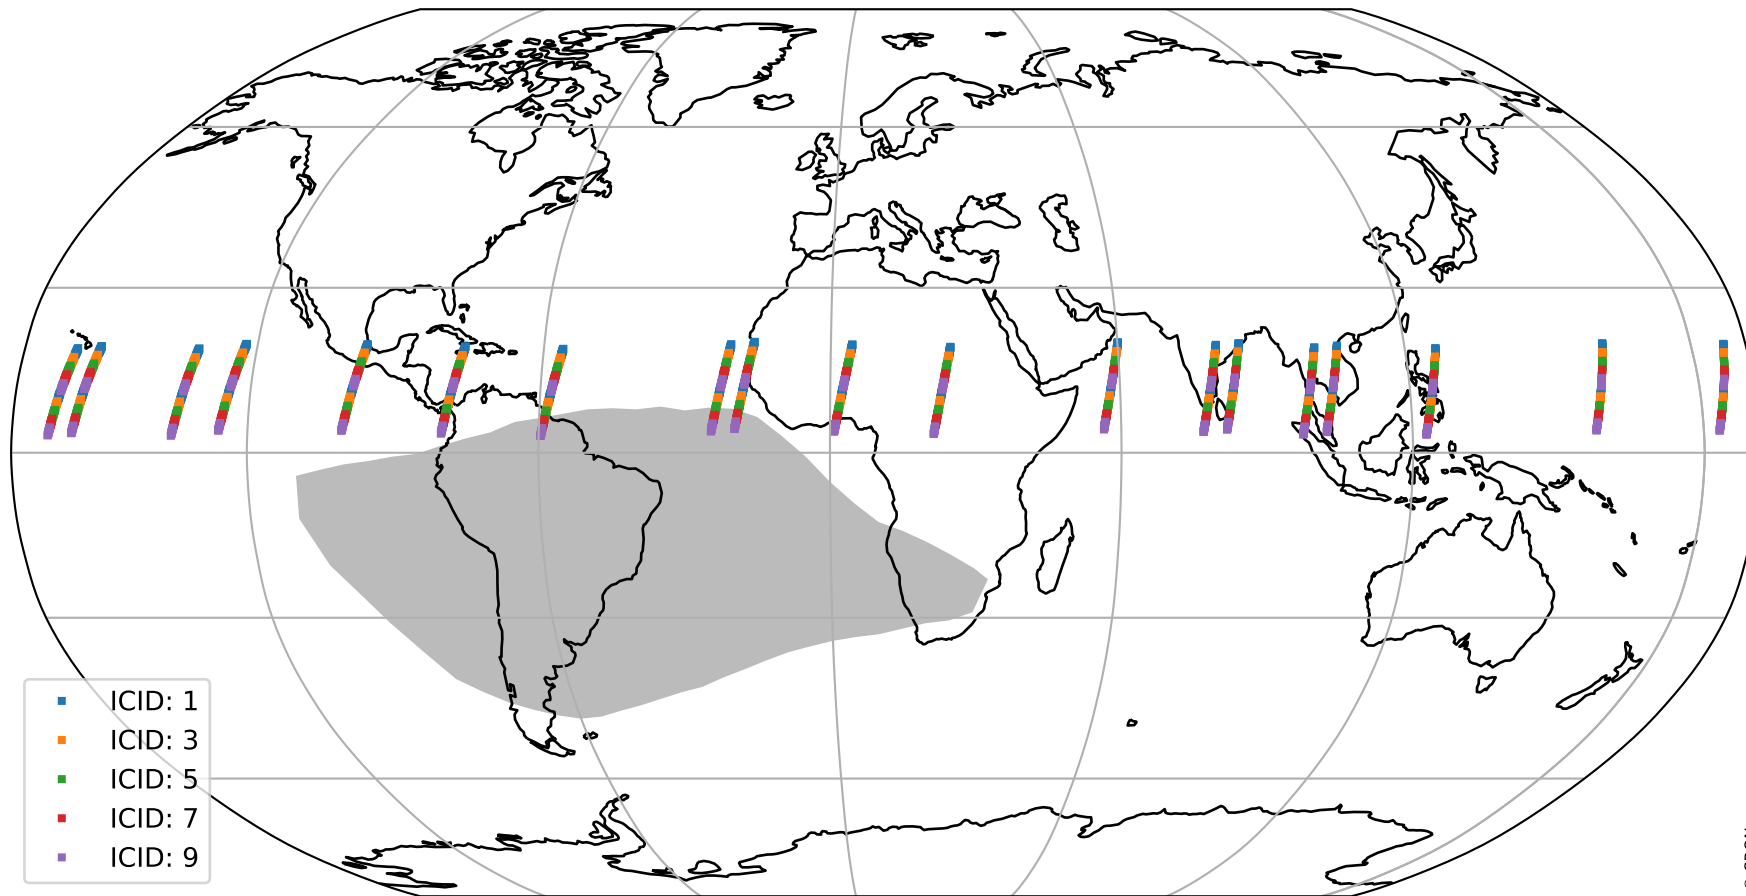

Tropomi SWIR offset (official)

orbits : 19 in [5002, 5047]
coverage : 2018-10-01 / 2018-10-04
median : 0.52593 V
spread : 0.035927 V
created : 2023-08-21T14:18:16

value detector map

Tropomi SWIR offset (official)

orbits : 19 in [5002, 5047]
coverage : 2018-10-01 / 2018-10-04
median : 31.632 μV
spread : 19.187 μV
created : 2023-08-21T14:18:16

Tropomi SWIR offset (official)

orbits : 19 in [5002, 5047]
coverage : 2018-10-01 / 2018-10-04
median : -0.085938 mV
spread : 0.32536 mV
created : 2023-08-21T14:18:16

value compared with SWIR offset CKD

Tropomi SWIR offset (official) ground-tracks of Sentinel-5P

orbits : 19 in [5002, 5047]
coverage : 2018-10-01 / 2018-10-04
created : 2023-08-21T14:18:17

Tropomi SWIR offset (official)

orbits : [2827, 5047]
coverage : 2018-04-30 / 2018-10-04
created : 2023-08-21T14:18:17

trend of detector median & temperatures