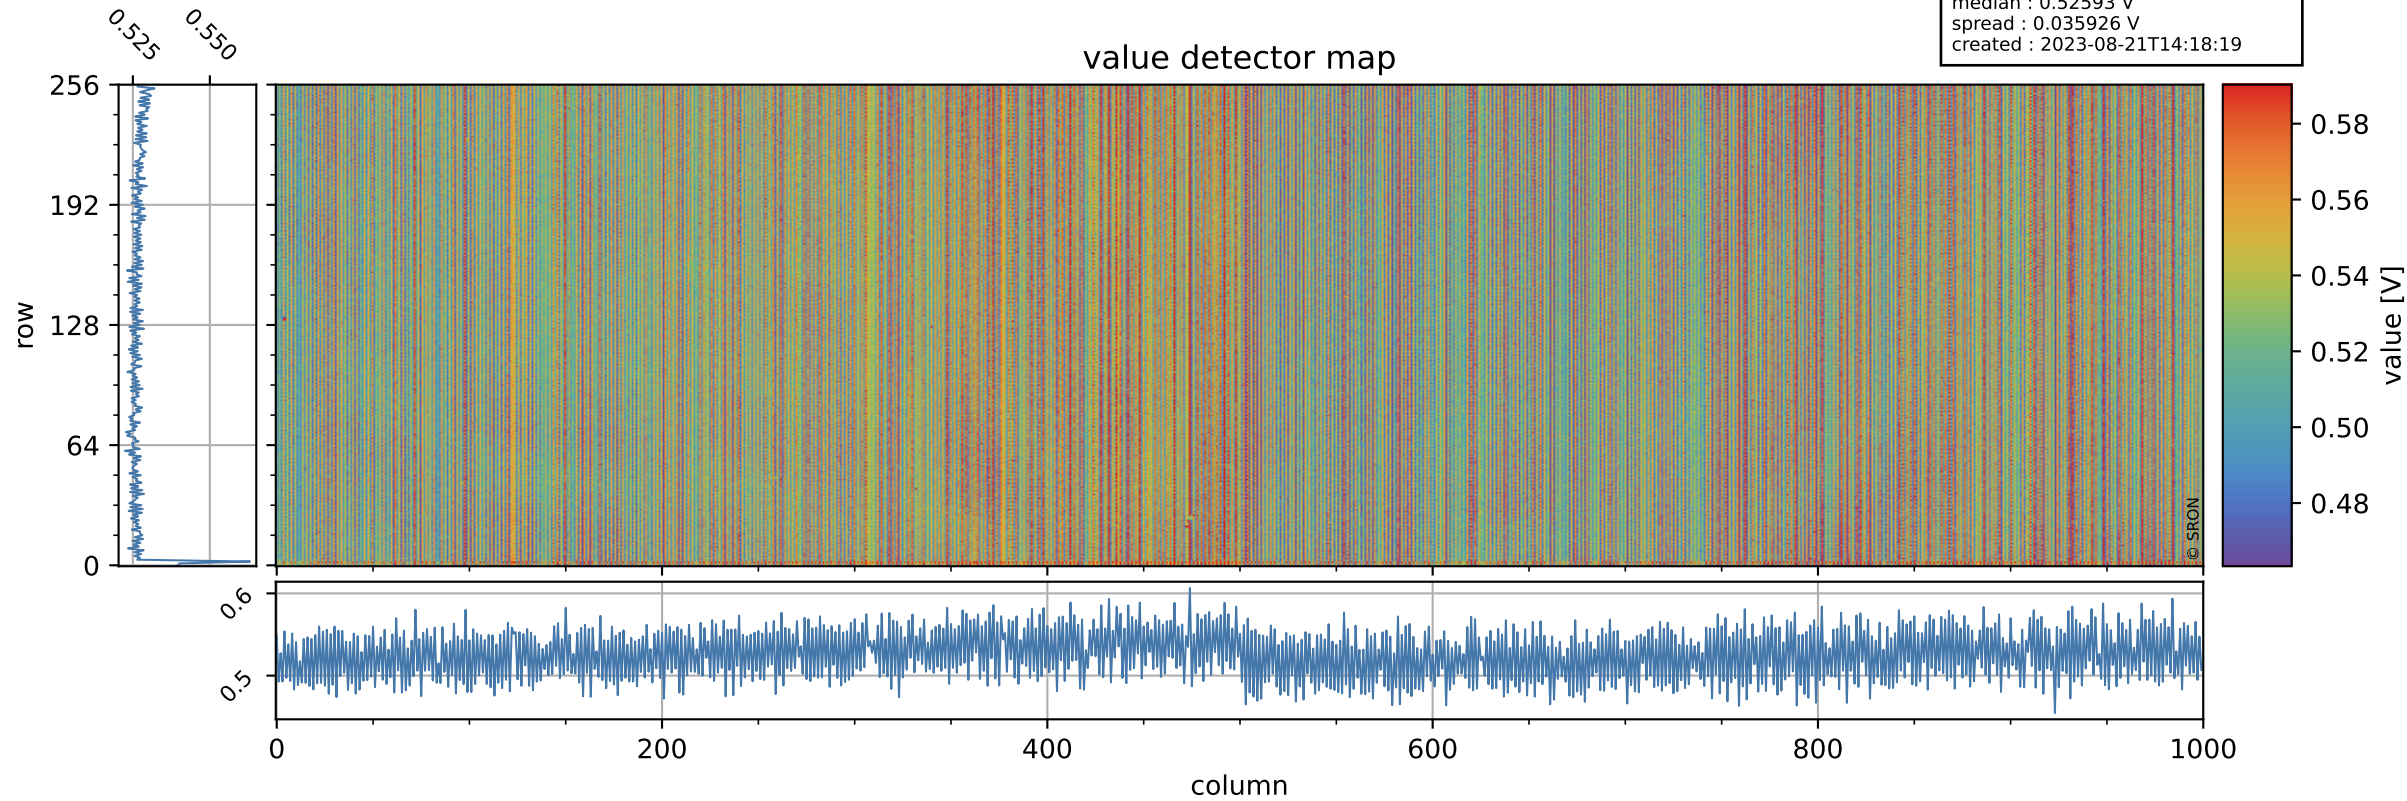

Tropomi SWIR offset (official)

orbits : 20 in [5032, 5077]
coverage : 2018-10-03 / 2018-10-06
median : 0.52593 V
spread : 0.035926 V
created : 2023-08-21T14:18:19

value detector map

Tropomi SWIR offset (official)

orbits : 20 in [5032, 5077]
coverage : 2018-10-03 / 2018-10-06
median : 30.785 μV
spread : 18.659 μV
created : 2023-08-21T14:18:20

Tropomi SWIR offset (official)

orbits : 20 in [5032, 5077]
coverage : 2018-10-03 / 2018-10-06
median : -0.085067 mV
spread : 0.32544 mV
created : 2023-08-21T14:18:20

value compared with SWIR offset CKD

Tropomi SWIR offset (official) ground-tracks of Sentinel-5P

orbits : 20 in [5032, 5077]
coverage : 2018-10-03 / 2018-10-06
created : 2023-08-21T14:18:20

Tropomi SWIR offset (official)

orbits : [2827, 5077]
coverage : 2018-04-30 / 2018-10-06
created : 2023-08-21T14:18:21

trend of detector median & temperatures