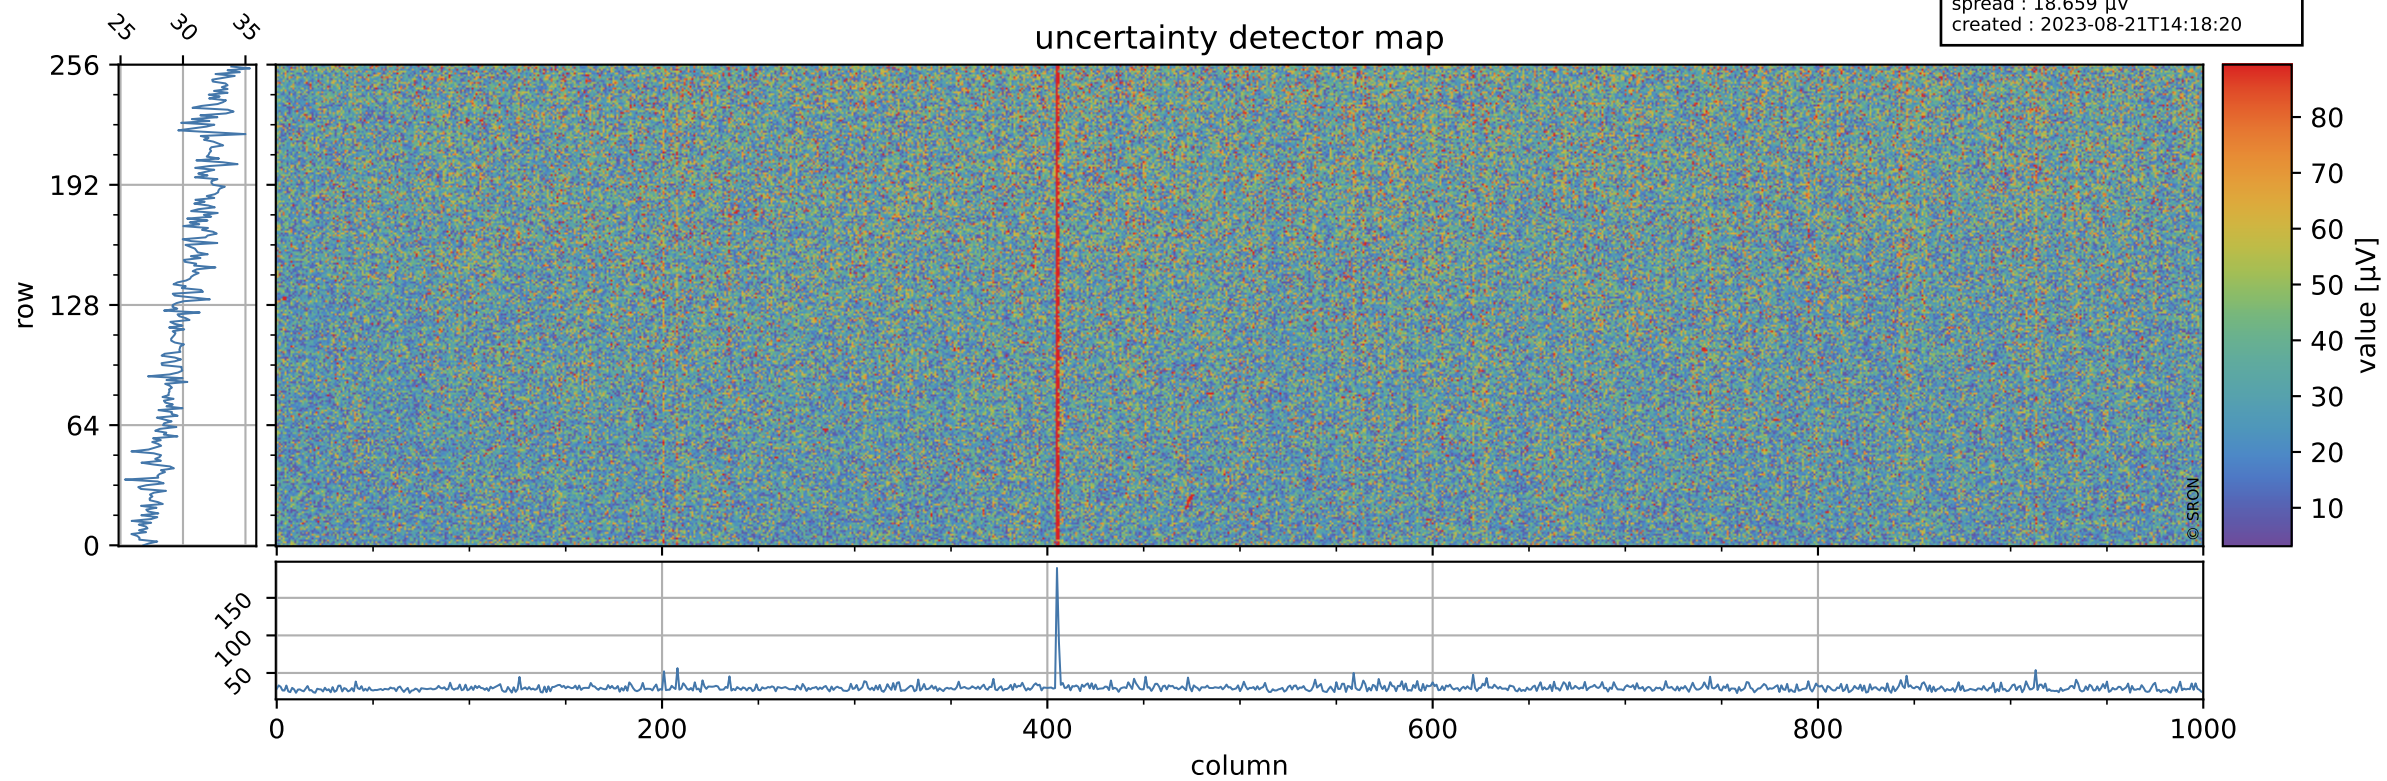

Tropomi SWIR offset (official)

orbits : 20 in [5032, 5077]
coverage : 2018-10-03 / 2018-10-06
median : 0.52593 V
spread : 0.035926 V
created : 2023-08-21T14:18:19

value detector map

Tropomi SWIR offset (official)

orbits : 20 in [5032, 5077]
coverage : 2018-10-03 / 2018-10-06
median : 30.785 μV
spread : 18.659 μV
created : 2023-08-21T14:18:20

Tropomi SWIR offset (official)

orbits : 20 in [5032, 5077]
coverage : 2018-10-03 / 2018-10-06
median : -0.085067 mV
spread : 0.32544 mV
created : 2023-08-21T14:18:20

value compared with SWIR offset CKD

Tropomi SWIR offset (official) ground-tracks of Sentinel-5P

orbits : 20 in [5032, 5077]
coverage : 2018-10-03 / 2018-10-06
created : 2023-08-21T14:18:20

Tropomi SWIR offset (official)

orbits : [2827, 5077]
coverage : 2018-04-30 / 2018-10-06
created : 2023-08-21T14:18:21

trend of detector median & temperatures