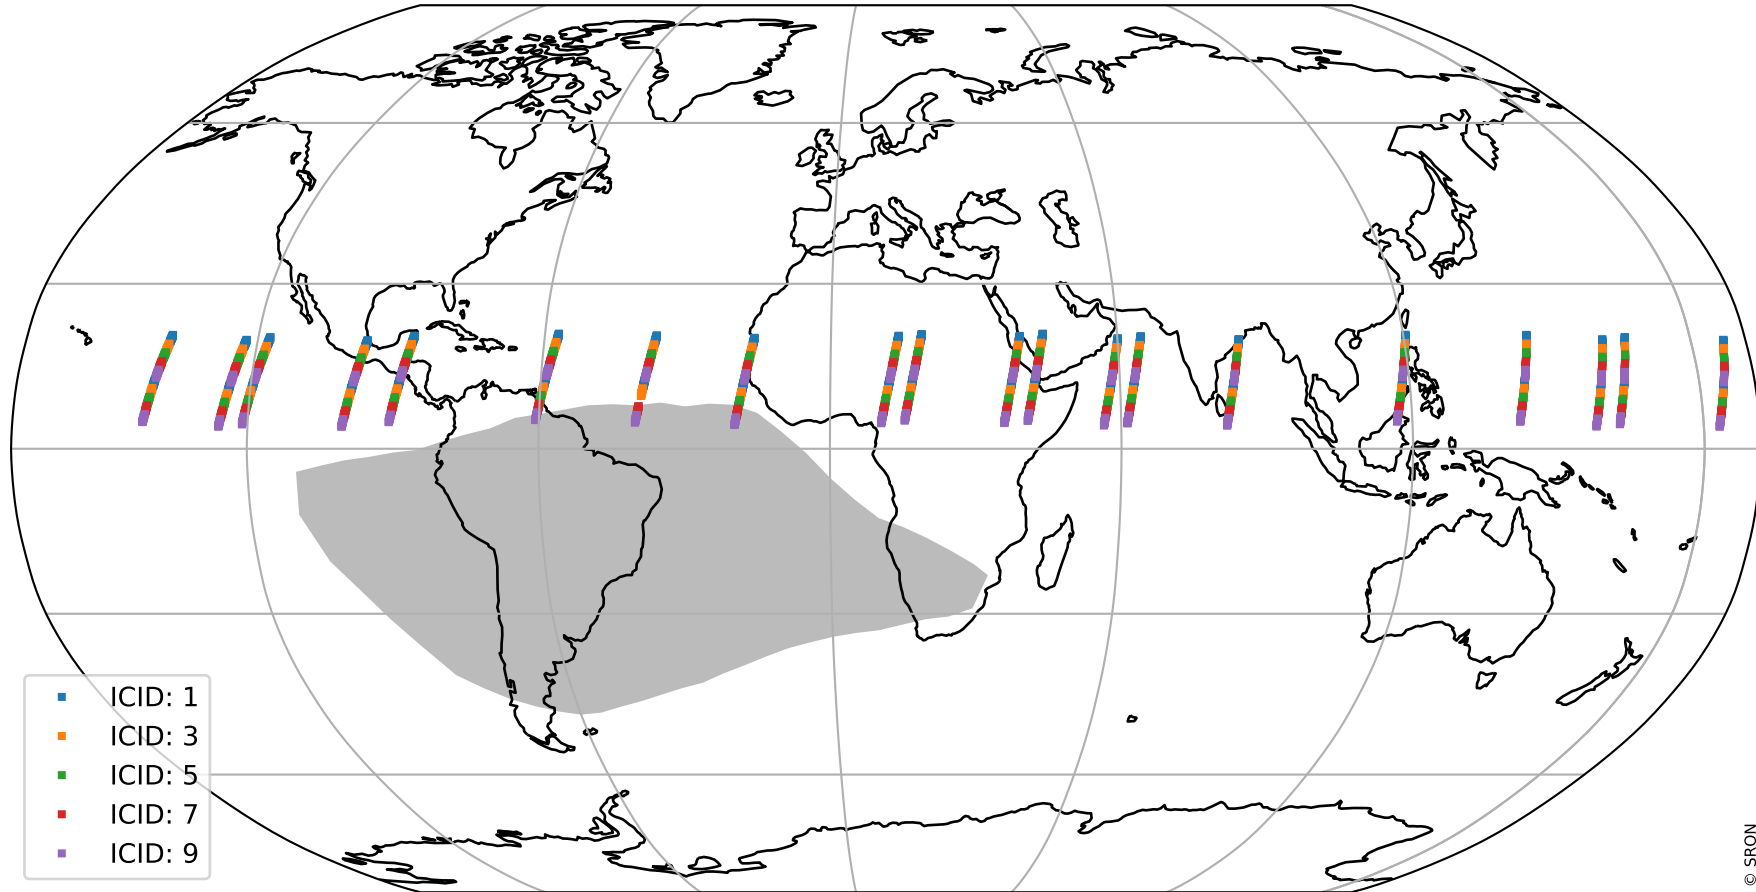

Tropomi SWIR offset (official)

orbits : 20 in [5032, 5077]
coverage : 2018-10-03 / 2018-10-06
median : 0.52593 V
spread : 0.035926 V
created : 2023-08-21T14:18:19

value detector map

Tropomi SWIR offset (official)

orbits : 20 in [5032, 5077]
coverage : 2018-10-03 / 2018-10-06
median : 30.785 μV
spread : 18.659 μV
created : 2023-08-21T14:18:20

Tropomi SWIR offset (official)

orbits : 20 in [5032, 5077]
coverage : 2018-10-03 / 2018-10-06
median : -0.085067 mV
spread : 0.32544 mV
created : 2023-08-21T14:18:20

value compared with SWIR offset CKD

Tropomi SWIR offset (official) ground-tracks of Sentinel-5P

orbits : 20 in [5032, 5077]
coverage : 2018-10-03 / 2018-10-06
created : 2023-08-21T14:18:20

Tropomi SWIR offset (official)

orbits : [2827, 5077]
coverage : 2018-04-30 / 2018-10-06
created : 2023-08-21T14:18:21

trend of detector median & temperatures