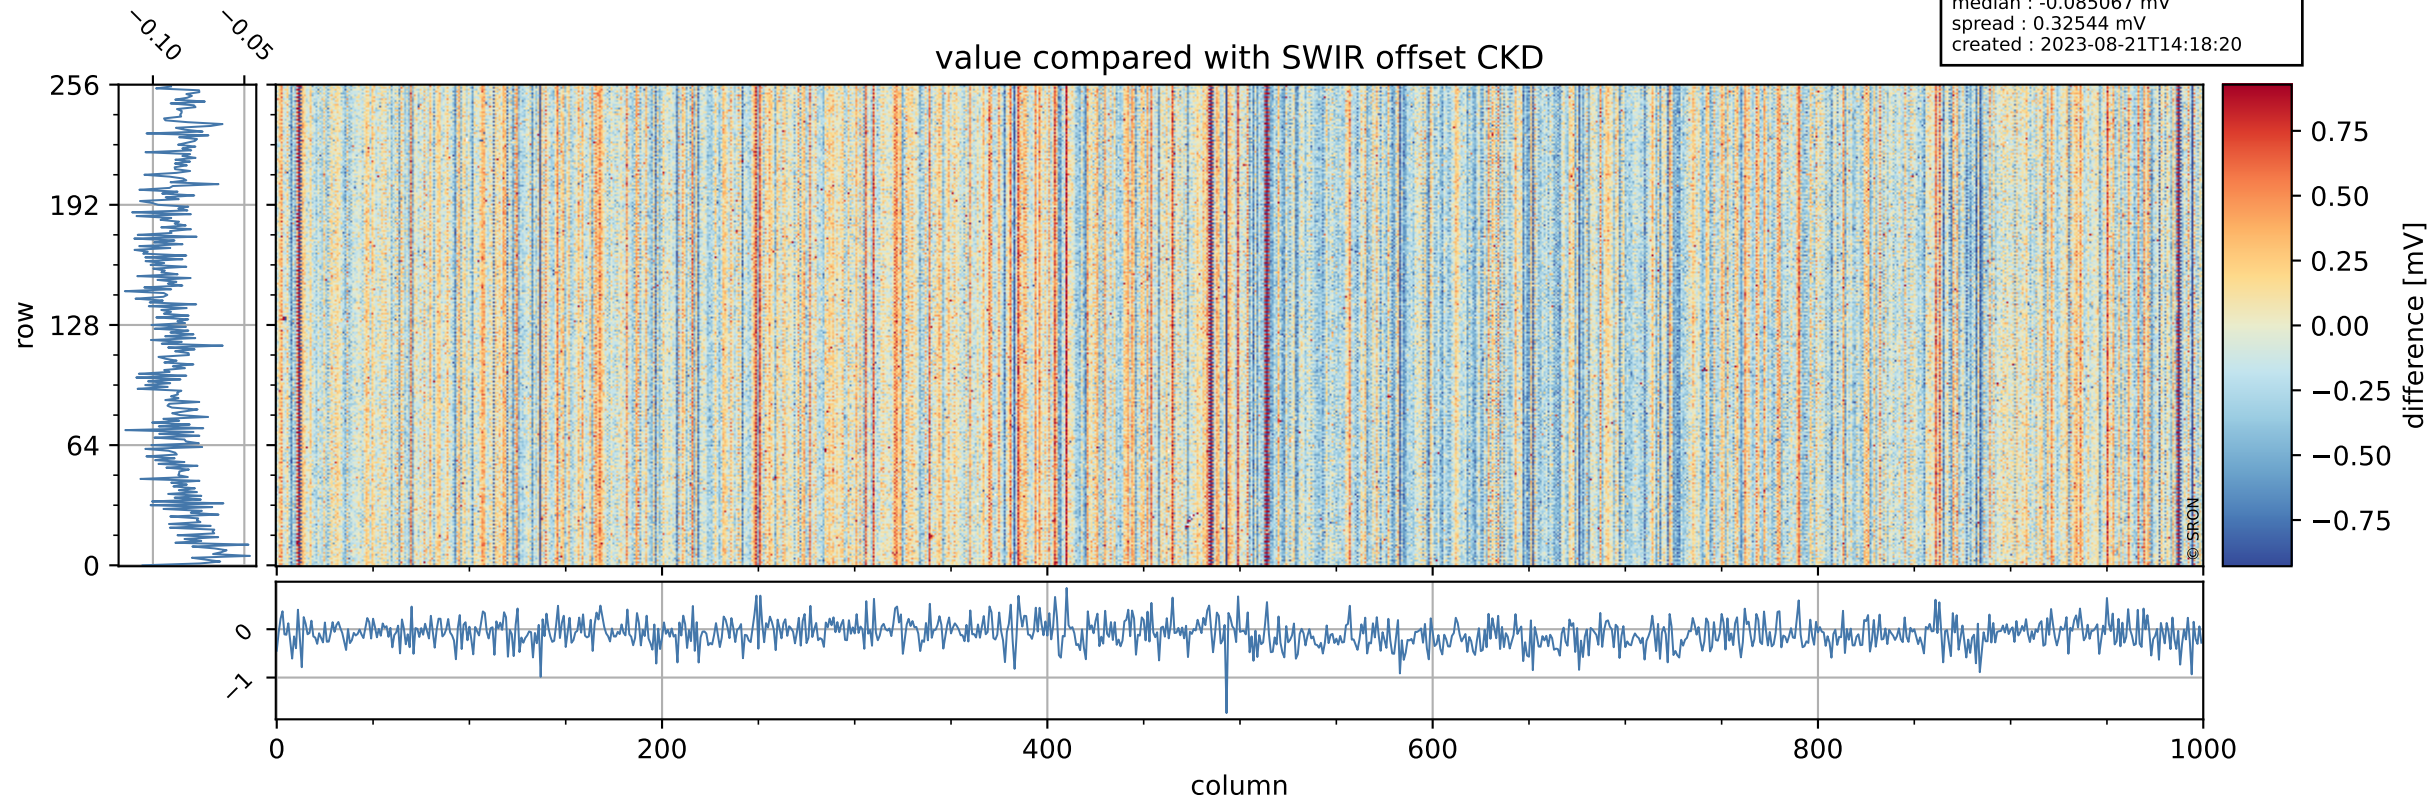

Tropomi SWIR offset (official)

orbits : 20 in [5032, 5077]
coverage : 2018-10-03 / 2018-10-06
median : 0.52593 V
spread : 0.035926 V
created : 2023-08-21T14:18:19

value detector map

Tropomi SWIR offset (official)

orbits : 20 in [5032, 5077]
coverage : 2018-10-03 / 2018-10-06
median : 30.785 μV
spread : 18.659 μV
created : 2023-08-21T14:18:20

Tropomi SWIR offset (official)

orbits : 20 in [5032, 5077]
coverage : 2018-10-03 / 2018-10-06
median : -0.085067 mV
spread : 0.32544 mV
created : 2023-08-21T14:18:20

value compared with SWIR offset CKD

Tropomi SWIR offset (official) ground-tracks of Sentinel-5P

orbits : 20 in [5032, 5077]
coverage : 2018-10-03 / 2018-10-06
created : 2023-08-21T14:18:20

Tropomi SWIR offset (official)

orbits : [2827, 5077]
coverage : 2018-04-30 / 2018-10-06
created : 2023-08-21T14:18:21

trend of detector median & temperatures