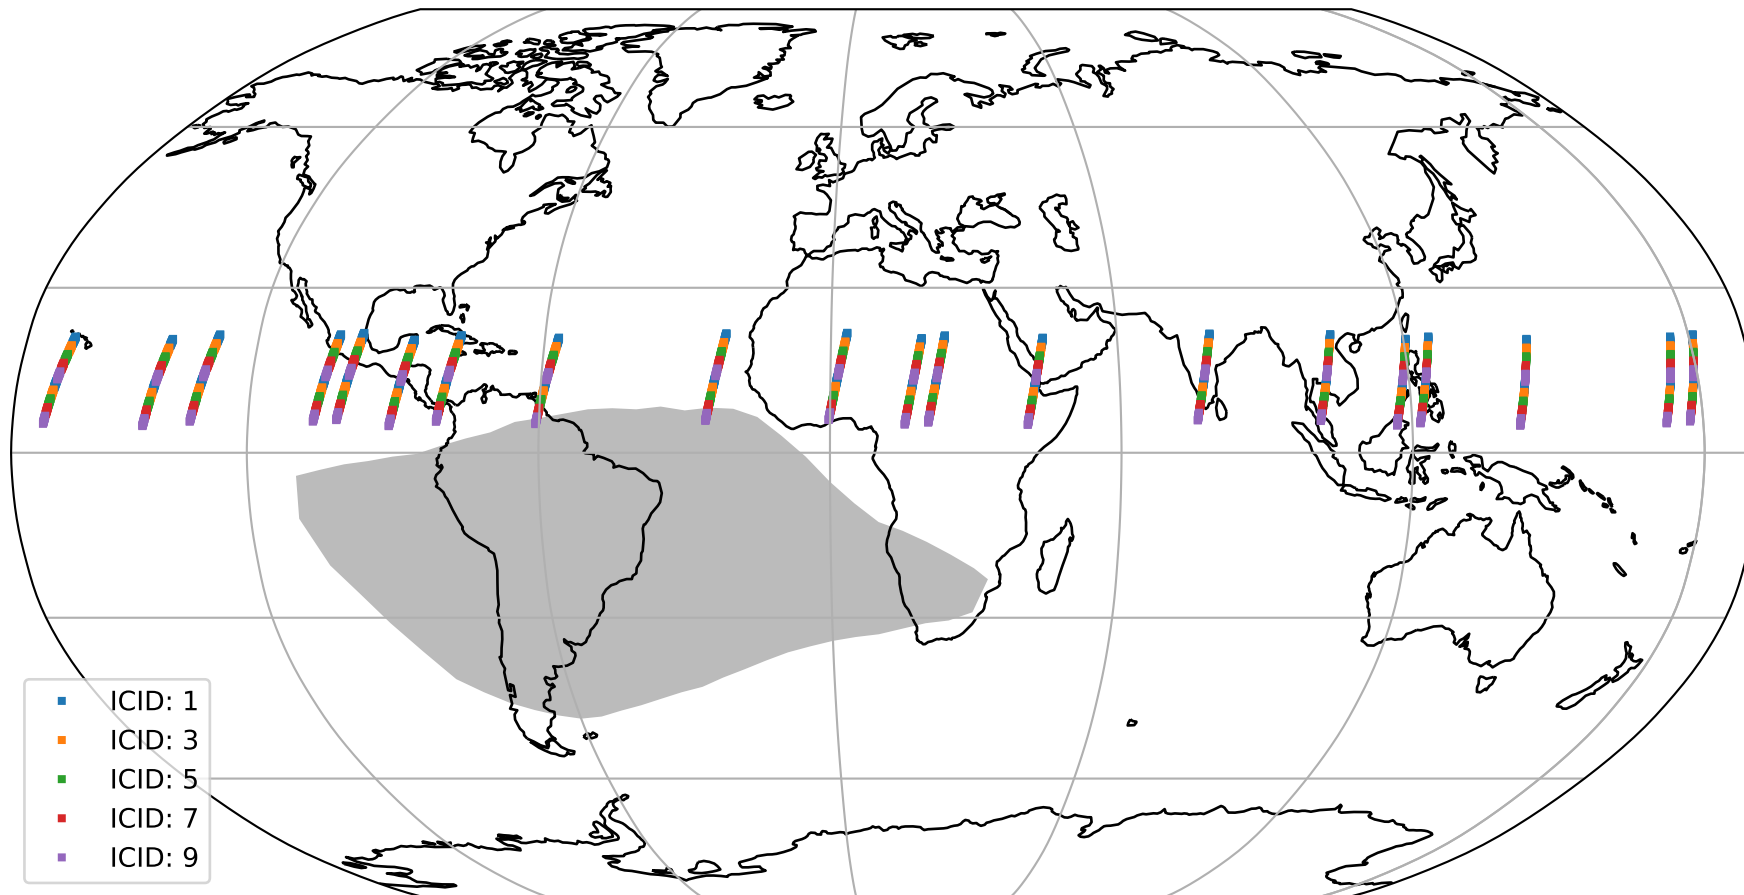

# Tropomi SWIR offset (official)

orbits : 20 in [5062, 5107]  
coverage : 2018-10-05 / 2018-10-08  
median : 29.886  $\mu\text{V}$   
spread : 18.229  $\mu\text{V}$   
created : 2023-08-21T14:18:23

# Tropomi SWIR offset (official)

orbits : 20 in [5062, 5107]  
coverage : 2018-10-05 / 2018-10-08  
median : -0.074539 mV  
spread : 0.32223 mV  
created : 2023-08-21T14:18:24

value compared with SWIR offset CKD

# Tropomi SWIR offset (official) ground-tracks of Sentinel-5P

orbits : 20 in [5062, 5107]  
coverage : 2018-10-05 / 2018-10-08  
created : 2023-08-21T14:18:24

# Tropomi SWIR offset (official)

orbits : [2827, 5107]  
coverage : 2018-04-30 / 2018-10-08  
created : 2023-08-21T14:18:24