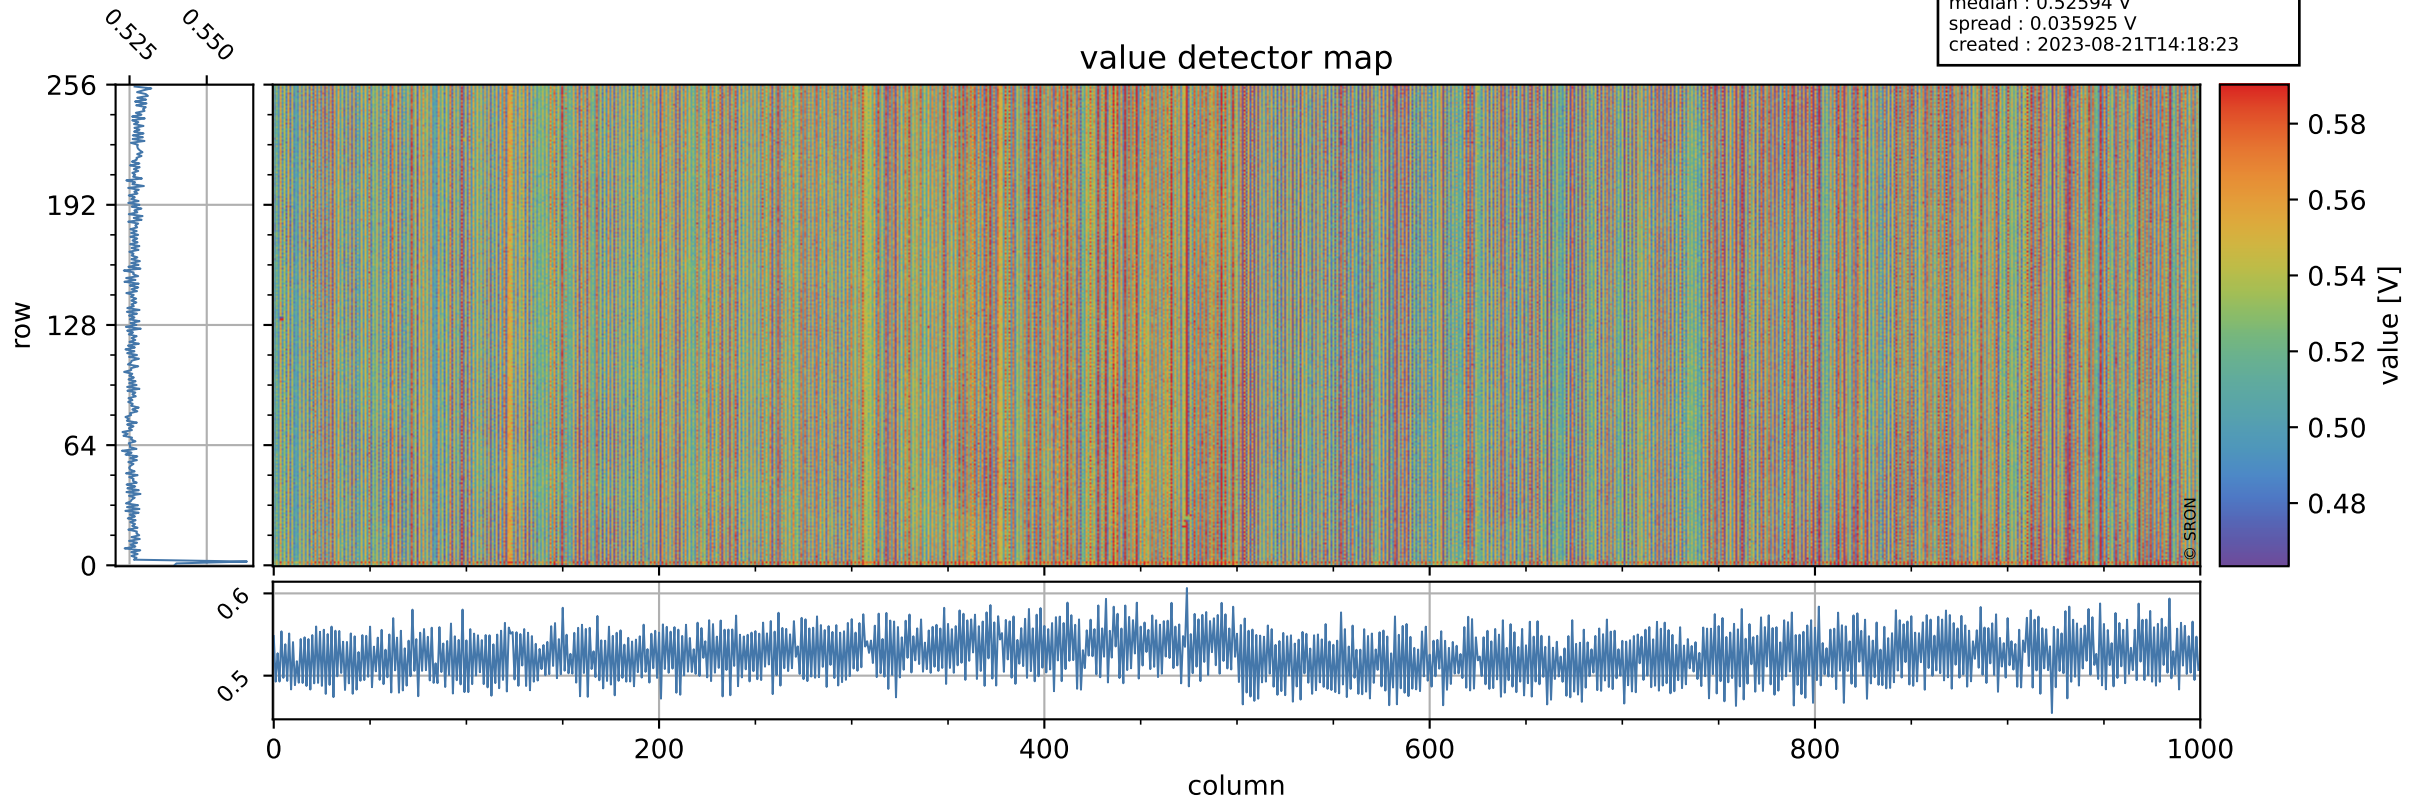

# Tropomi SWIR offset (official)

orbits : 20 in [5062, 5107]  
coverage : 2018-10-05 / 2018-10-08  
median : 0.52594 V  
spread : 0.035925 V  
created : 2023-08-21T14:18:23

## value detector map

# Tropomi SWIR offset (official)

orbits : 20 in [5062, 5107]  
coverage : 2018-10-05 / 2018-10-08  
median : 29.886  $\mu\text{V}$   
spread : 18.229  $\mu\text{V}$   
created : 2023-08-21T14:18:23

# Tropomi SWIR offset (official) ground-tracks of Sentinel-5P

orbits : 20 in [5062, 5107]  
coverage : 2018-10-05 / 2018-10-08  
created : 2023-08-21T14:18:24