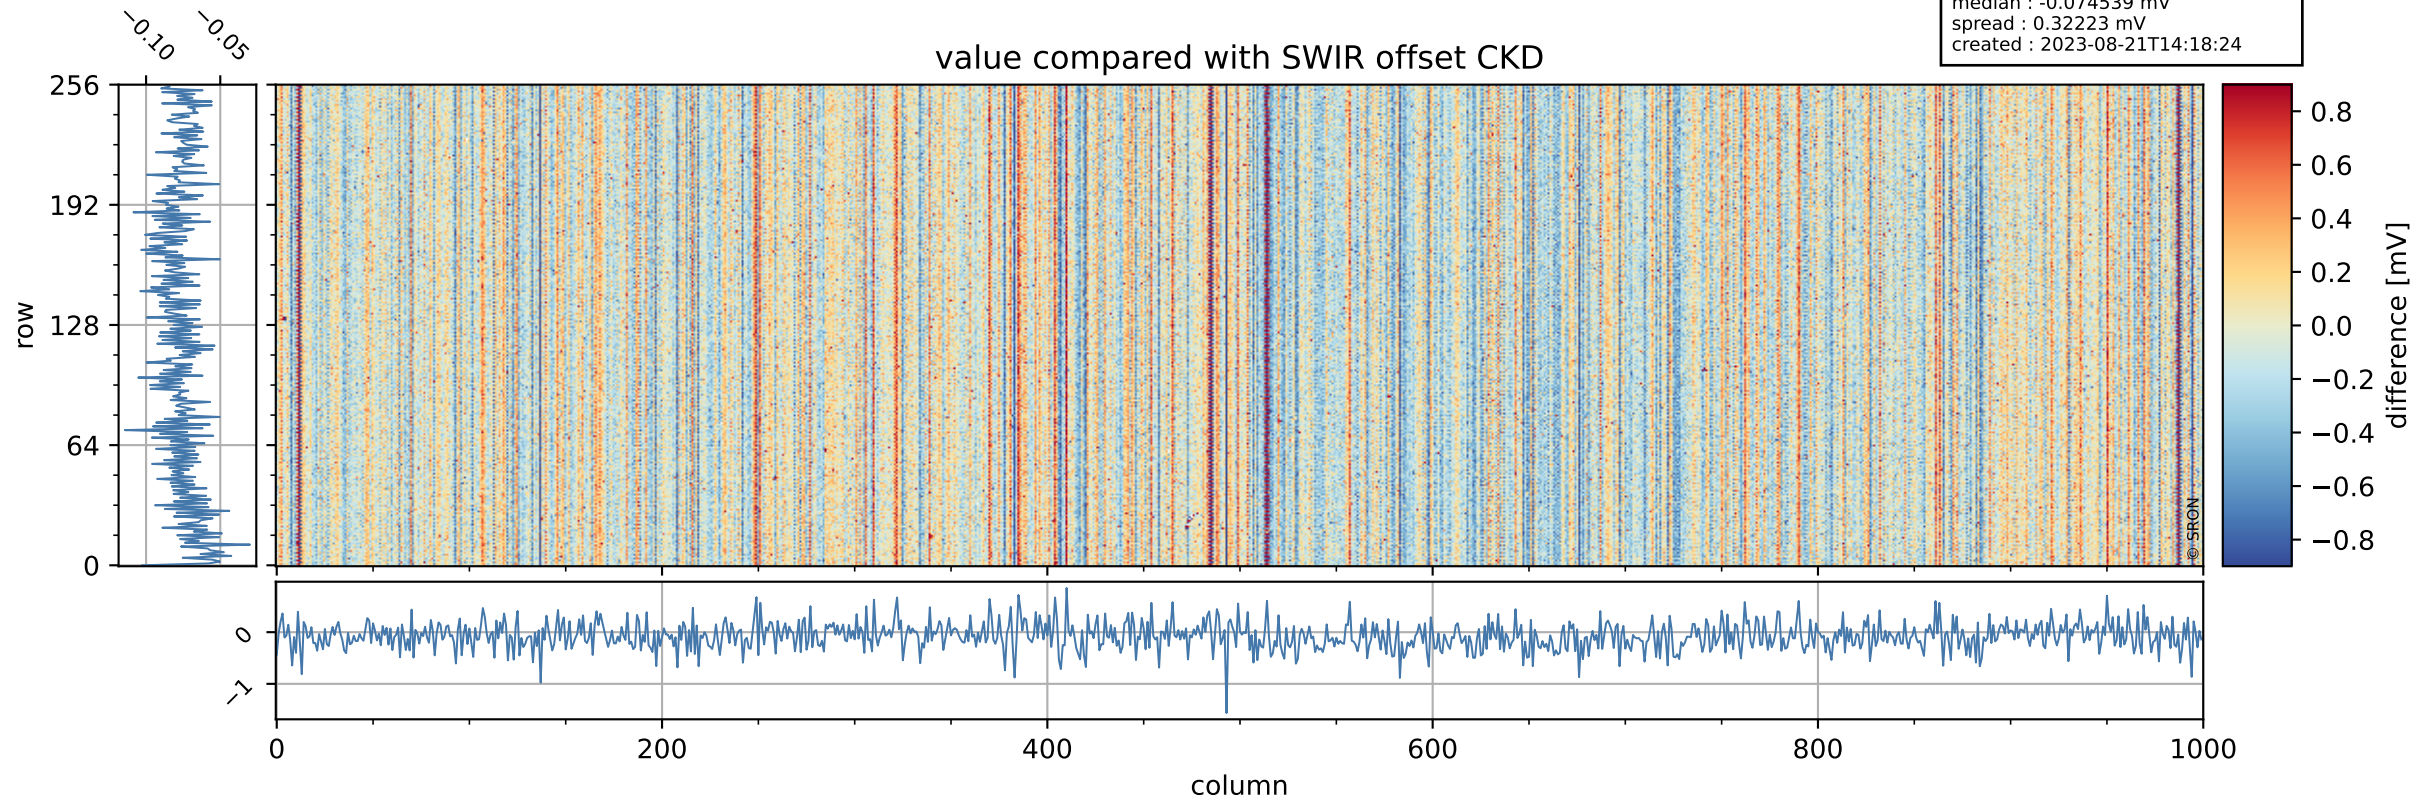

## value detector map

# Tropomi SWIR offset (official)

orbits : 20 in [5062, 5107]  
coverage : 2018-10-05 / 2018-10-08  
median : 29.886  $\mu\text{V}$   
spread : 18.229  $\mu\text{V}$   
created : 2023-08-21T14:18:23

# Tropomi SWIR offset (official)

orbits : 20 in [5062, 5107]  
coverage : 2018-10-05 / 2018-10-08  
median : -0.074539 mV  
spread : 0.32223 mV  
created : 2023-08-21T14:18:24

value compared with SWIR offset CKD

# Tropomi SWIR offset (official) ground-tracks of Sentinel-5P

orbits : 20 in [5062, 5107]  
coverage : 2018-10-05 / 2018-10-08  
created : 2023-08-21T14:18:24