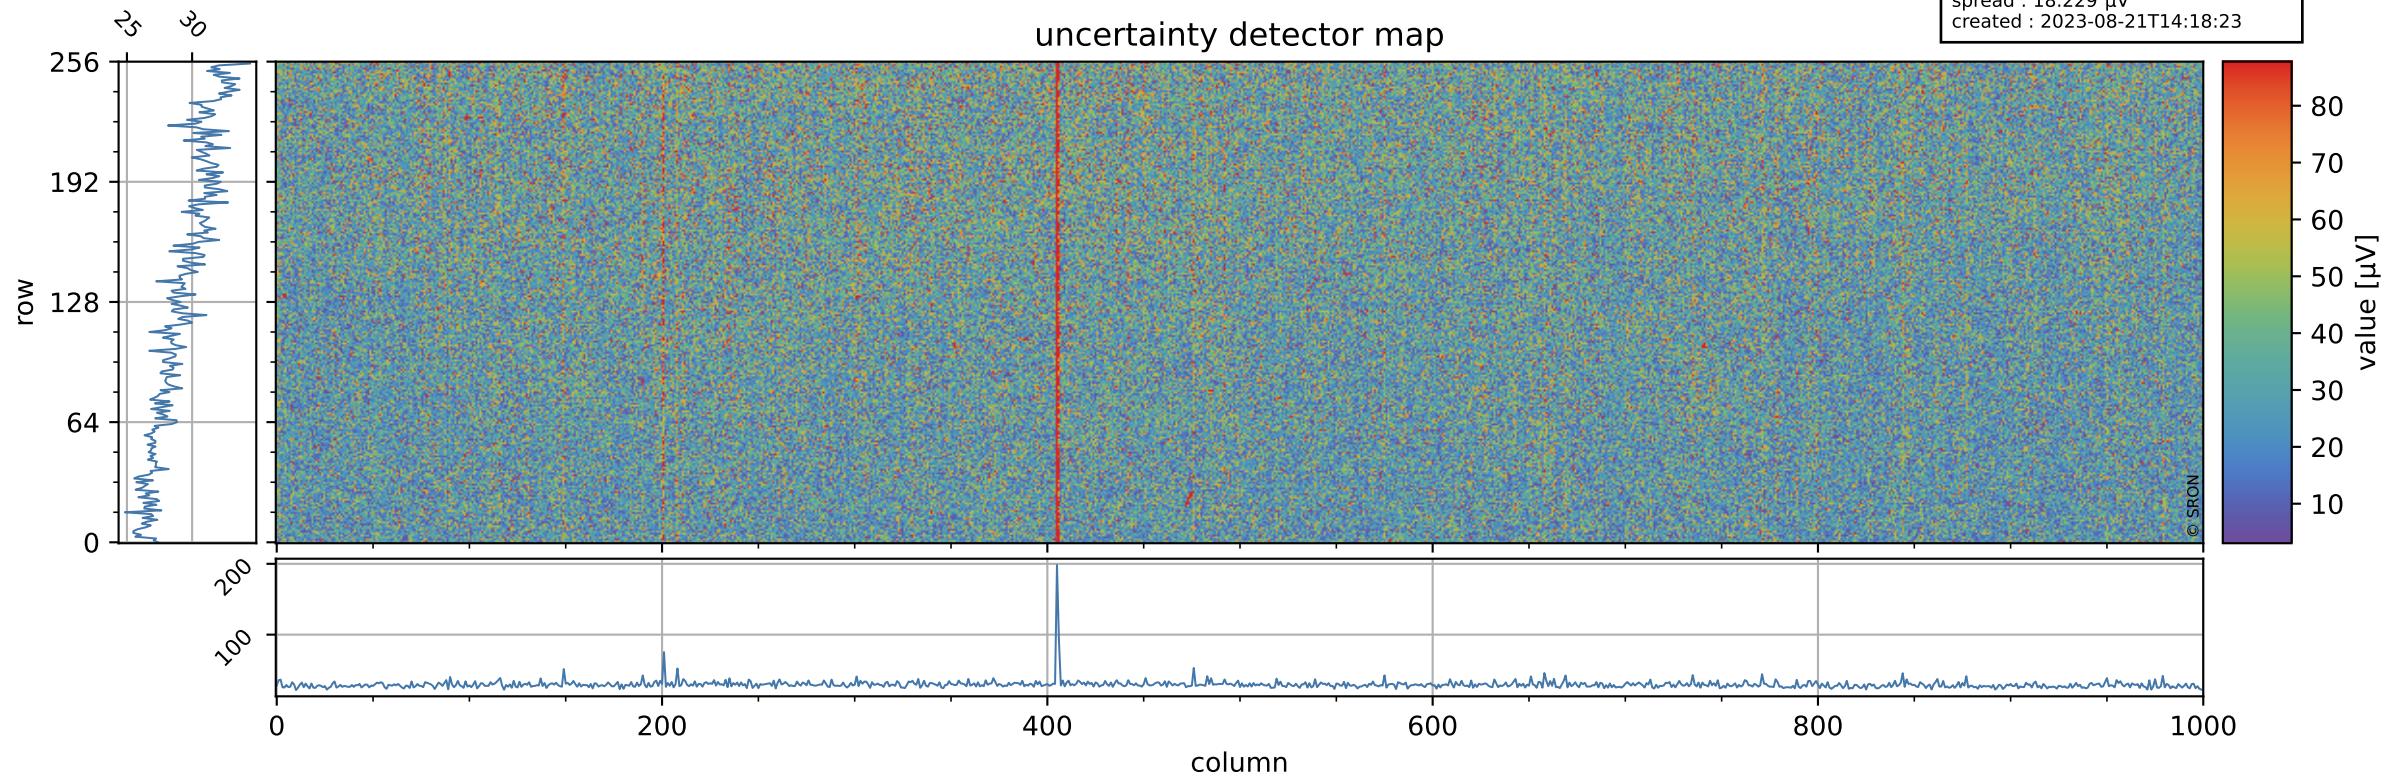

# Tropomi SWIR offset (official)

orbits : 20 in [5062, 5107]  
coverage : 2018-10-05 / 2018-10-08  
median : 0.52594 V  
spread : 0.035925 V  
created : 2023-08-21T14:18:23

## value detector map

# Tropomi SWIR offset (official)

orbits : 20 in [5062, 5107]  
coverage : 2018-10-05 / 2018-10-08  
median : 29.886  $\mu\text{V}$   
spread : 18.229  $\mu\text{V}$   
created : 2023-08-21T14:18:23

# Tropomi SWIR offset (official) ground-tracks of Sentinel-5P

orbits : 20 in [5062, 5107]  
coverage : 2018-10-05 / 2018-10-08  
created : 2023-08-21T14:18:24