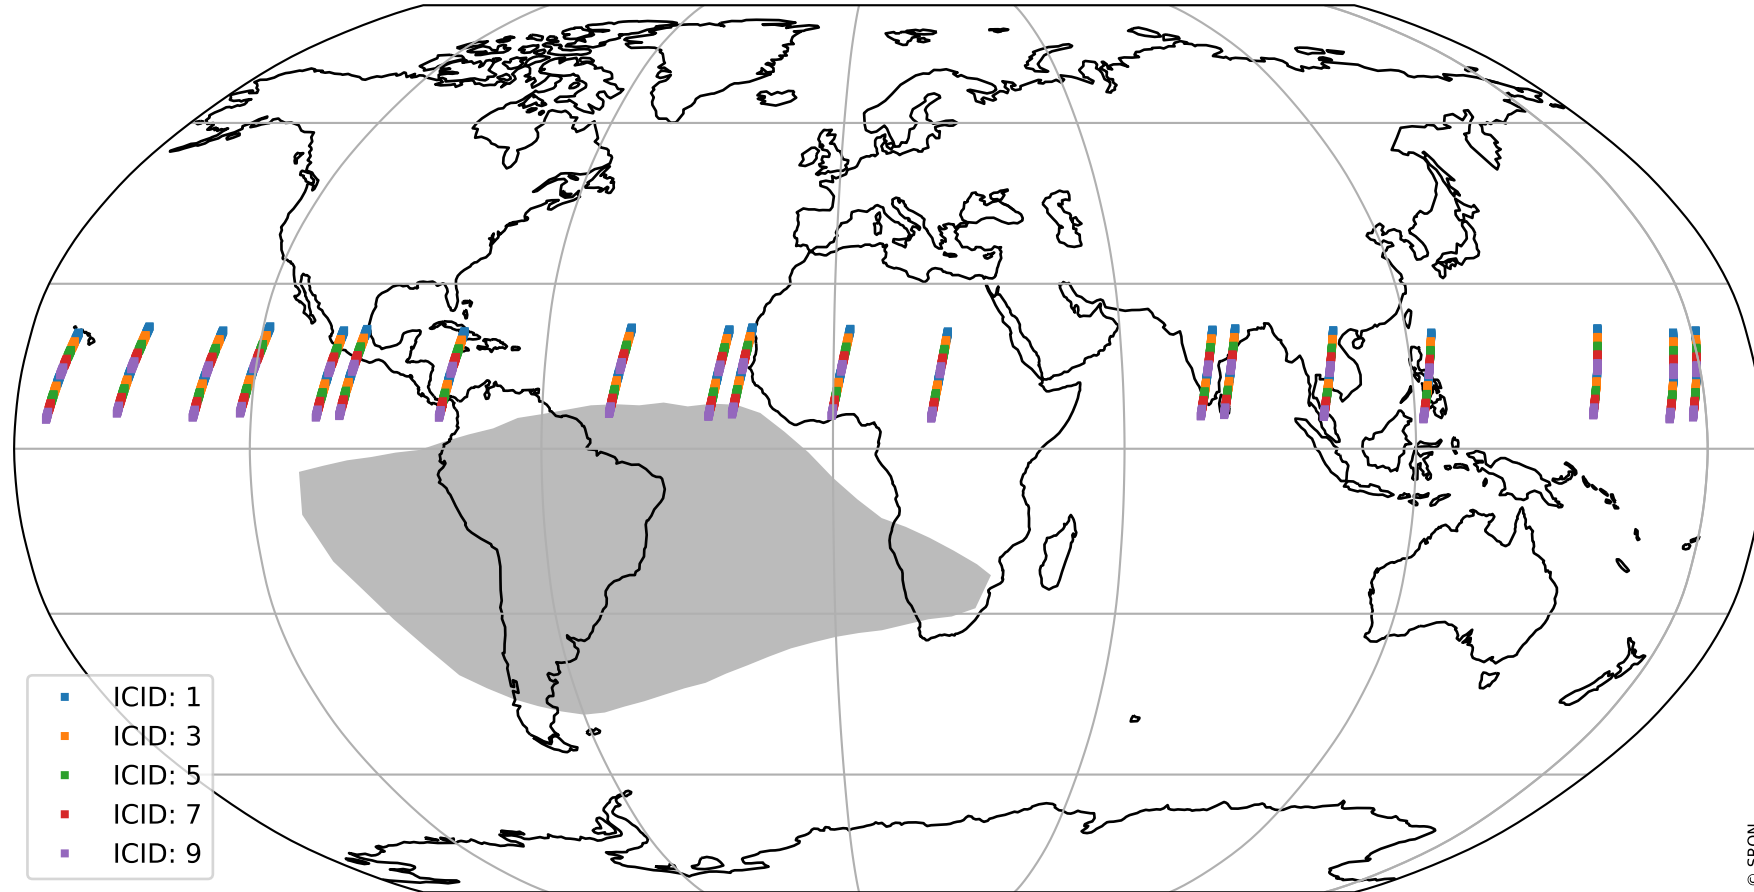

Tropomi SWIR offset (official)

orbits : 19 in [5077, 5122]
coverage : 2018-10-06 / 2018-10-09
median : 0.52595 V
spread : 0.035924 V
created : 2023-08-21T14:18:25

value detector map

Tropomi SWIR offset (official)

orbits : 19 in [5077, 5122]
coverage : 2018-10-06 / 2018-10-09
median : 30.096 μV
spread : 18.27 μV
created : 2023-08-21T14:18:25

Tropomi SWIR offset (official)

orbits : 19 in [5077, 5122]
coverage : 2018-10-06 / 2018-10-09
median : -0.069512 mV
spread : 0.32016 mV
created : 2023-08-21T14:18:25

value compared with SWIR offset CKD

Tropomi SWIR offset (official) ground-tracks of Sentinel-5P

orbits : 19 in [5077, 5122]
coverage : 2018-10-06 / 2018-10-09
created : 2023-08-21T14:18:26

Tropomi SWIR offset (official)

orbits : [2827, 5122]
coverage : 2018-04-30 / 2018-10-09
created : 2023-08-21T14:18:26

trend of detector median & temperatures