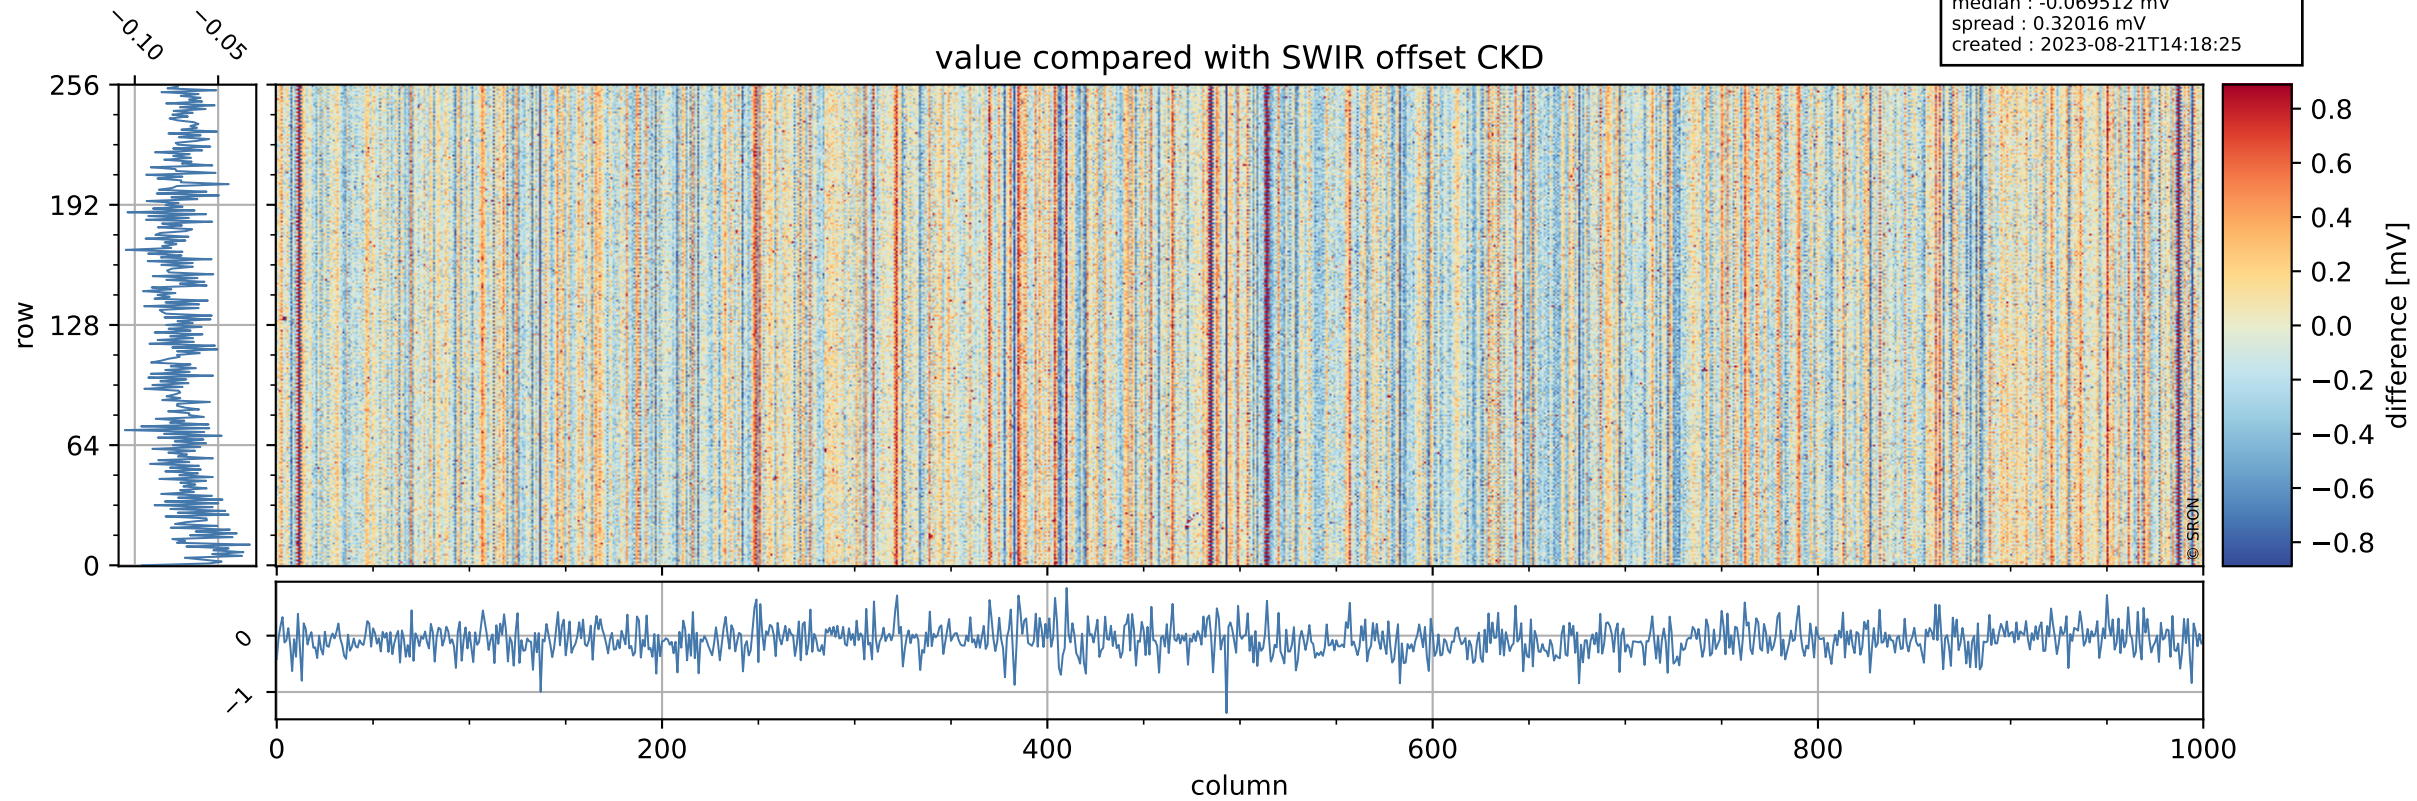

Tropomi SWIR offset (official)

orbits : 19 in [5077, 5122]
coverage : 2018-10-06 / 2018-10-09
median : 0.52595 V
spread : 0.035924 V
created : 2023-08-21T14:18:25

value detector map

Tropomi SWIR offset (official)

orbits : 19 in [5077, 5122]
coverage : 2018-10-06 / 2018-10-09
median : 30.096 μV
spread : 18.27 μV
created : 2023-08-21T14:18:25

Tropomi SWIR offset (official)

orbits : 19 in [5077, 5122]
coverage : 2018-10-06 / 2018-10-09
median : -0.069512 mV
spread : 0.32016 mV
created : 2023-08-21T14:18:25

value compared with SWIR offset CKD

Tropomi SWIR offset (official) ground-tracks of Sentinel-5P

orbits : 19 in [5077, 5122]
coverage : 2018-10-06 / 2018-10-09
created : 2023-08-21T14:18:26

Tropomi SWIR offset (official)

orbits : [2827, 5122]
coverage : 2018-04-30 / 2018-10-09
created : 2023-08-21T14:18:26

trend of detector median & temperatures