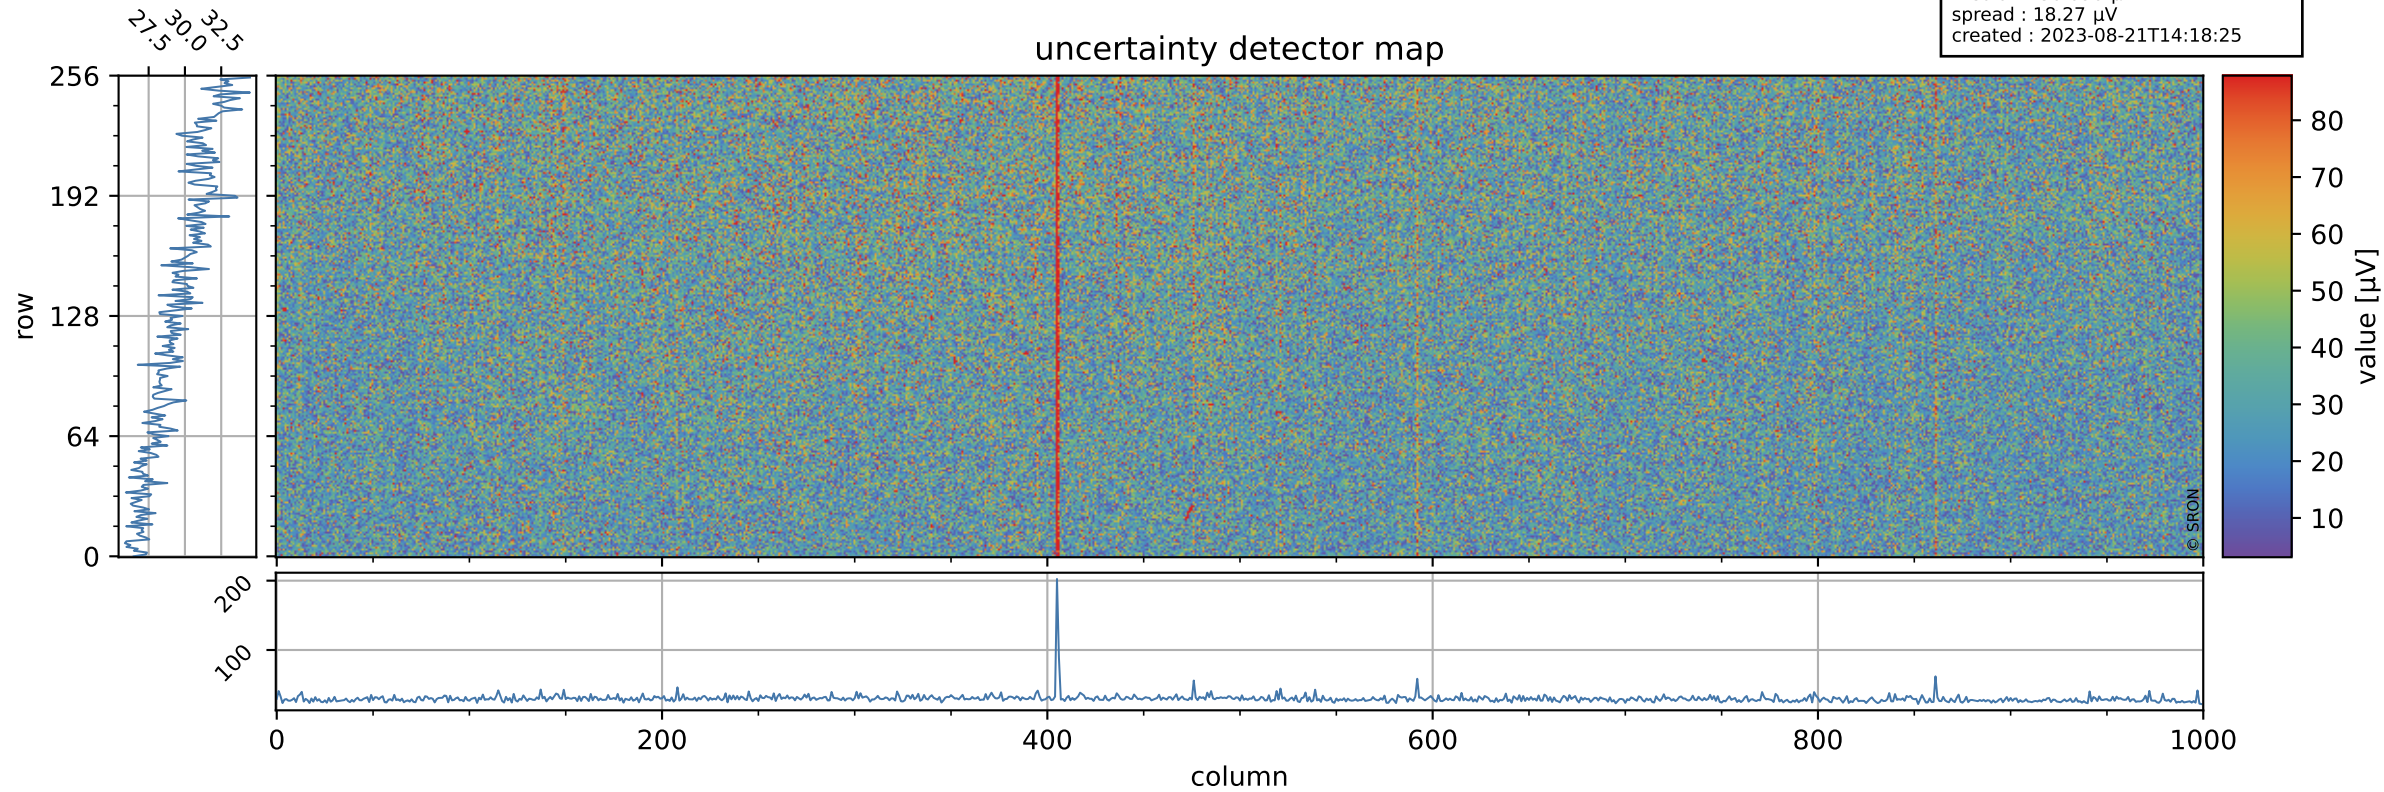

Tropomi SWIR offset (official)

orbits : 19 in [5077, 5122]
coverage : 2018-10-06 / 2018-10-09
median : 0.52595 V
spread : 0.035924 V
created : 2023-08-21T14:18:25

value detector map

Tropomi SWIR offset (official)

orbits : 19 in [5077, 5122]
coverage : 2018-10-06 / 2018-10-09
median : 30.096 μV
spread : 18.27 μV
created : 2023-08-21T14:18:25

Tropomi SWIR offset (official)

orbits : 19 in [5077, 5122]
coverage : 2018-10-06 / 2018-10-09
median : -0.069512 mV
spread : 0.32016 mV
created : 2023-08-21T14:18:25

value compared with SWIR offset CKD

Tropomi SWIR offset (official) ground-tracks of Sentinel-5P

orbits : 19 in [5077, 5122]
coverage : 2018-10-06 / 2018-10-09
created : 2023-08-21T14:18:26

Tropomi SWIR offset (official)

orbits : [2827, 5122]
coverage : 2018-04-30 / 2018-10-09
created : 2023-08-21T14:18:26

trend of detector median & temperatures