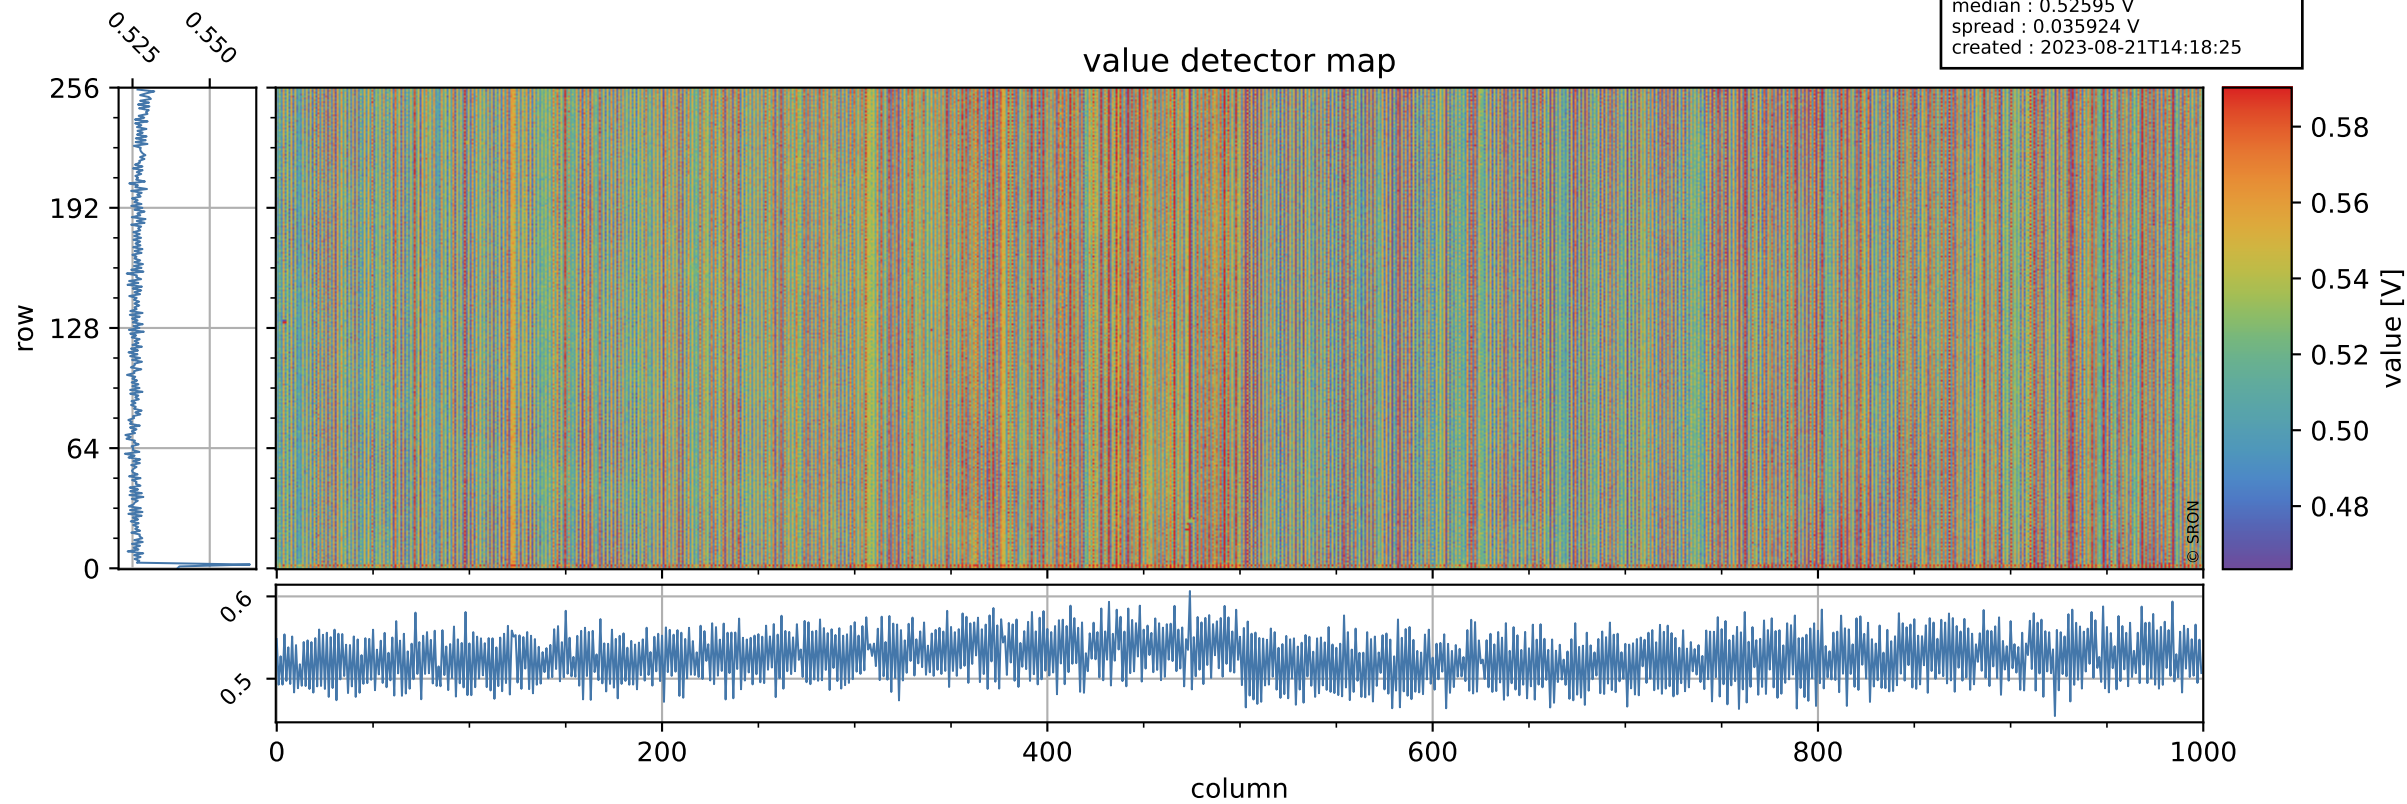

Tropomi SWIR offset (official)

orbits : 19 in [5077, 5122]
coverage : 2018-10-06 / 2018-10-09
median : 0.52595 V
spread : 0.035924 V
created : 2023-08-21T14:18:25

value detector map

Tropomi SWIR offset (official)

orbits : 19 in [5077, 5122]
coverage : 2018-10-06 / 2018-10-09
median : 30.096 μV
spread : 18.27 μV
created : 2023-08-21T14:18:25

Tropomi SWIR offset (official)

orbits : 19 in [5077, 5122]
coverage : 2018-10-06 / 2018-10-09
median : -0.069512 mV
spread : 0.32016 mV
created : 2023-08-21T14:18:25

value compared with SWIR offset CKD

Tropomi SWIR offset (official) ground-tracks of Sentinel-5P

orbits : 19 in [5077, 5122]
coverage : 2018-10-06 / 2018-10-09
created : 2023-08-21T14:18:26

Tropomi SWIR offset (official)

orbits : [2827, 5122]
coverage : 2018-04-30 / 2018-10-09
created : 2023-08-21T14:18:26

trend of detector median & temperatures