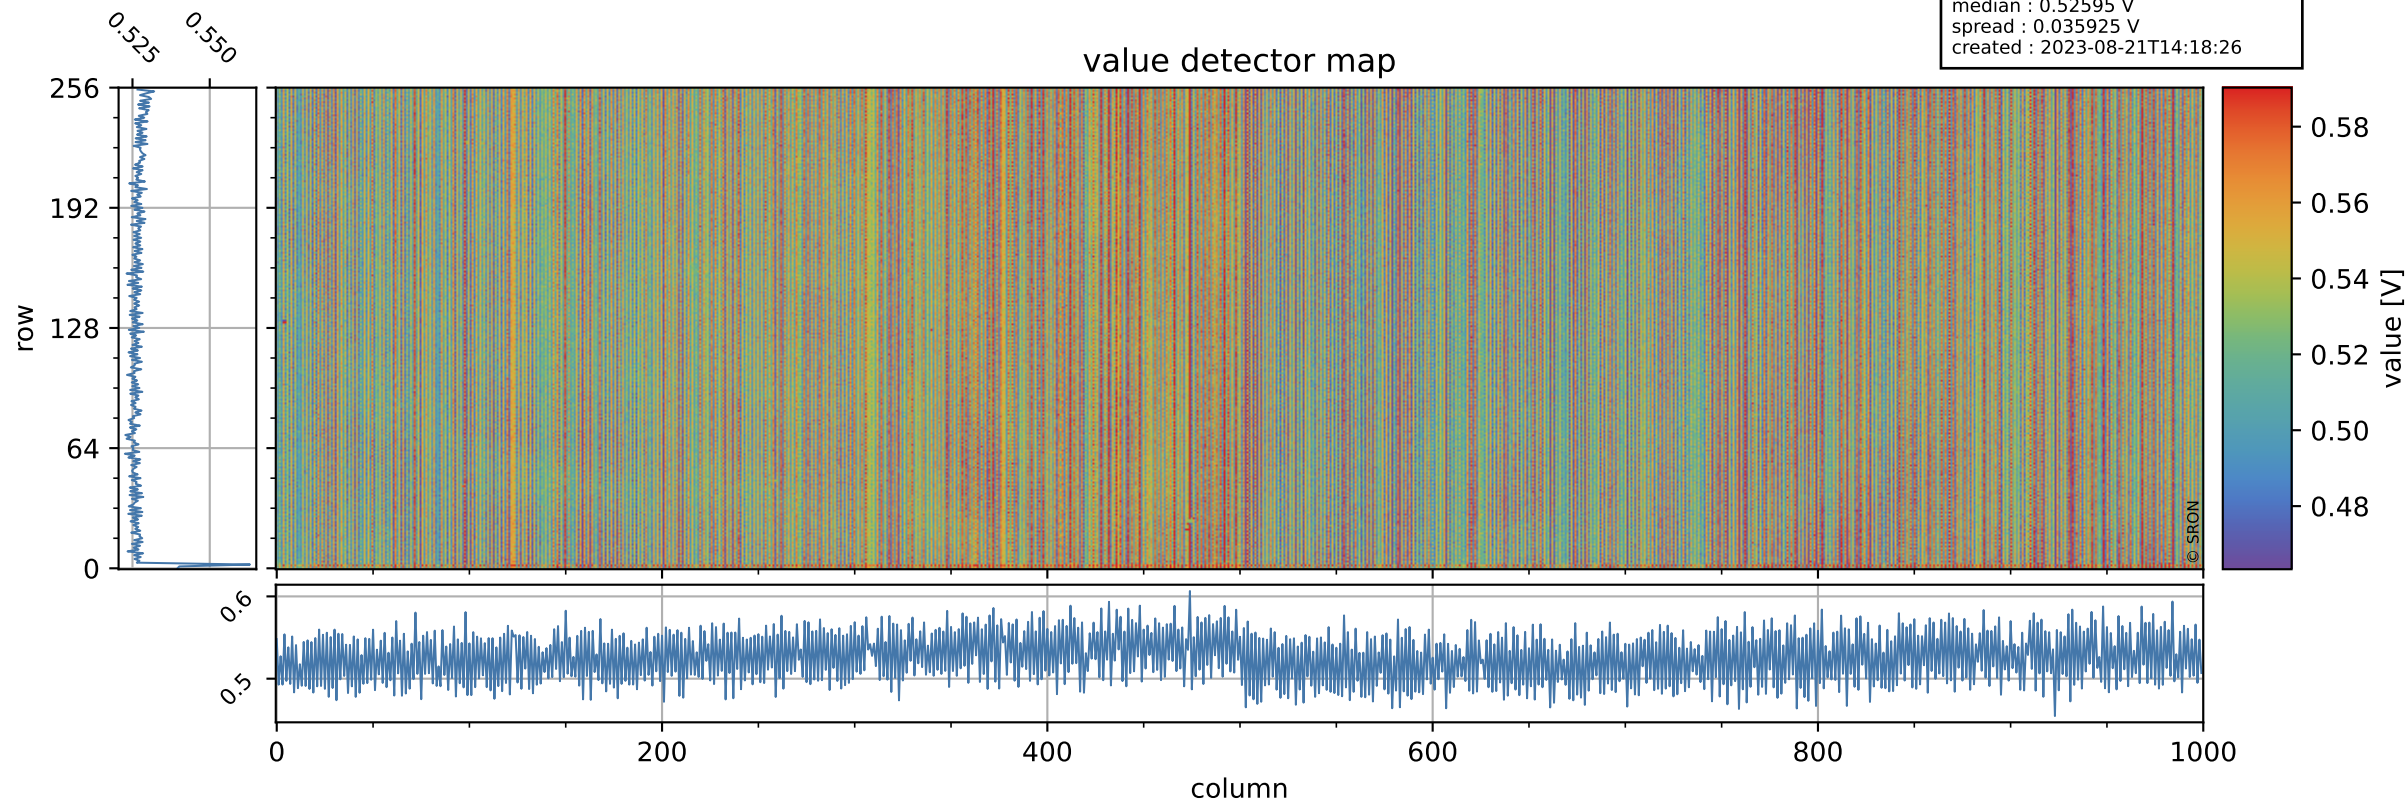

Tropomi SWIR offset (official)

orbits : 20 in [5092, 5137]
coverage : 2018-10-07 / 2018-10-10
median : 0.52595 V
spread : 0.035925 V
created : 2023-08-21T14:18:26

value detector map

Tropomi SWIR offset (official)

orbits : 20 in [5092, 5137]
coverage : 2018-10-07 / 2018-10-10
median : 30.129 μV
spread : 18.407 μV
created : 2023-08-21T14:18:27

Tropomi SWIR offset (official)

orbits : 20 in [5092, 5137]
coverage : 2018-10-07 / 2018-10-10
median : -0.063741 mV
spread : 0.3198 mV
created : 2023-08-21T14:18:27

value compared with SWIR offset CKD

Tropomi SWIR offset (official) ground-tracks of Sentinel-5P

orbits : 20 in [5092, 5137]
coverage : 2018-10-07 / 2018-10-10
created : 2023-08-21T14:18:27

Tropomi SWIR offset (official)

orbits : [2827, 5137]
coverage : 2018-04-30 / 2018-10-10
created : 2023-08-21T14:18:28

trend of detector median & temperatures