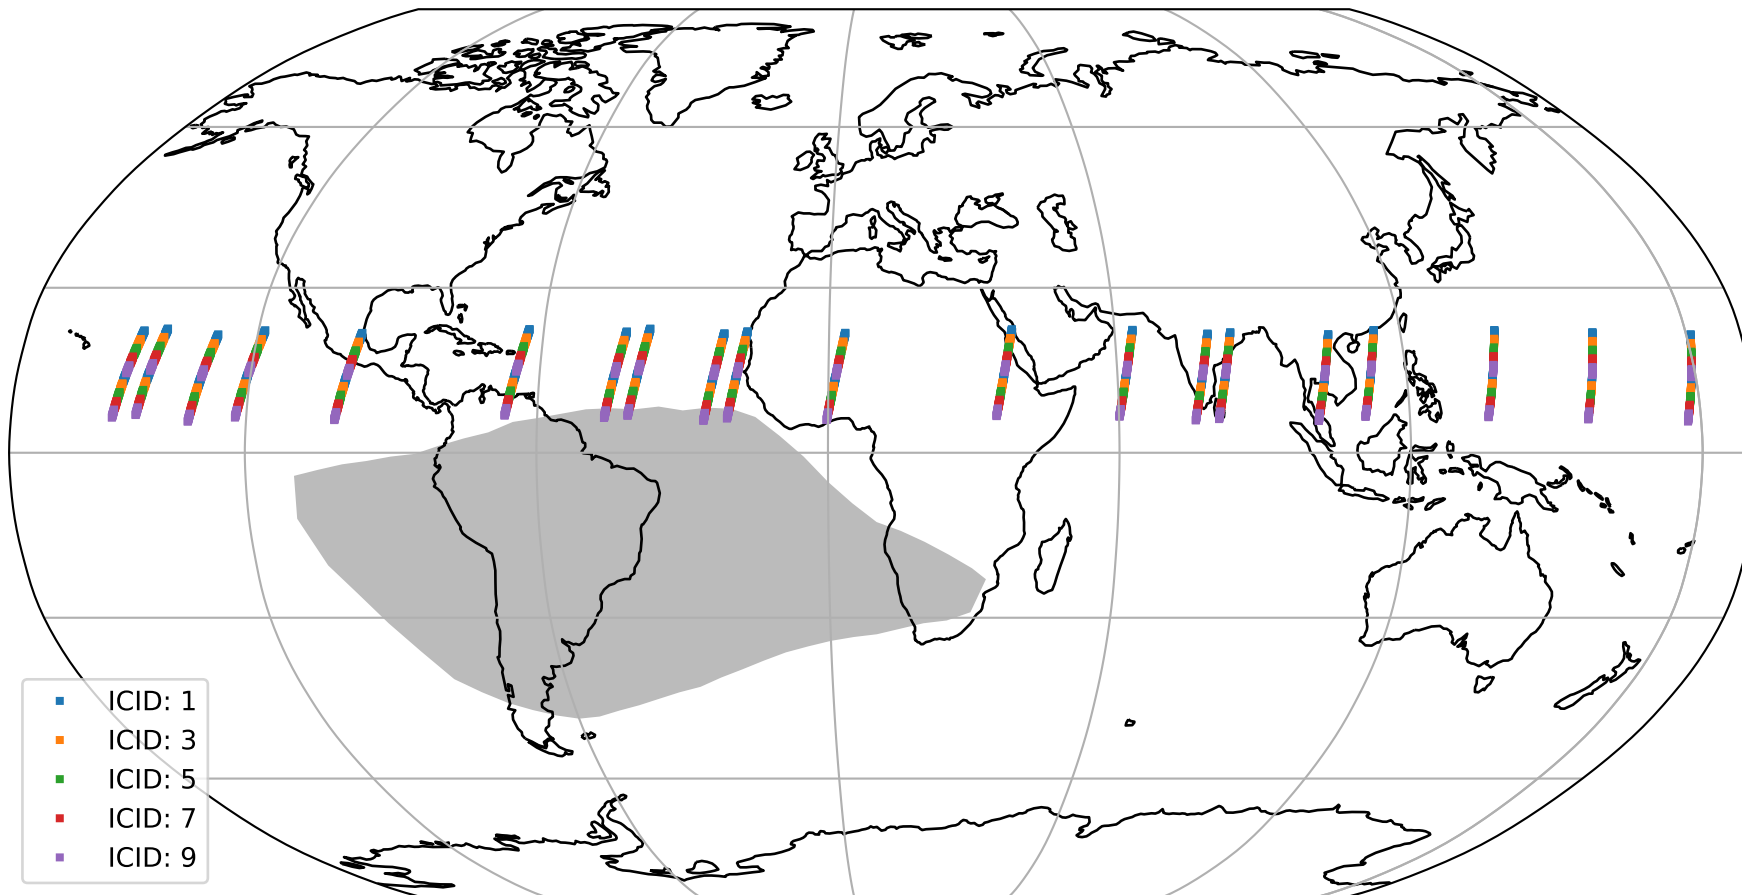

Tropomi SWIR offset (official)

orbits : 20 in [5092, 5137]
coverage : 2018-10-07 / 2018-10-10
median : 0.52595 V
spread : 0.035925 V
created : 2023-08-21T14:18:26

value detector map

Tropomi SWIR offset (official)

orbits : 20 in [5092, 5137]
coverage : 2018-10-07 / 2018-10-10
median : 30.129 μV
spread : 18.407 μV
created : 2023-08-21T14:18:27

Tropomi SWIR offset (official)

orbits : 20 in [5092, 5137]
coverage : 2018-10-07 / 2018-10-10
median : -0.063741 mV
spread : 0.3198 mV
created : 2023-08-21T14:18:27

value compared with SWIR offset CKD

Tropomi SWIR offset (official) ground-tracks of Sentinel-5P

orbits : 20 in [5092, 5137]
coverage : 2018-10-07 / 2018-10-10
created : 2023-08-21T14:18:27

Tropomi SWIR offset (official)

orbits : [2827, 5137]
coverage : 2018-04-30 / 2018-10-10
created : 2023-08-21T14:18:28

trend of detector median & temperatures