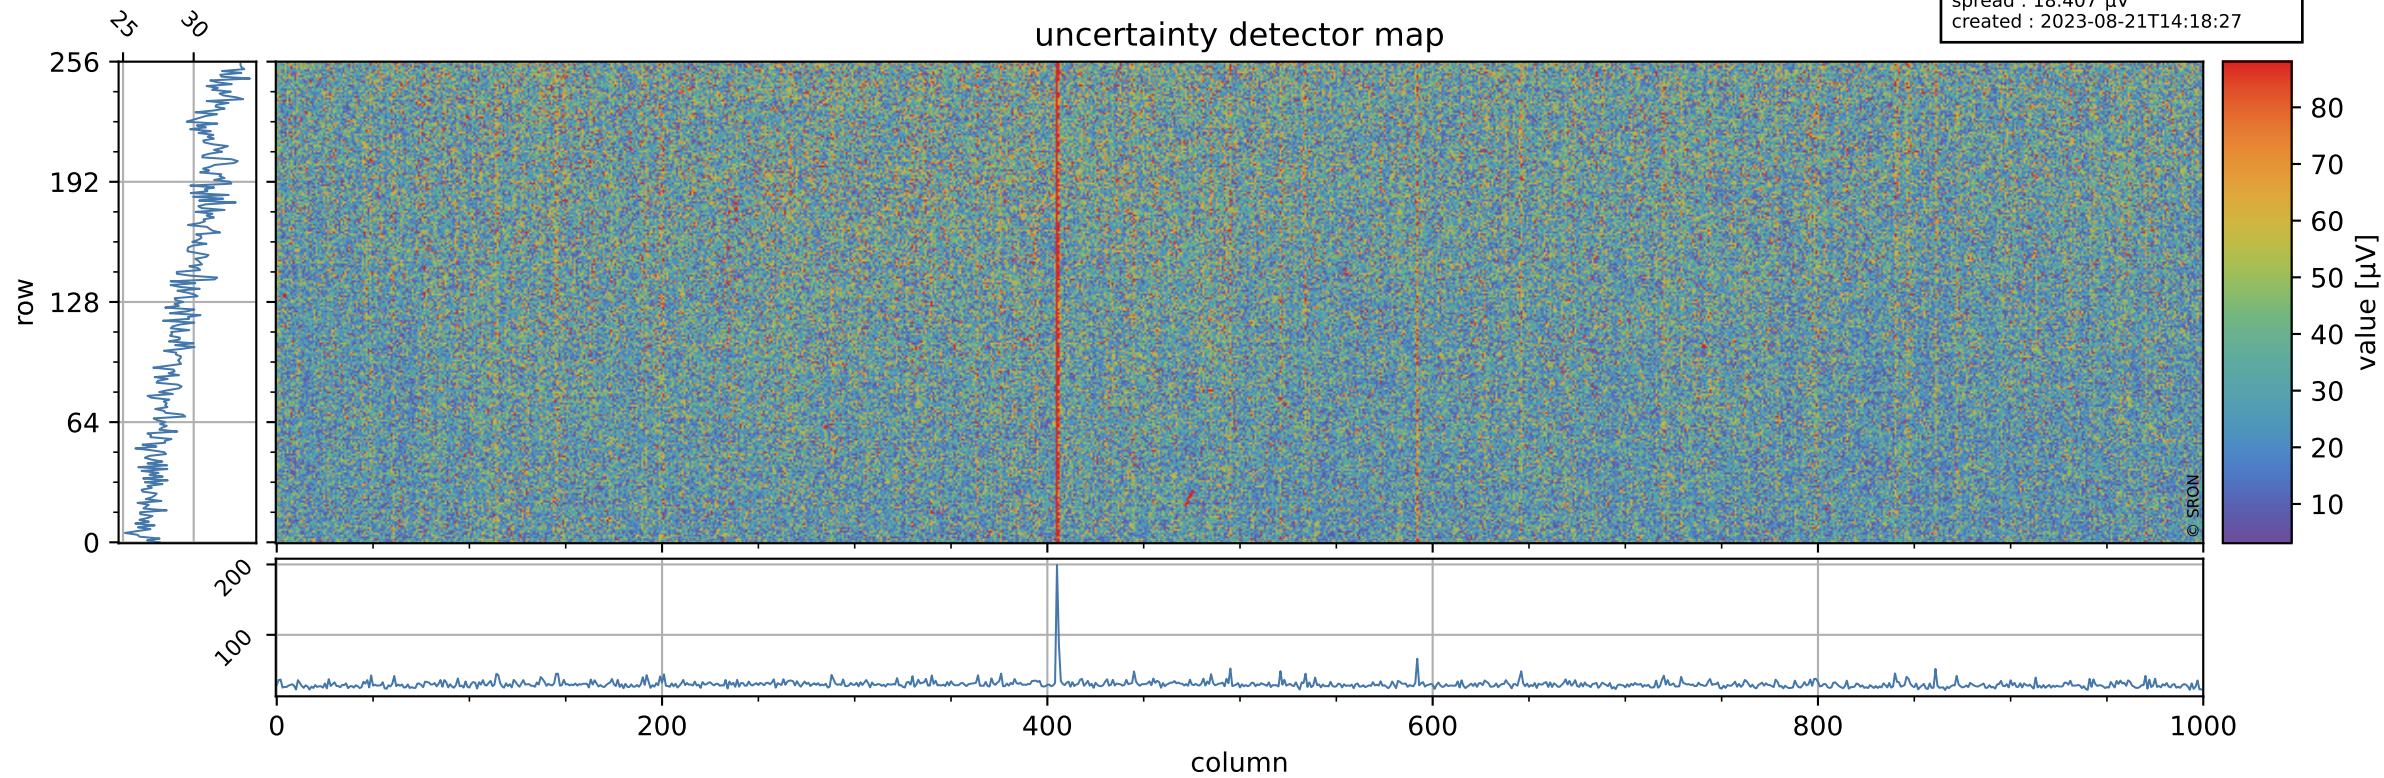

Tropomi SWIR offset (official)

orbits : 20 in [5092, 5137]
coverage : 2018-10-07 / 2018-10-10
median : 0.52595 V
spread : 0.035925 V
created : 2023-08-21T14:18:26

value detector map

Tropomi SWIR offset (official)

orbits : 20 in [5092, 5137]
coverage : 2018-10-07 / 2018-10-10
median : 30.129 μV
spread : 18.407 μV
created : 2023-08-21T14:18:27

Tropomi SWIR offset (official)

orbits : 20 in [5092, 5137]
coverage : 2018-10-07 / 2018-10-10
median : -0.063741 mV
spread : 0.3198 mV
created : 2023-08-21T14:18:27

value compared with SWIR offset CKD

Tropomi SWIR offset (official) ground-tracks of Sentinel-5P

orbits : 20 in [5092, 5137]
coverage : 2018-10-07 / 2018-10-10
created : 2023-08-21T14:18:27

Tropomi SWIR offset (official)

orbits : [2827, 5137]
coverage : 2018-04-30 / 2018-10-10
created : 2023-08-21T14:18:28

trend of detector median & temperatures