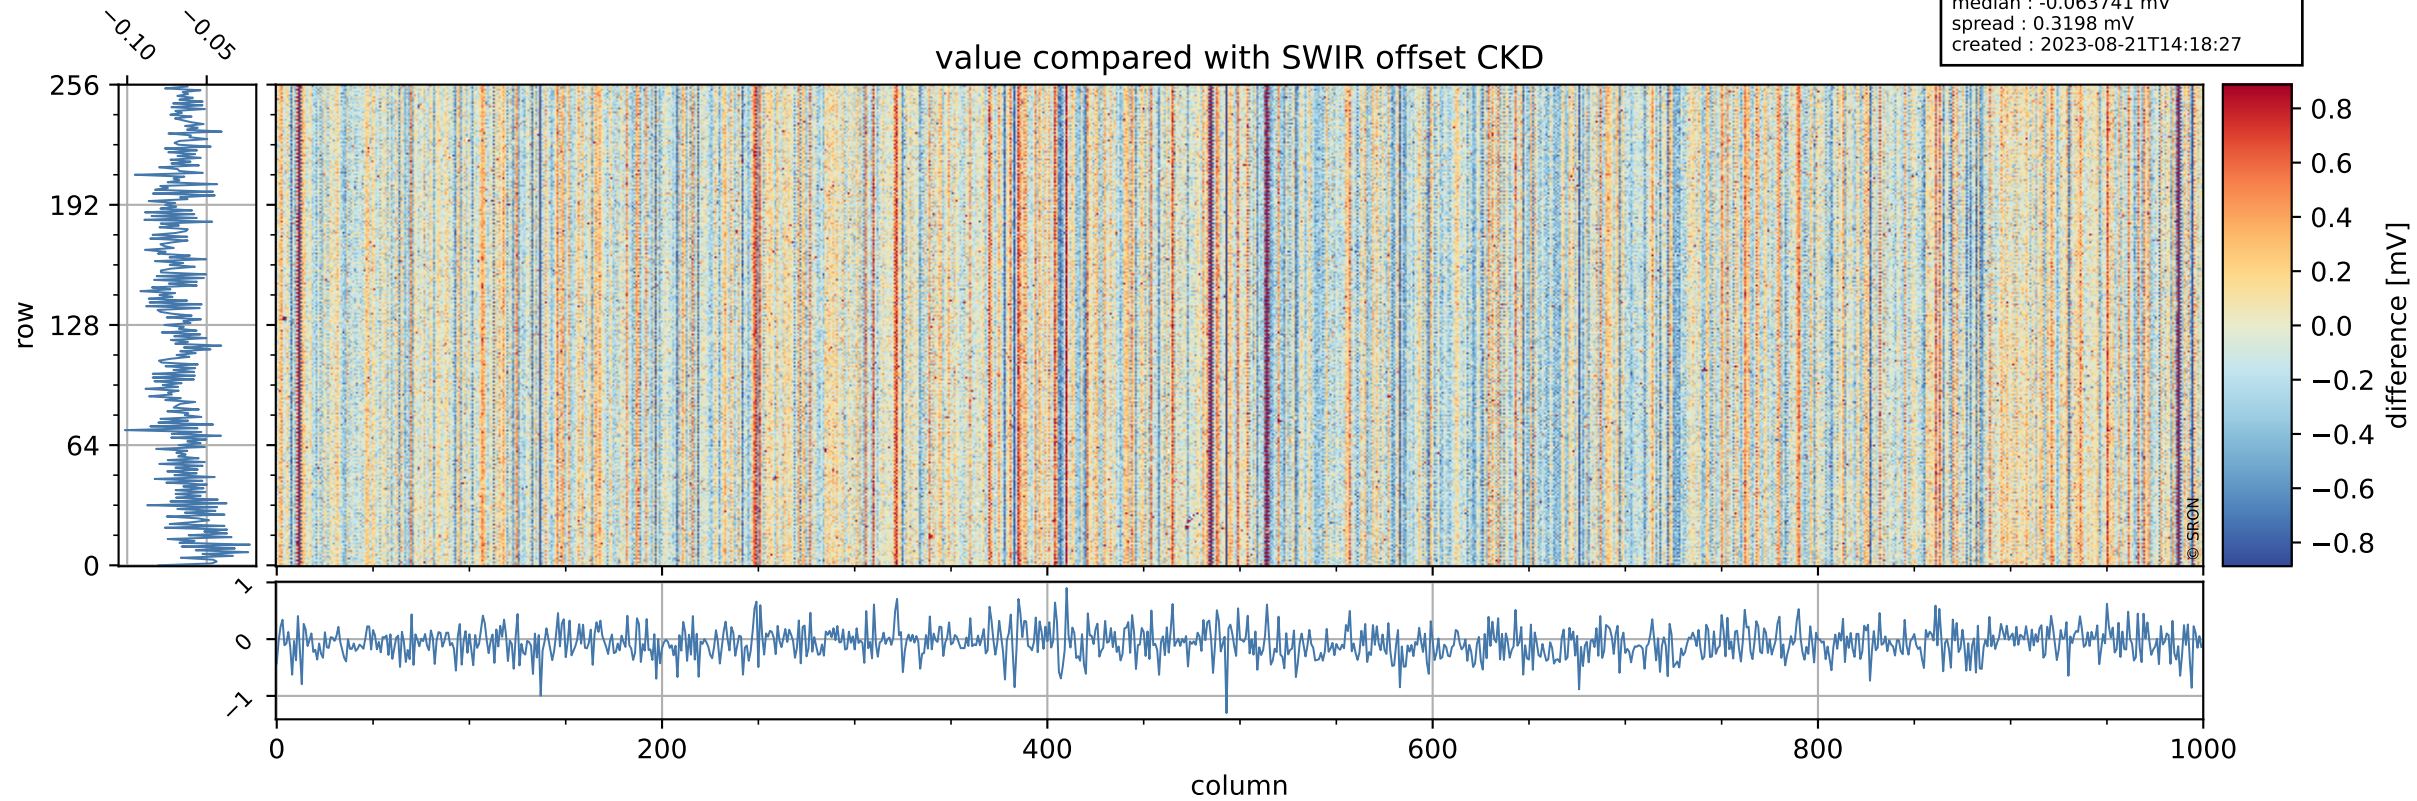

Tropomi SWIR offset (official)

orbits : 20 in [5092, 5137]
coverage : 2018-10-07 / 2018-10-10
median : 0.52595 V
spread : 0.035925 V
created : 2023-08-21T14:18:26

value detector map

Tropomi SWIR offset (official)

orbits : 20 in [5092, 5137]
coverage : 2018-10-07 / 2018-10-10
median : 30.129 μV
spread : 18.407 μV
created : 2023-08-21T14:18:27

Tropomi SWIR offset (official)

orbits : 20 in [5092, 5137]
coverage : 2018-10-07 / 2018-10-10
median : -0.063741 mV
spread : 0.3198 mV
created : 2023-08-21T14:18:27

value compared with SWIR offset CKD

Tropomi SWIR offset (official) ground-tracks of Sentinel-5P

orbits : 20 in [5092, 5137]
coverage : 2018-10-07 / 2018-10-10
created : 2023-08-21T14:18:27

Tropomi SWIR offset (official)

orbits : [2827, 5137]
coverage : 2018-04-30 / 2018-10-10
created : 2023-08-21T14:18:28

trend of detector median & temperatures