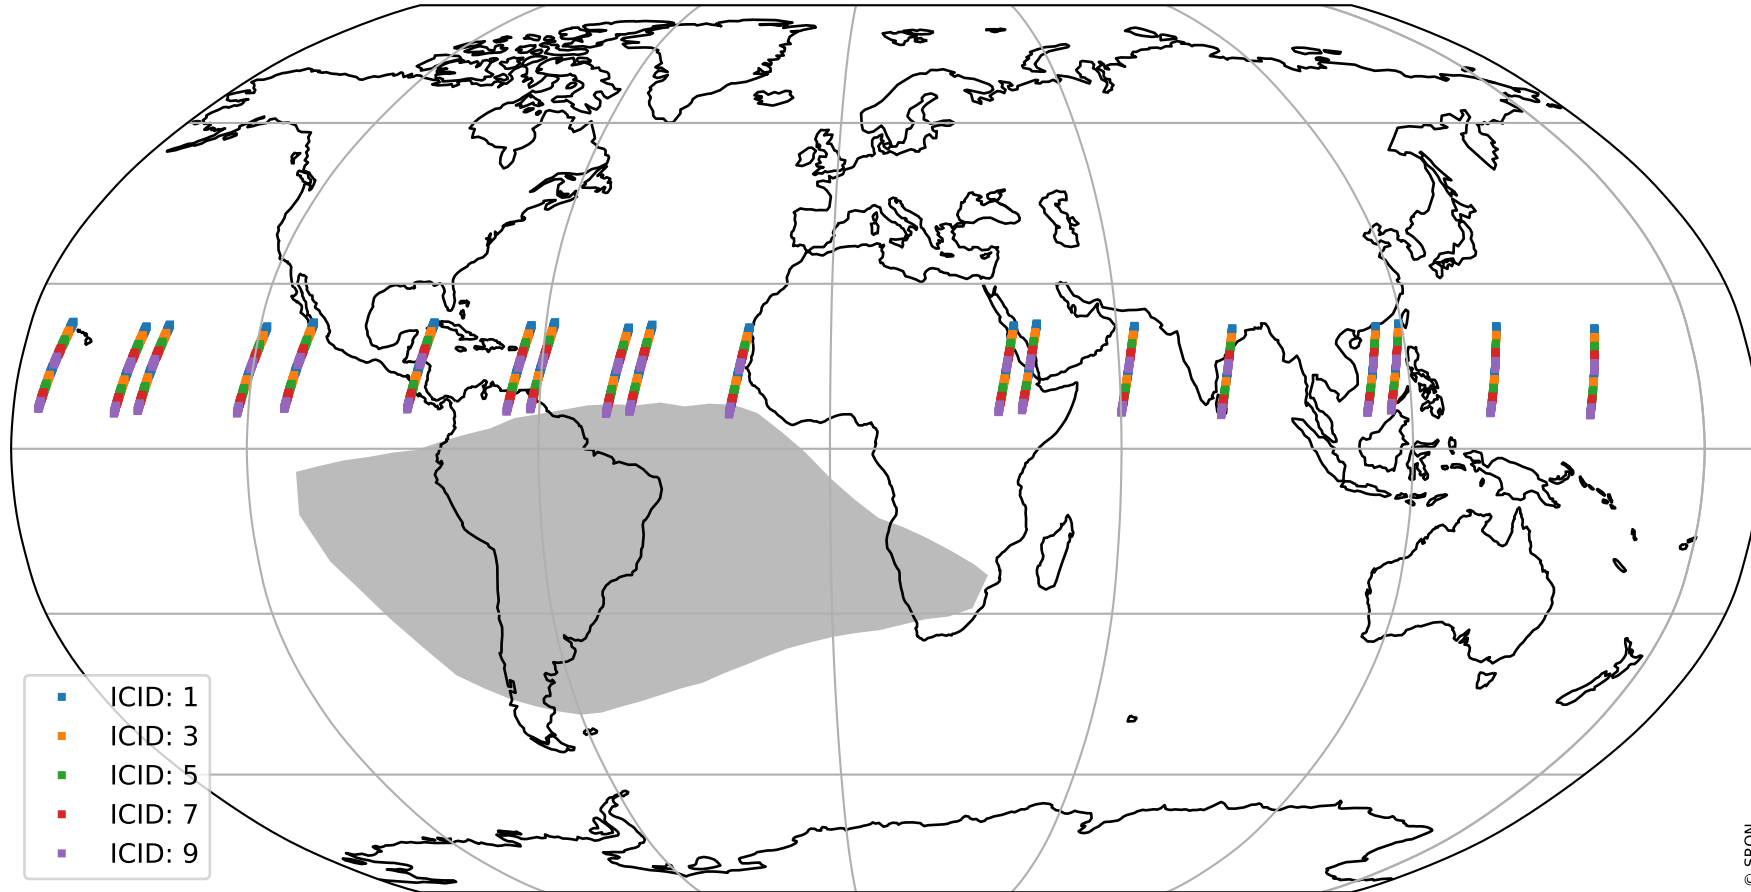

Tropomi SWIR offset (official)

orbits : 19 in [5107, 5152]
coverage : 2018-10-08 / 2018-10-11
median : 0.52595 V
spread : 0.035928 V
created : 2023-08-21T14:18:28

value detector map

Tropomi SWIR offset (official)

orbits : 19 in [5107, 5152]
coverage : 2018-10-08 / 2018-10-11
median : 30.918 μV
spread : 18.858 μV
created : 2023-08-21T14:18:28

Tropomi SWIR offset (official)

orbits : 19 in [5107, 5152]
coverage : 2018-10-08 / 2018-10-11
median : -0.067639 mV
spread : 0.32131 mV
created : 2023-08-21T14:18:29

value compared with SWIR offset CKD

Tropomi SWIR offset (official) ground-tracks of Sentinel-5P

orbits : 19 in [5107, 5152]
coverage : 2018-10-08 / 2018-10-11
created : 2023-08-21T14:18:29

Tropomi SWIR offset (official)

orbits : [2827, 5152]
coverage : 2018-04-30 / 2018-10-11
created : 2023-08-21T14:18:29

trend of detector median & temperatures