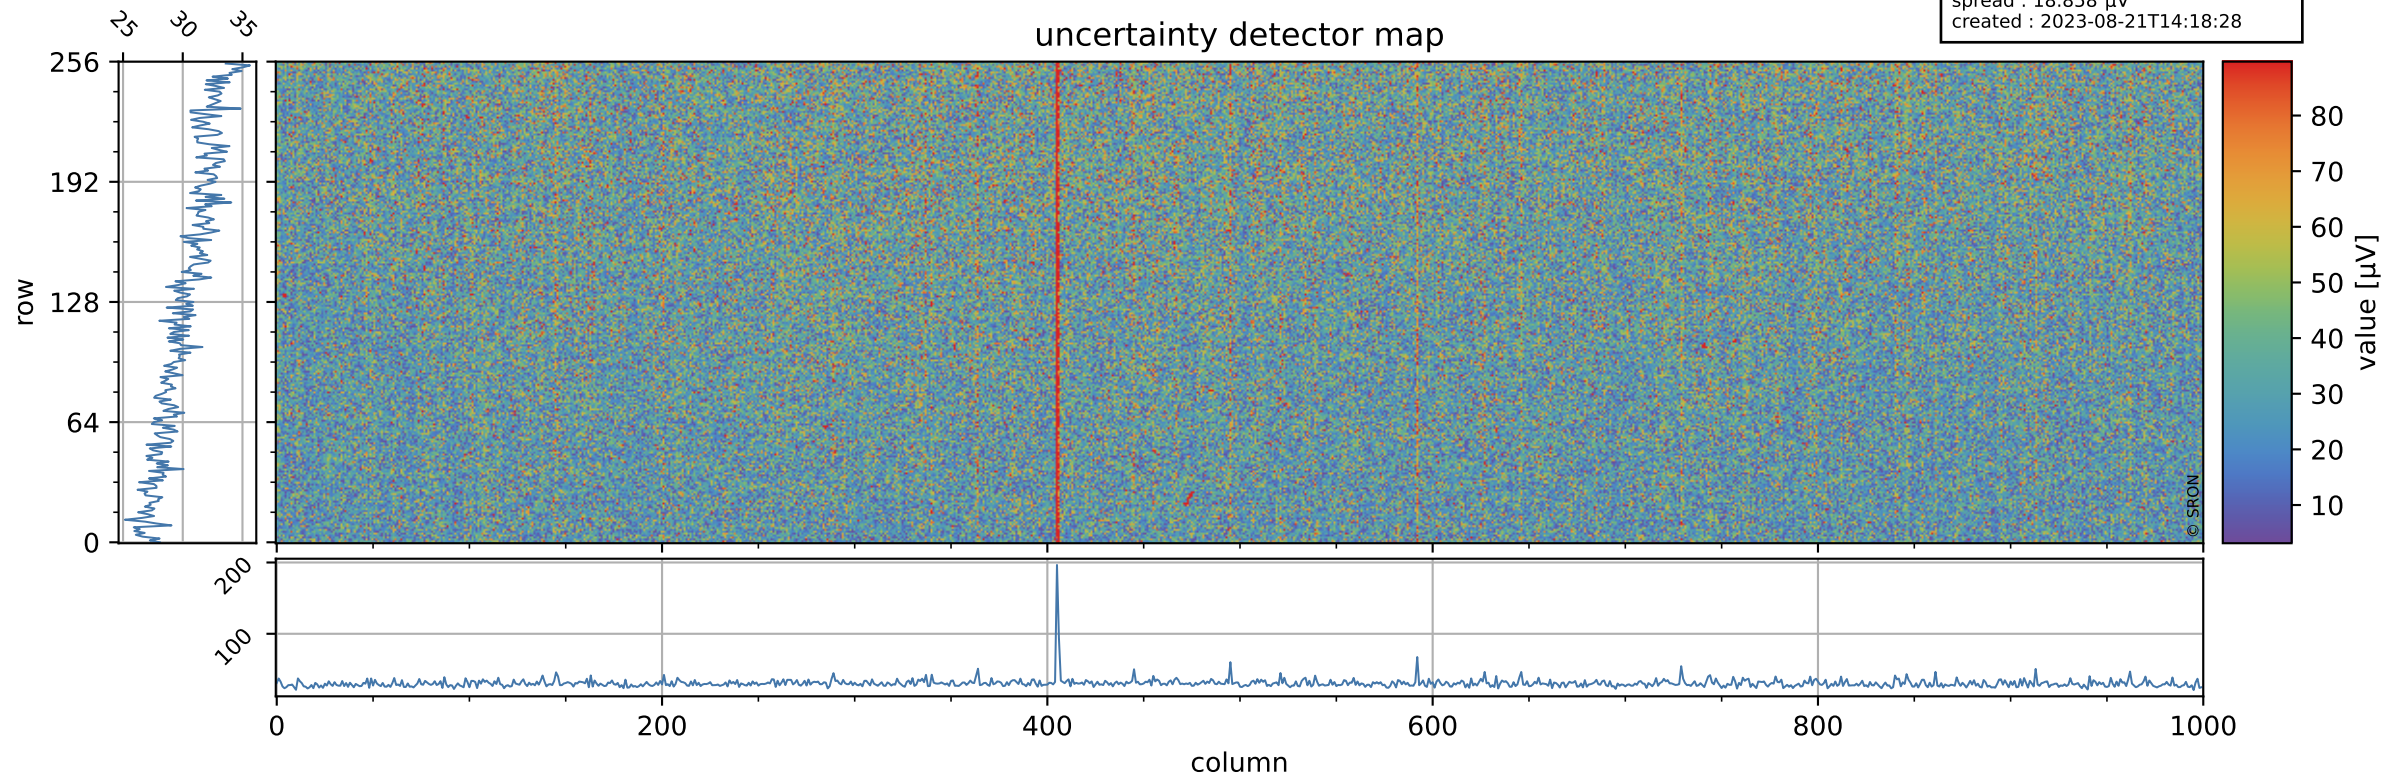

Tropomi SWIR offset (official)

orbits : 19 in [5107, 5152]
coverage : 2018-10-08 / 2018-10-11
median : 0.52595 V
spread : 0.035928 V
created : 2023-08-21T14:18:28

value detector map

Tropomi SWIR offset (official)

orbits : 19 in [5107, 5152]
coverage : 2018-10-08 / 2018-10-11
median : 30.918 μV
spread : 18.858 μV
created : 2023-08-21T14:18:28

Tropomi SWIR offset (official)

orbits : 19 in [5107, 5152]
coverage : 2018-10-08 / 2018-10-11
median : -0.067639 mV
spread : 0.32131 mV
created : 2023-08-21T14:18:29

value compared with SWIR offset CKD

Tropomi SWIR offset (official) ground-tracks of Sentinel-5P

orbits : 19 in [5107, 5152]
coverage : 2018-10-08 / 2018-10-11
created : 2023-08-21T14:18:29

Tropomi SWIR offset (official)

orbits : [2827, 5152]
coverage : 2018-04-30 / 2018-10-11
created : 2023-08-21T14:18:29

trend of detector median & temperatures