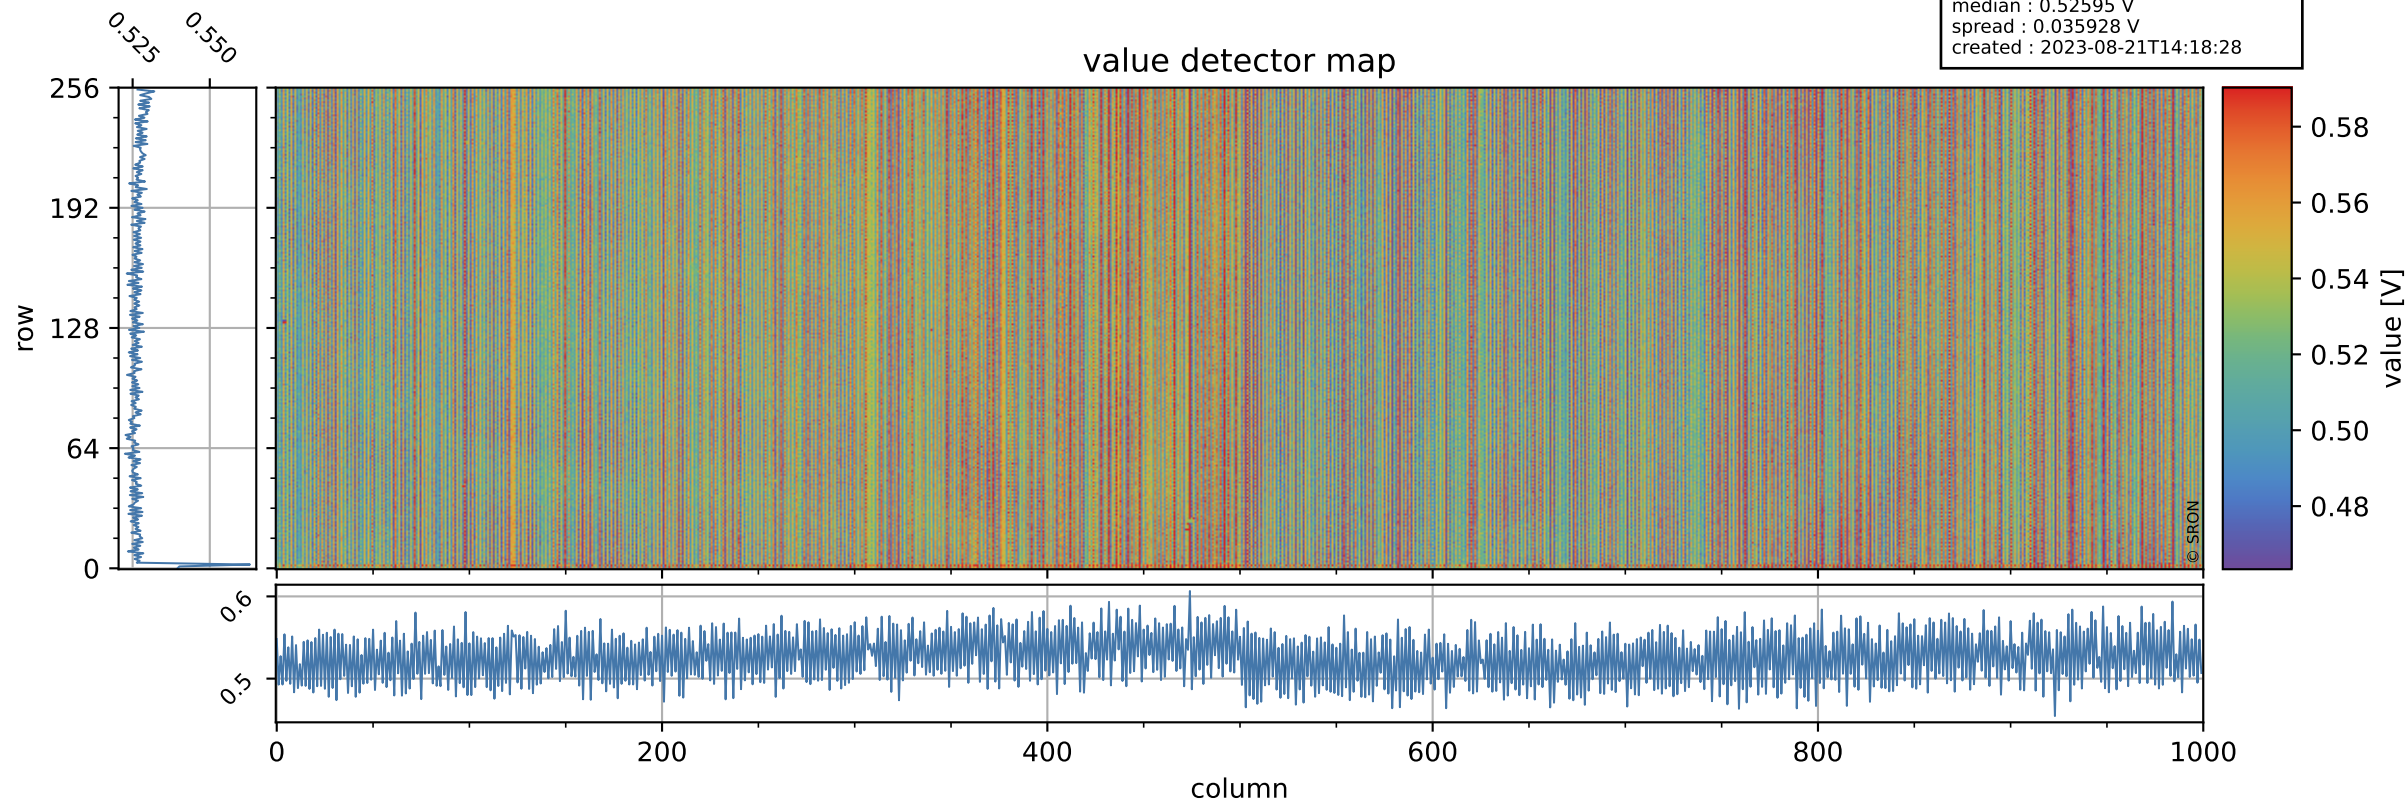

Tropomi SWIR offset (official)

orbits : 19 in [5107, 5152]
coverage : 2018-10-08 / 2018-10-11
median : 0.52595 V
spread : 0.035928 V
created : 2023-08-21T14:18:28

value detector map

Tropomi SWIR offset (official)

orbits : 19 in [5107, 5152]
coverage : 2018-10-08 / 2018-10-11
median : 30.918 μV
spread : 18.858 μV
created : 2023-08-21T14:18:28

Tropomi SWIR offset (official)

orbits : 19 in [5107, 5152]
coverage : 2018-10-08 / 2018-10-11
median : -0.067639 mV
spread : 0.32131 mV
created : 2023-08-21T14:18:29

value compared with SWIR offset CKD

Tropomi SWIR offset (official) ground-tracks of Sentinel-5P

orbits : 19 in [5107, 5152]
coverage : 2018-10-08 / 2018-10-11
created : 2023-08-21T14:18:29

Tropomi SWIR offset (official)

orbits : [2827, 5152]
coverage : 2018-04-30 / 2018-10-11
created : 2023-08-21T14:18:29

trend of detector median & temperatures