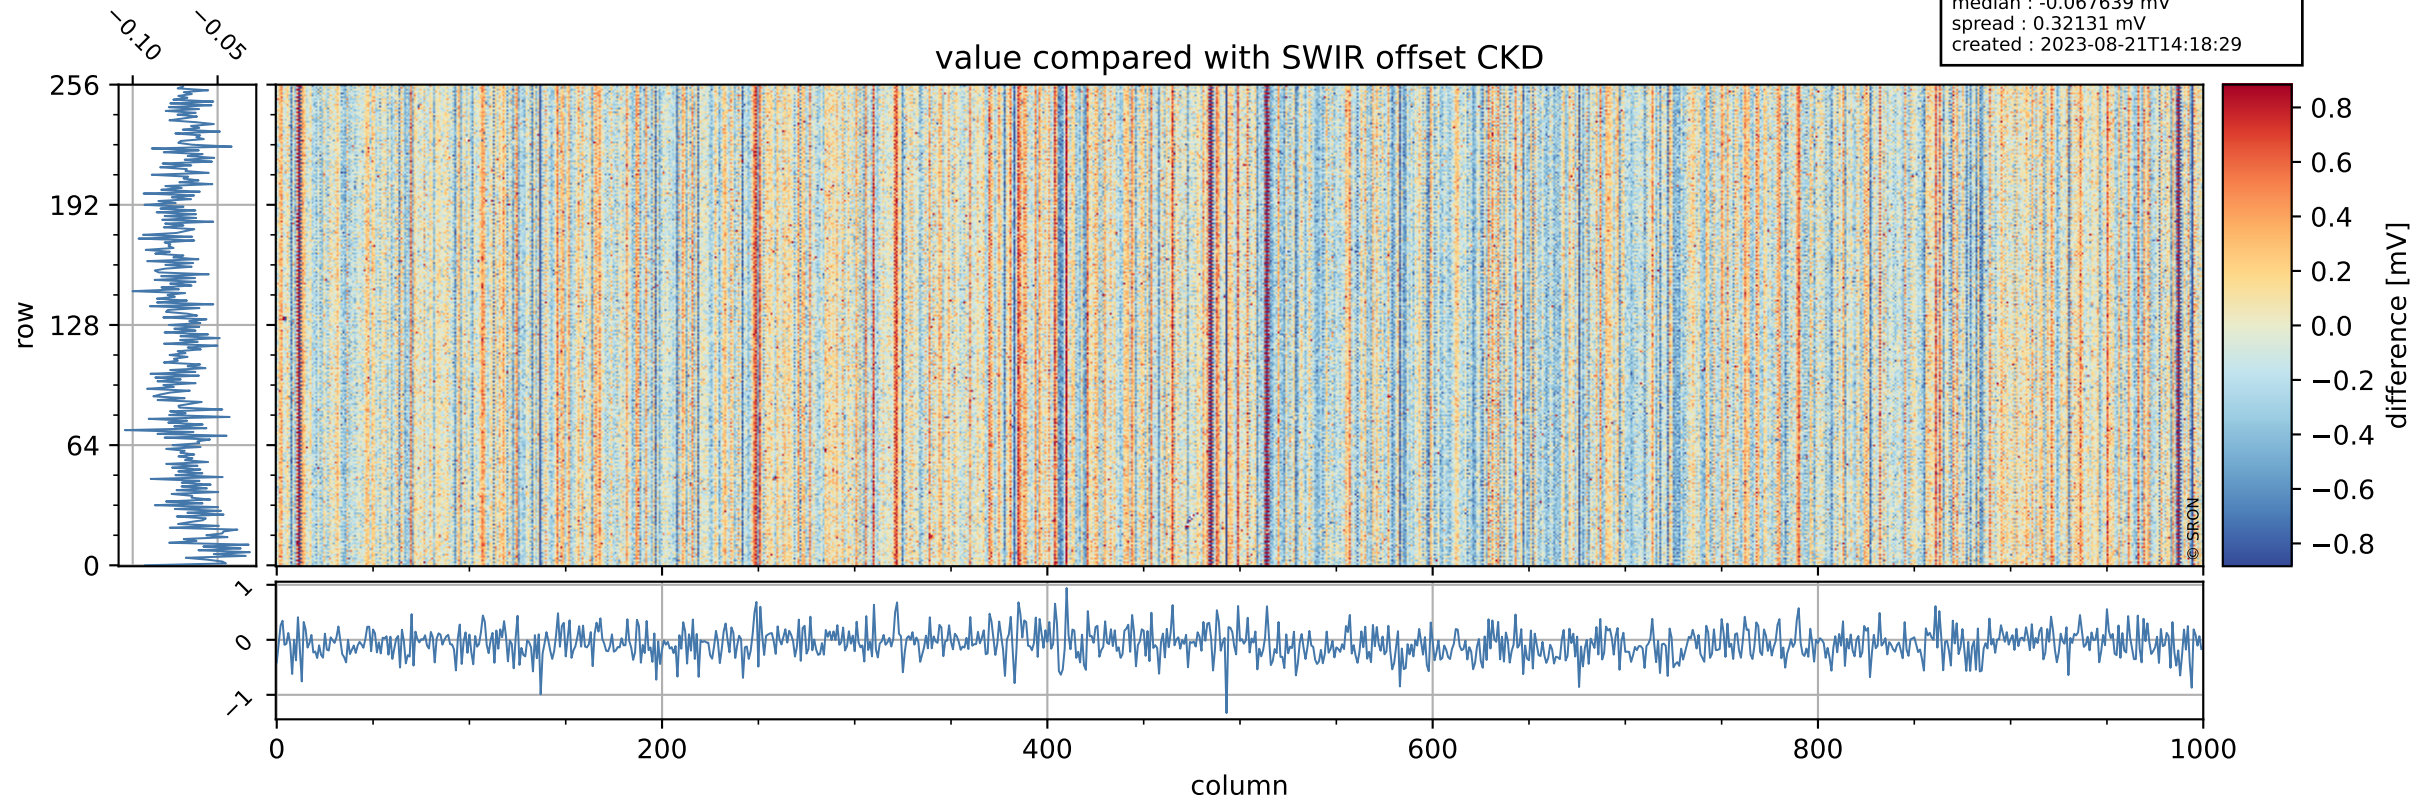

Tropomi SWIR offset (official)

orbits : 19 in [5107, 5152]
coverage : 2018-10-08 / 2018-10-11
median : 0.52595 V
spread : 0.035928 V
created : 2023-08-21T14:18:28

value detector map

Tropomi SWIR offset (official)

orbits : 19 in [5107, 5152]
coverage : 2018-10-08 / 2018-10-11
median : 30.918 μV
spread : 18.858 μV
created : 2023-08-21T14:18:28

Tropomi SWIR offset (official)

orbits : 19 in [5107, 5152]
coverage : 2018-10-08 / 2018-10-11
median : -0.067639 mV
spread : 0.32131 mV
created : 2023-08-21T14:18:29

value compared with SWIR offset CKD

Tropomi SWIR offset (official) ground-tracks of Sentinel-5P

orbits : 19 in [5107, 5152]
coverage : 2018-10-08 / 2018-10-11
created : 2023-08-21T14:18:29

Tropomi SWIR offset (official)

orbits : [2827, 5152]
coverage : 2018-04-30 / 2018-10-11
created : 2023-08-21T14:18:29

trend of detector median & temperatures