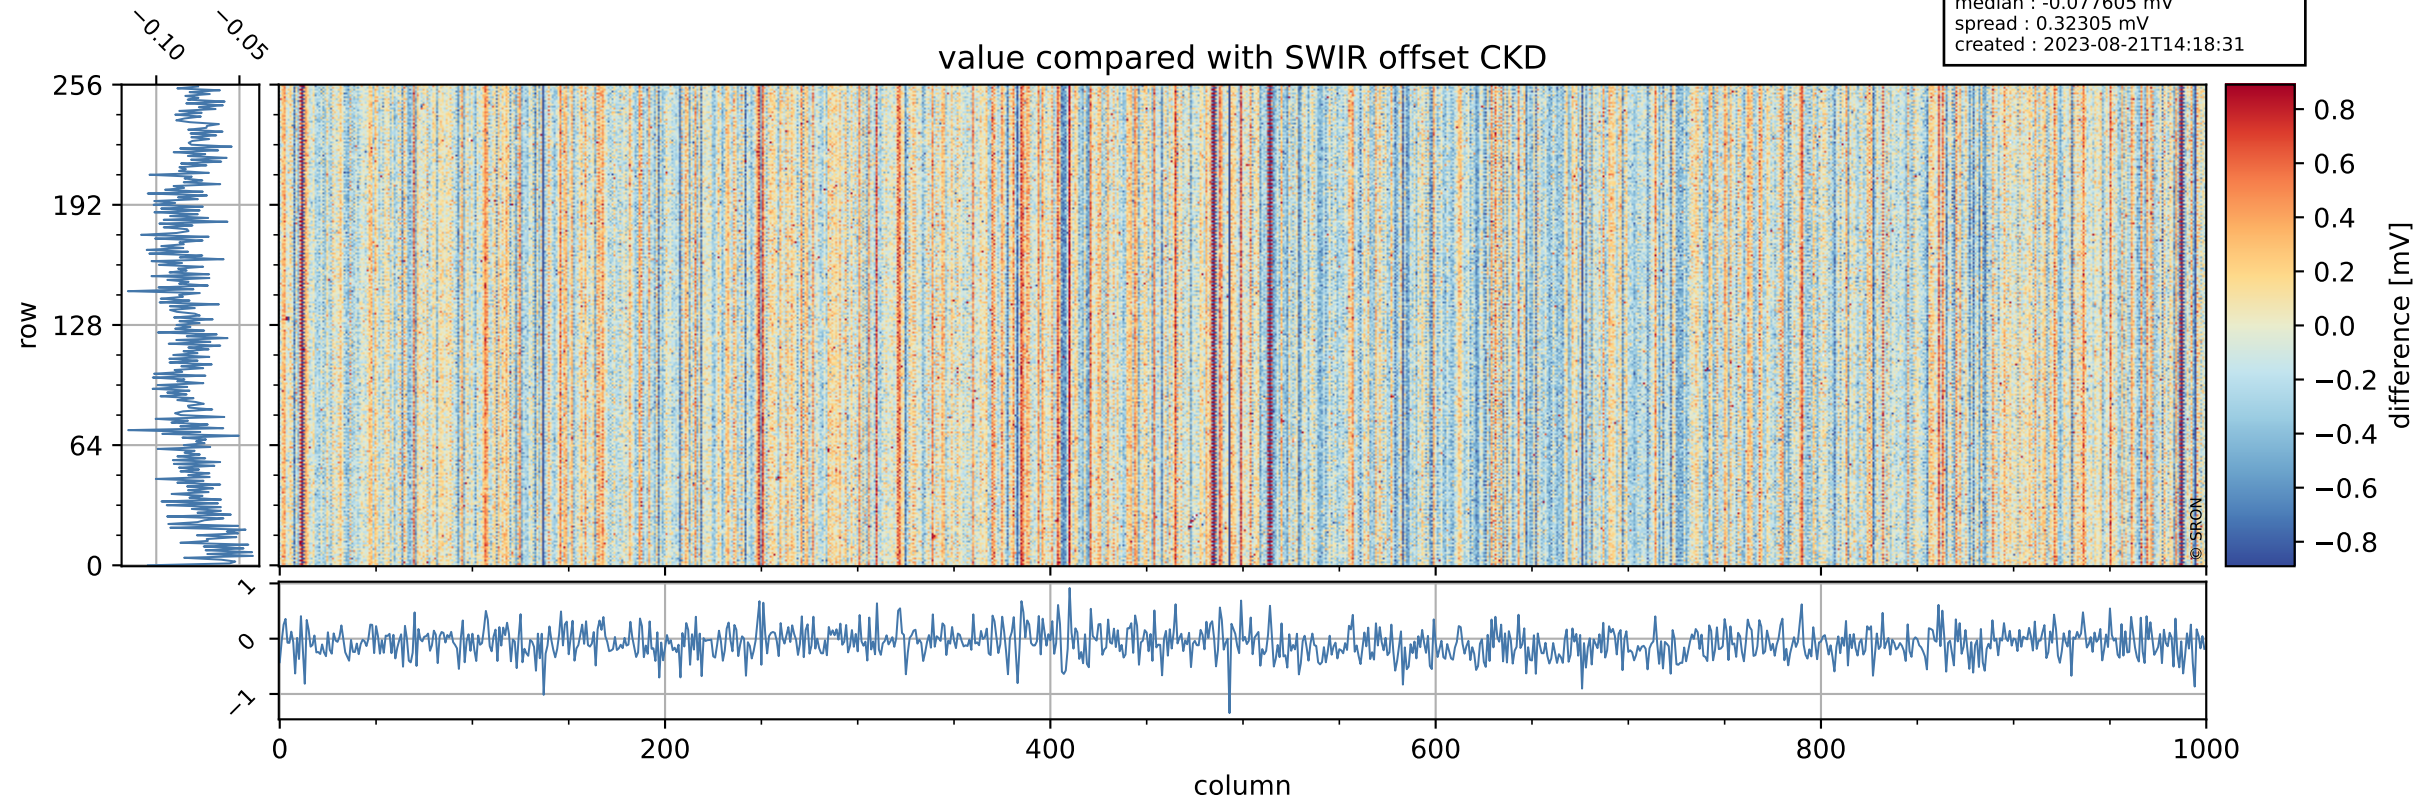

## value detector map

# Tropomi SWIR offset (official)

orbits : 20 in [5122, 5167]  
coverage : 2018-10-09 / 2018-10-12  
median : 30.4  $\mu\text{V}$   
spread : 18.604  $\mu\text{V}$   
created : 2023-08-21T14:18:30

# Tropomi SWIR offset (official)

orbits : 20 in [5122, 5167]  
coverage : 2018-10-09 / 2018-10-12  
median : -0.077605 mV  
spread : 0.32305 mV  
created : 2023-08-21T14:18:31

value compared with SWIR offset CKD

# Tropomi SWIR offset (official) ground-tracks of Sentinel-5P

orbits : 20 in [5122, 5167]  
coverage : 2018-10-09 / 2018-10-12  
created : 2023-08-21T14:18:31