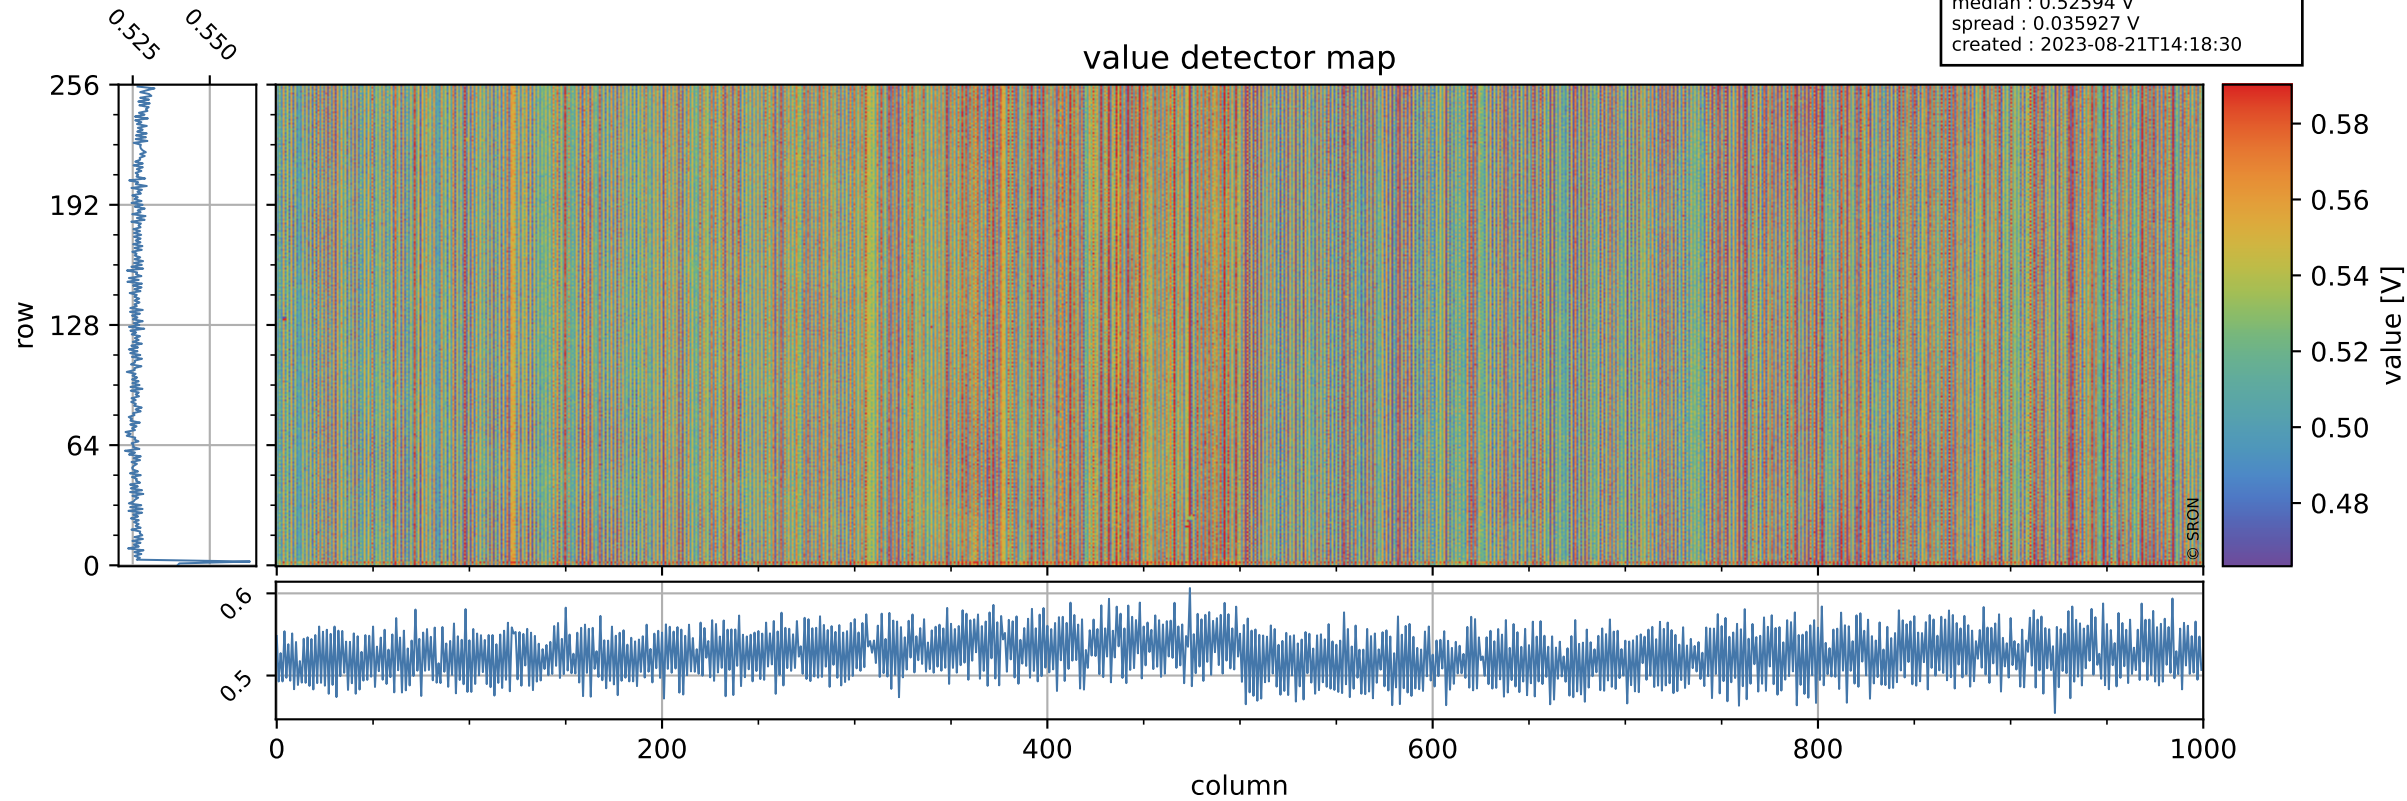

# Tropomi SWIR offset (official)

orbits : 20 in [5122, 5167]  
coverage : 2018-10-09 / 2018-10-12  
median : 0.52594 V  
spread : 0.035927 V  
created : 2023-08-21T14:18:30

## value detector map

# Tropomi SWIR offset (official)

orbits : 20 in [5122, 5167]  
coverage : 2018-10-09 / 2018-10-12  
median : 30.4  $\mu\text{V}$   
spread : 18.604  $\mu\text{V}$   
created : 2023-08-21T14:18:30

# Tropomi SWIR offset (official) ground-tracks of Sentinel-5P

orbits : 20 in [5122, 5167]  
coverage : 2018-10-09 / 2018-10-12  
created : 2023-08-21T14:18:31