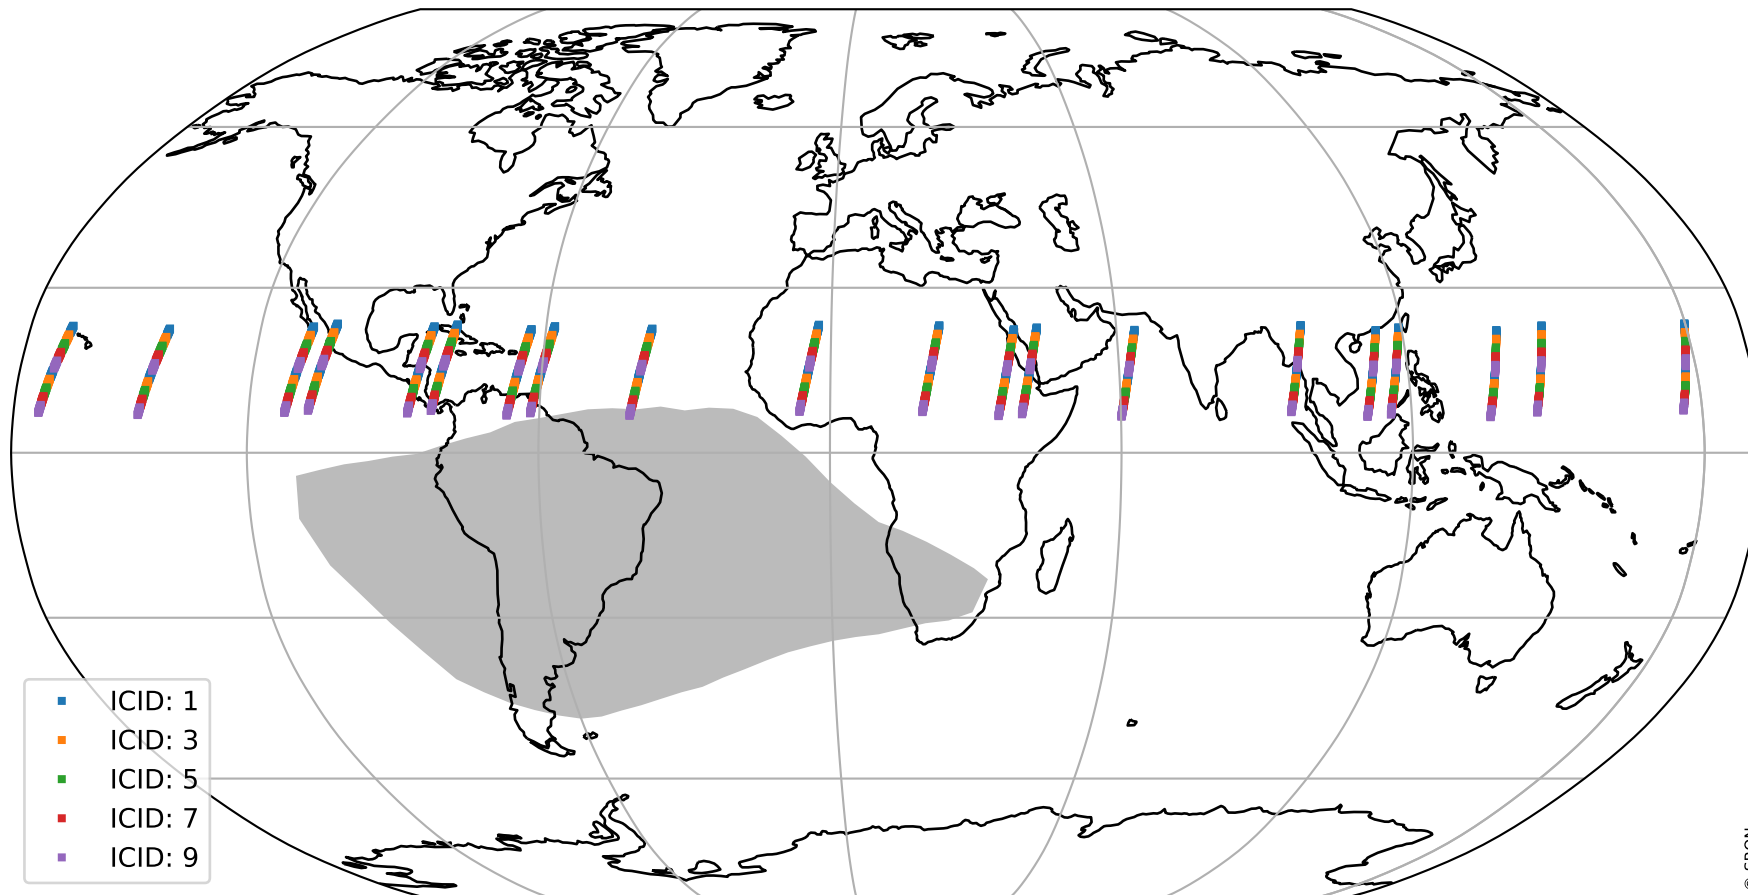

# Tropomi SWIR offset (official)

orbits : 20 in [5122, 5167]  
coverage : 2018-10-09 / 2018-10-12  
median : 30.4  $\mu\text{V}$   
spread : 18.604  $\mu\text{V}$   
created : 2023-08-21T14:18:30

# Tropomi SWIR offset (official)

orbits : 20 in [5122, 5167]  
coverage : 2018-10-09 / 2018-10-12  
median : -0.077605 mV  
spread : 0.32305 mV  
created : 2023-08-21T14:18:31

value compared with SWIR offset CKD

# Tropomi SWIR offset (official) ground-tracks of Sentinel-5P

orbits : 20 in [5122, 5167]  
coverage : 2018-10-09 / 2018-10-12  
created : 2023-08-21T14:18:31

# Tropomi SWIR offset (official)

orbits : [2827, 5167]  
coverage : 2018-04-30 / 2018-10-12  
created : 2023-08-21T14:18:31