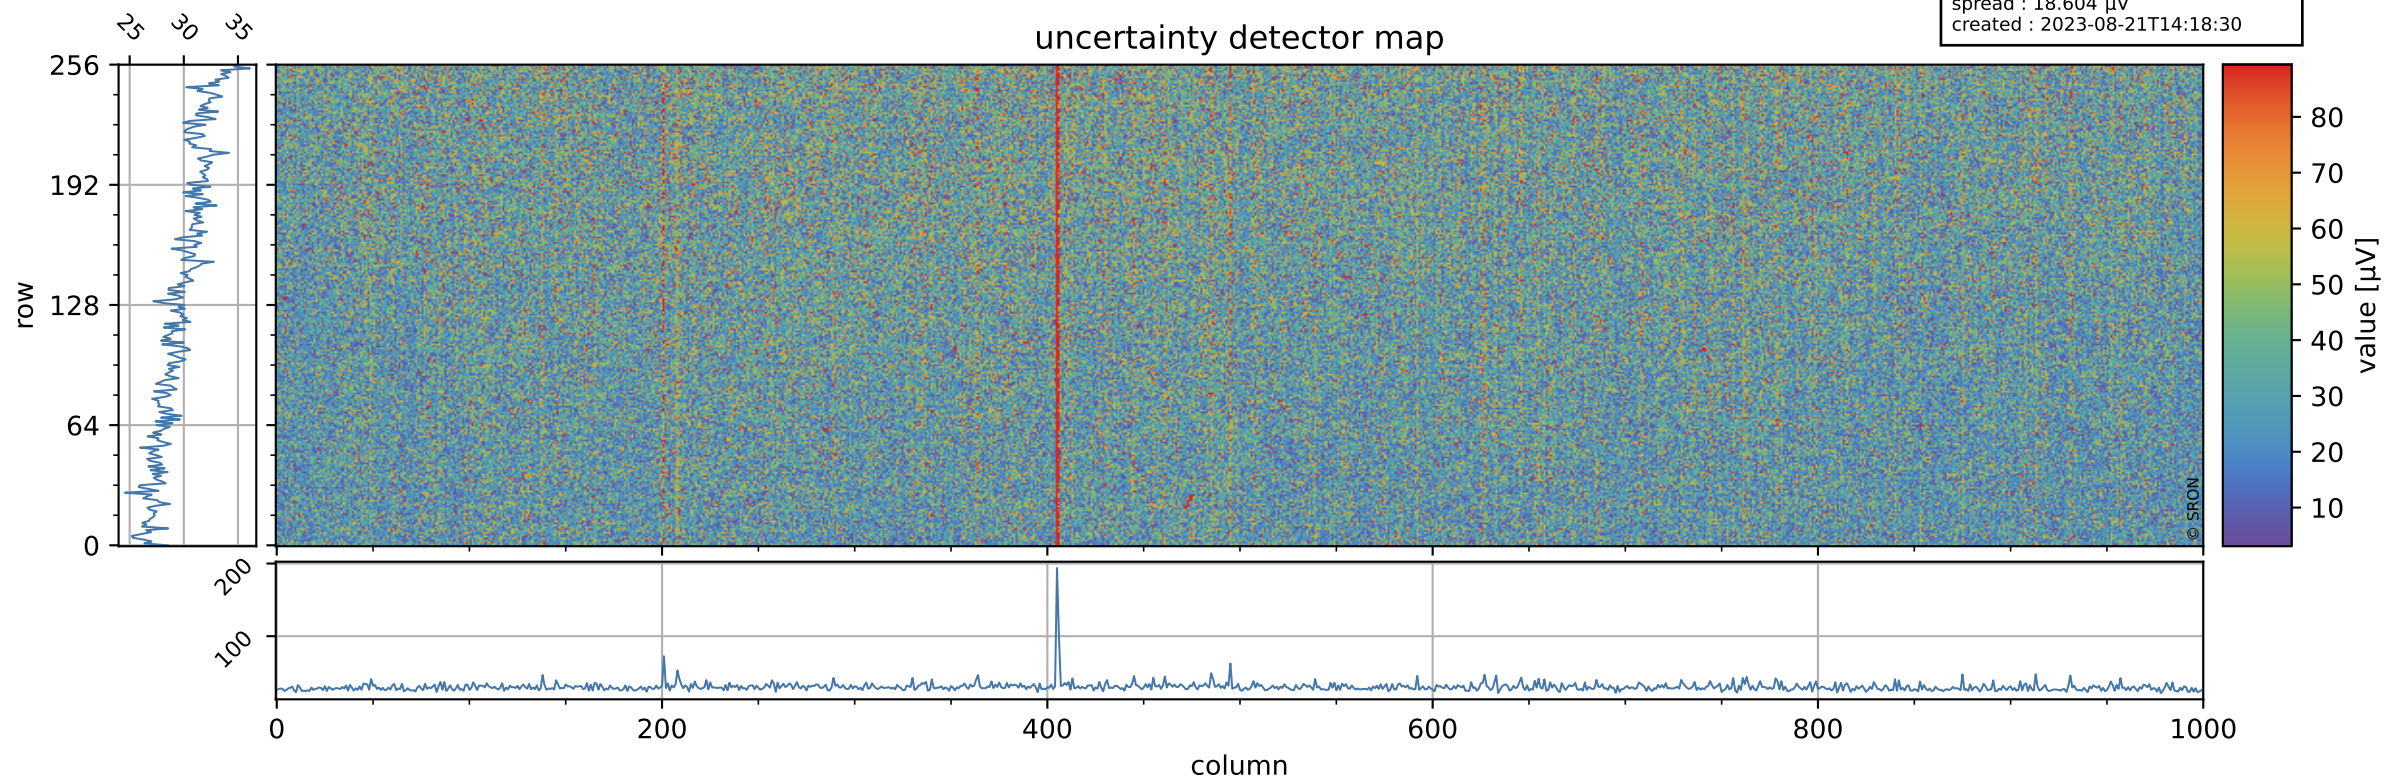

# Tropomi SWIR offset (official)

orbits : 20 in [5122, 5167]  
coverage : 2018-10-09 / 2018-10-12  
median : 0.52594 V  
spread : 0.035927 V  
created : 2023-08-21T14:18:30

## value detector map

# Tropomi SWIR offset (official)

orbits : 20 in [5122, 5167]  
coverage : 2018-10-09 / 2018-10-12  
median : 30.4  $\mu\text{V}$   
spread : 18.604  $\mu\text{V}$   
created : 2023-08-21T14:18:30

# Tropomi SWIR offset (official) ground-tracks of Sentinel-5P

orbits : 20 in [5122, 5167]  
coverage : 2018-10-09 / 2018-10-12  
created : 2023-08-21T14:18:31