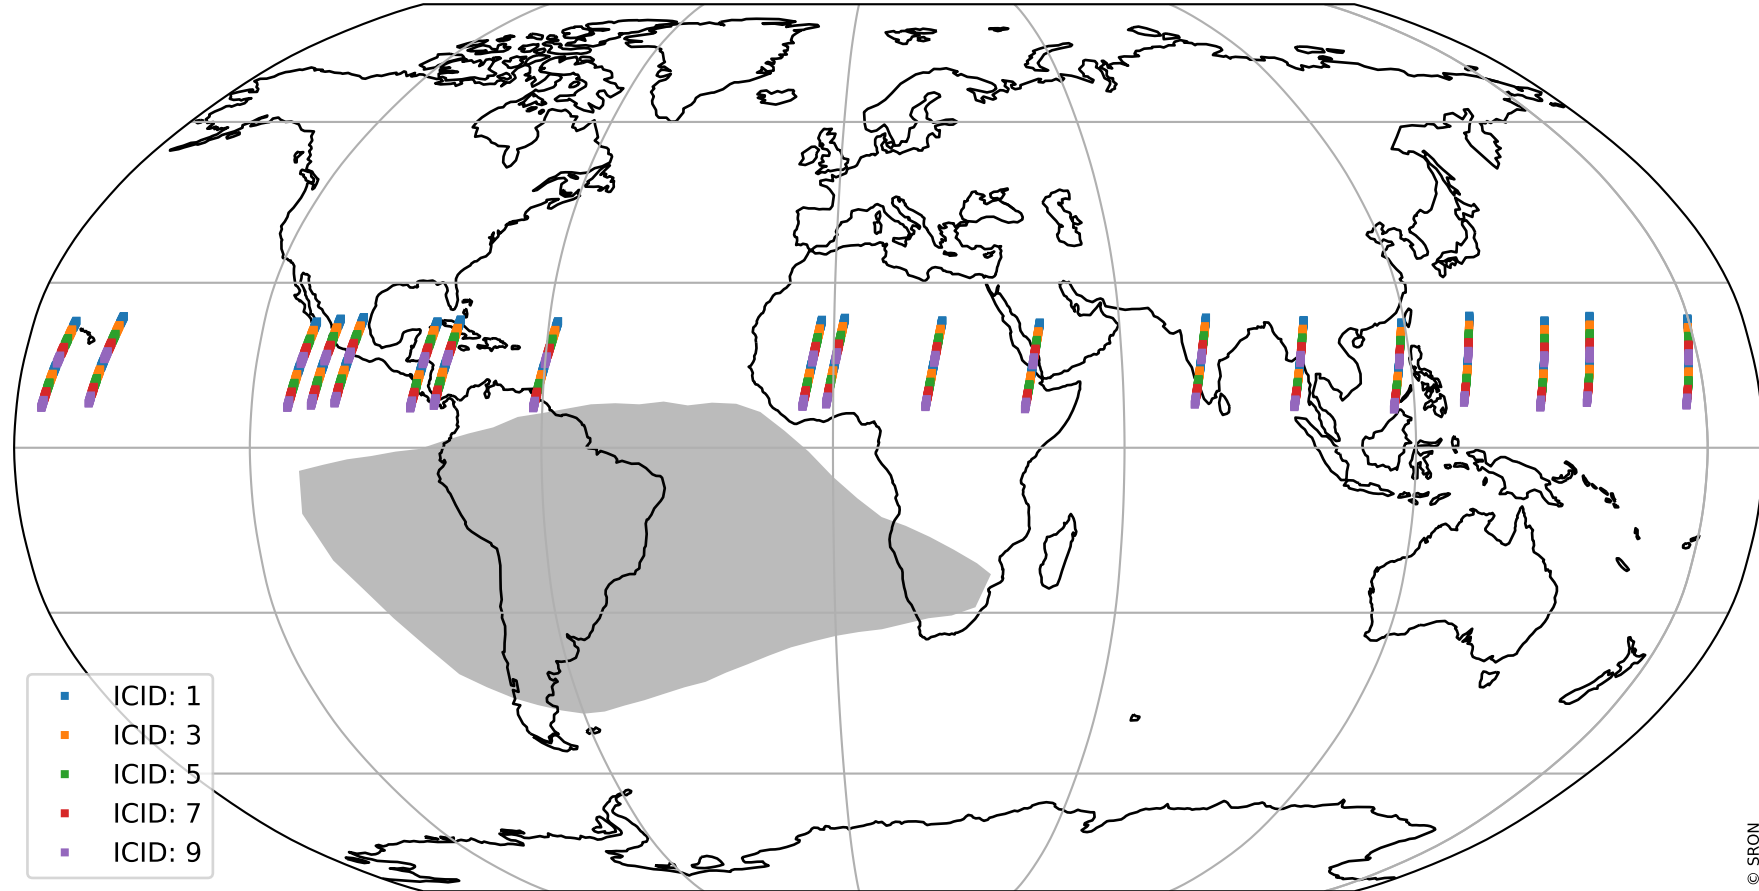

# Tropomi SWIR offset (official)

orbits : 19 in [5137, 5182]  
coverage : 2018-10-10 / 2018-10-13  
median : 30.479  $\mu\text{V}$   
spread : 18.567  $\mu\text{V}$   
created : 2023-08-21T14:18:32

# Tropomi SWIR offset (official)

orbits : 19 in [5137, 5182]  
coverage : 2018-10-10 / 2018-10-13  
median : -0.084984 mV  
spread : 0.32364 mV  
created : 2023-08-21T14:18:32

value compared with SWIR offset CKD

# Tropomi SWIR offset (official) ground-tracks of Sentinel-5P

orbits : 19 in [5137, 5182]  
coverage : 2018-10-10 / 2018-10-13  
created : 2023-08-21T14:18:32

# Tropomi SWIR offset (official)

orbits : [2827, 5182]  
coverage : 2018-04-30 / 2018-10-13  
created : 2023-08-21T14:18:33