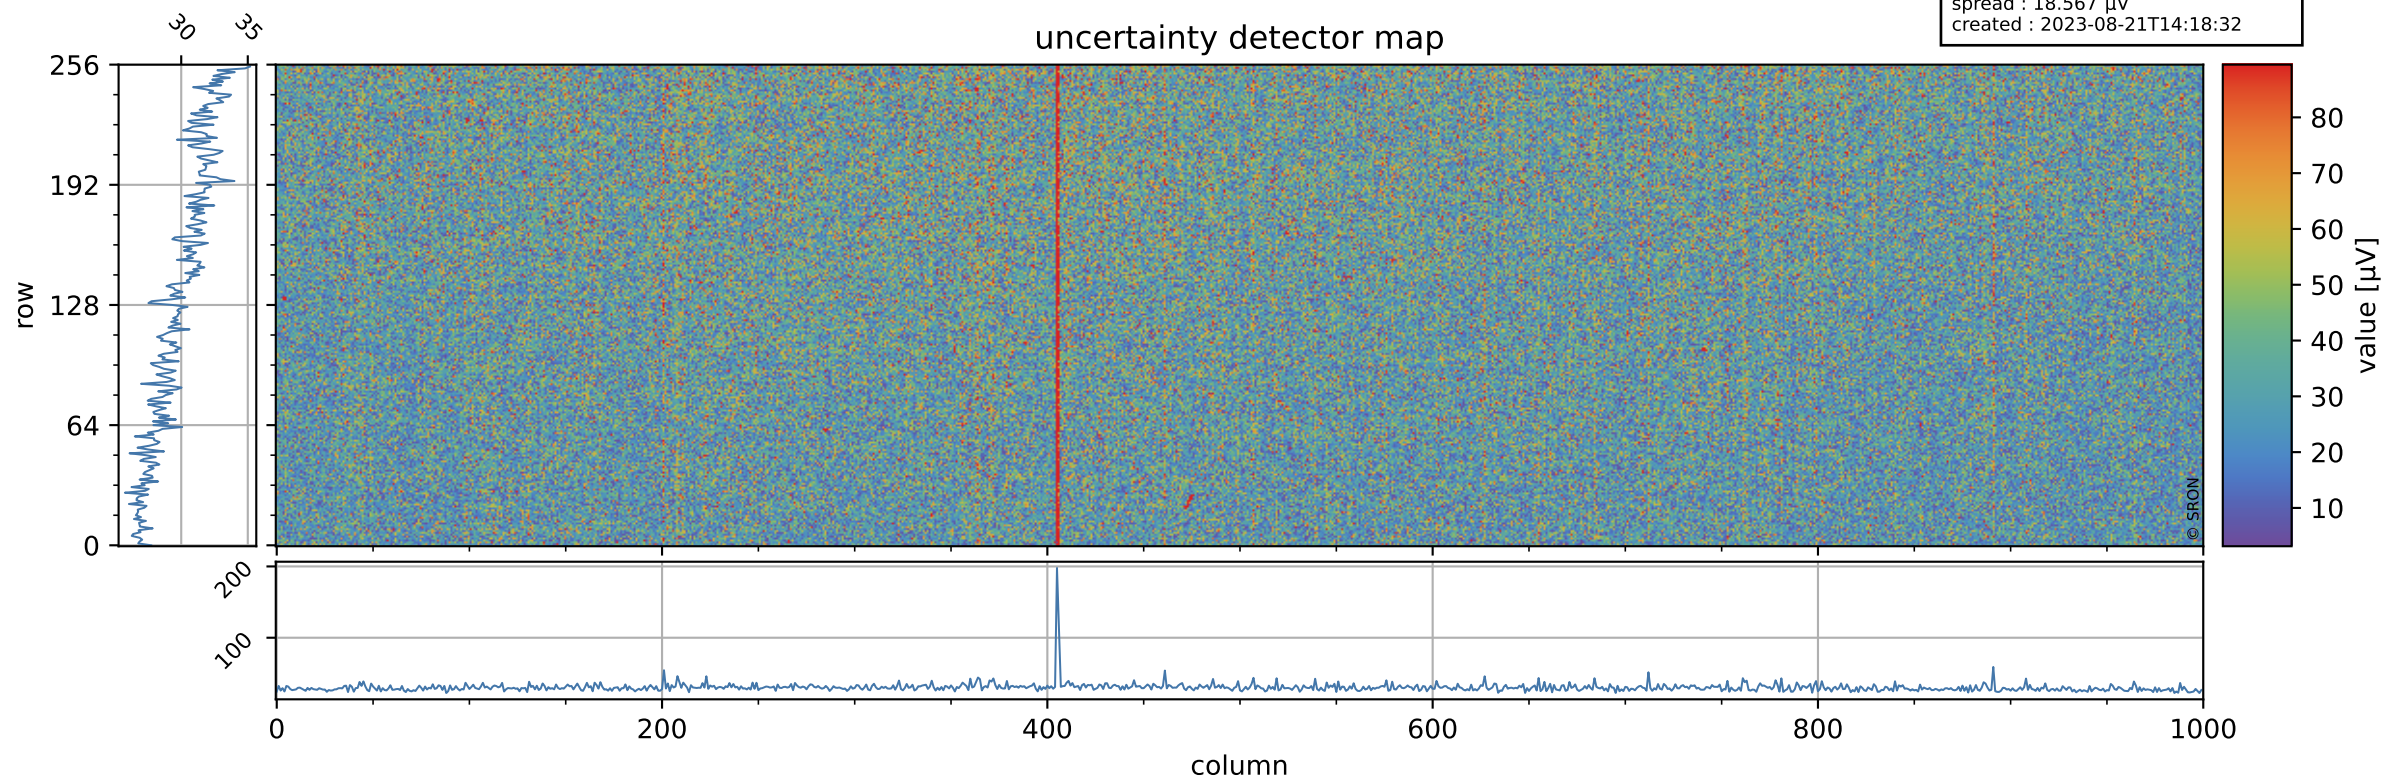

# Tropomi SWIR offset (official)

orbits : 19 in [5137, 5182]  
coverage : 2018-10-10 / 2018-10-13  
median : 0.52593 V  
spread : 0.035927 V  
created : 2023-08-21T14:18:32

## value detector map

# Tropomi SWIR offset (official)

orbits : 19 in [5137, 5182]  
coverage : 2018-10-10 / 2018-10-13  
median : 30.479  $\mu\text{V}$   
spread : 18.567  $\mu\text{V}$   
created : 2023-08-21T14:18:32

# Tropomi SWIR offset (official) ground-tracks of Sentinel-5P

orbits : 19 in [5137, 5182]  
coverage : 2018-10-10 / 2018-10-13  
created : 2023-08-21T14:18:32