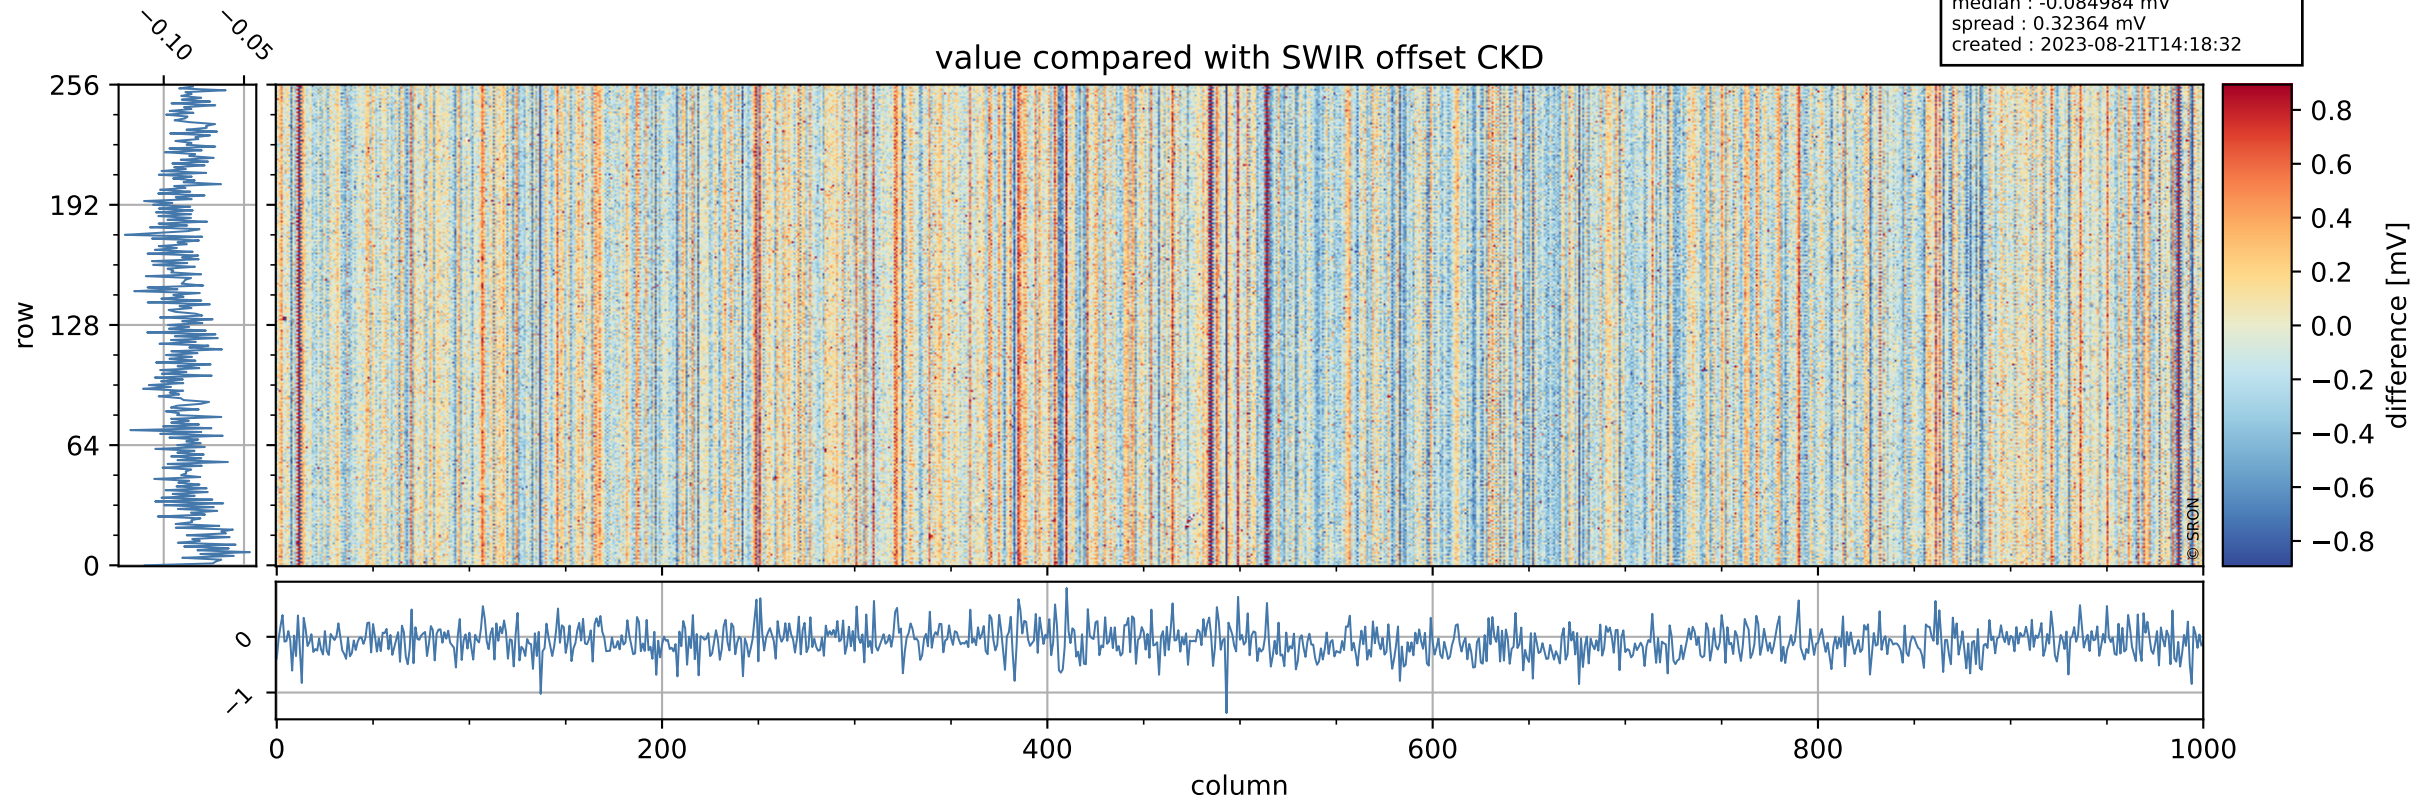

## value detector map

# Tropomi SWIR offset (official)

orbits : 19 in [5137, 5182]  
coverage : 2018-10-10 / 2018-10-13  
median : 30.479  $\mu\text{V}$   
spread : 18.567  $\mu\text{V}$   
created : 2023-08-21T14:18:32

# Tropomi SWIR offset (official)

orbits : 19 in [5137, 5182]  
coverage : 2018-10-10 / 2018-10-13  
median : -0.084984 mV  
spread : 0.32364 mV  
created : 2023-08-21T14:18:32

value compared with SWIR offset CKD

# Tropomi SWIR offset (official) ground-tracks of Sentinel-5P

orbits : 19 in [5137, 5182]  
coverage : 2018-10-10 / 2018-10-13  
created : 2023-08-21T14:18:32