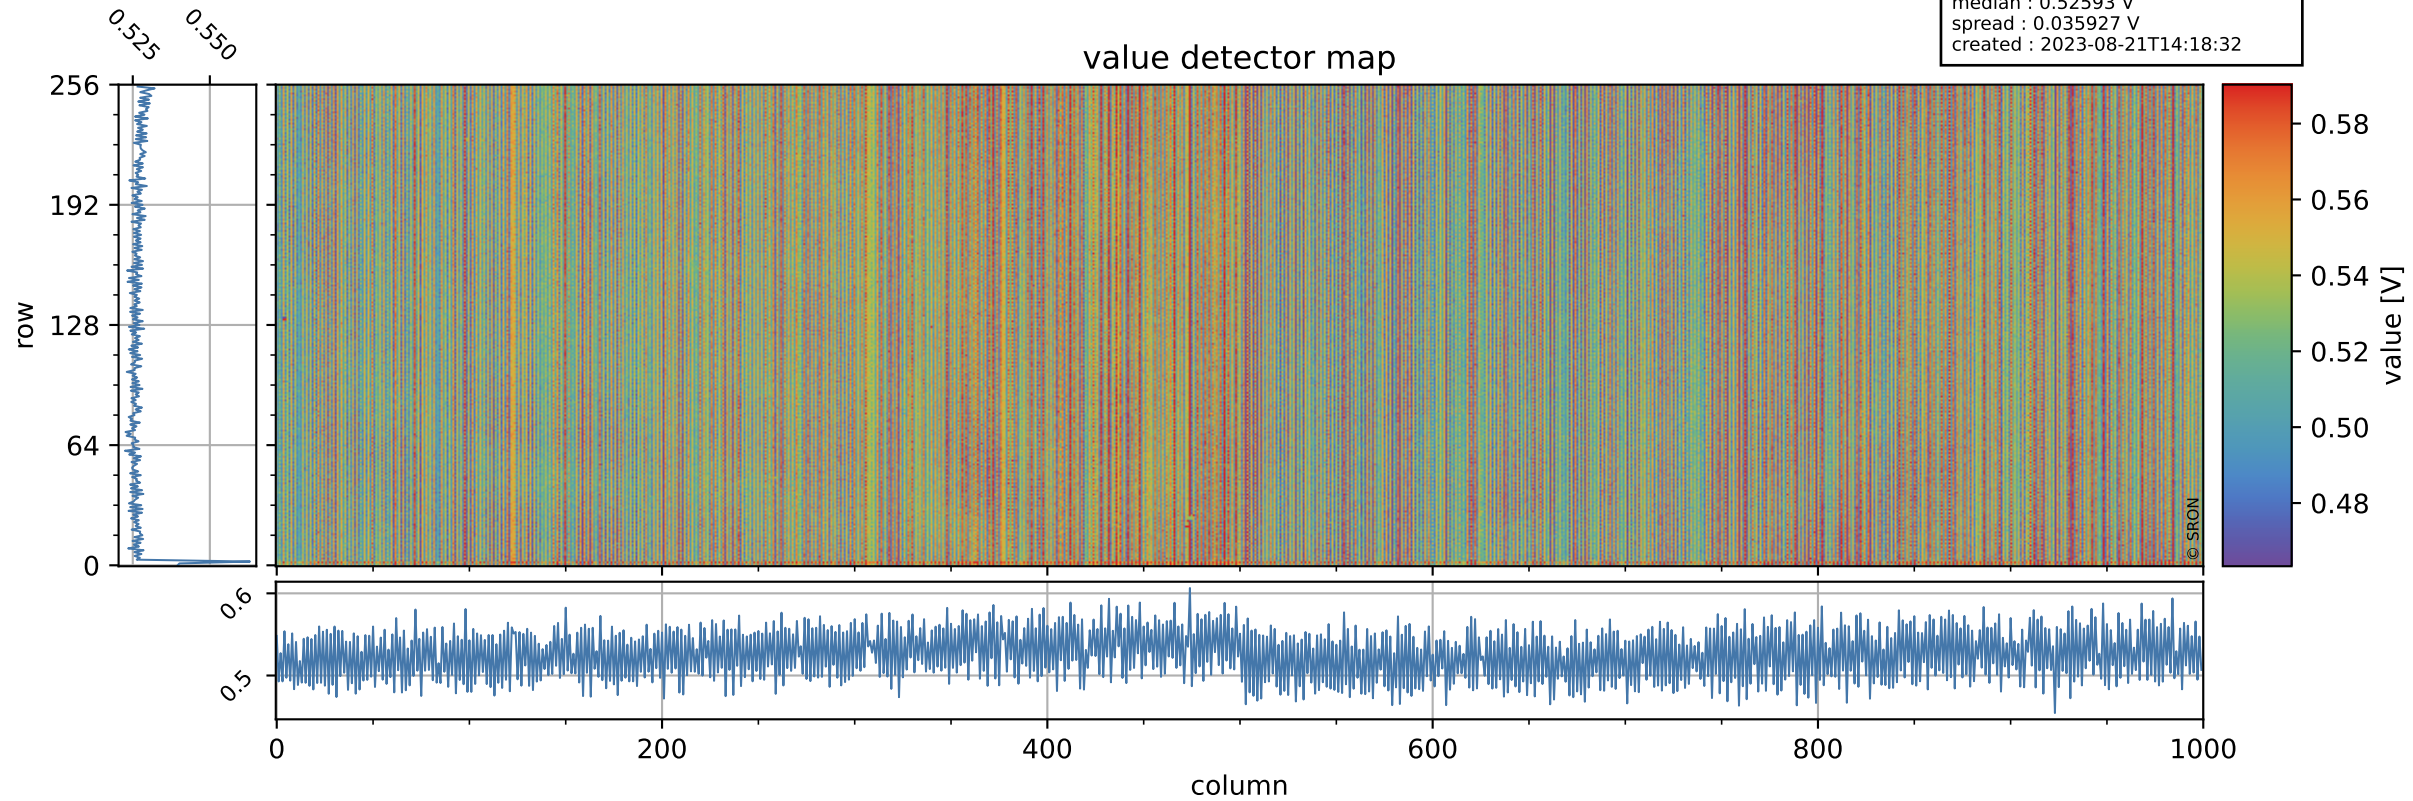

# Tropomi SWIR offset (official)

orbits : 19 in [5137, 5182]  
coverage : 2018-10-10 / 2018-10-13  
median : 0.52593 V  
spread : 0.035927 V  
created : 2023-08-21T14:18:32

## value detector map

# Tropomi SWIR offset (official)

orbits : 19 in [5137, 5182]  
coverage : 2018-10-10 / 2018-10-13  
median : 30.479  $\mu\text{V}$   
spread : 18.567  $\mu\text{V}$   
created : 2023-08-21T14:18:32

# Tropomi SWIR offset (official) ground-tracks of Sentinel-5P

orbits : 19 in [5137, 5182]  
coverage : 2018-10-10 / 2018-10-13  
created : 2023-08-21T14:18:32