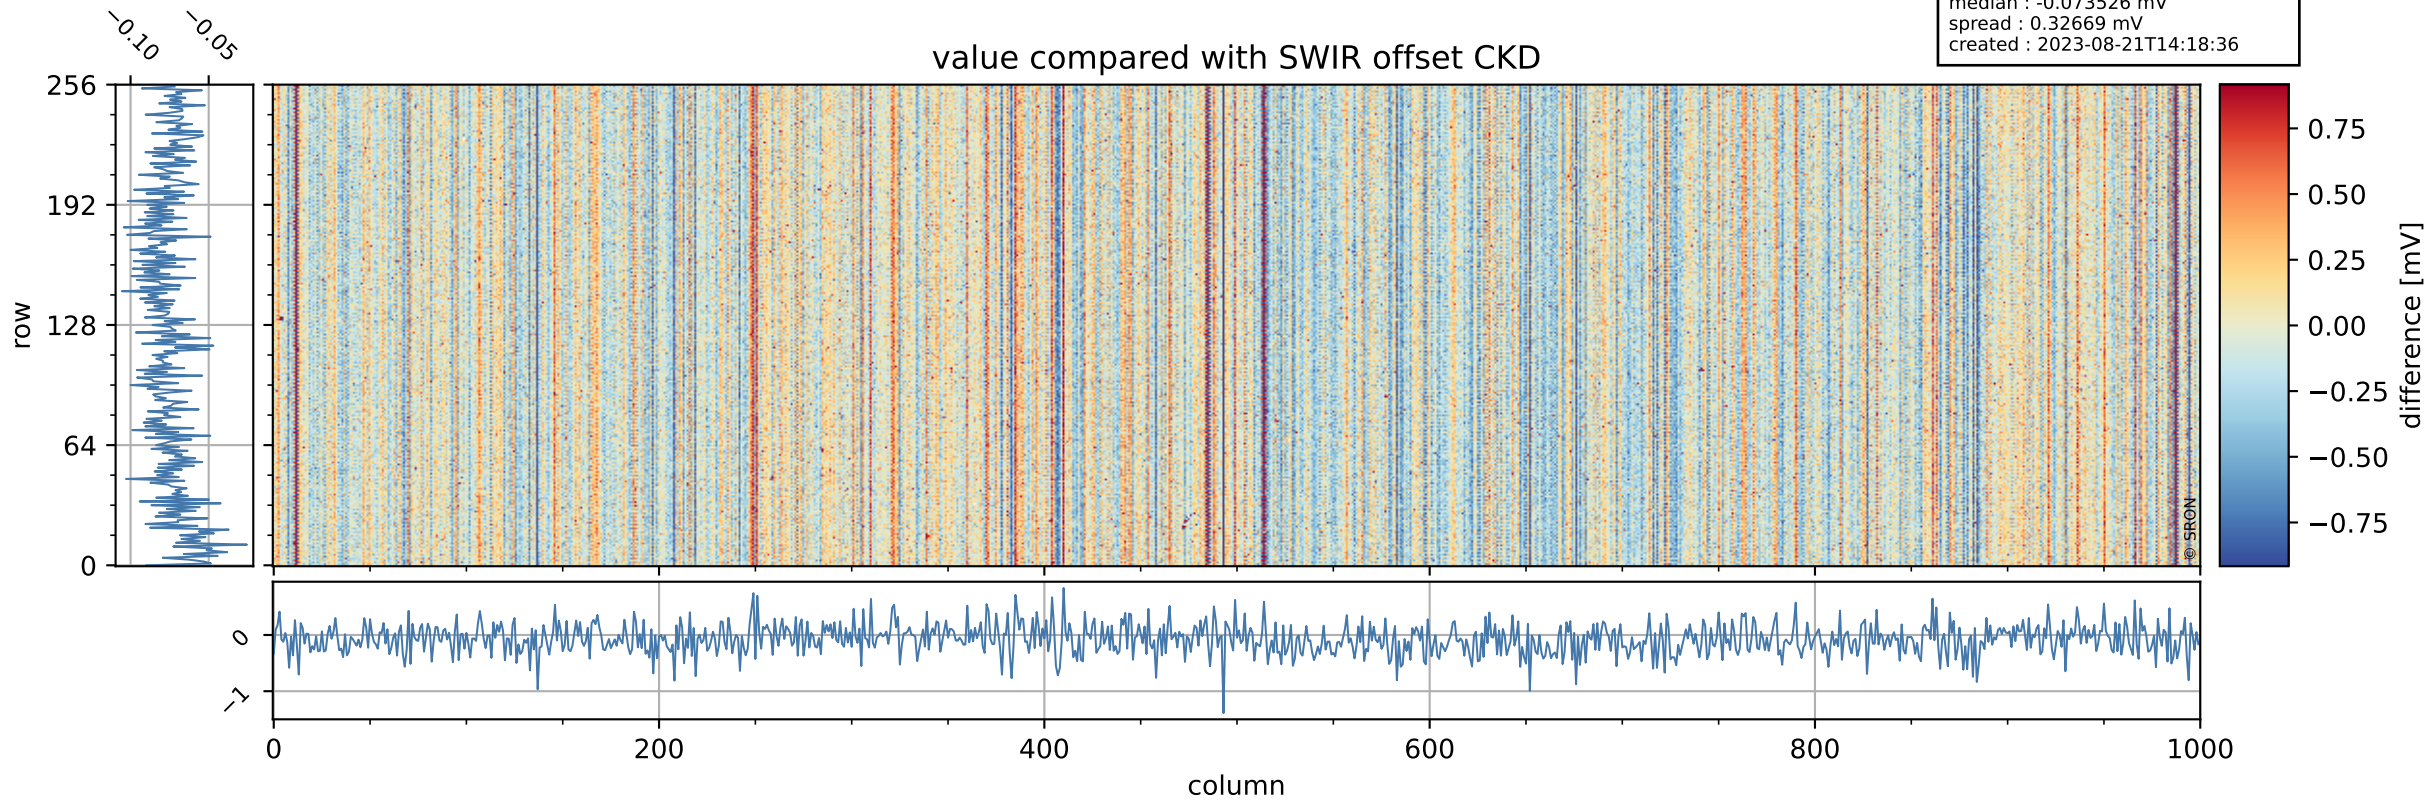

Tropomi SWIR offset (official)

orbits : 15 in [5182, 5227]
coverage : 2018-10-13 / 2018-10-16
median : 0.52595 V
spread : 0.035923 V
created : 2023-08-21T14:18:35

value detector map

Tropomi SWIR offset (official)

orbits : 15 in [5182, 5227]
coverage : 2018-10-13 / 2018-10-16
median : 32.017 μV
spread : 19.185 μV
created : 2023-08-21T14:18:35

Tropomi SWIR offset (official)

orbits : 15 in [5182, 5227]
coverage : 2018-10-13 / 2018-10-16
median : -0.073526 mV
spread : 0.32669 mV
created : 2023-08-21T14:18:36

value compared with SWIR offset CKD

Tropomi SWIR offset (official) ground-tracks of Sentinel-5P

orbits : 15 in [5182, 5227]
coverage : 2018-10-13 / 2018-10-16
created : 2023-08-21T14:18:36

Tropomi SWIR offset (official)

orbits : [2827, 5227]
coverage : 2018-04-30 / 2018-10-16
created : 2023-08-21T14:18:36

trend of detector median & temperatures