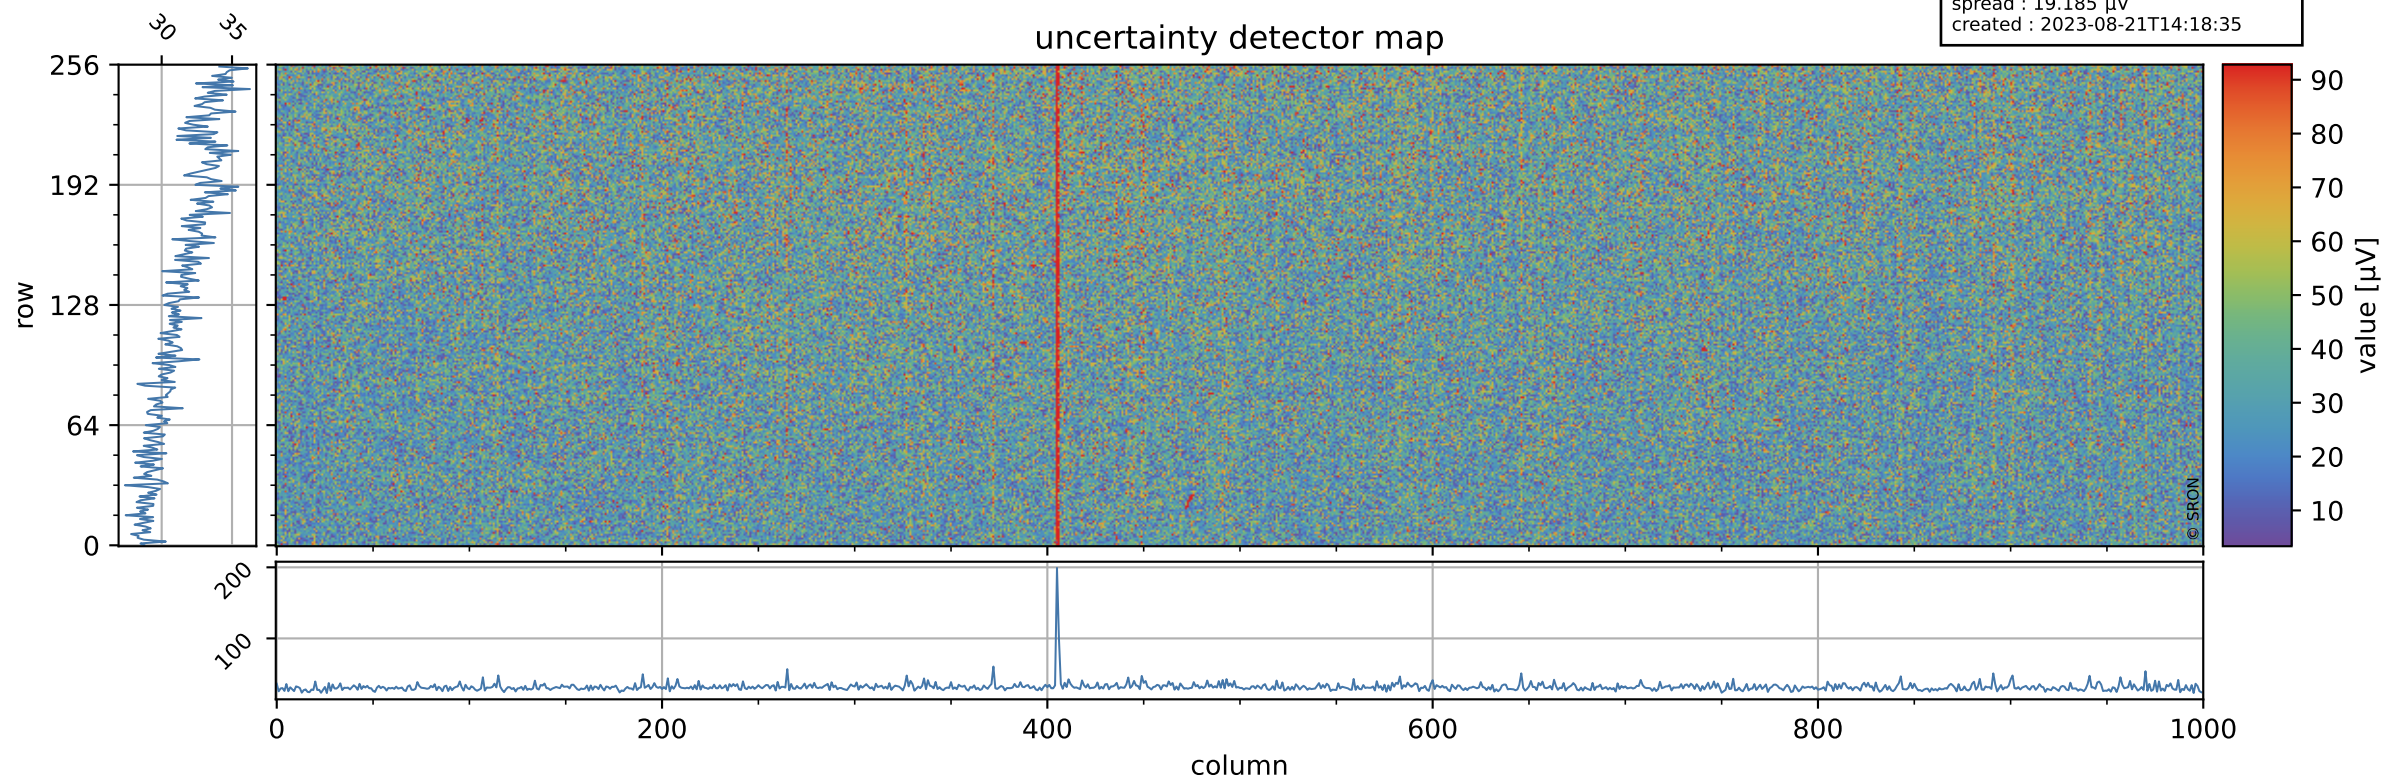

Tropomi SWIR offset (official)

orbits : 15 in [5182, 5227]
coverage : 2018-10-13 / 2018-10-16
median : 0.52595 V
spread : 0.035923 V
created : 2023-08-21T14:18:35

value detector map

Tropomi SWIR offset (official)

orbits : 15 in [5182, 5227]
coverage : 2018-10-13 / 2018-10-16
median : 32.017 μV
spread : 19.185 μV
created : 2023-08-21T14:18:35

Tropomi SWIR offset (official)

orbits : 15 in [5182, 5227]
coverage : 2018-10-13 / 2018-10-16
median : -0.073526 mV
spread : 0.32669 mV
created : 2023-08-21T14:18:36

value compared with SWIR offset CKD

Tropomi SWIR offset (official) ground-tracks of Sentinel-5P

orbits : 15 in [5182, 5227]
coverage : 2018-10-13 / 2018-10-16
created : 2023-08-21T14:18:36

Tropomi SWIR offset (official)

orbits : [2827, 5227]
coverage : 2018-04-30 / 2018-10-16
created : 2023-08-21T14:18:36

trend of detector median & temperatures