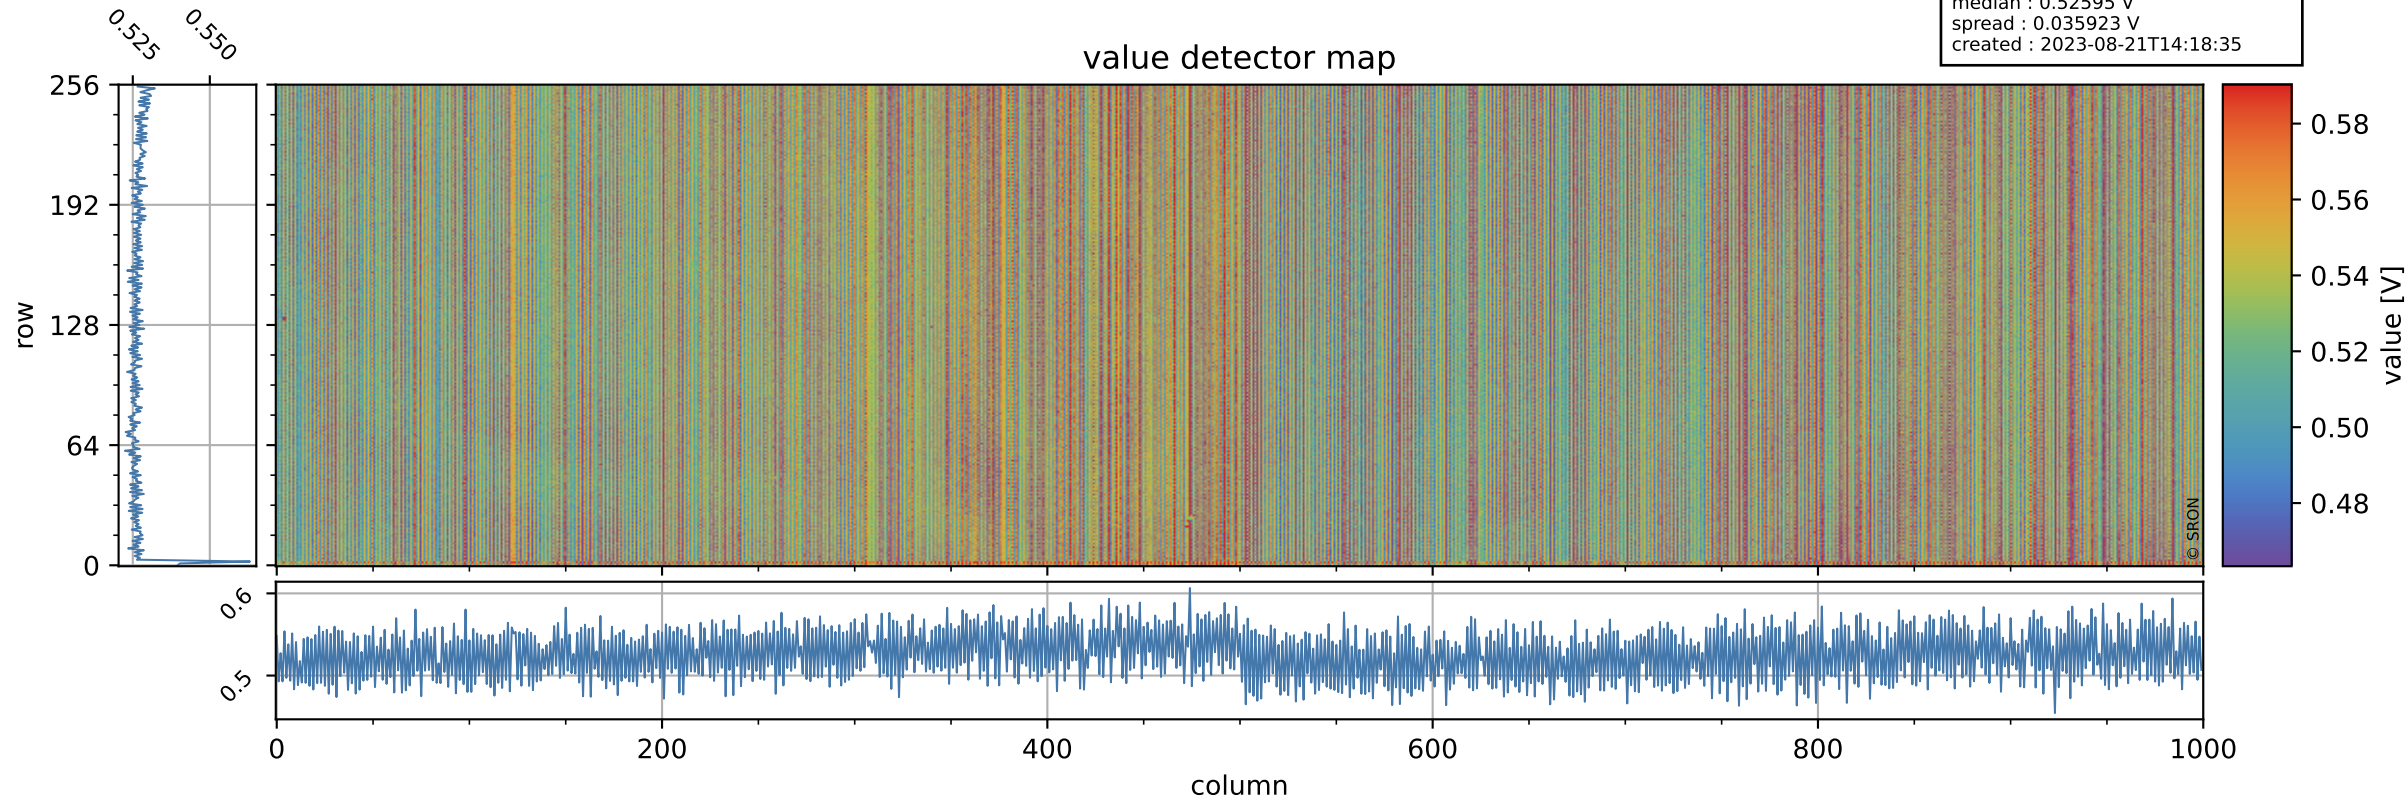

Tropomi SWIR offset (official)

orbits : 15 in [5182, 5227]
coverage : 2018-10-13 / 2018-10-16
median : 0.52595 V
spread : 0.035923 V
created : 2023-08-21T14:18:35

value detector map

Tropomi SWIR offset (official)

orbits : 15 in [5182, 5227]
coverage : 2018-10-13 / 2018-10-16
median : 32.017 μV
spread : 19.185 μV
created : 2023-08-21T14:18:35

Tropomi SWIR offset (official)

orbits : 15 in [5182, 5227]
coverage : 2018-10-13 / 2018-10-16
median : -0.073526 mV
spread : 0.32669 mV
created : 2023-08-21T14:18:36

value compared with SWIR offset CKD

Tropomi SWIR offset (official) ground-tracks of Sentinel-5P

orbits : 15 in [5182, 5227]
coverage : 2018-10-13 / 2018-10-16
created : 2023-08-21T14:18:36

Tropomi SWIR offset (official)

orbits : [2827, 5227]
coverage : 2018-04-30 / 2018-10-16
created : 2023-08-21T14:18:36

trend of detector median & temperatures