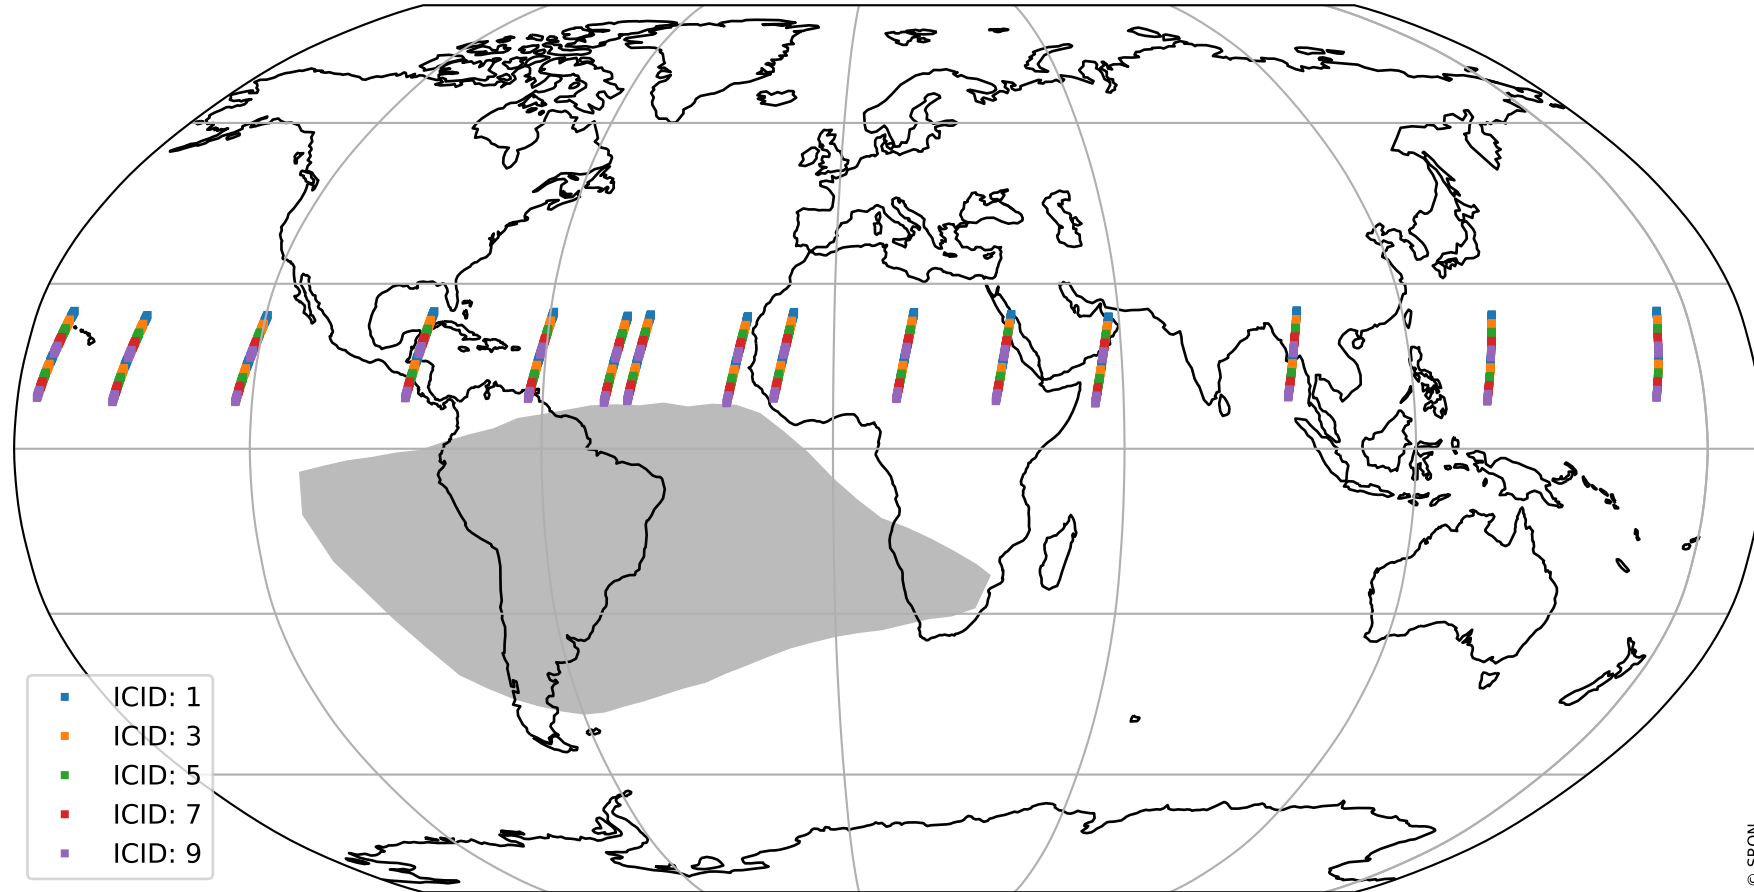

Tropomi SWIR offset (official)

orbits : 15 in [5182, 5227]
coverage : 2018-10-13 / 2018-10-16
median : 0.52595 V
spread : 0.035923 V
created : 2023-08-21T14:18:35

value detector map

Tropomi SWIR offset (official)

orbits : 15 in [5182, 5227]
coverage : 2018-10-13 / 2018-10-16
median : 32.017 μV
spread : 19.185 μV
created : 2023-08-21T14:18:35

Tropomi SWIR offset (official)

orbits : 15 in [5182, 5227]
coverage : 2018-10-13 / 2018-10-16
median : -0.073526 mV
spread : 0.32669 mV
created : 2023-08-21T14:18:36

value compared with SWIR offset CKD

Tropomi SWIR offset (official) ground-tracks of Sentinel-5P

orbits : 15 in [5182, 5227]
coverage : 2018-10-13 / 2018-10-16
created : 2023-08-21T14:18:36

Tropomi SWIR offset (official)

orbits : [2827, 5227]
coverage : 2018-04-30 / 2018-10-16
created : 2023-08-21T14:18:36

trend of detector median & temperatures