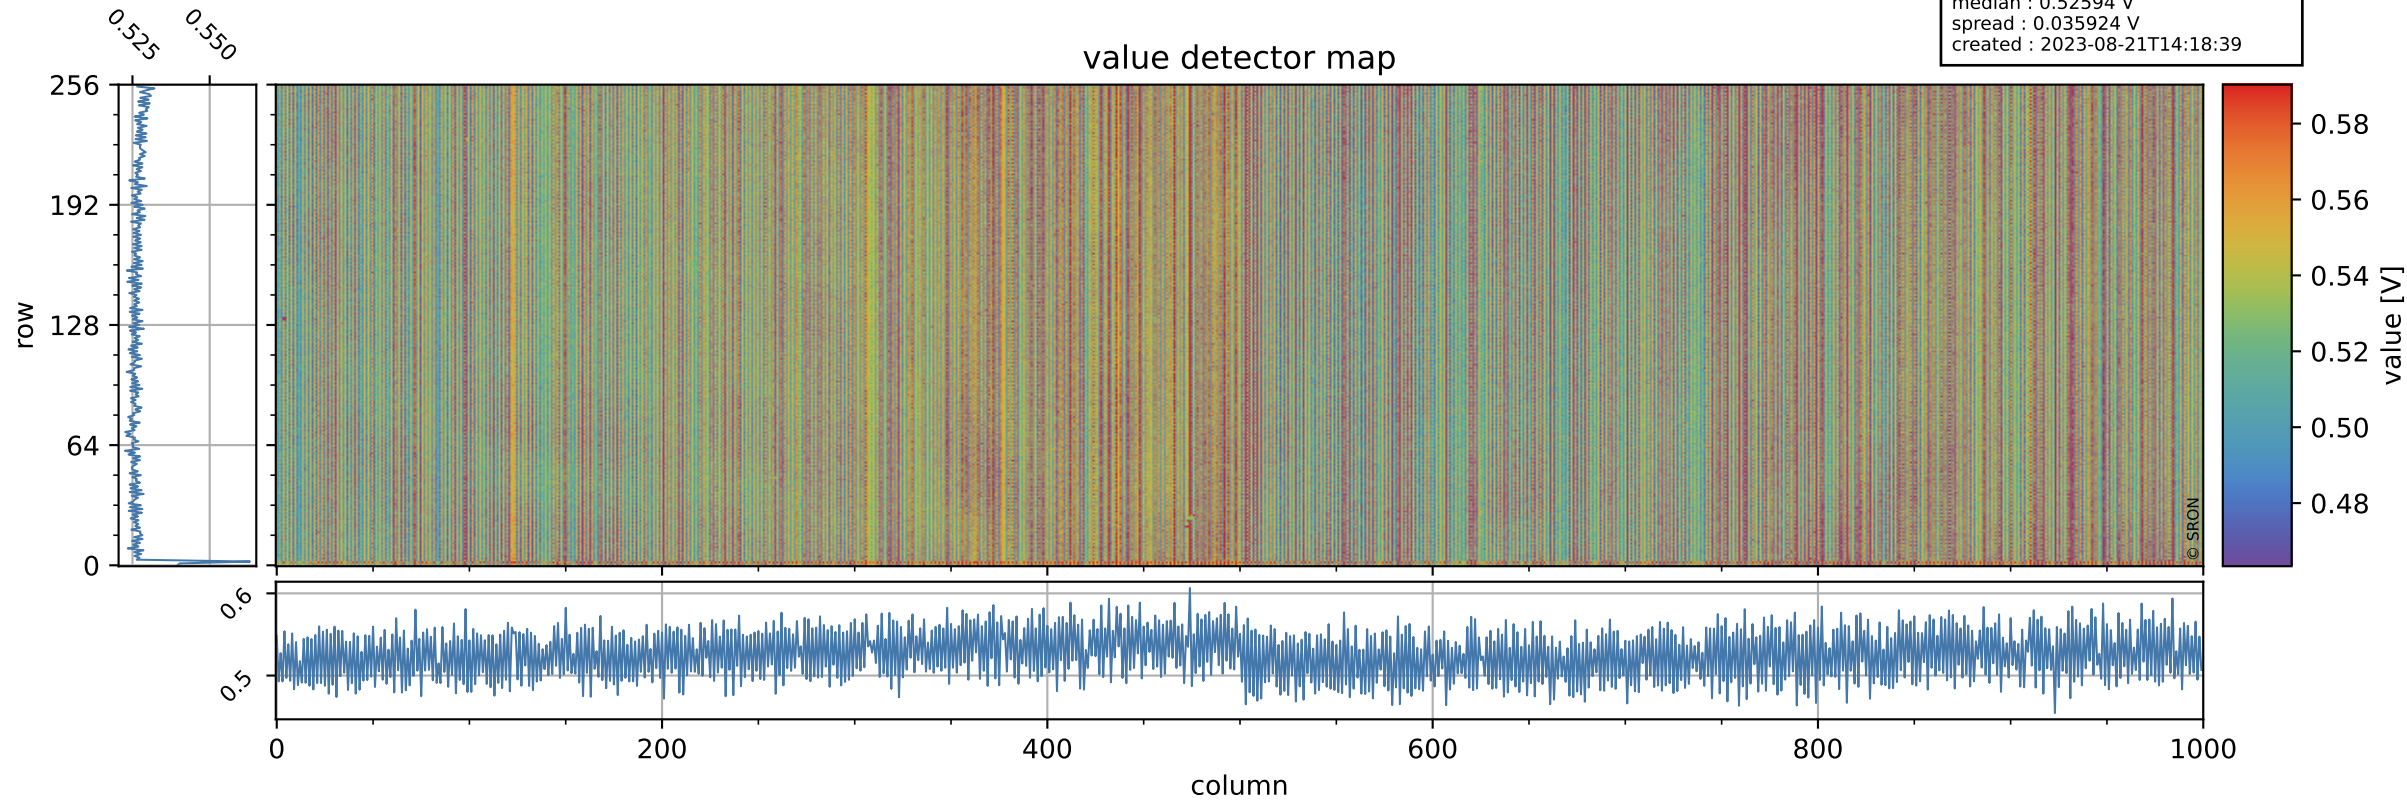

Tropomi SWIR offset (official)

orbits : 20 in [5212, 5257]
coverage : 2018-10-15 / 2018-10-18
median : 0.52594 V
spread : 0.035924 V
created : 2023-08-21T14:18:39

value detector map

Tropomi SWIR offset (official)

orbits : 20 in [5212, 5257]
coverage : 2018-10-15 / 2018-10-18
median : 29.741 μV
spread : 18.119 μV
created : 2023-08-21T14:18:39

Tropomi SWIR offset (official)

orbits : 20 in [5212, 5257]
coverage : 2018-10-15 / 2018-10-18
median : -0.07876 mV
spread : 0.32763 mV
created : 2023-08-21T14:18:39

value compared with SWIR offset CKD

Tropomi SWIR offset (official) ground-tracks of Sentinel-5P

orbits : 20 in [5212, 5257]
coverage : 2018-10-15 / 2018-10-18
created : 2023-08-21T14:18:39

Tropomi SWIR offset (official)

orbits : [2827, 5257]
coverage : 2018-04-30 / 2018-10-18
created : 2023-08-21T14:18:40

trend of detector median & temperatures