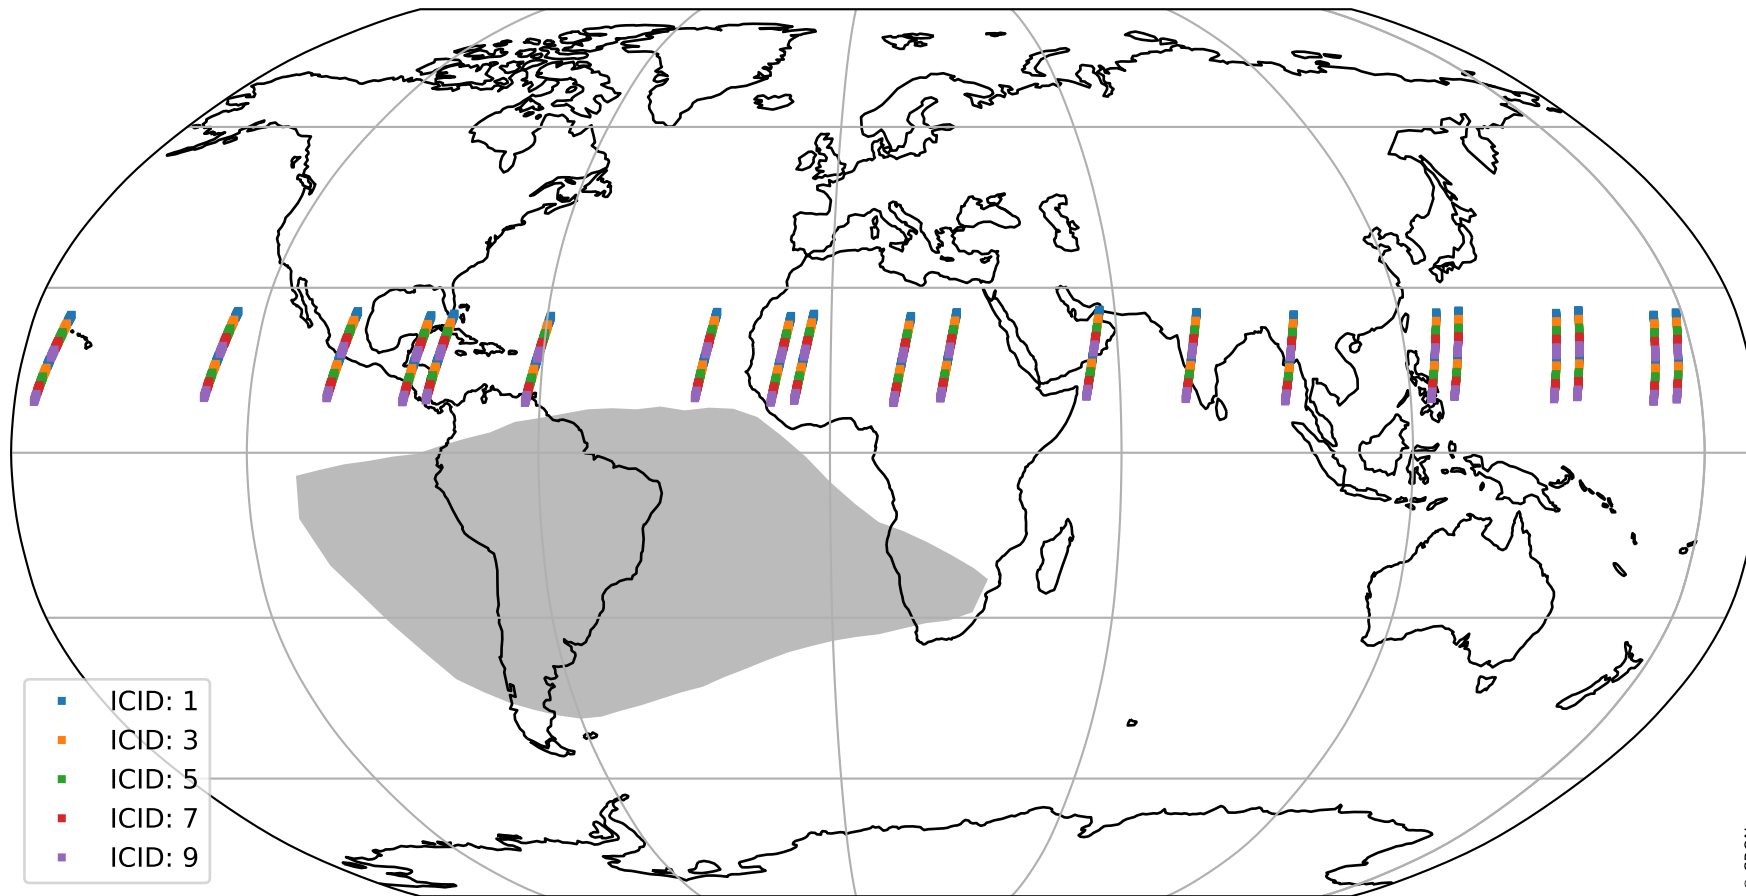

Tropomi SWIR offset (official)

orbits : 20 in [5212, 5257]
coverage : 2018-10-15 / 2018-10-18
median : 0.52594 V
spread : 0.035924 V
created : 2023-08-21T14:18:39

value detector map

Tropomi SWIR offset (official)

orbits : 20 in [5212, 5257]
coverage : 2018-10-15 / 2018-10-18
median : 29.741 μV
spread : 18.119 μV
created : 2023-08-21T14:18:39

Tropomi SWIR offset (official)

orbits : 20 in [5212, 5257]
coverage : 2018-10-15 / 2018-10-18
median : -0.07876 mV
spread : 0.32763 mV
created : 2023-08-21T14:18:39

value compared with SWIR offset CKD

Tropomi SWIR offset (official) ground-tracks of Sentinel-5P

orbits : 20 in [5212, 5257]
coverage : 2018-10-15 / 2018-10-18
created : 2023-08-21T14:18:39

Tropomi SWIR offset (official)

orbits : [2827, 5257]
coverage : 2018-04-30 / 2018-10-18
created : 2023-08-21T14:18:40

trend of detector median & temperatures