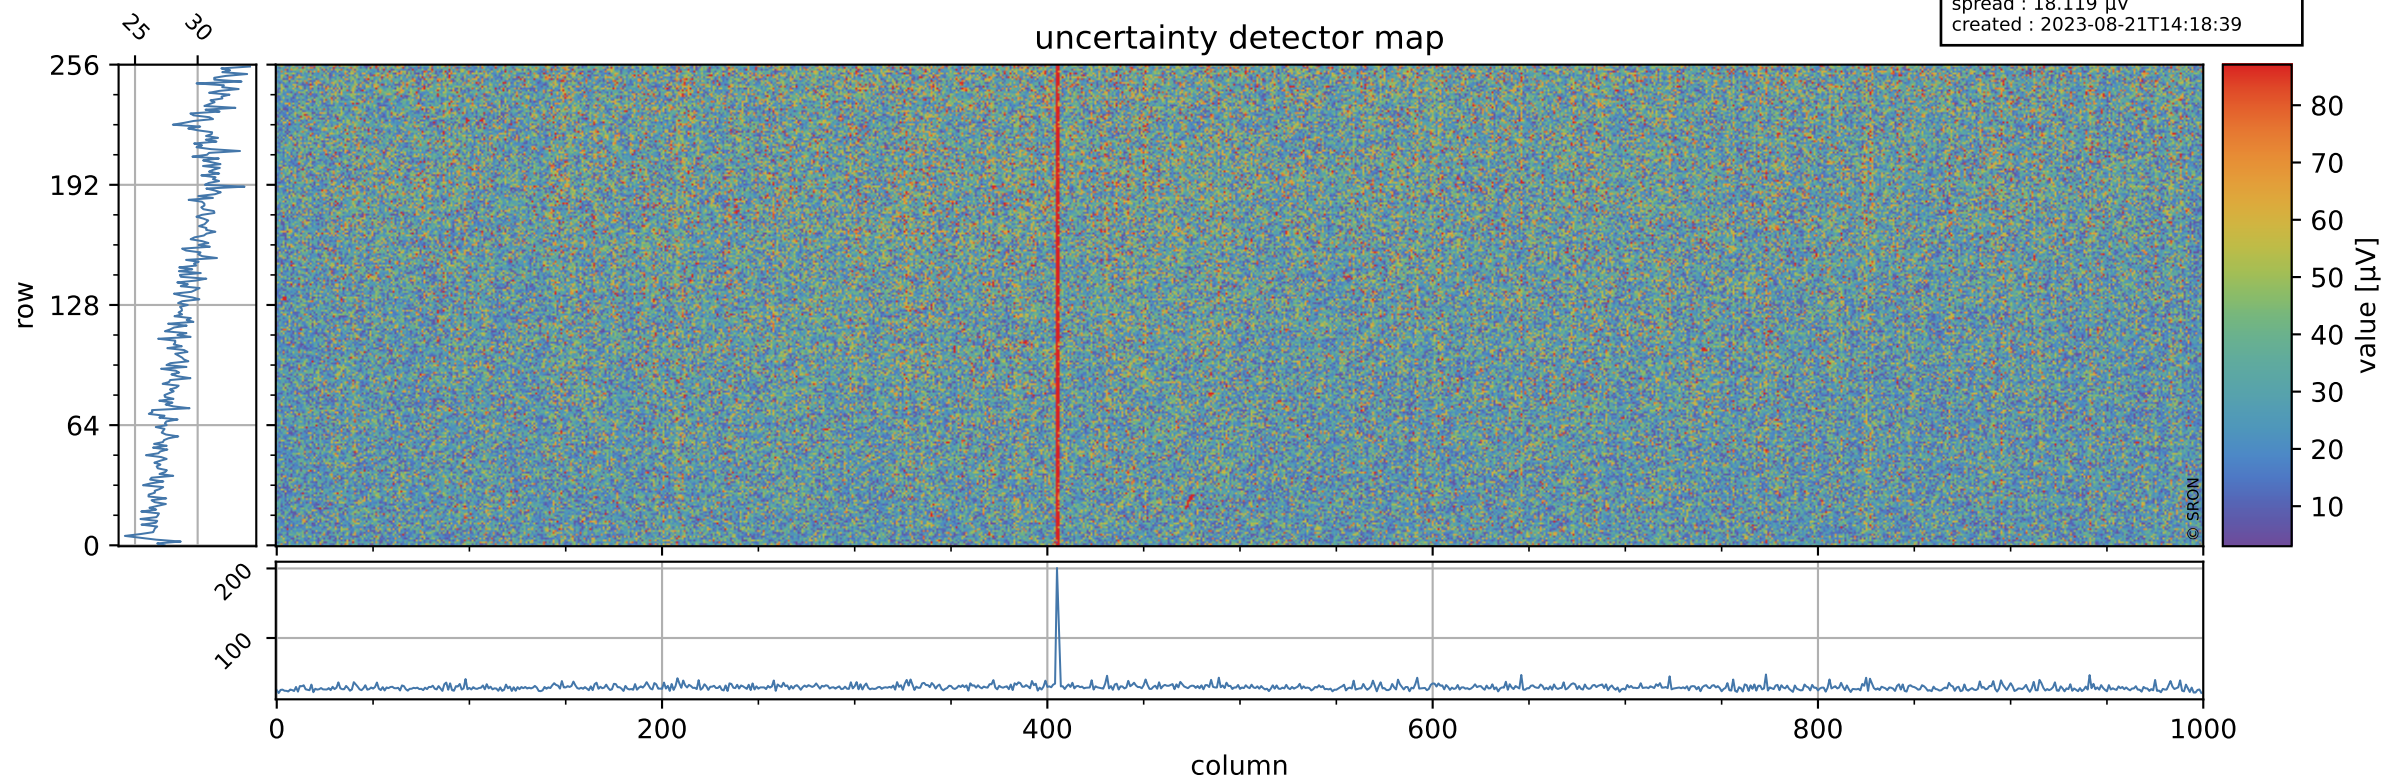

Tropomi SWIR offset (official)

orbits : 20 in [5212, 5257]
coverage : 2018-10-15 / 2018-10-18
median : 0.52594 V
spread : 0.035924 V
created : 2023-08-21T14:18:39

value detector map

Tropomi SWIR offset (official)

orbits : 20 in [5212, 5257]
coverage : 2018-10-15 / 2018-10-18
median : 29.741 μV
spread : 18.119 μV
created : 2023-08-21T14:18:39

Tropomi SWIR offset (official)

orbits : 20 in [5212, 5257]
coverage : 2018-10-15 / 2018-10-18
median : -0.07876 mV
spread : 0.32763 mV
created : 2023-08-21T14:18:39

value compared with SWIR offset CKD

Tropomi SWIR offset (official) ground-tracks of Sentinel-5P

orbits : 20 in [5212, 5257]
coverage : 2018-10-15 / 2018-10-18
created : 2023-08-21T14:18:39

Tropomi SWIR offset (official)

orbits : [2827, 5257]
coverage : 2018-04-30 / 2018-10-18
created : 2023-08-21T14:18:40

trend of detector median & temperatures