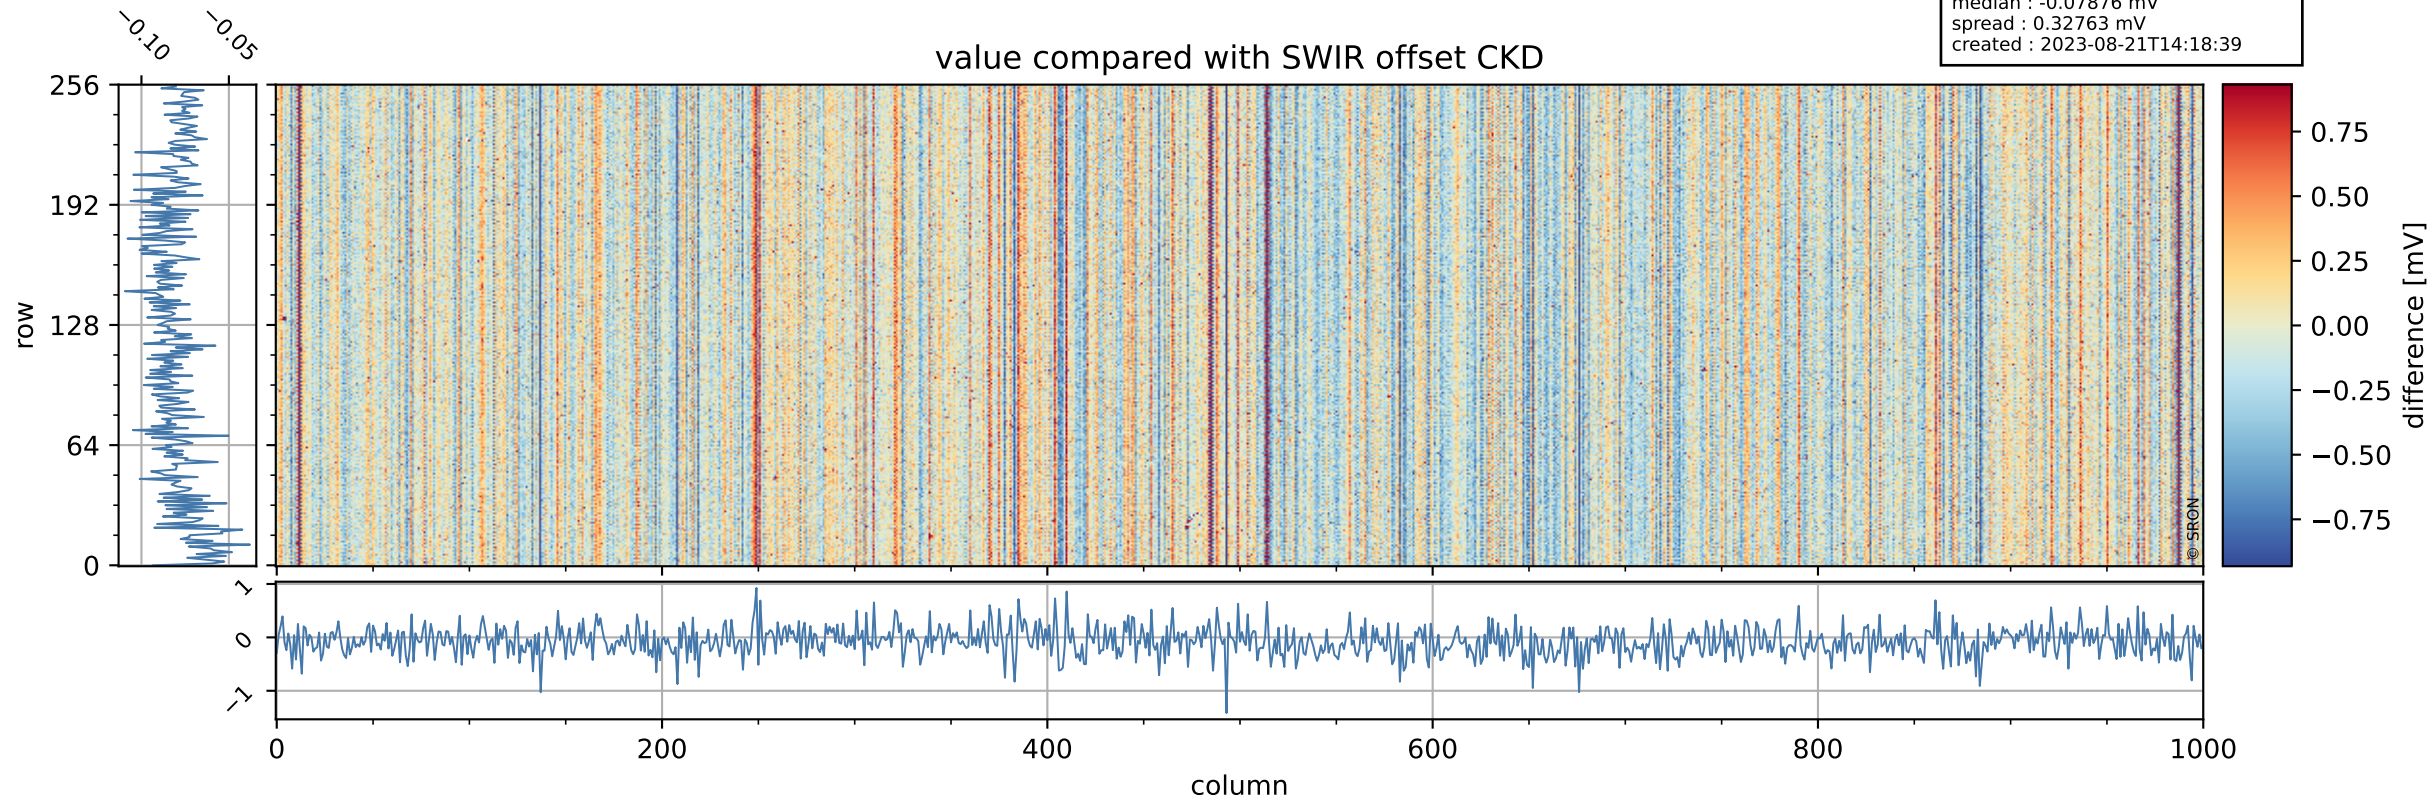

Tropomi SWIR offset (official)

orbits : 20 in [5212, 5257]
coverage : 2018-10-15 / 2018-10-18
median : 0.52594 V
spread : 0.035924 V
created : 2023-08-21T14:18:39

value detector map

Tropomi SWIR offset (official)

orbits : 20 in [5212, 5257]
coverage : 2018-10-15 / 2018-10-18
median : 29.741 μV
spread : 18.119 μV
created : 2023-08-21T14:18:39

Tropomi SWIR offset (official)

orbits : 20 in [5212, 5257]
coverage : 2018-10-15 / 2018-10-18
median : -0.07876 mV
spread : 0.32763 mV
created : 2023-08-21T14:18:39

value compared with SWIR offset CKD

Tropomi SWIR offset (official) ground-tracks of Sentinel-5P

orbits : 20 in [5212, 5257]
coverage : 2018-10-15 / 2018-10-18
created : 2023-08-21T14:18:39

Tropomi SWIR offset (official)

orbits : [2827, 5257]
coverage : 2018-04-30 / 2018-10-18
created : 2023-08-21T14:18:40

trend of detector median & temperatures