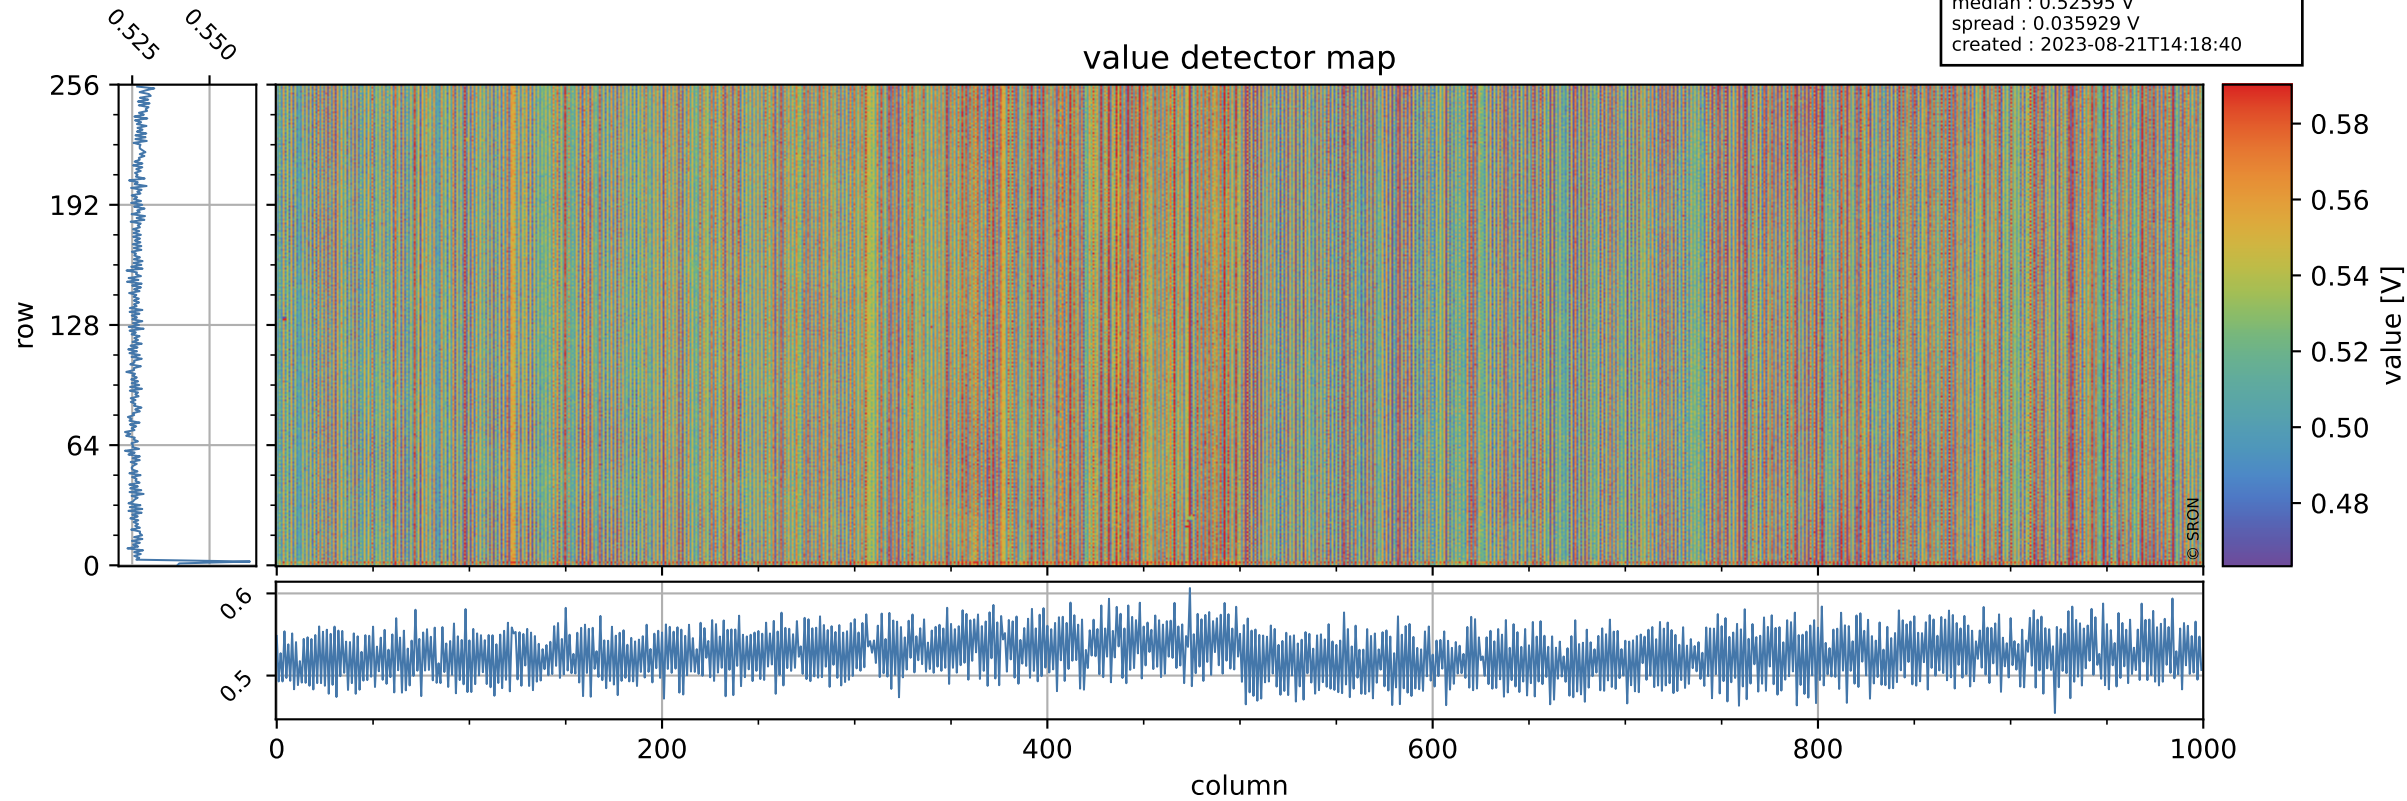

Tropomi SWIR offset (official)

orbits : 19 in [5227, 5272]
coverage : 2018-10-17 / 2018-10-20
median : 0.52595 V
spread : 0.035929 V
created : 2023-08-21T14:18:40

value detector map

Tropomi SWIR offset (official)

orbits : 19 in [5227, 5272]
coverage : 2018-10-17 / 2018-10-20
median : 30.302 μV
spread : 18.356 μV
created : 2023-08-21T14:18:41

Tropomi SWIR offset (official)

orbits : 19 in [5227, 5272]
coverage : 2018-10-17 / 2018-10-20
median : -0.072903 mV
spread : 0.32821 mV
created : 2023-08-21T14:18:41

value compared with SWIR offset CKD

Tropomi SWIR offset (official) ground-tracks of Sentinel-5P

orbits : 19 in [5227, 5272]
coverage : 2018-10-17 / 2018-10-20
created : 2023-08-21T14:18:41

Tropomi SWIR offset (official)

orbits : [2827, 5272]
coverage : 2018-04-30 / 2018-10-20
created : 2023-08-21T14:18:42

trend of detector median & temperatures