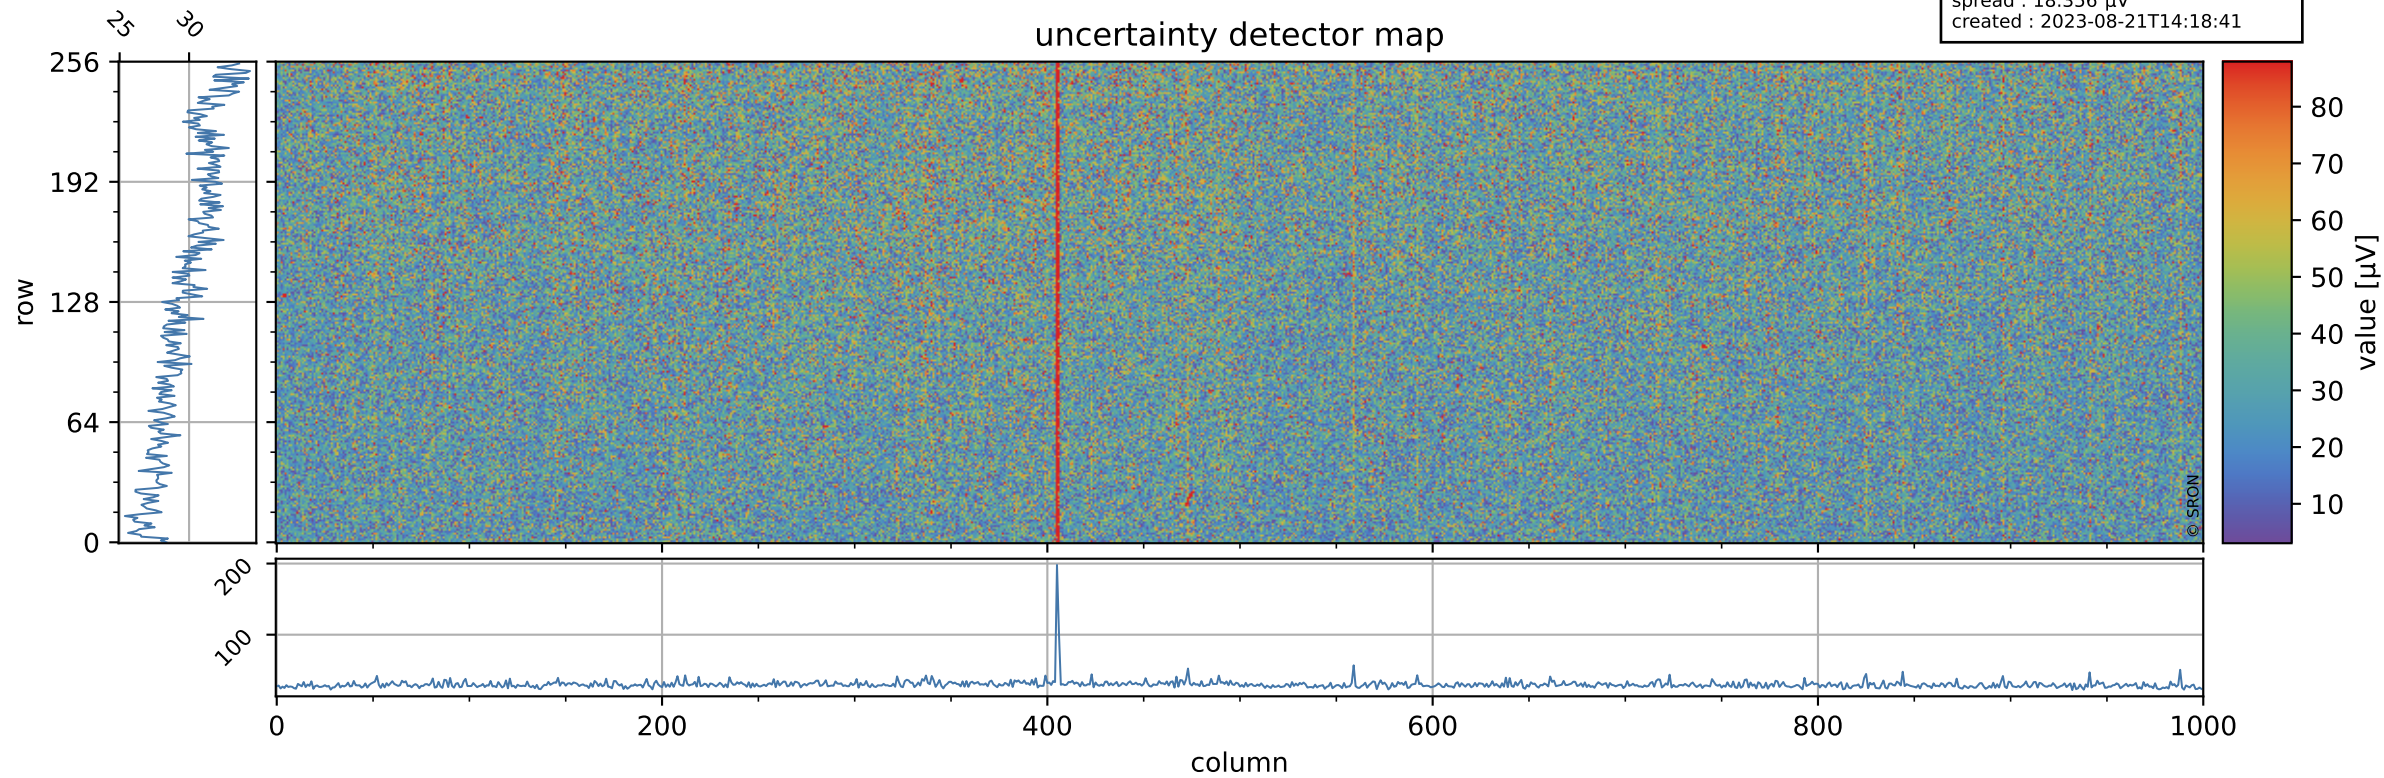

Tropomi SWIR offset (official)

orbits : 19 in [5227, 5272]
coverage : 2018-10-17 / 2018-10-20
median : 0.52595 V
spread : 0.035929 V
created : 2023-08-21T14:18:40

value detector map

Tropomi SWIR offset (official)

orbits : 19 in [5227, 5272]
coverage : 2018-10-17 / 2018-10-20
median : 30.302 μV
spread : 18.356 μV
created : 2023-08-21T14:18:41

Tropomi SWIR offset (official)

orbits : 19 in [5227, 5272]
coverage : 2018-10-17 / 2018-10-20
median : -0.072903 mV
spread : 0.32821 mV
created : 2023-08-21T14:18:41

value compared with SWIR offset CKD

Tropomi SWIR offset (official) ground-tracks of Sentinel-5P

orbits : 19 in [5227, 5272]
coverage : 2018-10-17 / 2018-10-20
created : 2023-08-21T14:18:41

Tropomi SWIR offset (official)

orbits : [2827, 5272]
coverage : 2018-04-30 / 2018-10-20
created : 2023-08-21T14:18:42

trend of detector median & temperatures