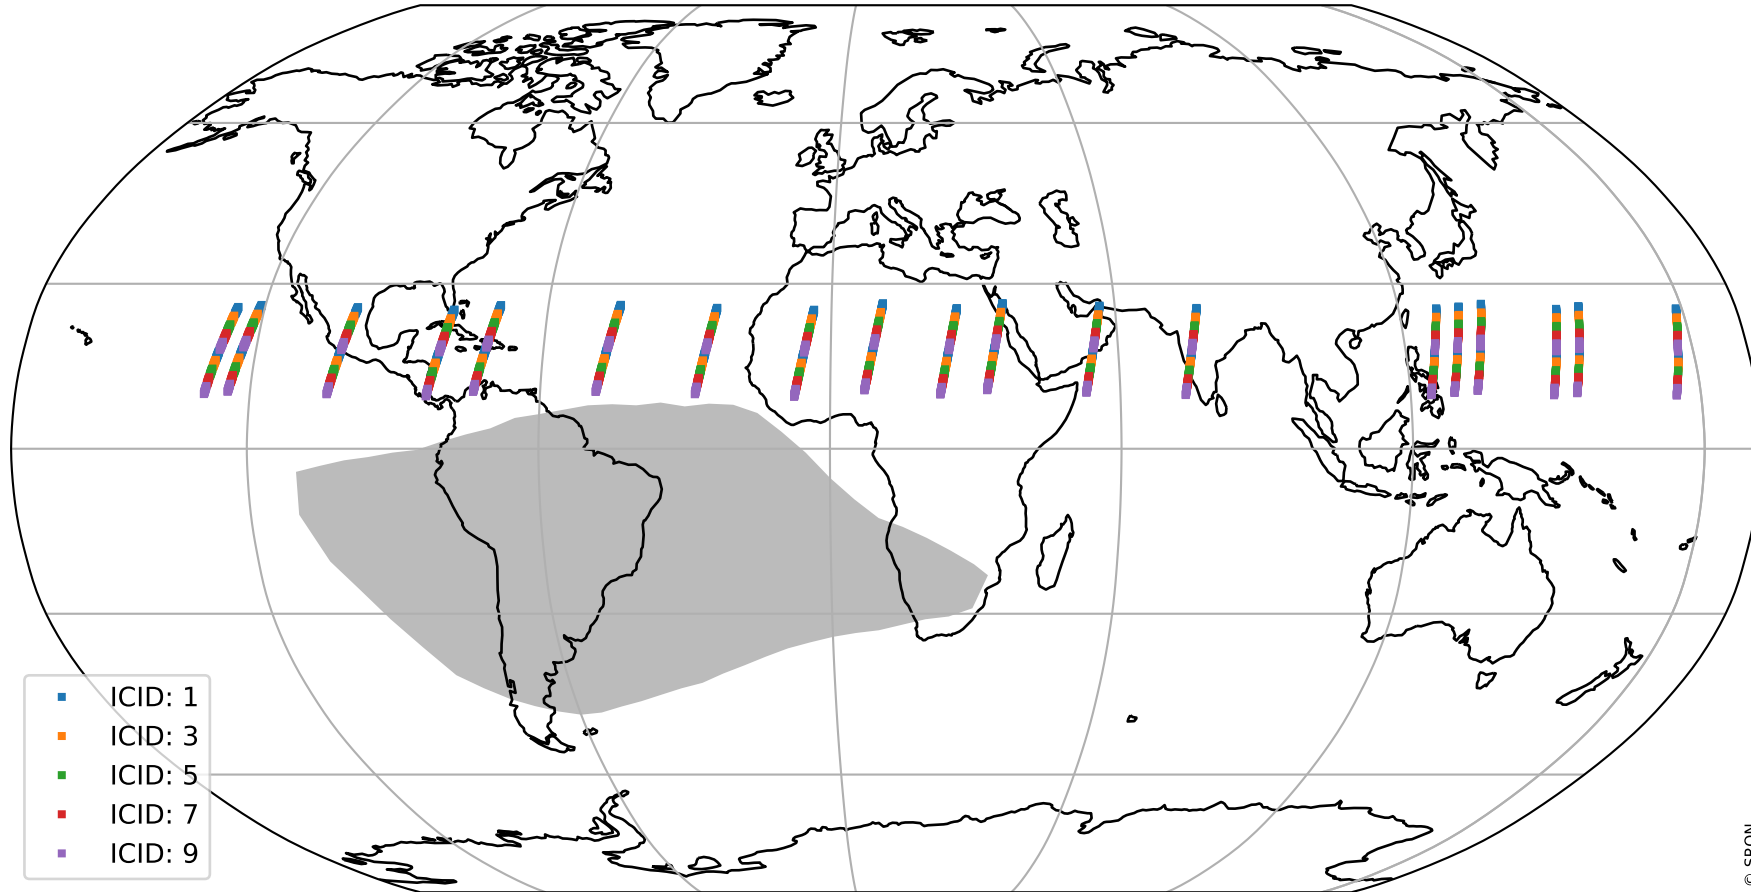

Tropomi SWIR offset (official)

orbits : 19 in [5227, 5272]
coverage : 2018-10-17 / 2018-10-20
median : 0.52595 V
spread : 0.035929 V
created : 2023-08-21T14:18:40

value detector map

Tropomi SWIR offset (official)

orbits : 19 in [5227, 5272]
coverage : 2018-10-17 / 2018-10-20
median : 30.302 μV
spread : 18.356 μV
created : 2023-08-21T14:18:41

Tropomi SWIR offset (official)

orbits : 19 in [5227, 5272]
coverage : 2018-10-17 / 2018-10-20
median : -0.072903 mV
spread : 0.32821 mV
created : 2023-08-21T14:18:41

value compared with SWIR offset CKD

Tropomi SWIR offset (official) ground-tracks of Sentinel-5P

orbits : 19 in [5227, 5272]
coverage : 2018-10-17 / 2018-10-20
created : 2023-08-21T14:18:41

Tropomi SWIR offset (official)

orbits : [2827, 5272]
coverage : 2018-04-30 / 2018-10-20
created : 2023-08-21T14:18:42

trend of detector median & temperatures