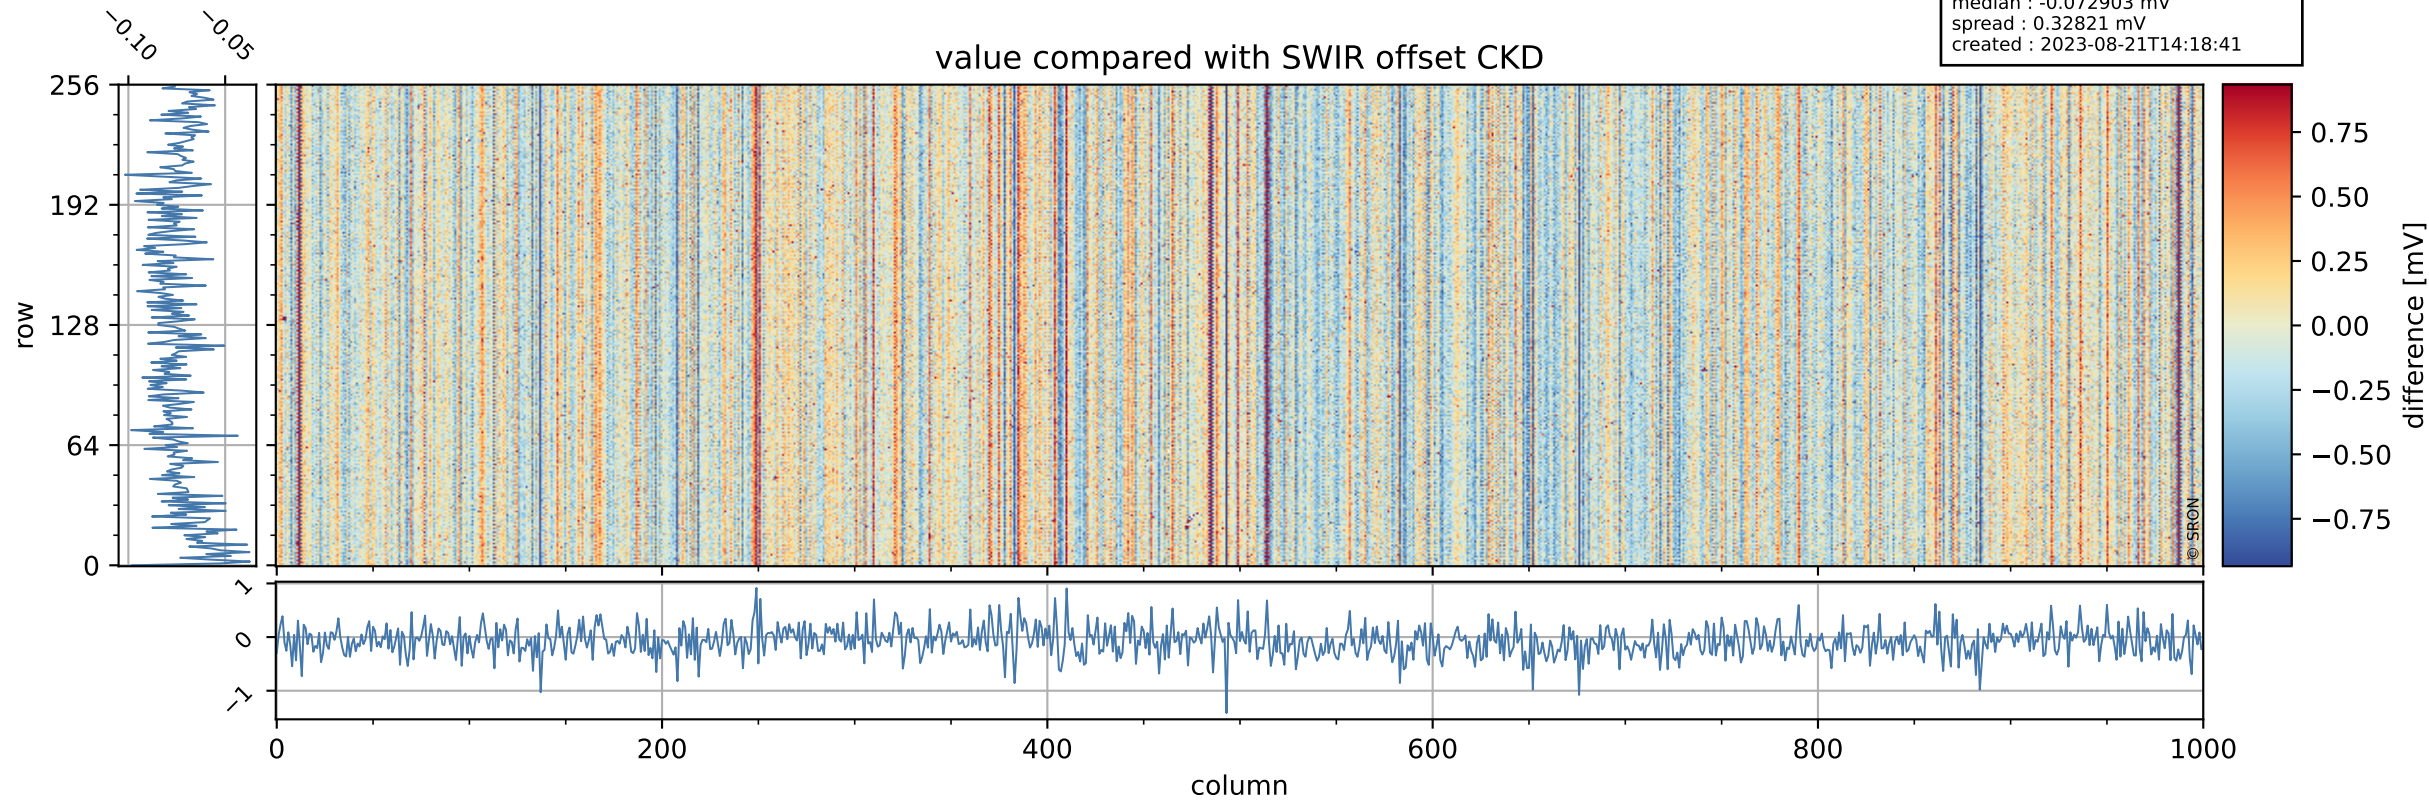

Tropomi SWIR offset (official)

orbits : 19 in [5227, 5272]
coverage : 2018-10-17 / 2018-10-20
median : 0.52595 V
spread : 0.035929 V
created : 2023-08-21T14:18:40

value detector map

Tropomi SWIR offset (official)

orbits : 19 in [5227, 5272]
coverage : 2018-10-17 / 2018-10-20
median : 30.302 μV
spread : 18.356 μV
created : 2023-08-21T14:18:41

Tropomi SWIR offset (official)

orbits : 19 in [5227, 5272]
coverage : 2018-10-17 / 2018-10-20
median : -0.072903 mV
spread : 0.32821 mV
created : 2023-08-21T14:18:41

value compared with SWIR offset CKD

Tropomi SWIR offset (official) ground-tracks of Sentinel-5P

orbits : 19 in [5227, 5272]
coverage : 2018-10-17 / 2018-10-20
created : 2023-08-21T14:18:41

Tropomi SWIR offset (official)

orbits : [2827, 5272]
coverage : 2018-04-30 / 2018-10-20
created : 2023-08-21T14:18:42

trend of detector median & temperatures