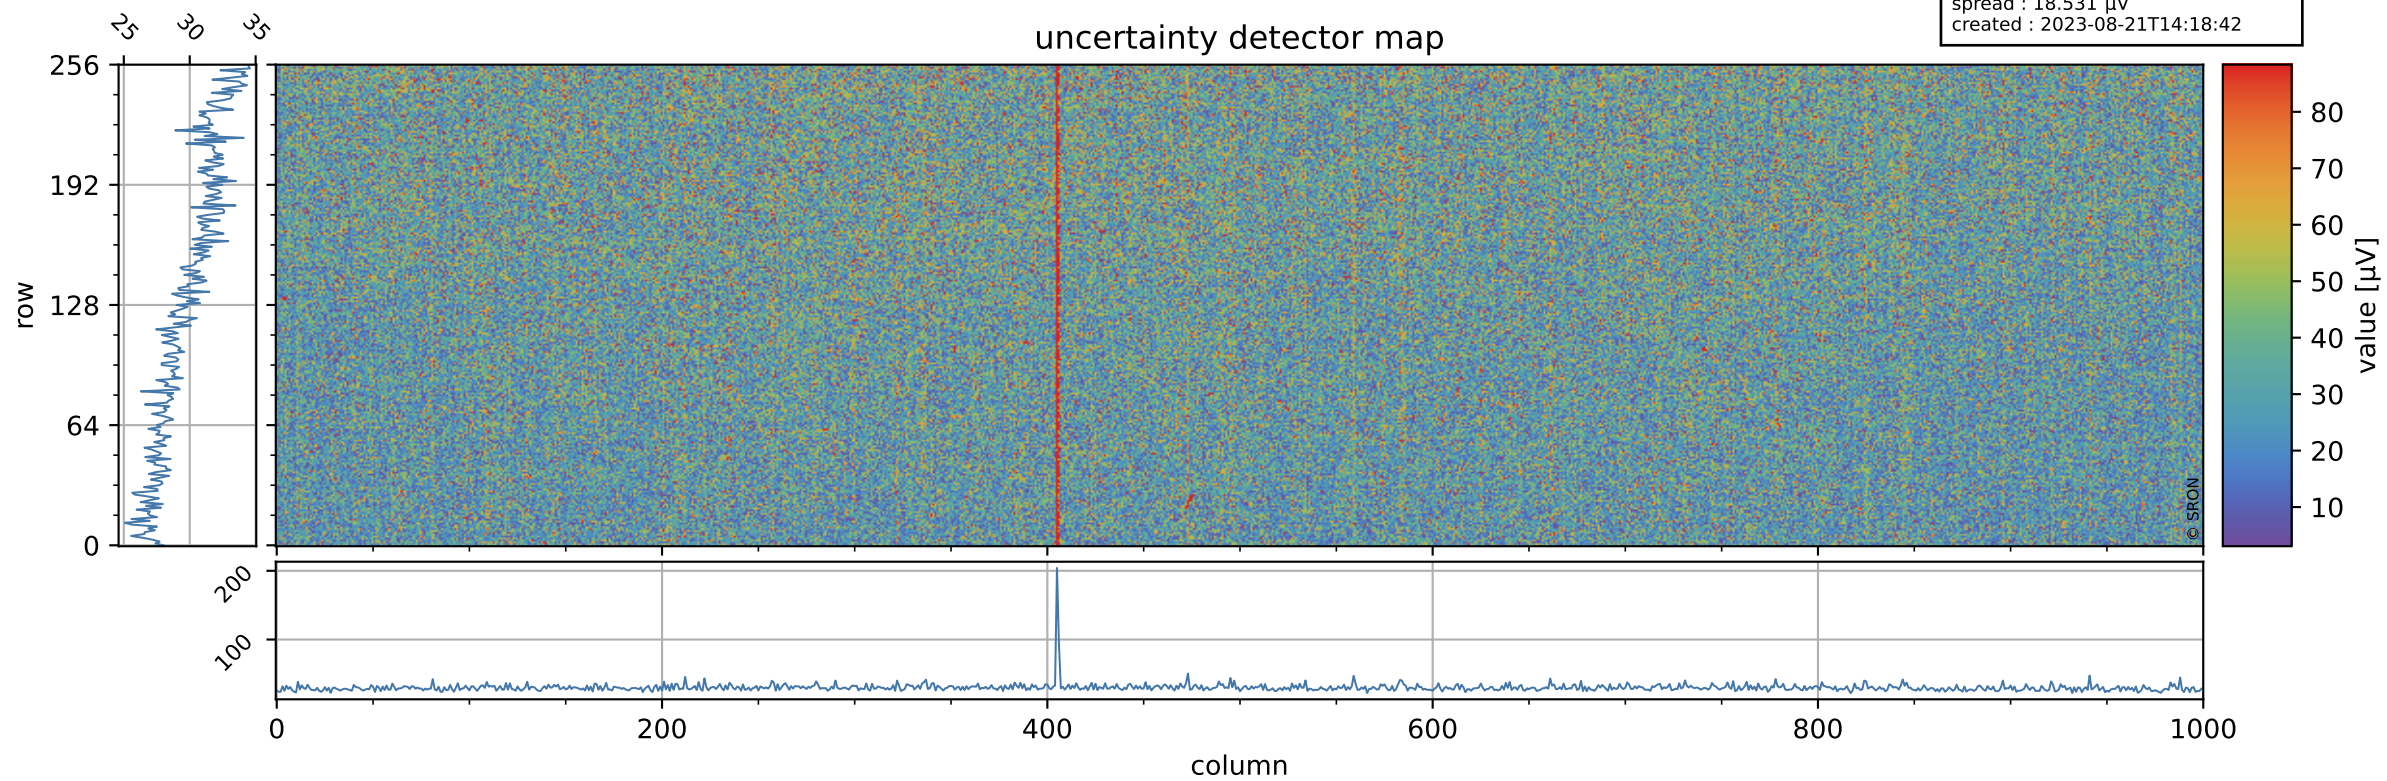

Tropomi SWIR offset (official)

orbits : 20 in [5242, 5287]
coverage : 2018-10-17 / 2018-10-21
median : 0.52596 V
spread : 0.035929 V
created : 2023-08-21T14:18:42

value detector map

Tropomi SWIR offset (official)

orbits : 20 in [5242, 5287]
coverage : 2018-10-17 / 2018-10-21
median : 30.444 μV
spread : 18.531 μV
created : 2023-08-21T14:18:42

Tropomi SWIR offset (official)

orbits : 20 in [5242, 5287]
coverage : 2018-10-17 / 2018-10-21
median : -0.06419 mV
spread : 0.32758 mV
created : 2023-08-21T14:18:43

value compared with SWIR offset CKD

Tropomi SWIR offset (official) ground-tracks of Sentinel-5P

orbits : 20 in [5242, 5287]
coverage : 2018-10-17 / 2018-10-21
created : 2023-08-21T14:18:43

Tropomi SWIR offset (official)

orbits : [2827, 5287]
coverage : 2018-04-30 / 2018-10-21
created : 2023-08-21T14:18:43

trend of detector median & temperatures