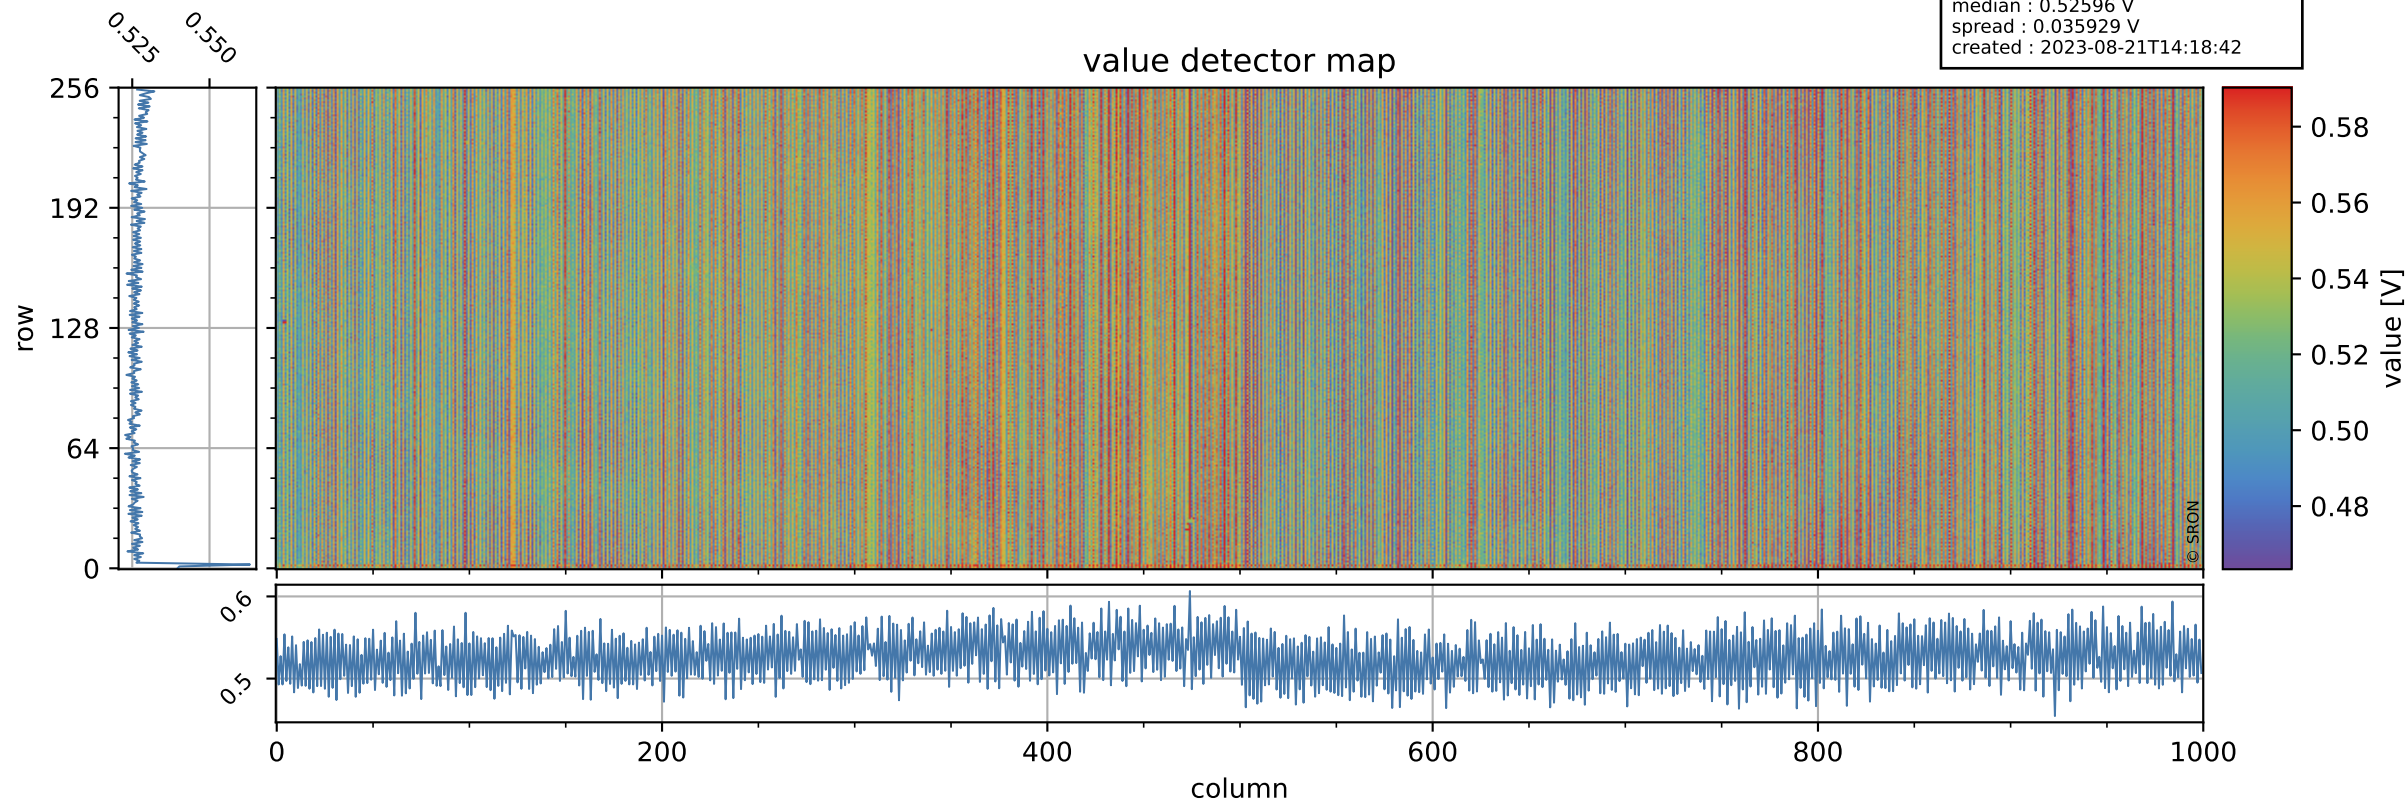

Tropomi SWIR offset (official)

orbits : 20 in [5242, 5287]
coverage : 2018-10-17 / 2018-10-21
median : 0.52596 V
spread : 0.035929 V
created : 2023-08-21T14:18:42

value detector map

Tropomi SWIR offset (official)

orbits : 20 in [5242, 5287]
coverage : 2018-10-17 / 2018-10-21
median : 30.444 μV
spread : 18.531 μV
created : 2023-08-21T14:18:42

Tropomi SWIR offset (official)

orbits : 20 in [5242, 5287]
coverage : 2018-10-17 / 2018-10-21
median : -0.06419 mV
spread : 0.32758 mV
created : 2023-08-21T14:18:43

value compared with SWIR offset CKD

Tropomi SWIR offset (official) ground-tracks of Sentinel-5P

orbits : 20 in [5242, 5287]
coverage : 2018-10-17 / 2018-10-21
created : 2023-08-21T14:18:43

Tropomi SWIR offset (official)

orbits : [2827, 5287]
coverage : 2018-04-30 / 2018-10-21
created : 2023-08-21T14:18:43

trend of detector median & temperatures