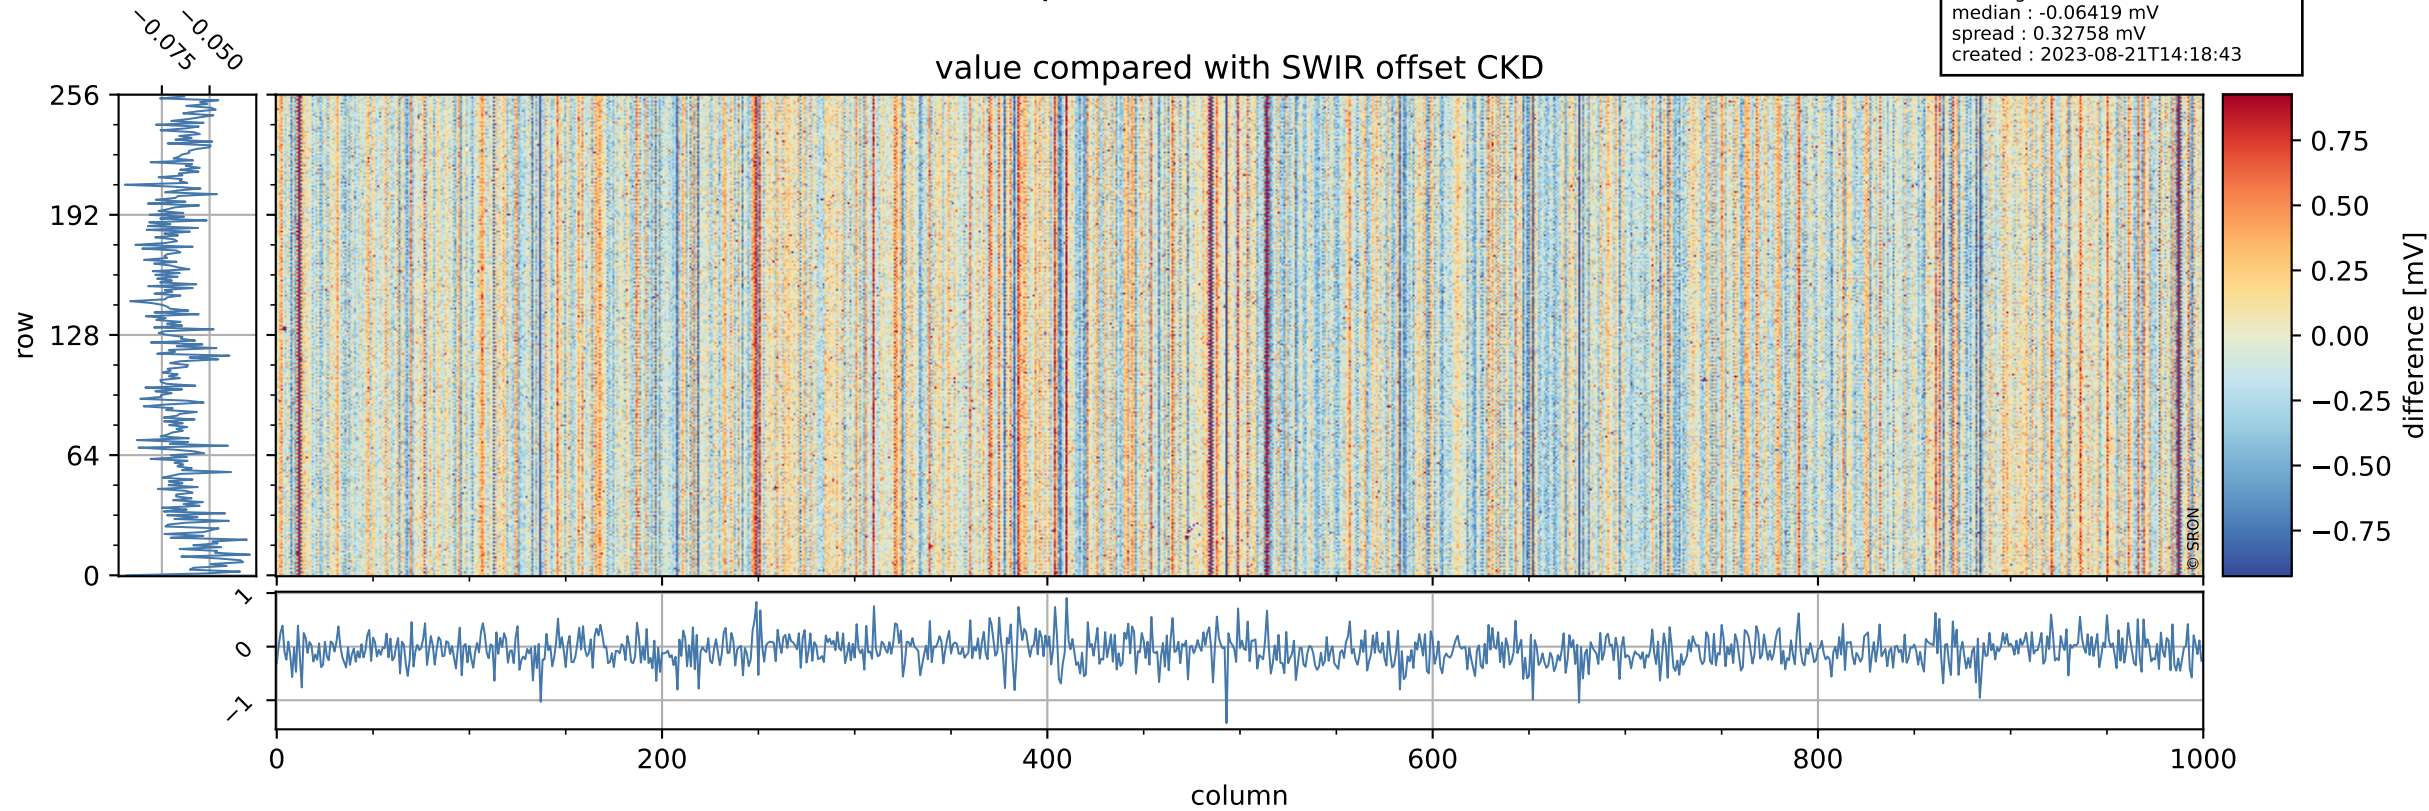

Tropomi SWIR offset (official)

orbits : 20 in [5242, 5287]
coverage : 2018-10-17 / 2018-10-21
median : 0.52596 V
spread : 0.035929 V
created : 2023-08-21T14:18:42

value detector map

Tropomi SWIR offset (official)

orbits : 20 in [5242, 5287]
coverage : 2018-10-17 / 2018-10-21
median : 30.444 μV
spread : 18.531 μV
created : 2023-08-21T14:18:42

Tropomi SWIR offset (official)

orbits : 20 in [5242, 5287]
coverage : 2018-10-17 / 2018-10-21
median : -0.06419 mV
spread : 0.32758 mV
created : 2023-08-21T14:18:43

value compared with SWIR offset CKD

Tropomi SWIR offset (official) ground-tracks of Sentinel-5P

orbits : 20 in [5242, 5287]
coverage : 2018-10-17 / 2018-10-21
created : 2023-08-21T14:18:43

Tropomi SWIR offset (official)

orbits : [2827, 5287]
coverage : 2018-04-30 / 2018-10-21
created : 2023-08-21T14:18:43

trend of detector median & temperatures