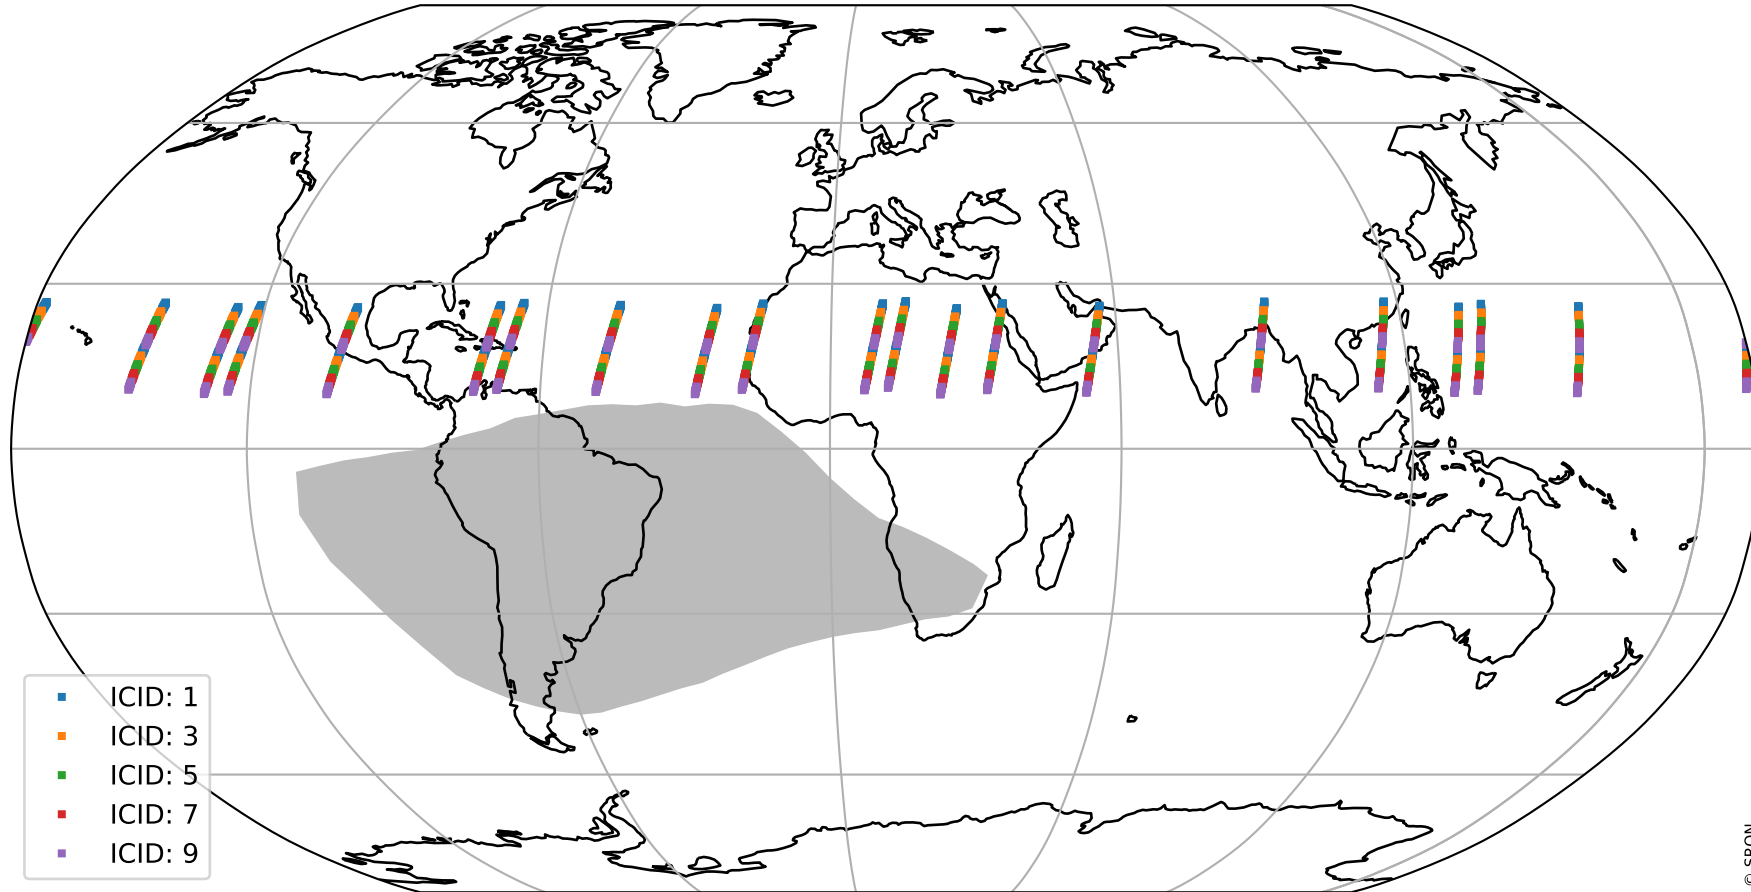

Tropomi SWIR offset (official)

orbits : 20 in [5242, 5287]
coverage : 2018-10-17 / 2018-10-21
median : 0.52596 V
spread : 0.035929 V
created : 2023-08-21T14:18:42

value detector map

Tropomi SWIR offset (official)

orbits : 20 in [5242, 5287]
coverage : 2018-10-17 / 2018-10-21
median : 30.444 μV
spread : 18.531 μV
created : 2023-08-21T14:18:42

Tropomi SWIR offset (official)

orbits : 20 in [5242, 5287]
coverage : 2018-10-17 / 2018-10-21
median : -0.06419 mV
spread : 0.32758 mV
created : 2023-08-21T14:18:43

value compared with SWIR offset CKD

Tropomi SWIR offset (official) ground-tracks of Sentinel-5P

orbits : 20 in [5242, 5287]
coverage : 2018-10-17 / 2018-10-21
created : 2023-08-21T14:18:43

Tropomi SWIR offset (official)

orbits : [2827, 5287]
coverage : 2018-04-30 / 2018-10-21
created : 2023-08-21T14:18:43

trend of detector median & temperatures