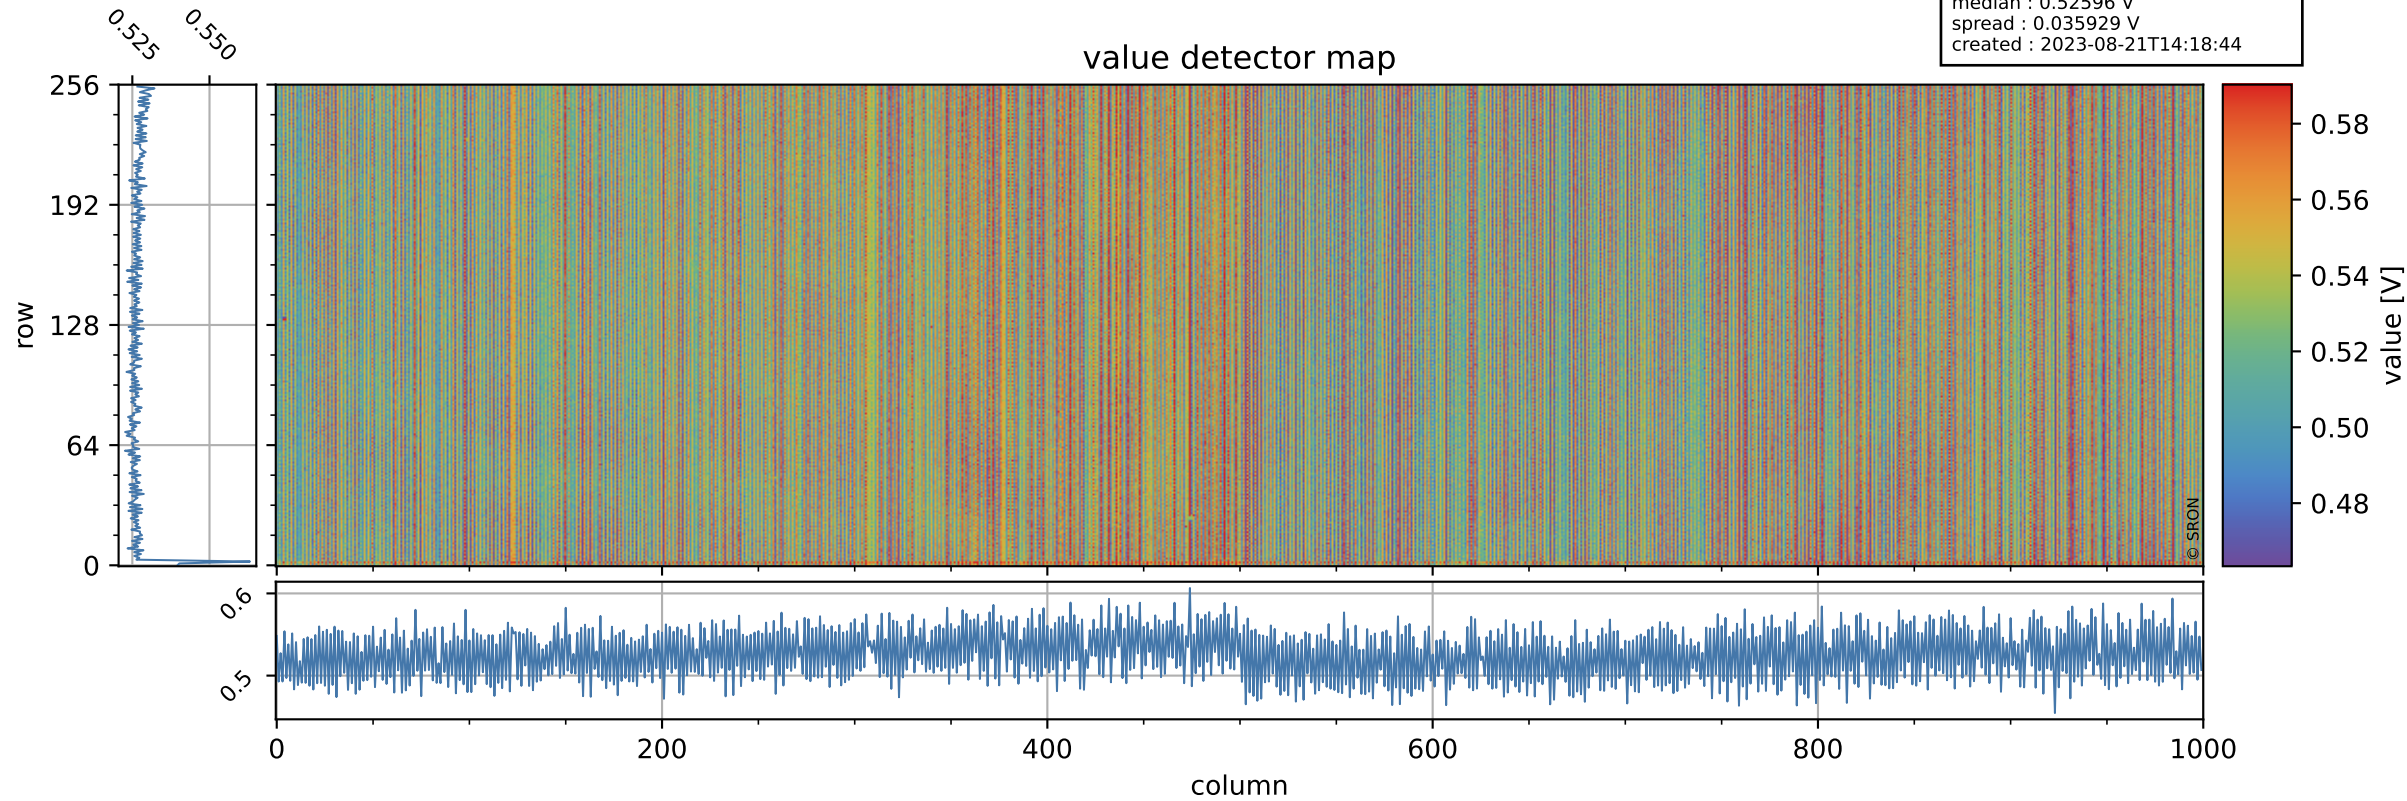

# Tropomi SWIR offset (official)

orbits : 19 in [5257, 5302]  
coverage : 2018-10-19 / 2018-10-22  
median : 0.52596 V  
spread : 0.035929 V  
created : 2023-08-21T14:18:44

## value detector map

# Tropomi SWIR offset (official)

orbits : 19 in [5257, 5302]  
coverage : 2018-10-19 / 2018-10-22  
median : 30.475  $\mu\text{V}$   
spread : 18.606  $\mu\text{V}$   
created : 2023-08-21T14:18:44

# Tropomi SWIR offset (official) ground-tracks of Sentinel-5P

orbits : 19 in [5257, 5302]  
coverage : 2018-10-19 / 2018-10-22  
created : 2023-08-21T14:18:45