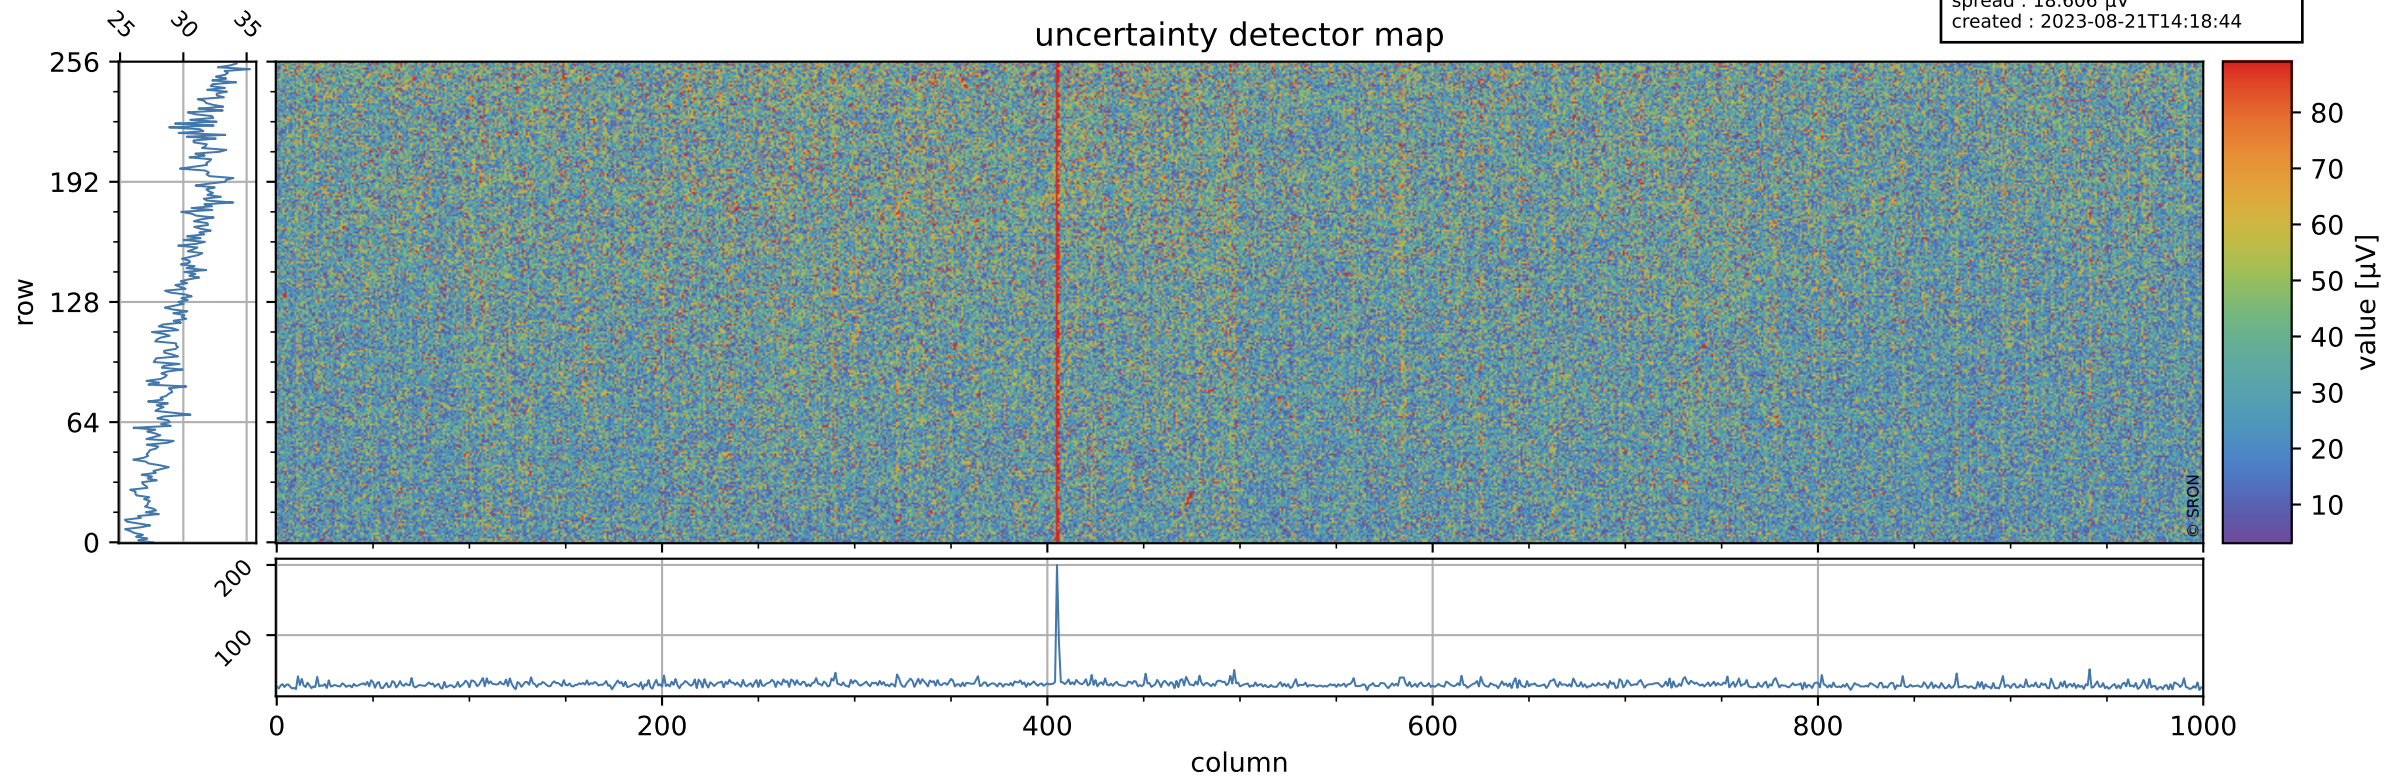

# Tropomi SWIR offset (official)

orbits : 19 in [5257, 5302]  
coverage : 2018-10-19 / 2018-10-22  
median : 0.52596 V  
spread : 0.035929 V  
created : 2023-08-21T14:18:44

## value detector map

# Tropomi SWIR offset (official)

orbits : 19 in [5257, 5302]  
coverage : 2018-10-19 / 2018-10-22  
median : 30.475  $\mu\text{V}$   
spread : 18.606  $\mu\text{V}$   
created : 2023-08-21T14:18:44

# Tropomi SWIR offset (official) ground-tracks of Sentinel-5P

orbits : 19 in [5257, 5302]  
coverage : 2018-10-19 / 2018-10-22  
created : 2023-08-21T14:18:45