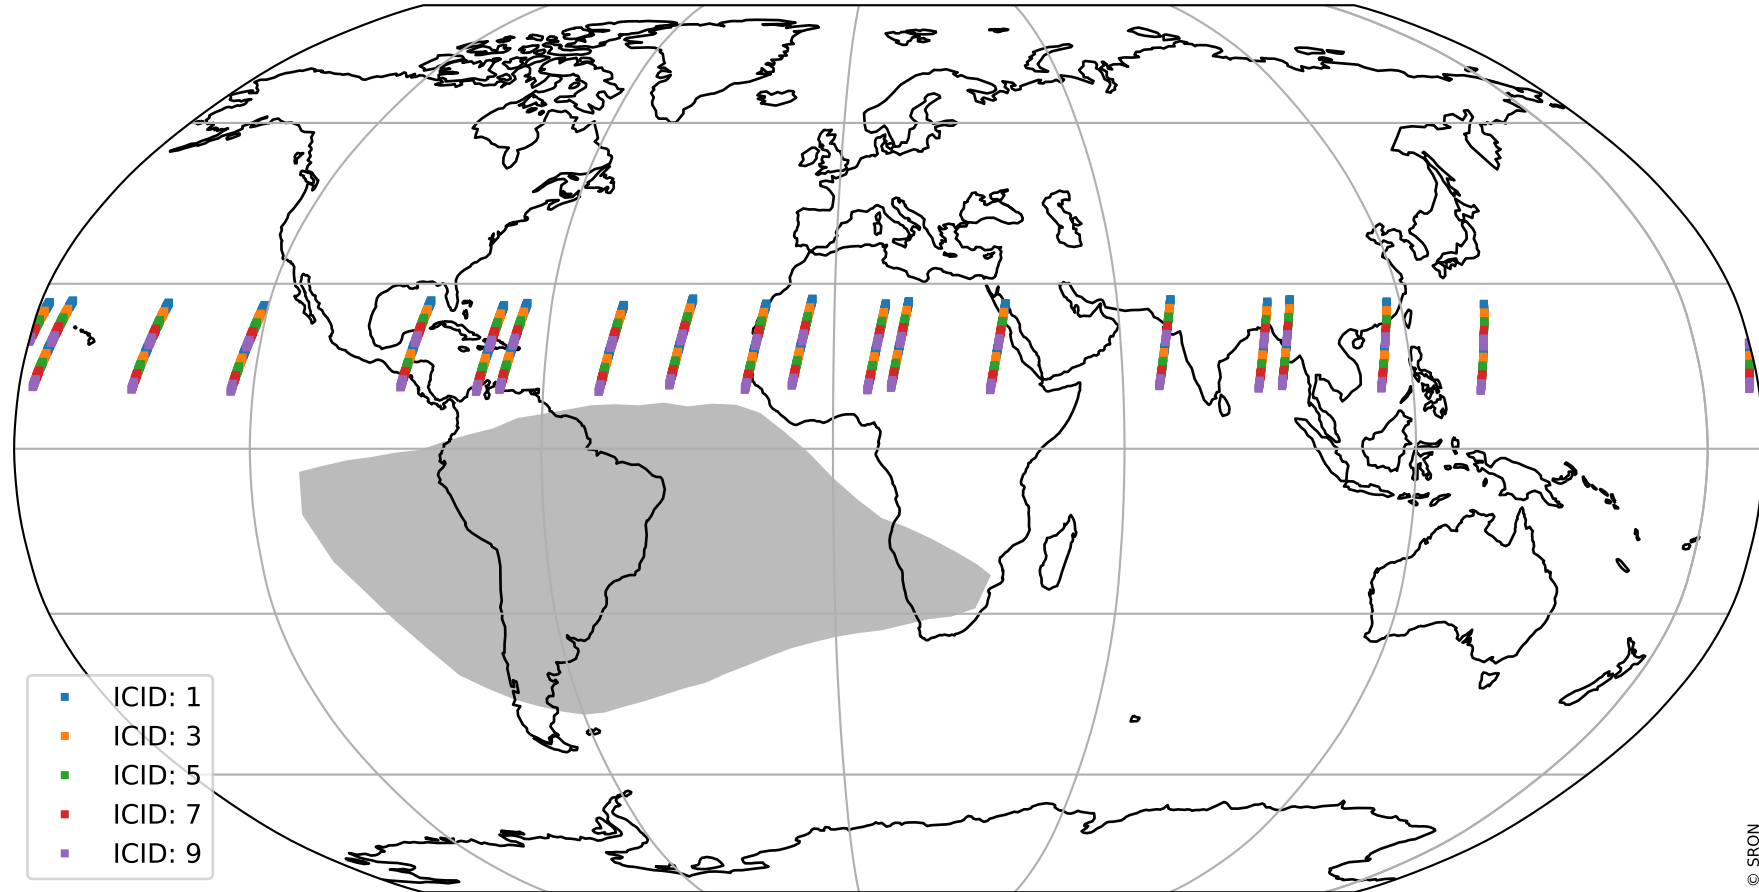

# Tropomi SWIR offset (official)

orbits : 19 in [5257, 5302]  
coverage : 2018-10-19 / 2018-10-22  
median : 30.475  $\mu\text{V}$   
spread : 18.606  $\mu\text{V}$   
created : 2023-08-21T14:18:44

# Tropomi SWIR offset (official)

value compared with SWIR offset CKD

orbits : 19 in [5257, 5302]  
coverage : 2018-10-19 / 2018-10-22  
median : -0.059342 mV  
spread : 0.32618 mV  
created : 2023-08-21T14:18:45

# Tropomi SWIR offset (official) ground-tracks of Sentinel-5P

orbits : 19 in [5257, 5302]  
coverage : 2018-10-19 / 2018-10-22  
created : 2023-08-21T14:18:45

# Tropomi SWIR offset (official)

orbits : [2827, 5302]  
coverage : 2018-04-30 / 2018-10-22  
created : 2023-08-21T14:18:45