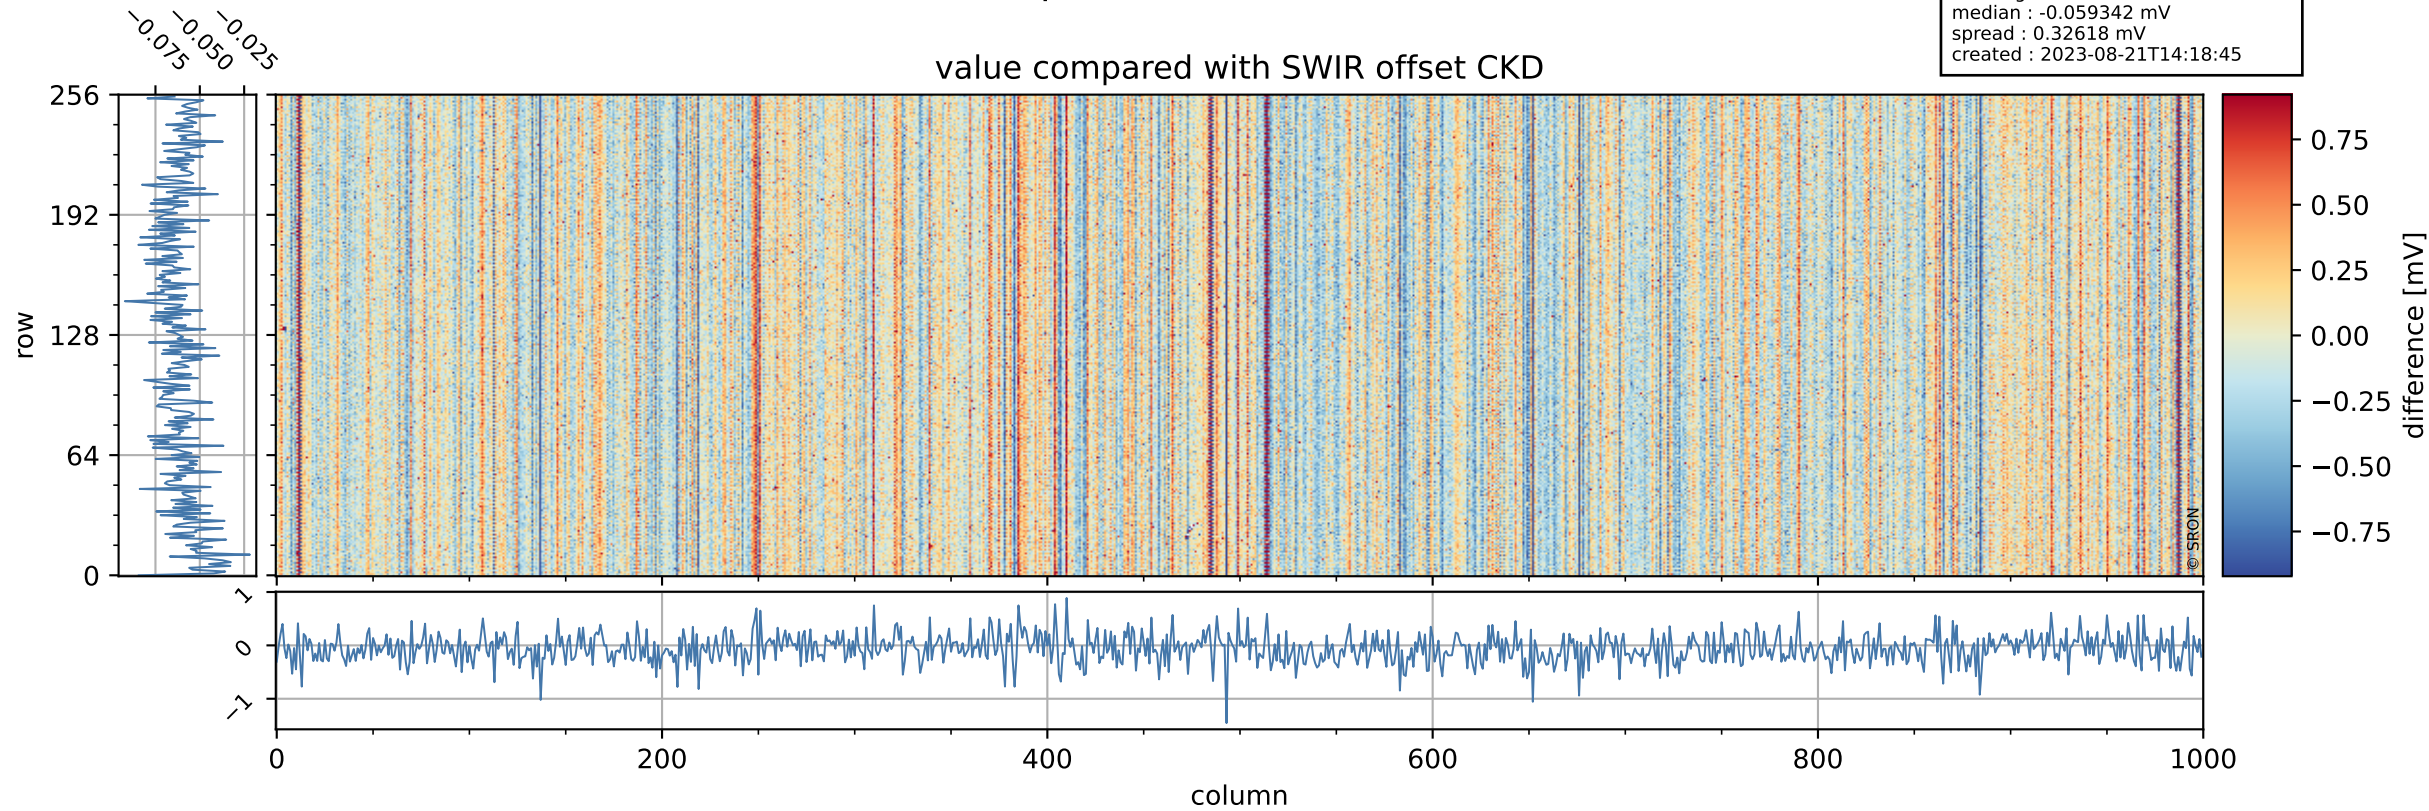

## value detector map

# Tropomi SWIR offset (official)

orbits : 19 in [5257, 5302]  
coverage : 2018-10-19 / 2018-10-22  
median : 30.475  $\mu\text{V}$   
spread : 18.606  $\mu\text{V}$   
created : 2023-08-21T14:18:44

# Tropomi SWIR offset (official) ground-tracks of Sentinel-5P

orbits : 19 in [5257, 5302]  
coverage : 2018-10-19 / 2018-10-22  
created : 2023-08-21T14:18:45

# Tropomi SWIR offset (official)

orbits : [2827, 5302]  
coverage : 2018-04-30 / 2018-10-22  
created : 2023-08-21T14:18:45