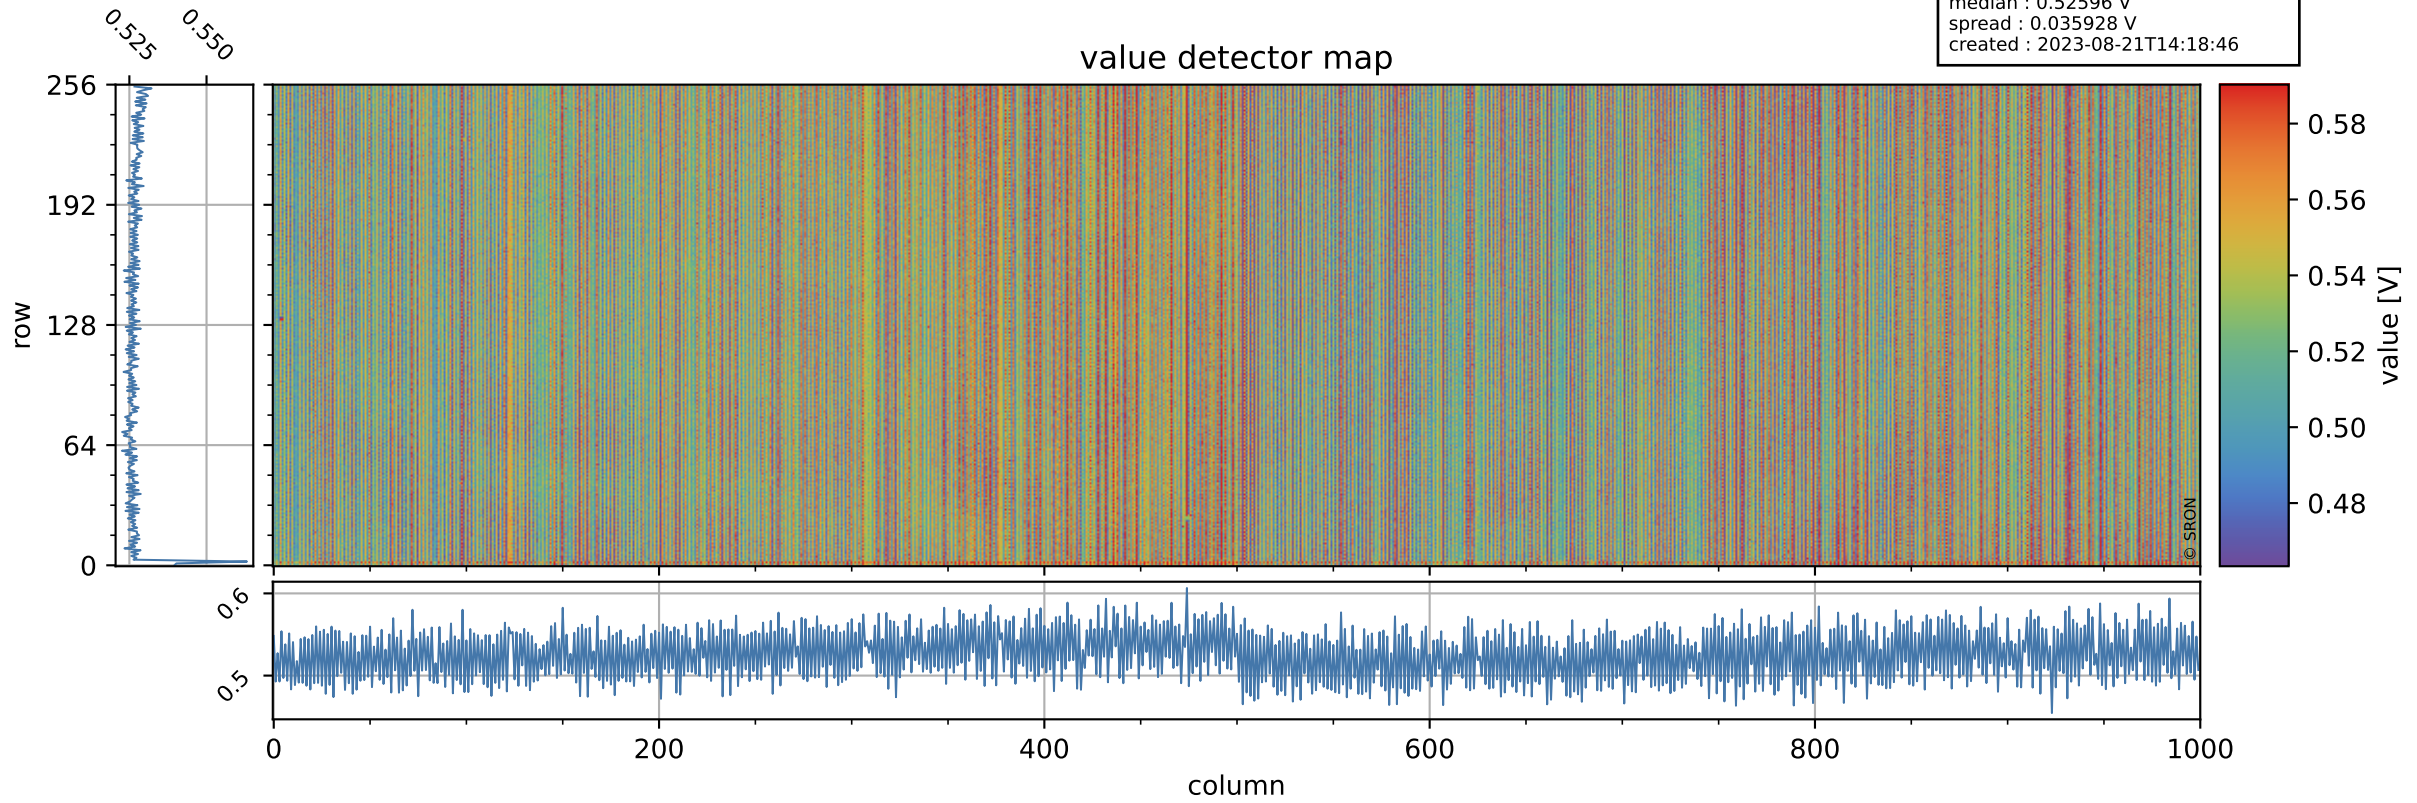

# Tropomi SWIR offset (official)

orbits : 20 in [5272, 5317]  
coverage : 2018-10-20 / 2018-10-23  
median : 0.52596 V  
spread : 0.035928 V  
created : 2023-08-21T14:18:46

## value detector map

# Tropomi SWIR offset (official)

orbits : 20 in [5272, 5317]  
coverage : 2018-10-20 / 2018-10-23  
median : 30.206  $\mu\text{V}$   
spread : 18.52  $\mu\text{V}$   
created : 2023-08-21T14:18:46

# Tropomi SWIR offset (official) ground-tracks of Sentinel-5P

orbits : 20 in [5272, 5317]  
coverage : 2018-10-20 / 2018-10-23  
created : 2023-08-21T14:18:47