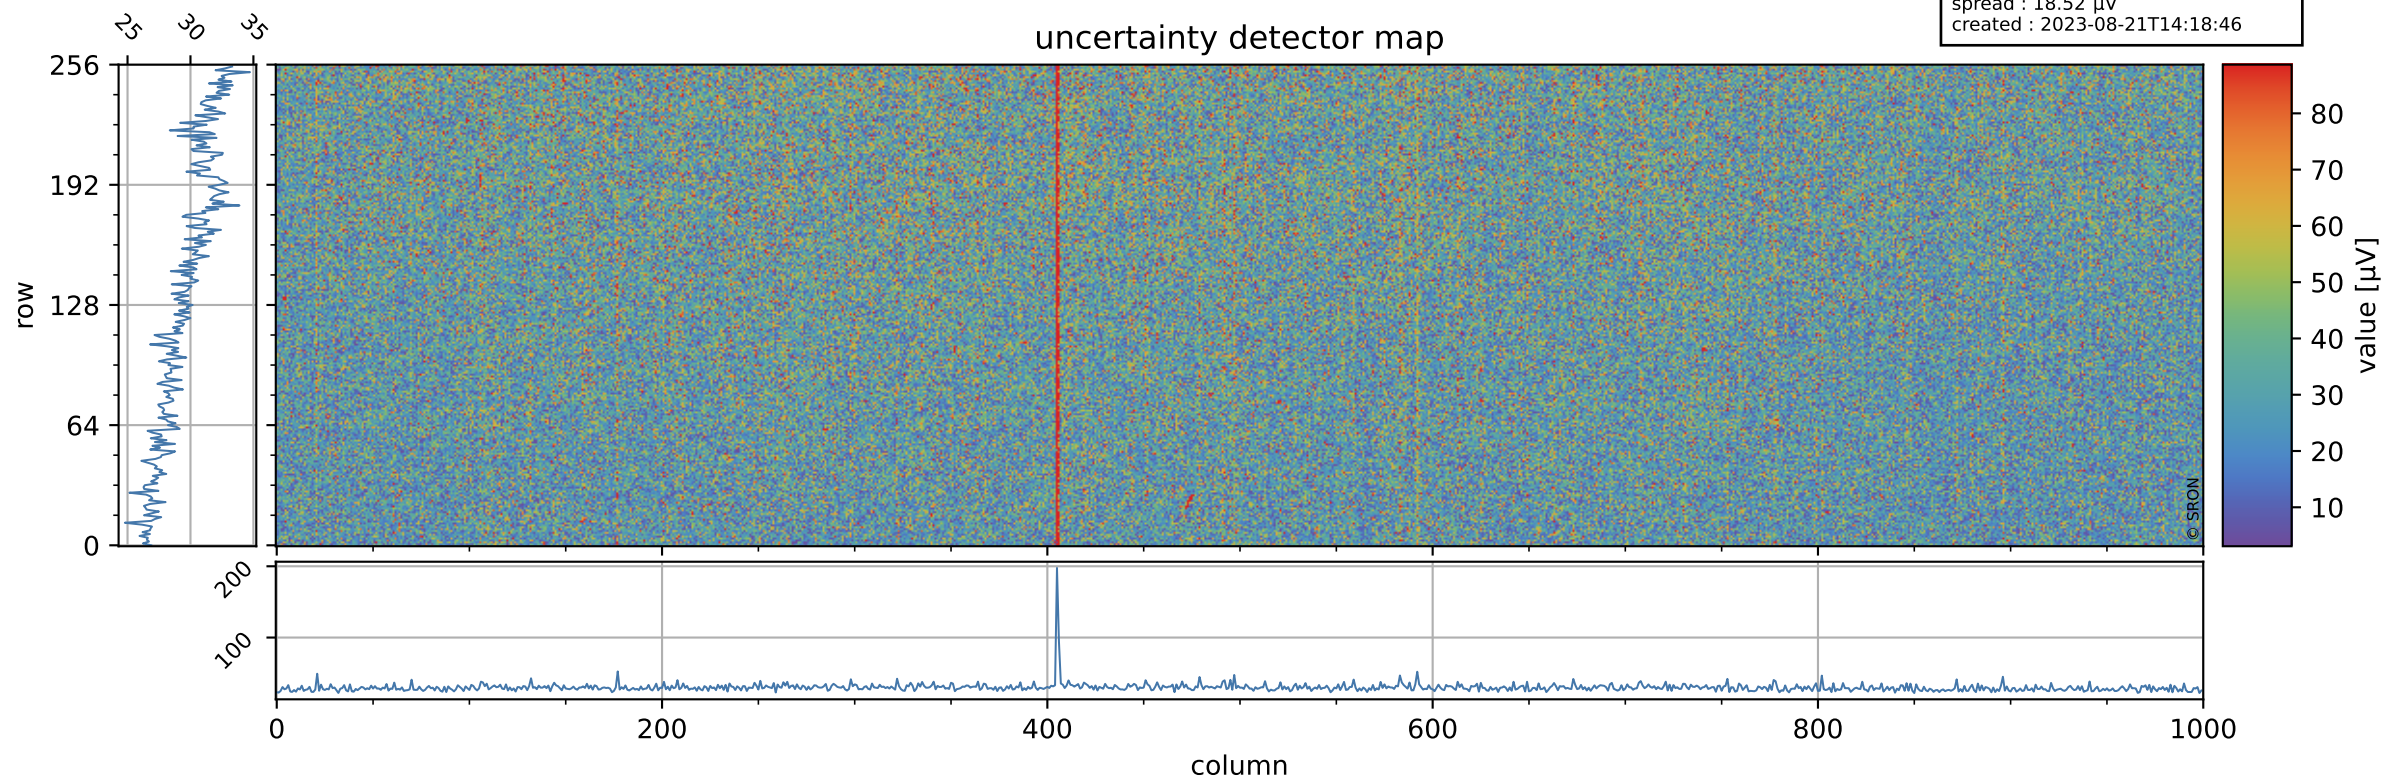

# Tropomi SWIR offset (official)

orbits : 20 in [5272, 5317]  
coverage : 2018-10-20 / 2018-10-23  
median : 0.52596 V  
spread : 0.035928 V  
created : 2023-08-21T14:18:46

## value detector map

# Tropomi SWIR offset (official)

orbits : 20 in [5272, 5317]  
coverage : 2018-10-20 / 2018-10-23  
median : 30.206  $\mu\text{V}$   
spread : 18.52  $\mu\text{V}$   
created : 2023-08-21T14:18:46

# Tropomi SWIR offset (official) ground-tracks of Sentinel-5P

orbits : 20 in [5272, 5317]  
coverage : 2018-10-20 / 2018-10-23  
created : 2023-08-21T14:18:47