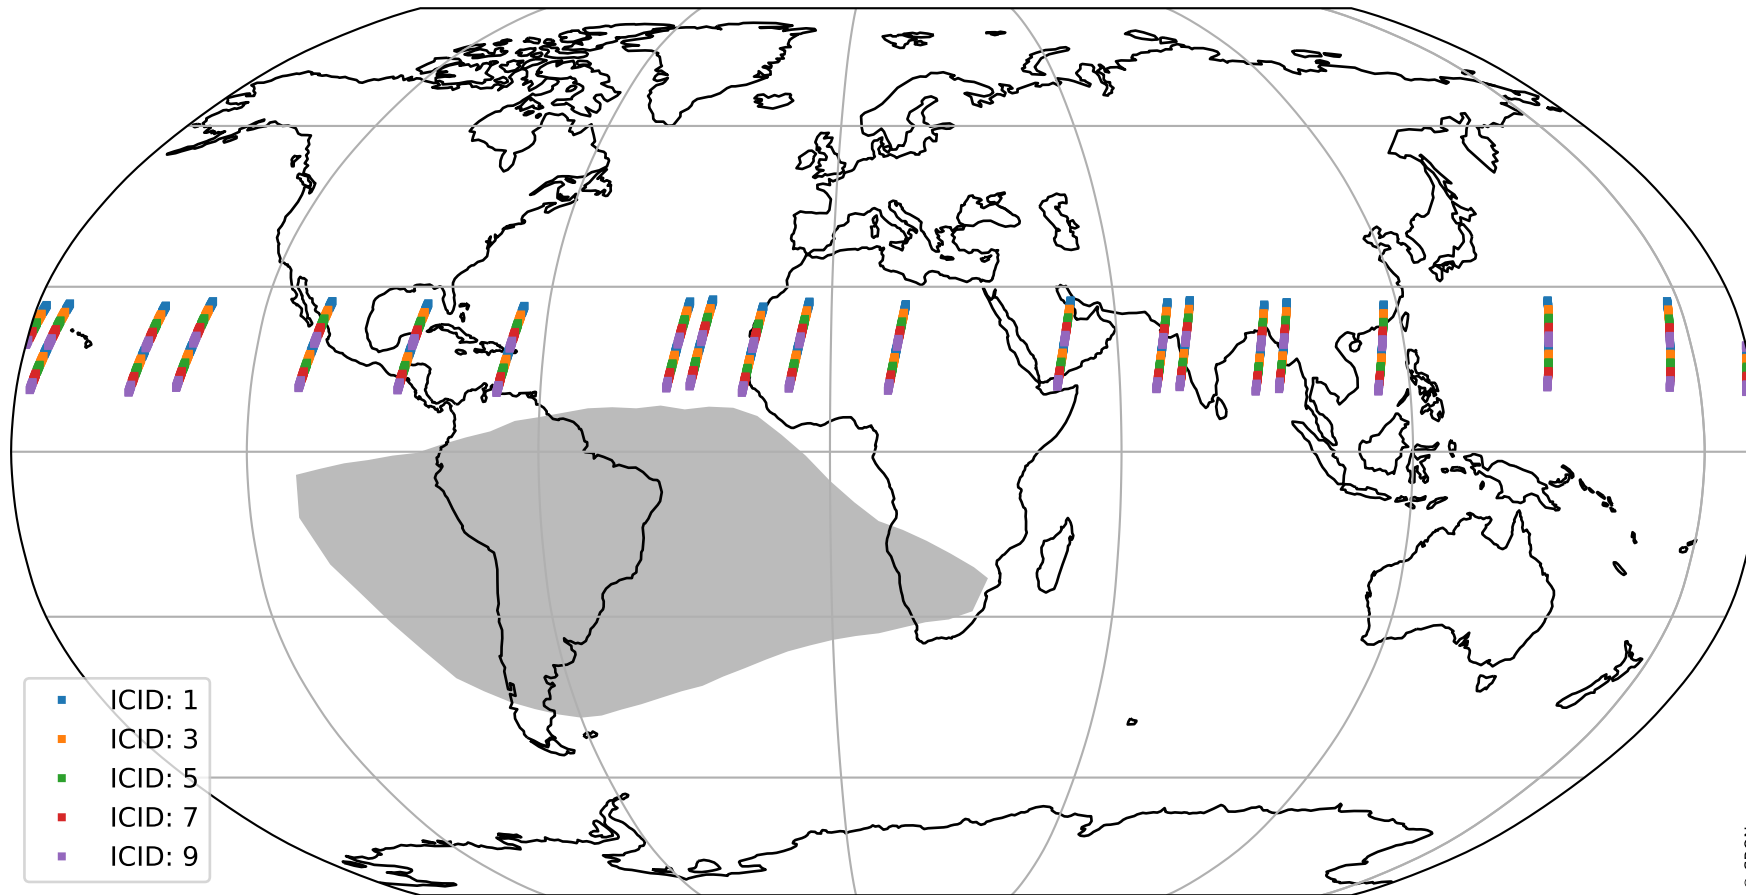

# Tropomi SWIR offset (official)

orbits : 20 in [5272, 5317]  
coverage : 2018-10-20 / 2018-10-23  
median : 30.206  $\mu\text{V}$   
spread : 18.52  $\mu\text{V}$   
created : 2023-08-21T14:18:46

# Tropomi SWIR offset (official)

value compared with SWIR offset CKD

orbits : 20 in [5272, 5317]  
coverage : 2018-10-20 / 2018-10-23  
median : -0.060603 mV  
spread : 0.32601 mV  
created : 2023-08-21T14:18:46

# Tropomi SWIR offset (official) ground-tracks of Sentinel-5P

orbits : 20 in [5272, 5317]  
coverage : 2018-10-20 / 2018-10-23  
created : 2023-08-21T14:18:47

# Tropomi SWIR offset (official)

orbits : [2827, 5317]  
coverage : 2018-04-30 / 2018-10-23  
created : 2023-08-21T14:18:47