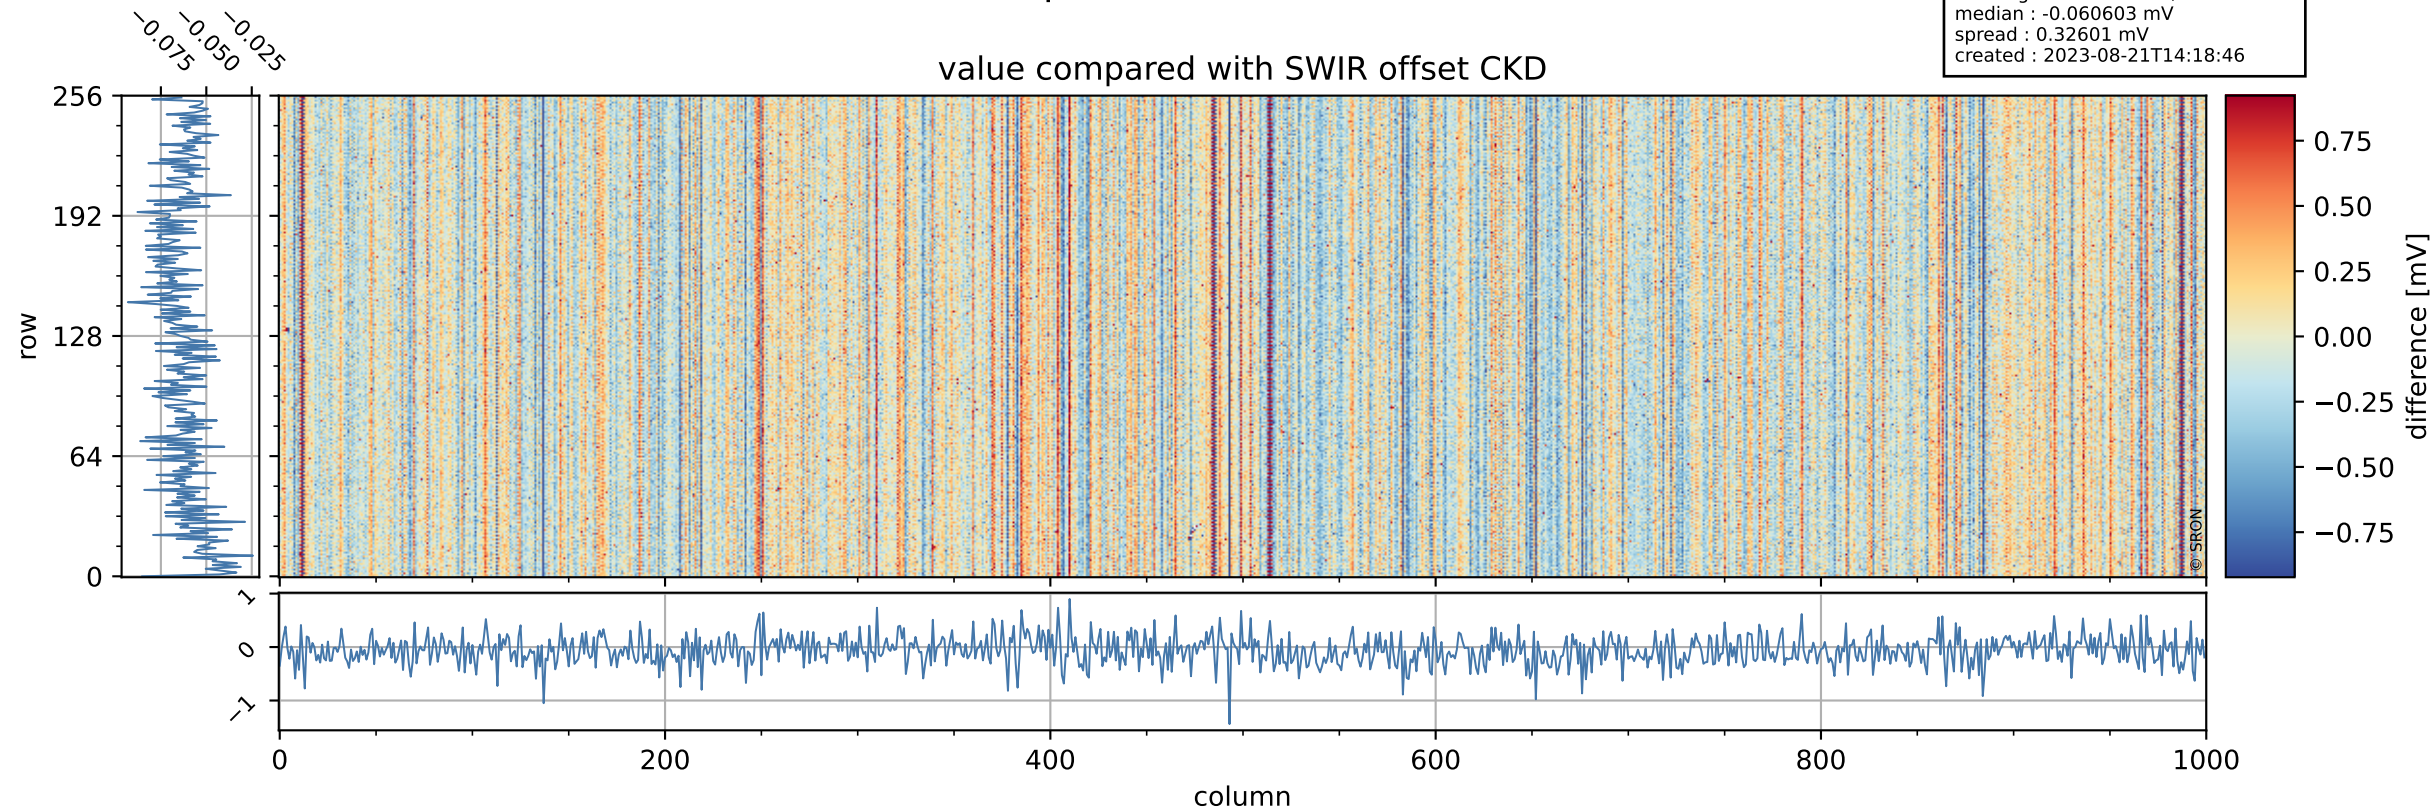

## value detector map

# Tropomi SWIR offset (official)

orbits : 20 in [5272, 5317]  
coverage : 2018-10-20 / 2018-10-23  
median : 30.206  $\mu\text{V}$   
spread : 18.52  $\mu\text{V}$   
created : 2023-08-21T14:18:46

# Tropomi SWIR offset (official)

value compared with SWIR offset CKD

orbits : 20 in [5272, 5317]  
coverage : 2018-10-20 / 2018-10-23  
median : -0.060603 mV  
spread : 0.32601 mV  
created : 2023-08-21T14:18:46

# Tropomi SWIR offset (official) ground-tracks of Sentinel-5P

orbits : 20 in [5272, 5317]  
coverage : 2018-10-20 / 2018-10-23  
created : 2023-08-21T14:18:47