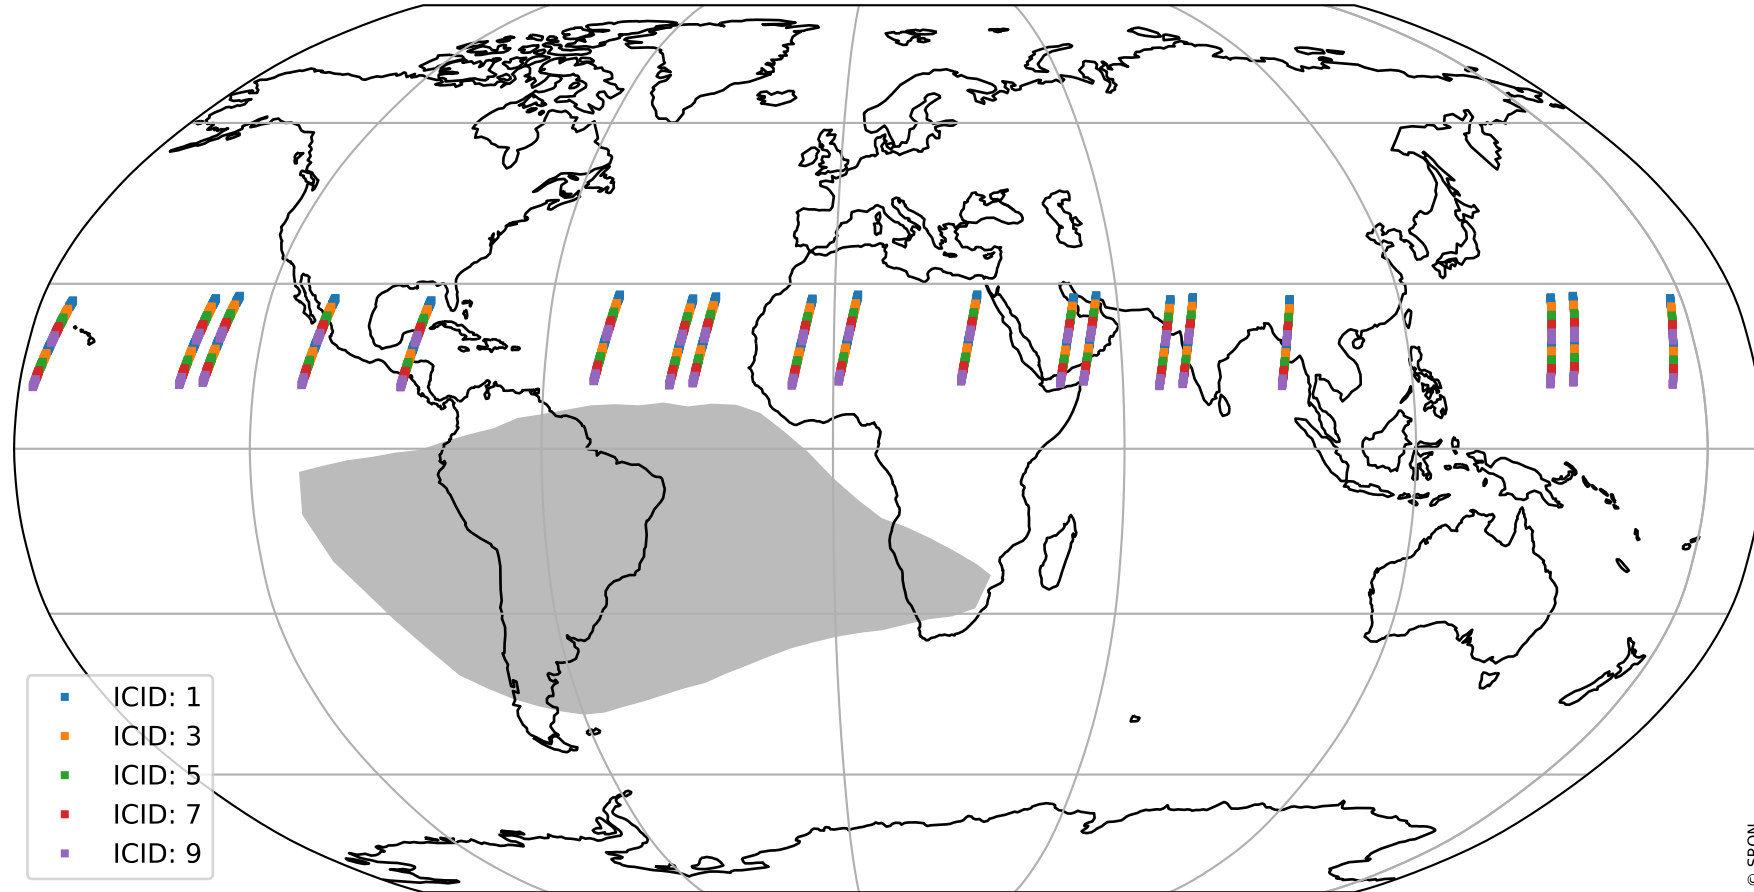

Tropomi SWIR offset (official)

orbits : 19 in [5287, 5332]
coverage : 2018-10-21 / 2018-10-24
median : 0.52596 V
spread : 0.035929 V
created : 2023-08-21T14:18:48

value detector map

Tropomi SWIR offset (official)

orbits : 19 in [5287, 5332]
coverage : 2018-10-21 / 2018-10-24
median : 30.115 μV
spread : 18.357 μV
created : 2023-08-21T14:18:48

Tropomi SWIR offset (official)

orbits : 19 in [5287, 5332]
coverage : 2018-10-21 / 2018-10-24
median : -0.062795 mV
spread : 0.32681 mV
created : 2023-08-21T14:18:48

value compared with SWIR offset CKD

Tropomi SWIR offset (official) ground-tracks of Sentinel-5P

orbits : 19 in [5287, 5332]
coverage : 2018-10-21 / 2018-10-24
created : 2023-08-21T14:18:48

Tropomi SWIR offset (official)

orbits : [2827, 5332]
coverage : 2018-04-30 / 2018-10-24
created : 2023-08-21T14:18:49

trend of detector median & temperatures