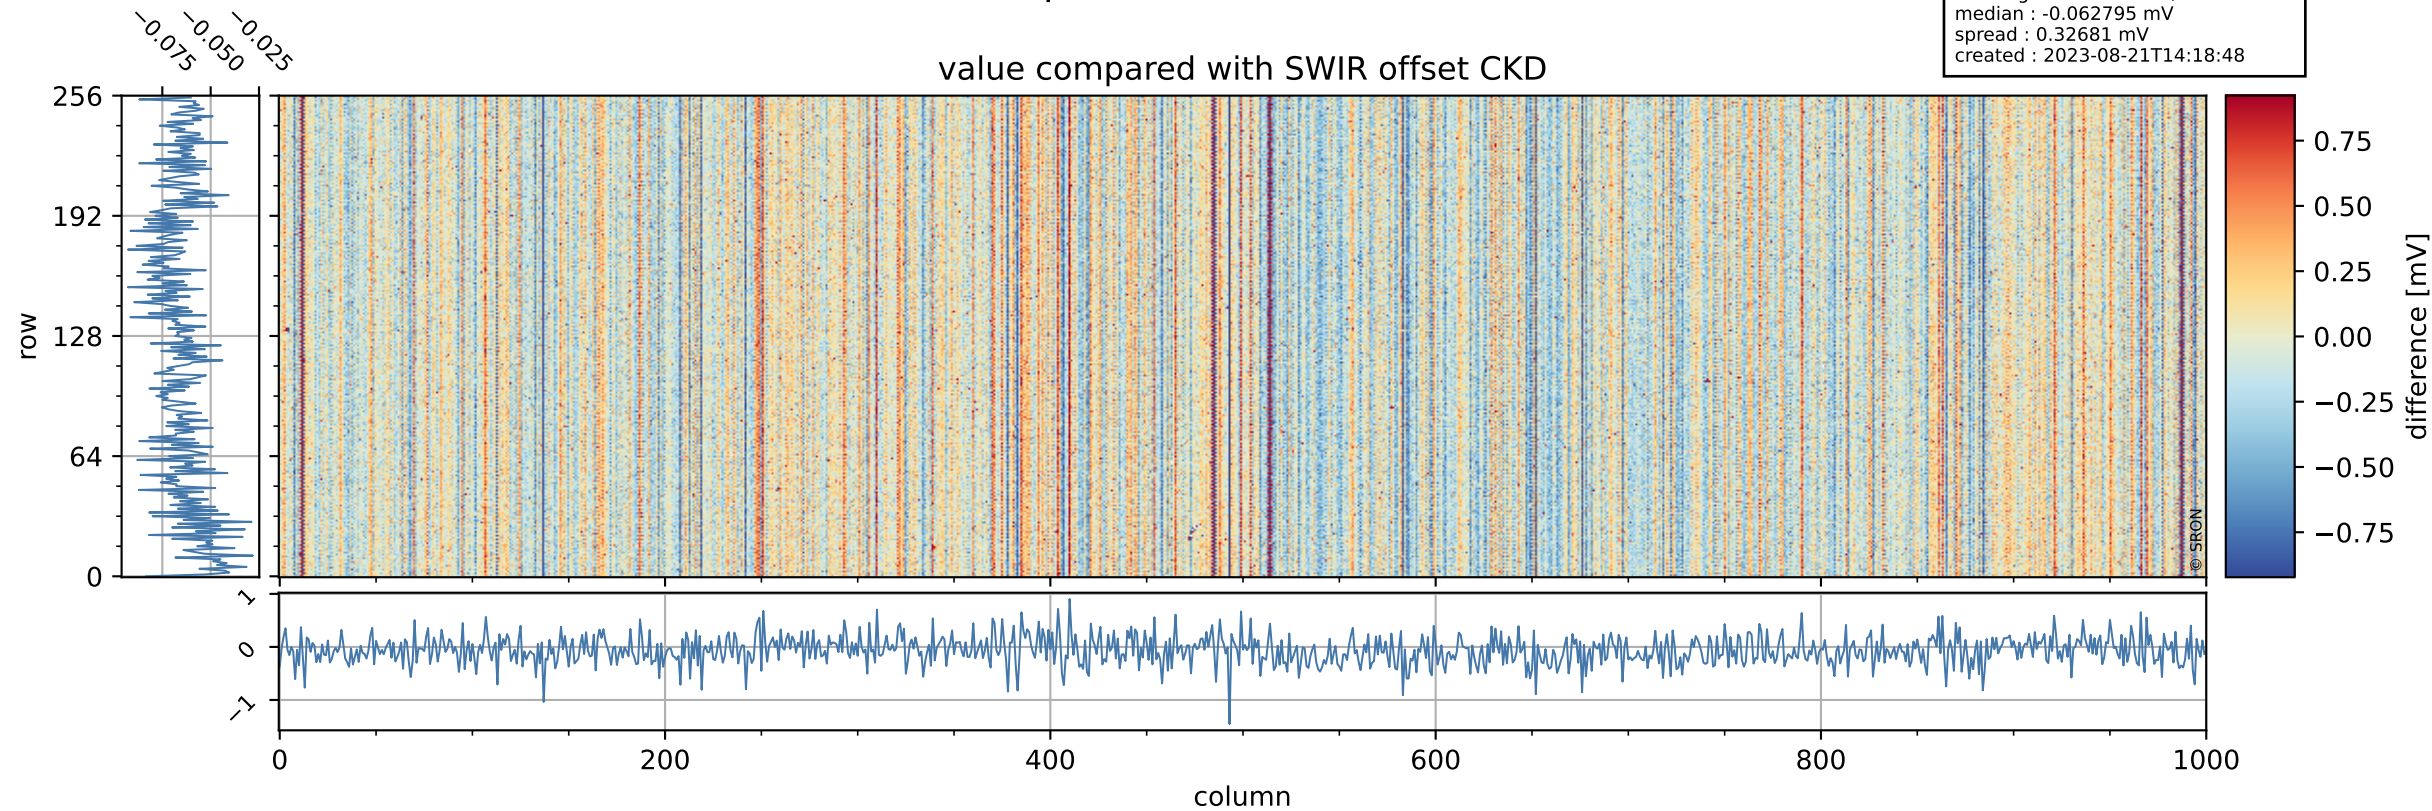

Tropomi SWIR offset (official)

orbits : 19 in [5287, 5332]
coverage : 2018-10-21 / 2018-10-24
median : 0.52596 V
spread : 0.035929 V
created : 2023-08-21T14:18:48

value detector map

Tropomi SWIR offset (official)

orbits : 19 in [5287, 5332]
coverage : 2018-10-21 / 2018-10-24
median : 30.115 μV
spread : 18.357 μV
created : 2023-08-21T14:18:48

Tropomi SWIR offset (official)

orbits : 19 in [5287, 5332]
coverage : 2018-10-21 / 2018-10-24
median : -0.062795 mV
spread : 0.32681 mV
created : 2023-08-21T14:18:48

value compared with SWIR offset CKD

Tropomi SWIR offset (official) ground-tracks of Sentinel-5P

orbits : 19 in [5287, 5332]
coverage : 2018-10-21 / 2018-10-24
created : 2023-08-21T14:18:48

Tropomi SWIR offset (official)

orbits : [2827, 5332]
coverage : 2018-04-30 / 2018-10-24
created : 2023-08-21T14:18:49

trend of detector median & temperatures