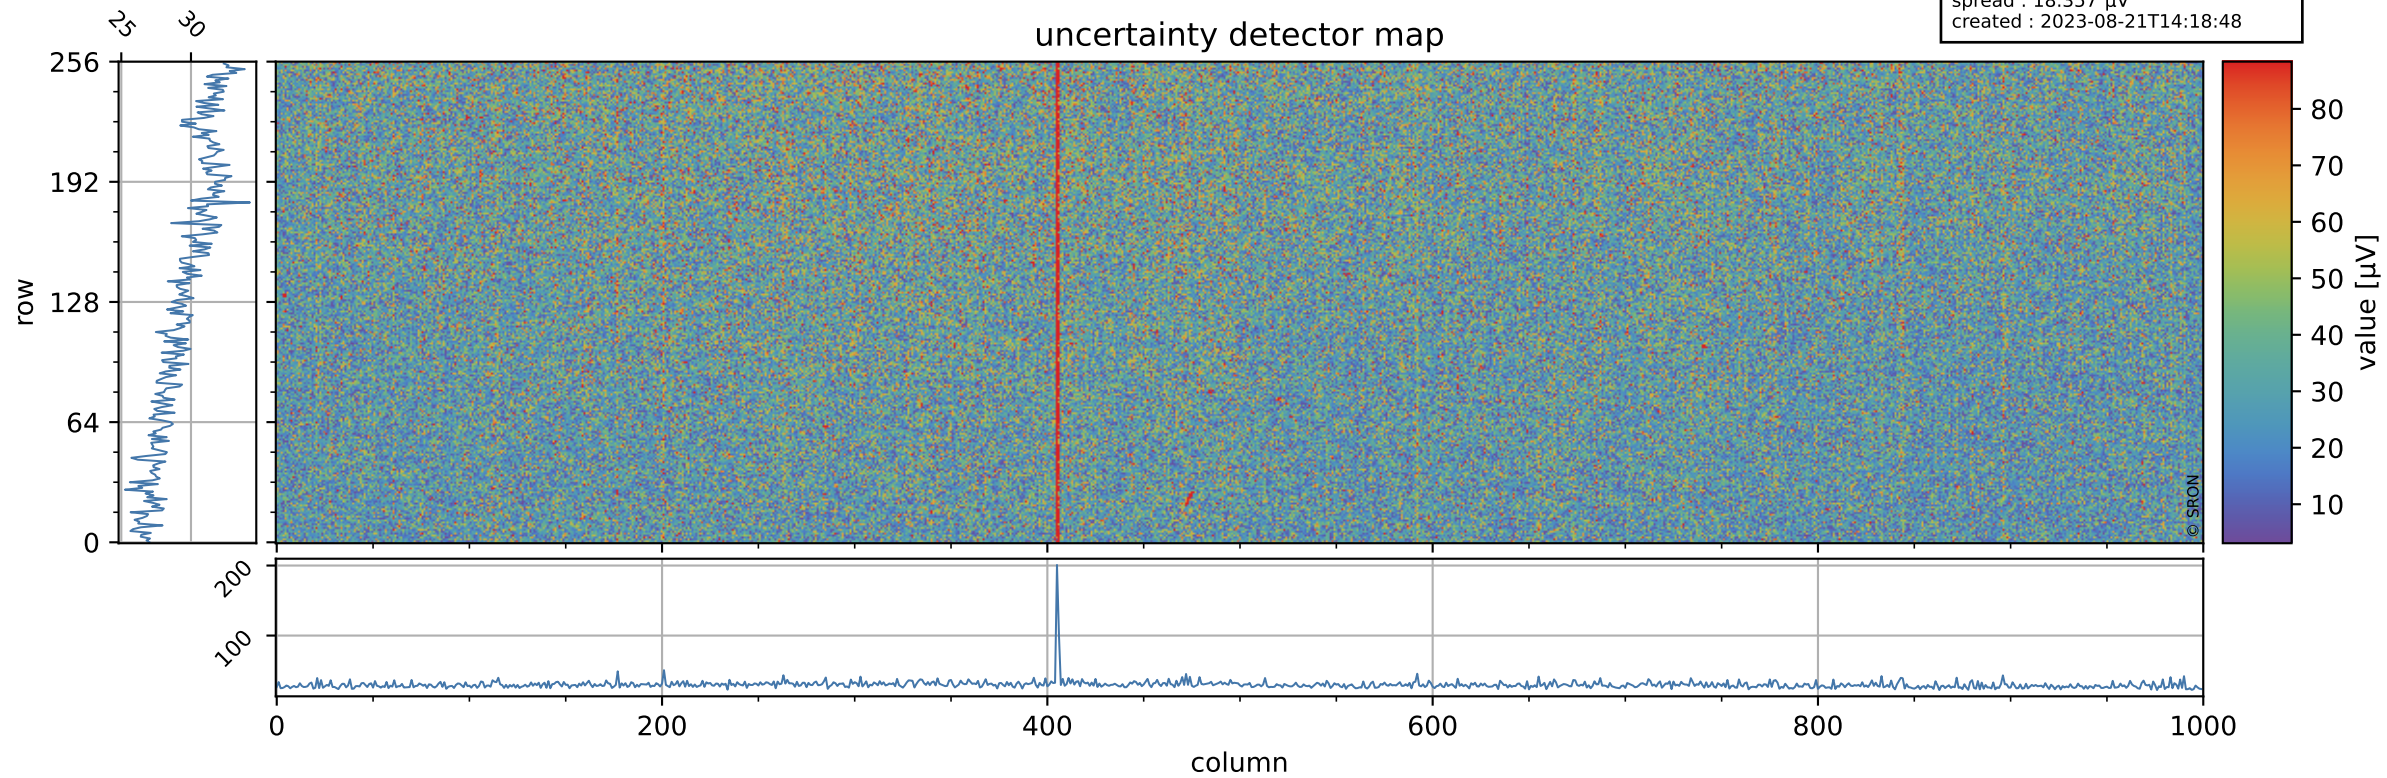

Tropomi SWIR offset (official)

orbits : 19 in [5287, 5332]
coverage : 2018-10-21 / 2018-10-24
median : 0.52596 V
spread : 0.035929 V
created : 2023-08-21T14:18:48

value detector map

Tropomi SWIR offset (official)

orbits : 19 in [5287, 5332]
coverage : 2018-10-21 / 2018-10-24
median : 30.115 μV
spread : 18.357 μV
created : 2023-08-21T14:18:48

Tropomi SWIR offset (official)

orbits : 19 in [5287, 5332]
coverage : 2018-10-21 / 2018-10-24
median : -0.062795 mV
spread : 0.32681 mV
created : 2023-08-21T14:18:48

value compared with SWIR offset CKD

Tropomi SWIR offset (official) ground-tracks of Sentinel-5P

orbits : 19 in [5287, 5332]
coverage : 2018-10-21 / 2018-10-24
created : 2023-08-21T14:18:48

Tropomi SWIR offset (official)

orbits : [2827, 5332]
coverage : 2018-04-30 / 2018-10-24
created : 2023-08-21T14:18:49

trend of detector median & temperatures