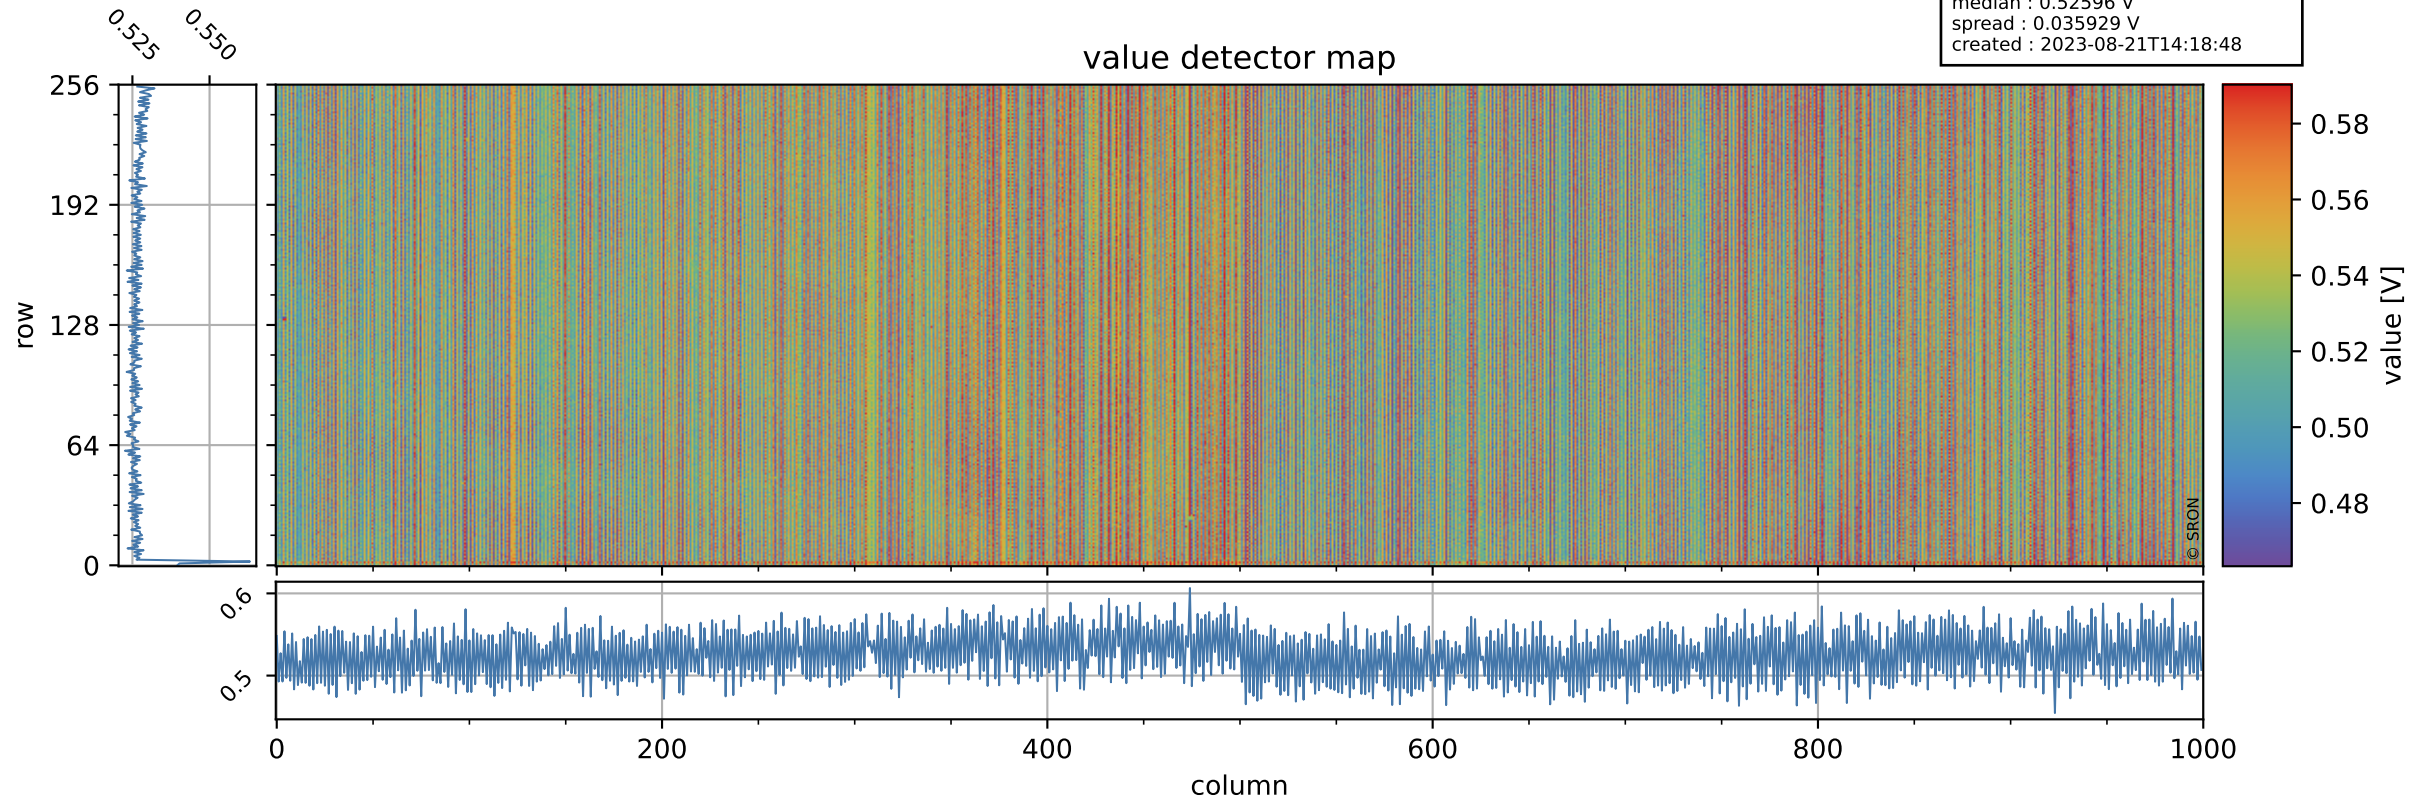

Tropomi SWIR offset (official)

orbits : 19 in [5287, 5332]
coverage : 2018-10-21 / 2018-10-24
median : 0.52596 V
spread : 0.035929 V
created : 2023-08-21T14:18:48

value detector map

Tropomi SWIR offset (official)

orbits : 19 in [5287, 5332]
coverage : 2018-10-21 / 2018-10-24
median : 30.115 μV
spread : 18.357 μV
created : 2023-08-21T14:18:48

Tropomi SWIR offset (official)

orbits : 19 in [5287, 5332]
coverage : 2018-10-21 / 2018-10-24
median : -0.062795 mV
spread : 0.32681 mV
created : 2023-08-21T14:18:48

value compared with SWIR offset CKD

Tropomi SWIR offset (official) ground-tracks of Sentinel-5P

orbits : 19 in [5287, 5332]
coverage : 2018-10-21 / 2018-10-24
created : 2023-08-21T14:18:48

Tropomi SWIR offset (official)

orbits : [2827, 5332]
coverage : 2018-04-30 / 2018-10-24
created : 2023-08-21T14:18:49

trend of detector median & temperatures