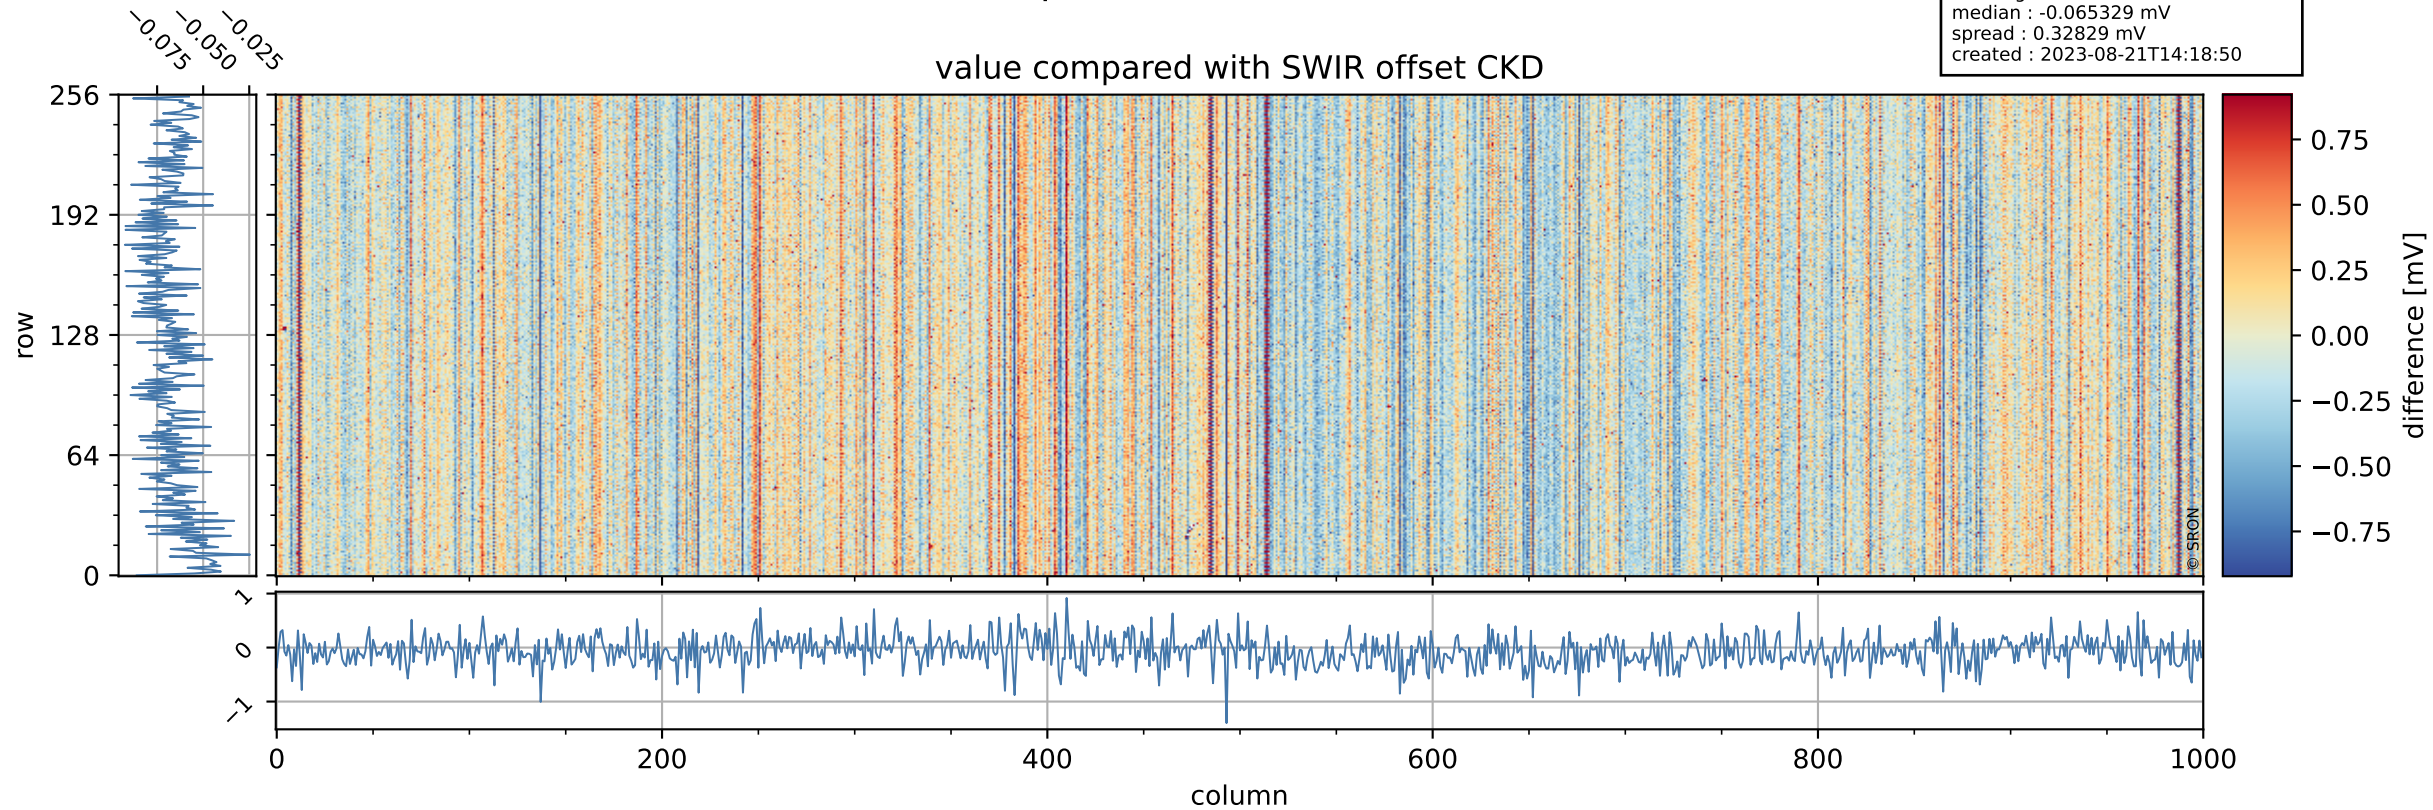

Tropomi SWIR offset (official)

orbits : 20 in [5302, 5347]
coverage : 2018-10-22 / 2018-10-25
median : 0.52595 V
spread : 0.03593 V
created : 2023-08-21T14:18:49

value detector map

Tropomi SWIR offset (official)

orbits : 20 in [5302, 5347]
coverage : 2018-10-22 / 2018-10-25
median : 29.839 μV
spread : 18.24 μV
created : 2023-08-21T14:18:50

Tropomi SWIR offset (official)

orbits : 20 in [5302, 5347]
coverage : 2018-10-22 / 2018-10-25
median : -0.065329 mV
spread : 0.32829 mV
created : 2023-08-21T14:18:50

value compared with SWIR offset CKD

Tropomi SWIR offset (official) ground-tracks of Sentinel-5P

orbits : 20 in [5302, 5347]
coverage : 2018-10-22 / 2018-10-25
created : 2023-08-21T14:18:50

Tropomi SWIR offset (official)

orbits : [2827, 5347]
coverage : 2018-04-30 / 2018-10-25
created : 2023-08-21T14:18:50

trend of detector median & temperatures