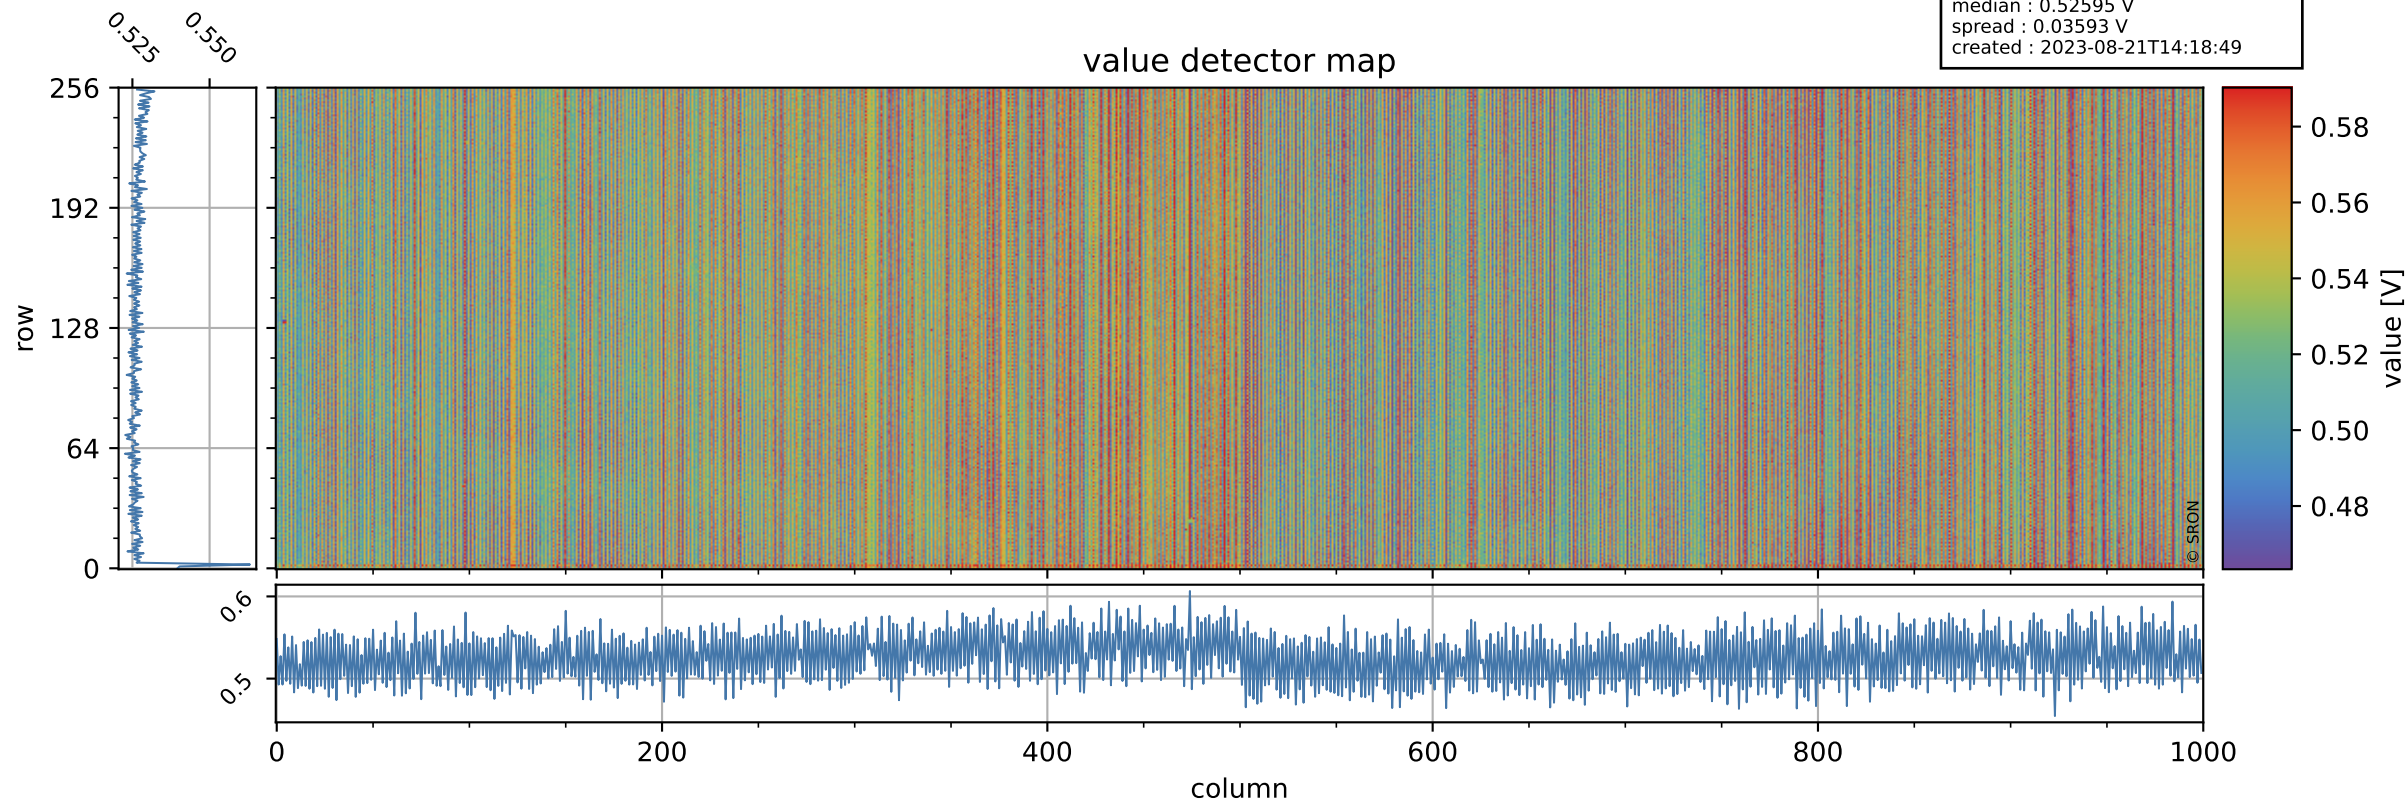

Tropomi SWIR offset (official)

orbits : 20 in [5302, 5347]
coverage : 2018-10-22 / 2018-10-25
median : 0.52595 V
spread : 0.03593 V
created : 2023-08-21T14:18:49

value detector map

Tropomi SWIR offset (official)

orbits : 20 in [5302, 5347]
coverage : 2018-10-22 / 2018-10-25
median : 29.839 μV
spread : 18.24 μV
created : 2023-08-21T14:18:50

Tropomi SWIR offset (official)

orbits : 20 in [5302, 5347]
coverage : 2018-10-22 / 2018-10-25
median : -0.065329 mV
spread : 0.32829 mV
created : 2023-08-21T14:18:50

value compared with SWIR offset CKD

Tropomi SWIR offset (official) ground-tracks of Sentinel-5P

orbits : 20 in [5302, 5347]
coverage : 2018-10-22 / 2018-10-25
created : 2023-08-21T14:18:50

Tropomi SWIR offset (official)

orbits : [2827, 5347]
coverage : 2018-04-30 / 2018-10-25
created : 2023-08-21T14:18:50

trend of detector median & temperatures