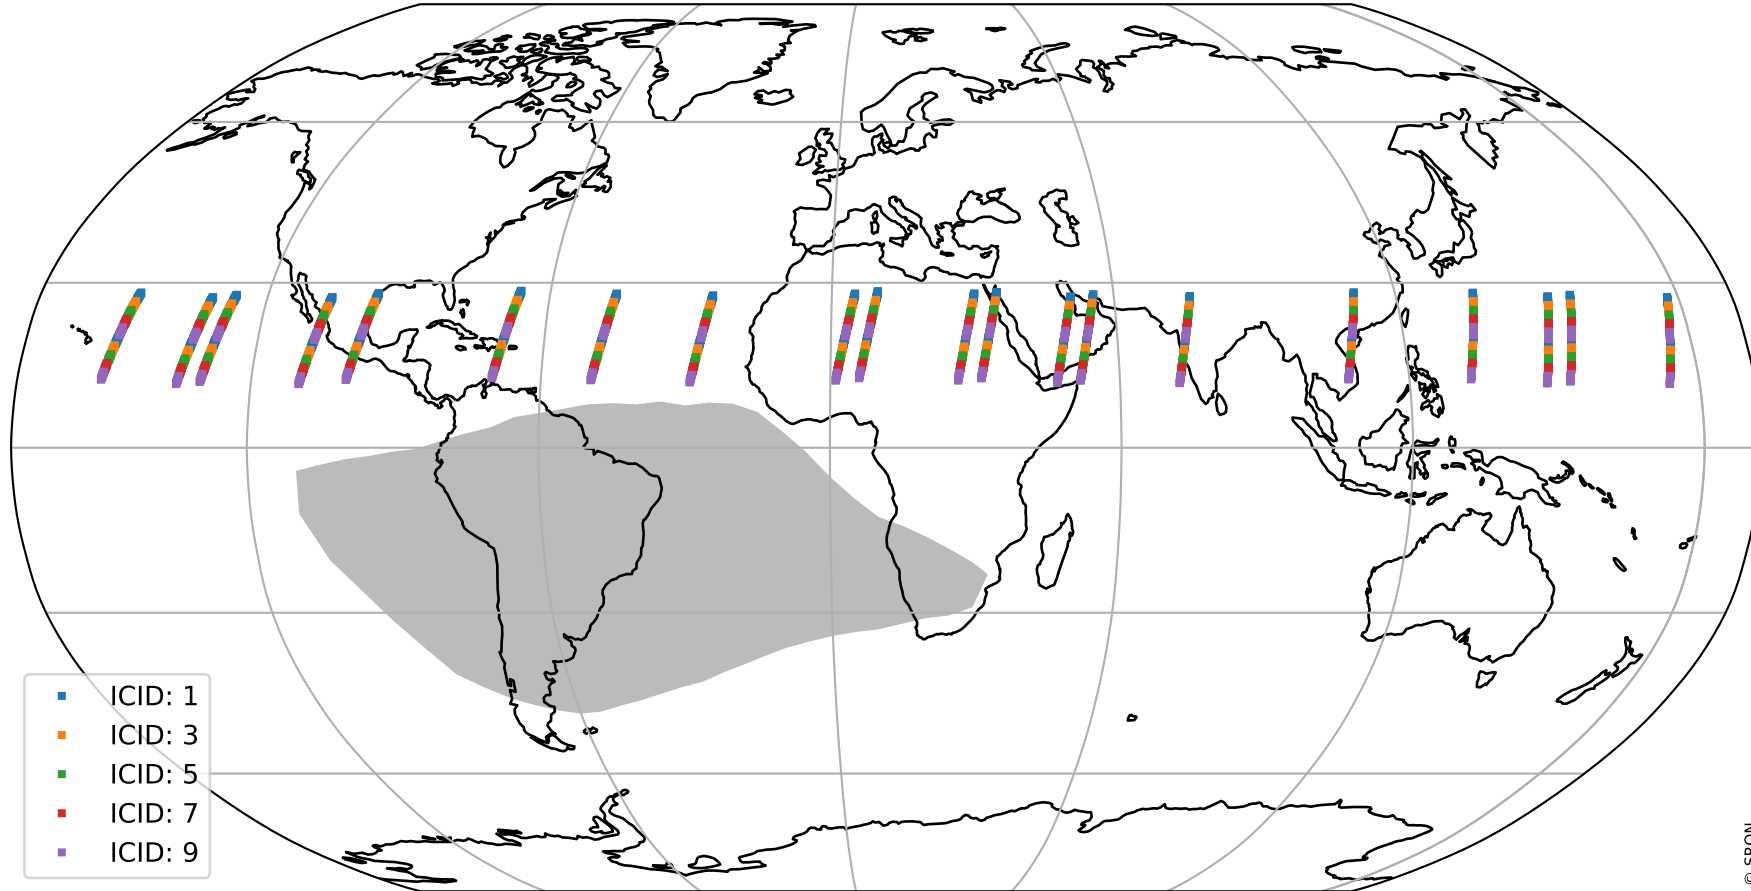

Tropomi SWIR offset (official)

orbits : 20 in [5302, 5347]
coverage : 2018-10-22 / 2018-10-25
median : 0.52595 V
spread : 0.03593 V
created : 2023-08-21T14:18:49

value detector map

Tropomi SWIR offset (official)

orbits : 20 in [5302, 5347]
coverage : 2018-10-22 / 2018-10-25
median : 29.839 μV
spread : 18.24 μV
created : 2023-08-21T14:18:50

Tropomi SWIR offset (official)

orbits : 20 in [5302, 5347]
coverage : 2018-10-22 / 2018-10-25
median : -0.065329 mV
spread : 0.32829 mV
created : 2023-08-21T14:18:50

value compared with SWIR offset CKD

Tropomi SWIR offset (official) ground-tracks of Sentinel-5P

orbits : 20 in [5302, 5347]
coverage : 2018-10-22 / 2018-10-25
created : 2023-08-21T14:18:50

Tropomi SWIR offset (official)

orbits : [2827, 5347]
coverage : 2018-04-30 / 2018-10-25
created : 2023-08-21T14:18:50

trend of detector median & temperatures