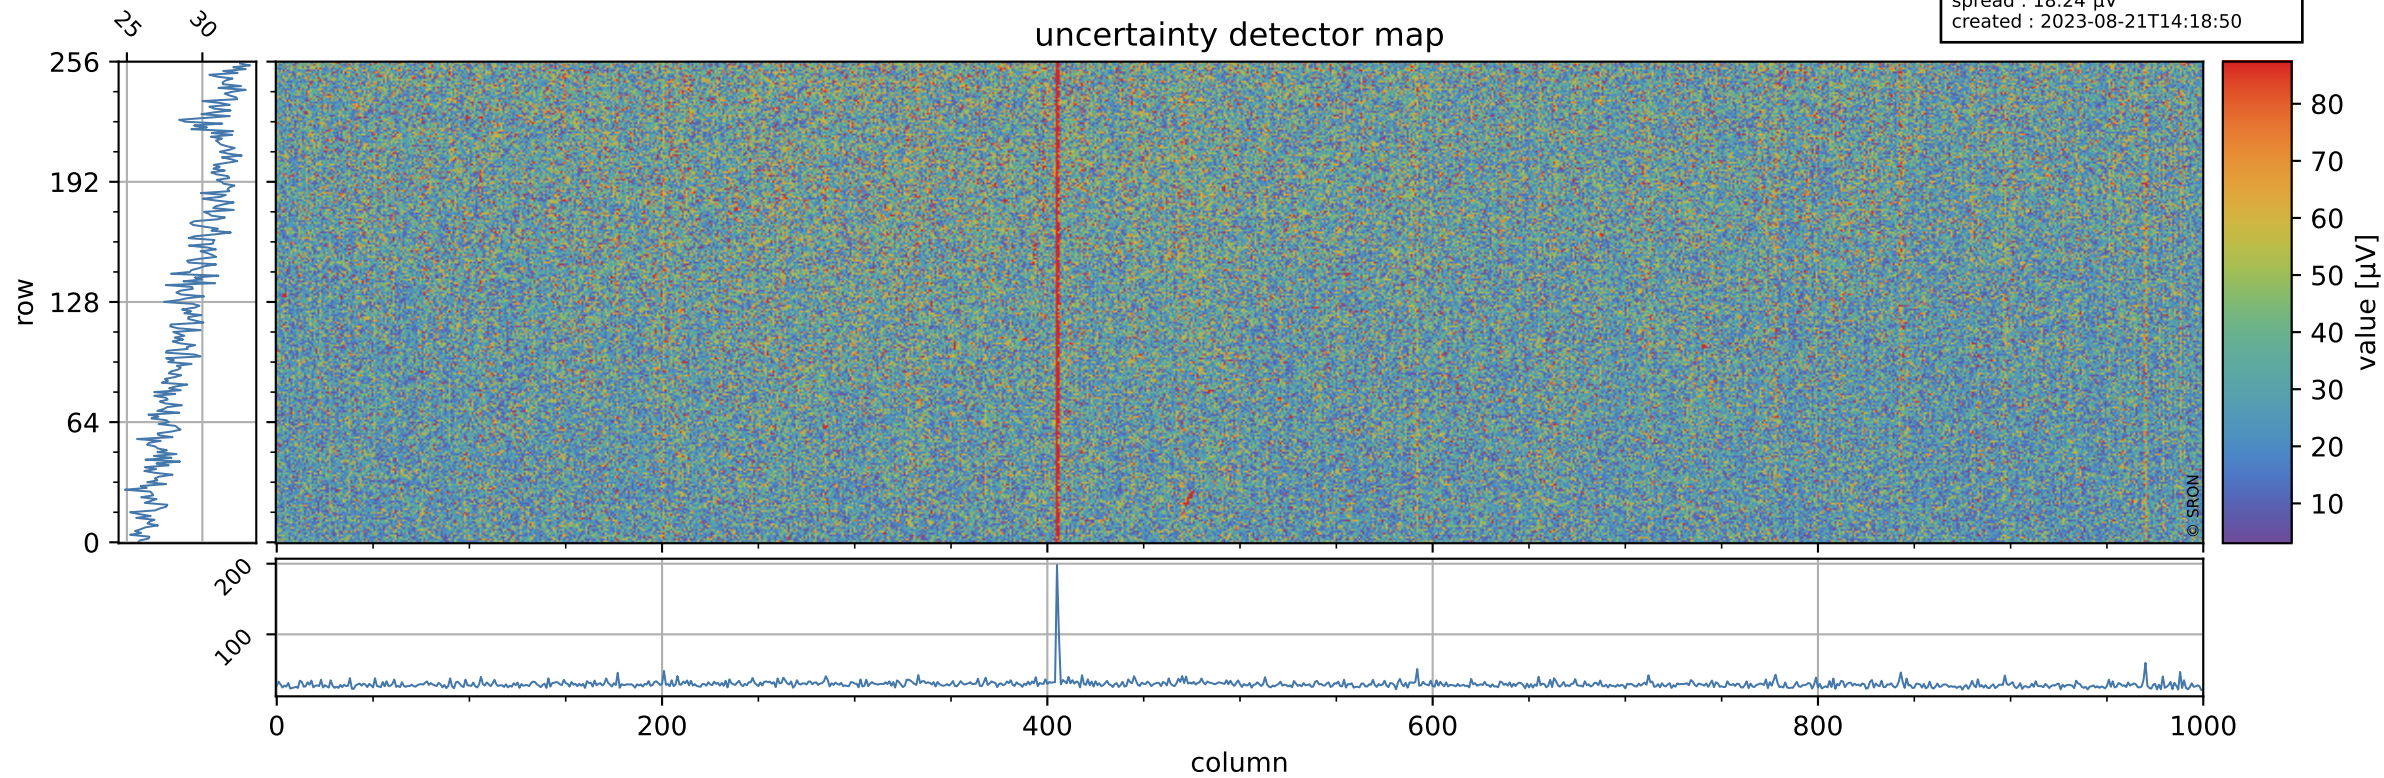

Tropomi SWIR offset (official)

orbits : 20 in [5302, 5347]
coverage : 2018-10-22 / 2018-10-25
median : 0.52595 V
spread : 0.03593 V
created : 2023-08-21T14:18:49

value detector map

Tropomi SWIR offset (official)

orbits : 20 in [5302, 5347]
coverage : 2018-10-22 / 2018-10-25
median : 29.839 μV
spread : 18.24 μV
created : 2023-08-21T14:18:50

Tropomi SWIR offset (official)

orbits : 20 in [5302, 5347]
coverage : 2018-10-22 / 2018-10-25
median : -0.065329 mV
spread : 0.32829 mV
created : 2023-08-21T14:18:50

value compared with SWIR offset CKD

Tropomi SWIR offset (official) ground-tracks of Sentinel-5P

orbits : 20 in [5302, 5347]
coverage : 2018-10-22 / 2018-10-25
created : 2023-08-21T14:18:50

Tropomi SWIR offset (official)

orbits : [2827, 5347]
coverage : 2018-04-30 / 2018-10-25
created : 2023-08-21T14:18:50

trend of detector median & temperatures