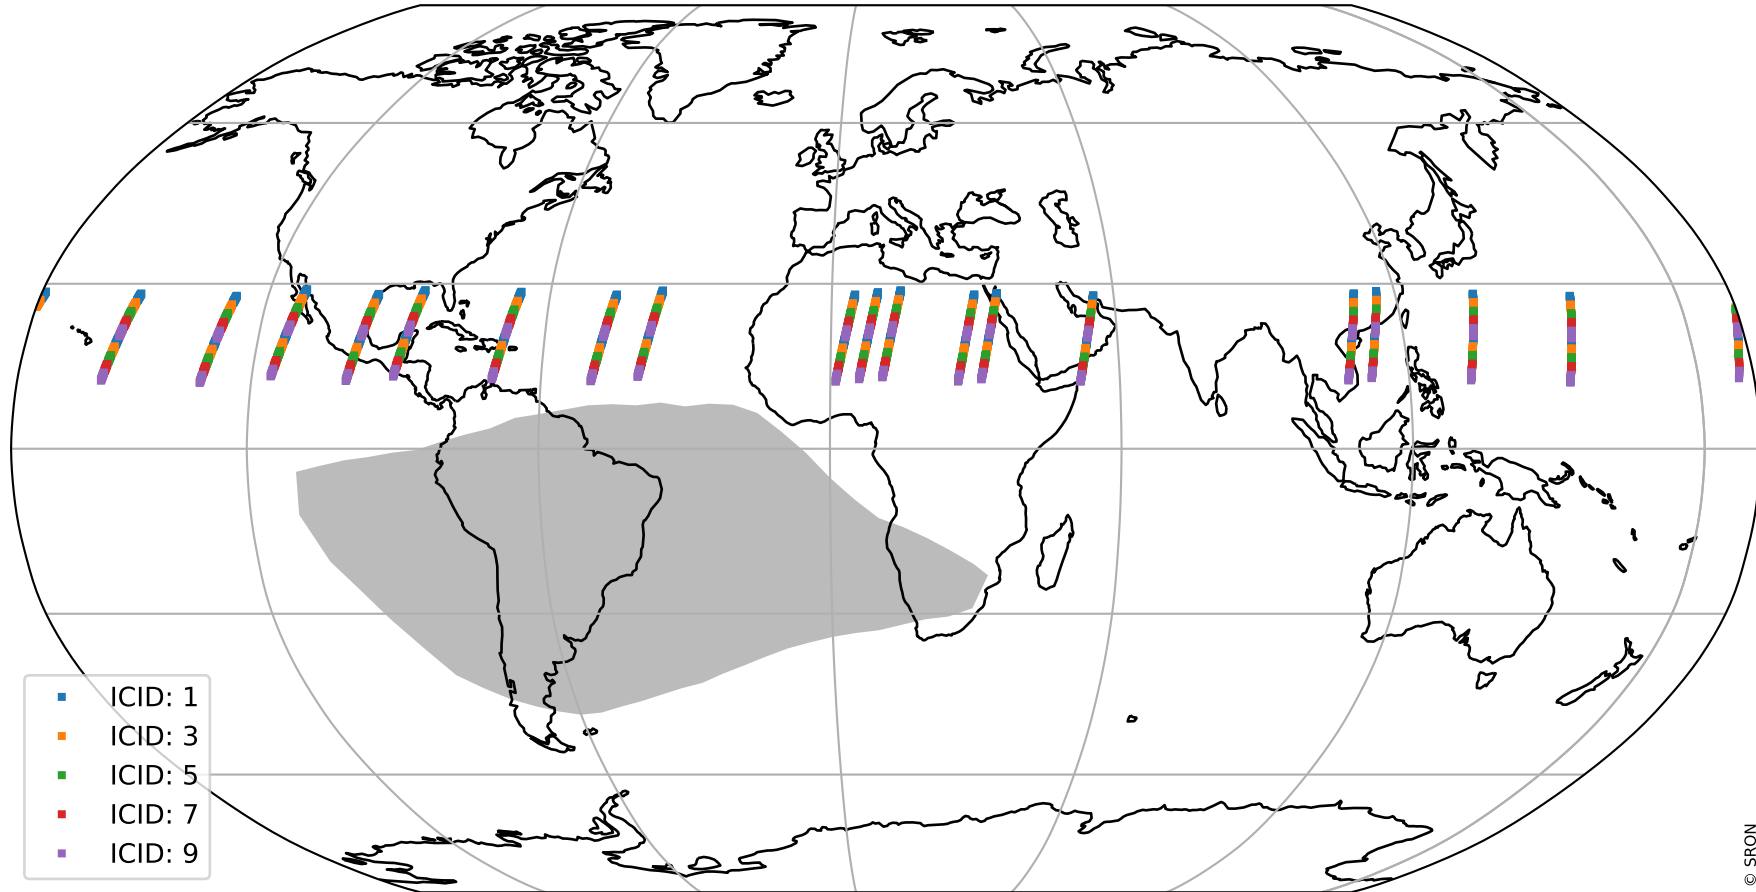

# Tropomi SWIR offset (official)

orbits : 19 in [5317, 5362]  
coverage : 2018-10-23 / 2018-10-26  
median : 29.878  $\mu\text{V}$   
spread : 18.194  $\mu\text{V}$   
created : 2023-08-21T14:18:51

# Tropomi SWIR offset (official)

orbits : 19 in [5317, 5362]  
coverage : 2018-10-23 / 2018-10-26  
median : -0.066508 mV  
spread : 0.33012 mV  
created : 2023-08-21T14:18:52

value compared with SWIR offset CKD

# Tropomi SWIR offset (official) ground-tracks of Sentinel-5P

orbits : 19 in [5317, 5362]  
coverage : 2018-10-23 / 2018-10-26  
created : 2023-08-21T14:18:52

# Tropomi SWIR offset (official)

orbits : [2827, 5362]  
coverage : 2018-04-30 / 2018-10-26  
created : 2023-08-21T14:18:52