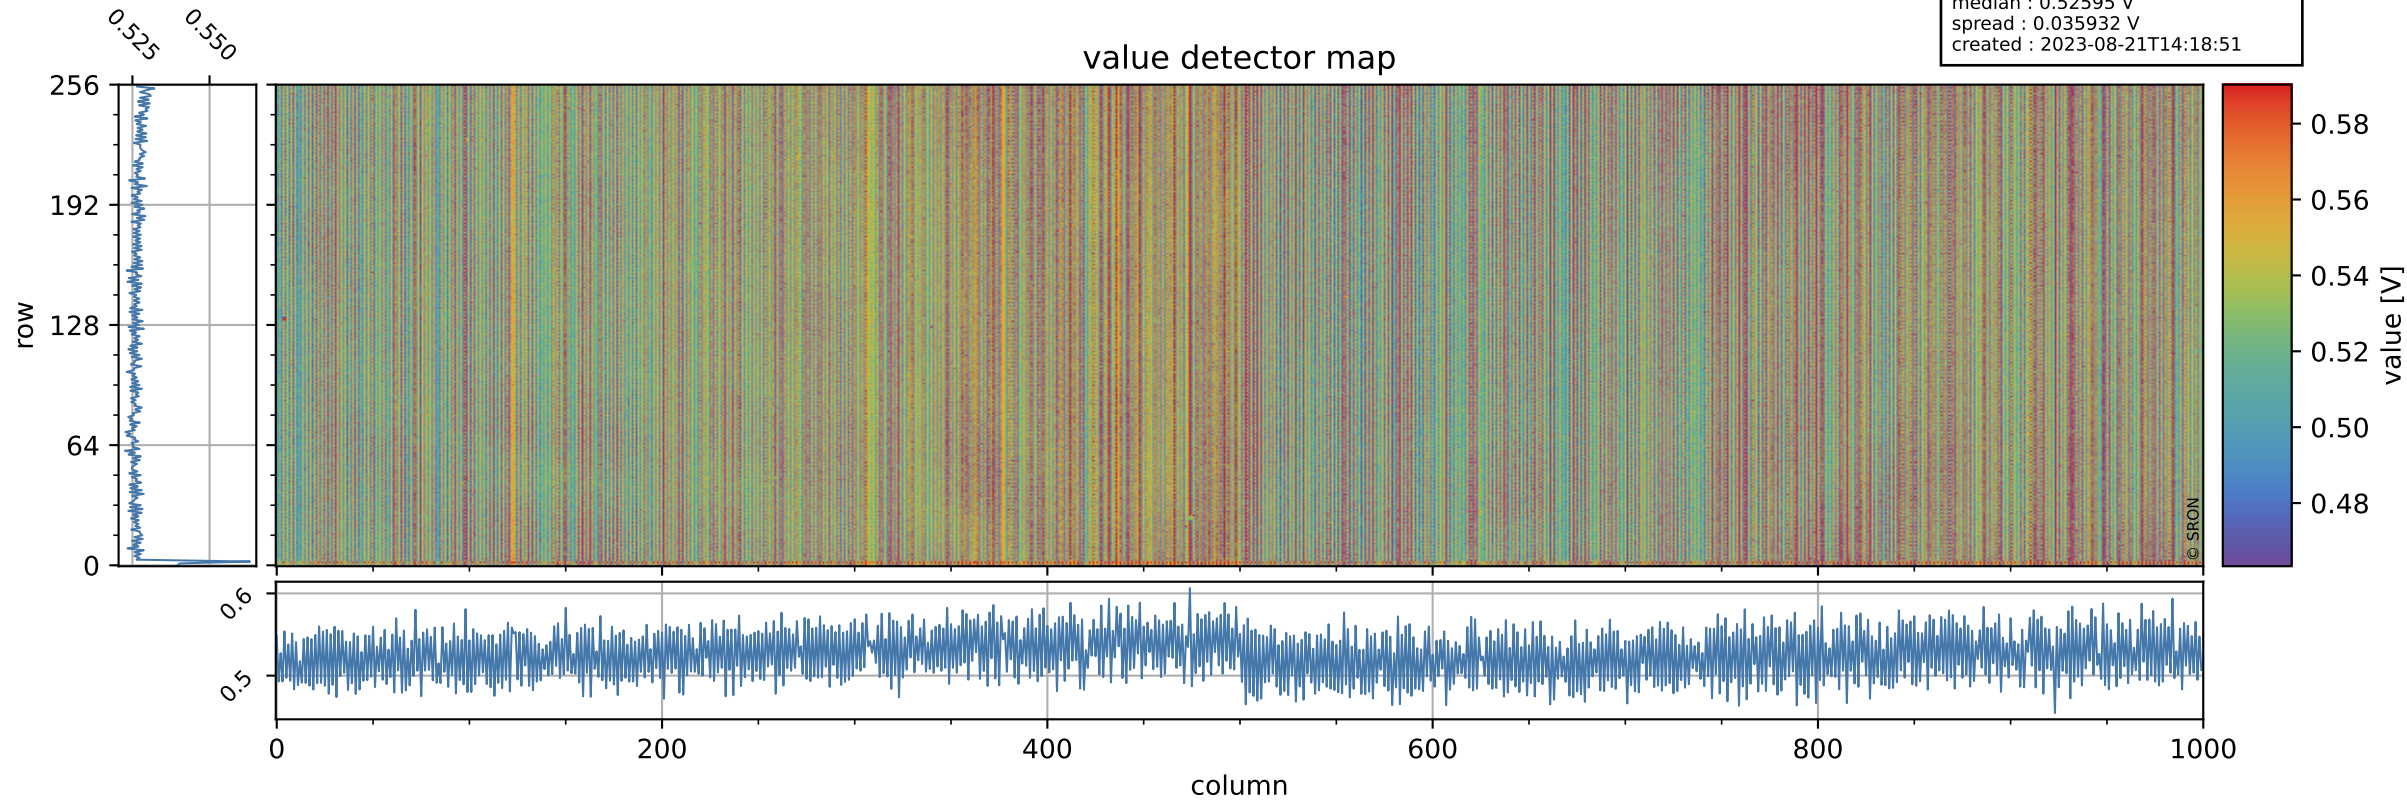

# Tropomi SWIR offset (official)

orbits : 19 in [5317, 5362]  
coverage : 2018-10-23 / 2018-10-26  
median : 0.52595 V  
spread : 0.035932 V  
created : 2023-08-21T14:18:51

## value detector map

# Tropomi SWIR offset (official)

orbits : 19 in [5317, 5362]  
coverage : 2018-10-23 / 2018-10-26  
median : 29.878  $\mu\text{V}$   
spread : 18.194  $\mu\text{V}$   
created : 2023-08-21T14:18:51

# Tropomi SWIR offset (official) ground-tracks of Sentinel-5P

orbits : 19 in [5317, 5362]  
coverage : 2018-10-23 / 2018-10-26  
created : 2023-08-21T14:18:52