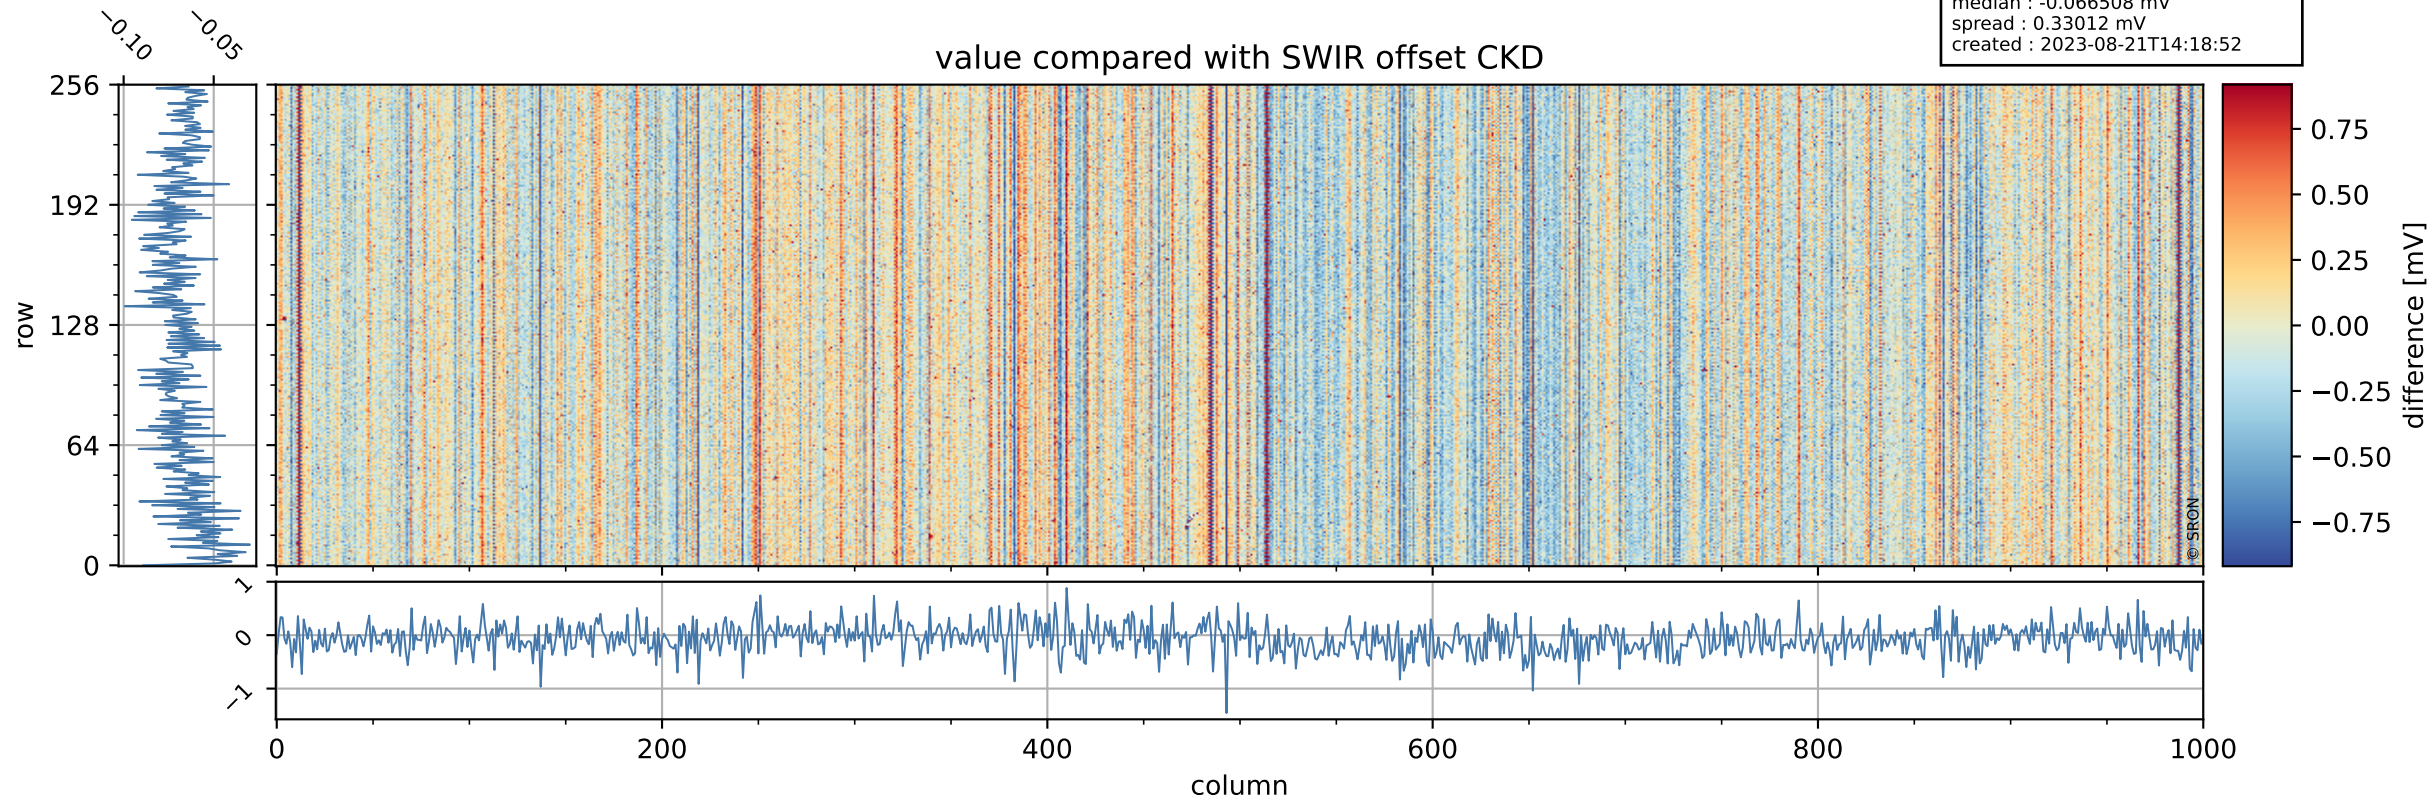

## value detector map

# Tropomi SWIR offset (official)

orbits : 19 in [5317, 5362]  
coverage : 2018-10-23 / 2018-10-26  
median : 29.878  $\mu\text{V}$   
spread : 18.194  $\mu\text{V}$   
created : 2023-08-21T14:18:51

# Tropomi SWIR offset (official)

orbits : 19 in [5317, 5362]  
coverage : 2018-10-23 / 2018-10-26  
median : -0.066508 mV  
spread : 0.33012 mV  
created : 2023-08-21T14:18:52

value compared with SWIR offset CKD

# Tropomi SWIR offset (official) ground-tracks of Sentinel-5P

orbits : 19 in [5317, 5362]  
coverage : 2018-10-23 / 2018-10-26  
created : 2023-08-21T14:18:52