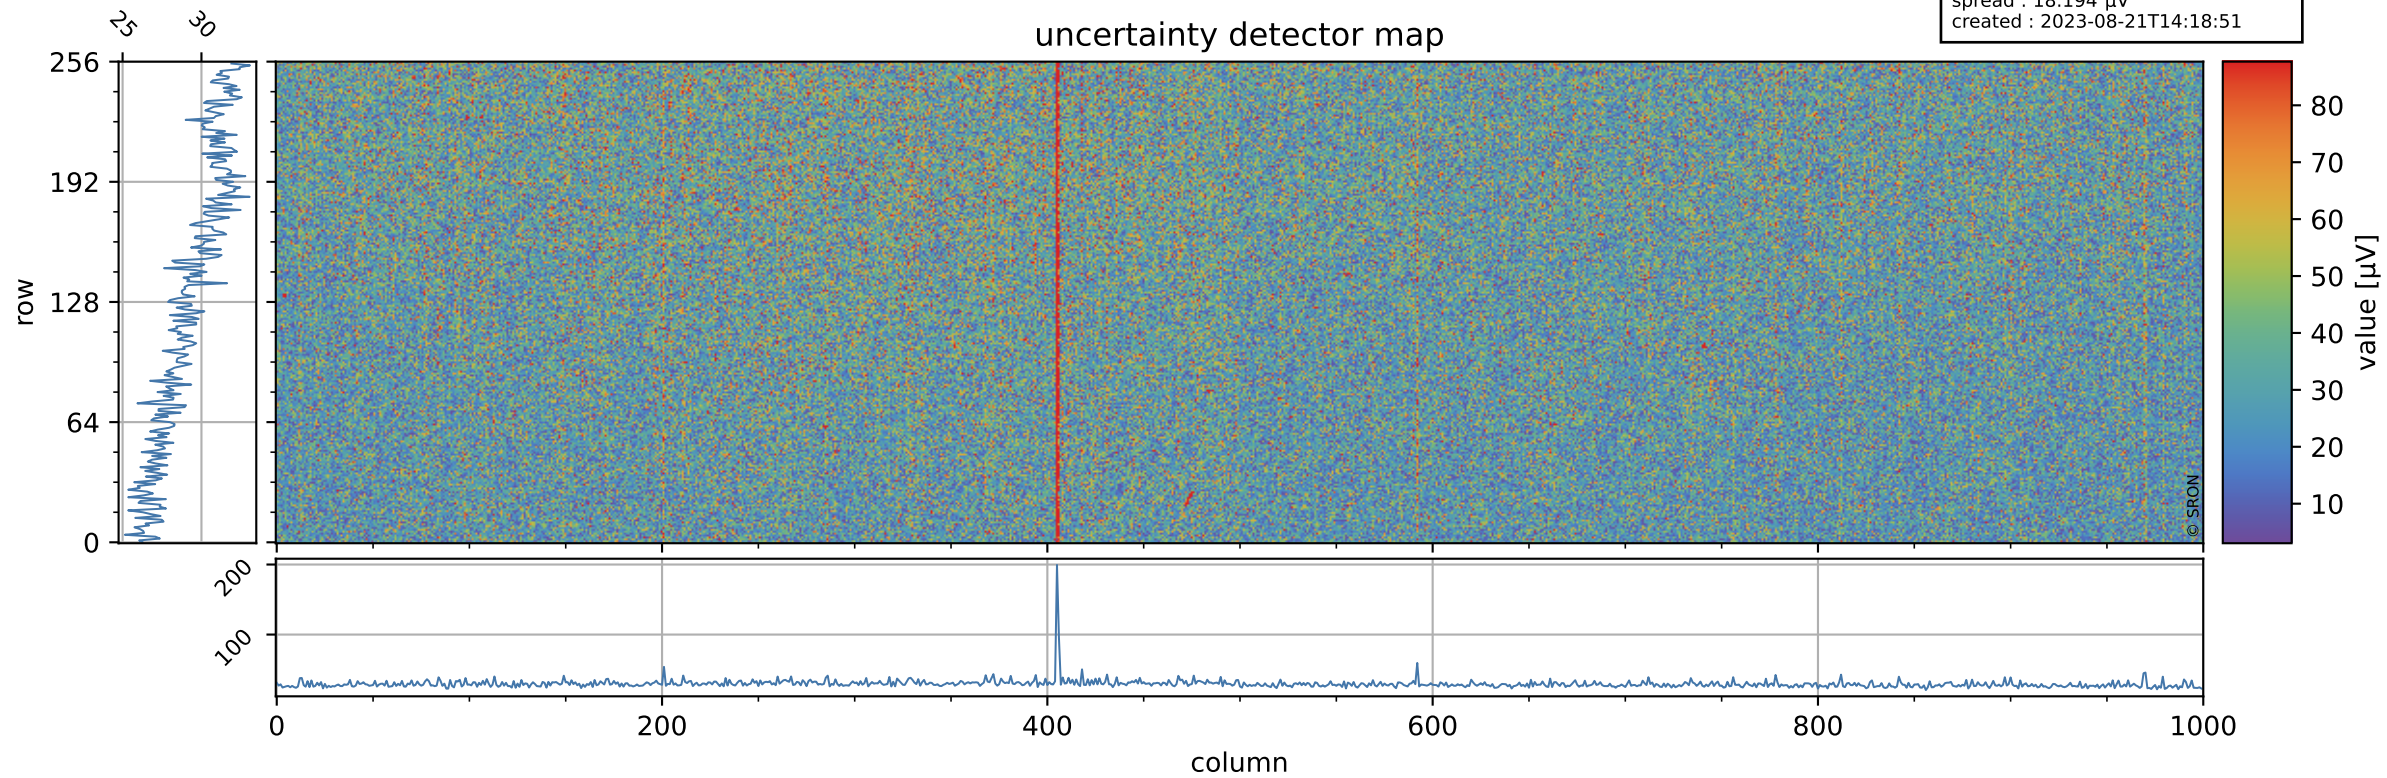

# Tropomi SWIR offset (official)

orbits : 19 in [5317, 5362]  
coverage : 2018-10-23 / 2018-10-26  
median : 0.52595 V  
spread : 0.035932 V  
created : 2023-08-21T14:18:51

## value detector map

# Tropomi SWIR offset (official)

orbits : 19 in [5317, 5362]  
coverage : 2018-10-23 / 2018-10-26  
median : 29.878  $\mu\text{V}$   
spread : 18.194  $\mu\text{V}$   
created : 2023-08-21T14:18:51

# Tropomi SWIR offset (official) ground-tracks of Sentinel-5P

orbits : 19 in [5317, 5362]  
coverage : 2018-10-23 / 2018-10-26  
created : 2023-08-21T14:18:52